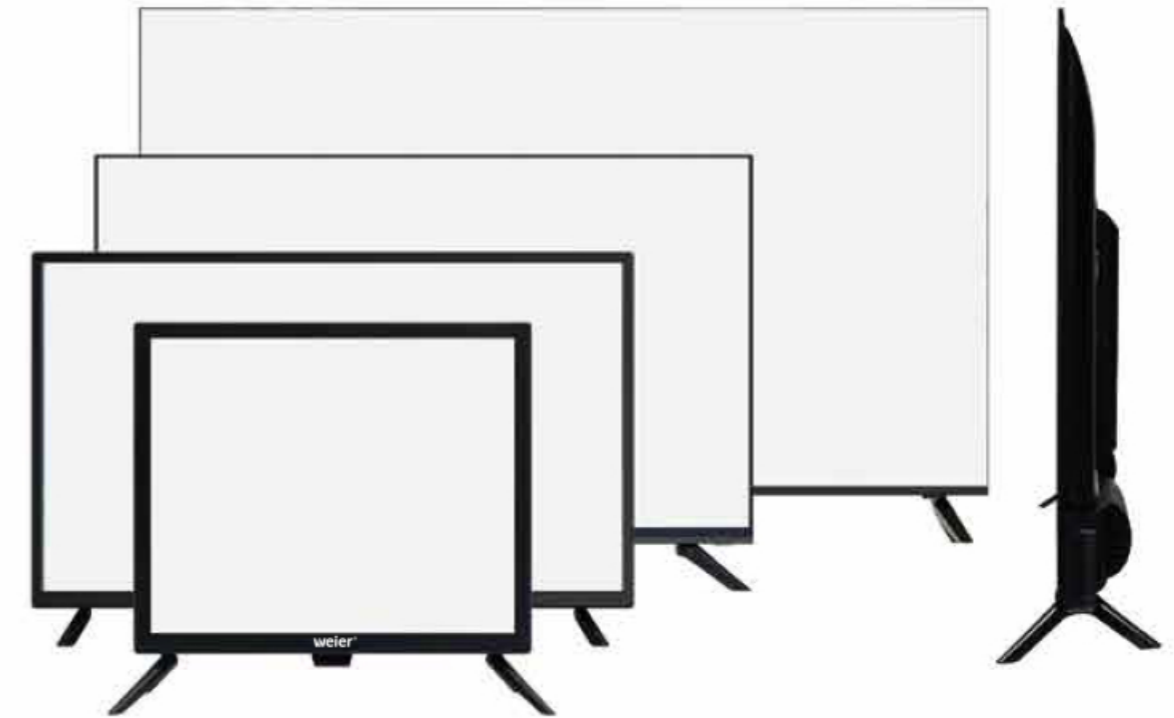

Monthly output of millions of backlight, housing and other nesting materials