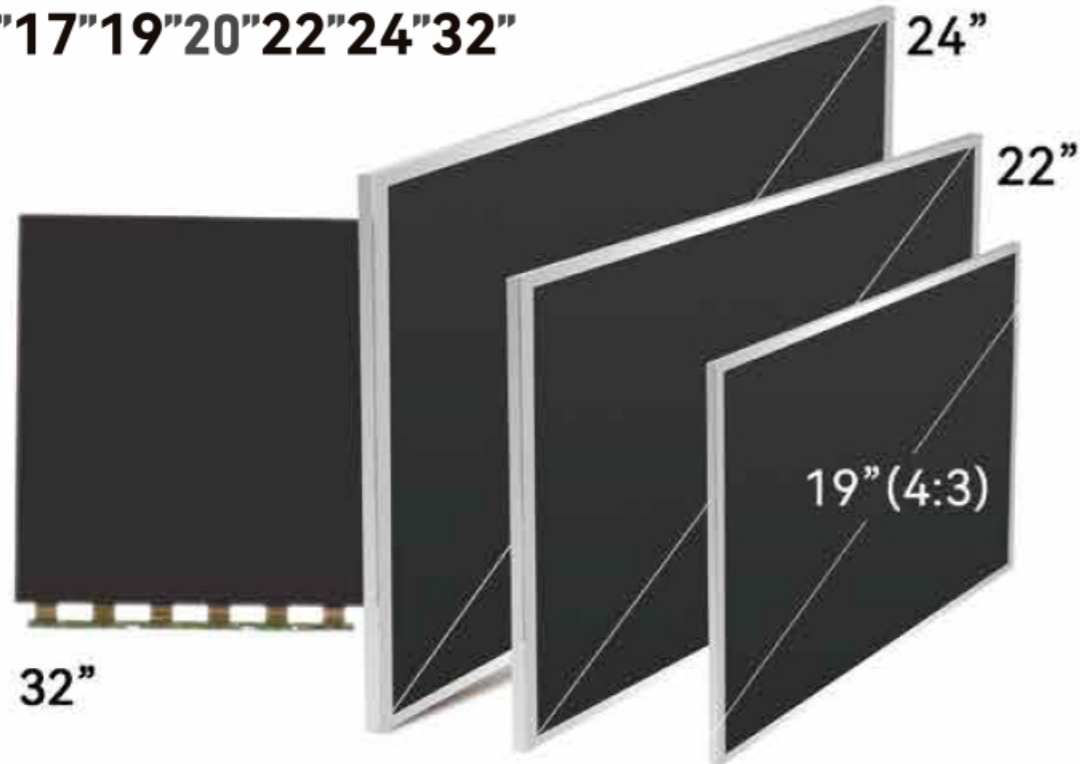

Brand size refurbish

The monthly processing capacity is 300,000 screens, with sufficient supply.

15"17"19"20"22"24"32"