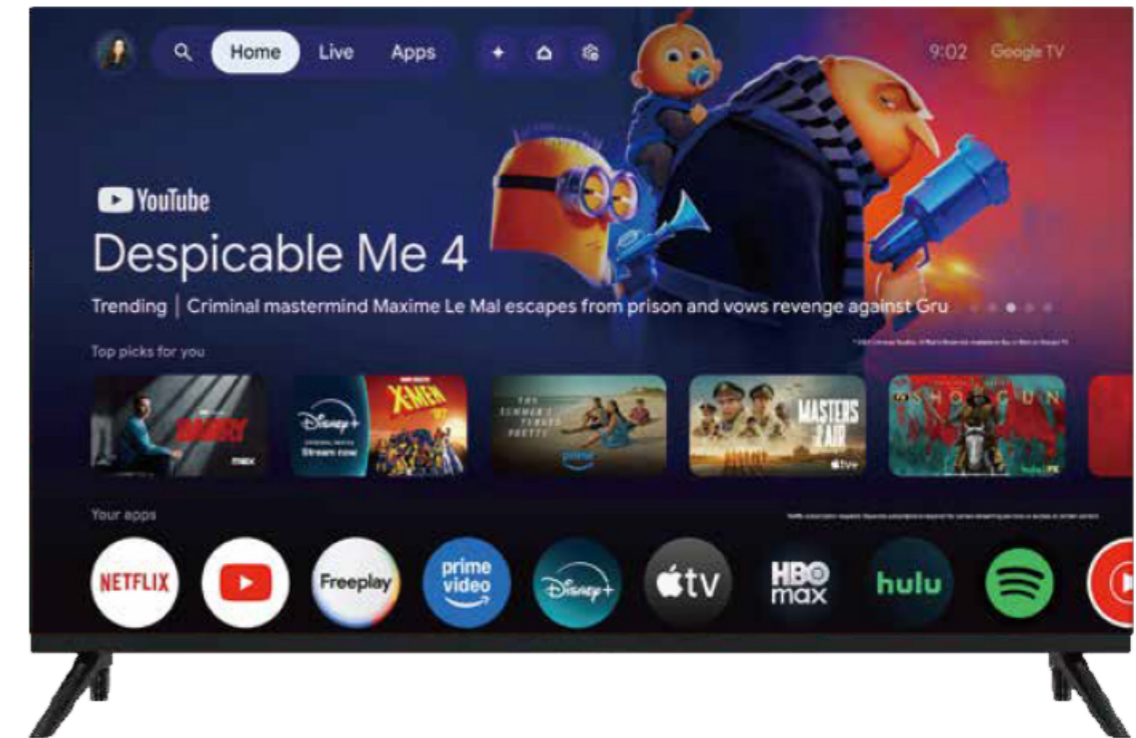

T1 Frameless Series

● Black ● Grey

32"39.5"41.5"43"

SIZE	CARTON SIZE(mm)LxWxH	Quantity per Container		
		20GP	40GP	40HQ
32 Inch	752*79*455mm	995PCS	2240PCS	2800PCS
39.5 Inch	936x105x550mm	545PCS	1250PCS	1580PCS
41.5 Inch	1006x108x599mm	455PCS	978PCS	1370PCS
43 Inch	997*104*597mm	490PCS	989PCS	1400PCS

There may be a slight error in the size of the carton, please refer to the final shipping size!