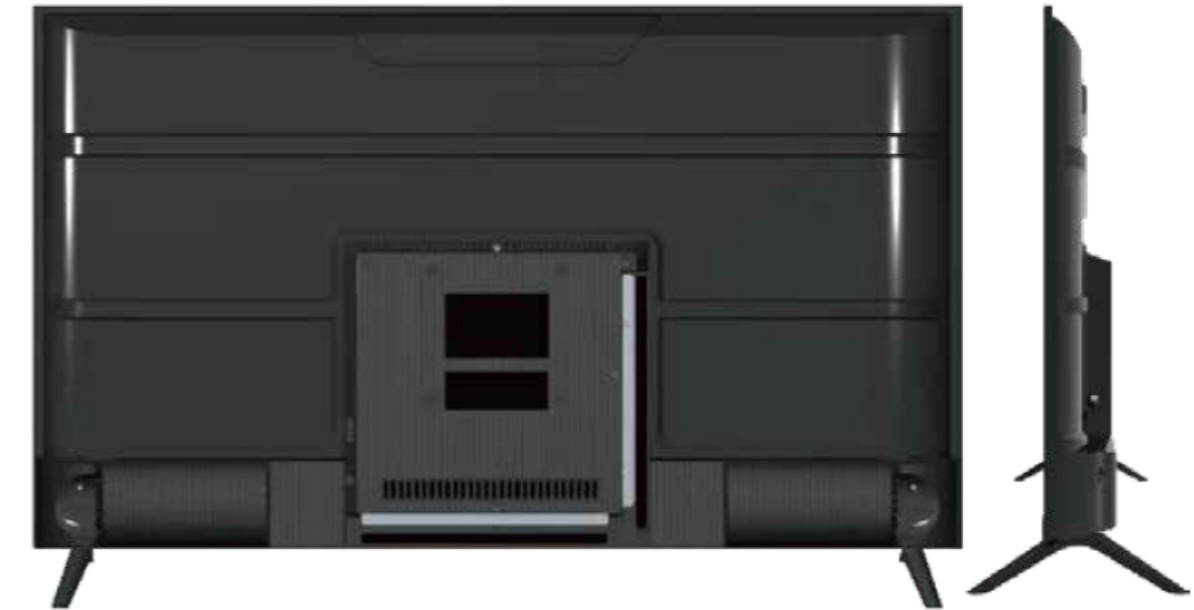

ATSC

ULTRA-THIN BEZELS
FRAMELESS

Quantum TV
100% color
gamut volume

T1 Frameless Series

● Black ● Grey

32"39.5"41.5"43"

SIZE	CARTON SIZE(mm)LxWxH	Quantity per Container		
		20GP	40GP	40HQ
32 Inch	752*79*455mm	995PCS	2240PCS	2800PCS
39.5 Inch	936x105x550mm	545PCS	1250PCS	1580PCS
41.5 Inch	1006x108x599mm	455PCS	978PCS	1370PCS
43 Inch	997*104*597mm	490PCS	989PCS	1400PCS