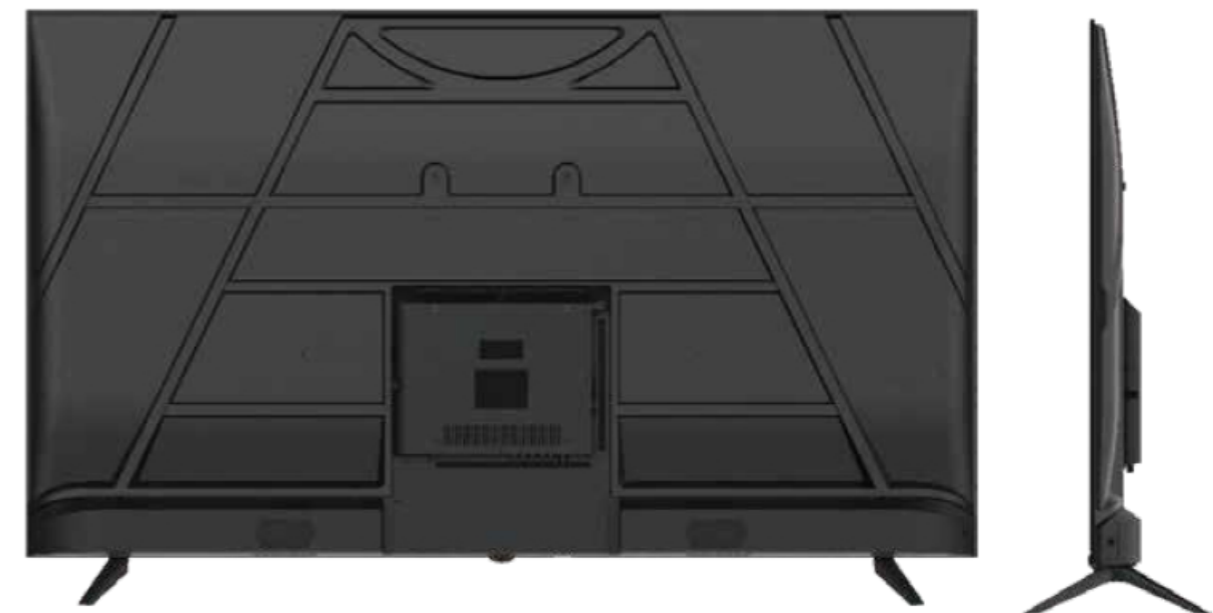

Tizen OS

Powered by
SAMSUNG

Provide Android 13,14,15/webos/Google /TIZEN OS and other systems.