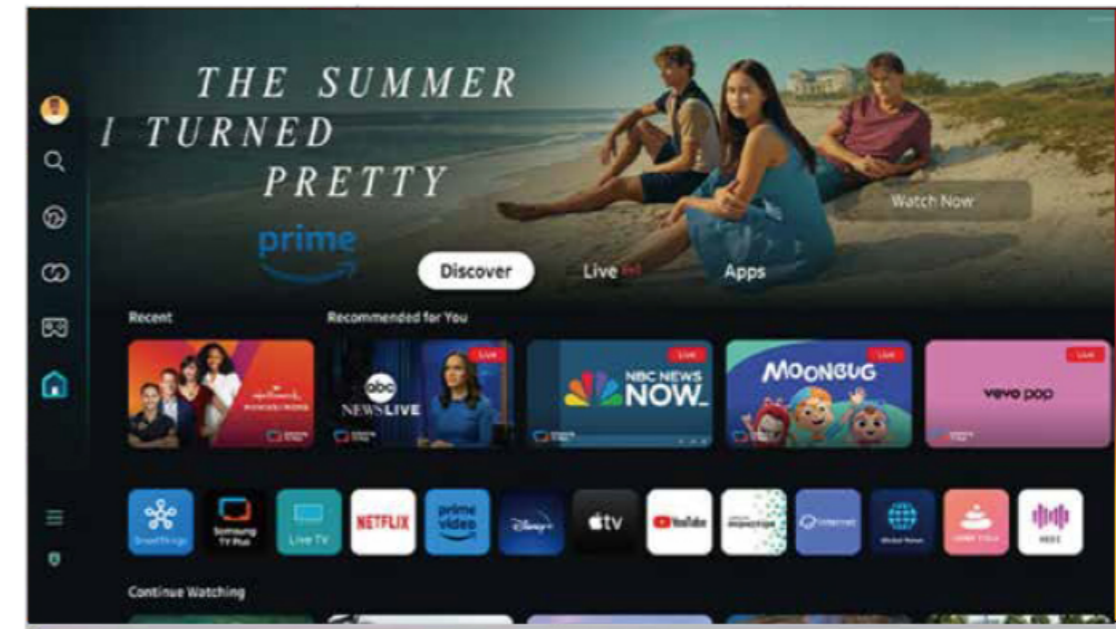

There may be a slight error in the size of the carton, please refer to the final shipping size!

Tizen OS

Powered by
SAMSUNG

Provide Android 13,14,15/webos/Google /TIZEN OS and other systems.

Google TV

Everything you stream,
all on one screen.