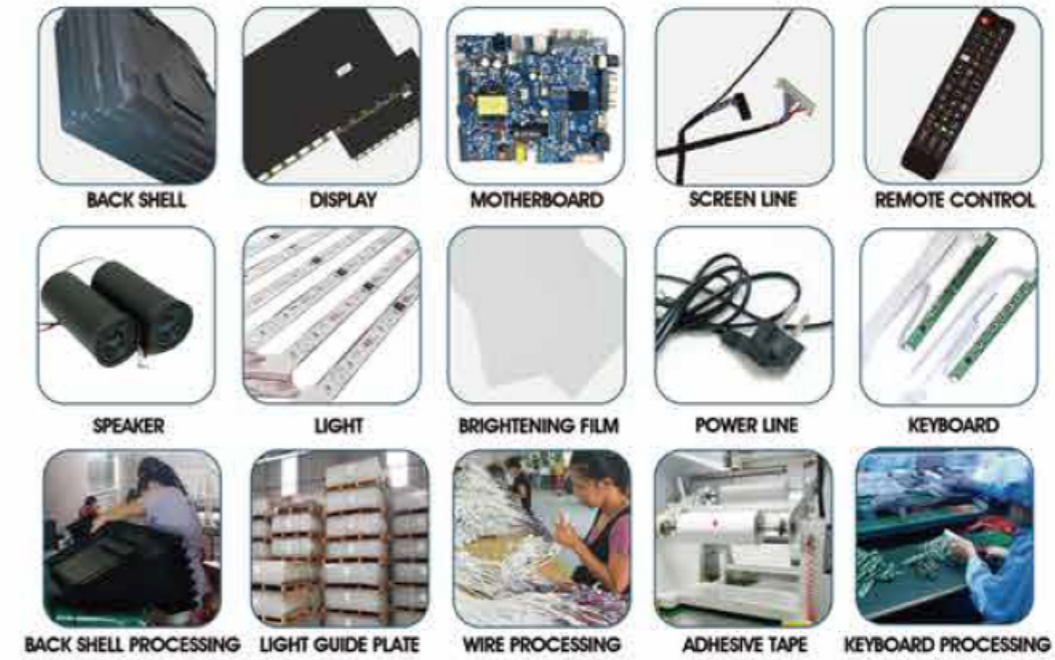

Monthly output of millions of backlight, housing and other nesting materials