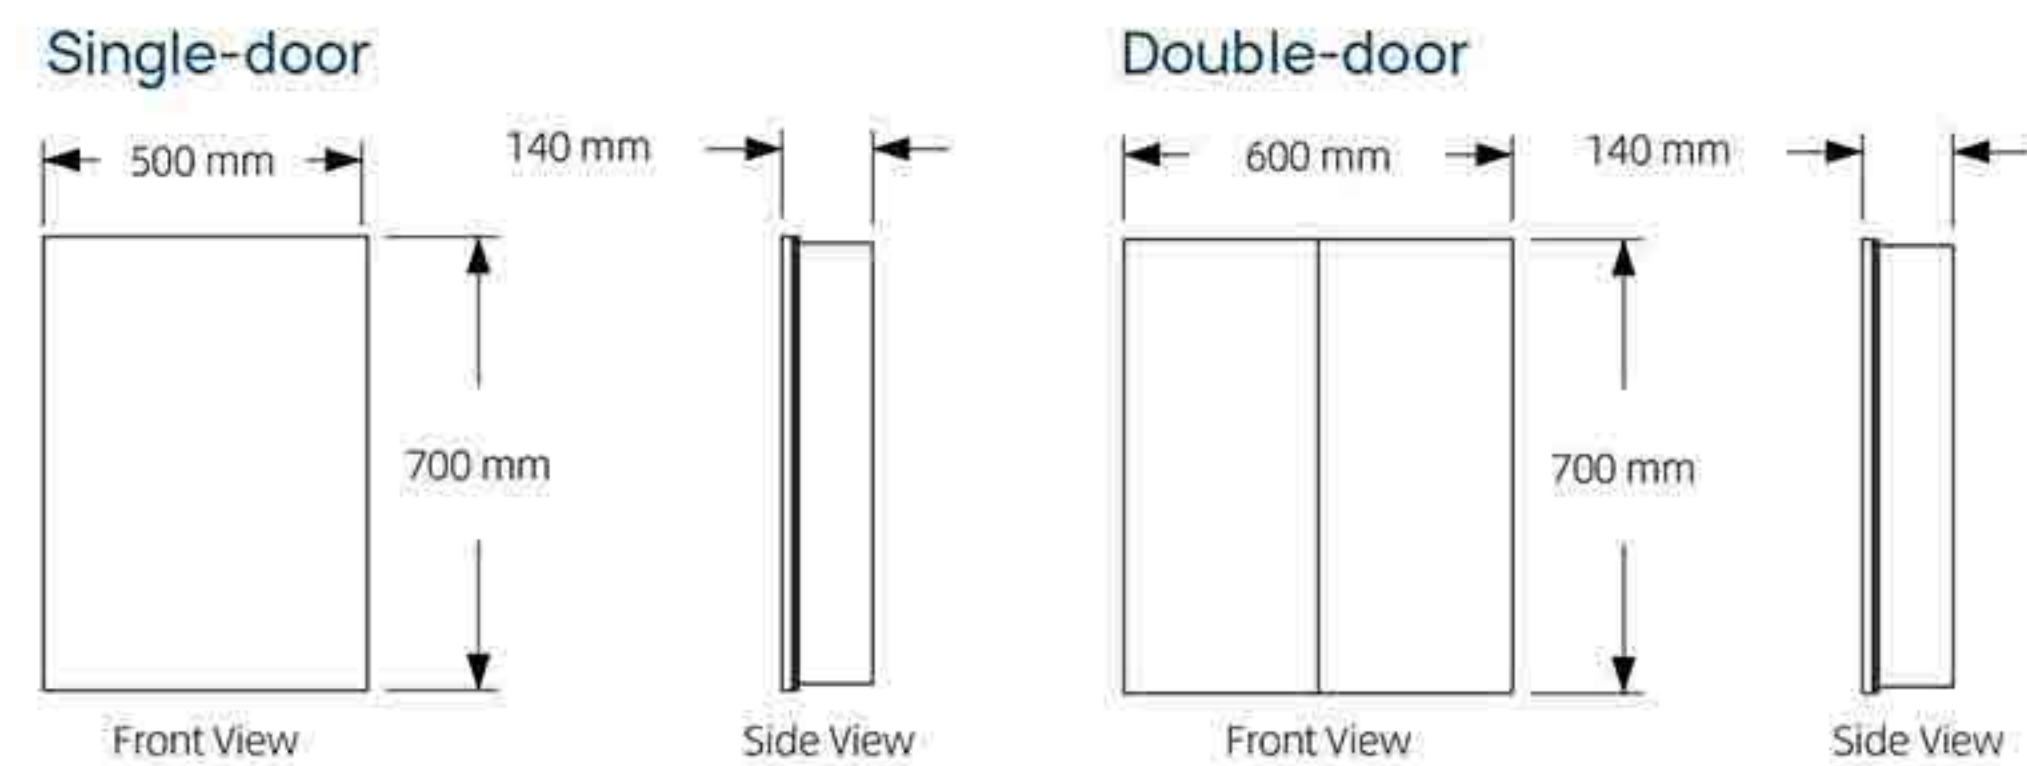

### Key features:

- Touch sensor
- Demister+Light (Warm-Natural-Cool)
- Recessed body
- Socket/USB/Type-C Charging
- Extra thin and lightweight aluminium frame
- Rust resistant copper-free mirror
- Eco-friendly