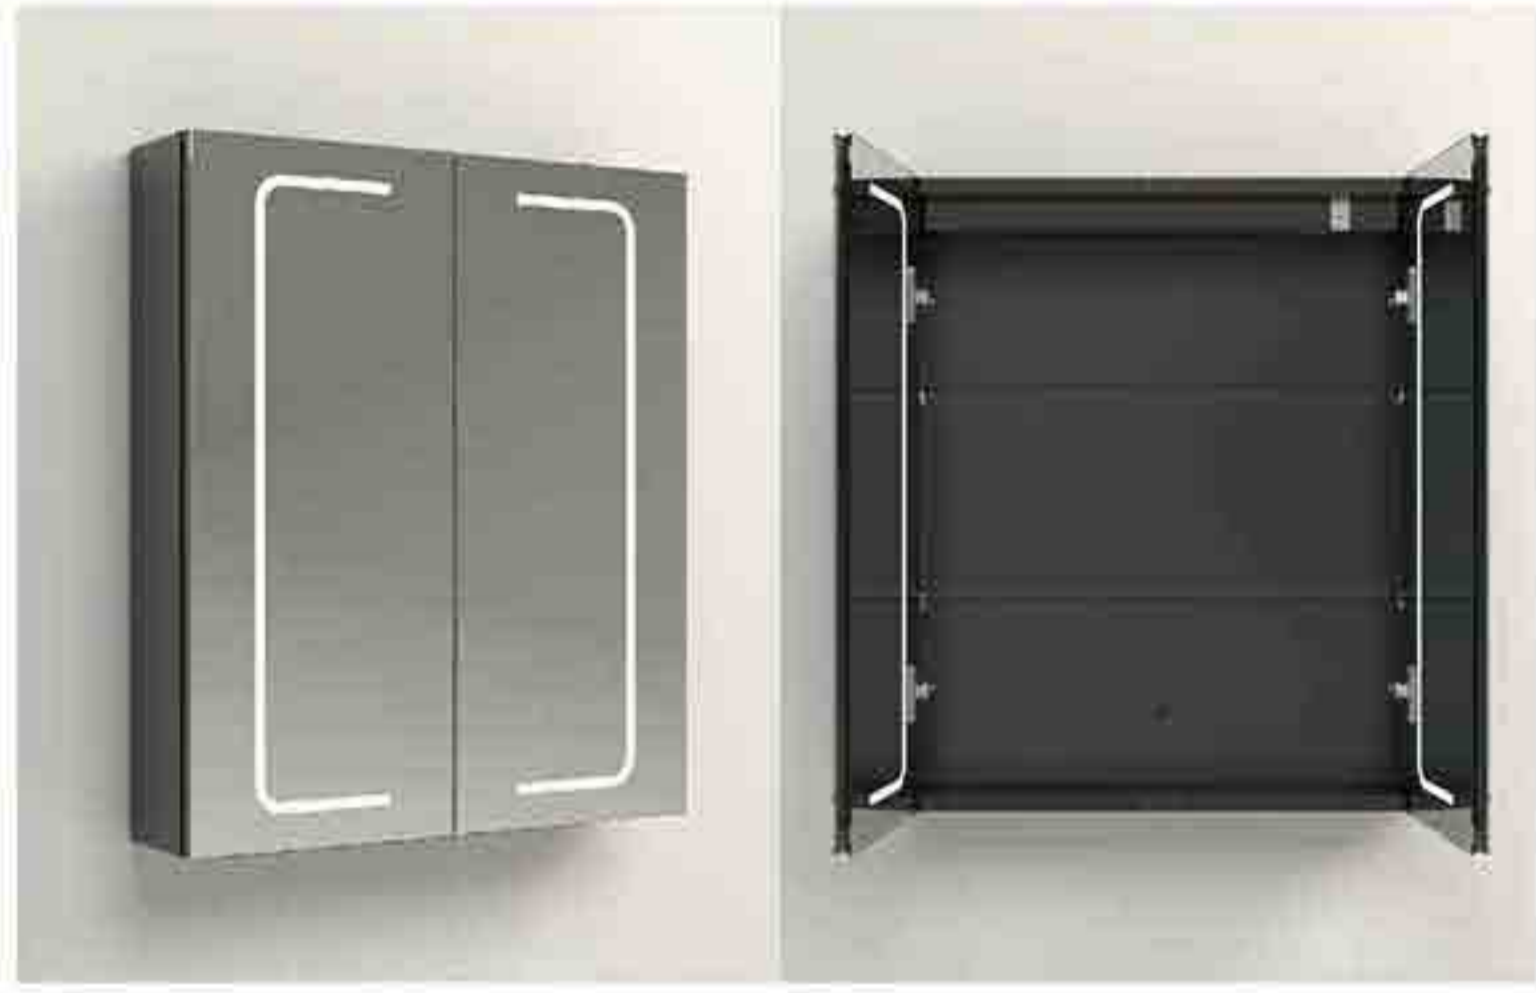

MC-07 / Black