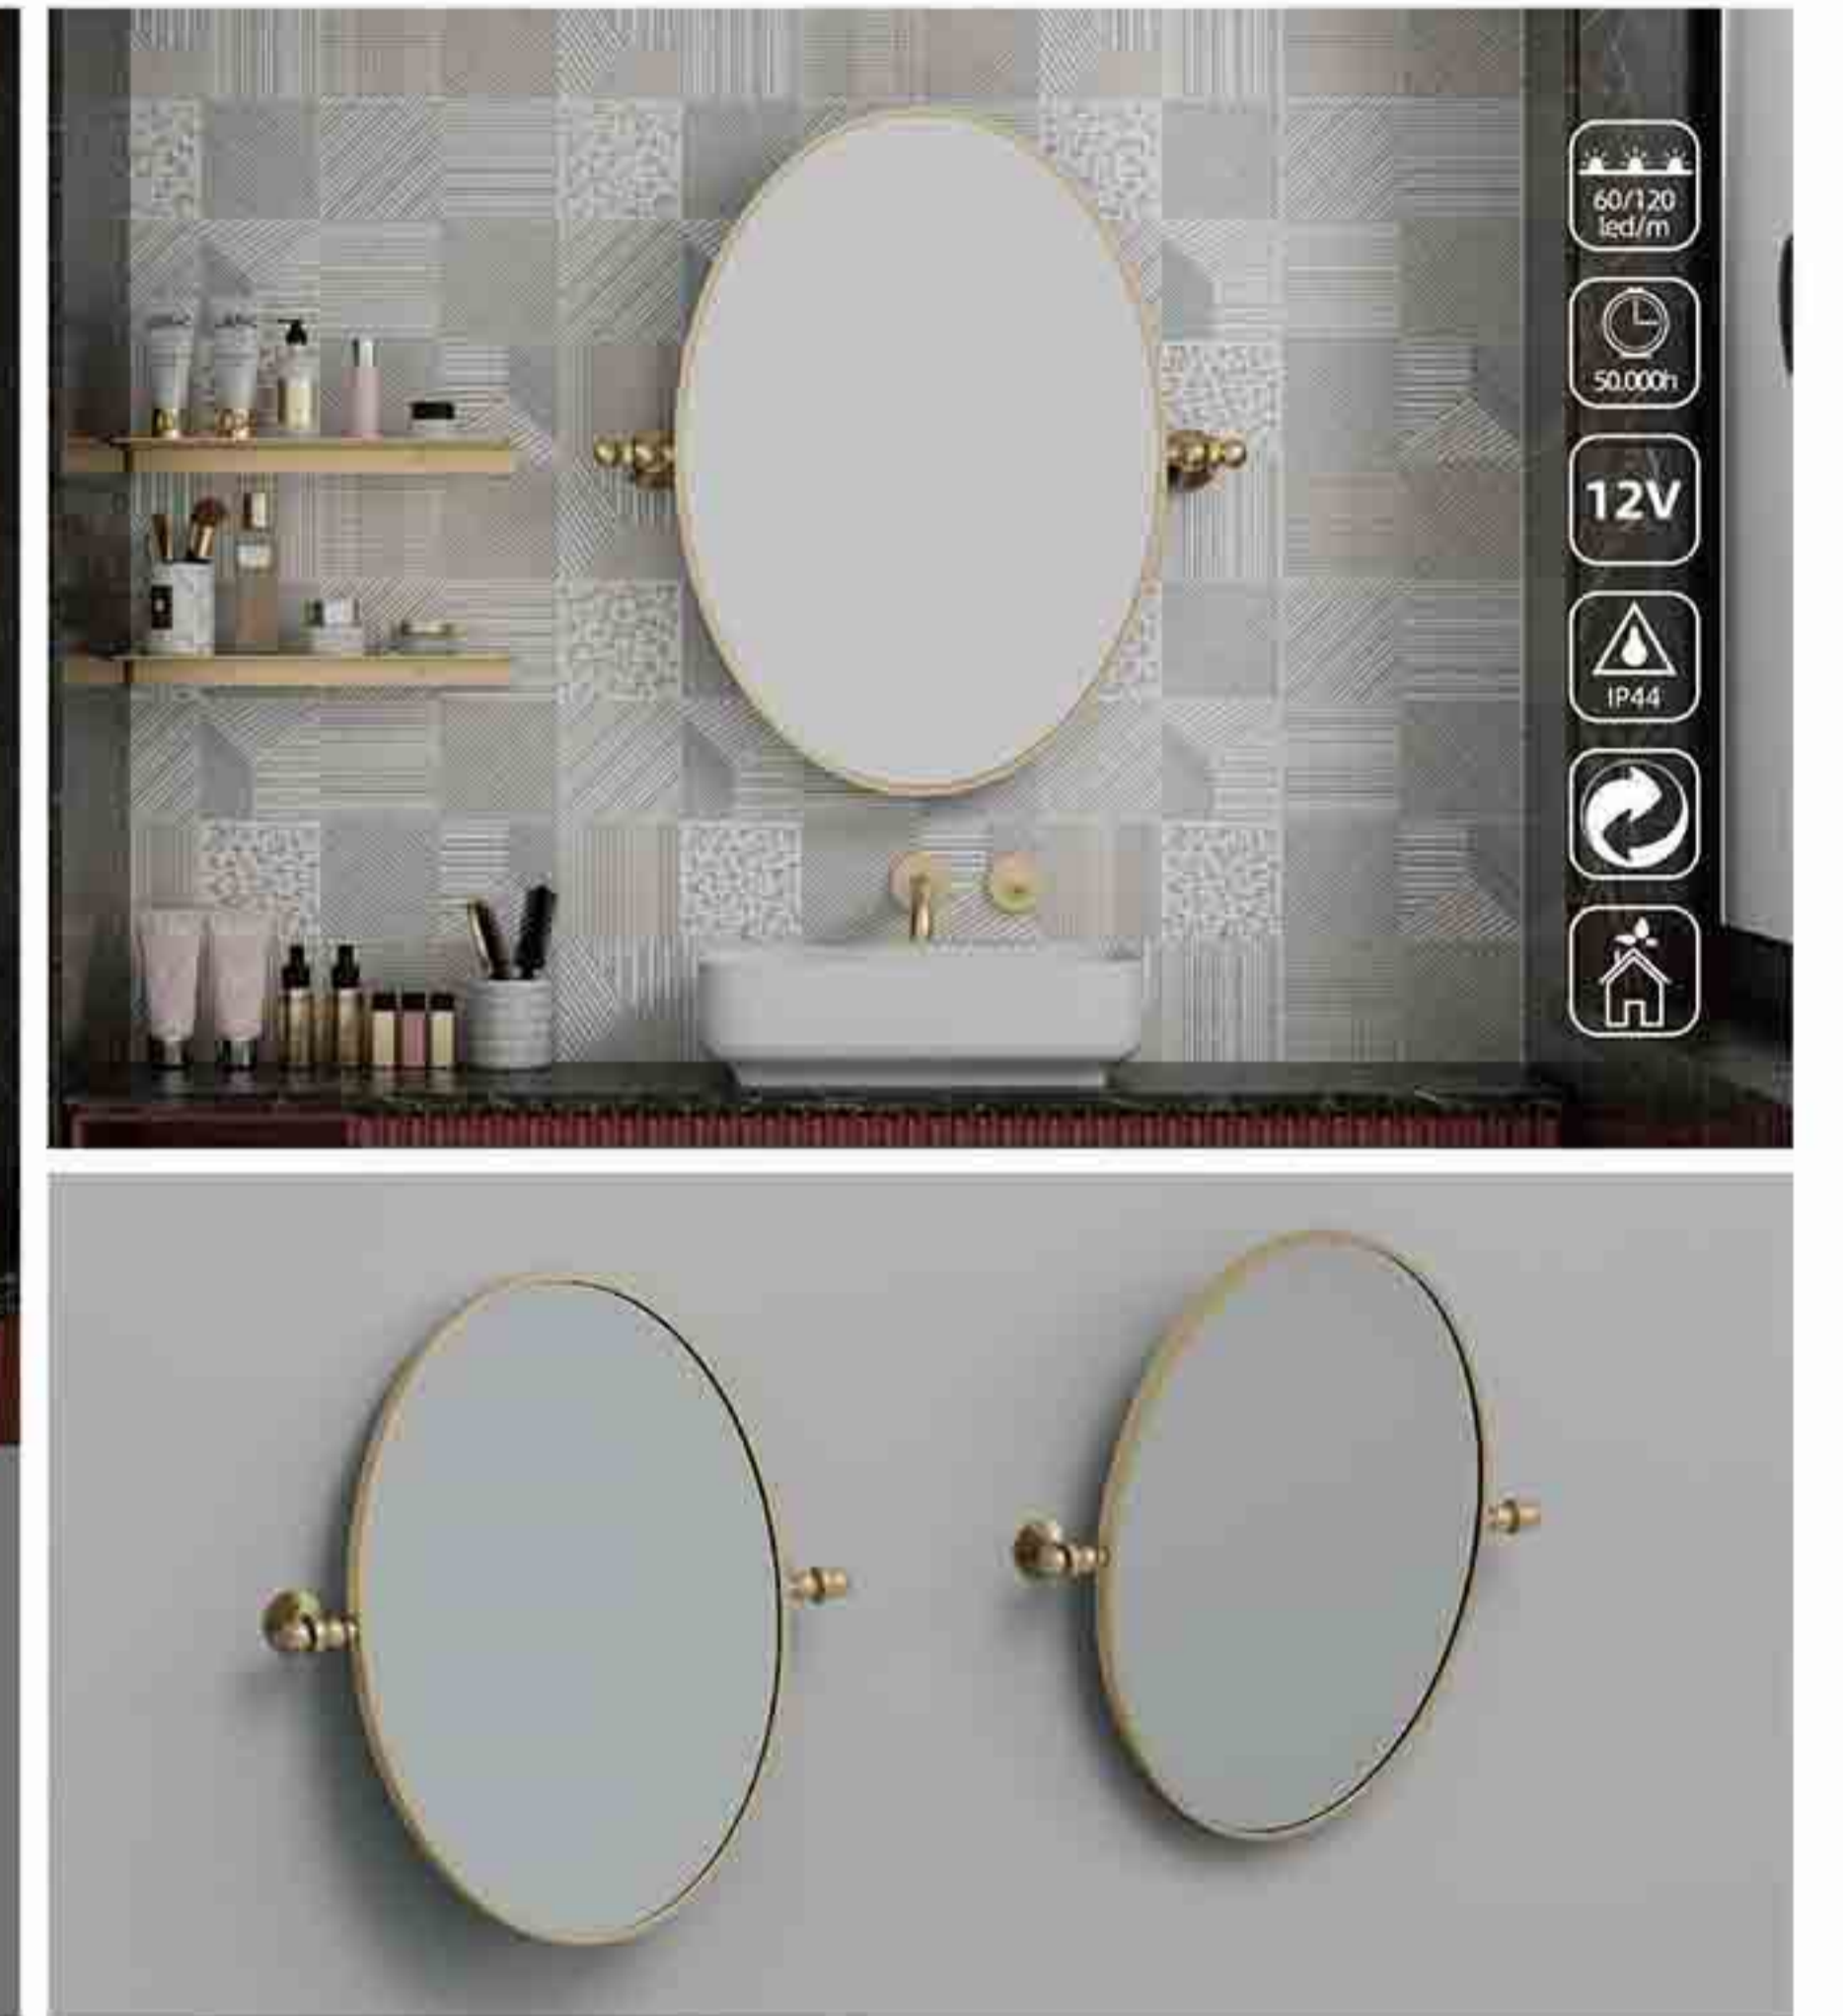

Framed Mirrors

Item Code	Diameter	Wled
YFR16	600	19W
YFR16	700	22W
YFR16	800	26W
YFR16	900	29W

Other sizes can be customized

Additional Features

Other functions can be customized

Item Code	Width	Height	Wled
YFR17	500	700	19W
YFR17	600	800	23W

Other sizes can be customized

Additional Features

Other functions can be customized