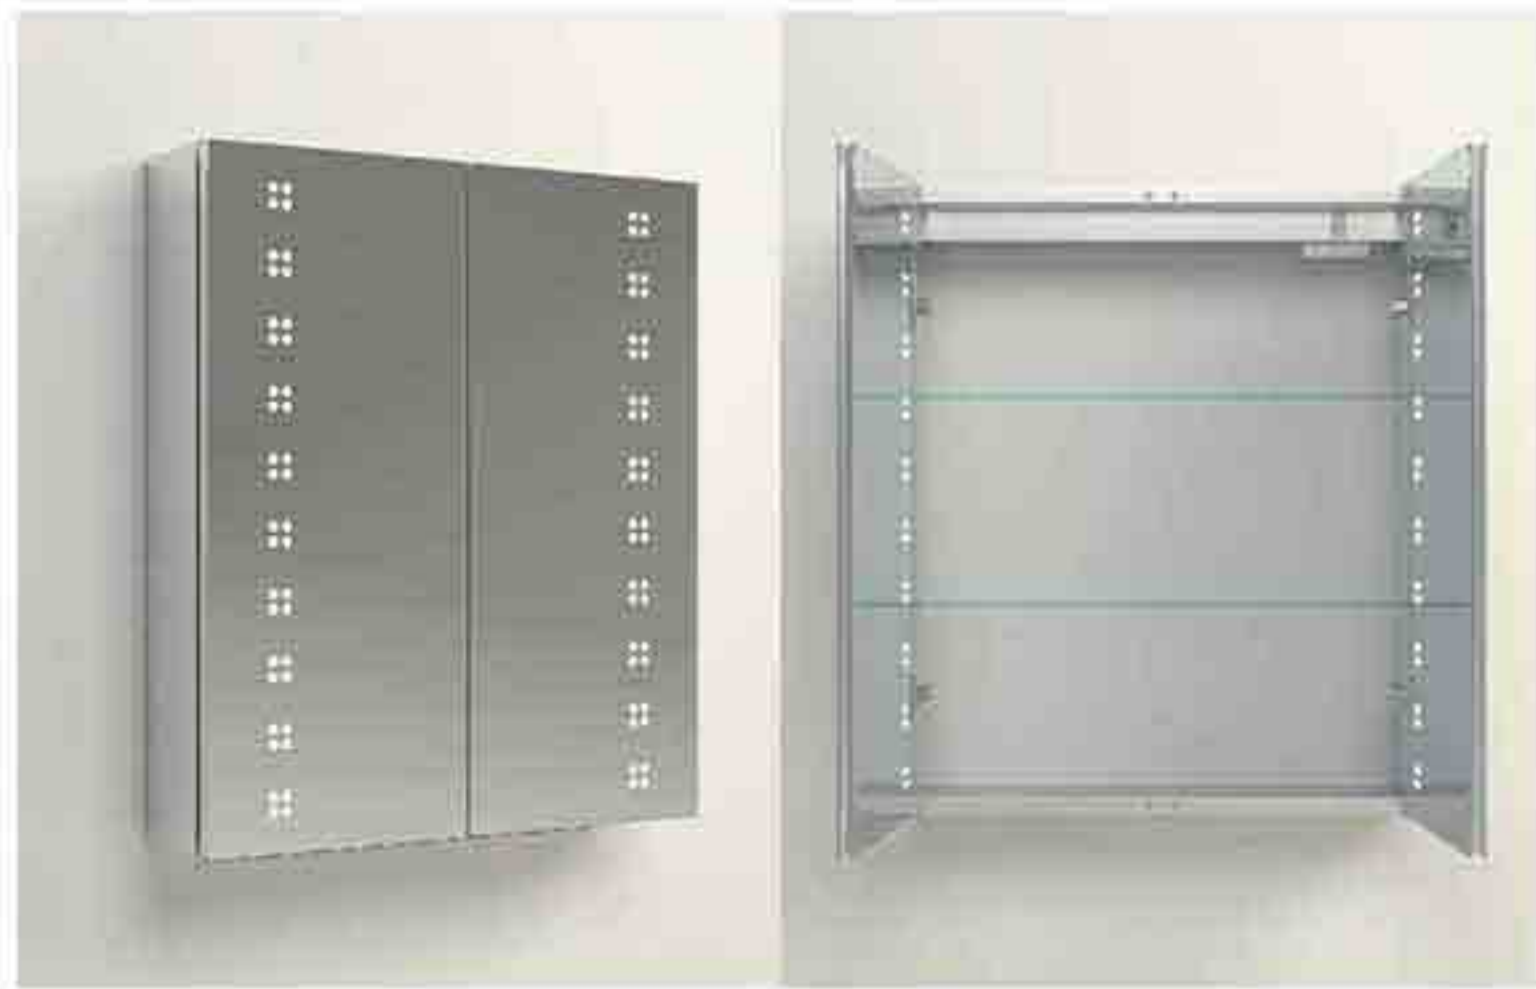

MC-08 / Silver