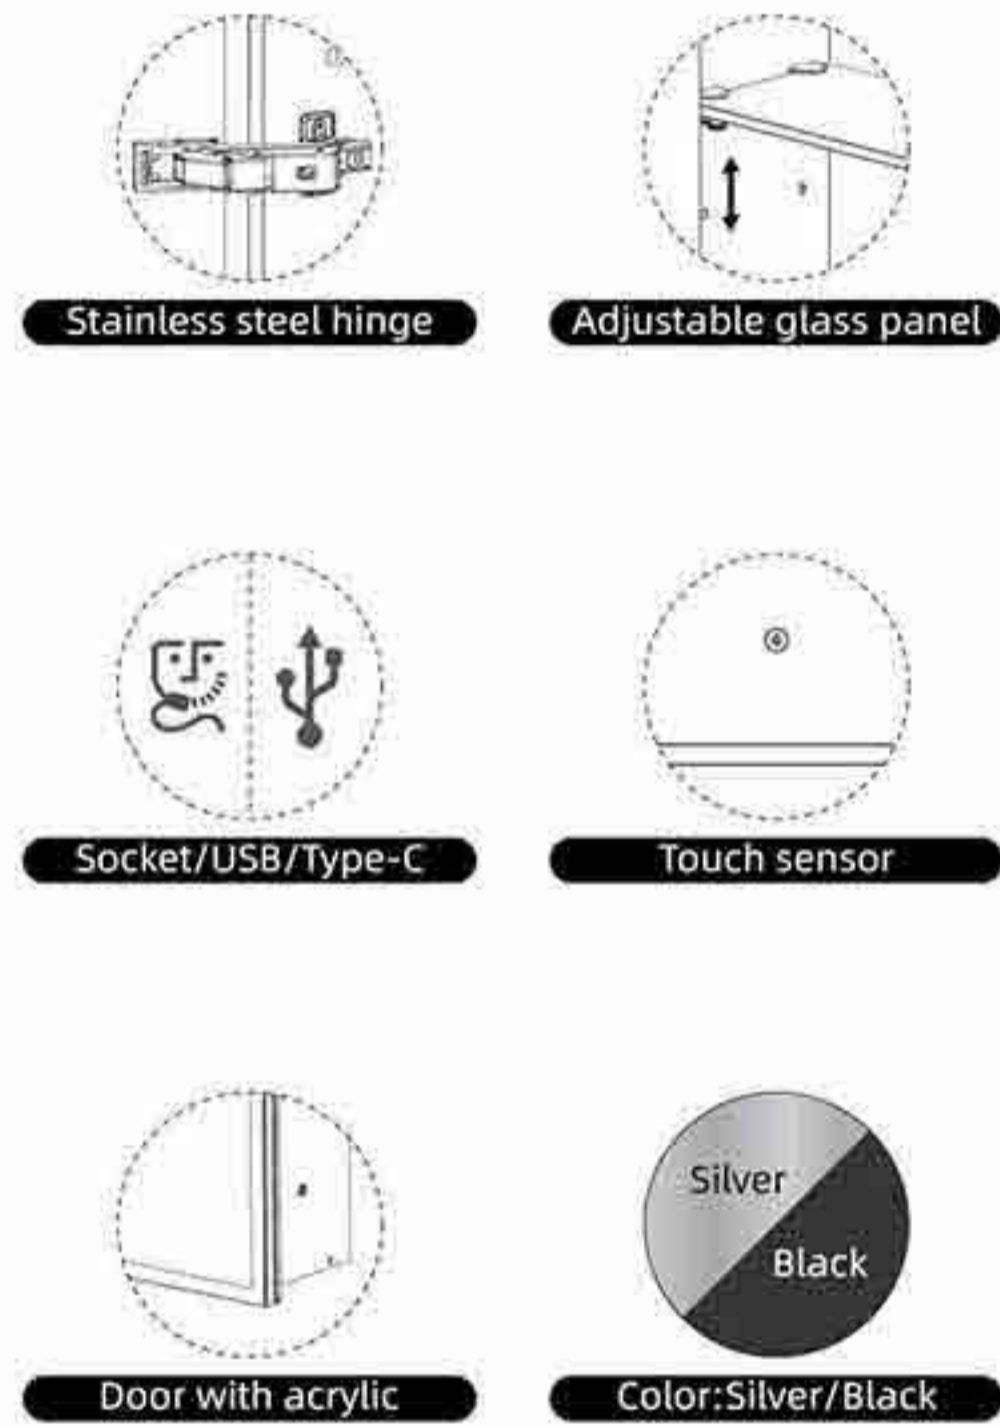

# Lampshade Mirror cabinet

- Key features:**
- IR sensor
  - Demister+Light (Warm-Natural-Cool)
  - Lampshade
  - Socket/USB/Type-C Charging
  - Extra thin and lightweight aluminium frame
  - Rust resistant copper-free mirror
  - Eco-friendly

# Acrylic door Recessed cabinet

- Key features:**
- Touch sensor
  - Demister+Light (Warm-Natural-Cool)
  - Recessed acrylic door enclosure
  - Socket/USB/Type-C Charging
  - Extra thin and lightweight aluminium frame
  - Rust resistant copper-free mirror
  - Eco-friendly