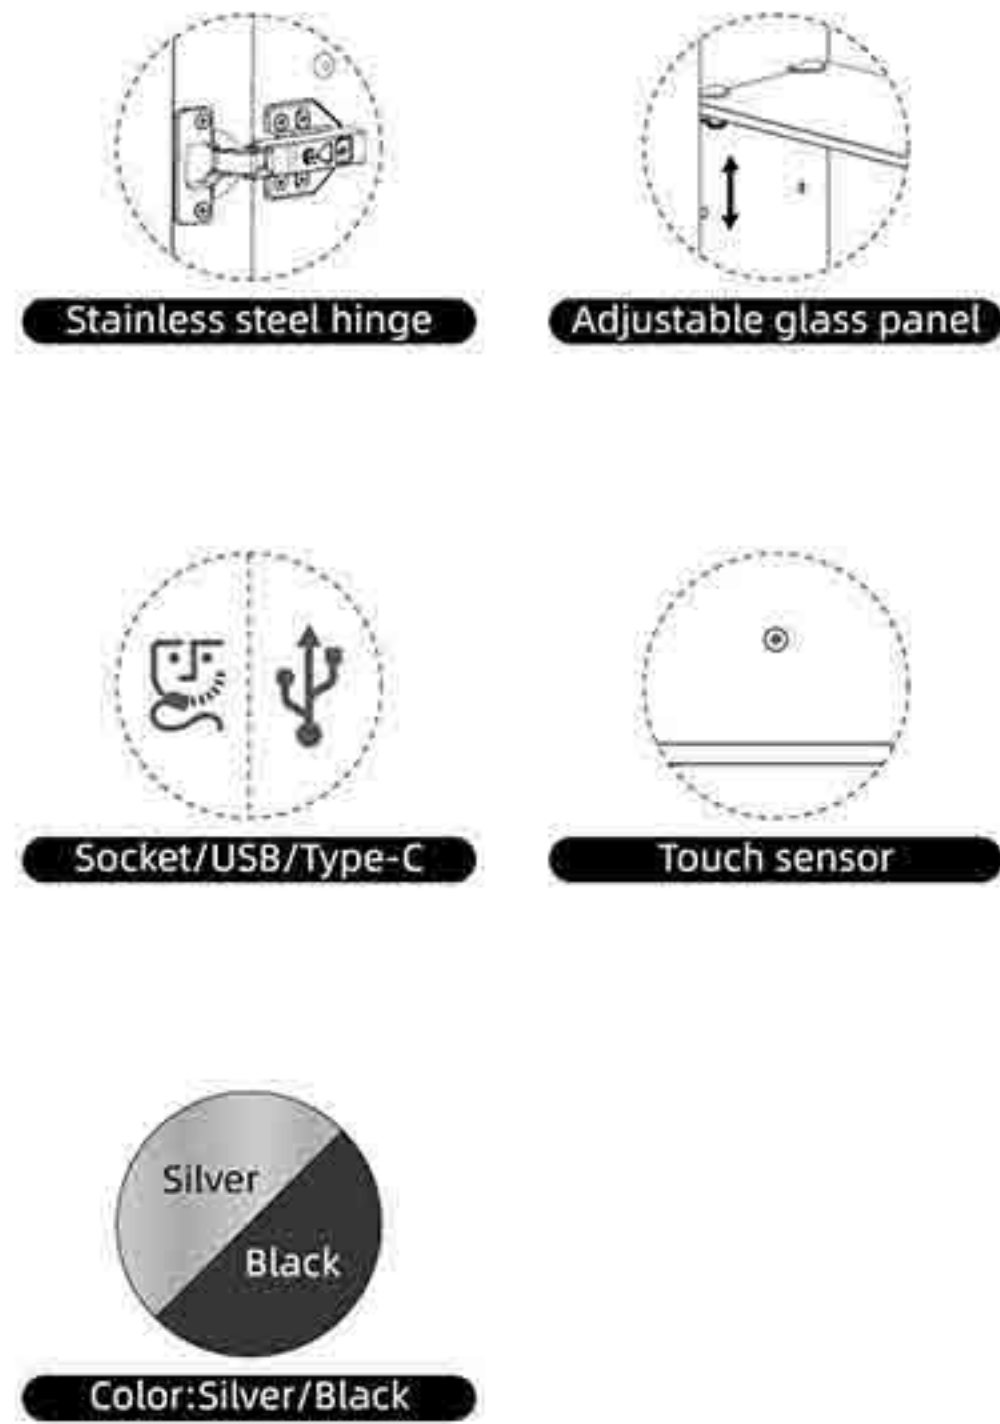

# Acrylic door Recessed cabinet

- Key features:**
- Touch sensor
  - Demister+Light (Warm-Natural-Cool)
  - Recessed acrylic door enclosure
  - Socket/USB/Type-C Charging
  - Extra thin and lightweight aluminium frame
  - Rust resistant copper-free mirror
  - Eco-friendly

ABC-01 / Silver

ABC-01 / Black

ABC-02 / Silver

ABC-02 / Black

### Key features:

- Touch sensor
- Demister+Light (Warm-Natural-Cool)
- Recessed body
- Socket/USB/Type-C Charging
- Extra thin and lightweight aluminium frame
- Rust resistant copper-free mirror
- Eco-friendly