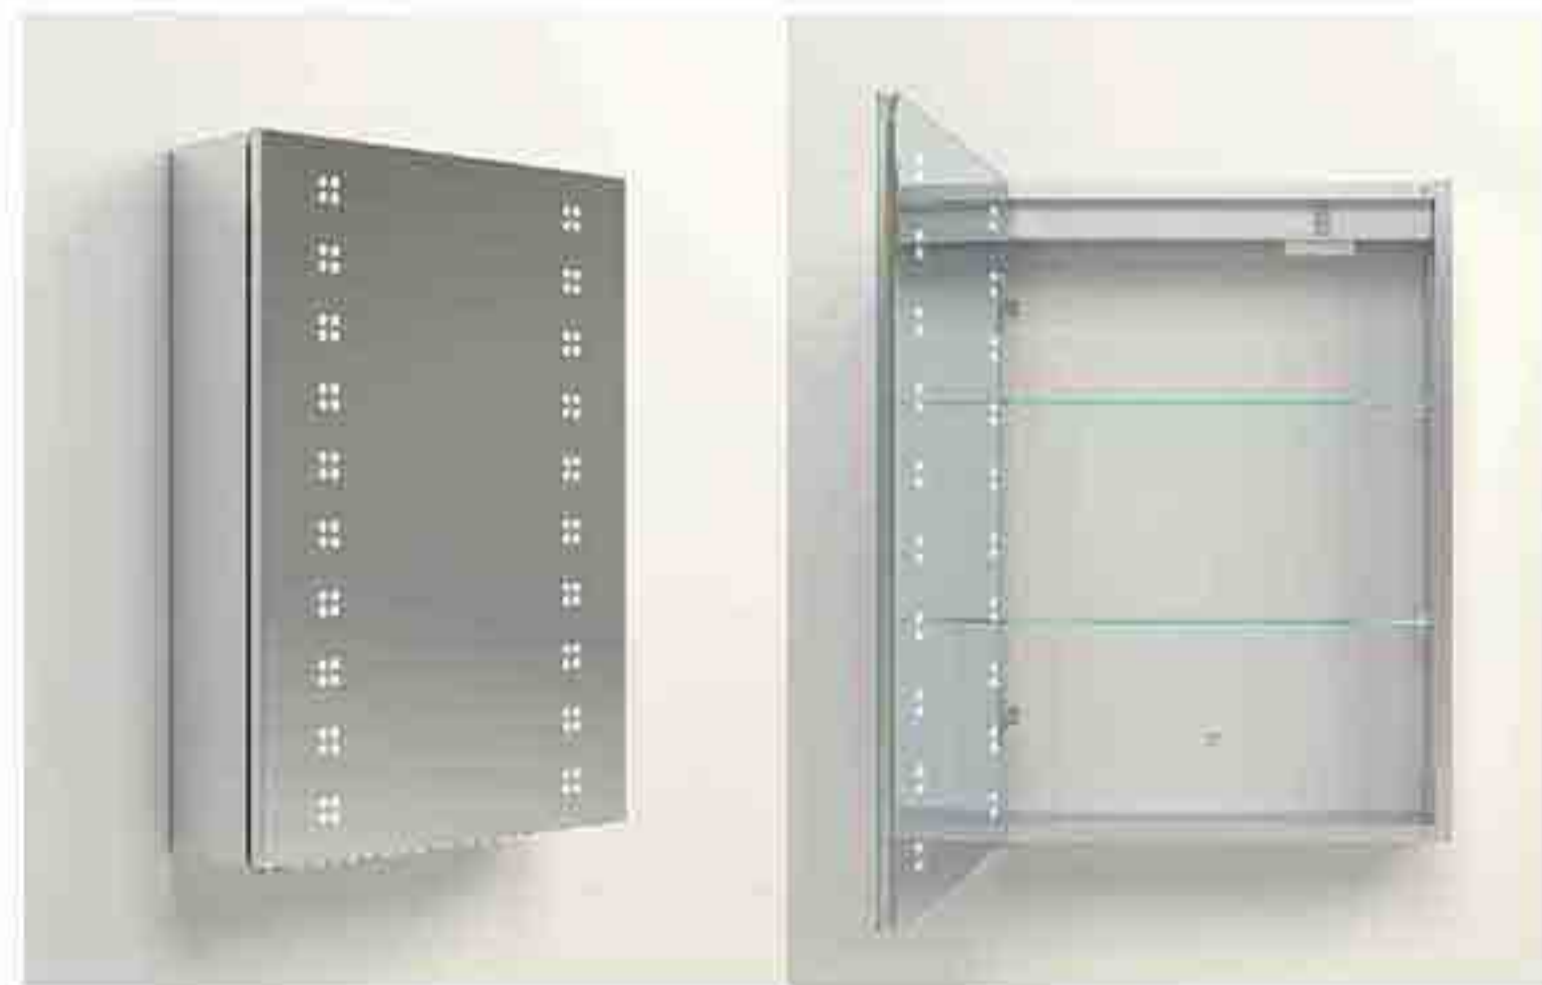

MC-04 / Silver