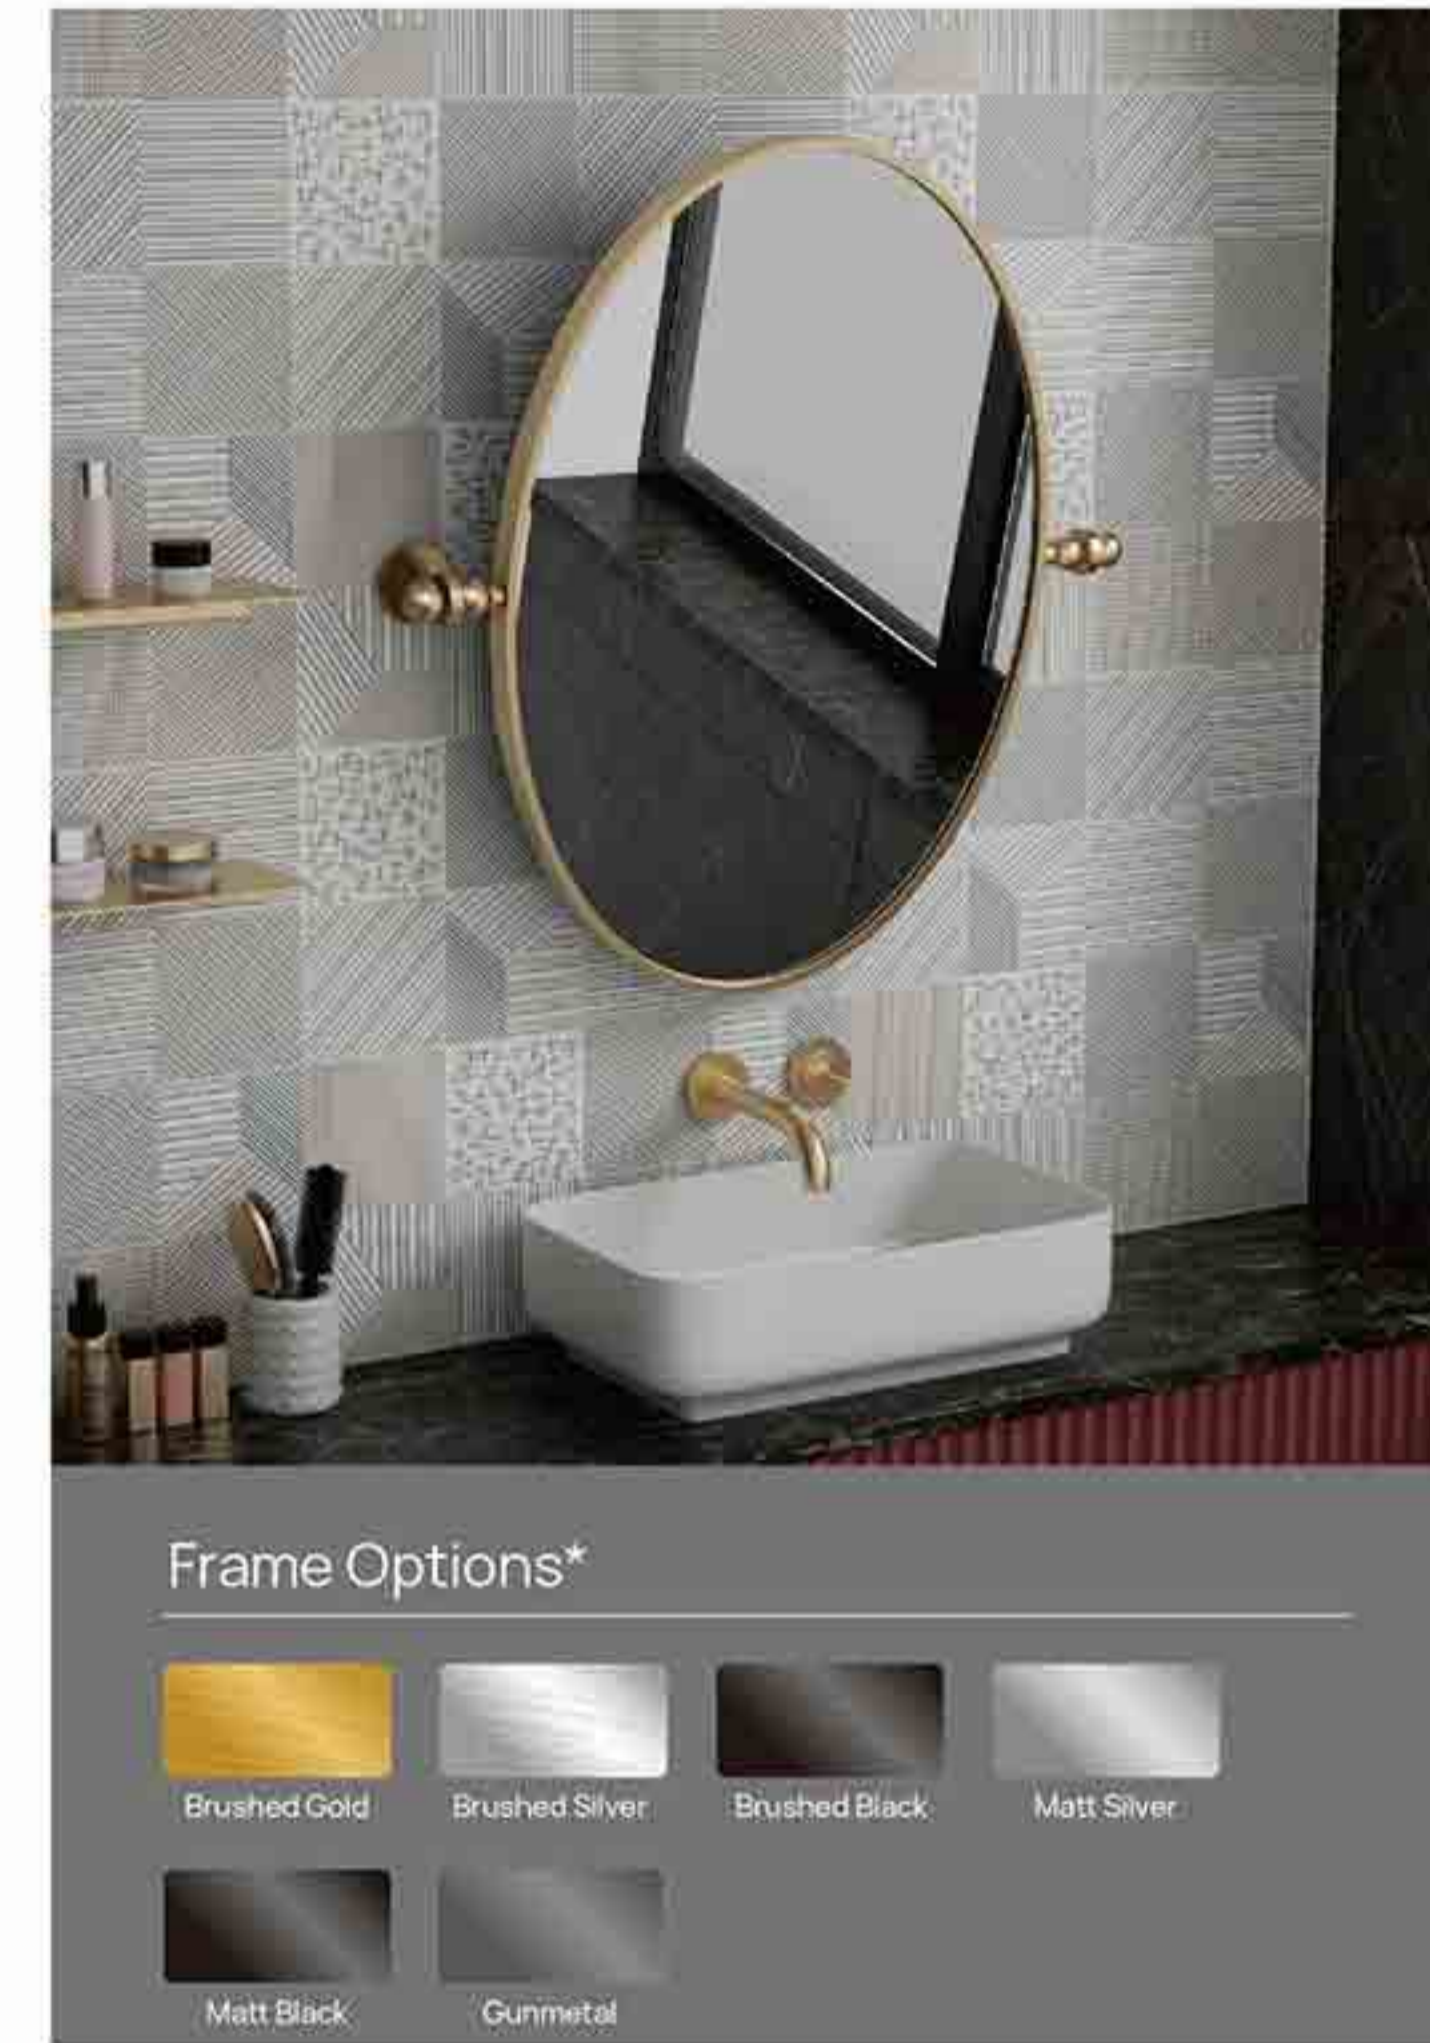

Framed Mirrors

Item Code	Diameter	Wled
YFR16	600	19W
YFR16	700	22W
YFR16	800	26W
YFR16	900	29W

Other sizes can be customized

Additional Features

Other functions can be customized

Item Code	Width	Height	Wled
YFR17	500	700	19W
YFR17	600	800	23W

Other sizes can be customized

Additional Features

Other functions can be customized