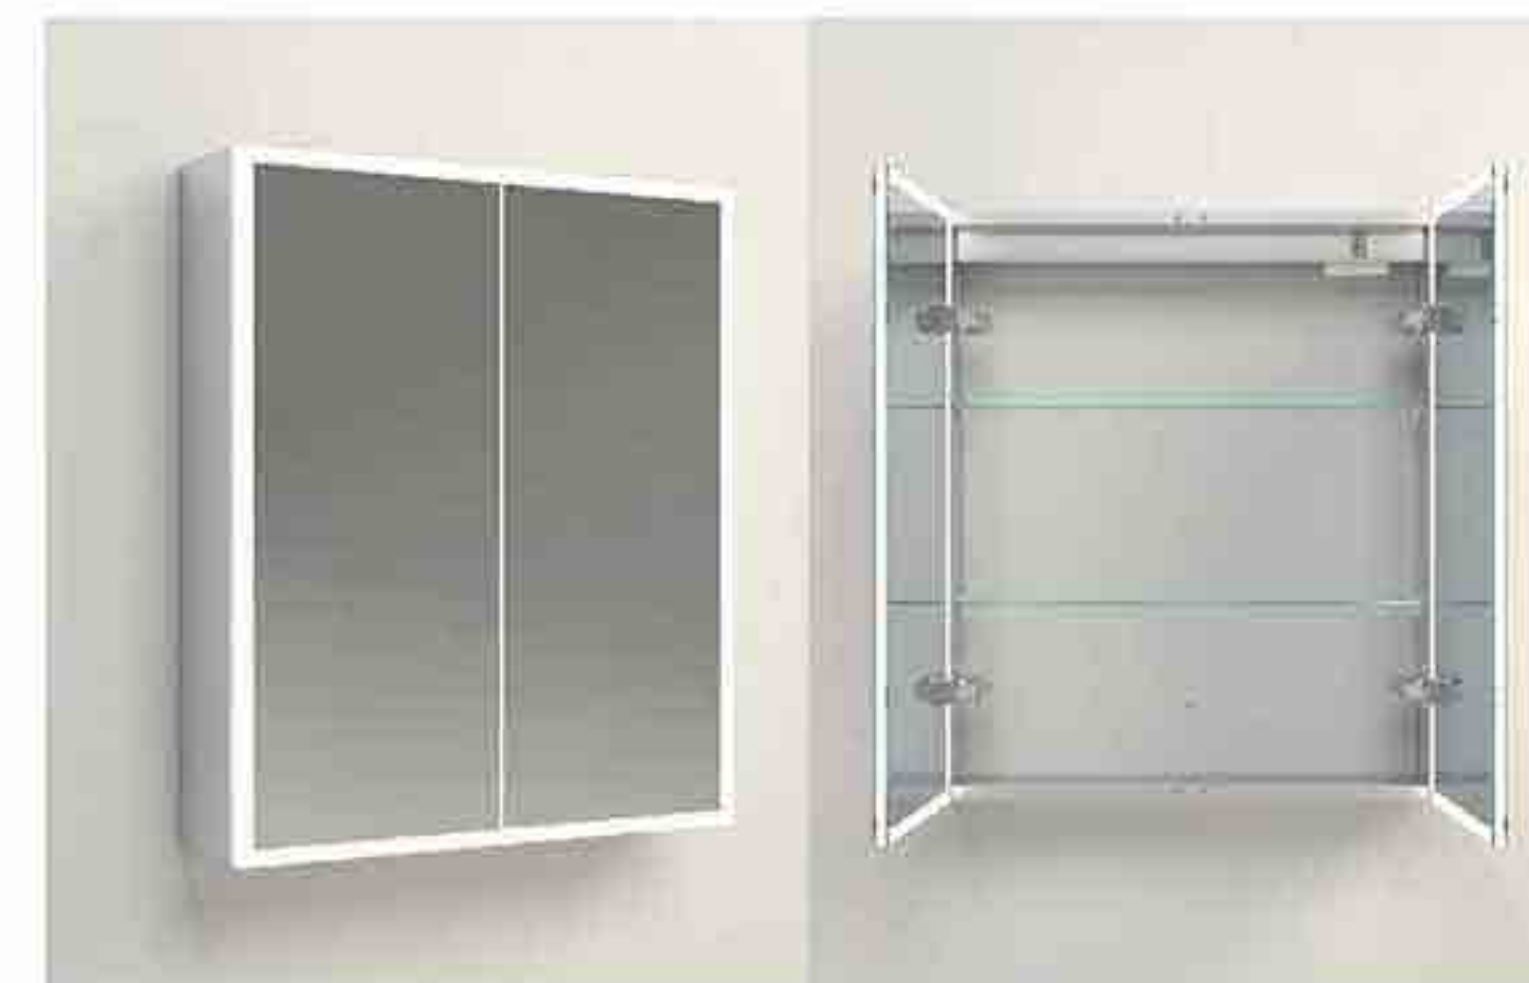

AMC-02 / Silver