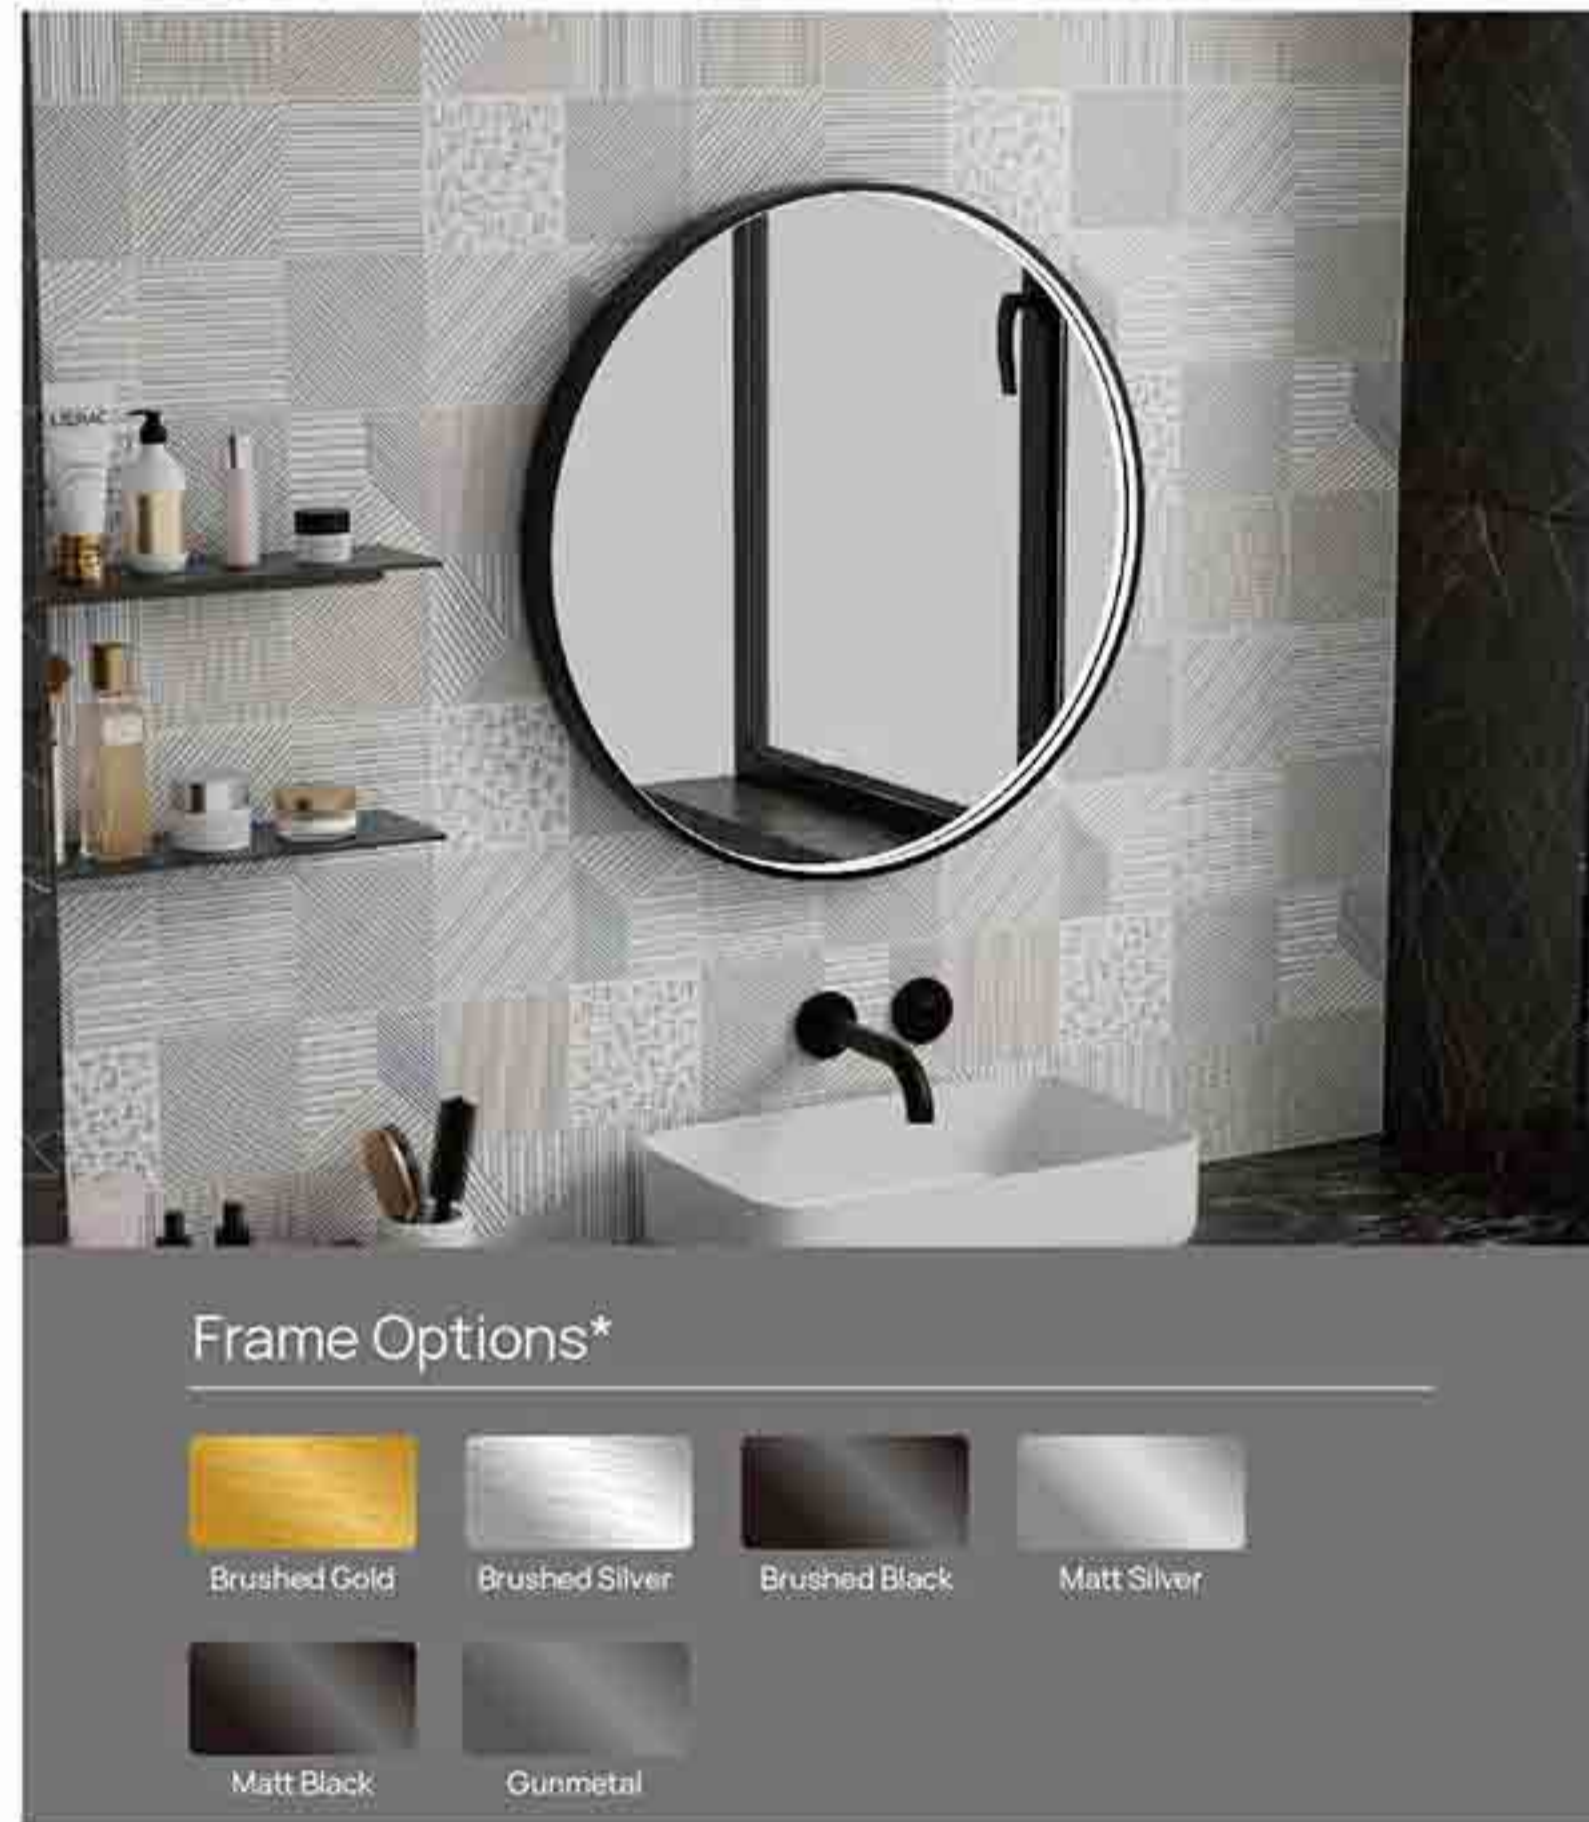

Framed Mirrors

Item Code	Diameter	Wled
YFR12	600	19W
YFR12	700	22W
YFR12	800	26W
YFR12	900	29W

Other sizes can be customized

Additional Features

Other functions can be customized

Item Code	Diameter	Wled
YFR13	600	19W
YFR13	700	22W
YFR13	800	26W
YFR13	900	29W

Other sizes can be customized

Additional Features

Other functions can be customized