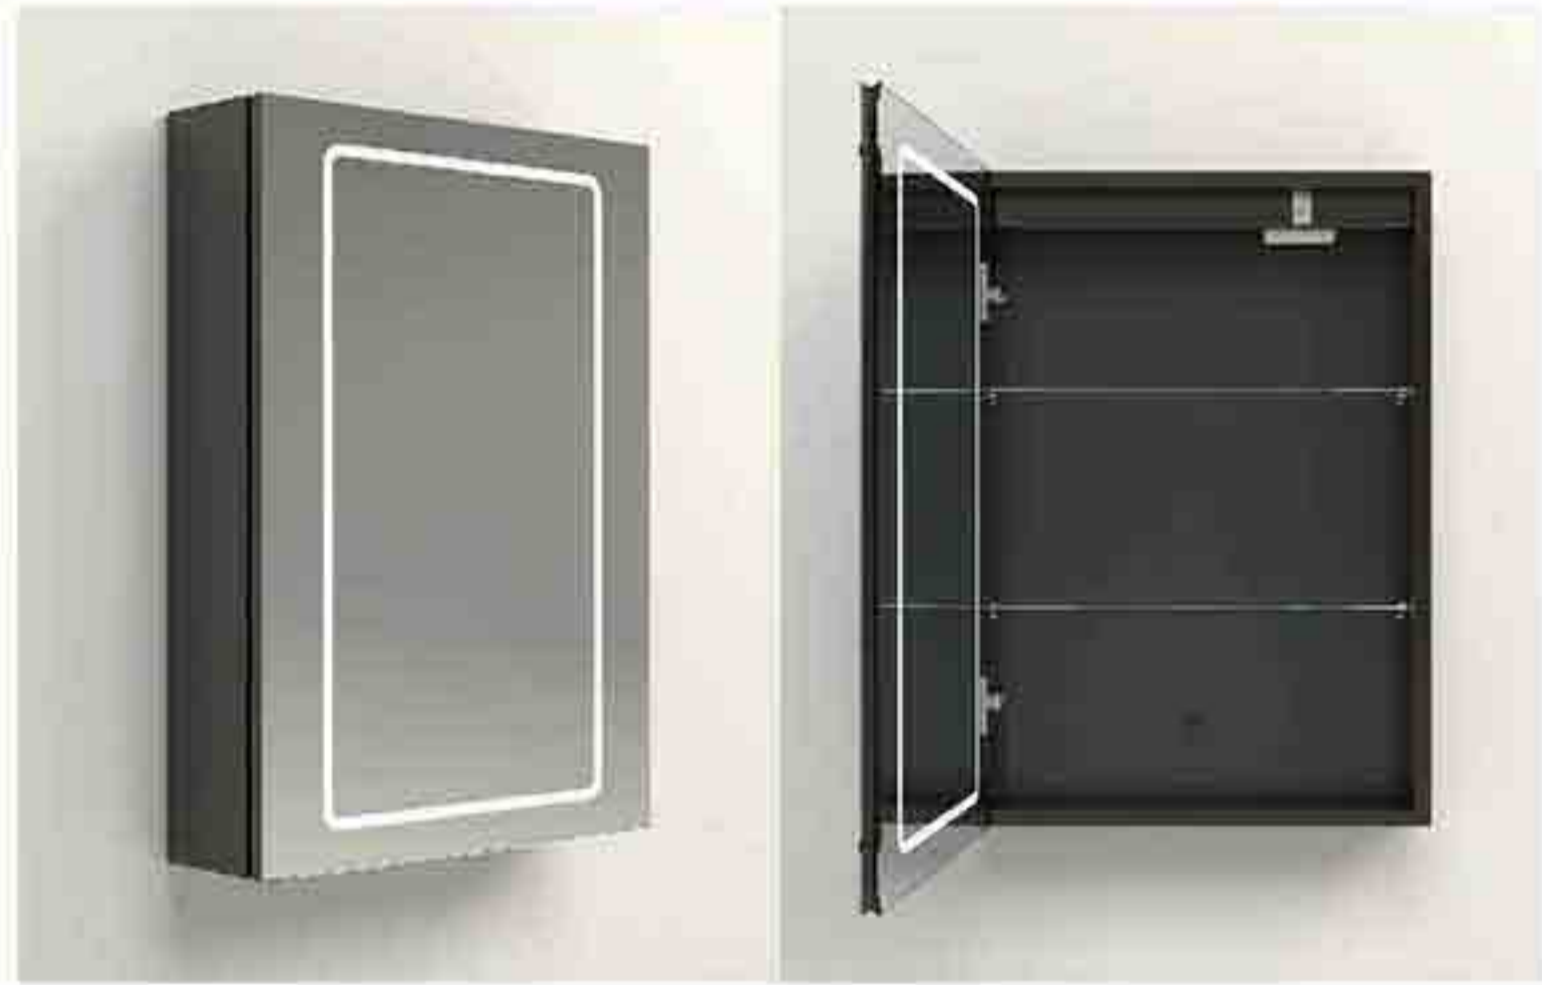

MC-03 / Black