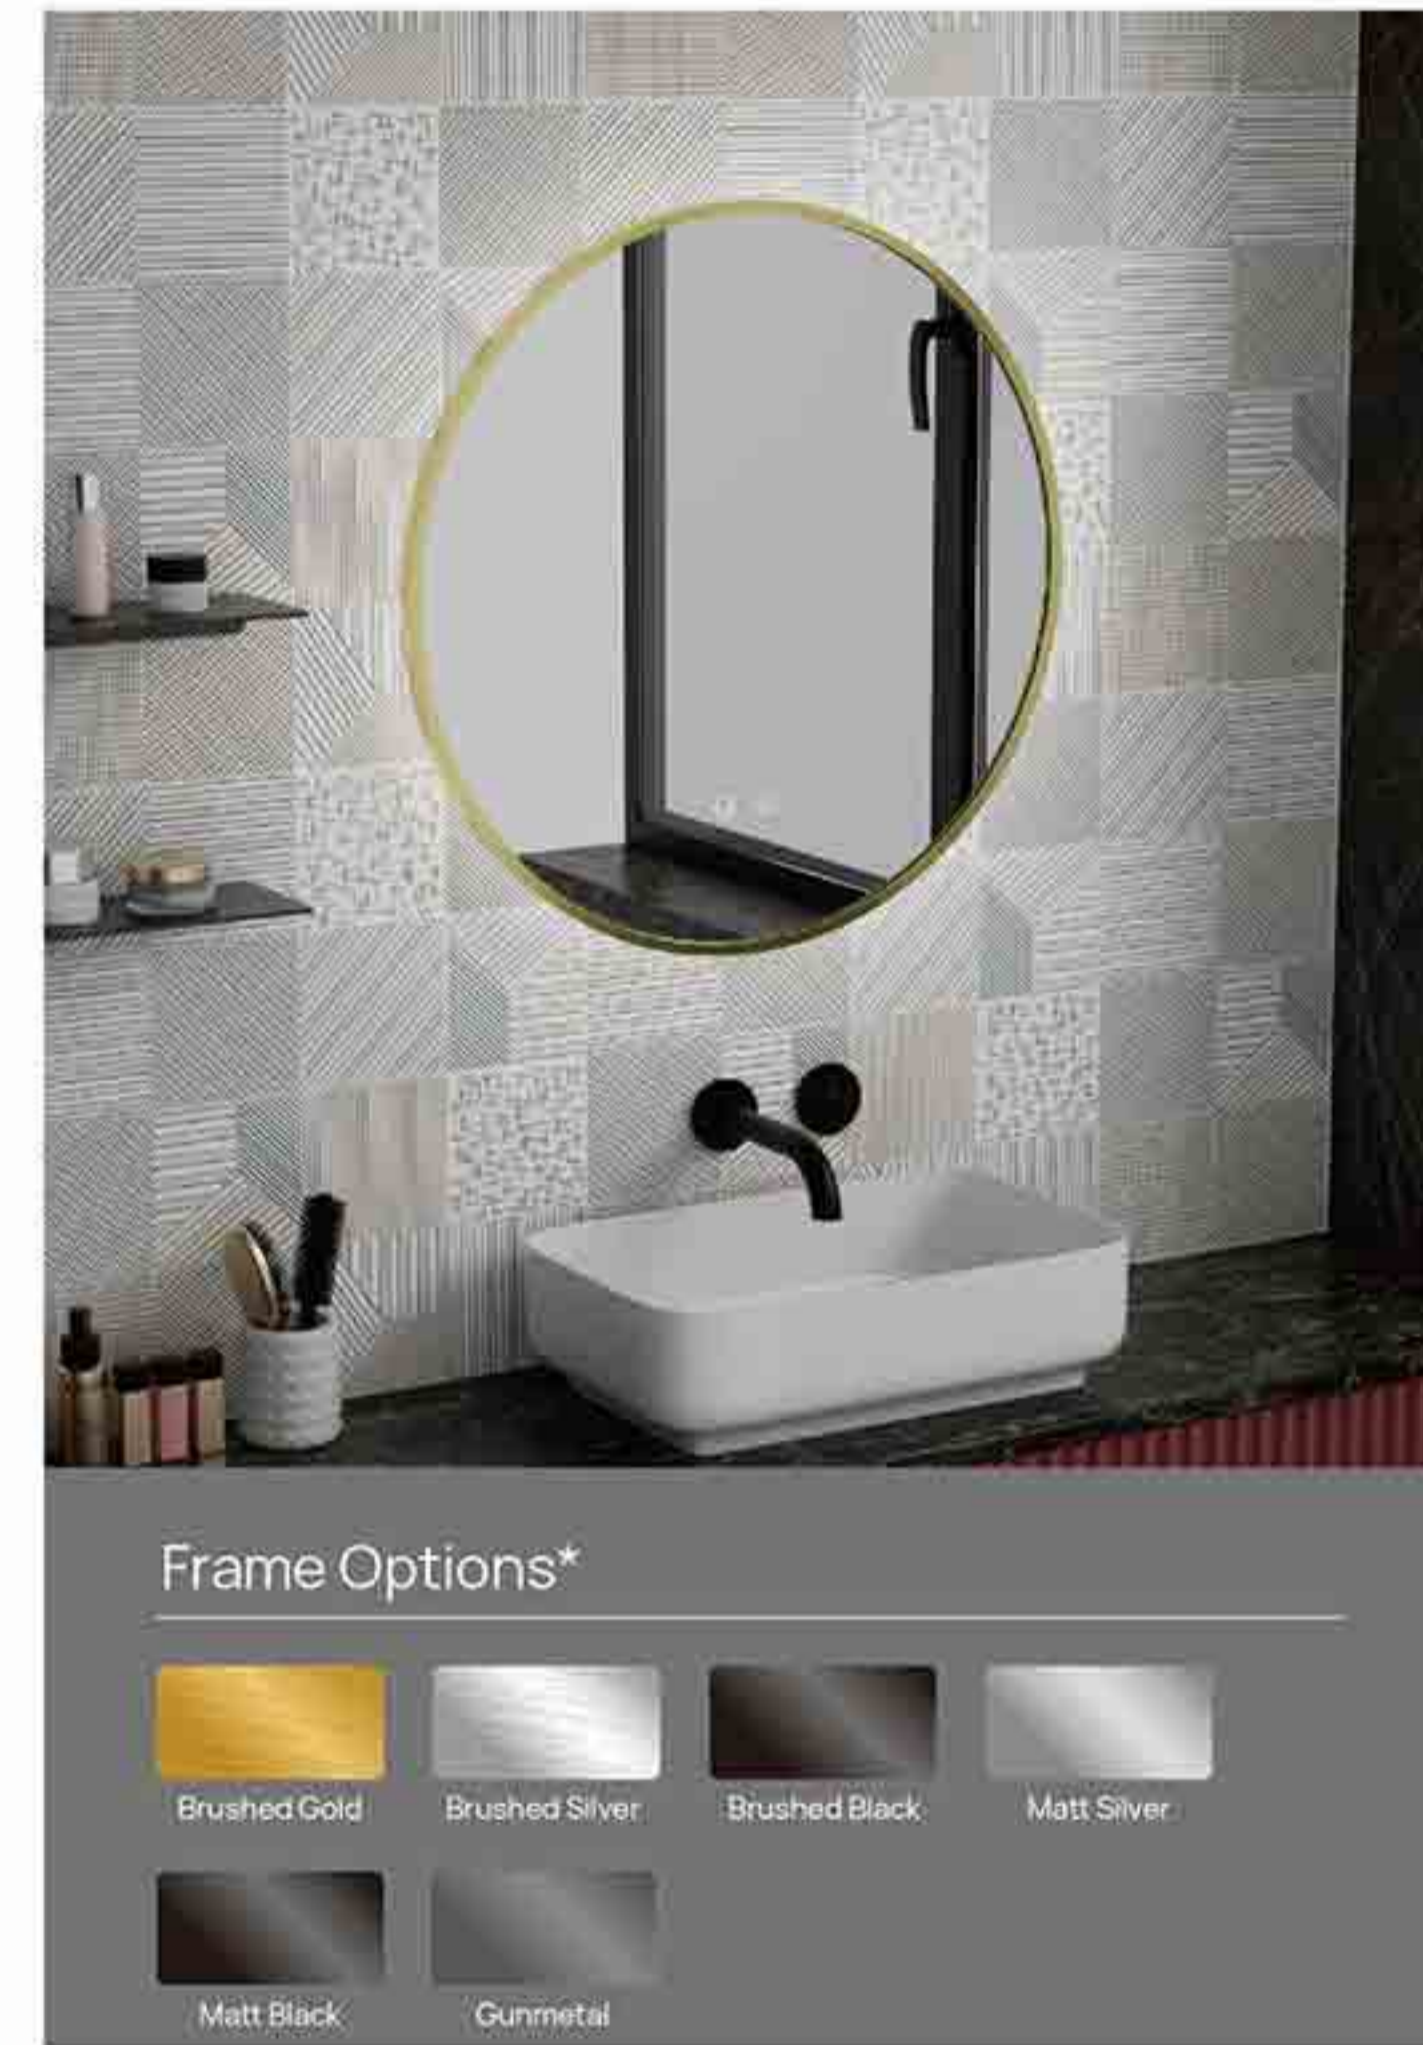

Framed Mirrors

Item Code	Diameter	Wled
YFR12	600	19W
YFR12	700	22W
YFR12	800	26W
YFR12	900	29W

Other sizes can be customized

Additional Features

Other functions can be customized

Item Code	Diameter	Wled
YFR13	600	19W
YFR13	700	22W
YFR13	800	26W
YFR13	900	29W

Other sizes can be customized

Additional Features

Other functions can be customized