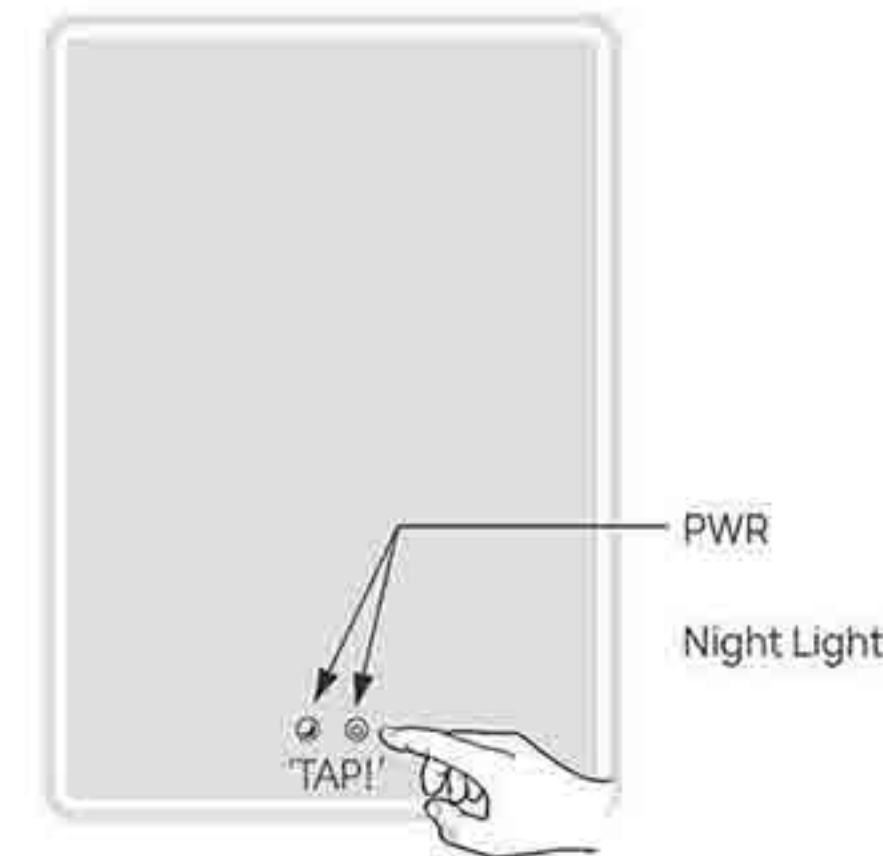

NIGHT LIGHT (TWO TOUCH BUTTON)

- **⏻ PWR Button:**
  - Quick tap to activate light and defogger (heating element activates for 15 minutes and then automatically switches off).
  - Press and hold to dim.
- **🌙 Night Light Button:**
  - The first quick touch activates the light at the lowest dimming setting (10%).
  - The second quick touch turns off the light and returns to the previous state.