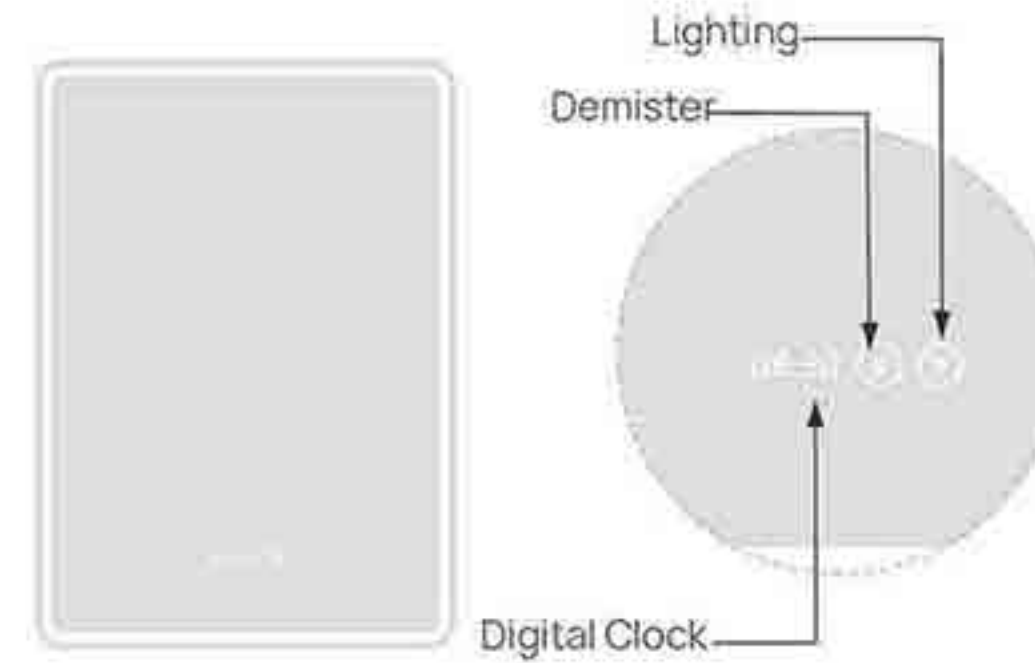

DIGITAL CLOCK