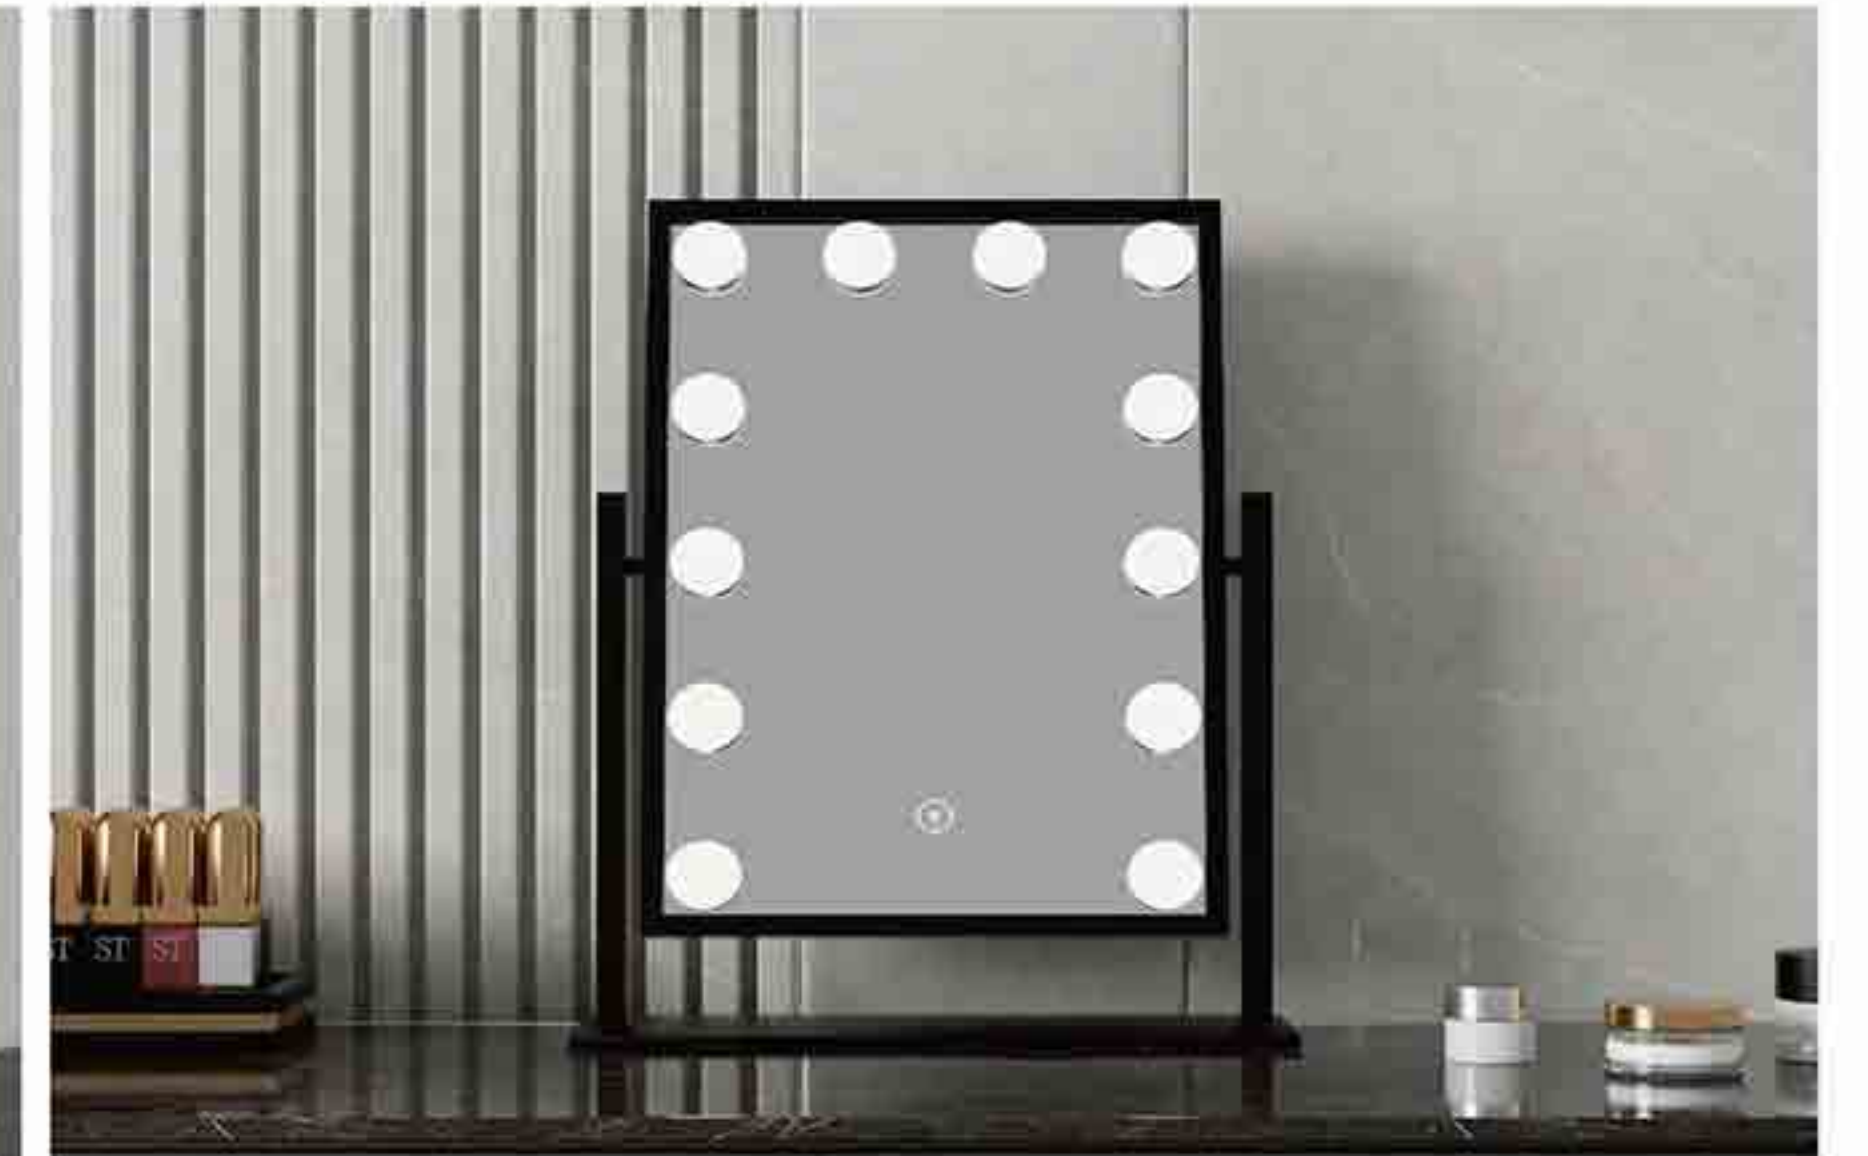

## Additional Features

Other functions can be customized

Frame Options\*

Brushed Gold	Brushed Silver	Brushed Black	Matt Silver
Matt Black	Gunmetal		

Item Code	Width	Height	Wled
YLB04	400	600	Each bulb is 1W
YLB04	500	700	Each bulb is 1W