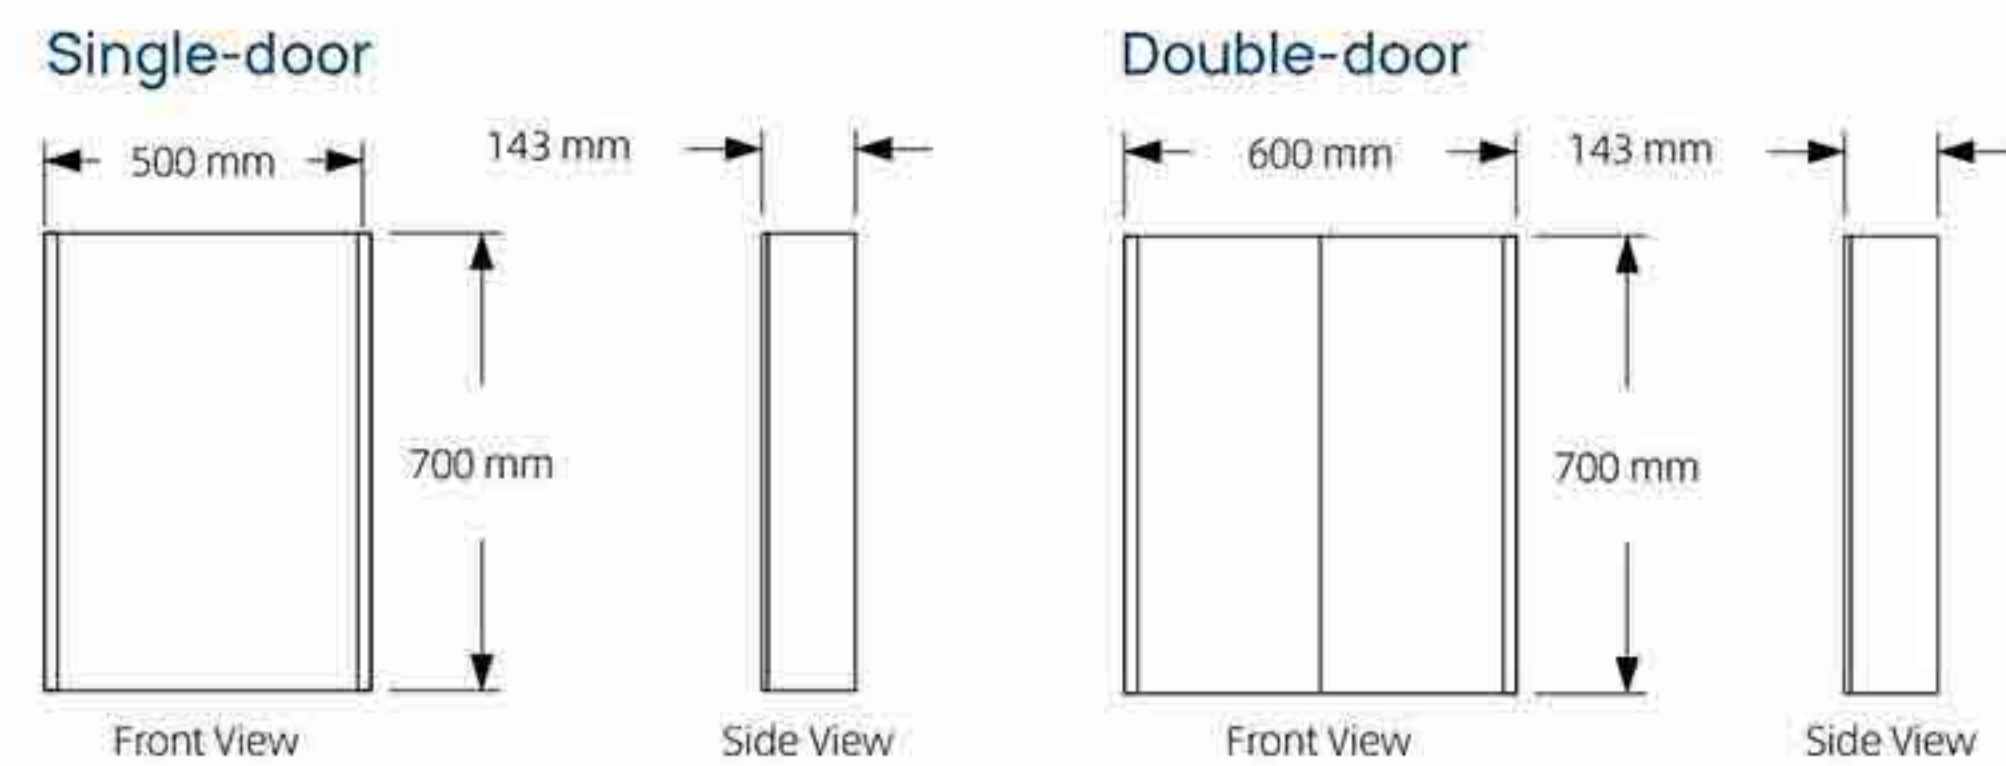

# Lampshade Mirror cabinet

- Key features:**
- IR sensor
  - Demister+Light (Warm-Natural-Cool)
  - Lampshade
  - Socket/USB/Type-C Charging
  - Extra thin and lightweight aluminium frame
  - Rust resistant copper-free mirror
  - Eco-friendly