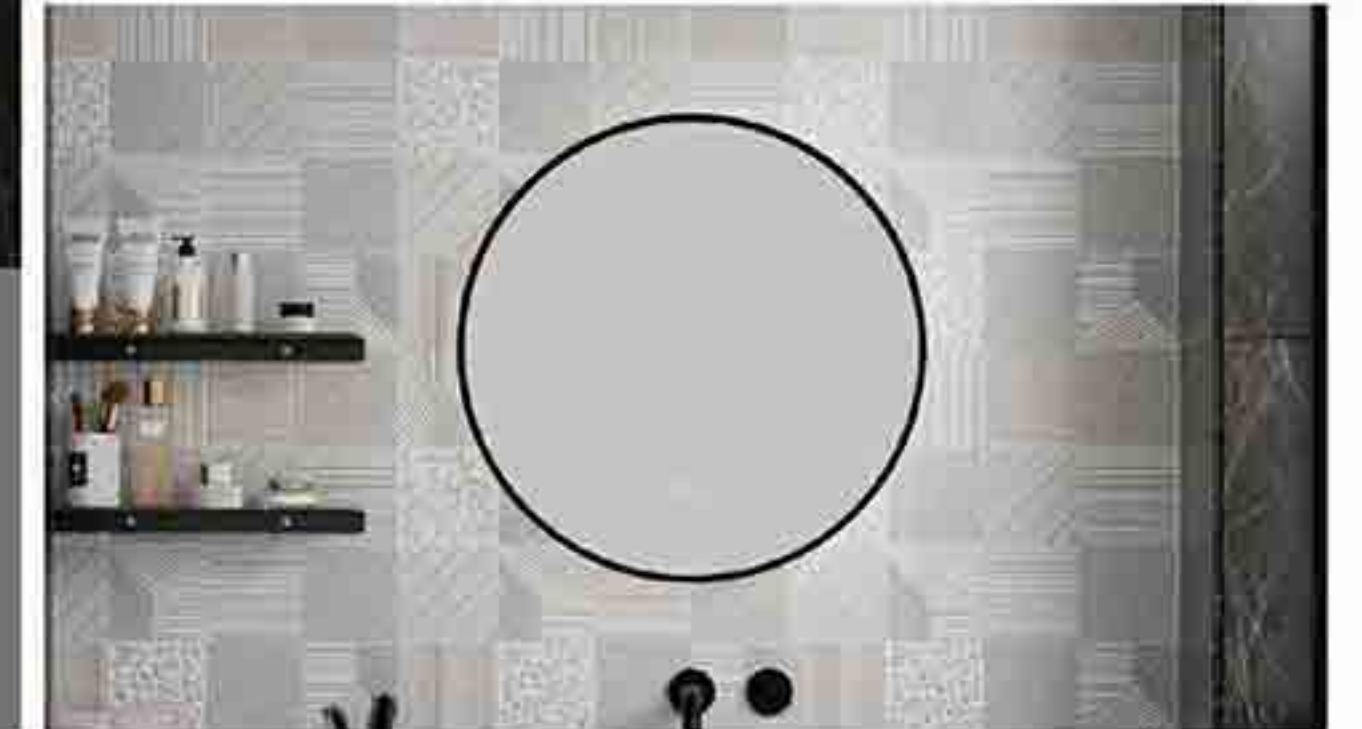

Framed Mirrors

Framed Mirrors

Item Code	Diameter	Wled
YFR01	600	19W
YFR01	700	22W
YFR01	800	26W
YFR01	900	29W

Other sizes can be customized