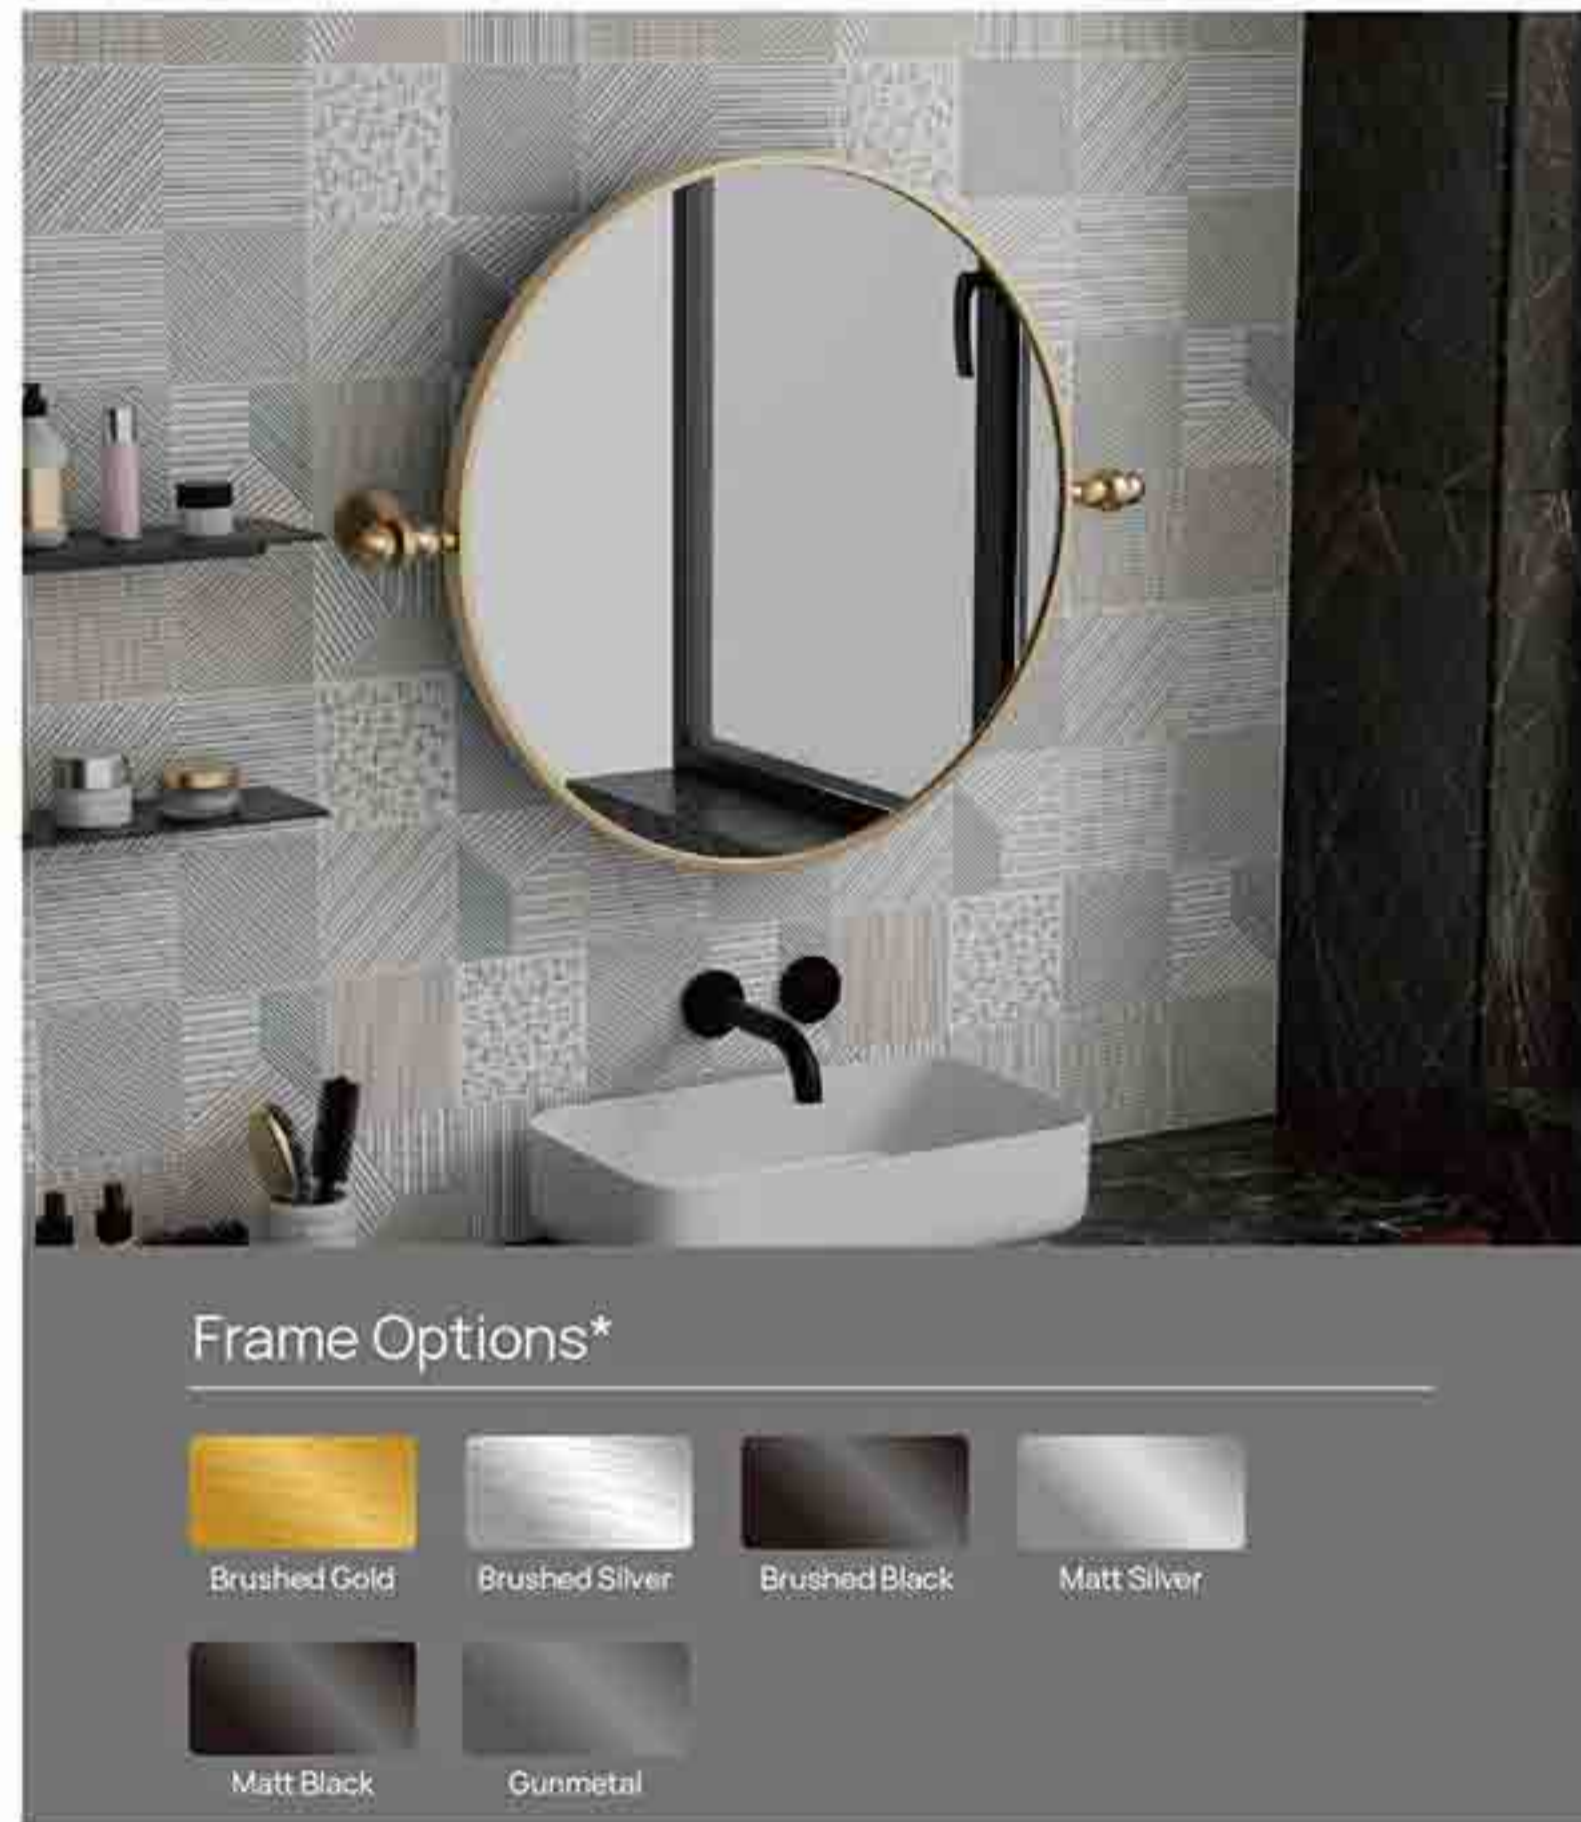

Framed Mirrors

Item Code	Diameter	Wled
YFR16	600	19W
YFR16	700	22W
YFR16	800	26W
YFR16	900	29W

Other sizes can be customized

Additional Features

Other functions can be customized

Item Code	Width	Height	Wled
YFR17	500	700	19W
YFR17	600	800	23W

Other sizes can be customized

Additional Features

Other functions can be customized