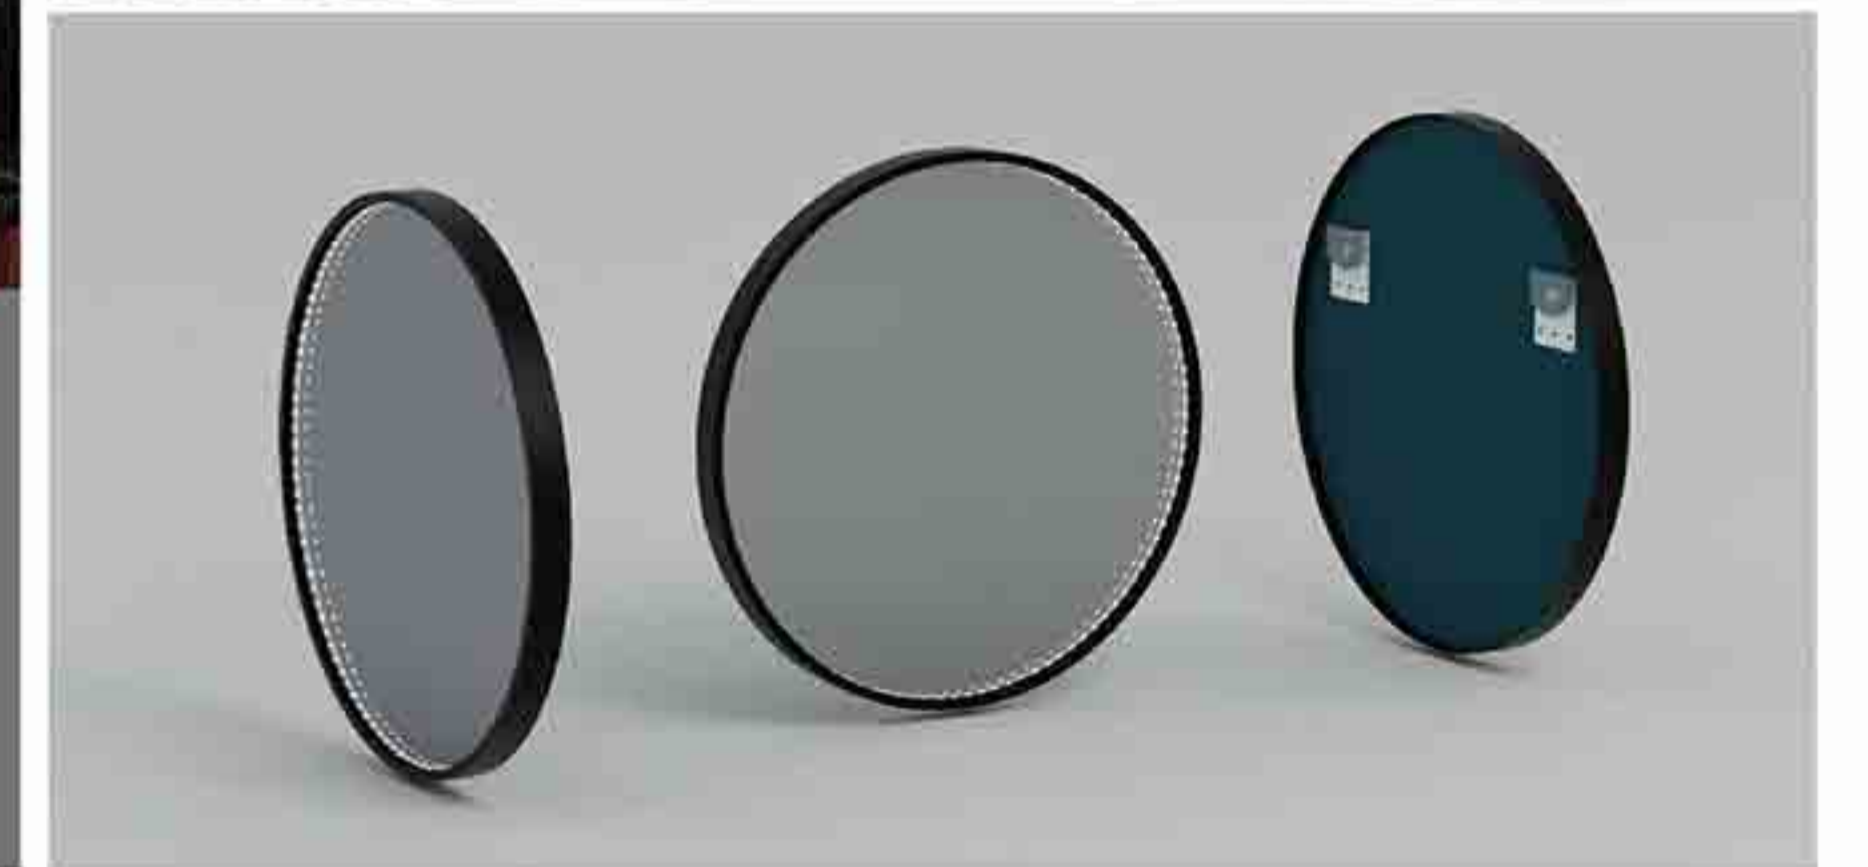

Frame Options*

Item Code	Diameter	Wled
YFR09	600	19W
YFR09	700	22W
YFR09	800	26W
YFR09	900	29W

Other sizes can be customized