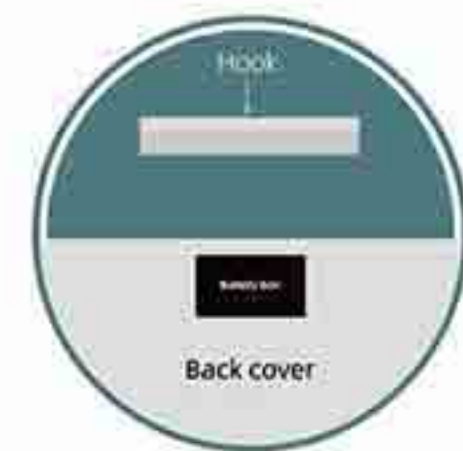

# Battery Mirrors

Battery Mirrors

Item Code	Diameter	Wled
YBT03	600	19W
YBT03	700	22W
YBT03	800	26W
YBT03	900	29W

Other sizes can be customized

Front view

Back view

Side view