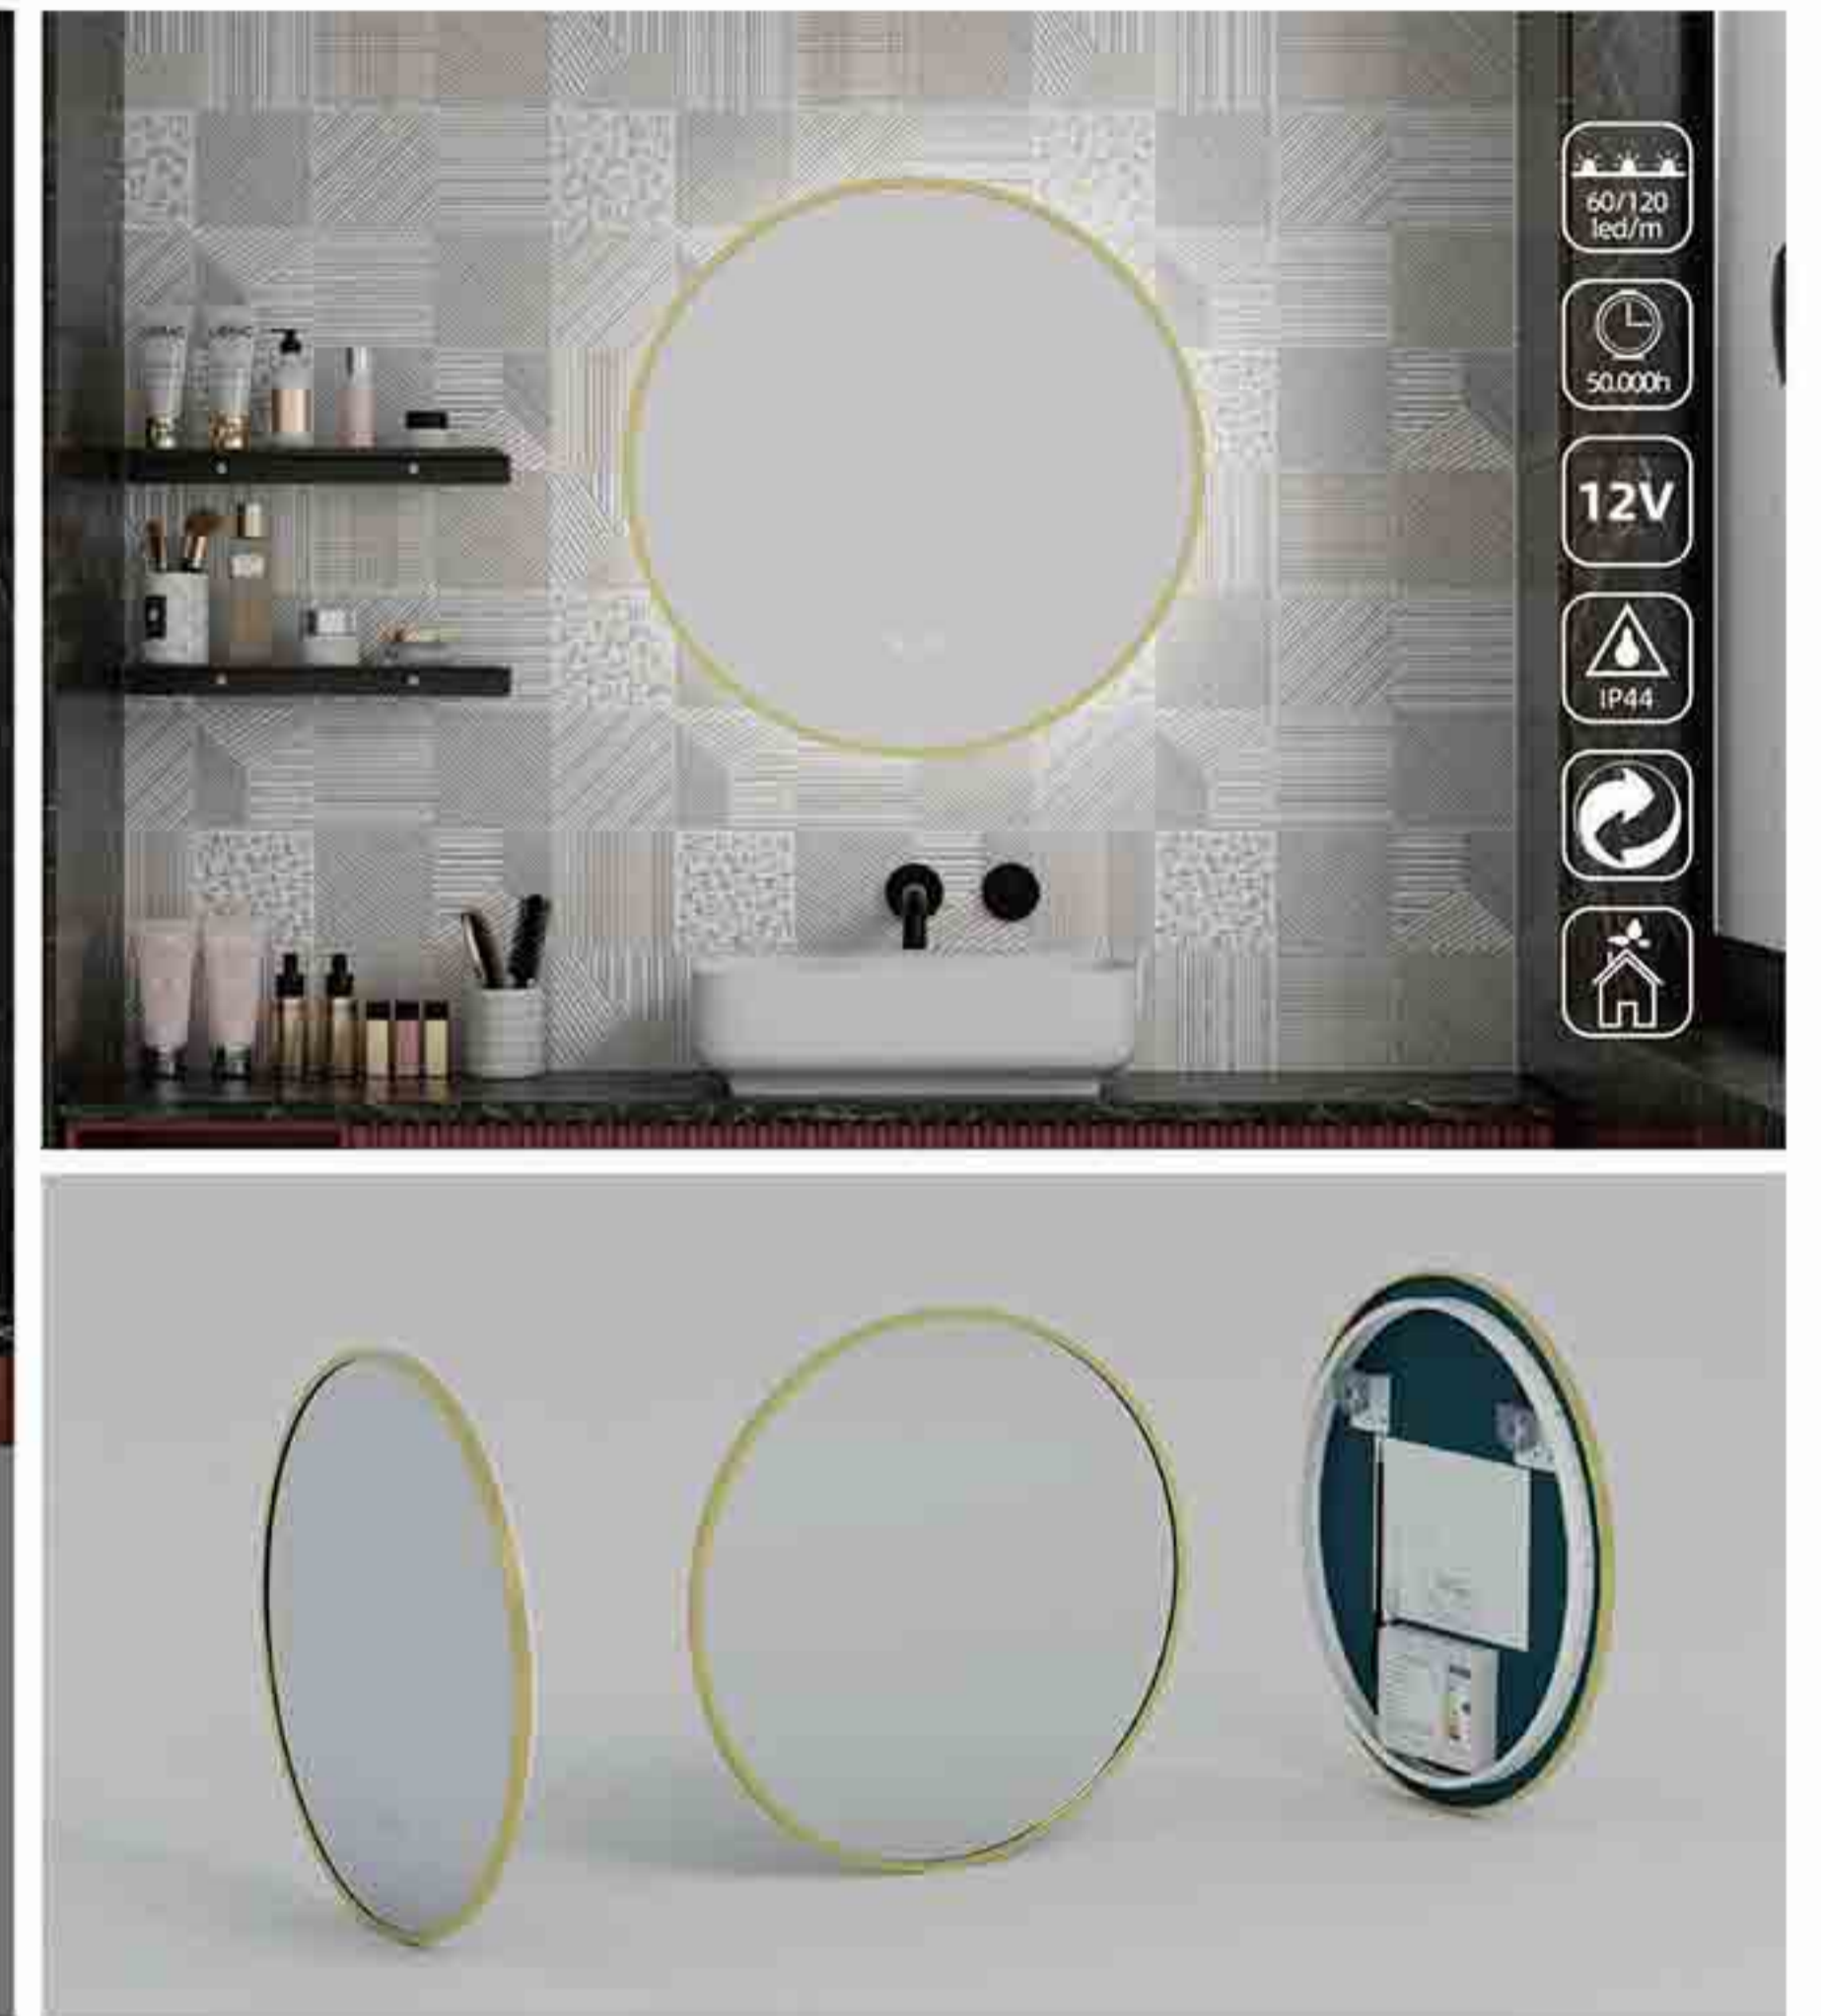

Framed Mirrors

Item Code	Diameter	Wled
YFR12	600	19W
YFR12	700	22W
YFR12	800	26W
YFR12	900	29W

Other sizes can be customized

Additional Features

Other functions can be customized

Item Code	Diameter	Wled
YFR13	600	19W
YFR13	700	22W
YFR13	800	26W
YFR13	900	29W

Other sizes can be customized

Additional Features

Other functions can be customized