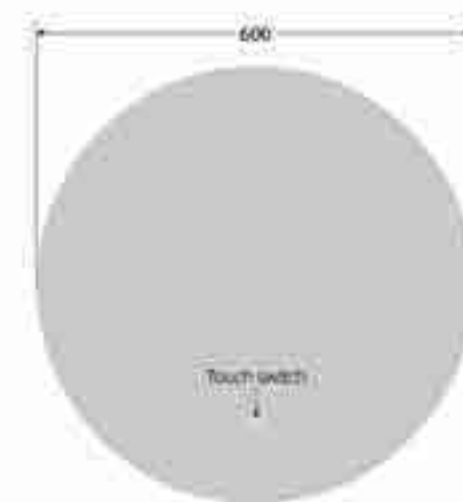

Battery Mirrors

Item Code	Diameter	Wled
YBT03	600	19W
YBT03	700	22W
YBT03	800	26W
YBT03	900	29W

Other sizes can be customized

Front view