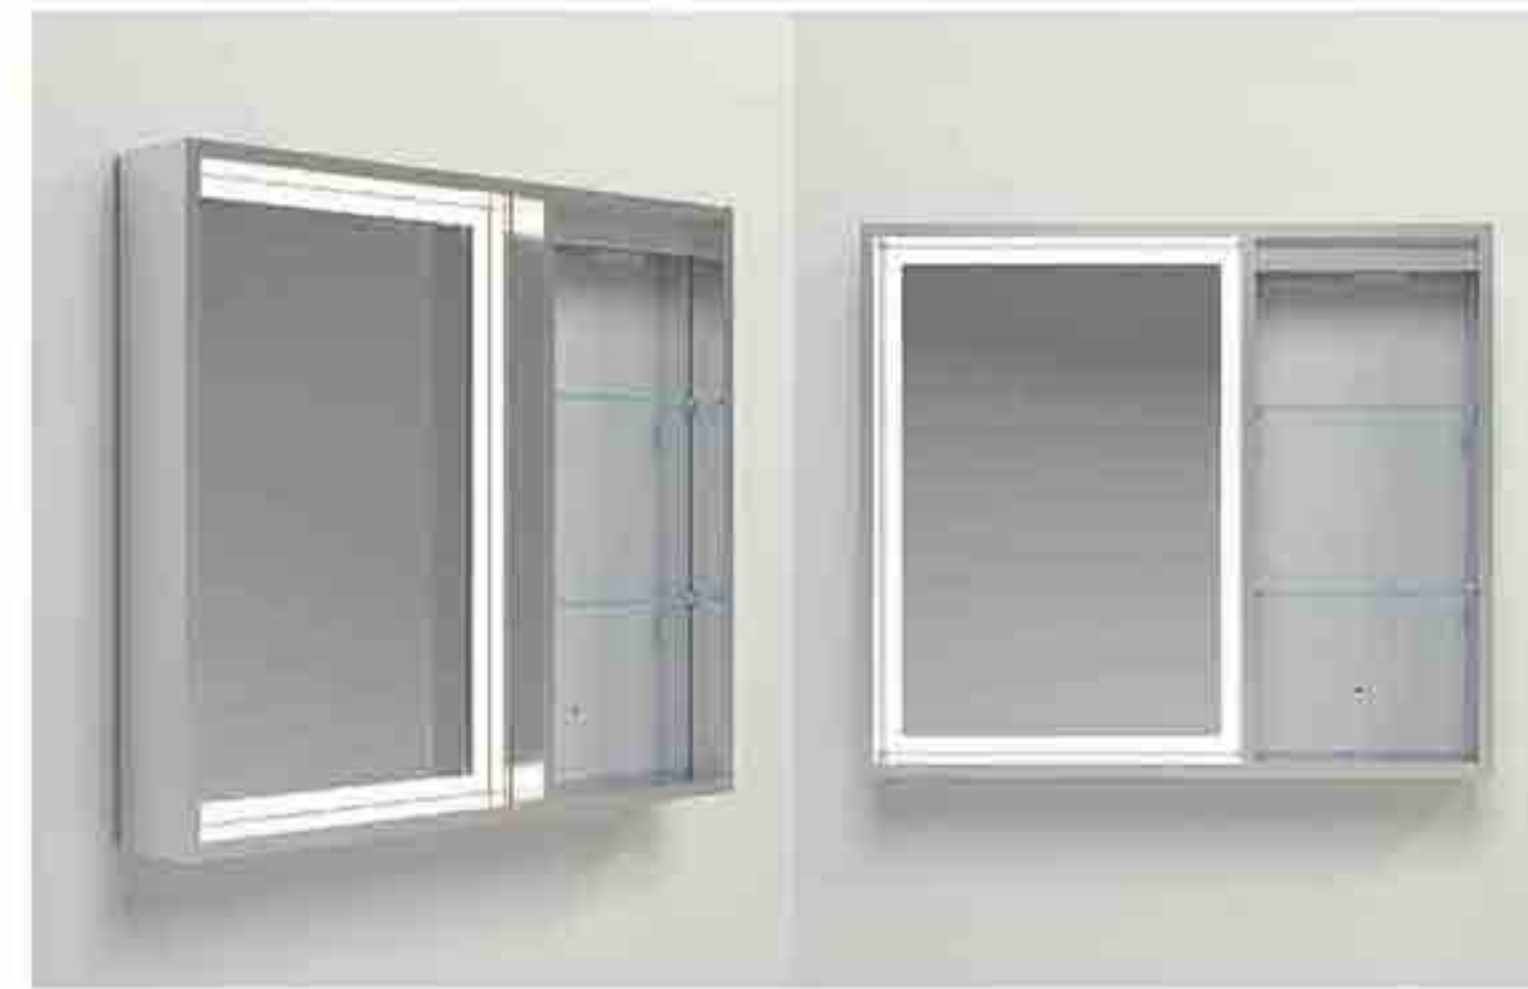

SMC-02 / Silver