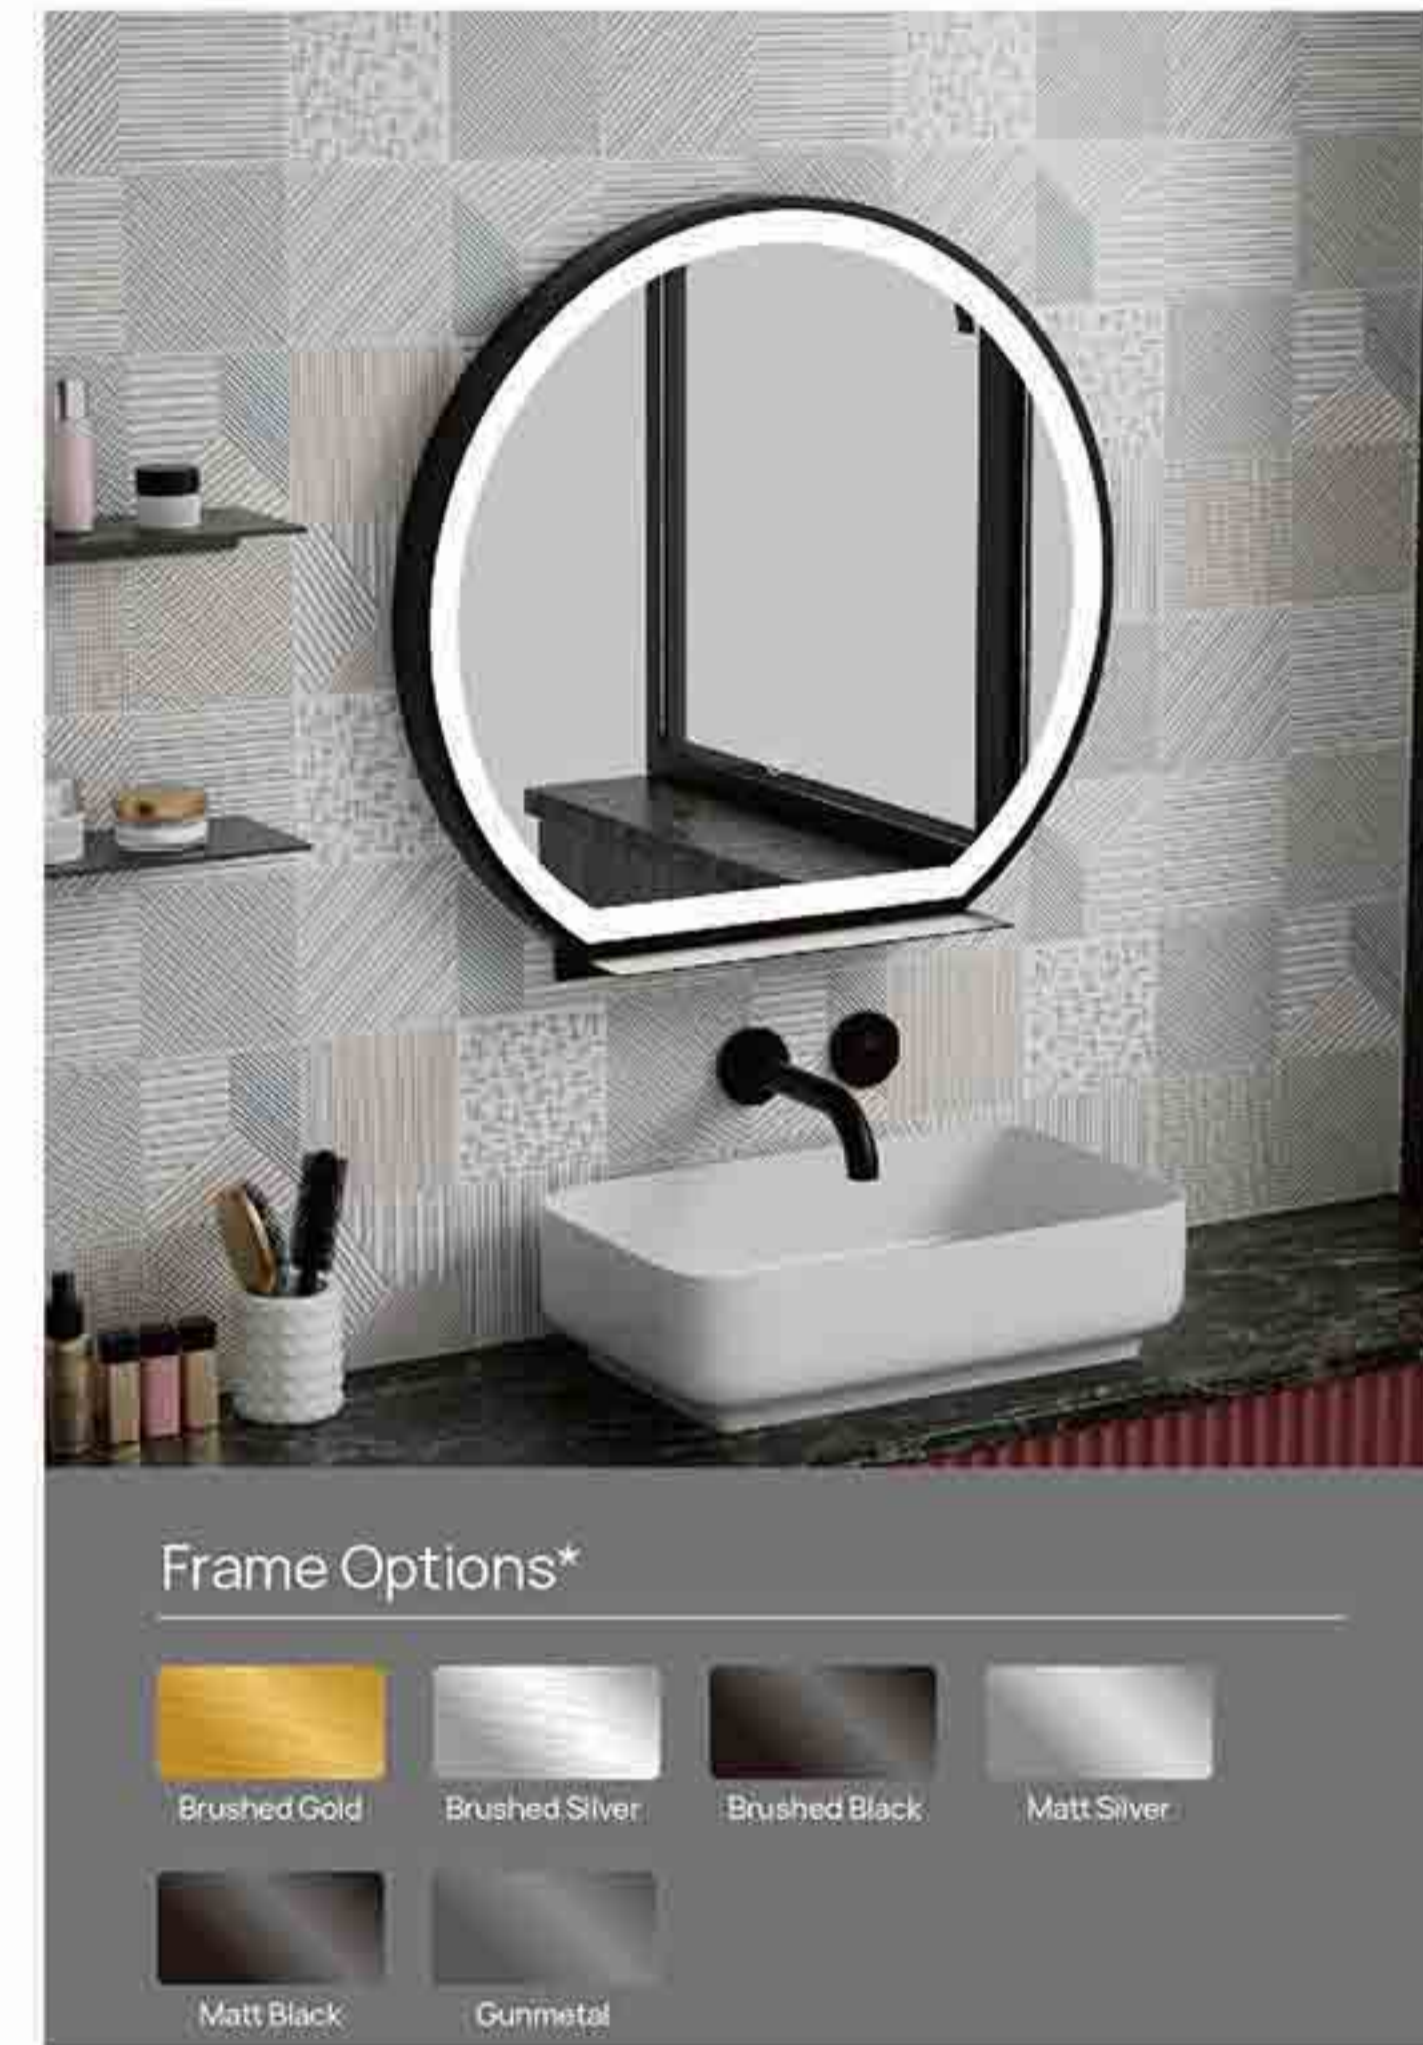

Framed Mirrors

Item Code	Width	Height	Wled
YFR14	600	512	0W
YFR14	800	683	0W
YFR14	1000	854	0W
YFR14	1200	1024	0W

Other sizes can be customized

Additional Features

Other functions can be customized

Item Code	Width	Height	Wled
YFR15	600	512	19W
YFR15	800	683	26W
YFR15	1000	854	32W
YFR15	1200	1024	38W

Other sizes can be customized

Additional Features

Other functions can be customized