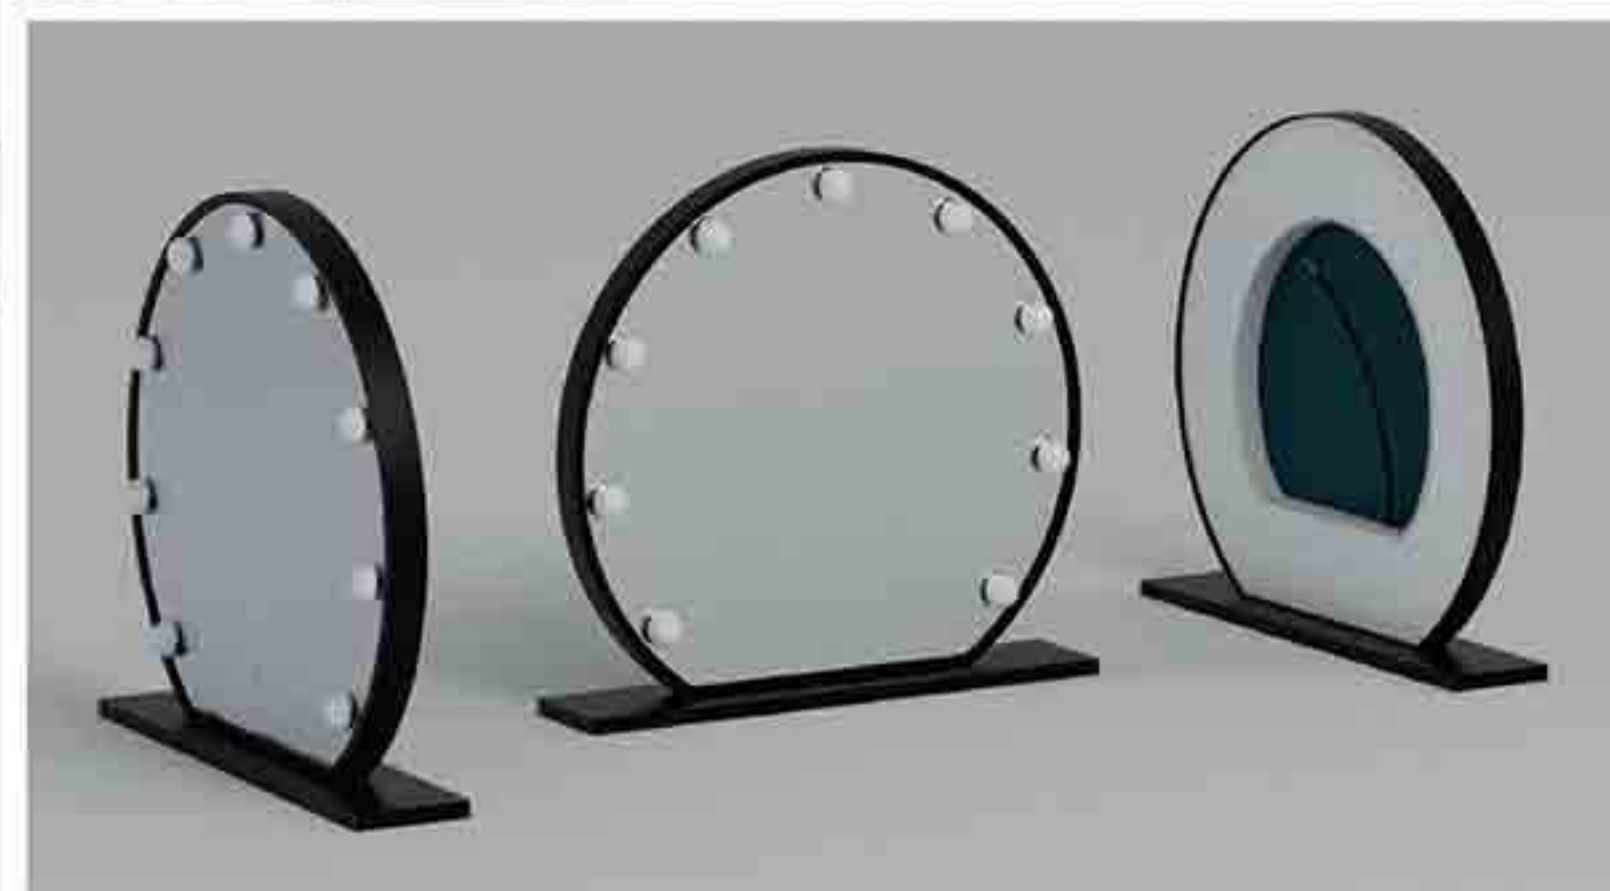

Hollywood Mirrors

Frame Options*

Item Code	Width	Height	Wled
YLB01	600	512	Each bulb is 1W
YLB01	800	683	Each bulb is 1W
YLB01	1000	854	Each bulb is 1W

Other sizes can be customized