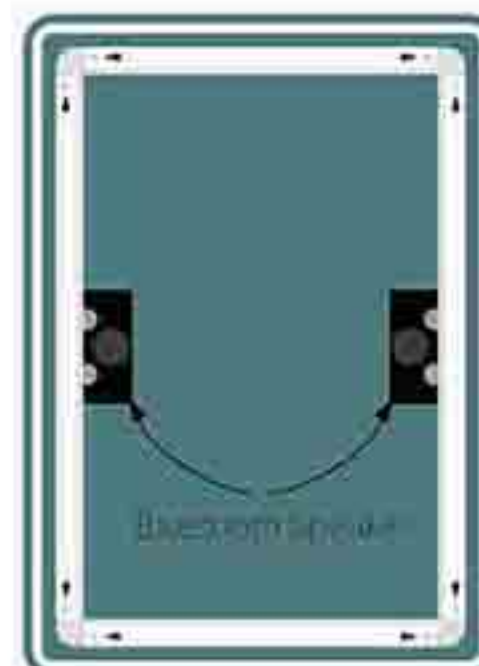

Type2:Side speaker

SIDE VIEW

BACK VIEW