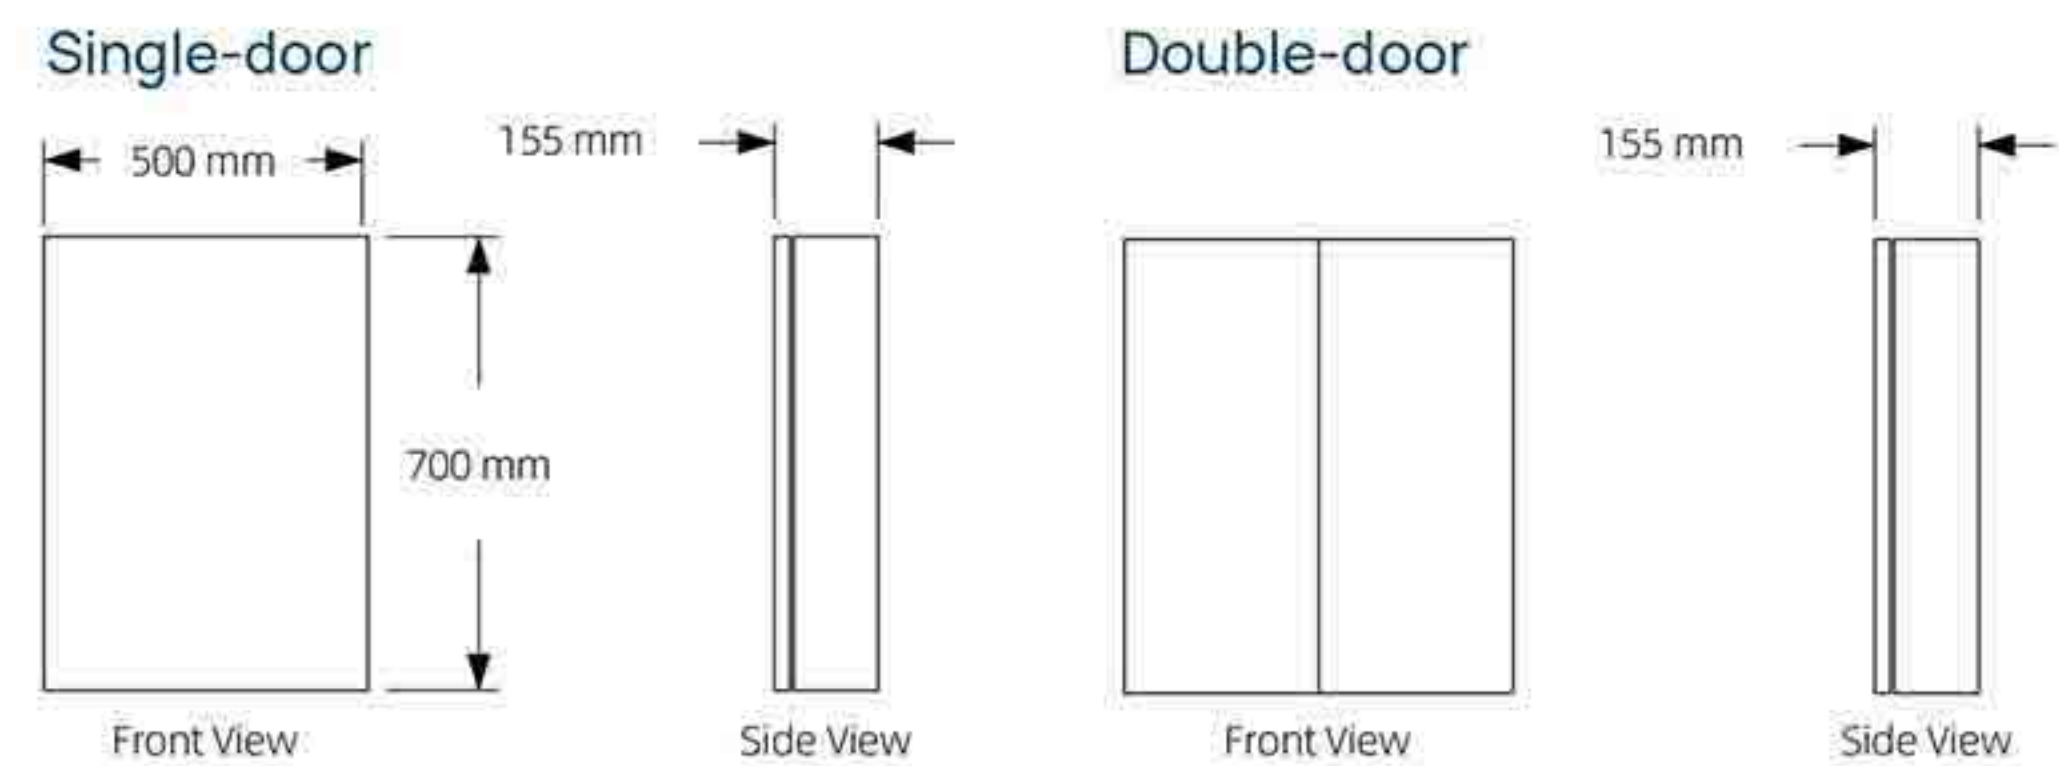

Hardboard Mirror cabinet