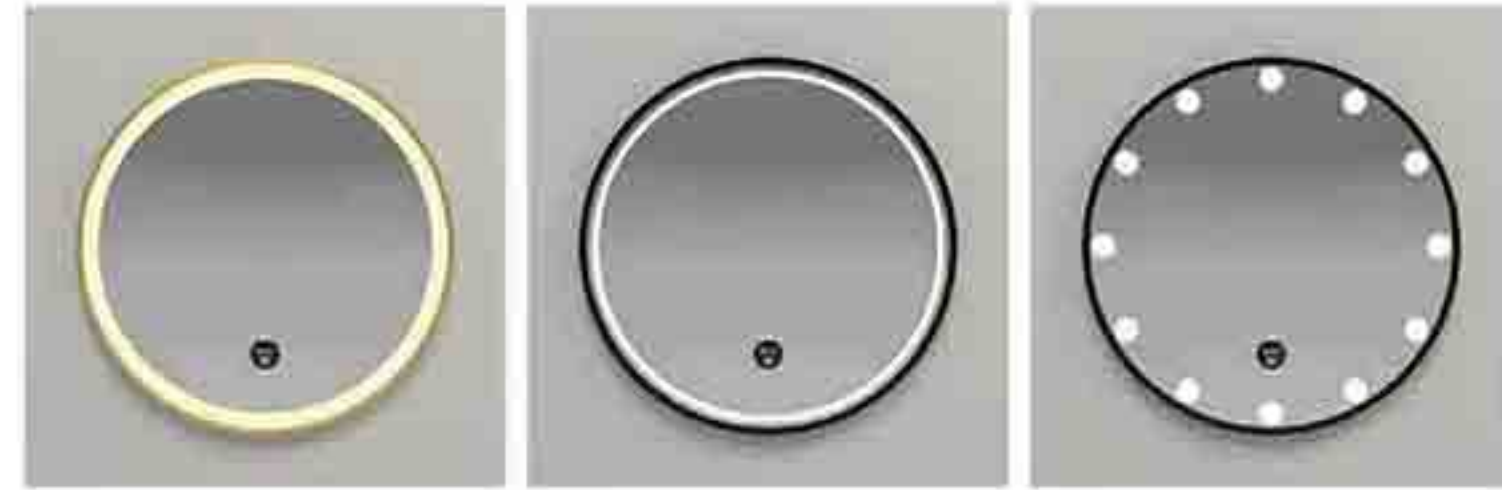

SMART KNOB SWITCH

- Dimming
- Demister
- Temperature/Humidity display
- Colour change
- Time/Date display

INFRA-RED SENSORS

Infrared sensors are activated with a simple wave of the hand. Advanced functionalities like dimming and color control, if present, are operated by hovering the hand near the sensor, located either under or in front of the mirror.

To activate, simply swipe your hand below or in front of the infrared sensor within its 80° induction range, with a distance of 50mm for induction.