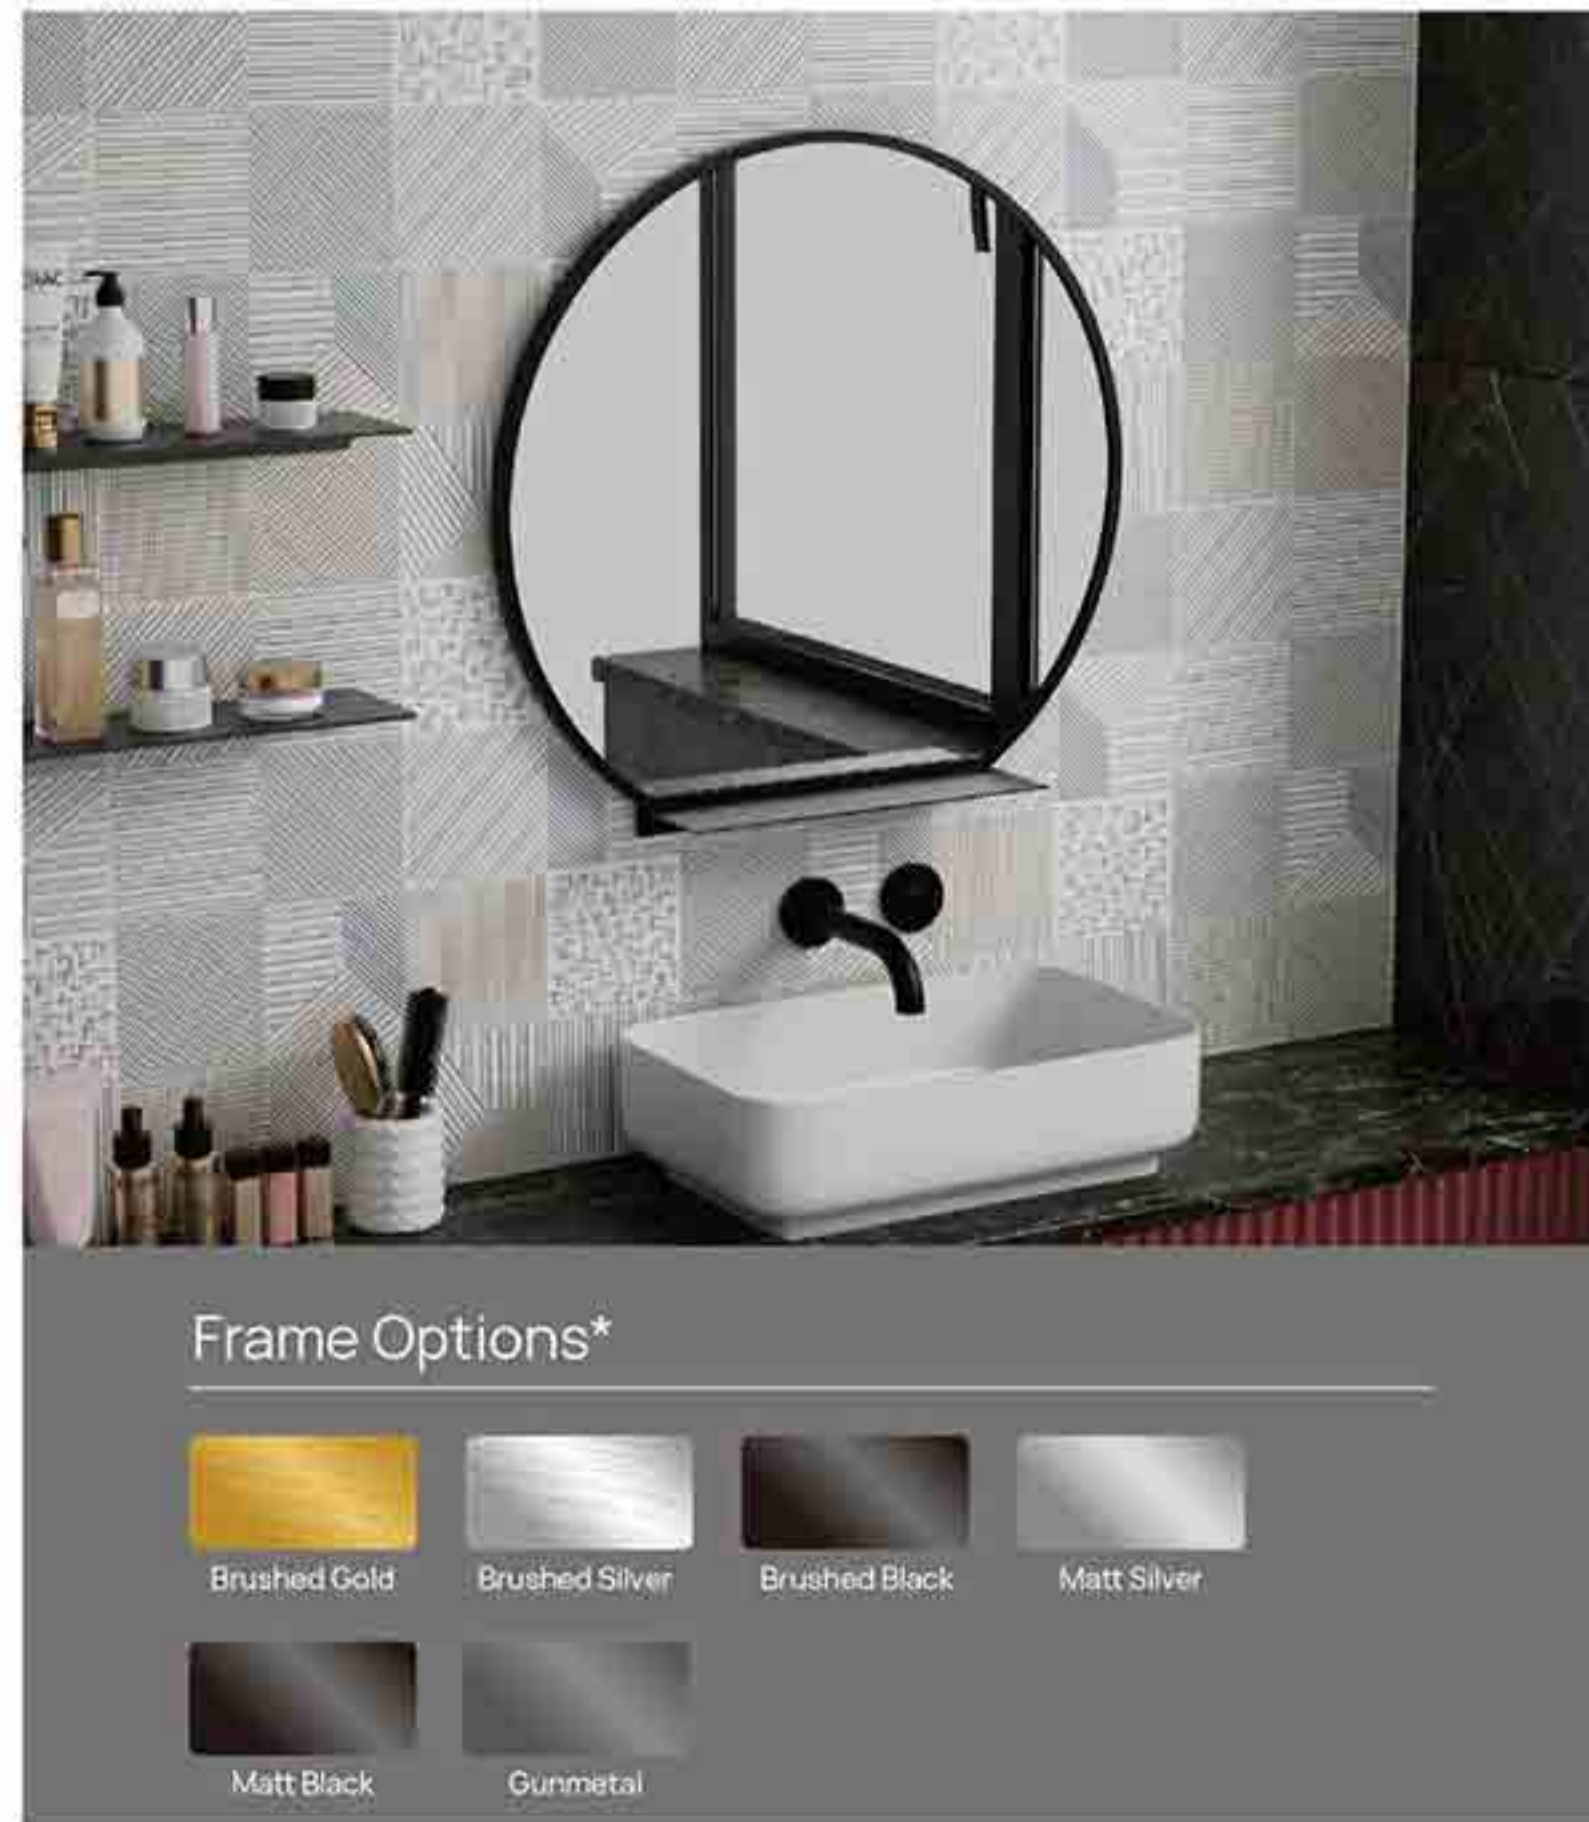

Framed Mirrors

Item Code	Width	Height	Wled
YFR14	600	512	0W
YFR14	800	683	0W
YFR14	1000	854	0W
YFR14	1200	1024	0W

Other sizes can be customized

Additional Features

Other functions can be customized

Item Code	Width	Height	Wled
YFR15	600	512	19W
YFR15	800	683	26W
YFR15	1000	854	32W
YFR15	1200	1024	38W

Other sizes can be customized

Additional Features

Other functions can be customized