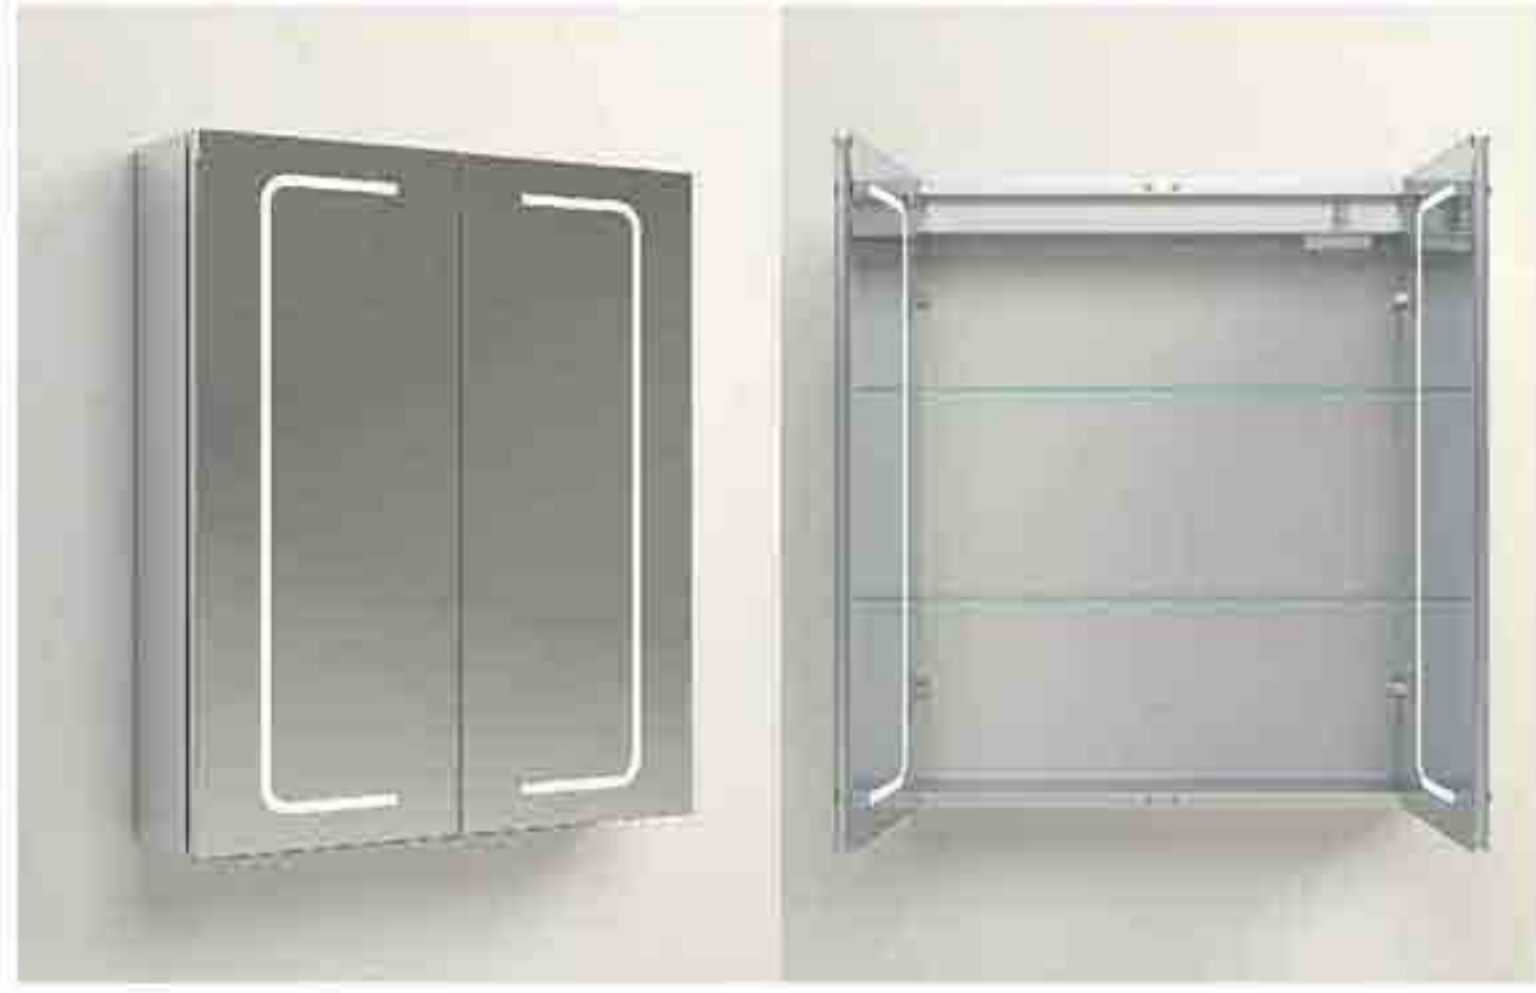

MC-07 / Silver