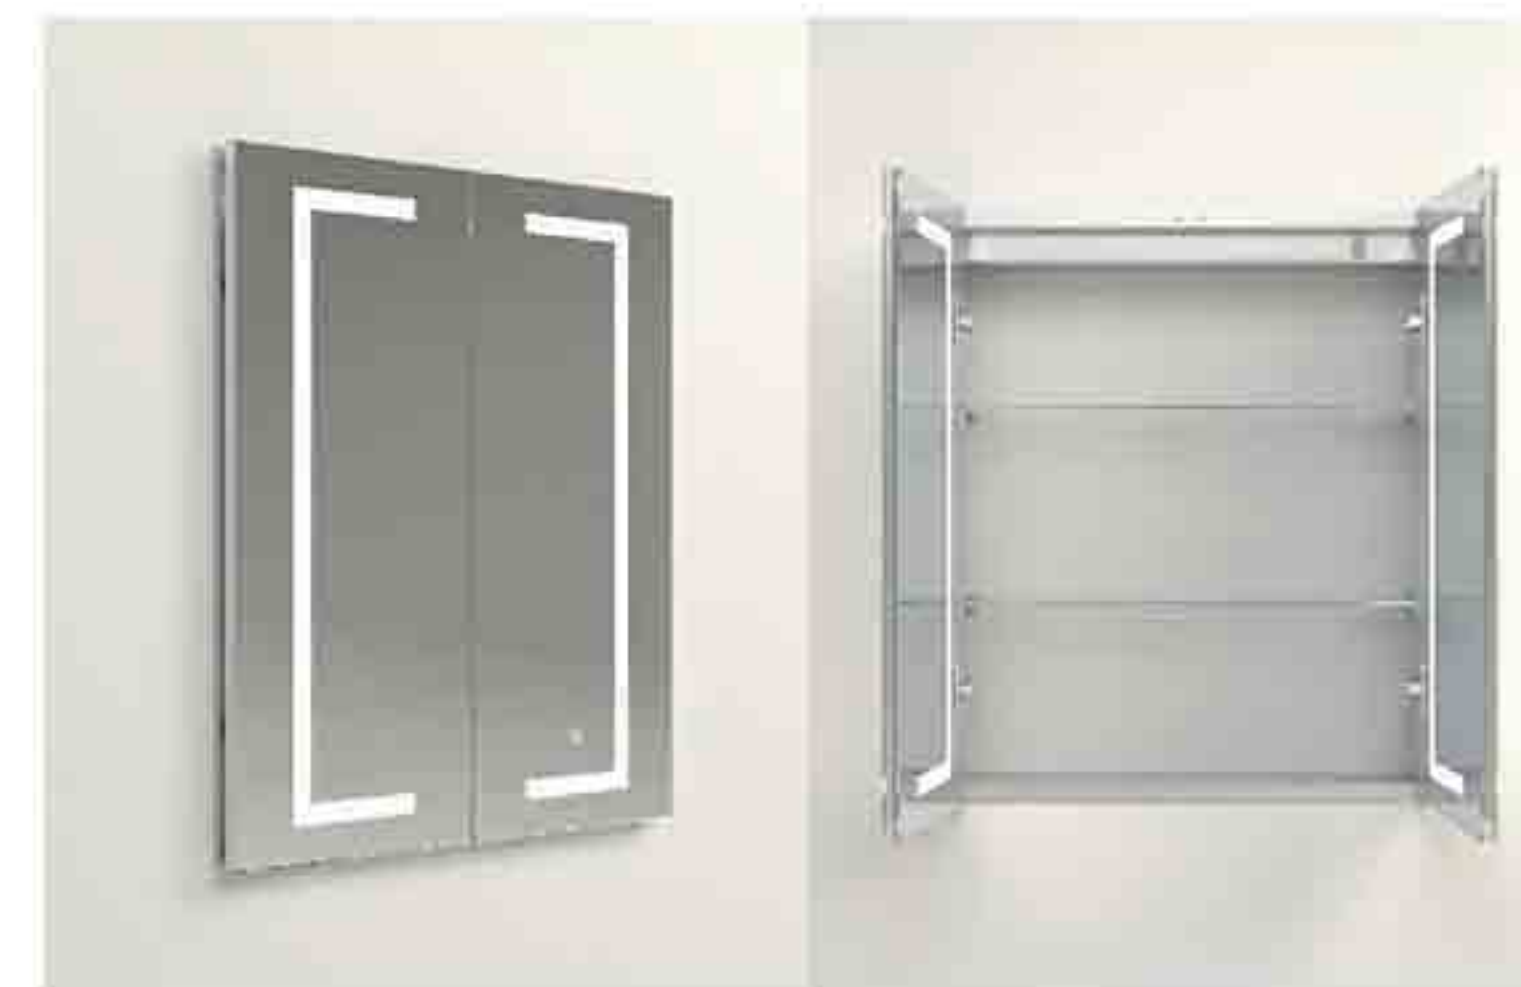

ABC-04 / Silver