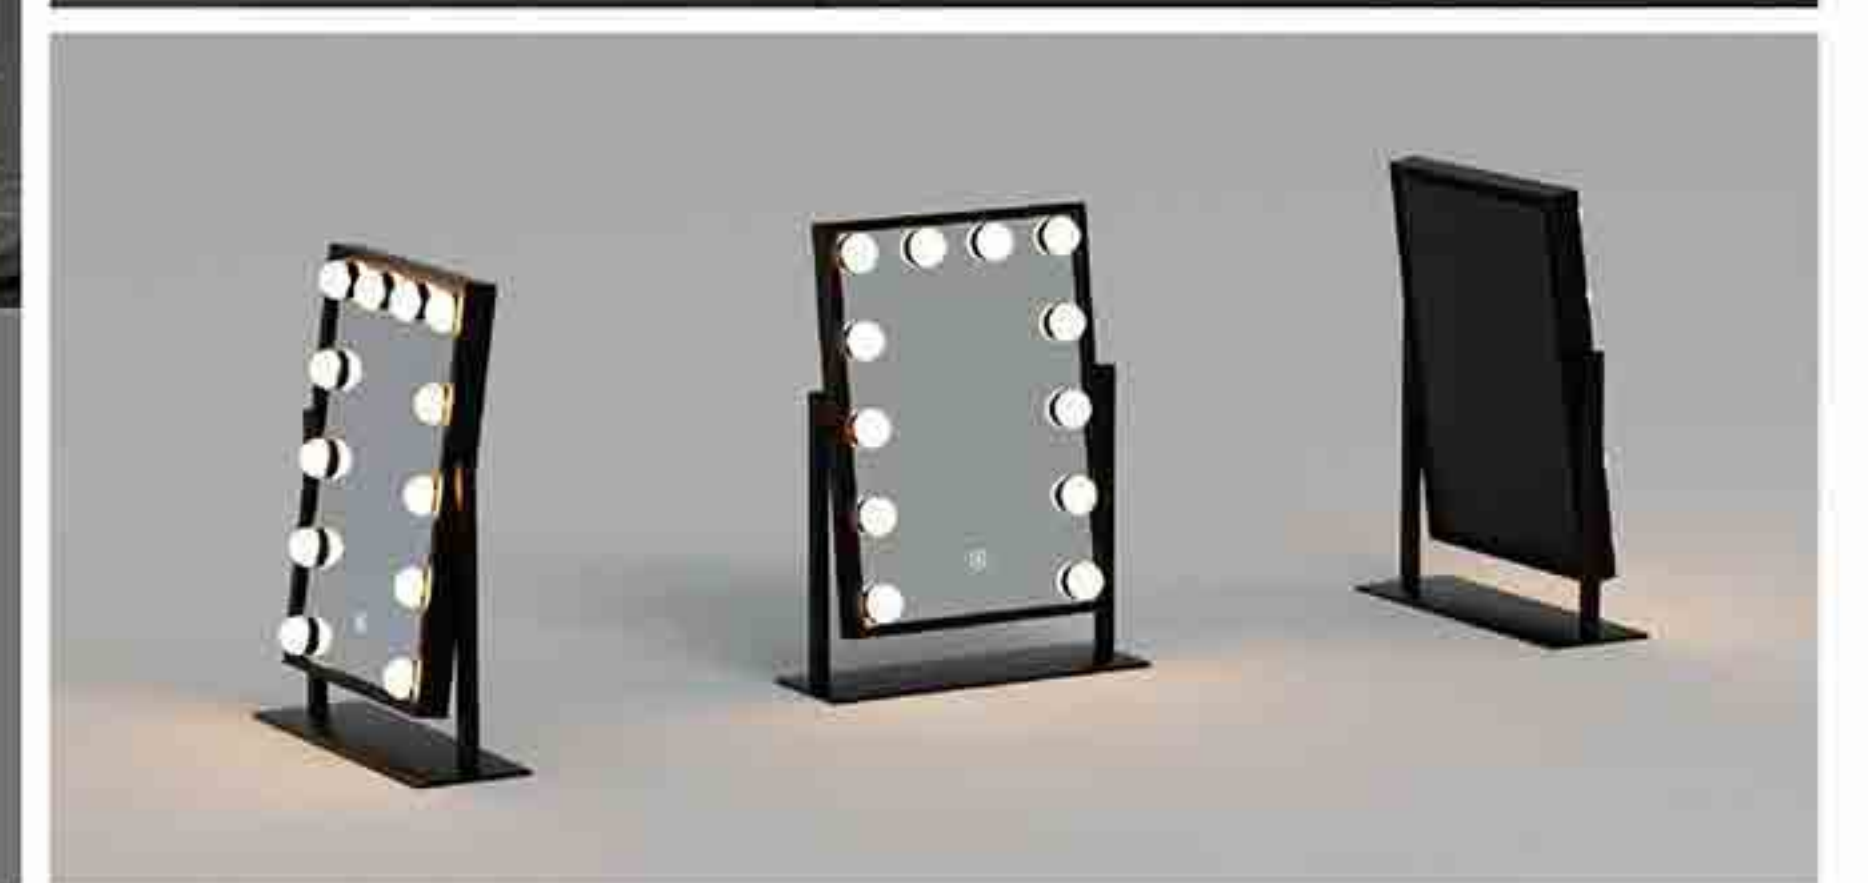

## Additional Features

Other functions can be customized

Frame Options\*

Brushed Gold	Brushed Silver	Brushed Black	Matt Silver
Matt Black	Gunmetal		

Item Code	Width	Height	Wled
YLB04	400	600	Each bulb is 1W
YLB04	500	700	Each bulb is 1W