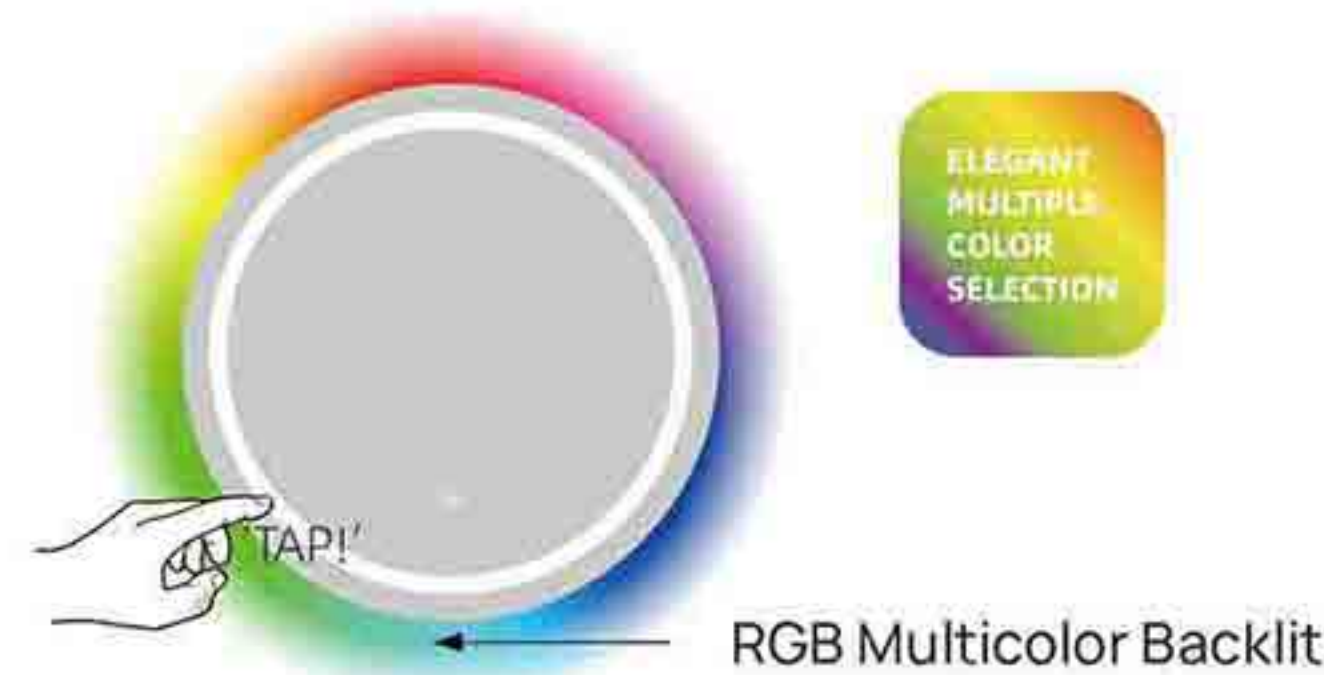

## ROCKER SWITCH

A sturdy and dependable rocker switch is employed to manage additional features.

## RGB LED

This represents YOWAY's cutting-edge light display technology. Utilizing an IC (Independent Control) chip, it enables multiple colors to be displayed simultaneously on a single strip light, creating a flowing rainbow effect.