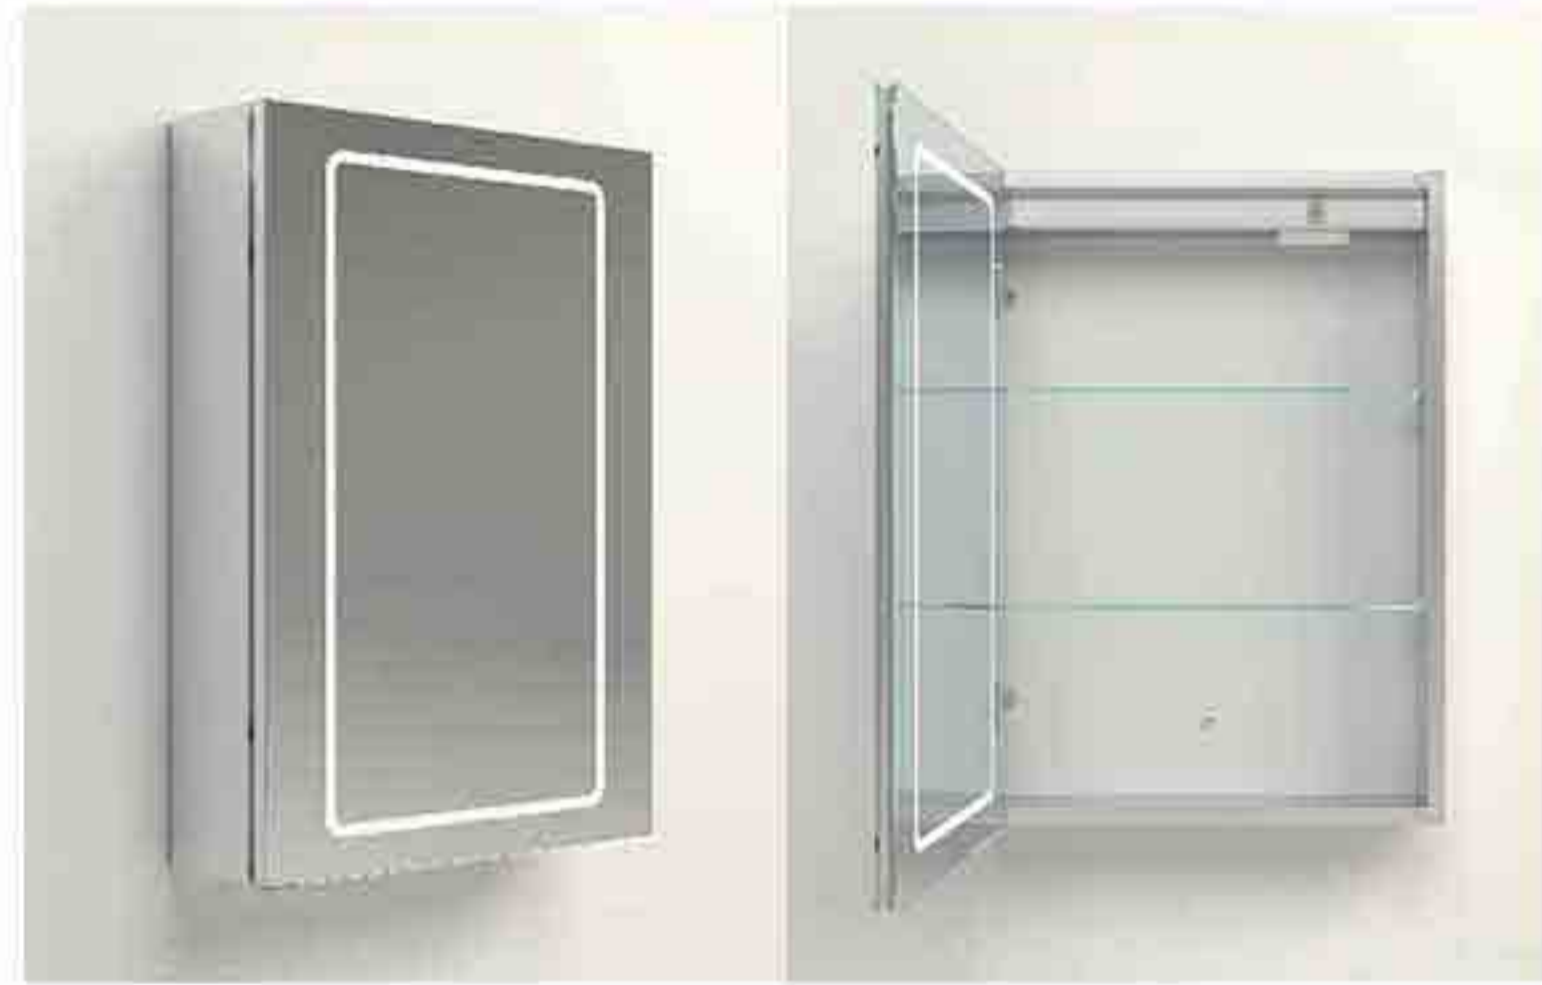

MC-03 / Silver