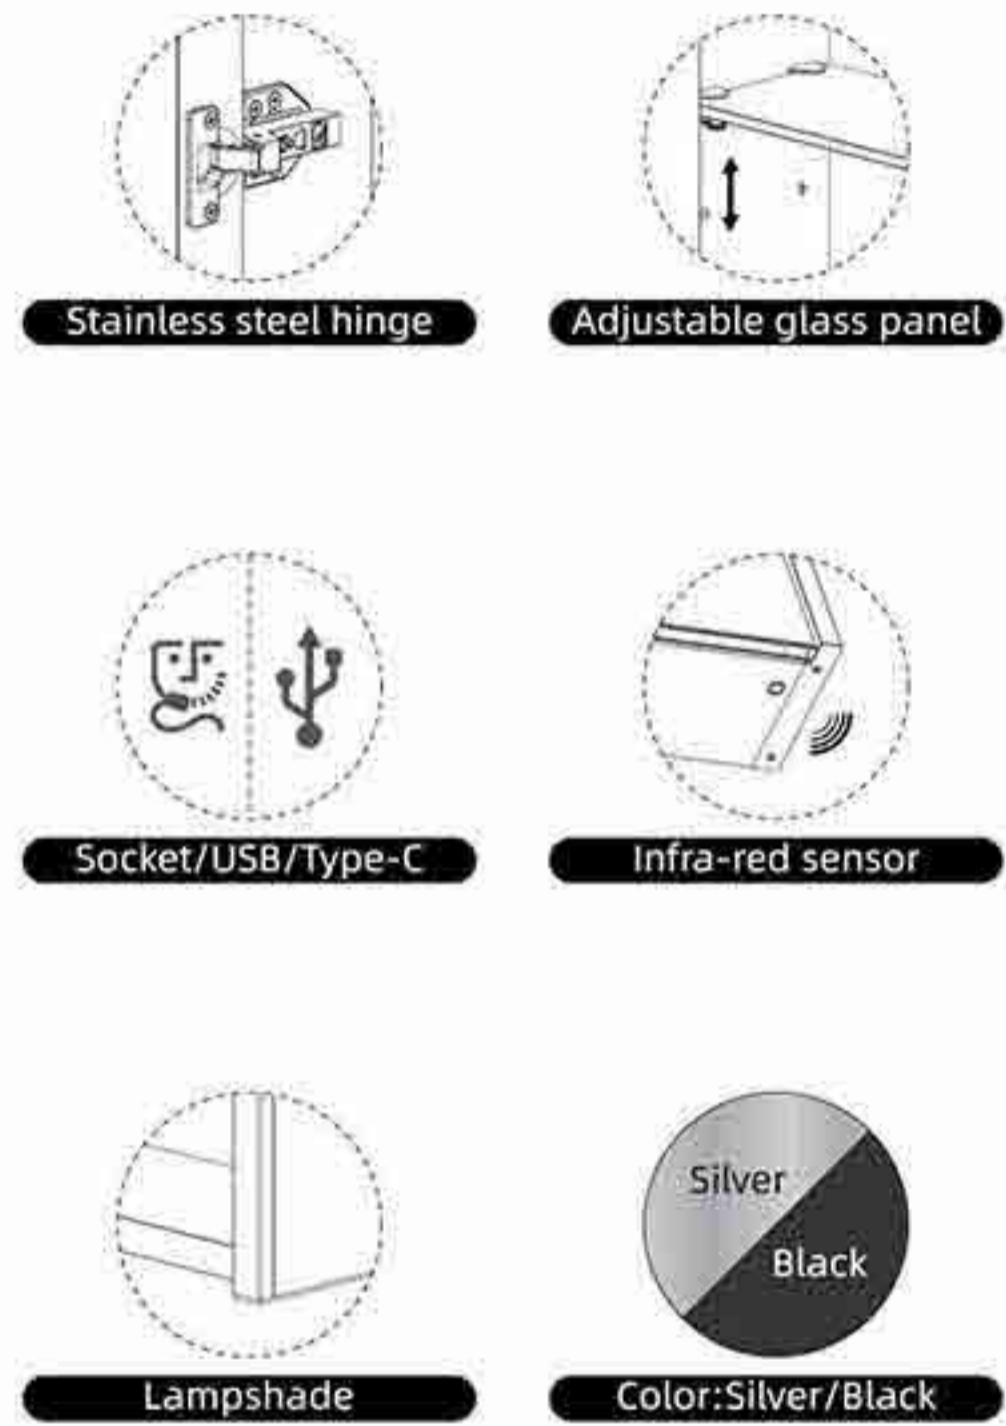

# Acrylic door Mirror cabinet

**Key features:**

- IR sensor
- Demister+Light (Warm-Natural-Cool)
- Door with acrylic
- Socket/USB/Type-C Charging
- Extra thin and lightweight aluminium frame
- Rust resistant copper-free mirror
- Eco-friendly

AMC-01 / Silver

AMC-01 / Black

AMC-02 / Silver

AMC-02 / Black

# Lampshade Mirror cabinet

- Key features:**
- IR sensor
  - Demister+Light (Warm-Natural-Cool)
  - Lampshade
  - Socket/USB/Type-C Charging
  - Extra thin and lightweight aluminium frame
  - Rust resistant copper-free mirror
  - Eco-friendly