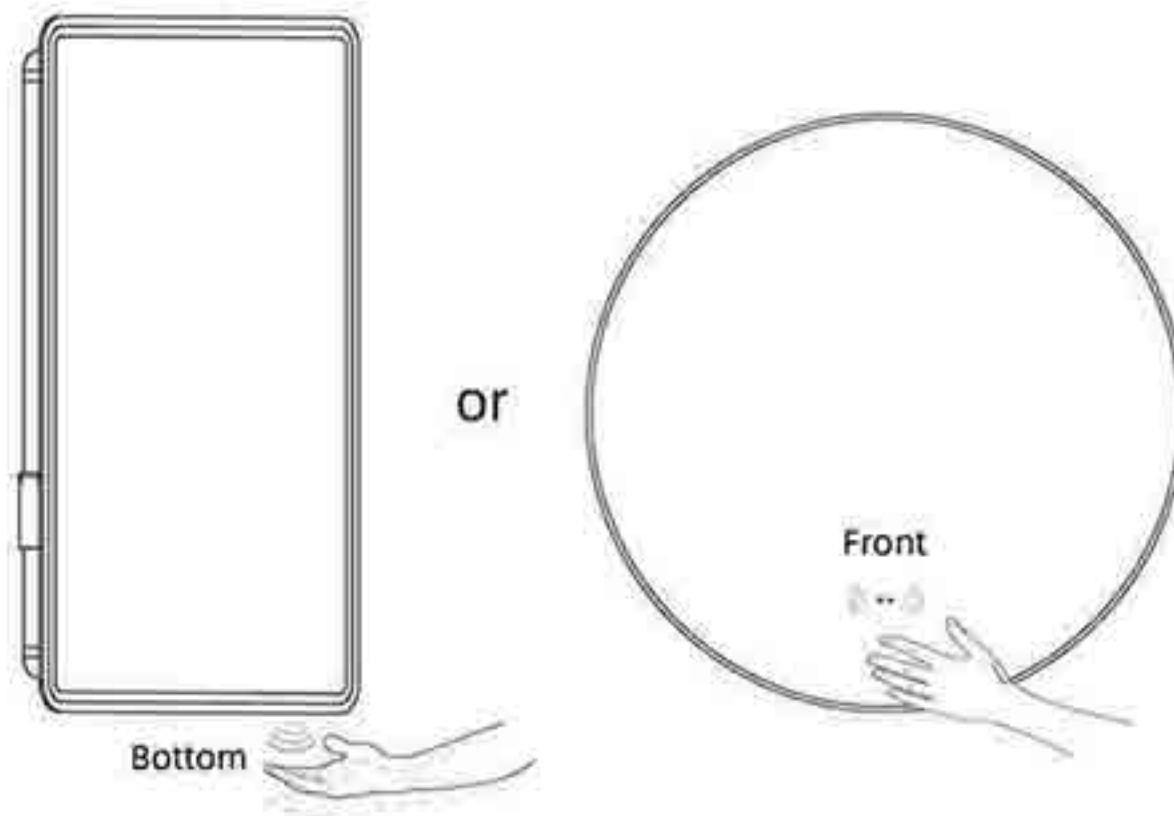

SMART KNOB SWITCH

- Dimming
- Demister
- Temperature/Humidity display
- Colour change
- Time/Date display

INFRA-RED SENSORS

Infrared sensors are activated with a simple wave of the hand. Advanced functionalities like dimming and color control, if present, are operated by hovering the hand near the sensor, located either under or in front of the mirror.

To activate, simply swipe your hand below or in front of the infrared sensor within its 80° induction range, with a distance of 50mm for induction.

DIGITAL CLOCK

MULTIPLE SENSOR

NIGHT LIGHT (TWO TOUCH BUTTON)

- **⏻ PWR Button:**
  - Quick tap to activate light and defogger (heating element activates for 15 minutes and then automatically switches off).
  - Press and hold to dim.
- **🌙 Night Light Button:**
  - The first quick touch activates the light at the lowest dimming setting (10%).
  - The second quick touch turns off the light and returns to the previous state.