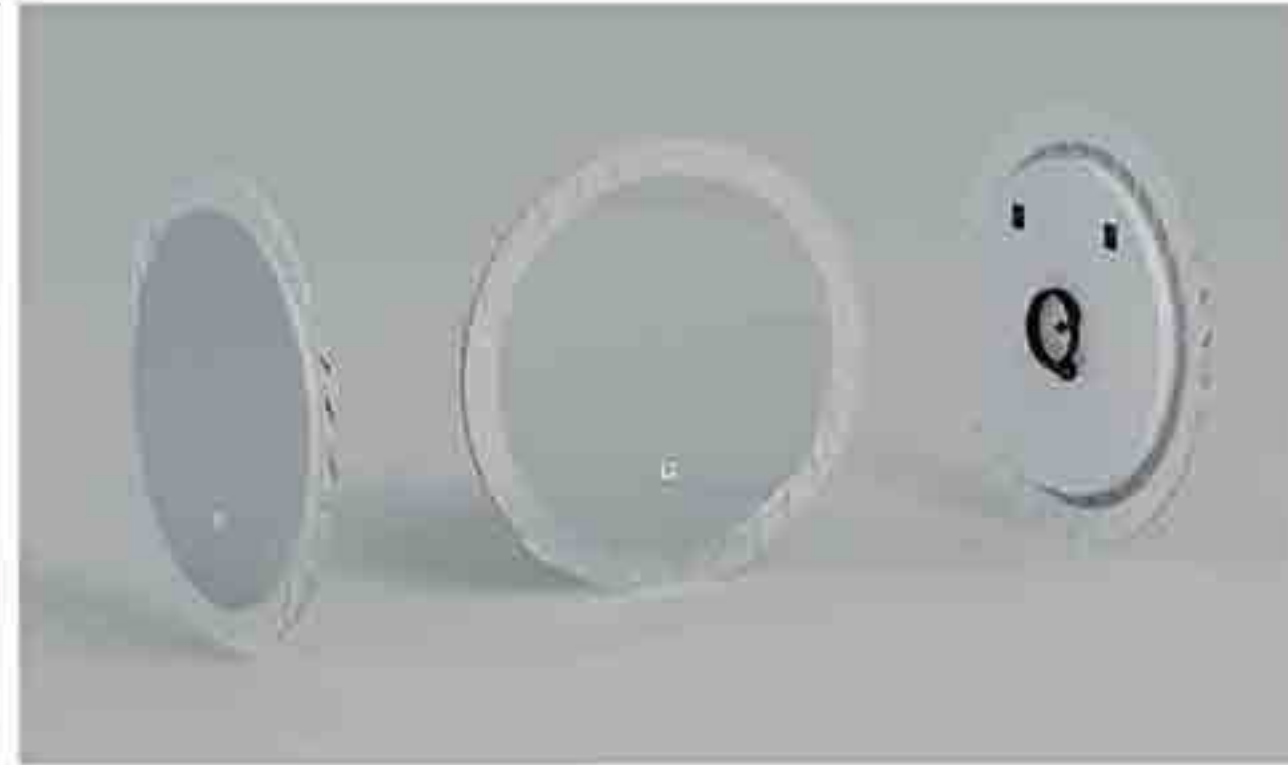

Acrylic Mirrors

Item Code	Diameter	Wled
YAC04	600	19W
YAC04	700	22W
YAC04	800	26W
YAC04	900	29W

Other sizes can be customized