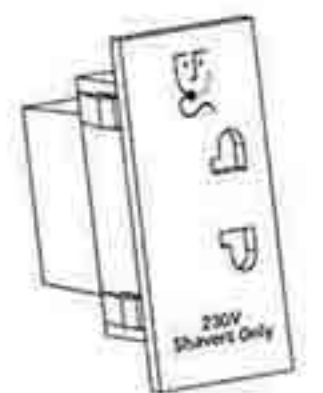

## SHAVER SOCKET

Waterproof cover

Open/close

European standard socket

E-012

Higher classification of waterproof with flip

E-012

Smaller width and suitable for narrow borders