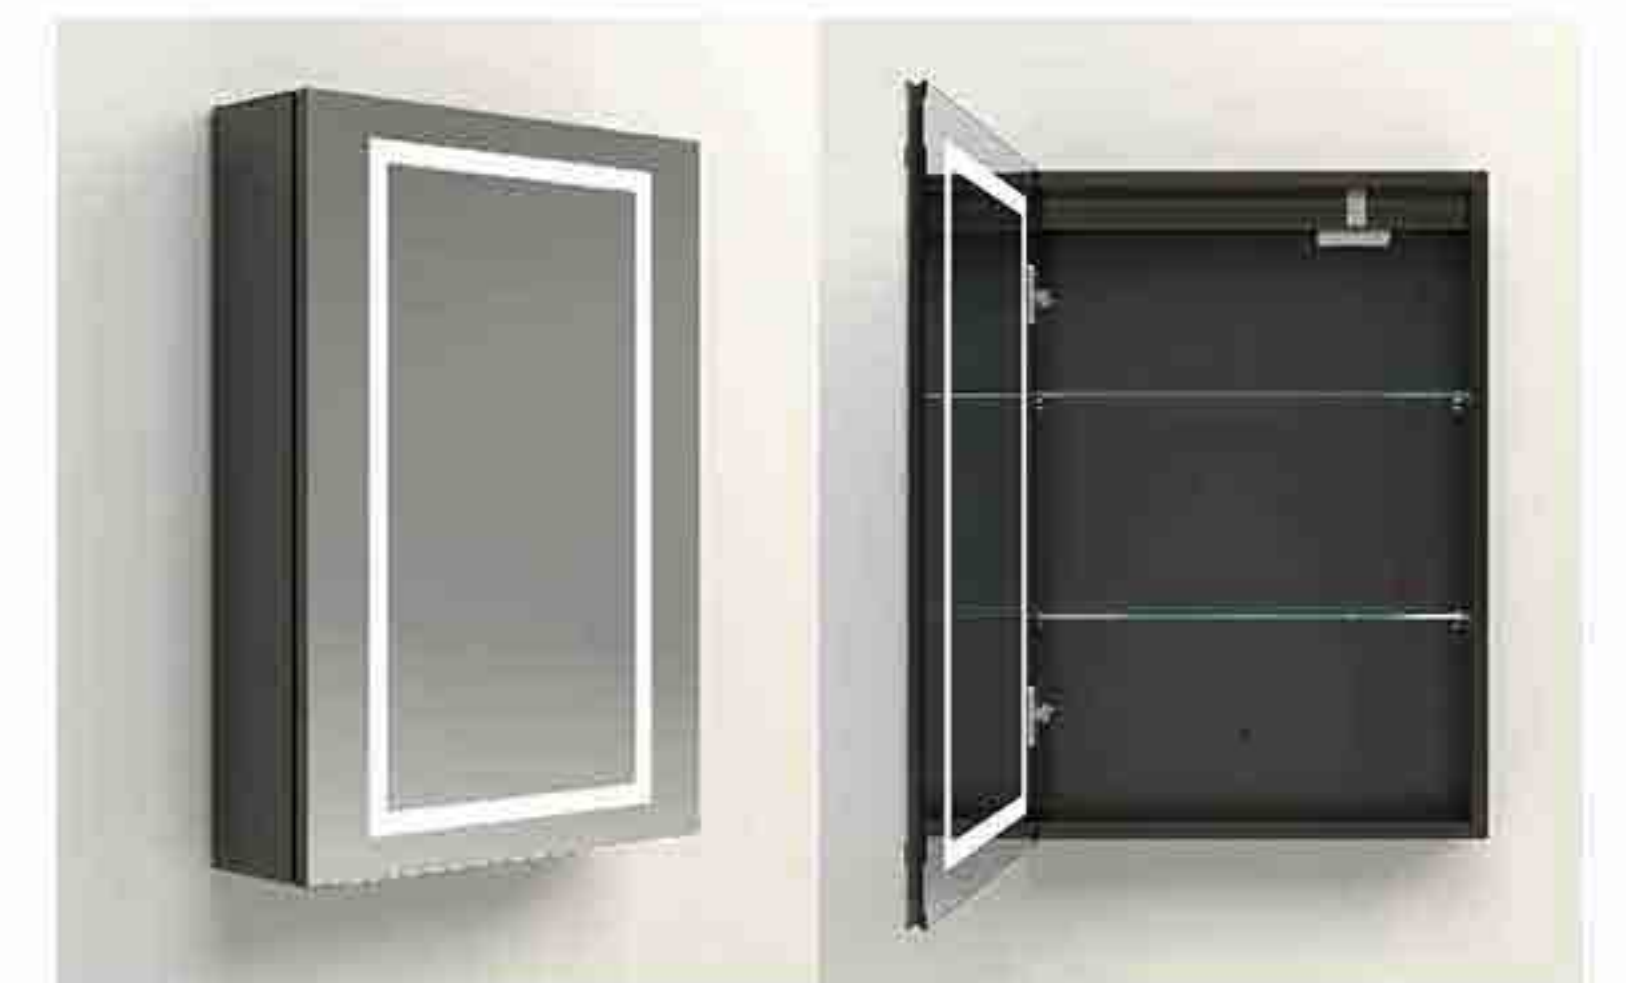

MC-02 / Black