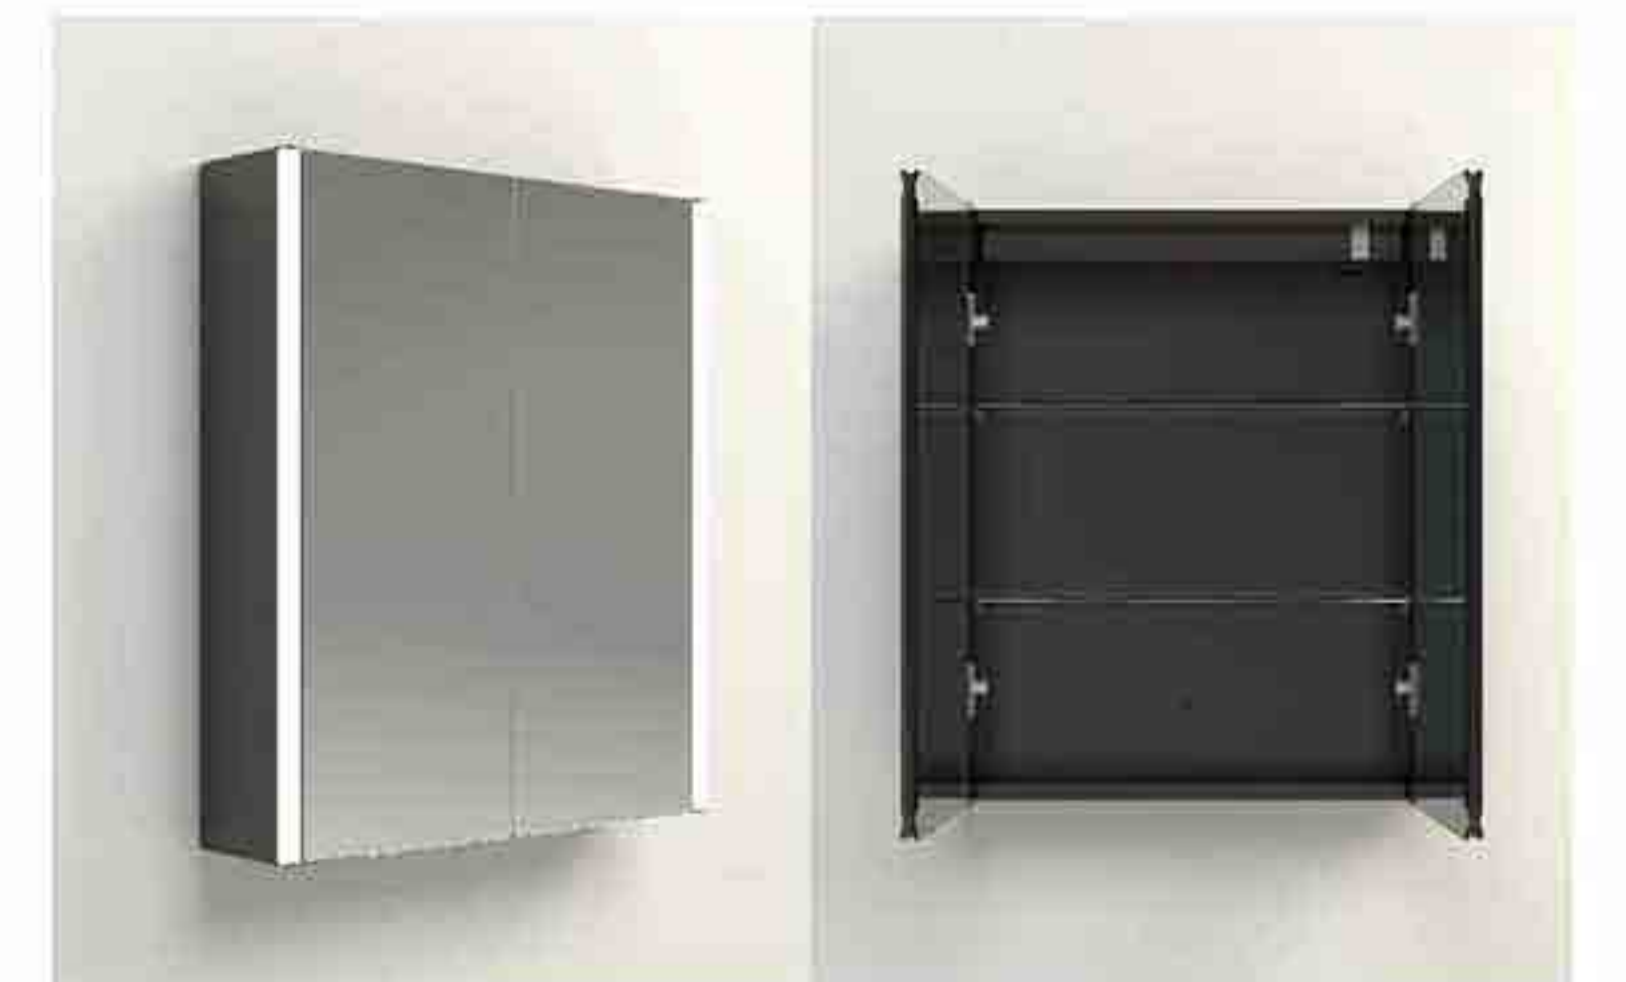

# Acrylic door Recessed cabinet

- Key features:**
- Touch sensor
  - Demister+Light (Warm-Natural-Cool)
  - Recessed acrylic door enclosure
  - Socket/USB/Type-C Charging
  - Extra thin and lightweight aluminium frame
  - Rust resistant copper-free mirror
  - Eco-friendly