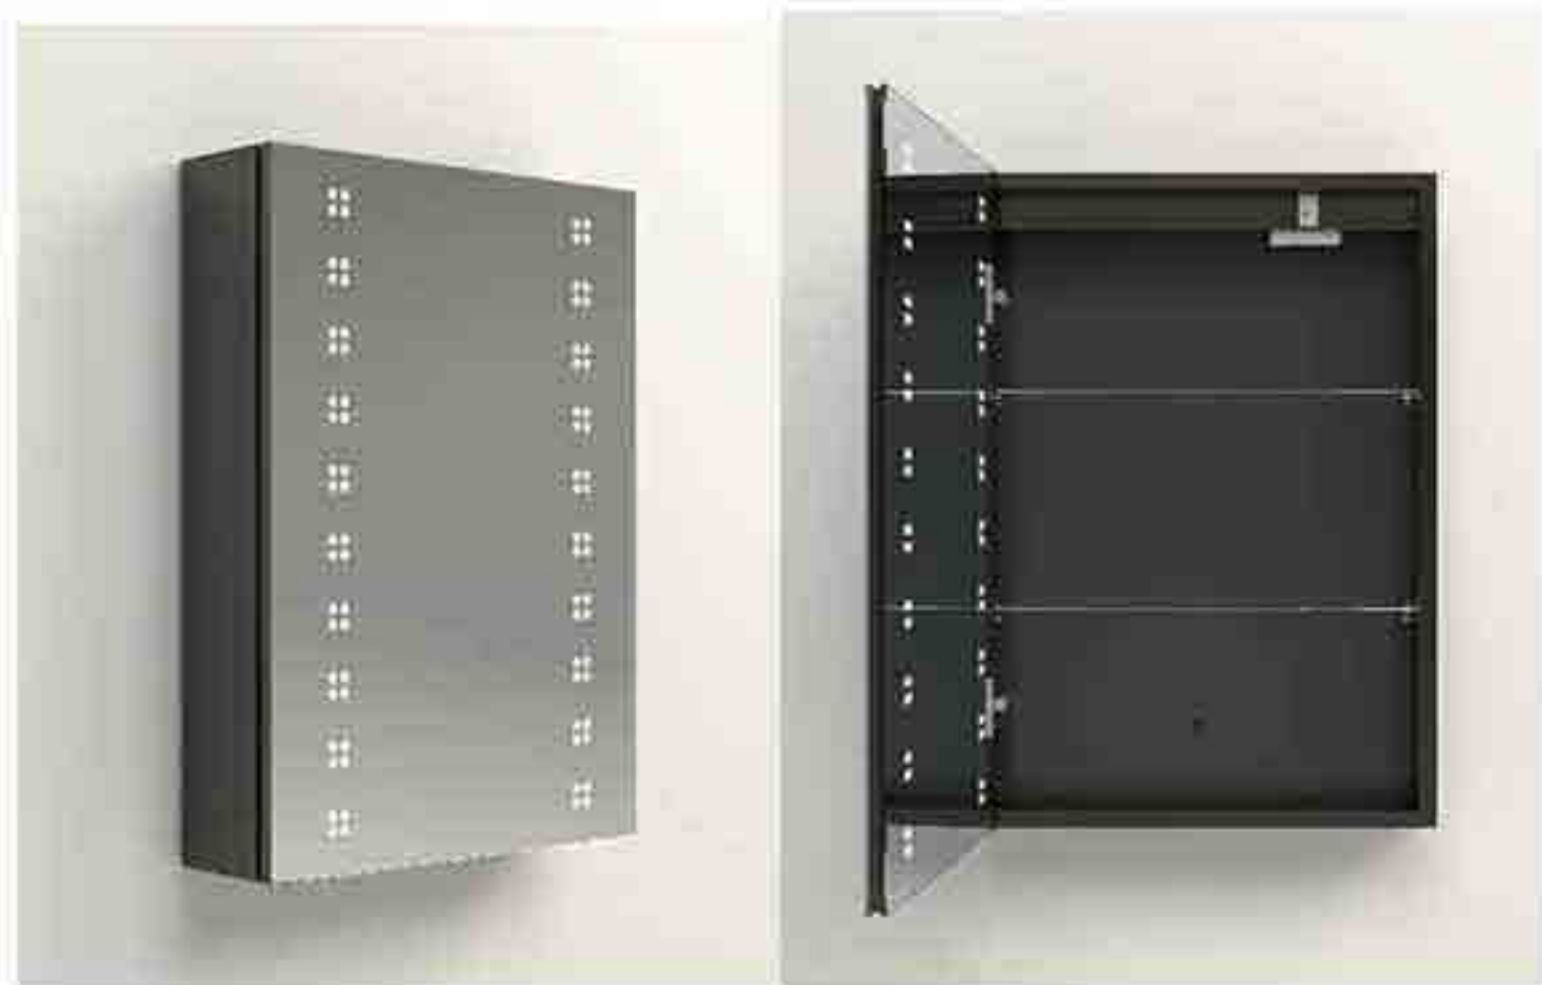

MC-04 / Black