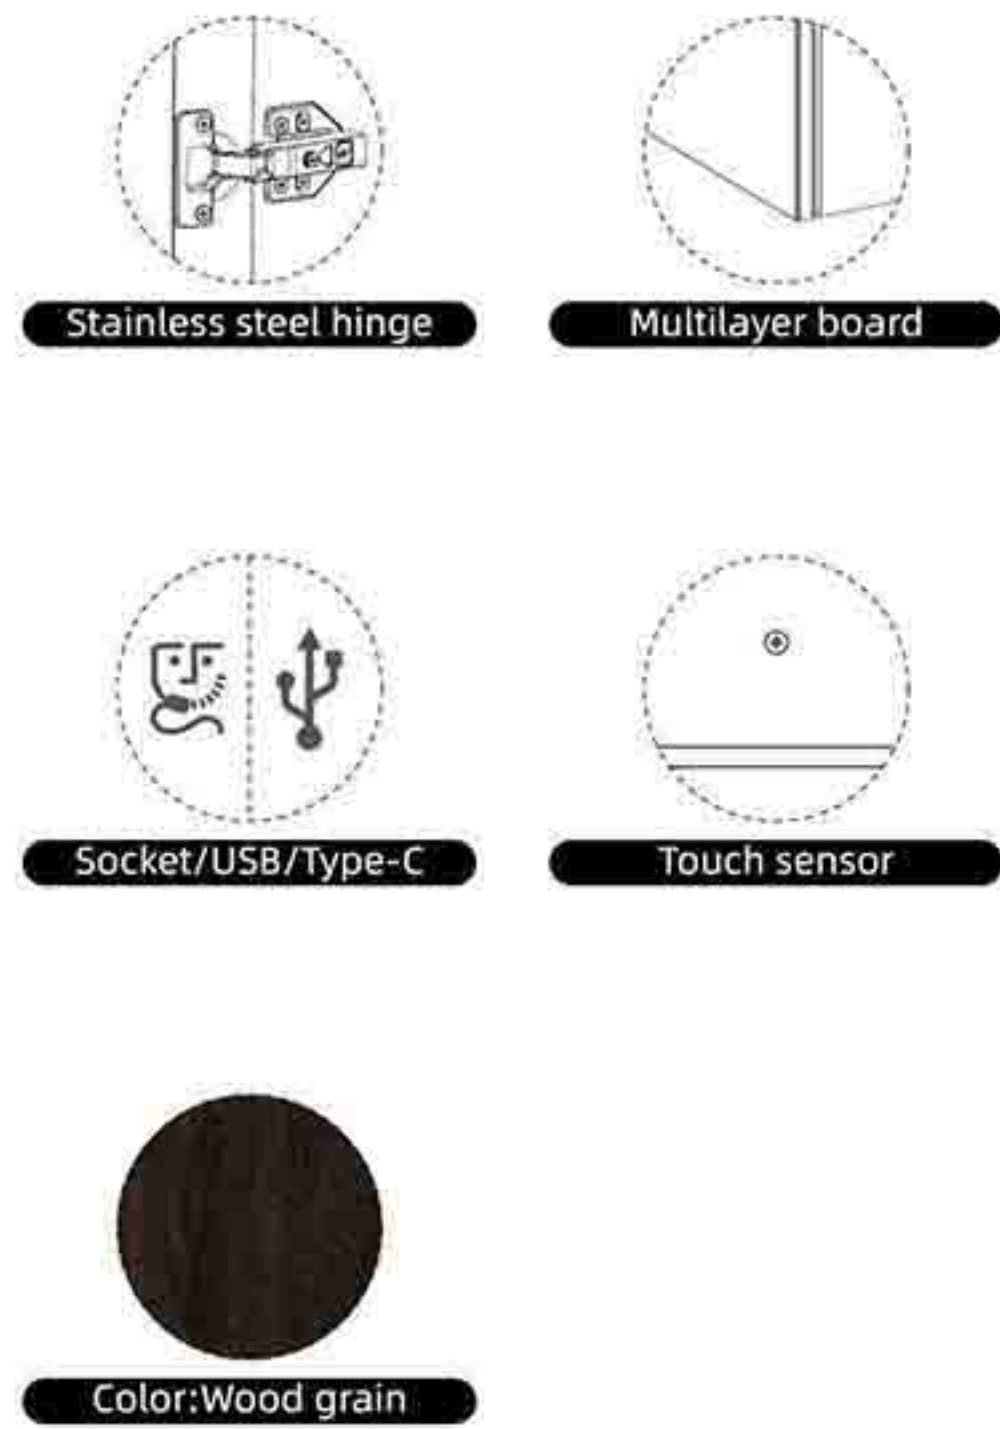

### Key features:

- Touch sensor
- Demister+Light (Warm-Natural-Cool)
- Recessed body
- Socket/USB/Type-C Charging
- Extra thin and lightweight aluminium frame
- Rust resistant copper-free mirror
- Eco-friendly

# Hardboard Mirror cabinet

- Key features:**
- Touch sensor
  - Demister+Light (Warm-Natural-Cool)
  - Socket/USB/Type-C Charging
  - Multilayer board
  - Color:wood grain
  - Rust resistant copper-free mirror
  - Eco-friendly