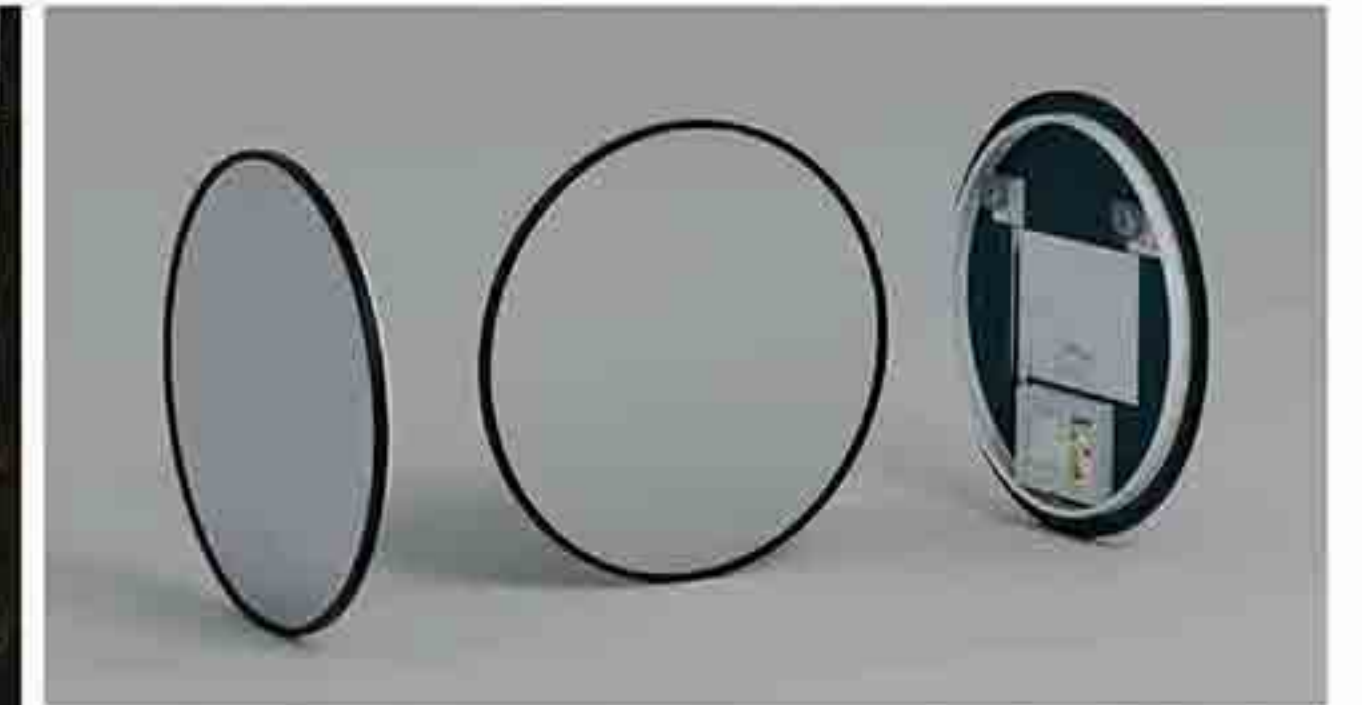

Framed Mirrors

Framed Mirrors

Item Code	Diameter	Wled
YFR01	600	19W
YFR01	700	22W
YFR01	800	26W
YFR01	900	29W

Other sizes can be customized