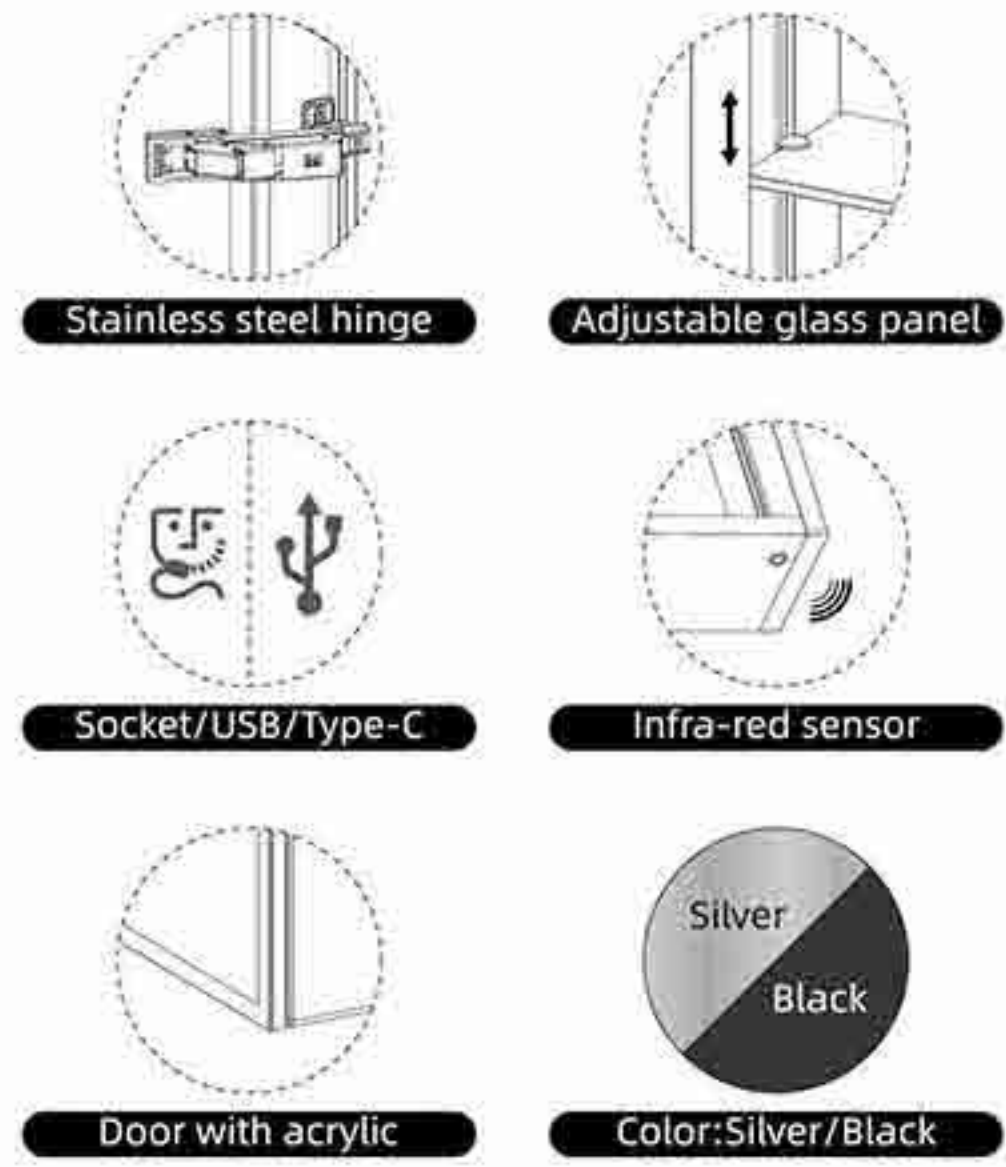

**MC-08** / Silver

**MC-08** / Black

**SMC-02** / Silver

**SMC-02** / Black

# Acrylic door Mirror cabinet

**Key features:**

- IR sensor
- Demister+Light (Warm-Natural-Cool)
- Door with acrylic
- Socket/USB/Type-C Charging
- Extra thin and lightweight aluminium frame
- Rust resistant copper-free mirror
- Eco-friendly