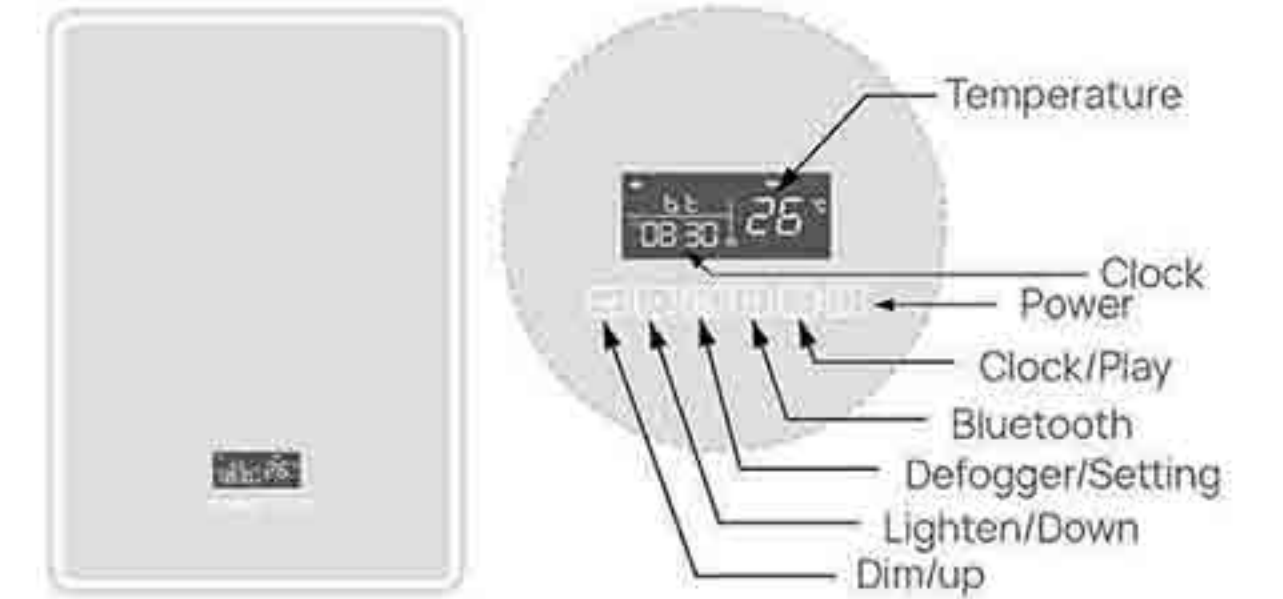

MULTIPLE SENSOR