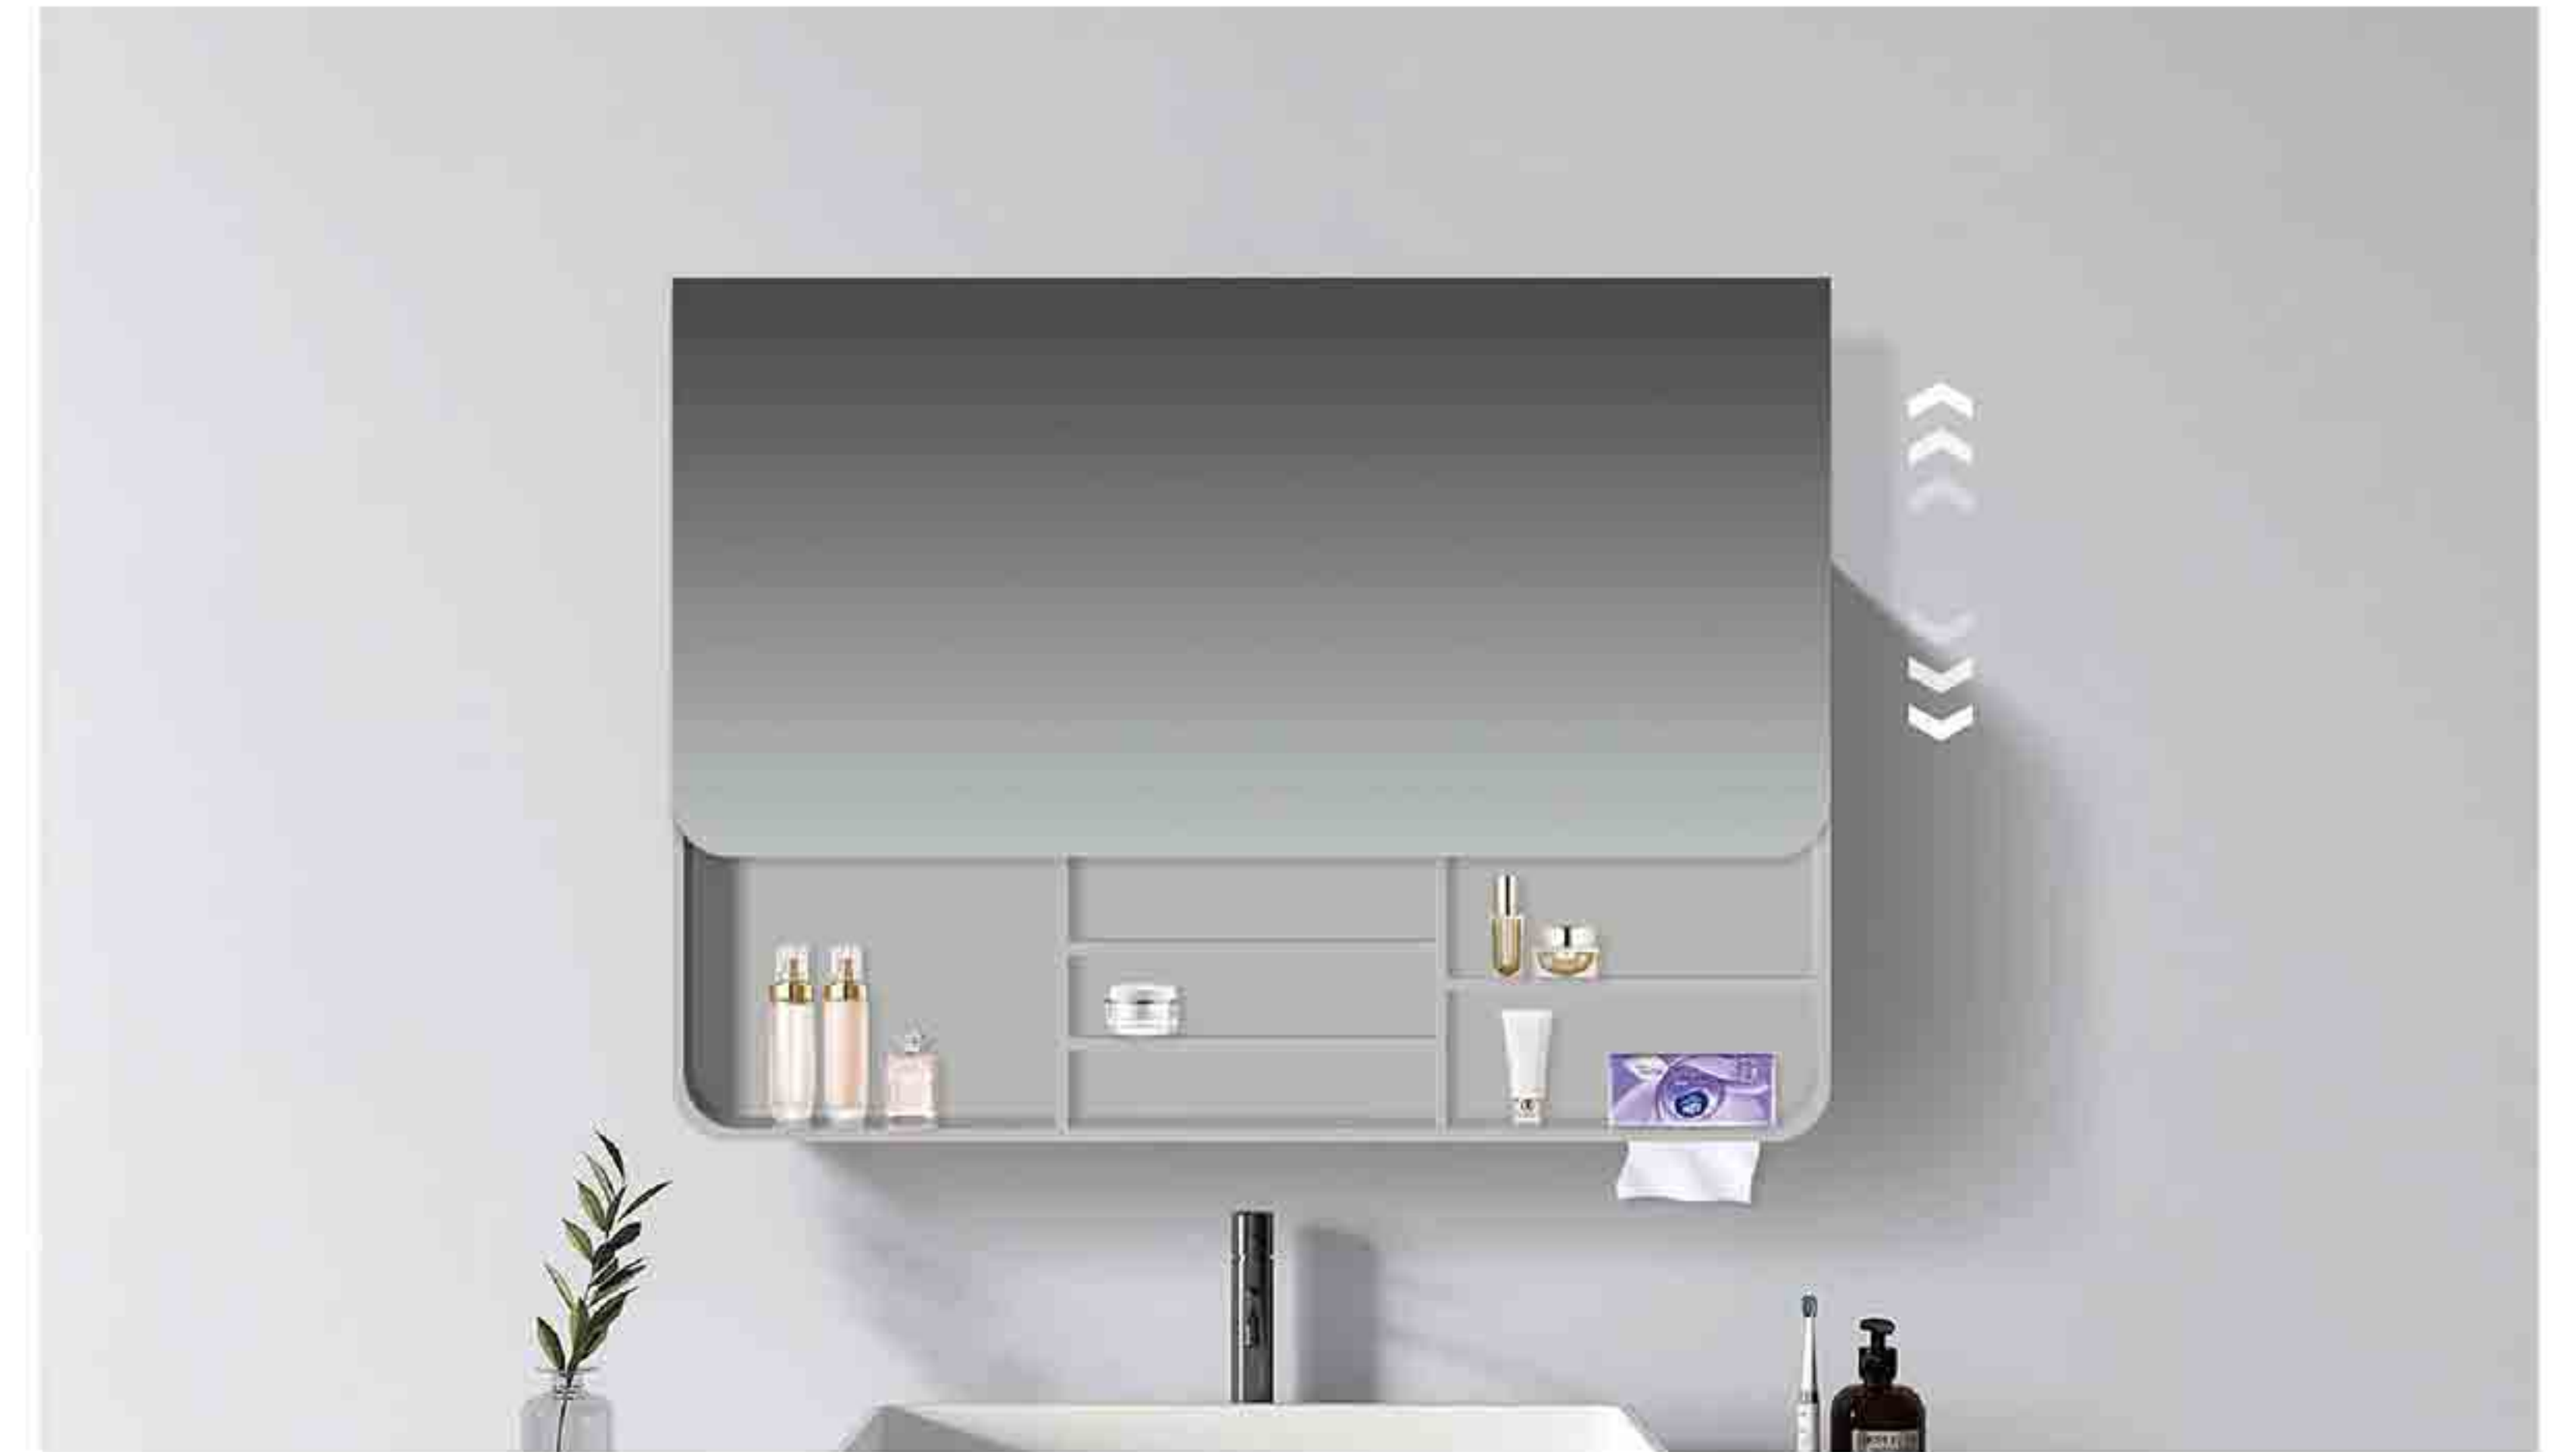

# Hardboard Mirror cabinet

- Key features:**
- Touch sensor
  - Demister+Light (Warm-Natural-Cool)
  - Socket/USB/Type-C Charging
  - Multilayer board
  - Color:wood grain
  - Rust resistant copper-free mirror
  - Eco-friendly

## Elevating Mirror Cabinet