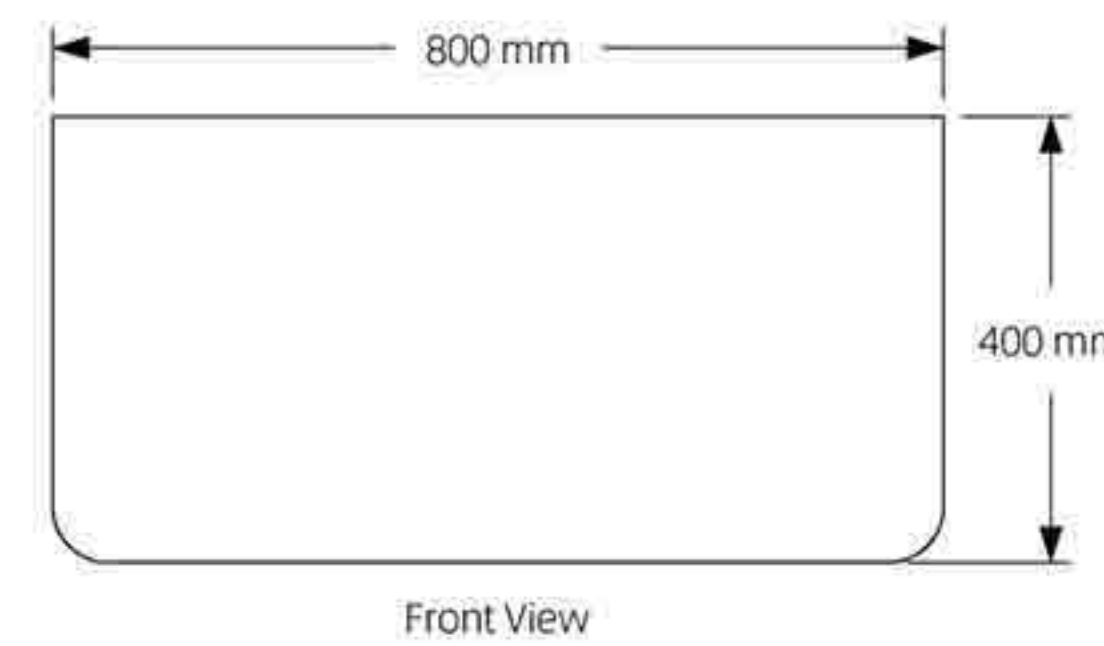

Elevating Mirror Cabinet

YEM01

- IR sensor
- Demister
- Light (Warm-Natural-Cool)
- Socket/USB/Type-C Charging
- Extra thin and lightweight aluminum frame
- Rust resistant copper-free mirror
- Eco-friendly