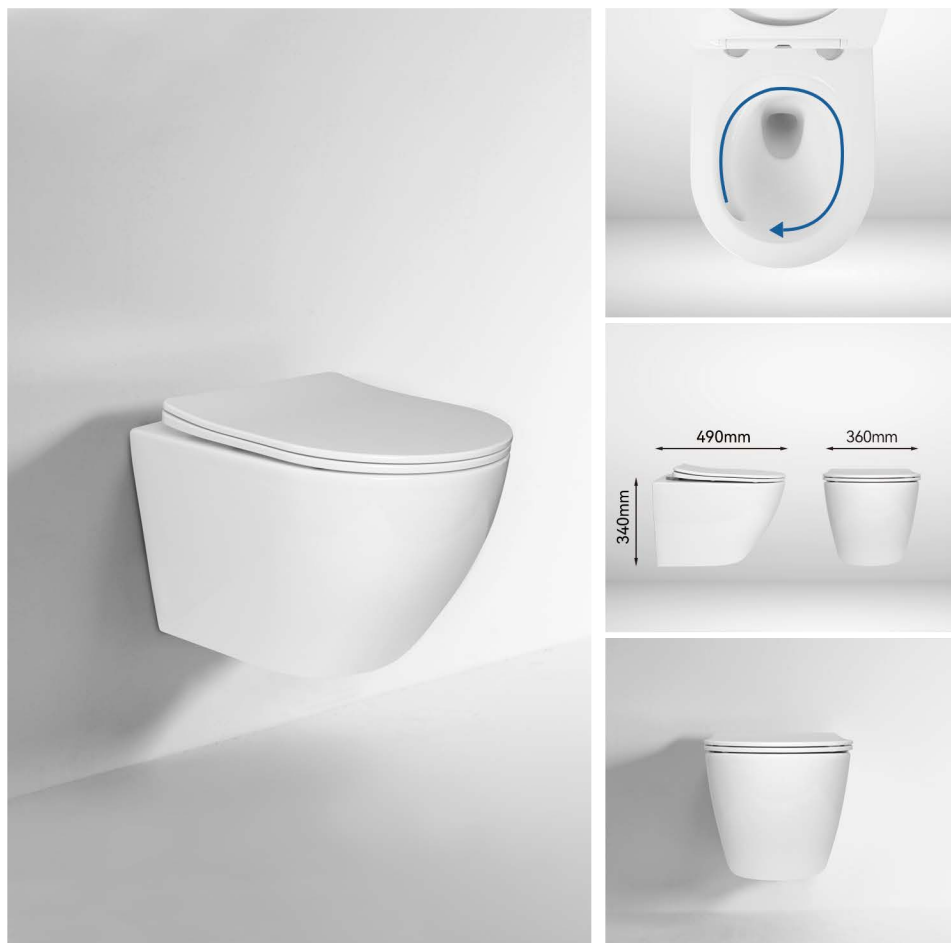

**G30**

Size: 530x355x350mm

Size:	<b>490x360x340mm</b>	Complements:	UF soft-closing seat&cover
Drainage Pattern:	P-trap	Technical accessories:	Universal fixing bracket for wall hung wc
Roughing-in:	180mm		

# G33

Wall hung wc with **SilentFlow** system

Size:	490x360x340mm	Complements:	UF soft-closing seat&cover
Drainage Pattern:	P-trap	Technical accessories:	Universal fixing bracket for wall hung wc
Roughing-in:	180mm		

# G38

Wall hung wc with **SilentFlow** system

Size:	535x365x350mm	Complements:	UF soft-closing seat&cover
Drainage Pattern:	P-trap	Technical accessories:	Universal fixing bracket for wall hung wc
Roughing-in:	180mm		

# G37

Wall hung wc with **SilentFlow** system

Size:	490x360x340mm	Complements:	UF soft-closing seat&cover
Drainage Pattern:	P-trap	Technical accessories:	Universal fixing bracket for wall hung wc
Roughing-in:	180mm		