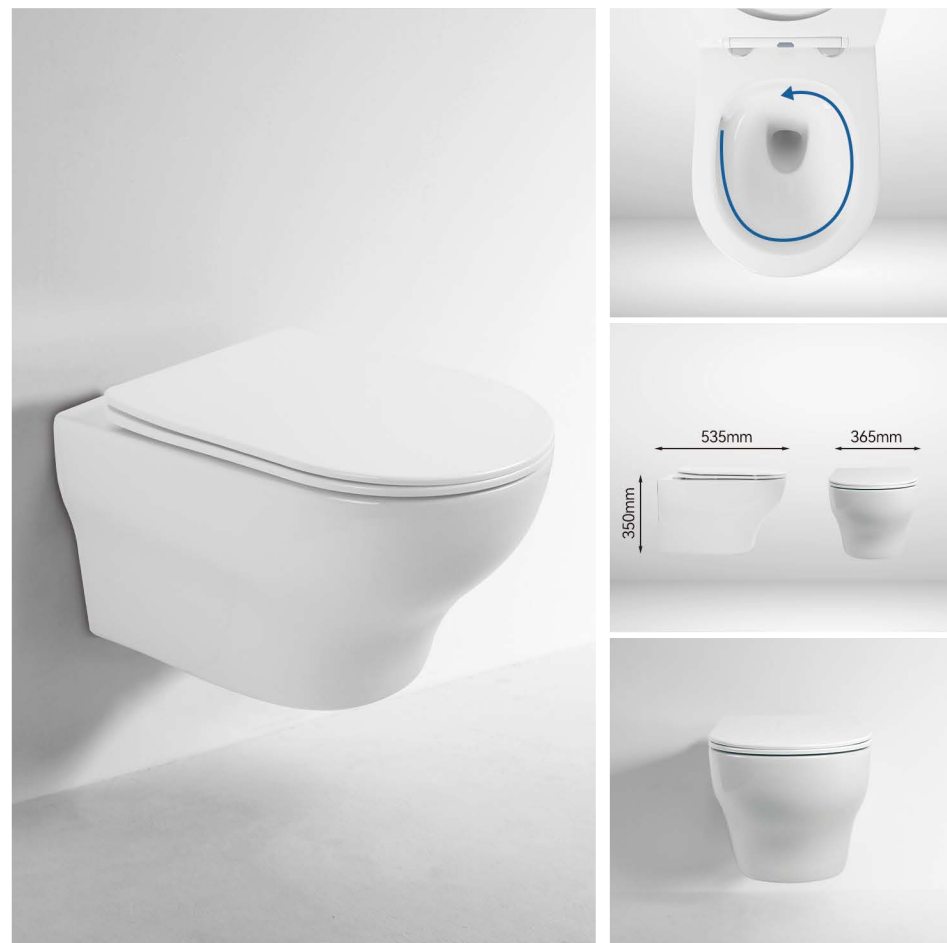

# G31

Wall hung wc with **SilentFlow** system

Size:	535x360x350mm	Complements:	UF soft-closing seat&cover
Drainage Pattern:	P-trap	Technical accessories:	Universal fixing bracket for wall hung wc
Roughing-in:	180mm		

**G30**

Size: 530x355x350mm

Size:	<b>490x360x340mm</b>	Complements:	UF soft-closing seat&cover
Drainage Pattern:	P-trap	Technical accessories:	Universal fixing bracket for wall hung wc
Roughing-in:	180mm		

# G33

Wall hung wc with **SilentFlow** system

Size:	490x360x340mm	Complements:	UF soft-closing seat&cover
Drainage Pattern:	P-trap	Technical accessories:	Universal fixing bracket for wall hung wc
Roughing-in:	180mm		

# G38

Wall hung wc with **SilentFlow** system

Size:	535x365x350mm	Complements:	UF soft-closing seat&cover
Drainage Pattern:	P-trap	Technical accessories:	Universal fixing bracket for wall hung wc
Roughing-in:	180mm		