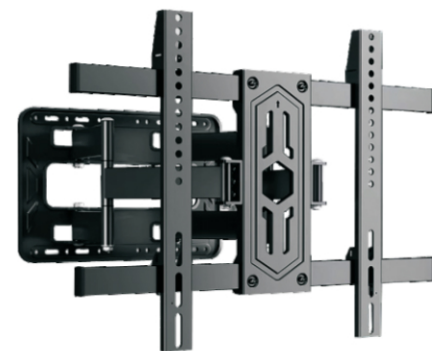

HT-10

Fit most:50-120"Screen
VESA:900*600mm(max)
QTY:1pcs