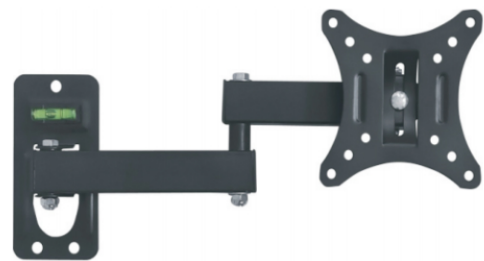

CP102

Fit most:10-32"Screen
VESA:100x100mm(max)
QTY:20pcs