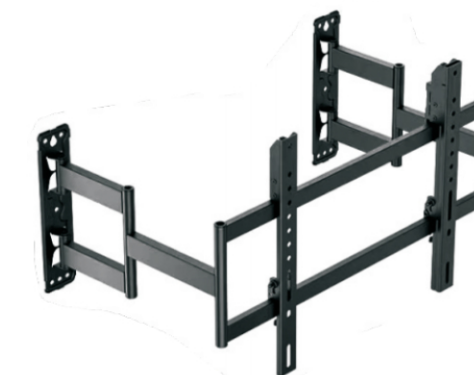

HT-100

Fit most:50-120"Screen
VESA:900*600mm(max)
QTY:1pcs