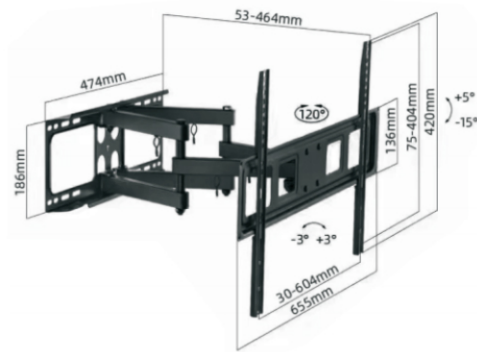

P6 NEW

Fit most:40-80"Screen
VESA:600x400mm(max)
QTY:4pcs

757-L400

Fit most:32-70"Screen
VESA:400x400mm(max)
QTY:4pcs

HT-L400

Fit most:26-55"Screen
VESA:200x200mm(max)
QTY:10pcs

P5

Fit most:32-60"Screen
VESA:400x400mm(max)
QTY:5pcs

767-L600

Fit most:40-75"Screen
VESA:600x400mm(max)
QTY:4pcs

P7

Fit most:55-85"Screen
VESA:600x420mm(max)
QTY:4pcs

L580

Fit most:37-80"Screen
 VESA:600x400mm(max)
 QTY:5pcs

L570

Fit most:32-70"Screen
 VESA:400x400mm(max)
 QTY:5pcs