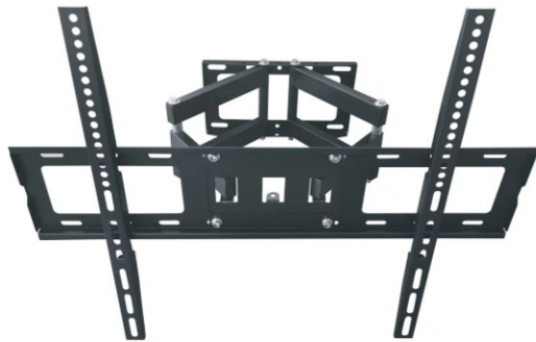

GJ-180P

Fit most:23-60"Screen
VESA:400x400mm(max)
QTY:4pcs

GJ-360P

Fit most:23-60"Screen
VESA:400x400mm(max)
QTY:4pcs

GJ-540P

Fit most:32-70"Screen
VESA:600x400mm(max)
QTY:4pcs

GJ-720P

Fit most:32-80"Screen
VESA:600x400mm(max)
QTY:4pcs

GJ-P800

Fit most:40-100"Screen
VESA:700x600mm(max)
QTY:5pcs

D2-F

Fit most:32-55"Screen
VESA:400x400mm(max)
QTY:20pcs

C3-F

Fit most:40-65"Screen
VESA:600x400mm(max)
QTY:10pcs

C1-T

Fit most:17-37"Screen
VESA:200x200mm(max)
QTY:10pcs