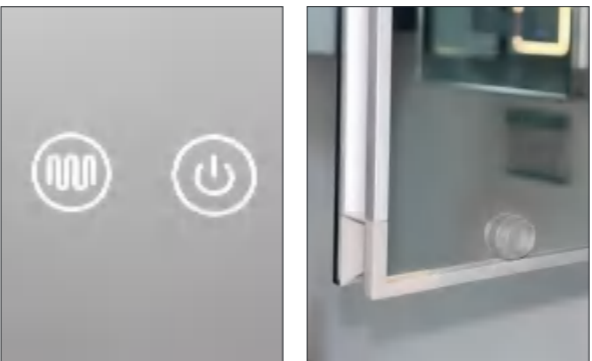

PRODUCT DETAILS