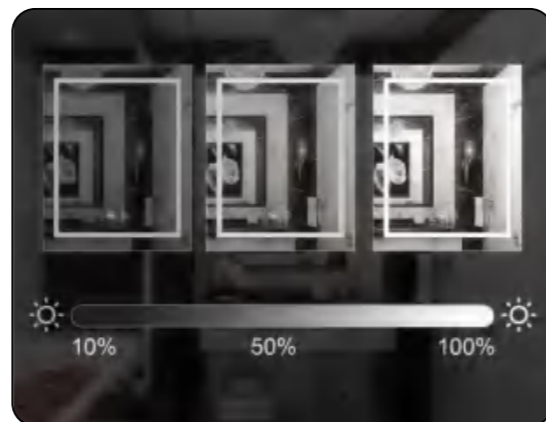

DEMISTER

SENSOR SWITCH

CLOCK DISPLAY

BACKLIT LIGHTING

BLUE TOOTH

DIMMABLE

DISPLAY SCREEN

TIME&TEMPERATURE DISPLAY