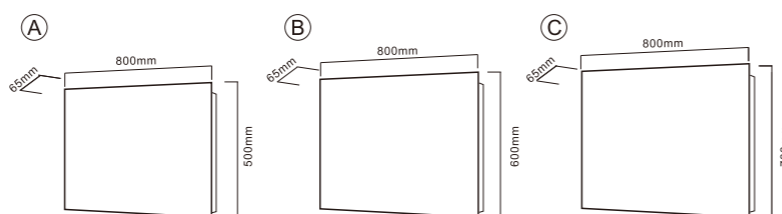

MAW-507

Led Mirror
Main Material: Aluminum+Copper Mirror
Size:L800*H600*D35 MM
Function: Touch Switch+LED Light
+Demister+Dimmable+3CCT