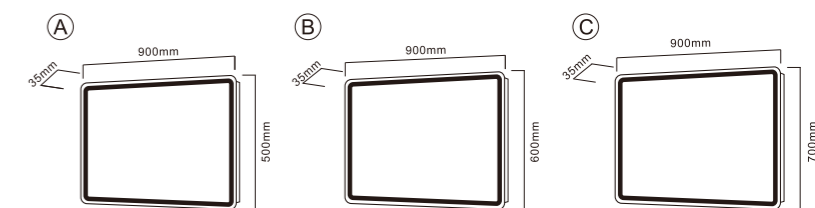

PRODUCT DETAILS

**MAW-505**

Led Mirror  
 Main Material: Aluminum+Copper Mirror  
 Size: L600\*H400\*D35 MM  
 Function: Touch Switch+LED Light  
 +Demister+Dimmable+3CCT

PRODUCT DETAILS

**MAW-506**

Led Mirror  
 Main Material: Aluminum+Copper Mirror  
 Size: L700\*H500\*D35 MM  
 Function: Touch Switch+LED Light  
 +Demister+Dimmable+3CCT

PRODUCT DETAILS

**MAW-507**

Led Mirror  
 Main Material: Aluminum+Copper Mirror  
 Size:L800\*H600\*D35 MM  
 Function: Touch Switch+LED Light  
 +Demister+Dimmable+3CCT

PRODUCT DETAILS

**MAW-508**

Led Mirror  
 Main Material: Aluminum+Copper Mirror  
 Size: L700\*H700\*D35 MM  
 Function: Touch Switch+LED Light  
 +Demister+Dimmable+3CCT