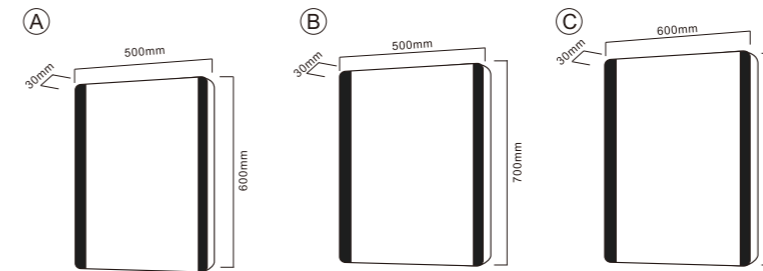

**MAW-502**

Aluminum Mirror  
 Main Material: Aluminum  
 +Copper Mirror  
 Size: L500\*H700\*D30 MM  
 Customizable Sizes and Colors

**MSF-503**

Stainless Steel Hexagonal Mirror  
 Main material: Stainless Steel  
 +Copper Mirror  
 Size: L880\*H762\*D30 MM  
 Customizable Sizes and Colors

**MTF-504**

Steel With Powder Coating Mirror  
 Main Material: Steel With Powder  
 Coated  
 +Copper Mirror  
 Size: L400\*H900\*D30 MM  
 Customizable Sizes and Colors

PRODUCT DETAILS

**MTF-501**

Led Mirror  
 Main Material: Steel With Powder Coated+Copper Mirror  
 Size: L400\*H600\*D30 MM  
 Function: Touch Switch+LED Light +Demister+Dimmable+3CCT

PRODUCT DETAILS

**MTF-502**

Led Mirror  
 Main Material: Steel With Powder Coated +Copper Mirror  
 Size: L500\*H700\*D30 MM  
 Function: Touch Switch+LED Light +Demister+Dimmable+3CCT

PRODUCT DETAILS

**MAW-503**