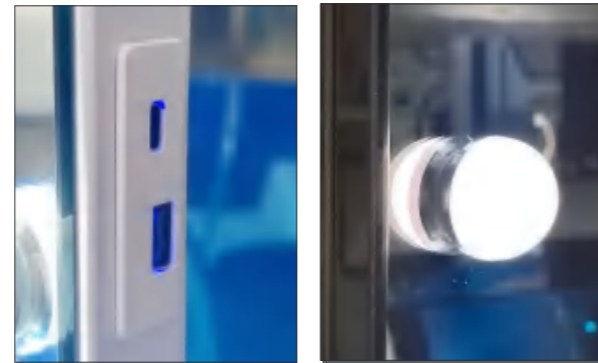

PRODUCT DETAILS

**MAW-512**

Led Mirror  
 Main Material: Aluminum+Copper Mirror  
 Size: L500\*H800\*D35 MM  
 Function: Touch Switch+LED Light +Demister+Dimmable +3CCT

PRODUCT DETAILS

**CF-250210**

Led Mirror  
 Main Material: Steel With Powder Coated  
 +Copper Mirror  
 Size: L500\*H420\*D140MM  
 Function: Touch Switch+LED Light  
 +Demister+Dimmable+3CCT