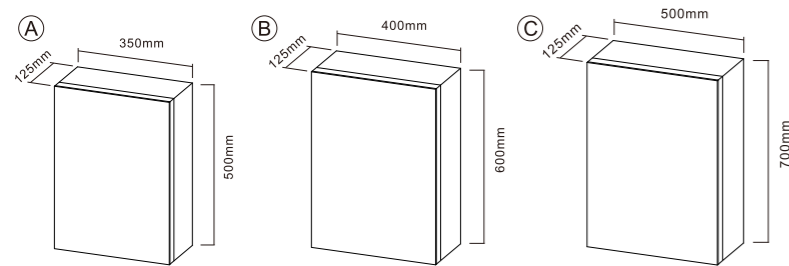

PRODUCT DETAILS

**CSD-502**

Stainless Steel Mirror Cabinet  
Main Material: Stainless Steel  
+Copper Mirror  
Size: L600\*H700\*D130 MM

PRODUCT DETAILS

**CST-503**

Stainless Steel Mirror Cabinet  
Main Material: Stainless Steel  
+Copper Mirror  
Size: L800\*H600\*D130 MM

PRODUCT DETAILS

**CSS-504**

Stainless Steel Mirror Cabinet  
Main Material: Stainless Steel  
+Copper Mirror  
Size: L500\*H700\*D130 MM

PRODUCT DETAILS

**CAS-501**  
 Aluminum Mirror Cabinet  
 Main Material: Aluminum  
 +Copper Mirror  
 Size: L500\*H700\*D125 MM

PRODUCT DETAILS

**CAD-502**  
 Aluminum Mirror Cabinet  
 Main Material: Aluminum  
 +Copper Mirror  
 Size: L600\*H700\*D125 MM

PRODUCT DETAILS

**CAT-503**  
 Aluminum Mirror Cabinet  
 Main Material: Aluminum  
 +Copper Mirror  
 Size: L900\*H600\*D125 MM

PRODUCT DETAILS

**CAS-504**  
 Aluminum Mirror Cabinet  
 Main Material: Aluminum  
 +Copper Mirror  
 Size: L500\*H700\*D125 MM

PRODUCT DETAILS

**CTS-505**  
 Steel Mirror Cabinet  
 Main Material: Steel With  
 Powder Coated  
 +Copper Mirror  
 Size: L520\*H820\*D145 MM