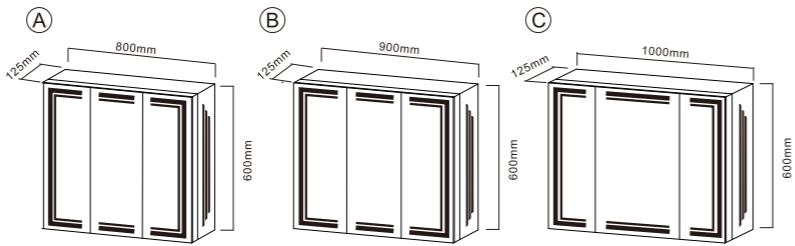

**CTD-502**

Steel Mirror Cabinet  
 Main Material: Steel With Powder Coated  
 +Copper Mirror  
 Size: L600\*H700\*D130 MM

PRODUCT DETAILS

**CTT-503**

Steel Mirror Cabinet  
 Main Material: Steel With Powder Coated+Copper Mirror  
 Size: L900\*H600\*D130 MM

PRODUCT DETAILS

**CAS-505**

Aluminum Mirror Cabinet  
 Main Material: Aluminum  
 +Copper Mirror  
 Size: L500\*H700\*D125 MM  
 Function: Touch Switch+LED Light  
 +Demister+Dimmable  
 +3CCT

PRODUCT DETAILS

**CAD-506**

Aluminum Mirror Cabinet  
 Main Material: Aluminum  
 +Copper Mirror  
 Size: L600\*H700\*D125 MM  
 Function: Touch Switch+LED Light  
 +Demister+Dimmable  
 +3CCT

PRODUCT DETAILS

**CAT-507**

Aluminum Mirror Cabinet  
 Main Material: Aluminum  
 +Copper Mirror  
 Size: L900\*H600\*D125 MM  
 Function: Touch Switch+LED Light  
 +Demister+Dimmable+3CCT

PRODUCT DETAILS

**CTS-508**

Aluminum Mirror Cabinet  
 Main Material: Aluminum  
 +Copper Mirror  
 Size: L600\*H700\*D125 MM  
 Function: Touch Switch+LED Light  
 +Demister+Dimmable+3CCT