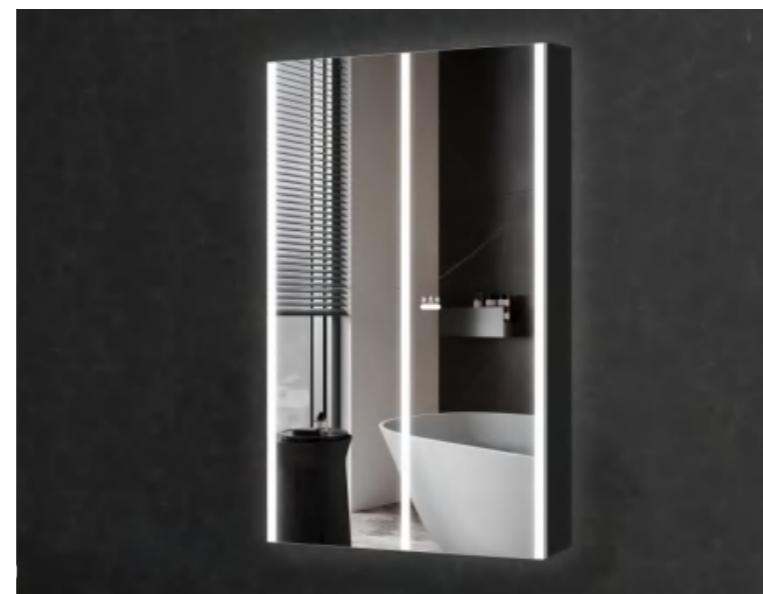

PRODUCT DETAILS

**CF-250206**

Steel Mirror Cabinet  
 Main Material: Steel + Mirror  
 Size: L1200\*H600\*D130 MM  
 Function: Touch Switch+LED Light  
 +Demister+Dimmable  
 +Illuminated Shelves

These features can be customized and integrated into the products as per your requirements.