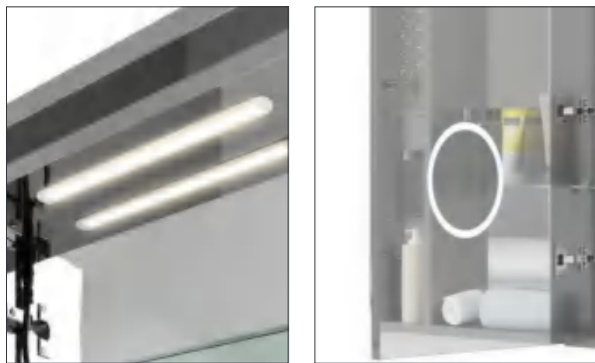

PRODUCT DETAILS

**CTD-508**

Steel Mirror Cabinet  
 Main Material: Steel With Powder Coated+Copper Mirror  
 Size: L800\*H600\*D130 MM  
 Function: Touch Switch+LED Light +Demister+Dimmable+3CCT

PRODUCT DETAILS