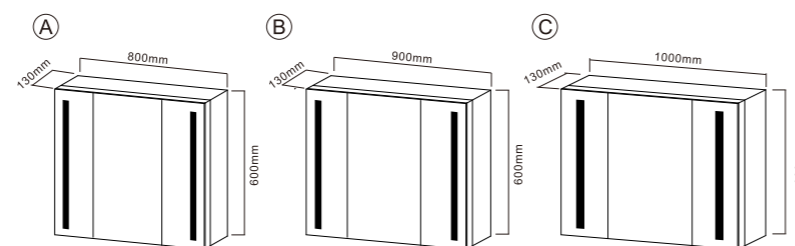

PRODUCT DETAILS

**CSD-506**

Stainless Steel Mirror Cabinet  
 Main Material: Stainless Steel  
 +Copper Mirror  
 Size: L600\*H700\*D130 MM  
 Function: Touch Switch+LED Light  
 +Demister+Dimmable  
 +3CCT

PRODUCT DETAILS

**CSD-507**

Stainless Steel Mirror Cabinet  
 Main Material: Stainless Steel  
 +Copper Mirror  
 Size: L800\*H600\*D130 MM  
 Function: Touch Switch+LED Light  
 +Demister+Dimmable+3CCT

PRODUCT DETAILS

**CST-508**

Stainless Steel Mirror Cabinet  
 Main Material: Stainless Steel  
 +Copper Mirror  
 Size: L500\*H700\*D130 MM  
 Function: Touch Switch+LED Light  
 +Demister+Dimmable+3CCT

PRODUCT DETAILS

**CAS-505**

Aluminum Mirror Cabinet  
 Main Material: Aluminum  
 +Copper Mirror  
 Size: L500\*H700\*D125 MM  
 Function: Touch Switch+LED Light  
 +Demister+Dimmable  
 +3CCT

PRODUCT DETAILS