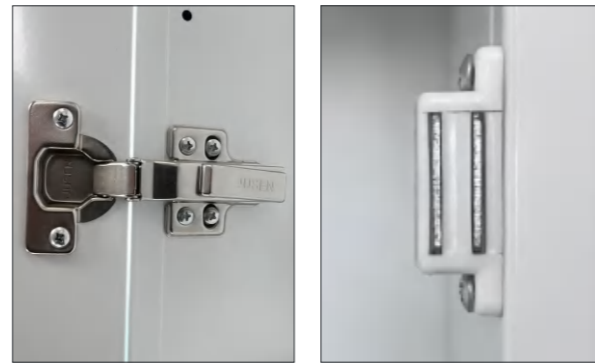

Focus on  
Smart Mirror  
Cabinets and Led Mirrors

PRODUCT DETAILS

**CTS-501**

Steel Mirror Cabinet  
 Main Material: Steel With Powder Coated  
 +Copper Mirror  
 Size: L500\*H700\*D130 MM

PRODUCT DETAILS

**CTD-502**

Steel Mirror Cabinet  
 Main Material: Steel With Powder Coated  
 +Copper Mirror  
 Size: L600\*H700\*D130 MM

PRODUCT DETAILS

**CTT-503**

Steel Mirror Cabinet  
 Main Material: Steel With Powder Coated+Copper Mirror  
 Size: L900\*H600\*D130 MM

PRODUCT DETAILS

**CTS-504**

Steel Mirror Cabinet  
 Main Material: Steel With Powder Coated+Copper Mirror  
 Size: L500\*H700\*D130 MM

PRODUCT DETAILS

**CSS-501**

Stainless Steel Mirror Cabinet  
Main Material: Stainless Steel  
+Copper Mirror  
Size: L500\*H700\*D130 MM

PRODUCT DETAILS

**CSD-502**

Stainless Steel Mirror Cabinet  
Main Material: Stainless Steel  
+Copper Mirror  
Size: L600\*H700\*D130 MM

PRODUCT DETAILS

**CST-503**

Stainless Steel Mirror Cabinet  
Main Material: Stainless Steel  
+Copper Mirror  
Size: L800\*H600\*D130 MM