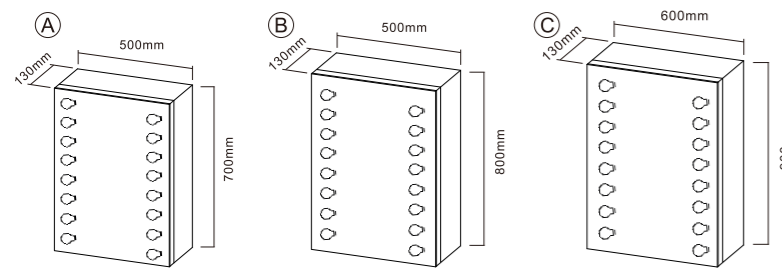

**CTD-502**

Steel Mirror Cabinet  
 Main Material: Steel With Powder Coated  
 +Copper Mirror  
 Size: L600\*H700\*D130 MM

PRODUCT DETAILS

**CTT-503**

Steel Mirror Cabinet  
 Main Material: Steel With Powder Coated+Copper Mirror  
 Size: L900\*H600\*D130 MM

### CTS-512

LED Mirror Cabinet

Main Material: Steel With Powder  
Coated+Copper Mirror

Size: L660\*H660\*D130 MM

Function: Touch Switch+LED Light  
+Demister+Dimmable  
+3CCT

PRODUCT DETAILS

**CF-250207**

Aluminum Mirror Cabinet  
 Stainless Steel Mirror Cabinet  
 Main Material: Stainless Steel+Mirror  
 Size: L500\*H800\*D130 MM  
 Function: Sensor Switch+LED Light  
 +Demister  
 +Hollywood Light

PRODUCT DETAILS

**CF-250201**

Steel Mirror Cabinet  
 Size: L800\*H600\*D130 MM  
 Function: LED Light

PRODUCT DETAILS

**CF-250208**

Steel Mirror Cabinet  
 Main Material: Steel + Mirror  
 Size: L750\*H1400\*D130 MM  
 Function: Sensor Switch + LED Light