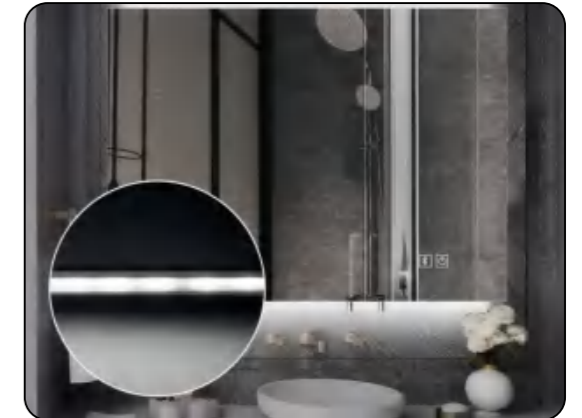

BACKLIT LIGHTING