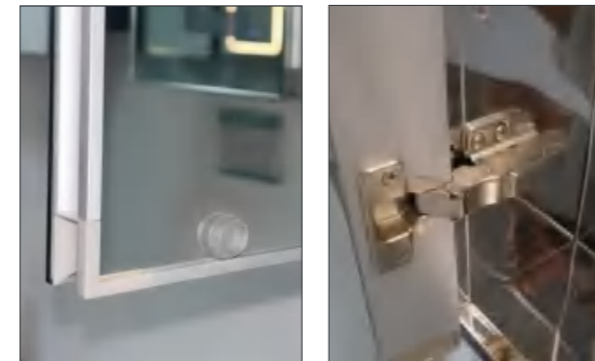

PRODUCT DETAILS

**CSS-504**

Stainless Steel Mirror Cabinet  
Main Material: Stainless Steel  
+Copper Mirror  
Size: L500\*H700\*D130 MM

PRODUCT DETAILS

**CAS-501**  
 Aluminum Mirror Cabinet  
 Main Material: Aluminum  
 +Copper Mirror  
 Size: L500\*H700\*D125 MM

PRODUCT DETAILS

**CAD-502**  
 Aluminum Mirror Cabinet  
 Main Material: Aluminum  
 +Copper Mirror  
 Size: L600\*H700\*D125 MM

PRODUCT DETAILS

**CAT-503**  
 Aluminum Mirror Cabinet  
 Main Material: Aluminum  
 +Copper Mirror  
 Size: L900\*H600\*D125 MM

PRODUCT DETAILS

**CAS-504**  
 Aluminum Mirror Cabinet  
 Main Material: Aluminum  
 +Copper Mirror  
 Size: L500\*H700\*D125 MM

PRODUCT DETAILS

**CTS-505**  
 Steel Mirror Cabinet  
 Main Material: Steel With  
 Powder Coated  
 +Copper Mirror  
 Size: L520\*H820\*D145 MM

PRODUCT DETAILS

**CTD-508**

Steel Mirror Cabinet  
 Main Material: Steel With Powder Coated+Copper Mirror  
 Size: L800\*H600\*D130 MM  
 Function: Touch Switch+LED Light +Demister+Dimmable+3CCT

PRODUCT DETAILS