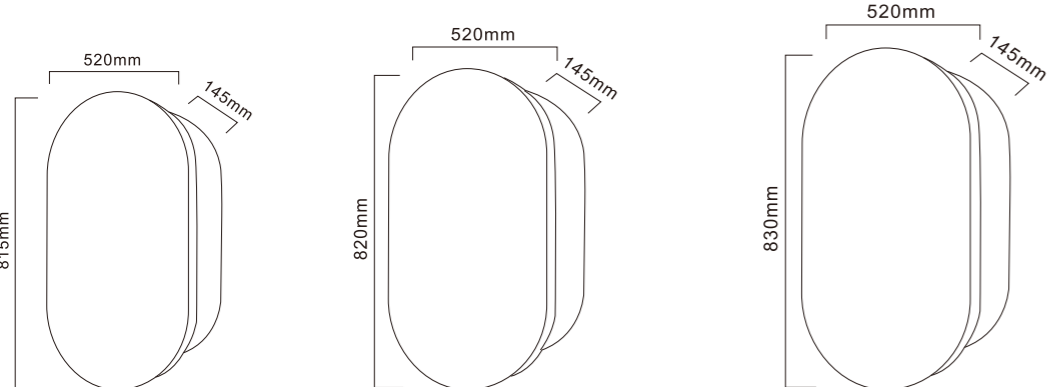

PRODUCT DETAILS

**CAD-502**  
 Aluminum Mirror Cabinet  
 Main Material: Aluminum  
 +Copper Mirror  
 Size: L600\*H700\*D125 MM

PRODUCT DETAILS

**CAT-503**  
 Aluminum Mirror Cabinet  
 Main Material: Aluminum  
 +Copper Mirror  
 Size: L900\*H600\*D125 MM

PRODUCT DETAILS

**CAS-504**  
 Aluminum Mirror Cabinet  
 Main Material: Aluminum  
 +Copper Mirror  
 Size: L500\*H700\*D125 MM

PRODUCT DETAILS

**CTS-505**  
 Steel Mirror Cabinet  
 Main Material: Steel With  
 Powder Coated  
 +Copper Mirror  
 Size: L520\*H820\*D145 MM

PRODUCT DETAILS

**CTS-506**  
 Steel Mirror Cabinet  
 Main Material: Steel With  
 Powder Coated  
 +Copper Mirror  
 Size: L660\*H660\*D130 MM

PRODUCT DETAILS

**CTS-507**

Steel Mirror Cabinet  
 Main Material: Steel With Powder Coated+Copper Mirror  
 Size: L500\*H700\*D130 MM  
 Function: Sensor Switch+LED Light +Shaver Socket+Dimmable

PRODUCT DETAILS

**CTD-508**

Steel Mirror Cabinet  
 Main Material: Steel With Powder Coated+Copper Mirror  
 Size: L800\*H600\*D130 MM  
 Function: Touch Switch+LED Light +Demister+Dimmable+3CCT

PRODUCT DETAILS