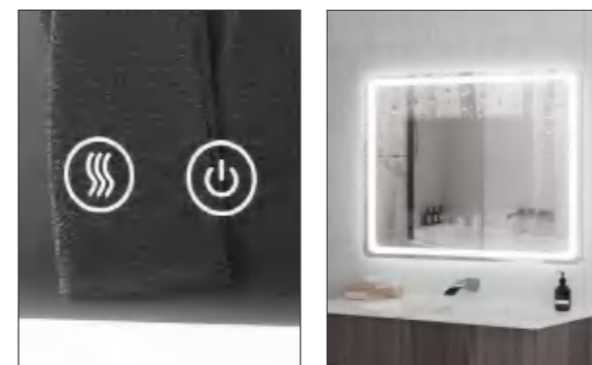

PRODUCT DETAILS

**MAW-507**

Led Mirror  
 Main Material: Aluminum+Copper Mirror  
 Size:L800\*H600\*D35 MM  
 Function: Touch Switch+LED Light  
 +Demister+Dimmable+3CCT

PRODUCT DETAILS

**MAW-508**

Led Mirror  
 Main Material: Aluminum+Copper Mirror  
 Size: L700\*H700\*D35 MM  
 Function: Touch Switch+LED Light  
 +Demister+Dimmable+3CCT