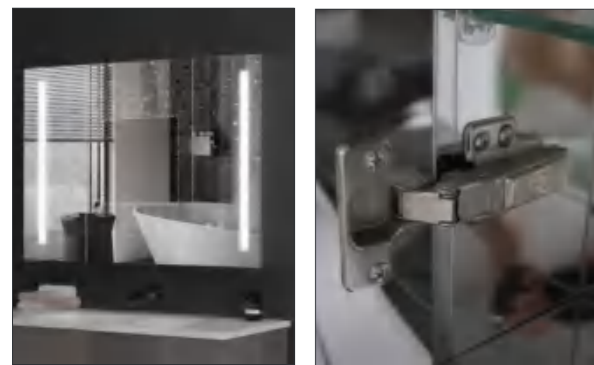

PRODUCT DETAILS

**CTD-508**

Steel Mirror Cabinet  
 Main Material: Steel With Powder Coated+Copper Mirror  
 Size: L800\*H600\*D130 MM  
 Function: Touch Switch+LED Light +Demister+Dimmable+3CCT

PRODUCT DETAILS

Steel Mirror Cabinet  
 Main Material: Steel With Powder Coated+Copper Mirror  
 Size: L600\*H750\*D130 MM  
 Function: Touch Switch+LED Light +Demister+Dimmable+3CCT

PRODUCT DETAILS

**CSS-505**

Stainless Steel Mirror Cabinet  
 Main Material: Stainless Steel  
 +Copper Mirror  
 Size: L500\*H700\*D130 MM  
 Function: Touch Switch+LED Light  
 +Demister+Dimmable  
 +3CCT

PRODUCT DETAILS

**CSD-506**

Stainless Steel Mirror Cabinet  
 Main Material: Stainless Steel  
 +Copper Mirror  
 Size: L600\*H700\*D130 MM  
 Function: Touch Switch+LED Light  
 +Demister+Dimmable  
 +3CCT

PRODUCT DETAILS

**CSD-507**

Stainless Steel Mirror Cabinet  
 Main Material: Stainless Steel  
 +Copper Mirror  
 Size: L800\*H600\*D130 MM  
 Function: Touch Switch+LED Light  
 +Demister+Dimmable+3CCT