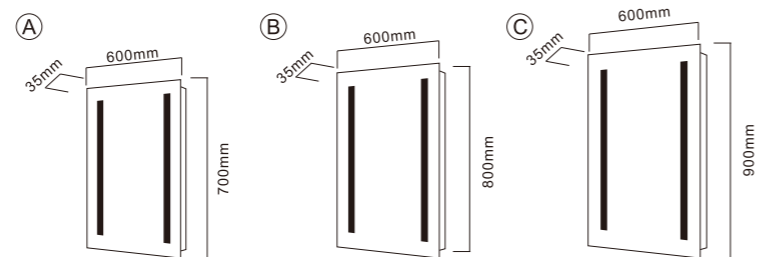

**CTD-502**

Steel Mirror Cabinet  
 Main Material: Steel With Powder Coated  
 +Copper Mirror  
 Size: L600\*H700\*D130 MM

PRODUCT DETAILS

**CTT-503**

Steel Mirror Cabinet  
 Main Material: Steel With Powder Coated+Copper Mirror  
 Size: L900\*H600\*D130 MM

PRODUCT DETAILS

**CTS-504**

Steel Mirror Cabinet  
 Main Material: Steel With Powder Coated+Copper Mirror  
 Size: L500\*H700\*D130 MM

PRODUCT DETAILS

**CSS-501**

Stainless Steel Mirror Cabinet  
Main Material: Stainless Steel  
+Copper Mirror  
Size: L500\*H700\*D130 MM

PRODUCT DETAILS

**MTF-502**

Led Mirror  
 Main Material: Steel With Powder Coated +Copper Mirror  
 Size: L500\*H700\*D30 MM  
 Function: Touch Switch+LED Light +Demister+Dimmable+3CCT

PRODUCT DETAILS

**MAW-503**

Led Mirror  
 Main Material: Aluminum+Copper Mirror  
 Size: L600\*H800\*D35 MM  
 Function: Touch Switch+LED Light +Demister+Dimmable+3CCT

PRODUCT DETAILS

**MAW-504**

Led Mirror  
 Main Material: Aluminum+Copper Mirror  
 Size: L700\*H900\*D35 MM  
 Function: Touch Switch+LED Light +Demister+Dimmable+3CCT