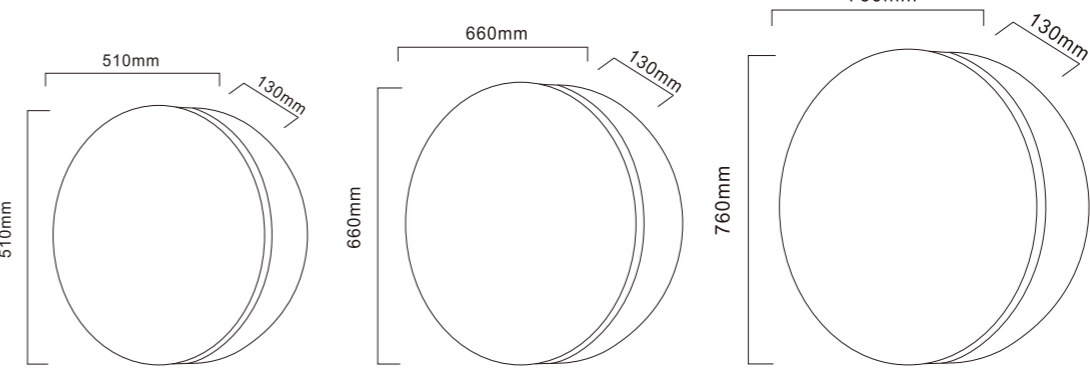

PRODUCT DETAILS

**CAD-502**  
 Aluminum Mirror Cabinet  
 Main Material: Aluminum  
 +Copper Mirror  
 Size: L600\*H700\*D125 MM

PRODUCT DETAILS

**CAT-503**  
 Aluminum Mirror Cabinet  
 Main Material: Aluminum  
 +Copper Mirror  
 Size: L900\*H600\*D125 MM

PRODUCT DETAILS

**CAS-504**  
 Aluminum Mirror Cabinet  
 Main Material: Aluminum  
 +Copper Mirror  
 Size: L500\*H700\*D125 MM

PRODUCT DETAILS

**CTS-505**  
 Steel Mirror Cabinet  
 Main Material: Steel With  
 Powder Coated  
 +Copper Mirror  
 Size: L520\*H820\*D145 MM

PRODUCT DETAILS

**CTS-506**  
 Steel Mirror Cabinet  
 Main Material: Steel With  
 Powder Coated  
 +Copper Mirror  
 Size: L660\*H660\*D130 MM

PRODUCT DETAILS

**CTS-507**

Steel Mirror Cabinet  
 Main Material: Steel With Powder Coated+Copper Mirror  
 Size: L500\*H700\*D130 MM  
 Function: Sensor Switch+LED Light +Shaver Socket+Dimmable

PRODUCT DETAILS

**CTD-508**

Steel Mirror Cabinet  
 Main Material: Steel With Powder Coated+Copper Mirror  
 Size: L800\*H600\*D130 MM  
 Function: Touch Switch+LED Light +Demister+Dimmable+3CCT

PRODUCT DETAILS