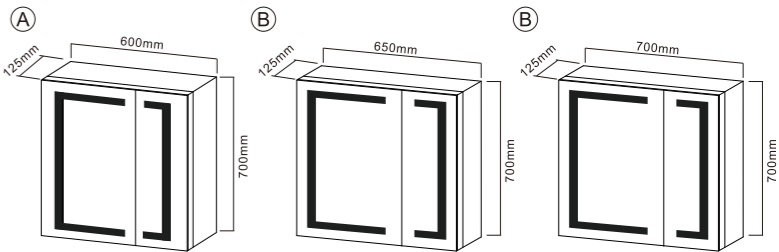

**CTD-502**

Steel Mirror Cabinet  
 Main Material: Steel With Powder Coated  
 +Copper Mirror  
 Size: L600\*H700\*D130 MM

PRODUCT DETAILS

**CTT-503**

Steel Mirror Cabinet  
 Main Material: Steel With Powder Coated+Copper Mirror  
 Size: L900\*H600\*D130 MM

PRODUCT DETAILS

**CTS-504**

Steel Mirror Cabinet  
 Main Material: Steel With Powder Coated+Copper Mirror  
 Size: L500\*H700\*D130 MM

PRODUCT DETAILS

**CSS-501**

Stainless Steel Mirror Cabinet  
Main Material: Stainless Steel  
+Copper Mirror  
Size: L500\*H700\*D130 MM

PRODUCT DETAILS

**CAS-505**

Aluminum Mirror Cabinet  
 Main Material: Aluminum  
 +Copper Mirror  
 Size: L500\*H700\*D125 MM  
 Function: Touch Switch+LED Light  
 +Demister+Dimmable  
 +3CCT

PRODUCT DETAILS

Aluminum Mirror Cabinet  
 Main Material: Aluminum  
 +Copper Mirror  
 Size: L900\*H600\*D125 MM  
 Function: Touch Switch+LED Light  
 +Demister+Dimmable+3CCT

PRODUCT DETAILS

**CTS-508**

Aluminum Mirror Cabinet  
 Main Material: Aluminum  
 +Copper Mirror  
 Size: L600\*H700\*D125 MM  
 Function: Touch Switch+LED Light  
 +Demister+Dimmable+3CCT