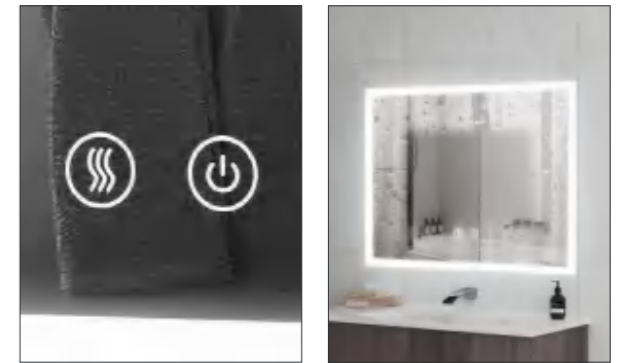

PRODUCT DETAILS

**MAW-505**

Led Mirror  
 Main Material: Aluminum+Copper Mirror  
 Size: L600\*H400\*D35 MM  
 Function: Touch Switch+LED Light  
 +Demister+Dimmable+3CCT

PRODUCT DETAILS

**MAW-506**

Led Mirror  
 Main Material: Aluminum+Copper Mirror  
 Size: L700\*H500\*D35 MM  
 Function: Touch Switch+LED Light  
 +Demister+Dimmable+3CCT