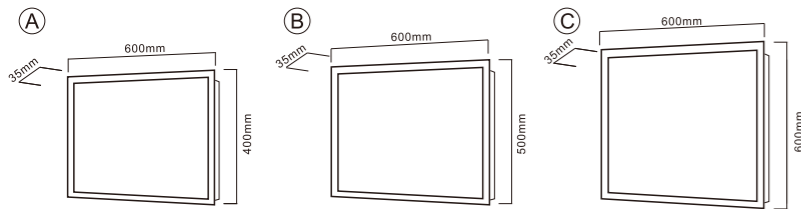

MAW-505

Led Mirror
Main Material: Aluminum+Copper Mirror
Size: L600*H400*D35 MM
Function: Touch Switch+LED Light
+Demister+Dimmable+3CCT