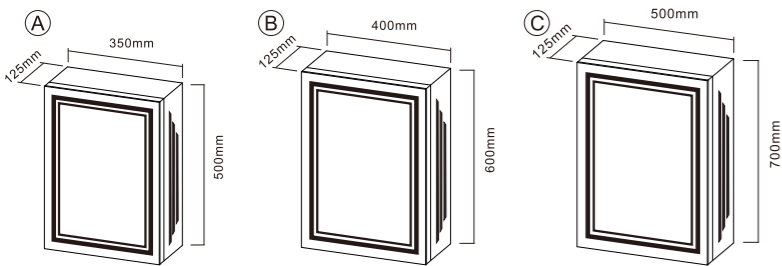

PRODUCT DETAILS

**CSD-506**

Stainless Steel Mirror Cabinet  
 Main Material: Stainless Steel  
 +Copper Mirror  
 Size: L600\*H700\*D130 MM  
 Function: Touch Switch+LED Light  
 +Demister+Dimmable  
 +3CCT

PRODUCT DETAILS

**CSD-507**

Stainless Steel Mirror Cabinet  
 Main Material: Stainless Steel  
 +Copper Mirror  
 Size: L800\*H600\*D130 MM  
 Function: Touch Switch+LED Light  
 +Demister+Dimmable+3CCT

PRODUCT DETAILS

**CST-508**

Stainless Steel Mirror Cabinet  
 Main Material: Stainless Steel  
 +Copper Mirror  
 Size: L500\*H700\*D130 MM  
 Function: Touch Switch+LED Light  
 +Demister+Dimmable+3CCT

PRODUCT DETAILS

**CAS-505**

Aluminum Mirror Cabinet  
 Main Material: Aluminum  
 +Copper Mirror  
 Size: L500\*H700\*D125 MM  
 Function: Touch Switch+LED Light  
 +Demister+Dimmable  
 +3CCT

PRODUCT DETAILS