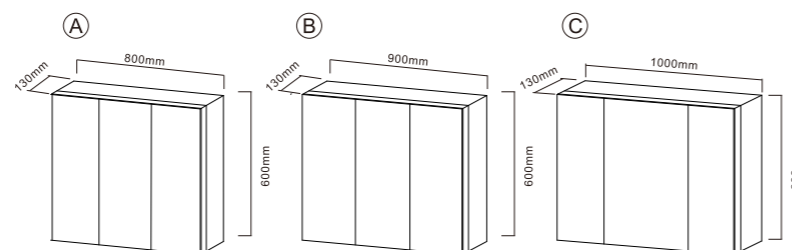

**CTD-502**

Steel Mirror Cabinet  
 Main Material: Steel With Powder Coated  
 +Copper Mirror  
 Size: L600\*H700\*D130 MM

PRODUCT DETAILS

**CTT-503**

Steel Mirror Cabinet  
 Main Material: Steel With Powder Coated+Copper Mirror  
 Size: L900\*H600\*D130 MM

PRODUCT DETAILS

**CTS-504**

Steel Mirror Cabinet  
 Main Material: Steel With Powder Coated+Copper Mirror  
 Size: L500\*H700\*D130 MM

PRODUCT DETAILS

**CSS-501**

Stainless Steel Mirror Cabinet  
Main Material: Stainless Steel  
+Copper Mirror  
Size: L500\*H700\*D130 MM

PRODUCT DETAILS

**CSD-502**

Stainless Steel Mirror Cabinet  
Main Material: Stainless Steel  
+Copper Mirror  
Size: L600\*H700\*D130 MM

PRODUCT DETAILS

**CST-503**

Stainless Steel Mirror Cabinet  
Main Material: Stainless Steel  
+Copper Mirror  
Size: L800\*H600\*D130 MM

PRODUCT DETAILS

**CSS-504**

Stainless Steel Mirror Cabinet  
Main Material: Stainless Steel  
+Copper Mirror  
Size: L500\*H700\*D130 MM

PRODUCT DETAILS

**CAS-501**  
 Aluminum Mirror Cabinet  
 Main Material: Aluminum  
 +Copper Mirror  
 Size: L500\*H700\*D125 MM