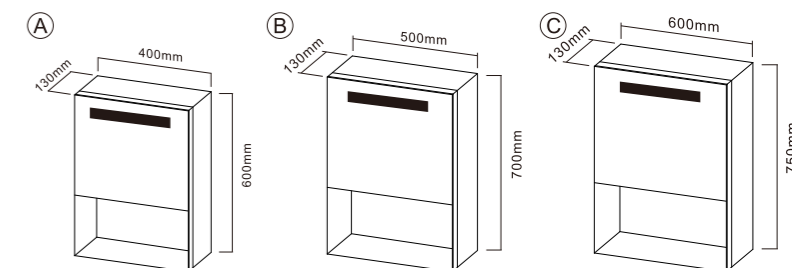

CTS-510

Steel Mirror Cabinet
Main Material: Steel With Powder Coated+Copper Mirror
Size: L600*H750*D130 MM
Function: Touch Switch+LED Light +Demister+Dimmable+3CCT