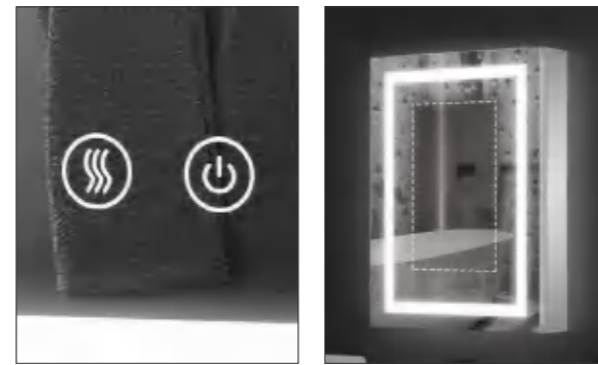

PRODUCT DETAILS

**CTD-508**

Steel Mirror Cabinet  
 Main Material: Steel With Powder Coated+Copper Mirror  
 Size: L800\*H600\*D130 MM  
 Function: Touch Switch+LED Light +Demister+Dimmable+3CCT

PRODUCT DETAILS

**CTT-509**

Steel Mirror Cabinet  
 Main Material: Steel With Powder Coated+Copper Mirror  
 Size: L900\*H600\*D130 MM  
 Function: Touch Switch+LED Light +Demister+Dimmable+3CCT

PRODUCT DETAILS

**CTS-510**

Steel Mirror Cabinet  
 Main Material: Steel With Powder Coated+Copper Mirror  
 Size: L600\*H750\*D130 MM  
 Function: Touch Switch+LED Light +Demister+Dimmable+3CCT

PRODUCT DETAILS

**CSS-505**

Stainless Steel Mirror Cabinet  
 Main Material: Stainless Steel  
 +Copper Mirror  
 Size: L500\*H700\*D130 MM  
 Function: Touch Switch+LED Light  
 +Demister+Dimmable  
 +3CCT