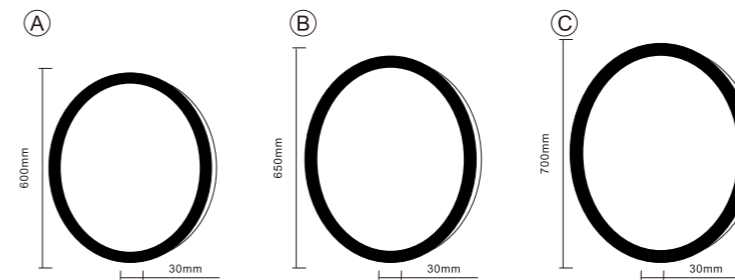

CF-250213

Led IMirror
Main Material: Steel With Powder Coated
+Copper Miirror
Size: L600*H600*D30MM
Function: Touch Switch+LED Light
+Demister+Dimmable+3CCT

CF-250211

Led Mirror
Main Material: Steel With Powder Coated+Acrylic
+Copper Mirror
Size: L620*H620*D40MM
Function: Touch Switch+LED Light+Demister
+Dimmable+3CCT