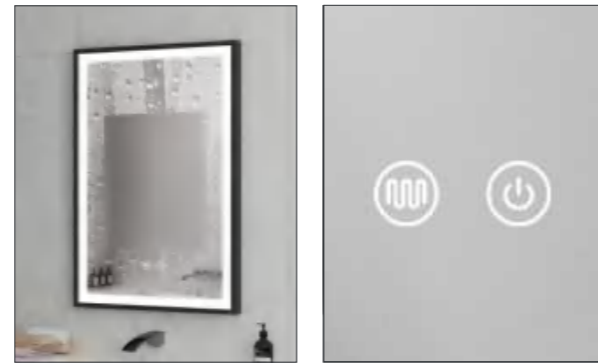

PRODUCT DETAILS