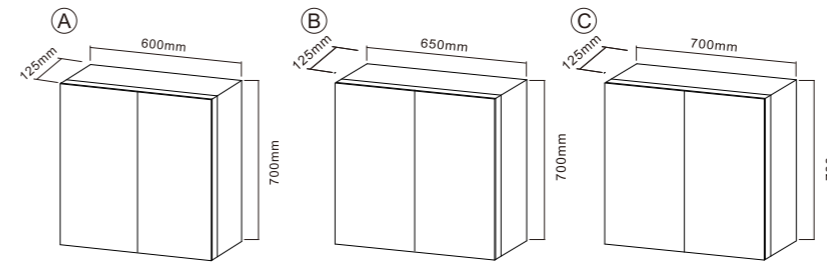

PRODUCT DETAILS

**CTS-504**

Steel Mirror Cabinet  
 Main Material: Steel With Powder Coated+Copper Mirror  
 Size: L500\*H700\*D130 MM

PRODUCT DETAILS

**CSS-501**

Stainless Steel Mirror Cabinet  
Main Material: Stainless Steel  
+Copper Mirror  
Size: L500\*H700\*D130 MM

PRODUCT DETAILS

**CSD-502**

Stainless Steel Mirror Cabinet  
Main Material: Stainless Steel  
+Copper Mirror  
Size: L600\*H700\*D130 MM

PRODUCT DETAILS

**CST-503**

Stainless Steel Mirror Cabinet  
Main Material: Stainless Steel  
+Copper Mirror  
Size: L800\*H600\*D130 MM

PRODUCT DETAILS

**CSS-504**

Stainless Steel Mirror Cabinet  
Main Material: Stainless Steel  
+Copper Mirror  
Size: L500\*H700\*D130 MM

PRODUCT DETAILS

**CAS-501**  
 Aluminum Mirror Cabinet  
 Main Material: Aluminum  
 +Copper Mirror  
 Size: L500\*H700\*D125 MM

PRODUCT DETAILS

**CAD-502**  
 Aluminum Mirror Cabinet  
 Main Material: Aluminum  
 +Copper Mirror  
 Size: L600\*H700\*D125 MM

PRODUCT DETAILS

**CAT-503**  
 Aluminum Mirror Cabinet  
 Main Material: Aluminum  
 +Copper Mirror  
 Size: L900\*H600\*D125 MM