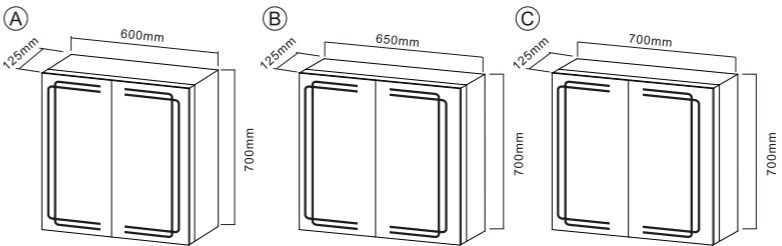

PRODUCT DETAILS

**CSD-507**

Stainless Steel Mirror Cabinet  
 Main Material: Stainless Steel  
 +Copper Mirror  
 Size: L800\*H600\*D130 MM  
 Function: Touch Switch+LED Light  
 +Demister+Dimmable+3CCT

PRODUCT DETAILS

**CST-508**

Stainless Steel Mirror Cabinet  
 Main Material: Stainless Steel  
 +Copper Mirror  
 Size: L500\*H700\*D130 MM  
 Function: Touch Switch+LED Light  
 +Demister+Dimmable+3CCT

PRODUCT DETAILS

**CAS-505**

Aluminum Mirror Cabinet  
 Main Material: Aluminum  
 +Copper Mirror  
 Size: L500\*H700\*D125 MM  
 Function: Touch Switch+LED Light  
 +Demister+Dimmable  
 +3CCT

PRODUCT DETAILS

**CAD-506**

Aluminum Mirror Cabinet  
 Main Material: Aluminum  
 +Copper Mirror  
 Size: L600\*H700\*D125 MM  
 Function: Touch Switch+LED Light  
 +Demister+Dimmable  
 +3CCT

PRODUCT DETAILS

**CAT-507**