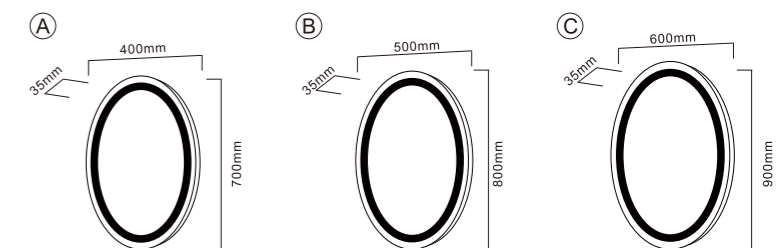

PRODUCT DETAILS

**MAW-507**

Led Mirror  
 Main Material: Aluminum+Copper Mirror  
 Size:L800\*H600\*D35 MM  
 Function: Touch Switch+LED Light  
 +Demister+Dimmable+3CCT

PRODUCT DETAILS

**MAW-508**

Led Mirror  
 Main Material: Aluminum+Copper Mirror  
 Size: L700\*H700\*D35 MM  
 Function: Touch Switch+LED Light  
 +Demister+Dimmable+3CCT

PRODUCT DETAILS

**MTF-509**

Led Mirror  
 Main Material: Steel With Powder Coated+Copper Mirror  
 Size: L500\*H500\*D30 MM  
 Function: Touch Switch+LED Light +Demister+Dimmable+3CCT

PRODUCT DETAILS

**MAW-510**

Led Mirror  
 Main Material: Aluminum+Copper Mirror  
 Size: L660\*H660\*D35 MM  
 Function: Touch Switch+LED Light +Demister+Dimmable+3CCT

PRODUCT DETAILS

**MAF-511**

Led Mirror  
 Main Material: Aluminum+Copper Mirror  
 Size: L400\*H700\*D35 MM  
 Function: Touch Switch+LED Light +Demister+Dimmable +3CCT

PRODUCT DETAILS

**MAW-512**

Led Mirror  
 Main Material: Aluminum+Copper Mirror  
 Size: L500\*H800\*D35 MM  
 Function: Touch Switch+LED Light +Demister+Dimmable +3CCT

PRODUCT DETAILS

**CF-250210**

Led Mirror  
 Main Material: Steel With Powder Coated  
 +Copper Mirror  
 Size: L500\*H420\*D140MM  
 Function: Touch Switch+LED Light  
 +Demister+Dimmable+3CCT