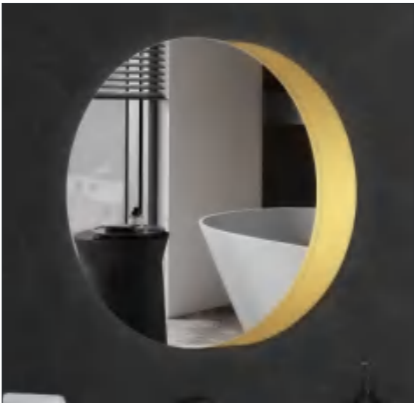

PRODUCT DETAILS

**CSD-502**

Stainless Steel Mirror Cabinet  
Main Material: Stainless Steel  
+Copper Mirror  
Size: L600\*H700\*D130 MM

PRODUCT DETAILS

**CST-503**

Stainless Steel Mirror Cabinet  
Main Material: Stainless Steel  
+Copper Mirror  
Size: L800\*H600\*D130 MM

PRODUCT DETAILS

**CAS-504**  
 Aluminum Mirror Cabinet  
 Main Material: Aluminum  
 +Copper Mirror  
 Size: L500\*H700\*D125 MM

PRODUCT DETAILS

**CTS-505**  
 Steel Mirror Cabinet  
 Main Material: Steel With  
 Powder Coated  
 +Copper Mirror  
 Size: L520\*H820\*D145 MM

PRODUCT DETAILS

**CTS-506**  
 Steel Mirror Cabinet  
 Main Material: Steel With  
 Powder Coated  
 +Copper Mirror  
 Size: L660\*H660\*D130 MM

PRODUCT DETAILS

**CTS-507**

Steel Mirror Cabinet  
 Main Material: Steel With Powder Coated+Copper Mirror  
 Size: L500\*H700\*D130 MM  
 Function: Sensor Switch+LED Light +Shaver Socket+Dimmable

PRODUCT DETAILS

**CTD-508**

Steel Mirror Cabinet  
 Main Material: Steel With Powder Coated+Copper Mirror  
 Size: L800\*H600\*D130 MM  
 Function: Touch Switch+LED Light +Demister+Dimmable+3CCT

PRODUCT DETAILS