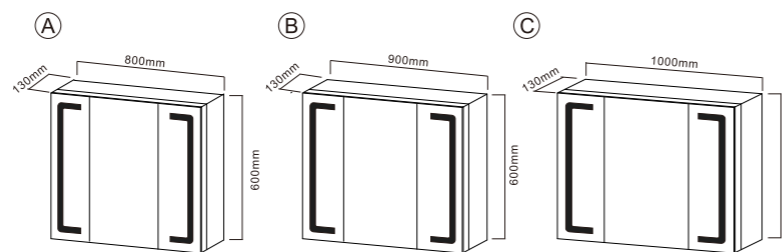

PRODUCT DETAILS

**CAS-504**  
 Aluminum Mirror Cabinet  
 Main Material: Aluminum  
 +Copper Mirror  
 Size: L500\*H700\*D125 MM

PRODUCT DETAILS

**CTS-505**  
 Steel Mirror Cabinet  
 Main Material: Steel With  
 Powder Coated  
 +Copper Mirror  
 Size: L520\*H820\*D145 MM

PRODUCT DETAILS

**CTS-506**  
 Steel Mirror Cabinet  
 Main Material: Steel With  
 Powder Coated  
 +Copper Mirror  
 Size: L660\*H660\*D130 MM

PRODUCT DETAILS

**CTS-507**

Steel Mirror Cabinet  
 Main Material: Steel With Powder Coated+Copper Mirror  
 Size: L500\*H700\*D130 MM  
 Function: Sensor Switch+LED Light +Shaver Socket+Dimmable

PRODUCT DETAILS

**CTD-508**

Steel Mirror Cabinet  
 Main Material: Steel With Powder Coated+Copper Mirror  
 Size: L800\*H600\*D130 MM  
 Function: Touch Switch+LED Light +Demister+Dimmable+3CCT

PRODUCT DETAILS

**CTT-509**

Steel Mirror Cabinet  
 Main Material: Steel With Powder Coated+Copper Mirror  
 Size: L900\*H600\*D130 MM  
 Function: Touch Switch+LED Light +Demister+Dimmable+3CCT

PRODUCT DETAILS

**CTS-510**