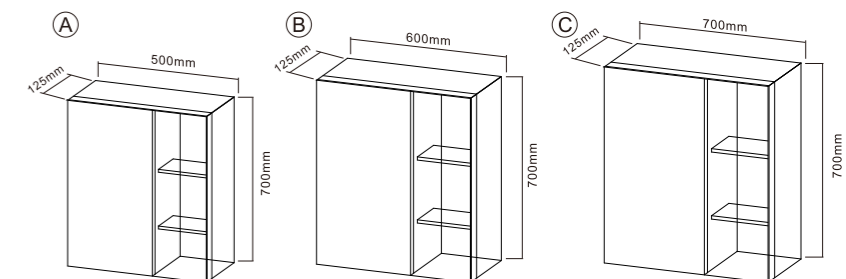

PRODUCT DETAILS

**CSS-504**

Stainless Steel Mirror Cabinet  
Main Material: Stainless Steel  
+Copper Mirror  
Size: L500\*H700\*D130 MM

PRODUCT DETAILS

**CAS-501**  
 Aluminum Mirror Cabinet  
 Main Material: Aluminum  
 +Copper Mirror  
 Size: L500\*H700\*D125 MM

PRODUCT DETAILS

**CAD-502**  
 Aluminum Mirror Cabinet  
 Main Material: Aluminum  
 +Copper Mirror  
 Size: L600\*H700\*D125 MM

PRODUCT DETAILS

**CAT-503**  
 Aluminum Mirror Cabinet  
 Main Material: Aluminum  
 +Copper Mirror  
 Size: L900\*H600\*D125 MM

PRODUCT DETAILS

**CAS-504**  
 Aluminum Mirror Cabinet  
 Main Material: Aluminum  
 +Copper Mirror  
 Size: L500\*H700\*D125 MM

PRODUCT DETAILS

**CTS-505**  
 Steel Mirror Cabinet  
 Main Material: Steel With  
 Powder Coated  
 +Copper Mirror  
 Size: L520\*H820\*D145 MM

PRODUCT DETAILS

**CTD-508**

Steel Mirror Cabinet  
 Main Material: Steel With Powder Coated+Copper Mirror  
 Size: L800\*H600\*D130 MM  
 Function: Touch Switch+LED Light +Demister+Dimmable+3CCT

PRODUCT DETAILS