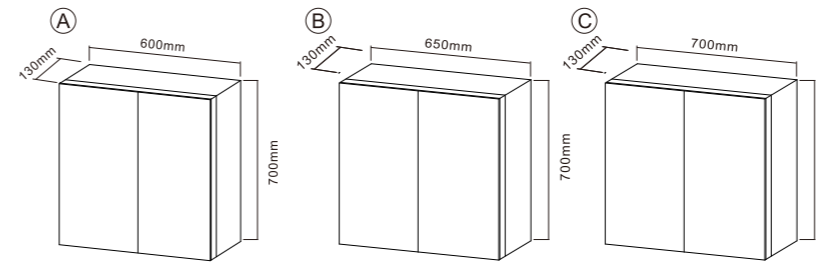

Focus on  
Smart Mirror  
Cabinets and Led Mirrors

PRODUCT DETAILS

**CTS-501**

Steel Mirror Cabinet  
 Main Material: Steel With Powder Coated  
 +Copper Mirror  
 Size: L500\*H700\*D130 MM

PRODUCT DETAILS

**CTD-502**

Steel Mirror Cabinet  
 Main Material: Steel With Powder Coated  
 +Copper Mirror  
 Size: L600\*H700\*D130 MM

PRODUCT DETAILS

**CTT-503**

Steel Mirror Cabinet  
 Main Material: Steel With Powder Coated+Copper Mirror  
 Size: L900\*H600\*D130 MM

PRODUCT DETAILS

**CTS-504**

Steel Mirror Cabinet  
 Main Material: Steel With Powder Coated+Copper Mirror  
 Size: L500\*H700\*D130 MM

PRODUCT DETAILS

**CSS-501**

Stainless Steel Mirror Cabinet  
Main Material: Stainless Steel  
+Copper Mirror  
Size: L500\*H700\*D130 MM

PRODUCT DETAILS

**CSD-502**

Stainless Steel Mirror Cabinet  
Main Material: Stainless Steel  
+Copper Mirror  
Size: L600\*H700\*D130 MM

PRODUCT DETAILS

**CST-503**

Stainless Steel Mirror Cabinet  
Main Material: Stainless Steel  
+Copper Mirror  
Size: L800\*H600\*D130 MM