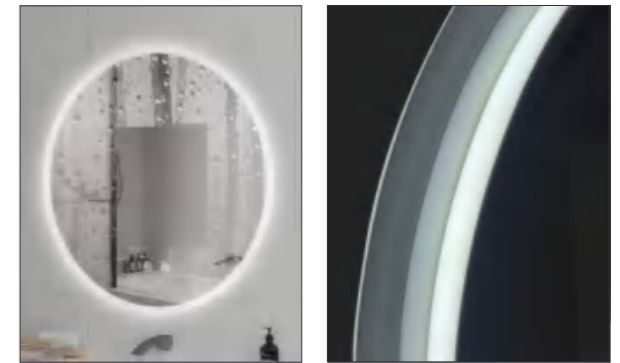

PRODUCT DETAILS