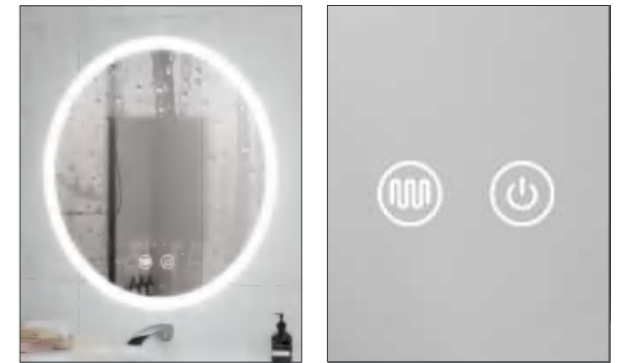

PRODUCT DETAILS

**MTF-509**

Led Mirror  
 Main Material: Steel With Powder Coated+Copper Mirror  
 Size: L500\*H500\*D30 MM  
 Function: Touch Switch+LED Light +Demister+Dimmable+3CCT

PRODUCT DETAILS

**MAW-510**