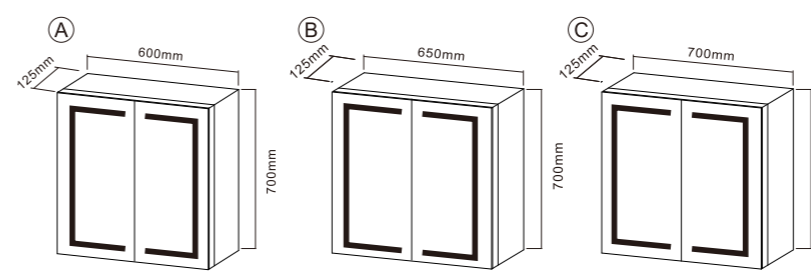

**CTD-502**

Steel Mirror Cabinet  
 Main Material: Steel With Powder Coated  
 +Copper Mirror  
 Size: L600\*H700\*D130 MM

PRODUCT DETAILS

**CTT-503**

Steel Mirror Cabinet  
 Main Material: Steel With Powder Coated+Copper Mirror  
 Size: L900\*H600\*D130 MM

PRODUCT DETAILS

**CAS-504**  
 Aluminum Mirror Cabinet  
 Main Material: Aluminum  
 +Copper Mirror  
 Size: L500\*H700\*D125 MM

PRODUCT DETAILS

**CTS-505**  
 Steel Mirror Cabinet  
 Main Material: Steel With  
 Powder Coated  
 +Copper Mirror  
 Size: L520\*H820\*D145 MM

PRODUCT DETAILS

**CTS-506**  
 Steel Mirror Cabinet  
 Main Material: Steel With  
 Powder Coated  
 +Copper Mirror  
 Size: L660\*H660\*D130 MM

PRODUCT DETAILS

**CTS-507**

Steel Mirror Cabinet  
 Main Material: Steel With Powder Coated+Copper Mirror  
 Size: L500\*H700\*D130 MM  
 Function: Sensor Switch+LED Light +Shaver Socket+Dimmable

PRODUCT DETAILS

**CTD-508**

Steel Mirror Cabinet  
 Main Material: Steel With Powder Coated+Copper Mirror  
 Size: L800\*H600\*D130 MM  
 Function: Touch Switch+LED Light +Demister+Dimmable+3CCT

PRODUCT DETAILS