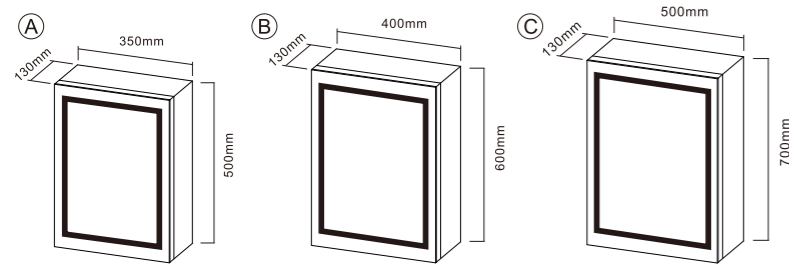

PRODUCT DETAILS

**CTD-508**

Steel Mirror Cabinet  
 Main Material: Steel With Powder Coated+Copper Mirror  
 Size: L800\*H600\*D130 MM  
 Function: Touch Switch+LED Light +Demister+Dimmable+3CCT

PRODUCT DETAILS

**CTT-509**

Steel Mirror Cabinet  
 Main Material: Steel With Powder Coated+Copper Mirror  
 Size: L900\*H600\*D130 MM  
 Function: Touch Switch+LED Light +Demister+Dimmable+3CCT

PRODUCT DETAILS

**CTS-510**

Steel Mirror Cabinet  
 Main Material: Steel With Powder Coated+Copper Mirror  
 Size: L600\*H750\*D130 MM  
 Function: Touch Switch+LED Light +Demister+Dimmable+3CCT

PRODUCT DETAILS

**CSS-505**

Stainless Steel Mirror Cabinet  
 Main Material: Stainless Steel  
 +Copper Mirror  
 Size: L500\*H700\*D130 MM  
 Function: Touch Switch+LED Light  
 +Demister+Dimmable  
 +3CCT

PRODUCT DETAILS

**CSD-506**

Stainless Steel Mirror Cabinet  
 Main Material: Stainless Steel  
 +Copper Mirror  
 Size: L600\*H700\*D130 MM  
 Function: Touch Switch+LED Light  
 +Demister+Dimmable  
 +3CCT