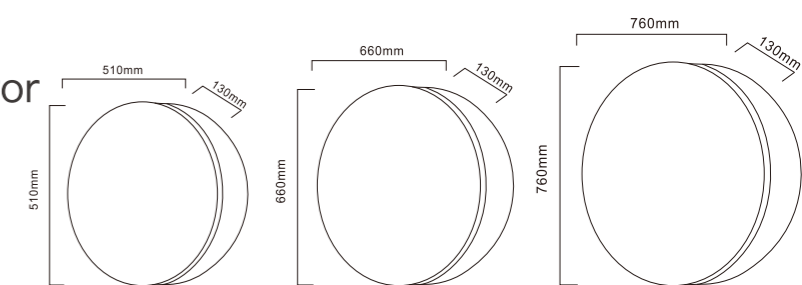

CTS-512

LED Mirror Cabinet

Main Material: Steel With Powder
Coated+Copper Mirror

Size: L660*H660*D130 MM

Function: Touch Switch+LED Light
+Demister+Dimmable
+3CCT