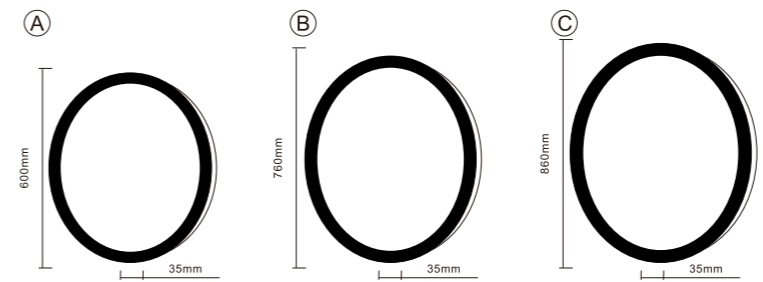

PRODUCT DETAILS

**MAW-505**

Led Mirror  
 Main Material: Aluminum+Copper Mirror  
 Size: L600\*H400\*D35 MM  
 Function: Touch Switch+LED Light  
 +Demister+Dimmable+3CCT

PRODUCT DETAILS

**MAW-506**

Led Mirror  
 Main Material: Aluminum+Copper Mirror  
 Size: L700\*H500\*D35 MM  
 Function: Touch Switch+LED Light  
 +Demister+Dimmable+3CCT

PRODUCT DETAILS

**MAW-507**

Led Mirror  
 Main Material: Aluminum+Copper Mirror  
 Size:L800\*H600\*D35 MM  
 Function: Touch Switch+LED Light  
 +Demister+Dimmable+3CCT

PRODUCT DETAILS

**MAW-508**

Led Mirror  
 Main Material: Aluminum+Copper Mirror  
 Size: L700\*H700\*D35 MM  
 Function: Touch Switch+LED Light  
 +Demister+Dimmable+3CCT

PRODUCT DETAILS

**MTF-509**

Led Mirror  
 Main Material: Steel With Powder Coated+Copper Mirror  
 Size: L500\*H500\*D30 MM  
 Function: Touch Switch+LED Light +Demister+Dimmable+3CCT

PRODUCT DETAILS

**MAW-510**

Led Mirror  
 Main Material: Aluminum+Copper Mirror  
 Size: L660\*H660\*D35 MM  
 Function: Touch Switch+LED Light +Demister+Dimmable+3CCT

PRODUCT DETAILS

**MAF-511**

Led Mirror  
 Main Material: Aluminum+Copper Mirror  
 Size: L400\*H700\*D35 MM  
 Function: Touch Switch+LED Light +Demister+Dimmable +3CCT