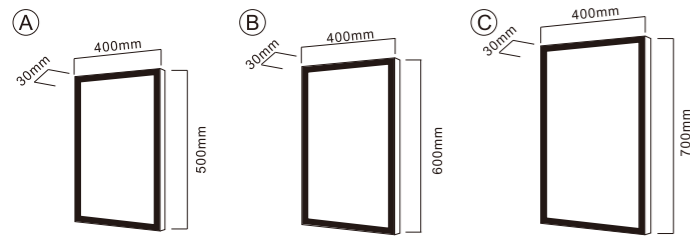

**CTD-502**

Steel Mirror Cabinet  
 Main Material: Steel With Powder Coated  
 +Copper Mirror  
 Size: L600\*H700\*D130 MM

PRODUCT DETAILS

**CTT-503**

Steel Mirror Cabinet  
 Main Material: Steel With Powder Coated+Copper Mirror  
 Size: L900\*H600\*D130 MM

**MAW-502**

Aluminum Mirror  
 Main Material: Aluminum  
 +Copper Mirror  
 Size: L500\*H700\*D30 MM  
 Customizable Sizes and Colors

**MSF-503**

Stainless Steel Hexagonal Mirror  
 Main material: Stainless Steel  
 +Copper Mirror  
 Size: L880\*H762\*D30 MM  
 Customizable Sizes and Colors

**MTF-504**

Steel With Powder Coating Mirror  
 Main Material: Steel With Powder  
 Coated  
 +Copper Mirror  
 Size: L400\*H900\*D30 MM  
 Customizable Sizes and Colors

PRODUCT DETAILS

**MTF-501**

Led Mirror  
 Main Material: Steel With Powder Coated+Copper Mirror  
 Size: L400\*H600\*D30 MM  
 Function: Touch Switch+LED Light +Demister+Dimmable+3CCT