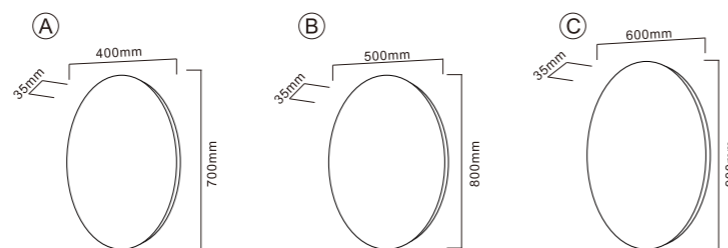

PRODUCT DETAILS

**MAW-507**

Led Mirror  
 Main Material: Aluminum+Copper Mirror  
 Size:L800\*H600\*D35 MM  
 Function: Touch Switch+LED Light  
 +Demister+Dimmable+3CCT

PRODUCT DETAILS

**MAW-508**

Led Mirror  
 Main Material: Aluminum+Copper Mirror  
 Size: L700\*H700\*D35 MM  
 Function: Touch Switch+LED Light  
 +Demister+Dimmable+3CCT

PRODUCT DETAILS

**MTF-509**

Led Mirror  
 Main Material: Steel With Powder Coated+Copper Mirror  
 Size: L500\*H500\*D30 MM  
 Function: Touch Switch+LED Light +Demister+Dimmable+3CCT

PRODUCT DETAILS

**MAW-510**

Led Mirror  
 Main Material: Aluminum+Copper Mirror  
 Size: L660\*H660\*D35 MM  
 Function: Touch Switch+LED Light +Demister+Dimmable+3CCT

PRODUCT DETAILS

**MAF-511**

Led Mirror  
 Main Material: Aluminum+Copper Mirror  
 Size: L400\*H700\*D35 MM  
 Function: Touch Switch+LED Light +Demister+Dimmable +3CCT

PRODUCT DETAILS

**MAW-512**

Led Mirror  
 Main Material: Aluminum+Copper Mirror  
 Size: L500\*H800\*D35 MM  
 Function: Touch Switch+LED Light +Demister+Dimmable +3CCT

PRODUCT DETAILS

**CF-250210**

Led Mirror  
 Main Material: Steel With Powder Coated  
 +Copper Mirror  
 Size: L500\*H420\*D140MM  
 Function: Touch Switch+LED Light  
 +Demister+Dimmable+3CCT