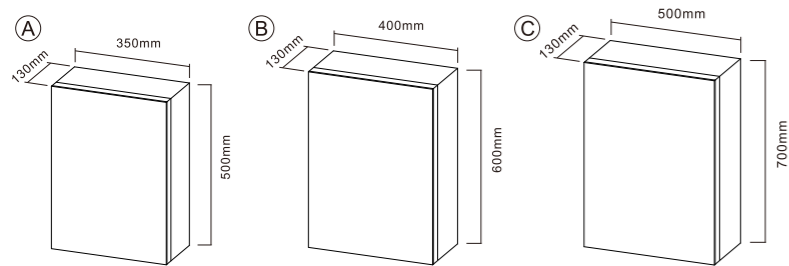

Focus on  
Smart Mirror  
Cabinets and Led Mirrors

PRODUCT DETAILS

**CTS-501**

Steel Mirror Cabinet  
 Main Material: Steel With Powder Coated  
 +Copper Mirror  
 Size: L500\*H700\*D130 MM

PRODUCT DETAILS

**CTD-502**

Steel Mirror Cabinet  
 Main Material: Steel With Powder Coated  
 +Copper Mirror  
 Size: L600\*H700\*D130 MM

PRODUCT DETAILS

**CTT-503**

Steel Mirror Cabinet  
 Main Material: Steel With Powder Coated+Copper Mirror  
 Size: L900\*H600\*D130 MM

PRODUCT DETAILS

**CTS-504**

Steel Mirror Cabinet  
 Main Material: Steel With Powder Coated+Copper Mirror  
 Size: L500\*H700\*D130 MM

PRODUCT DETAILS

**CSS-501**

Stainless Steel Mirror Cabinet  
Main Material: Stainless Steel  
+Copper Mirror  
Size: L500\*H700\*D130 MM

PRODUCT DETAILS

**CSD-502**

Stainless Steel Mirror Cabinet  
Main Material: Stainless Steel  
+Copper Mirror  
Size: L600\*H700\*D130 MM

PRODUCT DETAILS

**CST-503**

Stainless Steel Mirror Cabinet  
Main Material: Stainless Steel  
+Copper Mirror  
Size: L800\*H600\*D130 MM