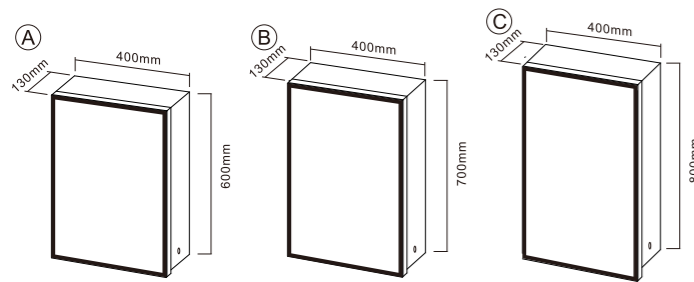

PRODUCT DETAILS

**CSD-502**

Stainless Steel Mirror Cabinet  
Main Material: Stainless Steel  
+Copper Mirror  
Size: L600\*H700\*D130 MM

PRODUCT DETAILS

**CST-503**

Stainless Steel Mirror Cabinet  
Main Material: Stainless Steel  
+Copper Mirror  
Size: L800\*H600\*D130 MM

PRODUCT DETAILS

**CAS-504**  
 Aluminum Mirror Cabinet  
 Main Material: Aluminum  
 +Copper Mirror  
 Size: L500\*H700\*D125 MM

PRODUCT DETAILS

**CTS-505**  
 Steel Mirror Cabinet  
 Main Material: Steel With  
 Powder Coated  
 +Copper Mirror  
 Size: L520\*H820\*D145 MM

PRODUCT DETAILS

**CTS-506**  
 Steel Mirror Cabinet  
 Main Material: Steel With  
 Powder Coated  
 +Copper Mirror  
 Size: L660\*H660\*D130 MM

PRODUCT DETAILS

**CTS-507**

Steel Mirror Cabinet  
 Main Material: Steel With Powder Coated+Copper Mirror  
 Size: L500\*H700\*D130 MM  
 Function: Sensor Switch+LED Light +Shaver Socket+Dimmable

PRODUCT DETAILS

**CTD-508**

Steel Mirror Cabinet  
 Main Material: Steel With Powder Coated+Copper Mirror  
 Size: L800\*H600\*D130 MM  
 Function: Touch Switch+LED Light +Demister+Dimmable+3CCT

PRODUCT DETAILS