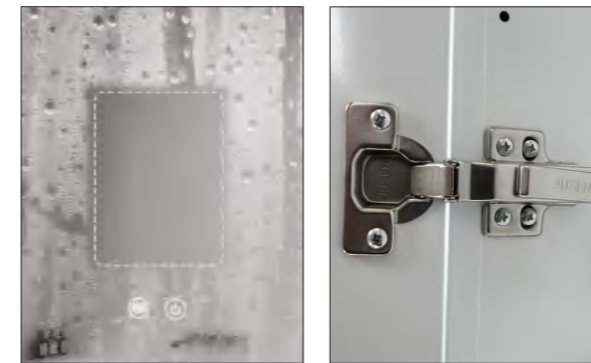

PRODUCT DETAILS

**CTS-506**  
 Steel Mirror Cabinet  
 Main Material: Steel With  
 Powder Coated  
 +Copper Mirror  
 Size: L660\*H660\*D130 MM

PRODUCT DETAILS

**CTS-507**

Steel Mirror Cabinet  
 Main Material: Steel With Powder Coated+Copper Mirror  
 Size: L500\*H700\*D130 MM  
 Function: Sensor Switch+LED Light +Shaver Socket+Dimmable

PRODUCT DETAILS

**CTD-508**

Steel Mirror Cabinet  
 Main Material: Steel With Powder Coated+Copper Mirror  
 Size: L800\*H600\*D130 MM  
 Function: Touch Switch+LED Light +Demister+Dimmable+3CCT

PRODUCT DETAILS

**CTT-509**

Steel Mirror Cabinet  
 Main Material: Steel With Powder Coated+Copper Mirror  
 Size: L900\*H600\*D130 MM  
 Function: Touch Switch+LED Light +Demister+Dimmable+3CCT

PRODUCT DETAILS

**CTS-510**