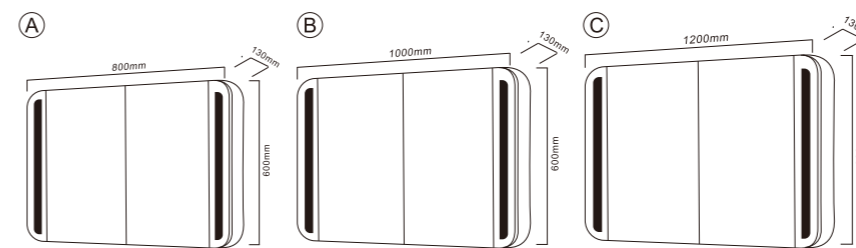

### CTS-511

LED Mirror Cabinet

Main Material: Steel With Powder  
Coated+Copper Mirror

Size: L520\*H820\*D145 MM

Function: Touch Switch+LED Light  
+Demister+Dimmable+3CCT

PRODUCT DETAILS

### CTS-512

LED Mirror Cabinet

Main Material: Steel With Powder  
Coated+Copper Mirror

Size: L660\*H660\*D130 MM

Function: Touch Switch+LED Light  
+Demister+Dimmable  
+3CCT

PRODUCT DETAILS

**CF-250207**

Aluminum Mirror Cabinet  
 Stainless Steel Mirror Cabinet  
 Main Material: Stainless Steel+Mirror  
 Size: L500\*H800\*D130 MM  
 Function: Sensor Switch+LED Light  
 +Demister  
 +Hollywood Light

PRODUCT DETAILS

**CF-250201**

Steel Mirror Cabinet  
 Size: L800\*H600\*D130 MM  
 Function: LED Light

PRODUCT DETAILS

**CF-250208**

Steel Mirror Cabinet  
 Main Material: Steel + Mirror  
 Size: L750\*H1400\*D130 MM  
 Function: Sensor Switch + LED Light