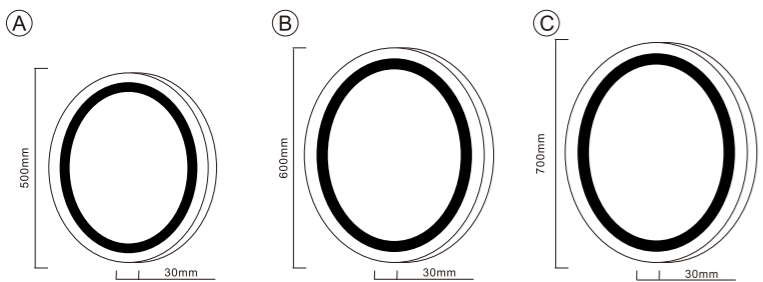

Led Mirror  
 Main Material: Aluminum+Copper Mirror  
 Size: L600\*H800\*D35 MM  
 Function: Touch Switch+LED Light +Demister+Dimmable+3CCT

PRODUCT DETAILS

**MAW-504**

Led Mirror  
 Main Material: Aluminum+Copper Mirror  
 Size: L700\*H900\*D35 MM  
 Function: Touch Switch+LED Light +Demister+Dimmable+3CCT

PRODUCT DETAILS

**MAW-505**

Led Mirror  
 Main Material: Aluminum+Copper Mirror  
 Size: L600\*H400\*D35 MM  
 Function: Touch Switch+LED Light  
 +Demister+Dimmable+3CCT

PRODUCT DETAILS

**MAW-506**

Led Mirror  
 Main Material: Aluminum+Copper Mirror  
 Size: L700\*H500\*D35 MM  
 Function: Touch Switch+LED Light  
 +Demister+Dimmable+3CCT

PRODUCT DETAILS

**MAW-507**

Led Mirror  
 Main Material: Aluminum+Copper Mirror  
 Size:L800\*H600\*D35 MM  
 Function: Touch Switch+LED Light  
 +Demister+Dimmable+3CCT

PRODUCT DETAILS

**MAW-508**

Led Mirror  
 Main Material: Aluminum+Copper Mirror  
 Size: L700\*H700\*D35 MM  
 Function: Touch Switch+LED Light  
 +Demister+Dimmable+3CCT

PRODUCT DETAILS

**MTF-509**

Led Mirror  
 Main Material: Steel With Powder Coated+Copper Mirror  
 Size: L500\*H500\*D30 MM  
 Function: Touch Switch+LED Light +Demister+Dimmable+3CCT

PRODUCT DETAILS

**MAW-510**