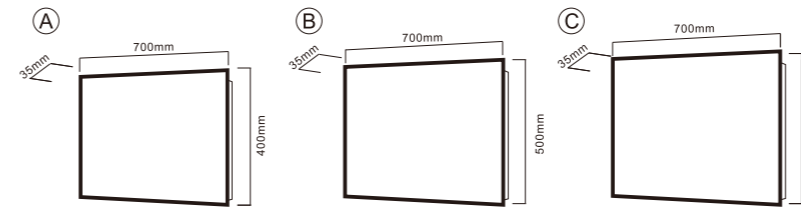

**CTD-502**

Steel Mirror Cabinet  
 Main Material: Steel With Powder Coated  
 +Copper Mirror  
 Size: L600\*H700\*D130 MM

PRODUCT DETAILS

**CTT-503**

Steel Mirror Cabinet  
 Main Material: Steel With Powder Coated+Copper Mirror  
 Size: L900\*H600\*D130 MM

Led Mirror  
 Main Material: Aluminum+Copper Mirror  
 Size: L600\*H800\*D35 MM  
 Function: Touch Switch+LED Light +Demister+Dimmable+3CCT

PRODUCT DETAILS

**MAW-504**

Led Mirror  
 Main Material: Aluminum+Copper Mirror  
 Size: L700\*H900\*D35 MM  
 Function: Touch Switch+LED Light +Demister+Dimmable+3CCT

PRODUCT DETAILS

**MAW-505**

Led Mirror  
 Main Material: Aluminum+Copper Mirror  
 Size: L600\*H400\*D35 MM  
 Function: Touch Switch+LED Light  
 +Demister+Dimmable+3CCT

PRODUCT DETAILS

**MAW-506**

Led Mirror  
 Main Material: Aluminum+Copper Mirror  
 Size: L700\*H500\*D35 MM  
 Function: Touch Switch+LED Light  
 +Demister+Dimmable+3CCT