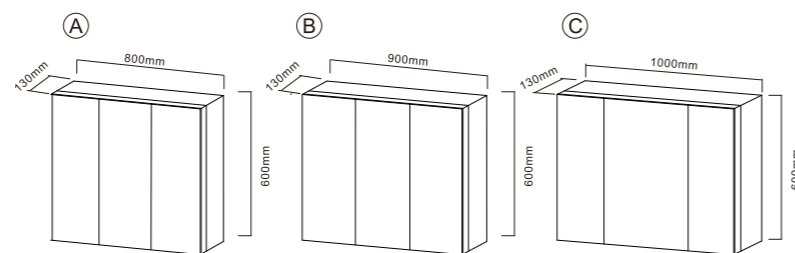

Focus on  
Smart Mirror  
Cabinets and Led Mirrors

PRODUCT DETAILS

**CTS-501**

Steel Mirror Cabinet  
 Main Material: Steel With Powder Coated  
 +Copper Mirror  
 Size: L500\*H700\*D130 MM

PRODUCT DETAILS

**CTD-502**

Steel Mirror Cabinet  
 Main Material: Steel With Powder Coated  
 +Copper Mirror  
 Size: L600\*H700\*D130 MM

PRODUCT DETAILS

**CTT-503**

Steel Mirror Cabinet  
 Main Material: Steel With Powder Coated+Copper Mirror  
 Size: L900\*H600\*D130 MM

PRODUCT DETAILS

**CTS-504**

Steel Mirror Cabinet  
 Main Material: Steel With Powder Coated+Copper Mirror  
 Size: L500\*H700\*D130 MM

PRODUCT DETAILS

**CSS-501**

Stainless Steel Mirror Cabinet  
Main Material: Stainless Steel  
+Copper Mirror  
Size: L500\*H700\*D130 MM

PRODUCT DETAILS

**CSD-502**

Stainless Steel Mirror Cabinet  
Main Material: Stainless Steel  
+Copper Mirror  
Size: L600\*H700\*D130 MM

PRODUCT DETAILS

**CST-503**

Stainless Steel Mirror Cabinet  
Main Material: Stainless Steel  
+Copper Mirror  
Size: L800\*H600\*D130 MM