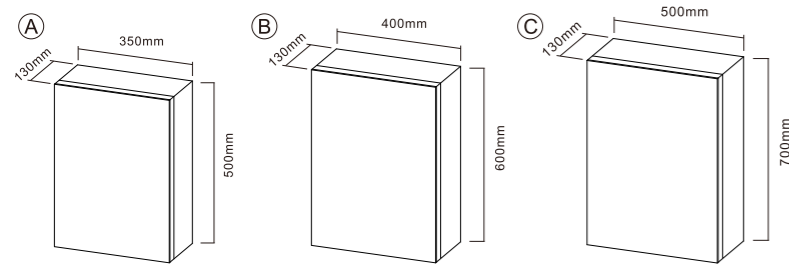

Focus on  
Smart Mirror  
Cabinets and Led Mirrors

PRODUCT DETAILS

**CTS-501**

Steel Mirror Cabinet  
 Main Material: Steel With Powder Coated  
 +Copper Mirror  
 Size: L500\*H700\*D130 MM

PRODUCT DETAILS

**CTD-502**

Steel Mirror Cabinet  
 Main Material: Steel With Powder Coated  
 +Copper Mirror  
 Size: L600\*H700\*D130 MM

PRODUCT DETAILS

**CTT-503**

Steel Mirror Cabinet  
 Main Material: Steel With Powder Coated+Copper Mirror  
 Size: L900\*H600\*D130 MM

PRODUCT DETAILS

**CTS-504**

Steel Mirror Cabinet  
 Main Material: Steel With Powder Coated+Copper Mirror  
 Size: L500\*H700\*D130 MM

PRODUCT DETAILS

**CSS-501**

Stainless Steel Mirror Cabinet  
Main Material: Stainless Steel  
+Copper Mirror  
Size: L500\*H700\*D130 MM

PRODUCT DETAILS

**CSD-502**

Stainless Steel Mirror Cabinet  
Main Material: Stainless Steel  
+Copper Mirror  
Size: L600\*H700\*D130 MM

PRODUCT DETAILS

**CST-503**

Stainless Steel Mirror Cabinet  
Main Material: Stainless Steel  
+Copper Mirror  
Size: L800\*H600\*D130 MM