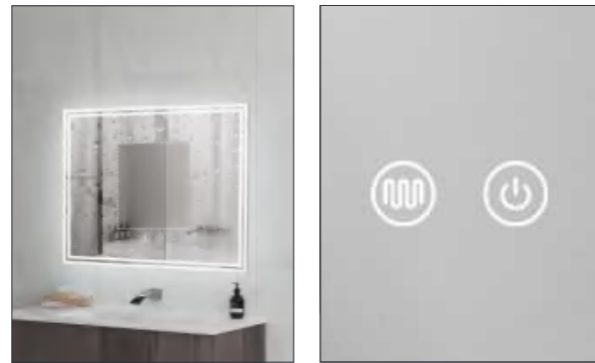

PRODUCT DETAILS