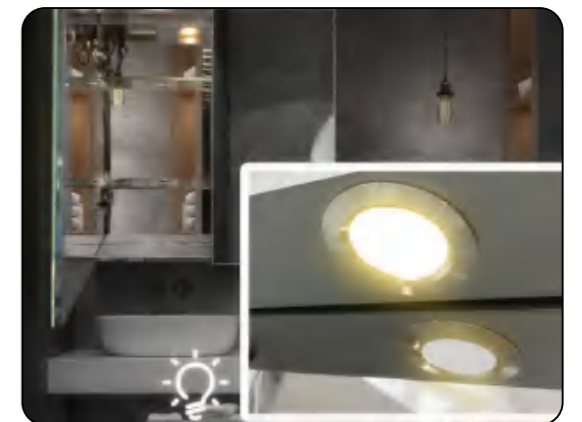

These features can be customized and integrated into the products as per your requirements.