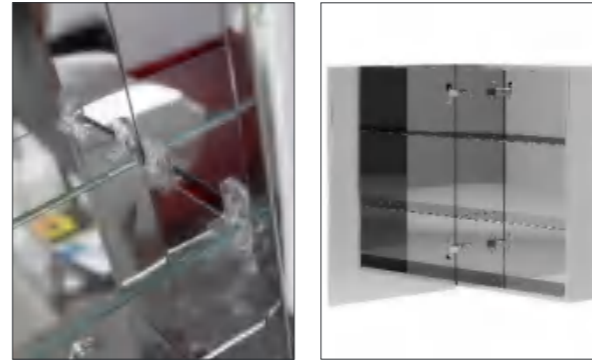

Focus on  
Smart Mirror  
Cabinets and Led Mirrors

PRODUCT DETAILS

**CTS-501**

Steel Mirror Cabinet  
 Main Material: Steel With Powder Coated  
 +Copper Mirror  
 Size: L500\*H700\*D130 MM

PRODUCT DETAILS

**CTD-502**

Steel Mirror Cabinet  
 Main Material: Steel With Powder Coated  
 +Copper Mirror  
 Size: L600\*H700\*D130 MM

PRODUCT DETAILS

**CTT-503**

Steel Mirror Cabinet  
 Main Material: Steel With Powder Coated+Copper Mirror  
 Size: L900\*H600\*D130 MM

PRODUCT DETAILS

**CTS-504**

Steel Mirror Cabinet  
 Main Material: Steel With Powder Coated+Copper Mirror  
 Size: L500\*H700\*D130 MM

PRODUCT DETAILS

**CSS-501**

Stainless Steel Mirror Cabinet  
Main Material: Stainless Steel  
+Copper Mirror  
Size: L500\*H700\*D130 MM

PRODUCT DETAILS

**CSD-502**

Stainless Steel Mirror Cabinet  
Main Material: Stainless Steel  
+Copper Mirror  
Size: L600\*H700\*D130 MM

PRODUCT DETAILS

**CST-503**

Stainless Steel Mirror Cabinet  
Main Material: Stainless Steel  
+Copper Mirror  
Size: L800\*H600\*D130 MM