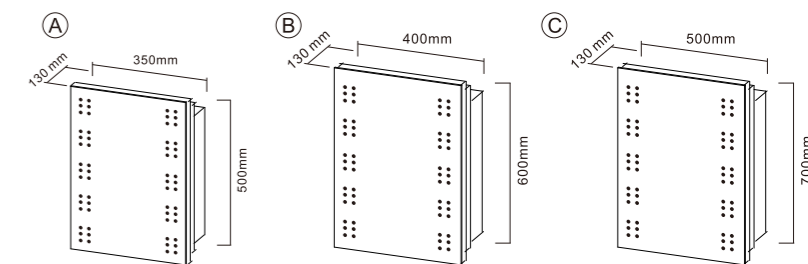

PRODUCT DETAILS

**CSD-506**

Stainless Steel Mirror Cabinet  
 Main Material: Stainless Steel  
 +Copper Mirror  
 Size: L600\*H700\*D130 MM  
 Function: Touch Switch+LED Light  
 +Demister+Dimmable  
 +3CCT

PRODUCT DETAILS

**CSD-507**

Stainless Steel Mirror Cabinet  
 Main Material: Stainless Steel  
 +Copper Mirror  
 Size: L800\*H600\*D130 MM  
 Function: Touch Switch+LED Light  
 +Demister+Dimmable+3CCT

PRODUCT DETAILS

**CST-508**

Stainless Steel Mirror Cabinet  
 Main Material: Stainless Steel  
 +Copper Mirror  
 Size: L500\*H700\*D130 MM  
 Function: Touch Switch+LED Light  
 +Demister+Dimmable+3CCT

PRODUCT DETAILS

**CAS-505**

Aluminum Mirror Cabinet  
 Main Material: Aluminum  
 +Copper Mirror  
 Size: L500\*H700\*D125 MM  
 Function: Touch Switch+LED Light  
 +Demister+Dimmable  
 +3CCT

PRODUCT DETAILS