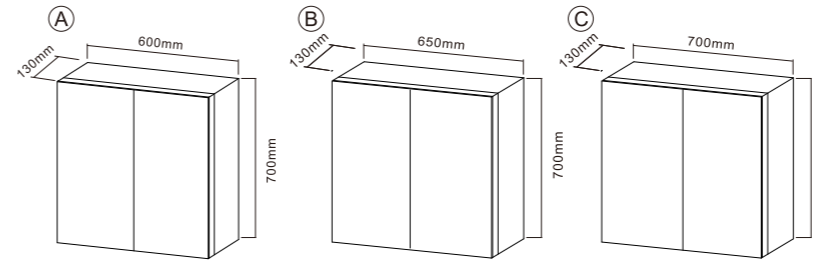

Focus on  
Smart Mirror  
Cabinets and Led Mirrors

PRODUCT DETAILS

**CTS-501**

Steel Mirror Cabinet  
 Main Material: Steel With Powder Coated  
 +Copper Mirror  
 Size: L500\*H700\*D130 MM

PRODUCT DETAILS

**CTD-502**

Steel Mirror Cabinet  
 Main Material: Steel With Powder Coated  
 +Copper Mirror  
 Size: L600\*H700\*D130 MM

PRODUCT DETAILS

**CTT-503**

Steel Mirror Cabinet  
 Main Material: Steel With Powder Coated+Copper Mirror  
 Size: L900\*H600\*D130 MM

PRODUCT DETAILS

**CTS-504**

Steel Mirror Cabinet  
 Main Material: Steel With Powder Coated+Copper Mirror  
 Size: L500\*H700\*D130 MM

PRODUCT DETAILS

**CSS-501**

Stainless Steel Mirror Cabinet  
Main Material: Stainless Steel  
+Copper Mirror  
Size: L500\*H700\*D130 MM

PRODUCT DETAILS

**CSD-502**

Stainless Steel Mirror Cabinet  
Main Material: Stainless Steel  
+Copper Mirror  
Size: L600\*H700\*D130 MM

PRODUCT DETAILS

**CST-503**

Stainless Steel Mirror Cabinet  
Main Material: Stainless Steel  
+Copper Mirror  
Size: L800\*H600\*D130 MM