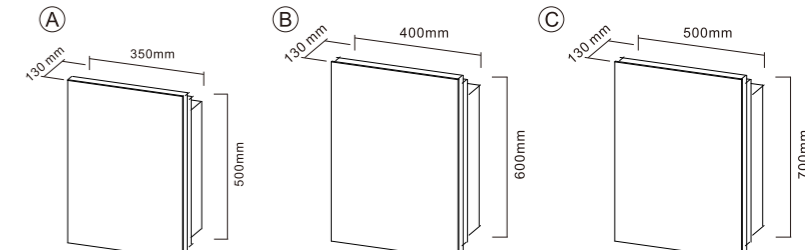

**CTD-502**

Steel Mirror Cabinet  
 Main Material: Steel With Powder Coated  
 +Copper Mirror  
 Size: L600\*H700\*D130 MM

PRODUCT DETAILS

**CTT-503**

Steel Mirror Cabinet  
 Main Material: Steel With Powder Coated+Copper Mirror  
 Size: L900\*H600\*D130 MM

PRODUCT DETAILS

**CTS-504**

Steel Mirror Cabinet  
 Main Material: Steel With Powder Coated+Copper Mirror  
 Size: L500\*H700\*D130 MM

PRODUCT DETAILS

**CSS-501**

Stainless Steel Mirror Cabinet  
Main Material: Stainless Steel  
+Copper Mirror  
Size: L500\*H700\*D130 MM

PRODUCT DETAILS

**CSD-502**

Stainless Steel Mirror Cabinet  
Main Material: Stainless Steel  
+Copper Mirror  
Size: L600\*H700\*D130 MM

PRODUCT DETAILS

**CST-503**

Stainless Steel Mirror Cabinet  
Main Material: Stainless Steel  
+Copper Mirror  
Size: L800\*H600\*D130 MM

PRODUCT DETAILS

**CSS-504**

Stainless Steel Mirror Cabinet  
Main Material: Stainless Steel  
+Copper Mirror  
Size: L500\*H700\*D130 MM

PRODUCT DETAILS

**CAS-501**  
 Aluminum Mirror Cabinet  
 Main Material: Aluminum  
 +Copper Mirror  
 Size: L500\*H700\*D125 MM