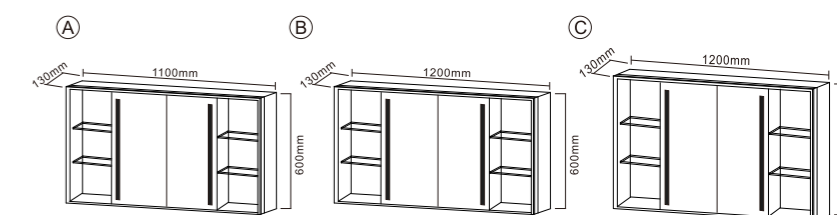

PRODUCT DETAILS

**CF-250201**

Steel Mirror Cabinet  
 Size: L800\*H600\*D130 MM  
 Function: LED Light

PRODUCT DETAILS

**CF-250208**

Steel Mirror Cabinet  
 Main Material: Steel + Mirror  
 Size: L750\*H1400\*D130 MM  
 Function: Sensor Switch + LED Light

PRODUCT DETAILS

**CF-250206**

Steel Mirror Cabinet  
 Main Material: Steel + Mirror  
 Size: L1200\*H600\*D130 MM  
 Function: Touch Switch+LED Light  
 +Demister+Dimmable  
 +Illuminated Shelves

These features can be customized and integrated into the products as per your requirements.