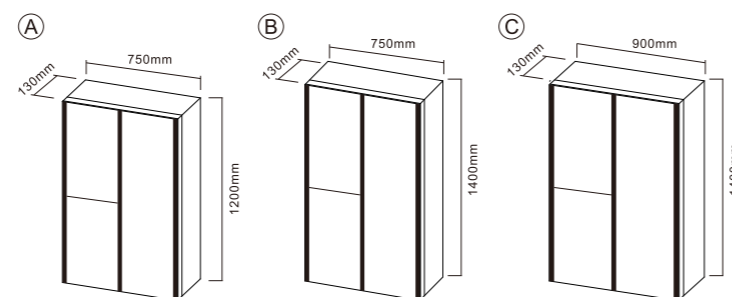

**CTD-502**

Steel Mirror Cabinet  
 Main Material: Steel With Powder Coated  
 +Copper Mirror  
 Size: L600\*H700\*D130 MM

PRODUCT DETAILS

**CTT-503**

Steel Mirror Cabinet  
 Main Material: Steel With Powder Coated+Copper Mirror  
 Size: L900\*H600\*D130 MM

PRODUCT DETAILS

**CTS-504**

Steel Mirror Cabinet  
 Main Material: Steel With Powder Coated+Copper Mirror  
 Size: L500\*H700\*D130 MM

PRODUCT DETAILS

**CSS-501**

Stainless Steel Mirror Cabinet  
Main Material: Stainless Steel  
+Copper Mirror  
Size: L500\*H700\*D130 MM

PRODUCT DETAILS

**CF-250201**

Steel Mirror Cabinet  
 Size: L800\*H600\*D130 MM  
 Function: LED Light

PRODUCT DETAILS

**CF-250208**

Steel Mirror Cabinet  
 Main Material: Steel + Mirror  
 Size: L750\*H1400\*D130 MM  
 Function: Sensor Switch + LED Light

PRODUCT DETAILS

**CF-250206**

Steel Mirror Cabinet  
 Main Material: Steel + Mirror  
 Size: L1200\*H600\*D130 MM  
 Function: Touch Switch+LED Light  
 +Demister+Dimmable  
 +Illuminated Shelves

These features can be customized and integrated into the products as per your requirements.