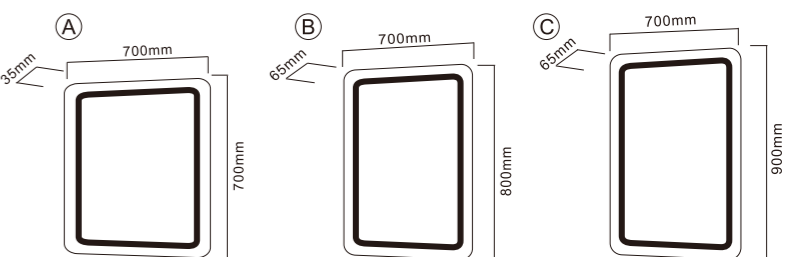

PRODUCT DETAILS

**MTF-502**

Led Mirror  
 Main Material: Steel With Powder Coated +Copper Mirror  
 Size: L500\*H700\*D30 MM  
 Function: Touch Switch+LED Light +Demister+Dimmable+3CCT

PRODUCT DETAILS

**MAW-503**

Led Mirror  
 Main Material: Aluminum+Copper Mirror  
 Size: L600\*H800\*D35 MM  
 Function: Touch Switch+LED Light +Demister+Dimmable+3CCT

PRODUCT DETAILS

**MAW-504**

Led Mirror  
 Main Material: Aluminum+Copper Mirror  
 Size: L700\*H900\*D35 MM  
 Function: Touch Switch+LED Light +Demister+Dimmable+3CCT

PRODUCT DETAILS

**MAW-505**

Led Mirror  
 Main Material: Aluminum+Copper Mirror  
 Size: L600\*H400\*D35 MM  
 Function: Touch Switch+LED Light  
 +Demister+Dimmable+3CCT

PRODUCT DETAILS

**MAW-506**

Led Mirror  
 Main Material: Aluminum+Copper Mirror  
 Size: L700\*H500\*D35 MM  
 Function: Touch Switch+LED Light  
 +Demister+Dimmable+3CCT