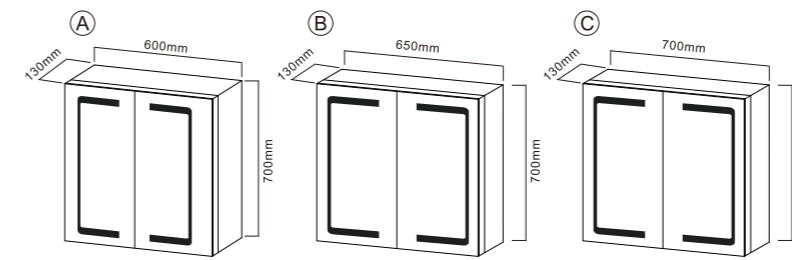

PRODUCT DETAILS

**CTD-508**

Steel Mirror Cabinet  
 Main Material: Steel With Powder Coated+Copper Mirror  
 Size: L800\*H600\*D130 MM  
 Function: Touch Switch+LED Light +Demister+Dimmable+3CCT

PRODUCT DETAILS

**CTT-509**

Steel Mirror Cabinet  
 Main Material: Steel With Powder Coated+Copper Mirror  
 Size: L900\*H600\*D130 MM  
 Function: Touch Switch+LED Light +Demister+Dimmable+3CCT

PRODUCT DETAILS

**CTS-510**

Steel Mirror Cabinet  
 Main Material: Steel With Powder Coated+Copper Mirror  
 Size: L600\*H750\*D130 MM  
 Function: Touch Switch+LED Light +Demister+Dimmable+3CCT

PRODUCT DETAILS

**CSS-505**

Stainless Steel Mirror Cabinet  
 Main Material: Stainless Steel  
 +Copper Mirror  
 Size: L500\*H700\*D130 MM  
 Function: Touch Switch+LED Light  
 +Demister+Dimmable  
 +3CCT

PRODUCT DETAILS

**CSD-506**

Stainless Steel Mirror Cabinet  
 Main Material: Stainless Steel  
 +Copper Mirror  
 Size: L600\*H700\*D130 MM  
 Function: Touch Switch+LED Light  
 +Demister+Dimmable  
 +3CCT