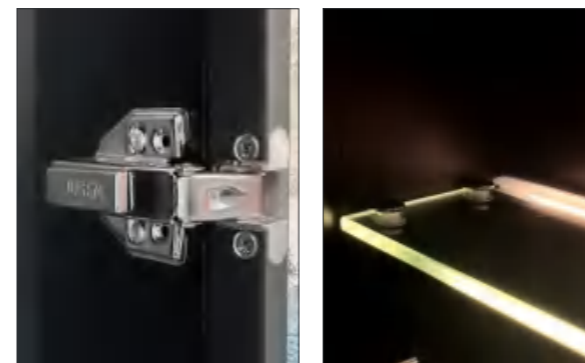

PRODUCT DETAILS

**CF-250201**

Steel Mirror Cabinet  
 Size: L800\*H600\*D130 MM  
 Function: LED Light

PRODUCT DETAILS

**CF-250208**

Steel Mirror Cabinet  
 Main Material: Steel + Mirror  
 Size: L750\*H1400\*D130 MM  
 Function: Sensor Switch + LED Light

PRODUCT DETAILS

**CF-250206**

Steel Mirror Cabinet  
 Main Material: Steel + Mirror  
 Size: L1200\*H600\*D130 MM  
 Function: Touch Switch+LED Light  
 +Demister+Dimmable  
 +Illuminated Shelves

These features can be customized and integrated into the products as per your requirements.