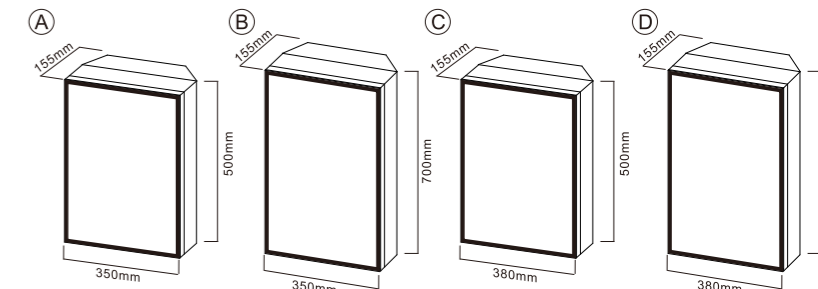

Focus on  
Smart Mirror  
Cabinets and Led Mirrors

PRODUCT DETAILS

**CTS-501**

Steel Mirror Cabinet  
 Main Material: Steel With Powder Coated  
 +Copper Mirror  
 Size: L500\*H700\*D130 MM

PRODUCT DETAILS

**CTD-502**

Steel Mirror Cabinet  
 Main Material: Steel With Powder Coated  
 +Copper Mirror  
 Size: L600\*H700\*D130 MM

PRODUCT DETAILS

**CTT-503**

Steel Mirror Cabinet  
 Main Material: Steel With Powder Coated+Copper Mirror  
 Size: L900\*H600\*D130 MM

PRODUCT DETAILS

**CTS-504**

Steel Mirror Cabinet  
 Main Material: Steel With Powder Coated+Copper Mirror  
 Size: L500\*H700\*D130 MM

PRODUCT DETAILS

**CSS-501**

Stainless Steel Mirror Cabinet  
Main Material: Stainless Steel  
+Copper Mirror  
Size: L500\*H700\*D130 MM

PRODUCT DETAILS

**CSD-502**

Stainless Steel Mirror Cabinet  
Main Material: Stainless Steel  
+Copper Mirror  
Size: L600\*H700\*D130 MM

PRODUCT DETAILS

**CST-503**

Stainless Steel Mirror Cabinet  
Main Material: Stainless Steel  
+Copper Mirror  
Size: L800\*H600\*D130 MM