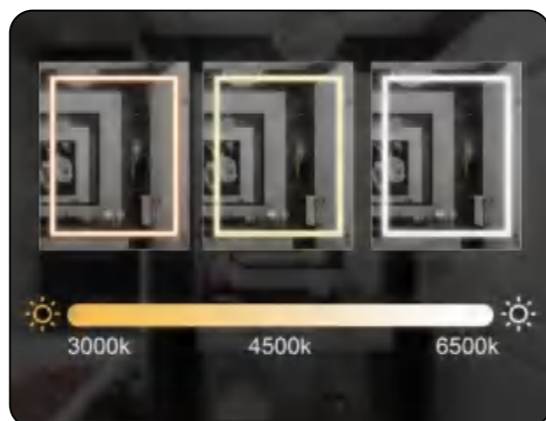

These features can be customized and integrated into the products as per your requirements.