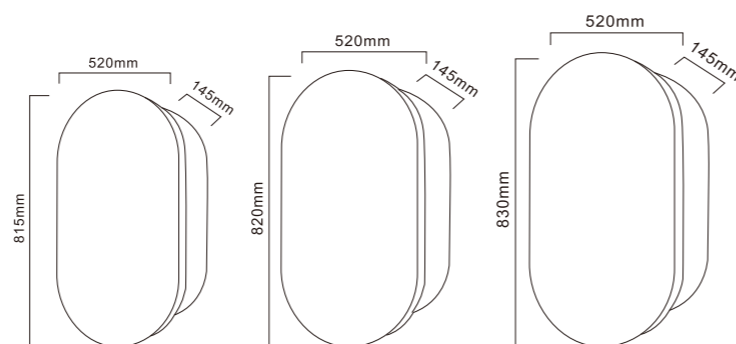

PRODUCT DETAILS

**CAS-505**

Aluminum Mirror Cabinet  
 Main Material: Aluminum  
 +Copper Mirror  
 Size: L500\*H700\*D125 MM  
 Function: Touch Switch+LED Light  
 +Demister+Dimmable  
 +3CCT

PRODUCT DETAILS

Aluminum Mirror Cabinet  
 Main Material: Aluminum  
 +Copper Mirror  
 Size: L900\*H600\*D125 MM  
 Function: Touch Switch+LED Light  
 +Demister+Dimmable+3CCT

PRODUCT DETAILS

**CTS-508**

Aluminum Mirror Cabinet  
 Main Material: Aluminum  
 +Copper Mirror  
 Size: L600\*H700\*D125 MM  
 Function: Touch Switch+LED Light  
 +Demister+Dimmable+3CCT

### CTS-511

LED Mirror Cabinet

Main Material: Steel With Powder  
Coated+Copper Mirror

Size: L520\*H820\*D145 MM

Function: Touch Switch+LED Light  
+Demister+Dimmable+3CCT

PRODUCT DETAILS

PRODUCT DETAILS

**CF-250201**

Steel Mirror Cabinet  
 Size: L800\*H600\*D130 MM  
 Function: LED Light

PRODUCT DETAILS

**CF-250208**

Steel Mirror Cabinet  
 Main Material: Steel + Mirror  
 Size: L750\*H1400\*D130 MM  
 Function: Sensor Switch + LED Light