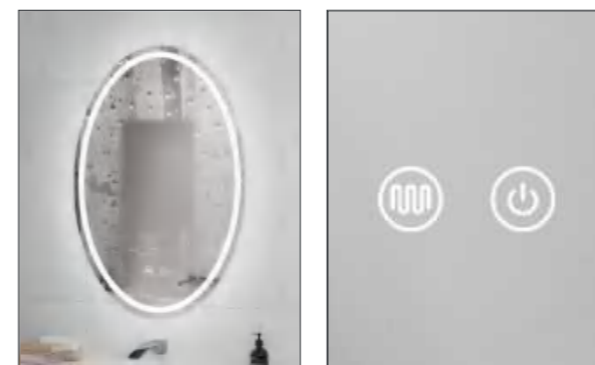

PRODUCT DETAILS