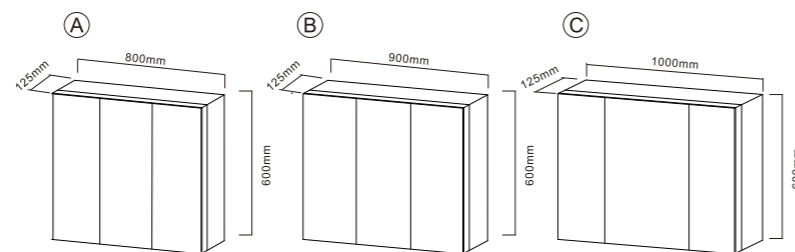

PRODUCT DETAILS

**CSD-502**

Stainless Steel Mirror Cabinet  
Main Material: Stainless Steel  
+Copper Mirror  
Size: L600\*H700\*D130 MM

PRODUCT DETAILS

**CST-503**

Stainless Steel Mirror Cabinet  
Main Material: Stainless Steel  
+Copper Mirror  
Size: L800\*H600\*D130 MM

PRODUCT DETAILS

**CSS-504**

Stainless Steel Mirror Cabinet  
Main Material: Stainless Steel  
+Copper Mirror  
Size: L500\*H700\*D130 MM

PRODUCT DETAILS

**CAS-501**  
 Aluminum Mirror Cabinet  
 Main Material: Aluminum  
 +Copper Mirror  
 Size: L500\*H700\*D125 MM

PRODUCT DETAILS

**CAD-502**  
 Aluminum Mirror Cabinet  
 Main Material: Aluminum  
 +Copper Mirror  
 Size: L600\*H700\*D125 MM

PRODUCT DETAILS

**CAT-503**  
 Aluminum Mirror Cabinet  
 Main Material: Aluminum  
 +Copper Mirror  
 Size: L900\*H600\*D125 MM

PRODUCT DETAILS

**CAS-504**  
 Aluminum Mirror Cabinet  
 Main Material: Aluminum  
 +Copper Mirror  
 Size: L500\*H700\*D125 MM

PRODUCT DETAILS

**CTS-505**  
 Steel Mirror Cabinet  
 Main Material: Steel With  
 Powder Coated  
 +Copper Mirror  
 Size: L520\*H820\*D145 MM