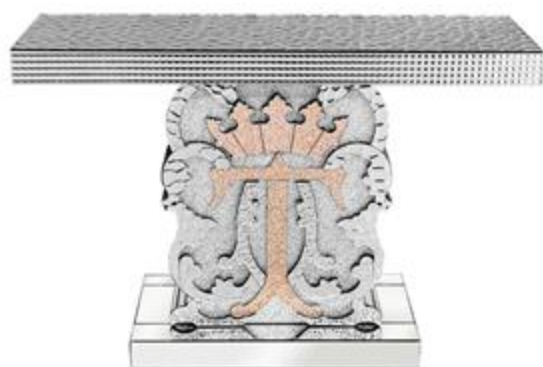

JS-85 Silver
Console Table
H800x W1180xD360mm