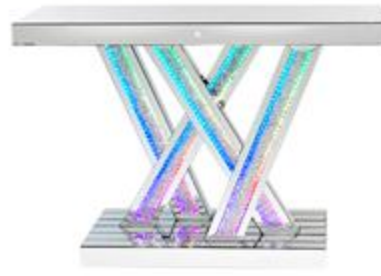

Console Table
H800x W1190xD360mm

JS-45 Silver+LED

Console Table
H800x W1190xD360mm

JS-56 Silver +LED

Console Table
H800x W1180xD360mm

JS-57 Silver+LED

Console Table
H800x W1180xD360mm

JS-56 Silver+LED