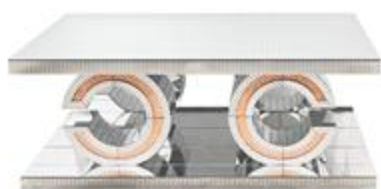

MF209 Silver
Dining Table
H750 x Dia 1200 mm

MF210 Silver
Dining Table
H750x Dia 1320mm

XP04
Dining Table
H800 x Dia 1200 mm

XP03
Dining Table
H800 x W1800xD900mm

XP08
Dining Table
H800x W1800xD900mm

XP07
Dining Table
H450 x W1220xD685mm