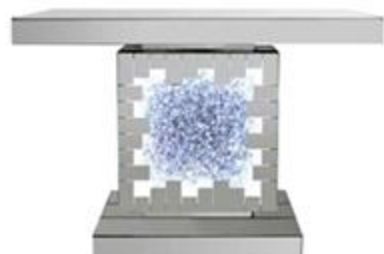

YJ-015 Silver

Console Table
H800x W1190xD360mm

GS067 Silver

Console Table
H800x W1190xD360mm

MF808 Silver

Console Table
H800x W1190xD360mm

XP01 Silver LED

Console Table
H800x W1190xD360mm