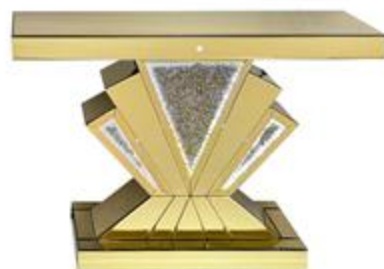

Console Table
H800x W1180xD360mm

JS-56 Gold+LED

Console Table
H800x W1180xD360mm

JS-62 Gold+LED

Console Table
H800x W1180xD360mm

GS067 Gold+LED

Console Table
H800x W1180xD360mm

912 Gold+LED