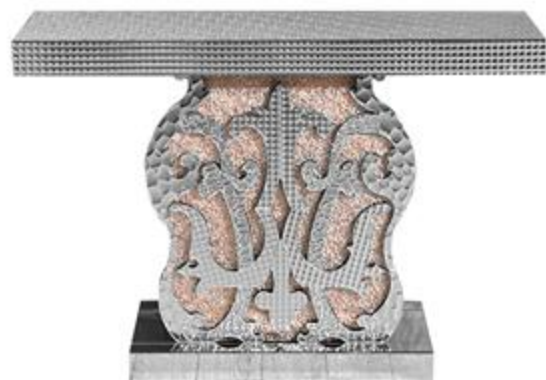

JS-79 Silver
Console Table
H800x W1180xD360mm

JS-81 Silver
Console Table
H780 x W1180xD360mm