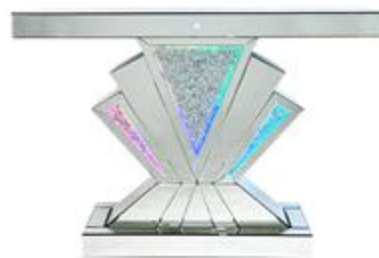

Console Table
H800x W1180xD360mm

JS-42 Silver+LED

Console Table
H800x W1180xD360mm

JS-48 Silver+LED

Console Table
H800x W1180xD360mm

JS-59 Silver+LED

Console Table
H800x W1180xD360mm

912A Silver+LED