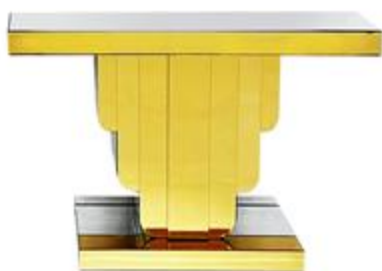

JS-70 Silver+Gold

Console Table
H800x W1180xD360mm