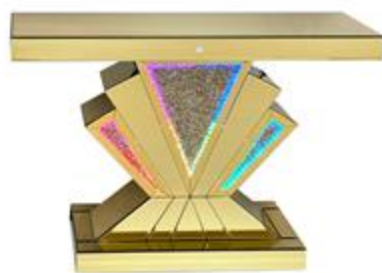

912A Gold+LED

Console Table
H800x W1180xD360mm