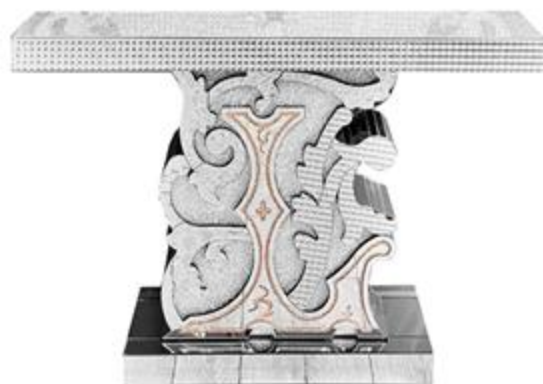

JS-79 Silver
Console Table
H800x W1180xD360mm

JS-80 Silver
Console Table
H800x W1180xD360mm

JS-81 Silver
Console Table
H780 x W1180xD360mm

JS-82 Silver
Console Table
H800x W1180xD360mm

JS-83 Silver
Console Table
H800x W1180xD360mm