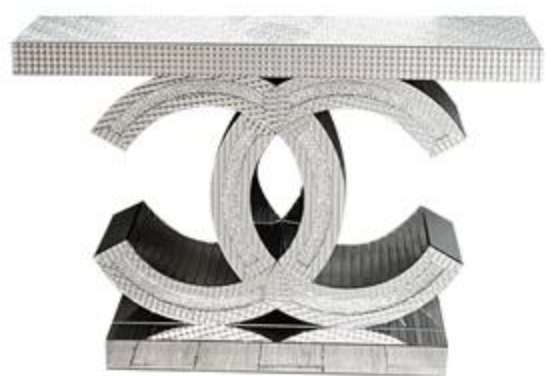

JS-77 Silver
Console Table
H780 x W1180xD360mm

JS-78 Silver
Console Table
H800x W1180xD360mm