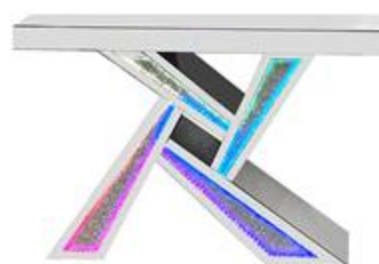

JS-42 Silver+LED

Console Table
H800x W1180xD360mm