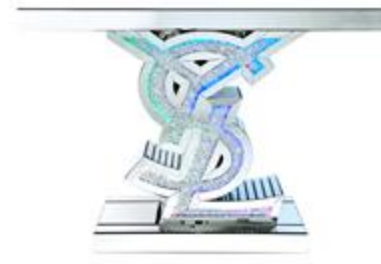

Console Table
H800x W1180xD360mm

JS-42 Silver+LED

Console Table
H800x W1180xD360mm

JS-48 Silver+LED

Console Table
H800x W1180xD360mm

JS-59 Silver+LED

Console Table
H800x W1180xD360mm

912A Silver+LED