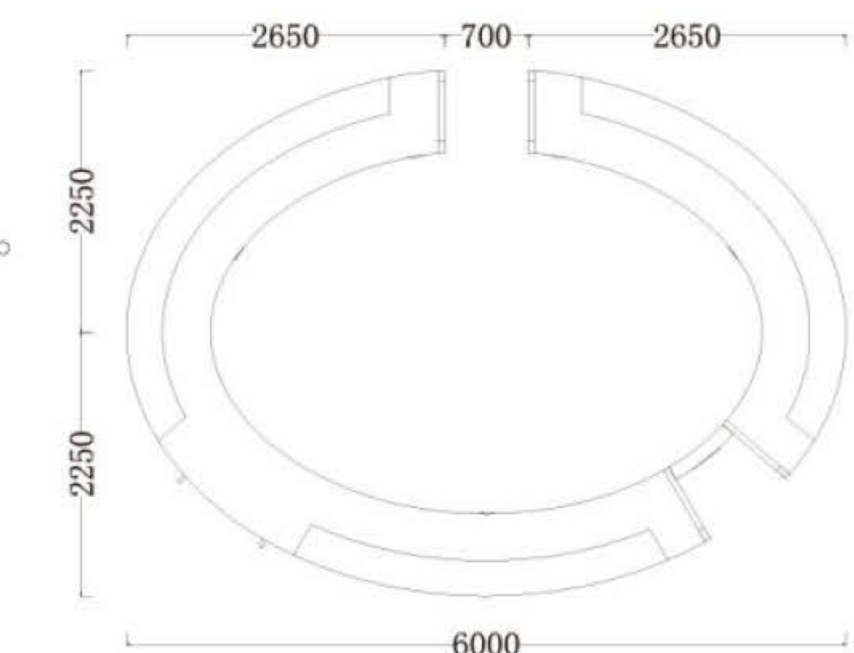

HOSPITAL LOBBY 医院大厅

Comprehensive Service Table/ 综合服务台

医院服务台是体现医院或者医疗机构形象和档次的门户所在，要达到亲切优雅的概念。导医台设计不显示一个医院的实力，又起到人际交往、商业礼仪、形象战略等诸多方面的重要作用，而医患之间的第一印象就是从护士站开始。凹凸设计，方便轮椅进入，贴近接待台、方便填单、沟通交流、拉近双方距离，融洽又和谐。

As the portal which reflecting the image and class of the hospital or medical institutions, the hospital service table shall represent the concept of kindness and grace. The design of the guidance desk not only shows the strength of a hospital but also play an important role in many aspects like interpersonal communication, business interests and image strategy, etc. The first impression between doctors and patients starts from the nursing station. The concave and convex design provide convenience for wheelchair entry, forms filling and communication, shortens the distance between both sides, achieving friendliness and harmony.

护士站材质说明

- 1、台面: 优质亚克力医用造石。
- 2、框架: 2.0mm厚一级电解板框架, 1.0mm厚一级电解板饰面, 进口抑菌粉末静电喷涂。
- 3、脚线: 304不锈钢。
- 4、五金: 阻尼导轨, 不锈钢缓冲门铰, 锌合金拉手。
- 5、材质: 颜色、工艺可根据客户要求定制。

护士站的优点

- 1、绿色环保, 低污染, 易回收和再利用, 不释放对人体有害的物质。
- 2、结构安全稳固, 耐磨耐用, 可高频率无损使用。
- 3、抑制菌繁殖, 便于清洁, 避免交叉感染。
- 4、防火防水防潮, 耐酸碱。
- 5、人性化设计, 色调明快, 功能性强。

Function introduction 功能说明

升降显示器 Lift display	感应门 Automatic Door/Auto-Door	自助查询机 Self-check machine	自无障碍设计 Accessible design