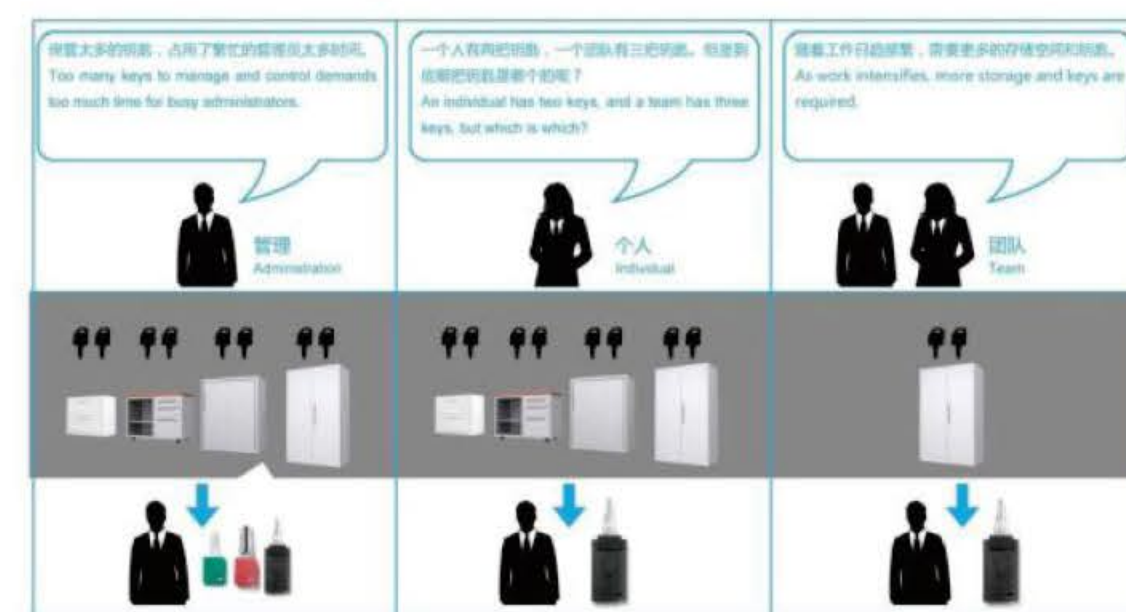

简化个人、团队物品管理及确保商业资讯安全的有效解决方案

MYKEY智慧锁系列的双法宝

抽锁芯配件

包含红色抽锁芯钥匙、锁芯和对应钥匙。无论任何规划、企业和个人的变动，只需要跟换锁芯，钥匙编号随即改变，简单方便。遇上遗失钥匙和紧急情况，既可提供快捷解决方法。

万能钥匙系统

只需要一把万能钥匙，就能够掌控企业的存储安全。这一系统解决了工作间存有大量钥匙的问题，以及解决和遗失钥匙或急需打开存储柜的问题。

DIMENSIONS