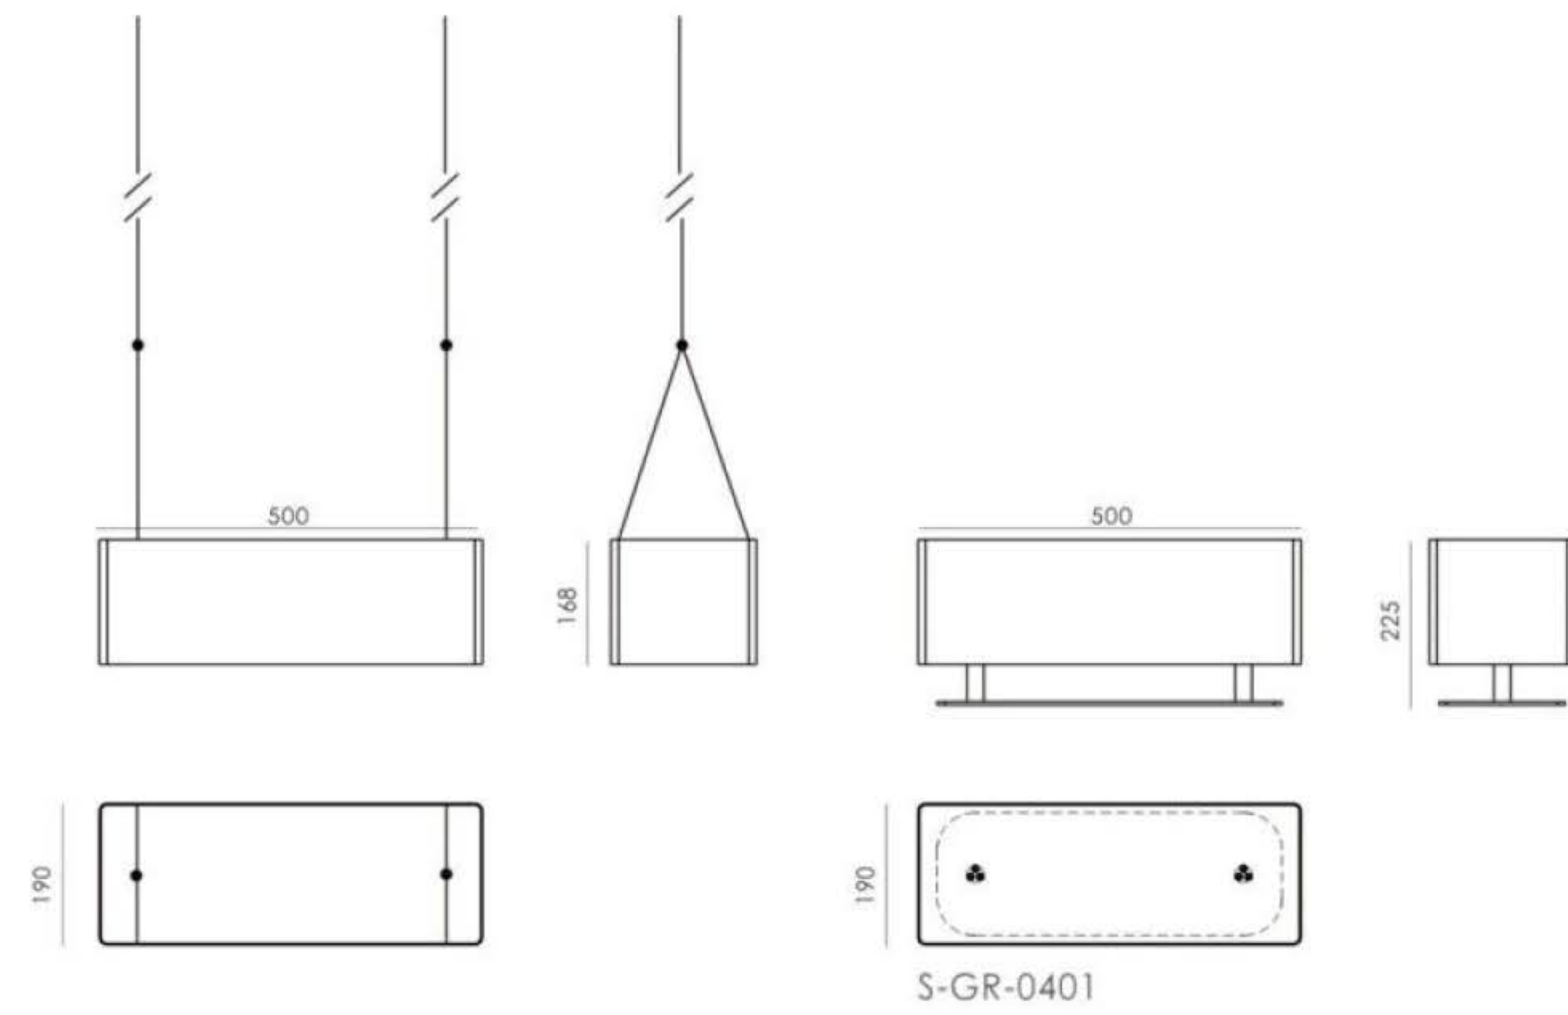

ECO
Greening|绿化