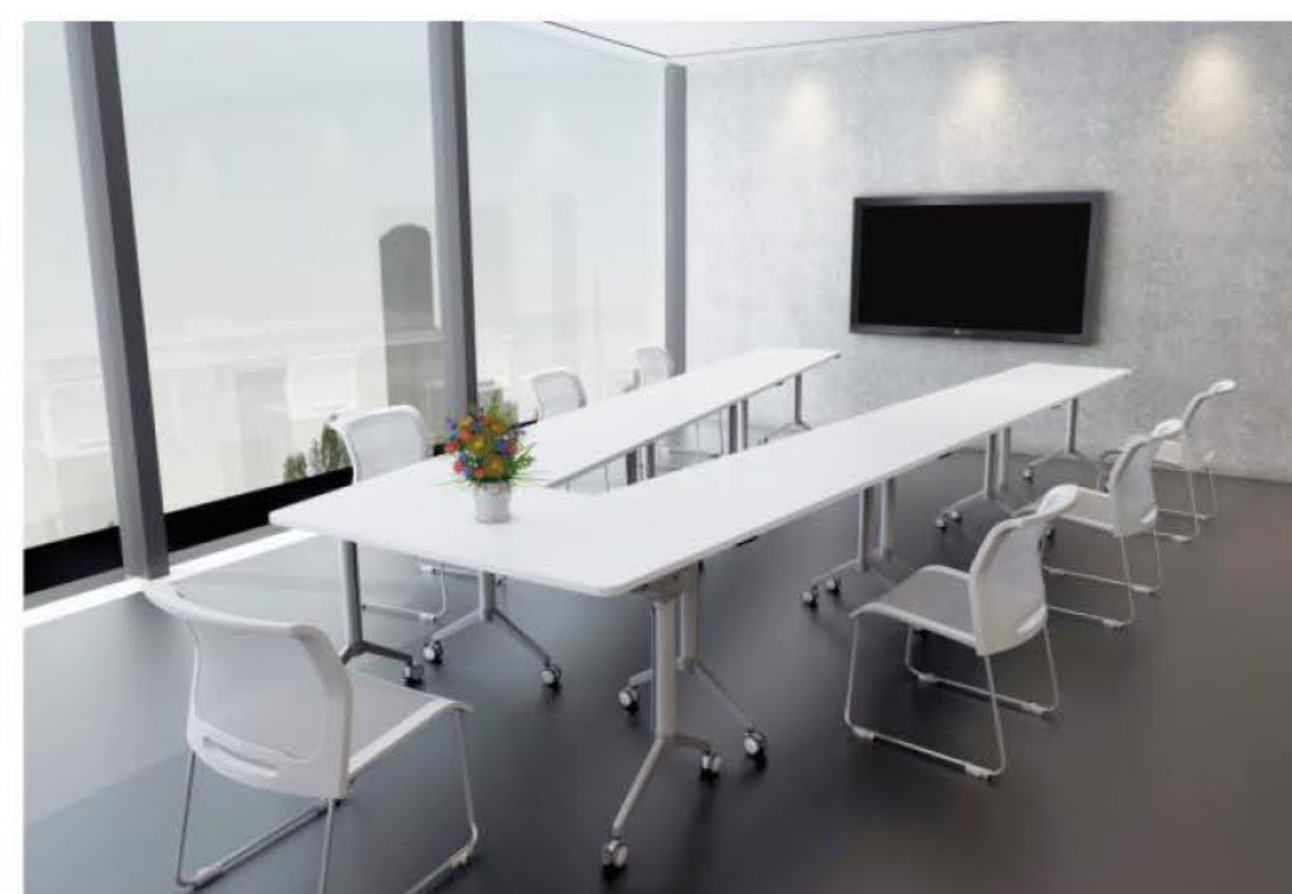

吸音棉吊挡板

木制吊挡板

SHIRLLY

水平衡、和谐、自由、创造最佳的实用性

GIRA

GIRA folding table is an ideal with with stylish design.The table folds up for horizontal nesting. They can be nested conveniently to maximize spaceand for simple storage.