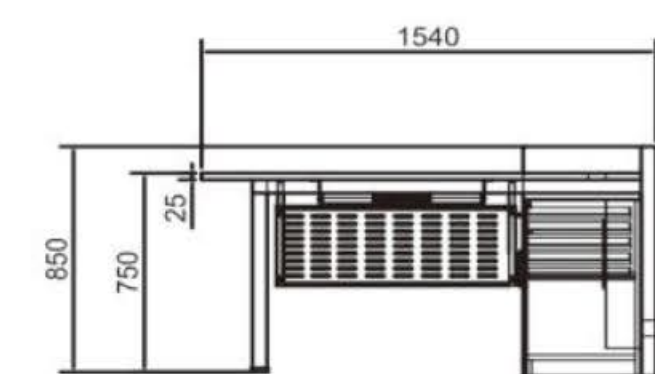

DIAGNOSIS AND TREATMENT INTEBVA/诊疗区间

DIAGNOSIS AND TREATMENT INTEBVA/诊普通诊室

诊断桌：功能说明

- 1、活动台底柜台面预留打印机位，医护人员日常的打印工作；
- 2、台底柜配备单门单抽柜加大储存功能，可防止医护人员包类及私人物品；
- 3、效率盒柜的配置方案医护人员日常医疗单据的分类存放；
- 4、圆柱式桌脚，带保护套，防止桌角腐蚀，符合院感要求。
- 5、诊断桌整体设计效果，现代、安全稳固、符合未来医院设计需求，被众多医院广泛应用。