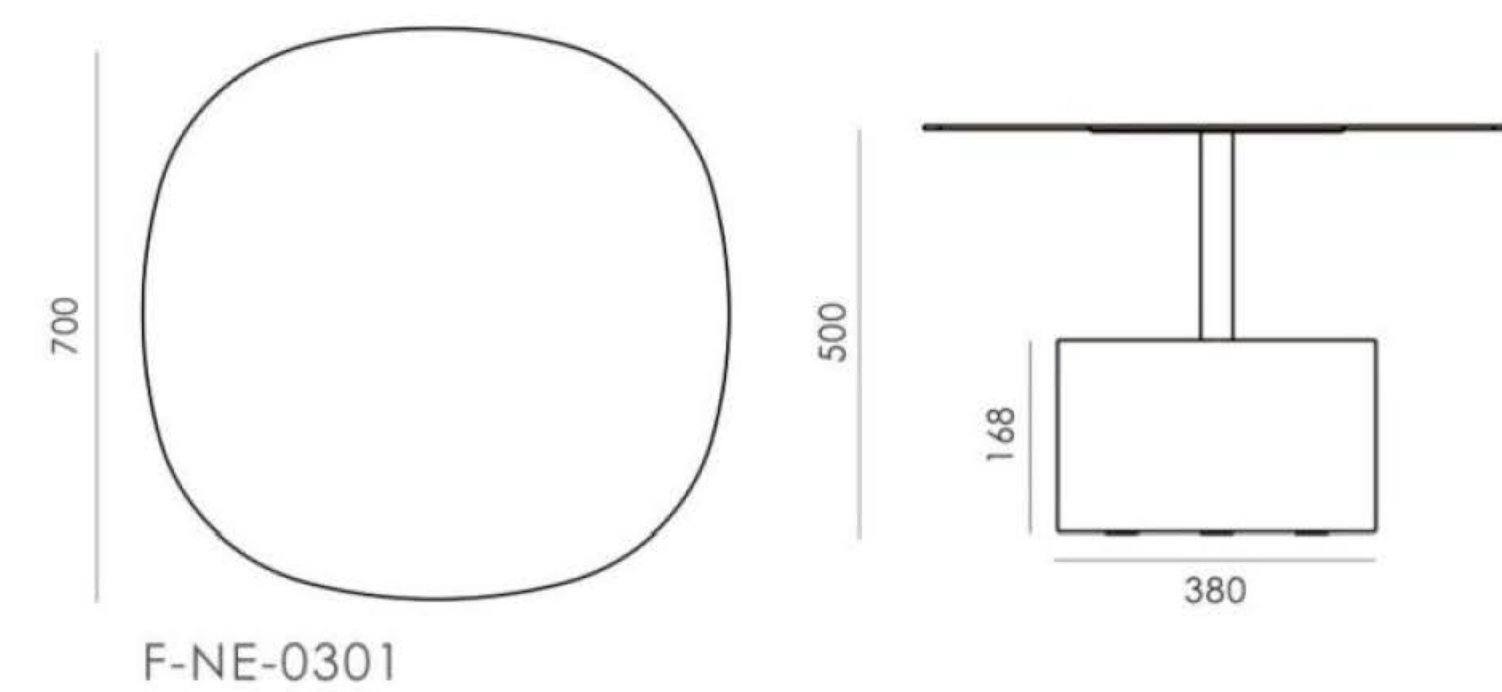

Regte
Greening|绿化