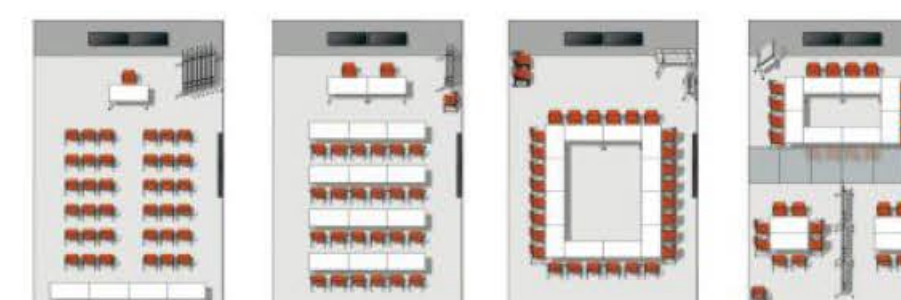

吸音棉吊挡板

木制吊挡板

SHIRLLY

水平衡、和谐、自由、创造最佳的实用性

GIRA

GIRA folding table is an ideal with with stylish design.The table folds up for horizontal nesting. They can be nested conveniently to maximize spaceand for simple storage.