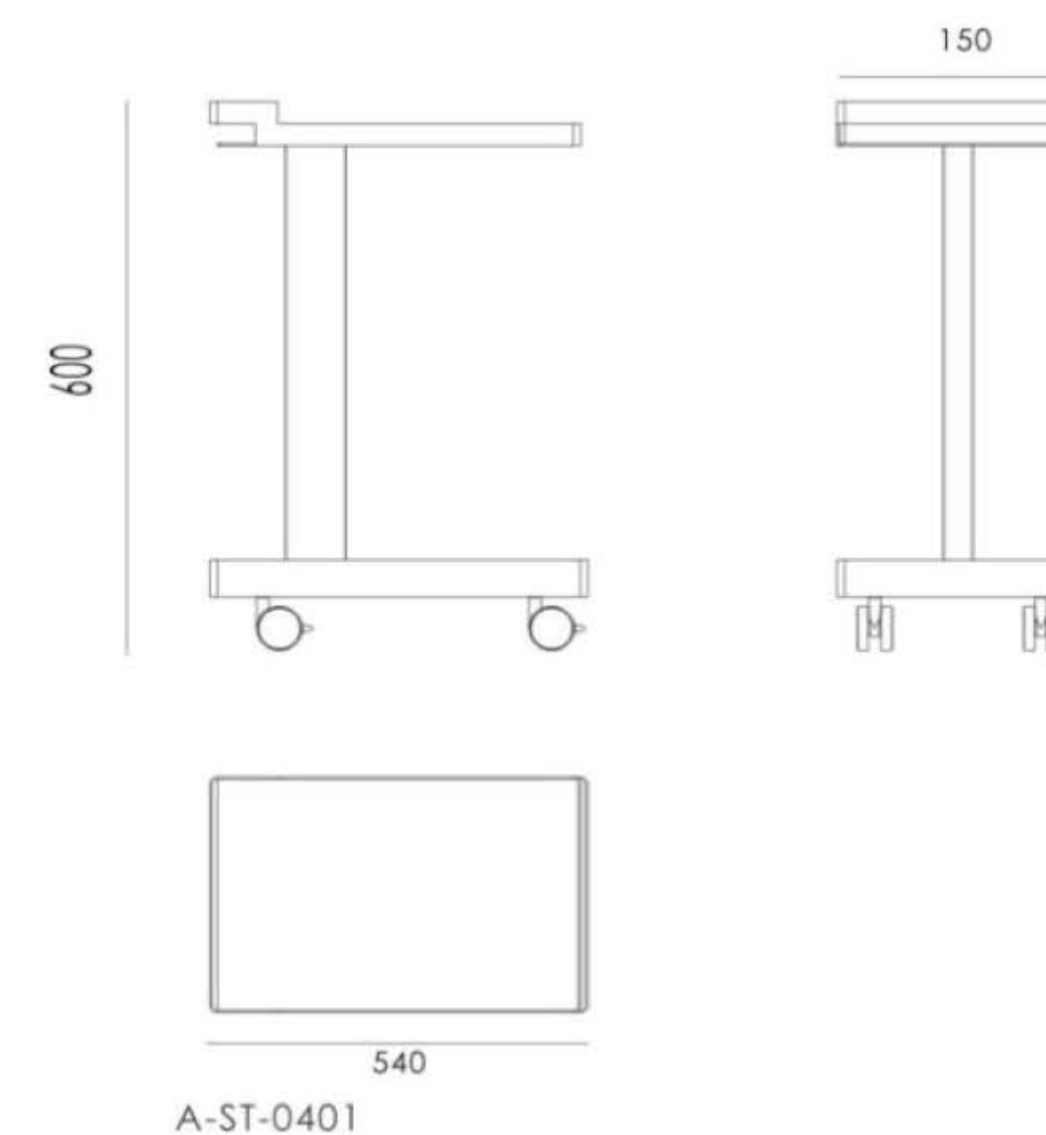

AVA

Office Supplie|电源

A-ST-0401