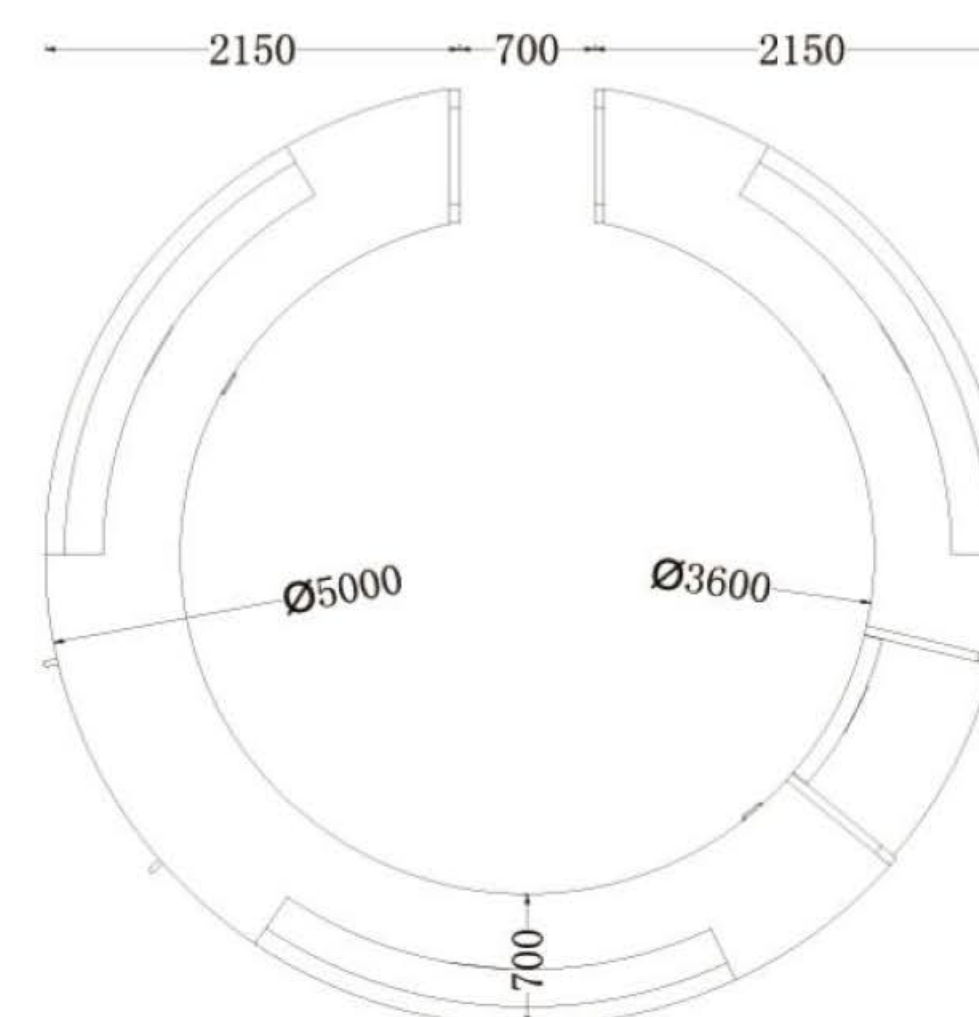

Function introduction 功能说明

升降显示器 Lift display	感应门 Automatic Door/Auto-Door	自助查询机 Self-check machine	自无障碍设计 Accessible design