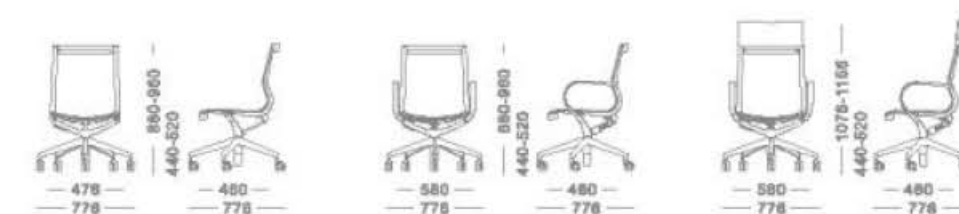

WALTZOFLINE

B1518

Prov TH WHOLE NEW OFFICE EXPERIENCE

WALTZOFLINE

B1518

Prov THE WHOLE NEW OFFICE EXPERIENCE

mercury wing

MY-6013-ML