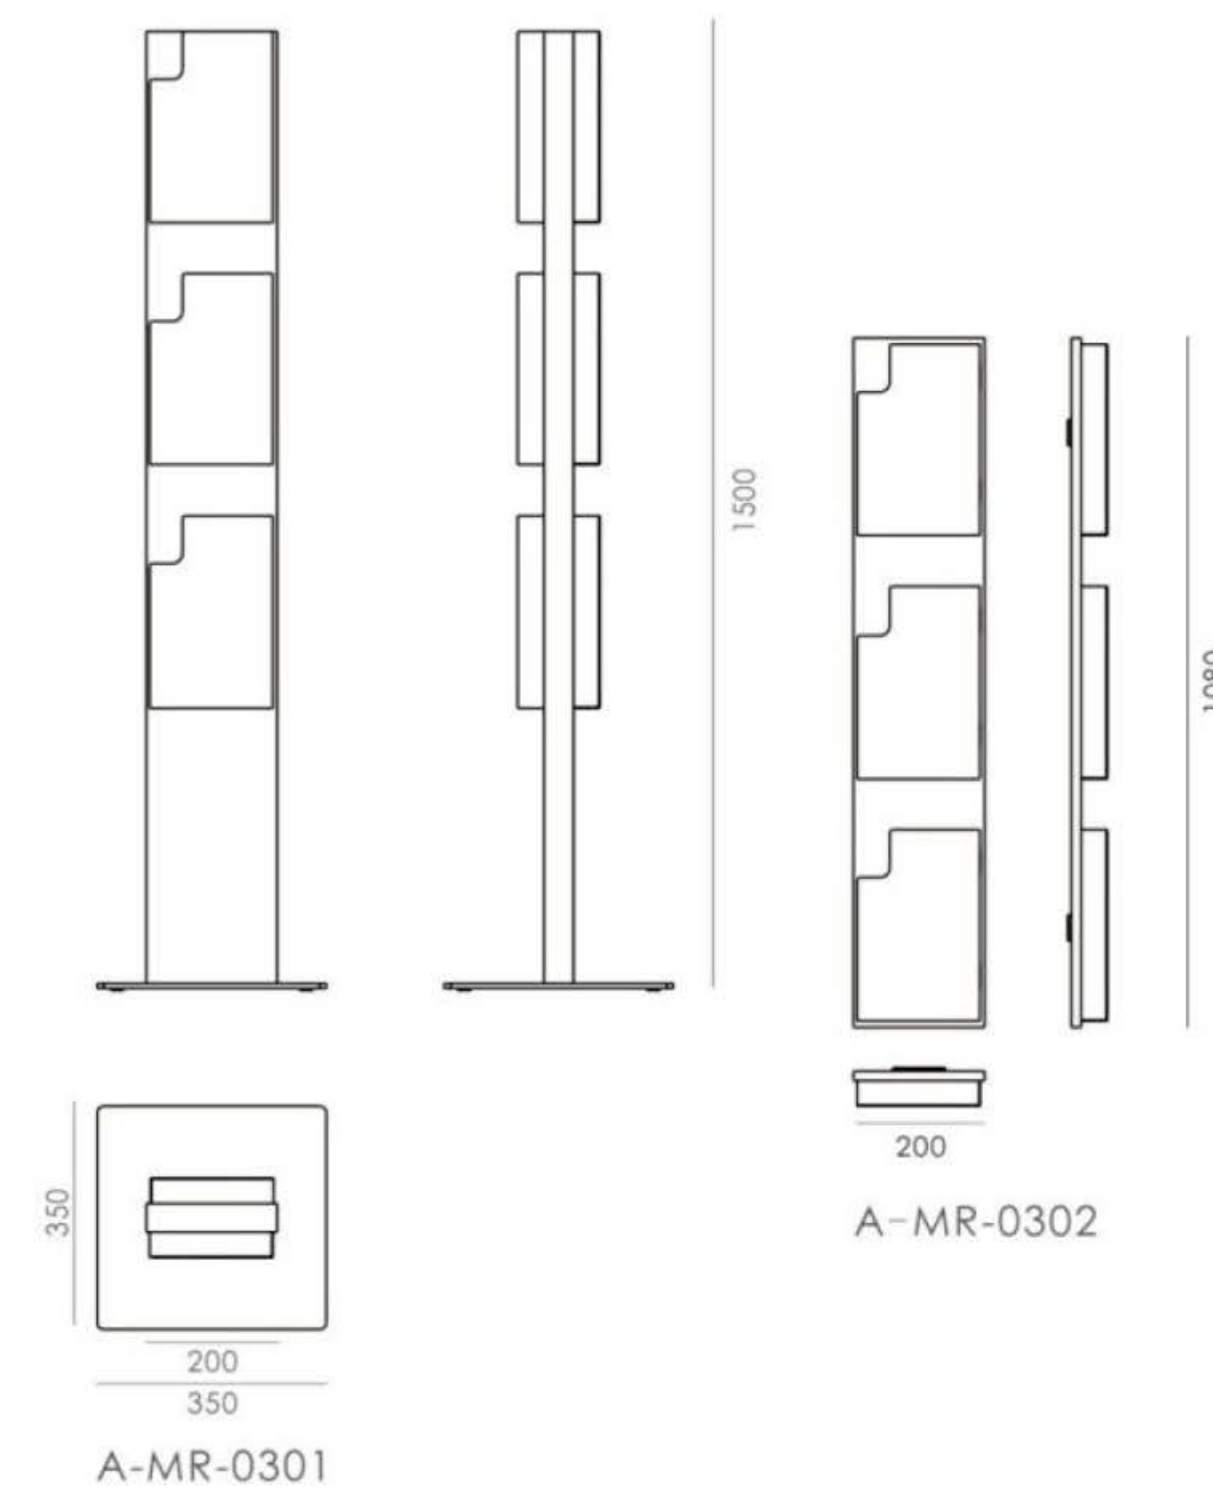

Nona

Magazine rack|杂志架

A-MR-0301

A-MR-0302