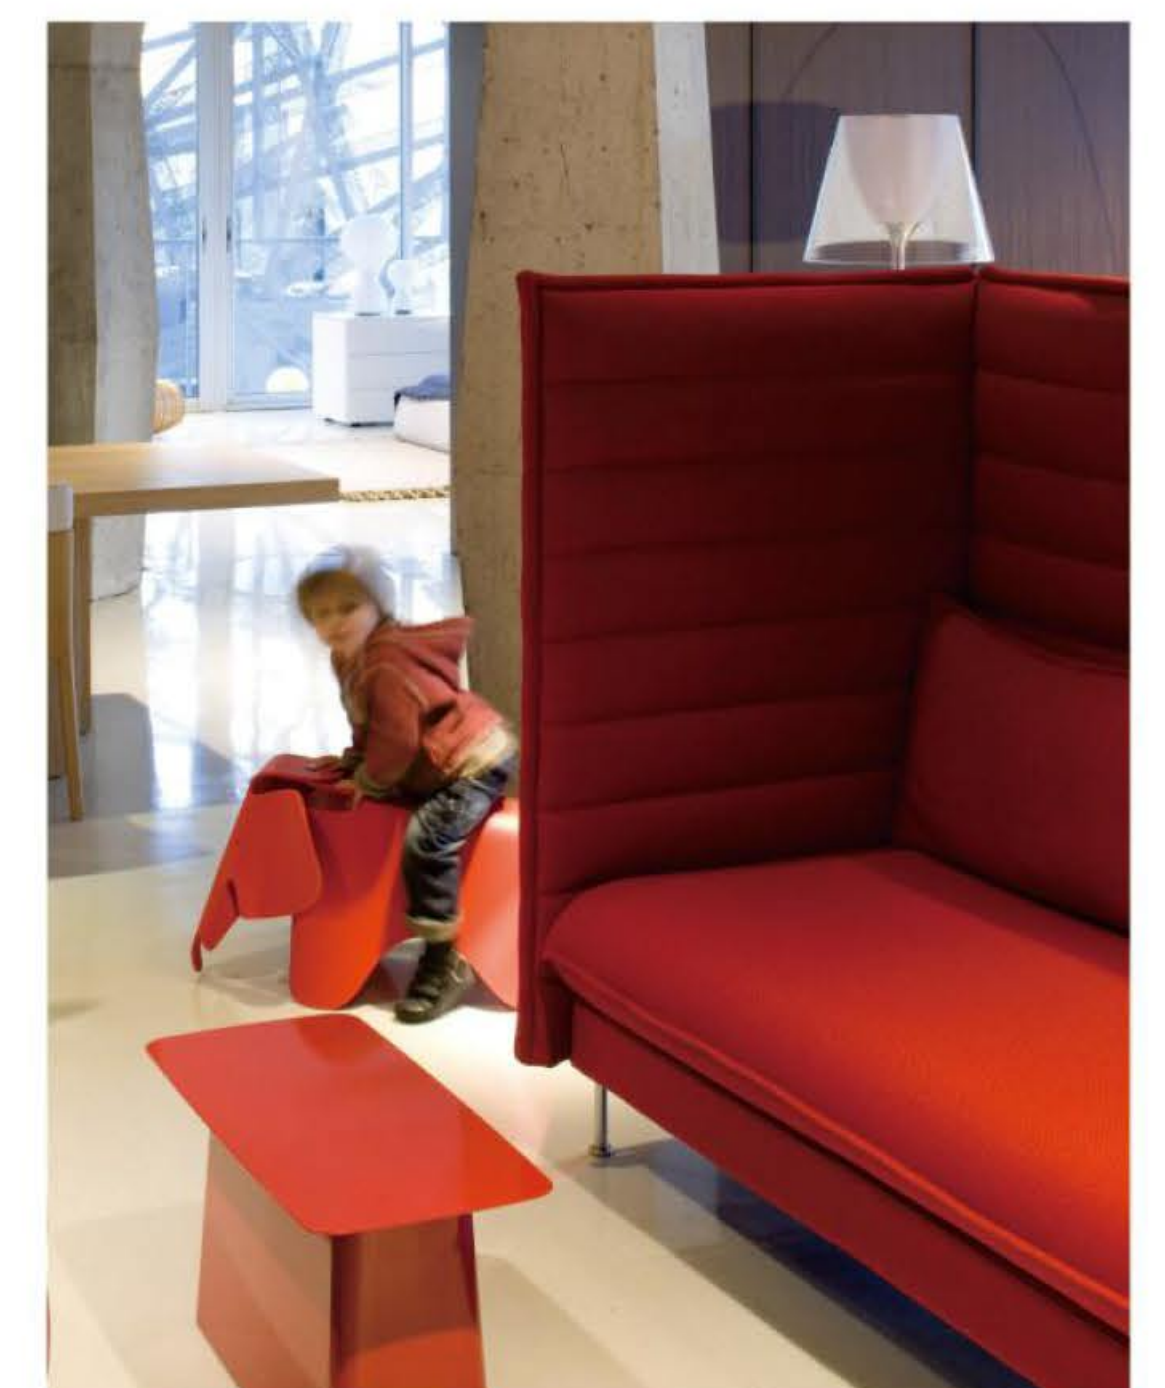

Alcove sofa