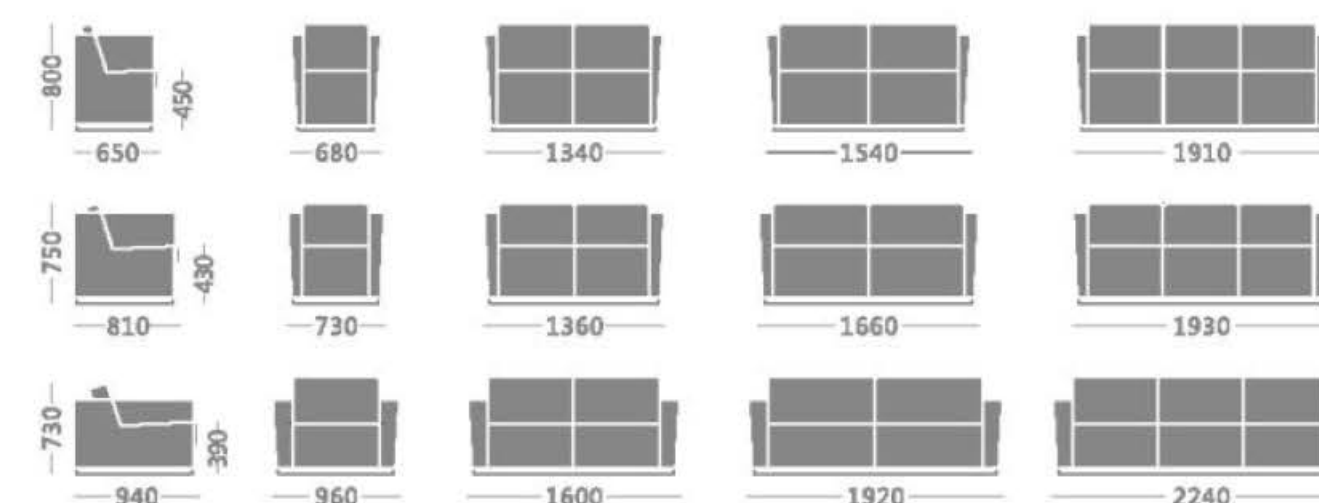

BON 落地屏风系统 PANEL SYSTEM

REASONABLE REST & HEALTHY WORKING
合理休闲 & 健康办公

午休床

MOON

这款沙发可以说既包涵了中国的方正哲学，又将现代几何线条运用得恰到好处，可谓中西合璧。而V型坐感空间又体现了现代商务空间的大气从容，正是成功精英的内在写照。

This sofa could be considered as the founder of china philosophy and proper application of modern geometry line, match well of Chinese and western. And V sitting sense reflects the modern commercial atmosphere, which is just the inner portayal of successful elite.