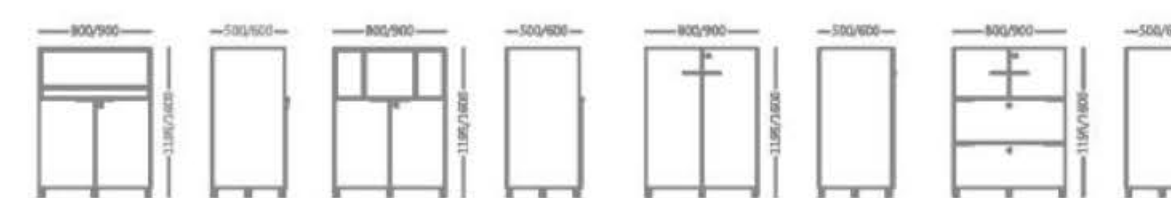

接待室效果

H=720
D=800

H=400
D=800

UROO8

PYRAMID

建议一排工作站的两端可以放置和 workstation 等高文件柜，这样既可以共享文件，又可以作为临时讨论平台，若柜子顶面安装木顶板则整个空间表面颜色一致，效果更好。

Corridor end cabinets aligned with worktop or panel are ideal for team shared storage and an option for discussion table. If topped with the same surface as rest of the space, the whole look and feel can be more consistent.