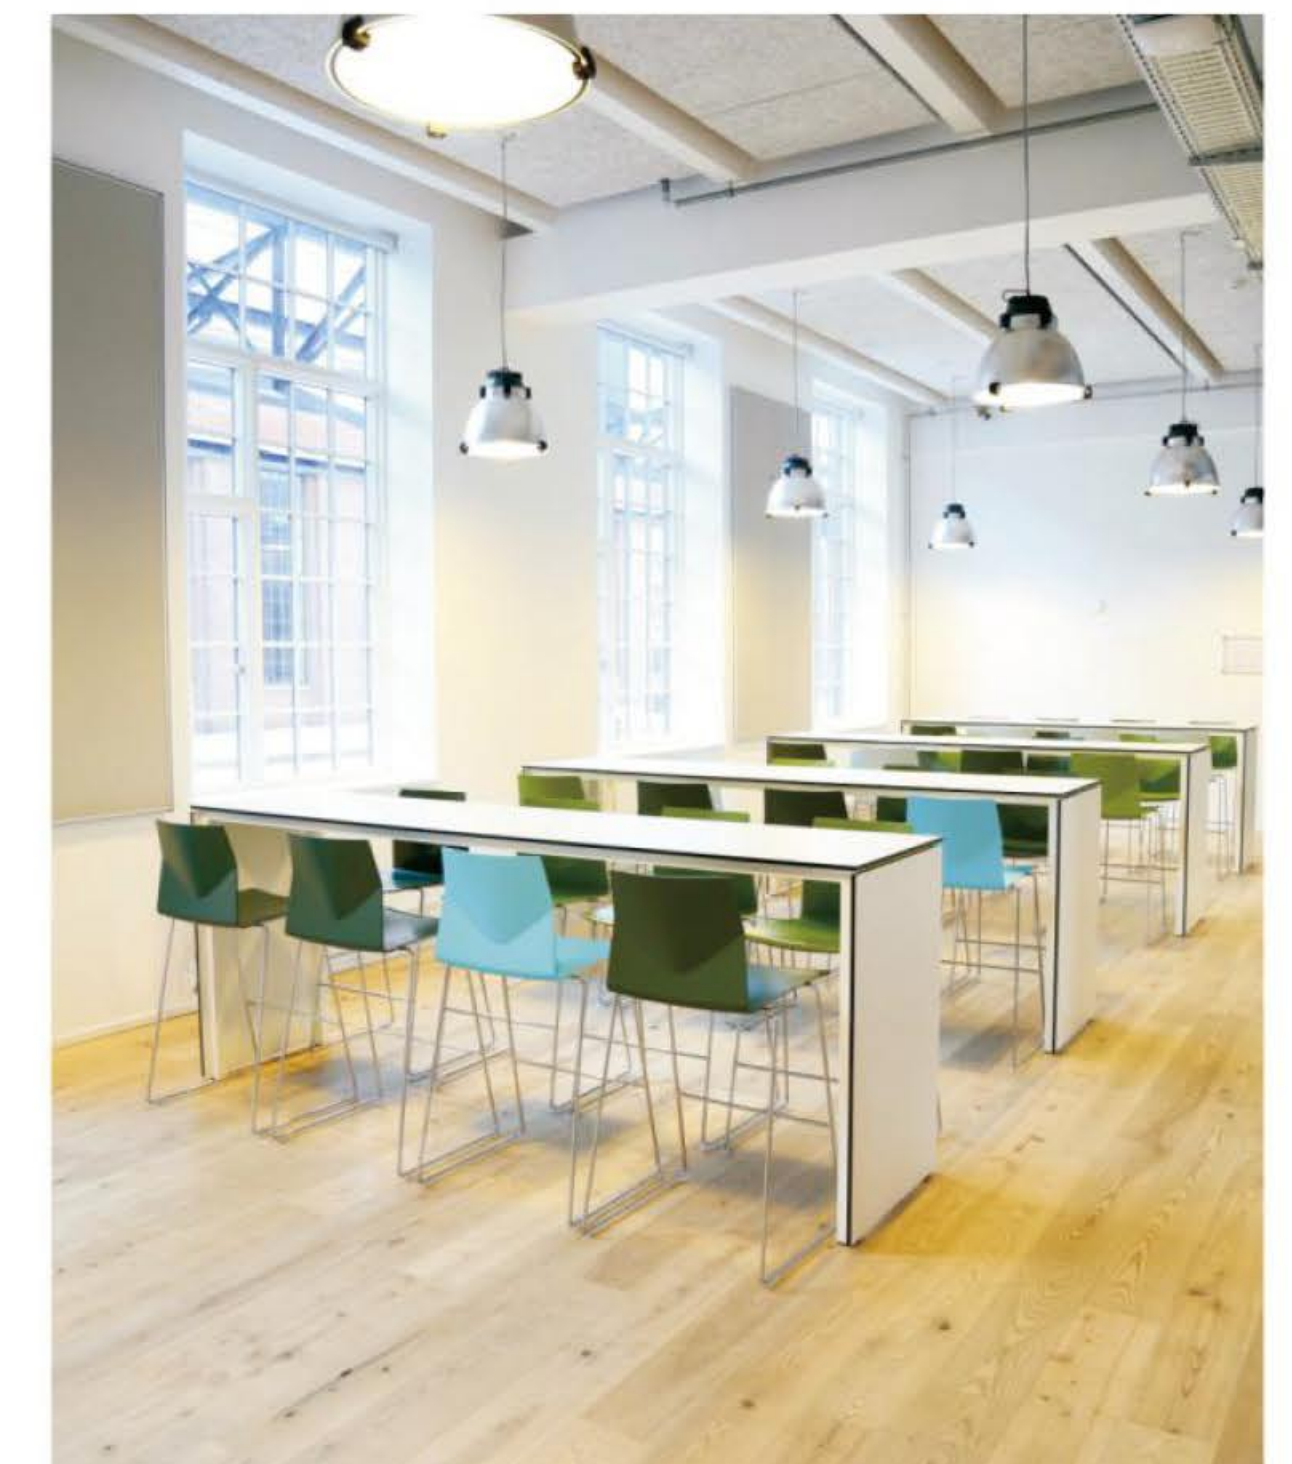

OSTAKA

TABER

NET

DC-306
SIZE:L51xW57xH81.5 SH:48CM

FLOW

SURE88

SURE56

Visie