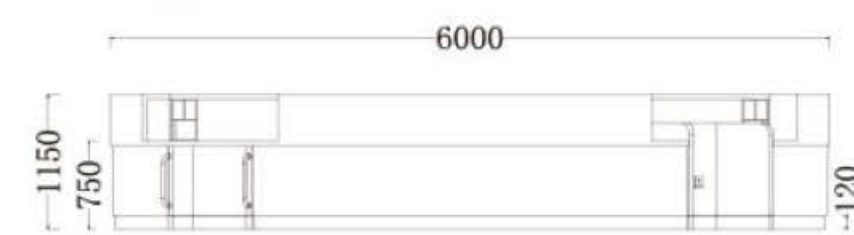

HOSPITAL LOBBY 医院大厅

Comprehensive Service Table/ 综合服务台

医院服务台是体现医院或者医疗机构形象和档次的门户所在，要达到亲切优雅的概念。导医台设计不显示一个医院的实力，又起到人际交往、商业礼仪、形象战略等诸多方面的重要作用，而医患之间的第一印象就是从护士站开始。凹凸设计，方便轮椅进入，贴近接待台、方便填单、沟通交流、拉近双方距离，融洽又和谐。

As the portal which reflecting the image and class of the hospital or medical institutions, the hospital service table shall represent the concept of kindness and grace. The design of the guidance desk not only shows the strength of a hospital but also play an important role in many aspects like interpersonal communication, business interests and image strategy, etc. The first impression between doctors and patients starts from the nursing station. The concave and convex design provide convenience for wheelchair entry, forms filling and communication, shortens the distance between both sides, achieving friendliness and harmony.

护士站材质说明

- 1、台面: 优质亚克力医用造石。
- 2、框架: 2.0mm厚一级电解板框架, 1.0mm厚一级电解板饰面, 进口抑菌粉末静电喷涂。
- 3、脚线: 304不锈钢。
- 4、五金: 阻尼导轨, 不锈钢缓冲门铰, 锌合金拉手。
- 5、材质: 颜色、工艺可根据客户要求定制。

护士站的优点

- 1、绿色环保, 低污染, 易回收和再利用, 不释放对人体有害的物质。
- 2、结构安全稳固, 耐磨耐用, 可高频率无损使用。
- 3、抑制菌繁殖, 便于清洁, 避免交叉感染。
- 4、防火防水防潮, 耐酸碱。
- 5、人性化设计, 色调明快, 功能性强。

Function introduction 功能说明

升降显示器 Lift display	感应门 Automatic Door/Auto-Door	自助查询机 Self-check machine	自无障碍设计 Accessible design