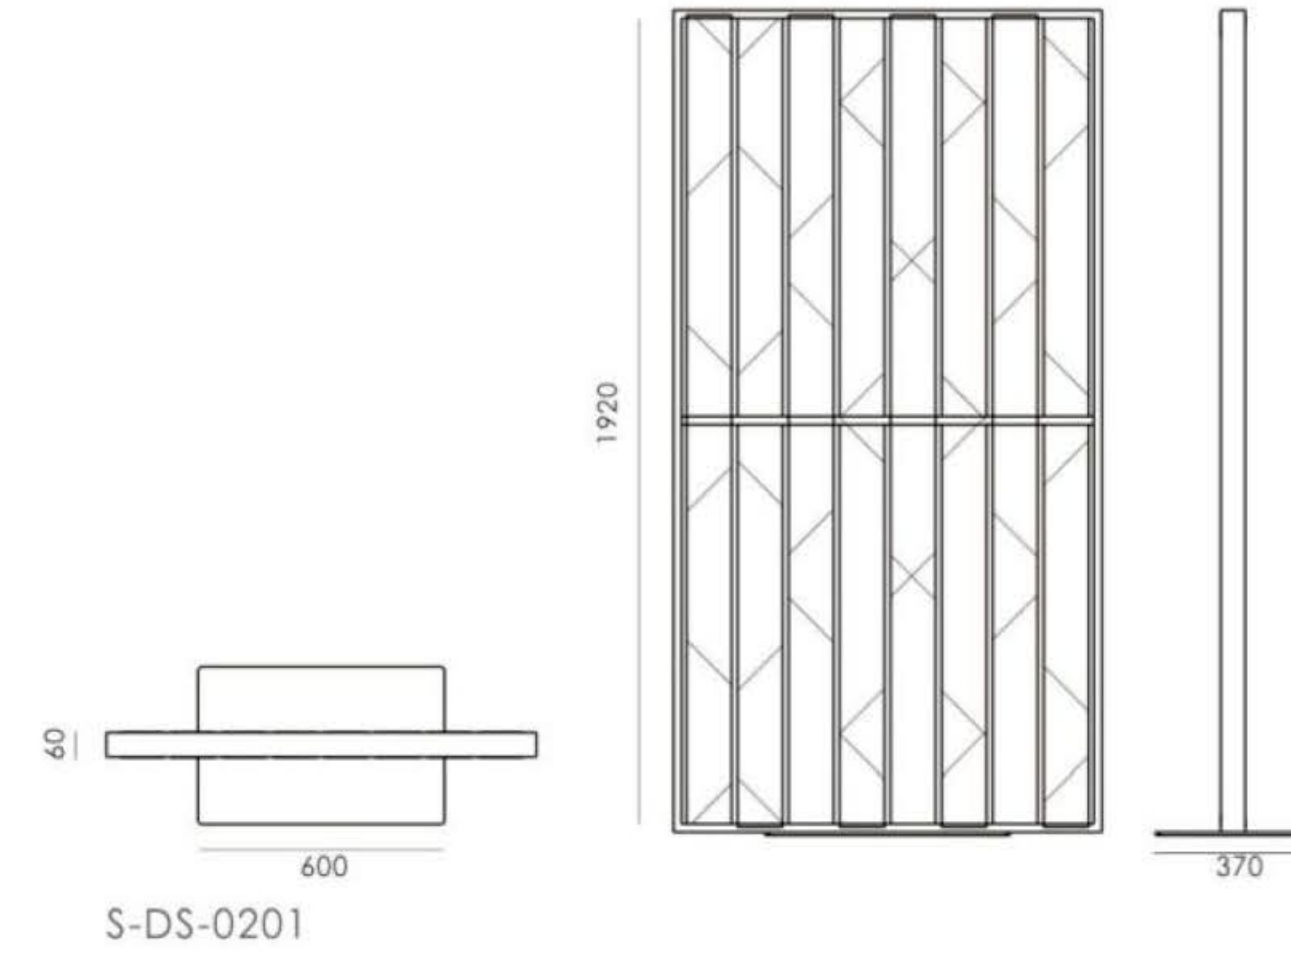

ECO
Mobile partition|移动屏风