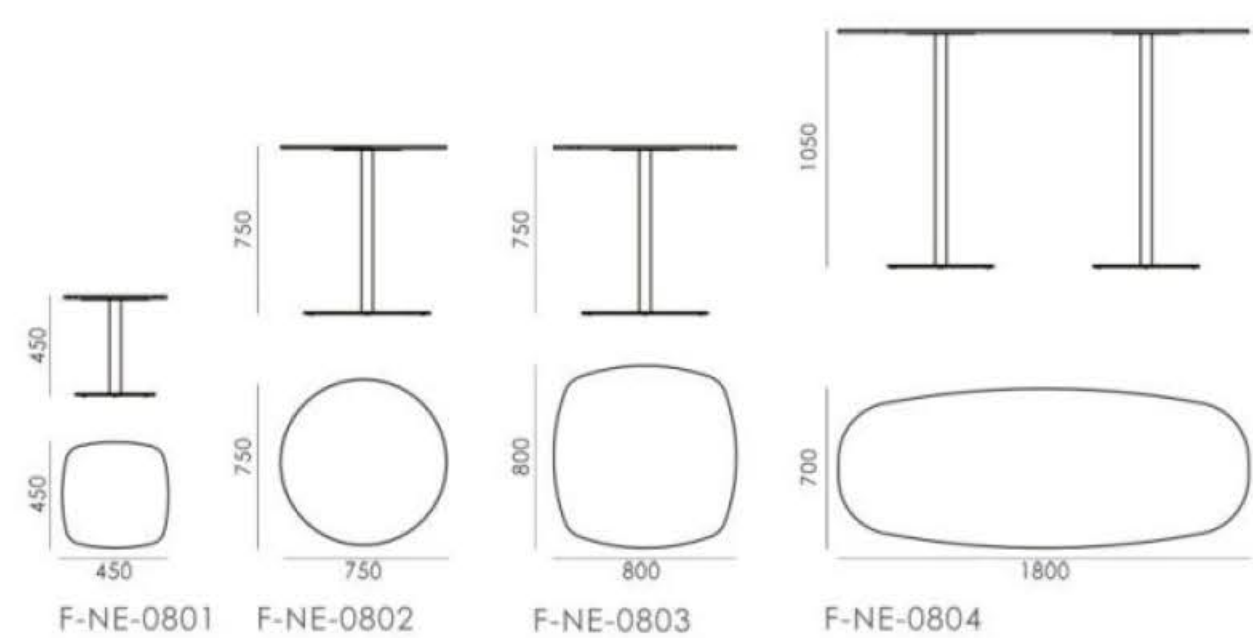

OSTAKA

TABER

NET

DC-306
SIZE:L51xW57xH81.5 SH:48CM

FLOW

SURE88

SURE56

Visie