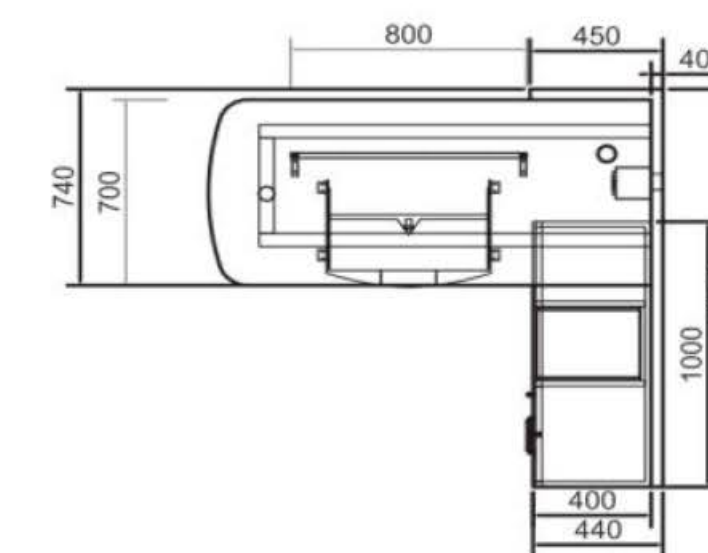

诊断桌：功能说明

- 1、活动台底柜台面预留打印机位，医护人员日常的打印工作；
- 2、台底柜配备单门单抽柜加大储存功能，可防止医护人员包类及私人物品；
- 3、效率盒柜的配置方案医护人员日常医疗单据的分类存放；
- 4、圆柱式桌脚，带保护套，防止桌角腐蚀，符合院感要求。
- 5、诊断桌整体设计效果，现代、安全稳固、符合未来医院设计需求，被众多医院广泛应用。

打印机
Printer