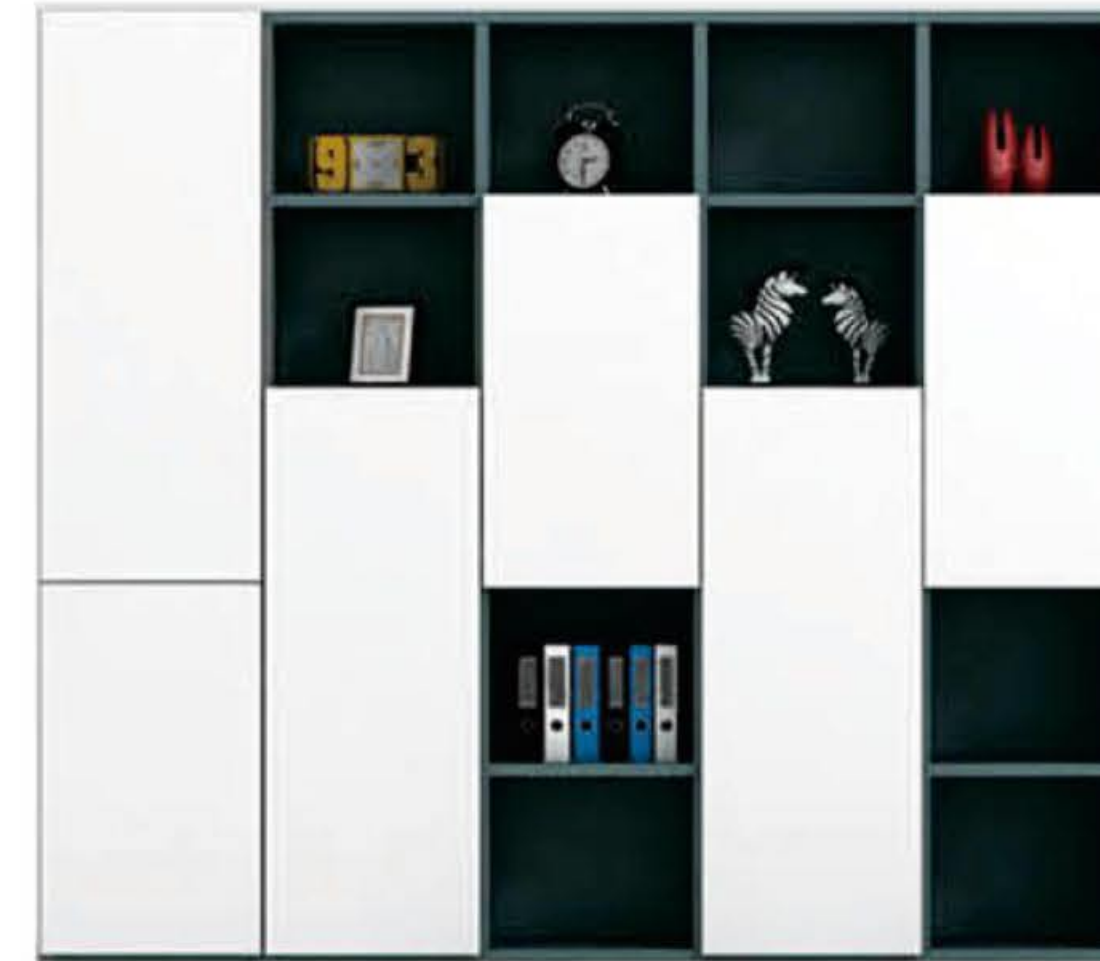

Model:HE837 Size:800(W)X400(D)X2000(H)mm
 Model:HE838 1600(W)X400(D)X2000(H)mm
 Model:HE837 800(W)X400(D)X2000(H)mm

Model:HE839
 Size:1200(W)X400(D)X2000(H)mm

Model:HE834
 Size:2000(W)X400(D)X2000(H)mm

Model:HE832
 Size:2400(W)X400(D)X2000(H)mm