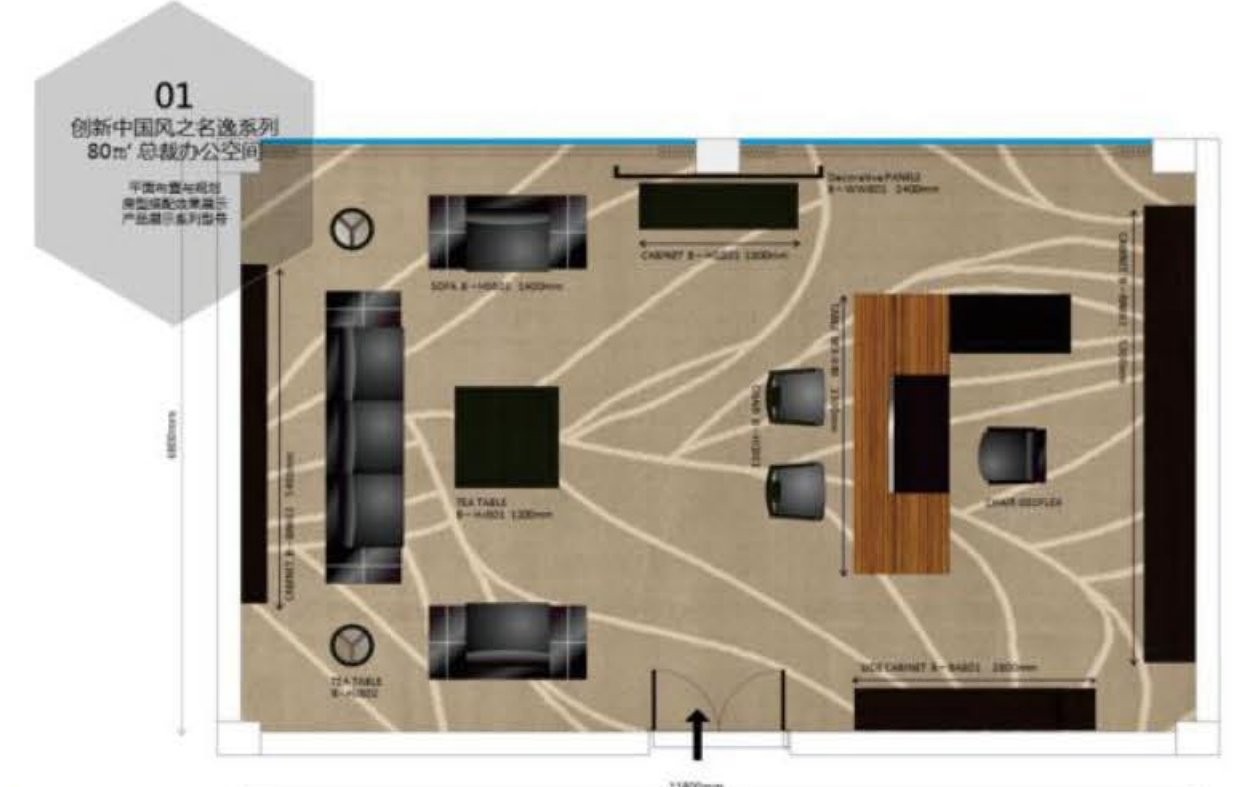

PLATO

在创新中保留了美的元素，别致的外形下蕴含了极具深意的中国文化。结构精简，通达透彻，显示了一种闲雅之气。

with element of beauty in the innovation, chic shape shows the meaning of chinese culture. structure is compact, clean, and elegant.