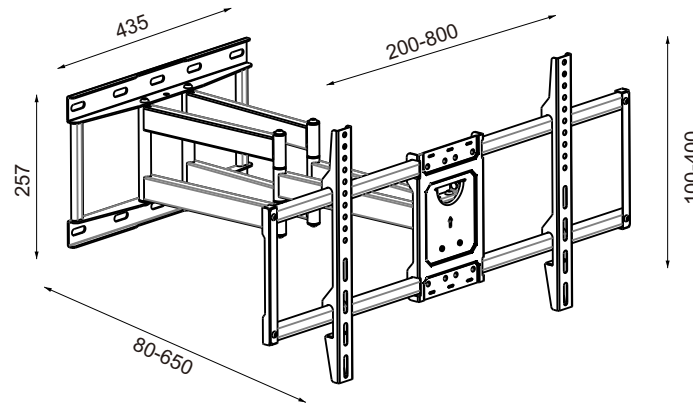

Full Motion Mounts 上下左右伸缩架

CP846

- Max Load Capacity
  80KG/176lbs
- Display Size
  52"-98"
- Min: **30x80(mm)**
  Max: **800x400(mm)**
- Distance to Wall
  80mm-650mm

Parameter

Packing specification: 1 PCS/CTN

Outer box specification: 705mmx270mmx75mm

N.W.: 8.5kg / G.W.: 9.25kg