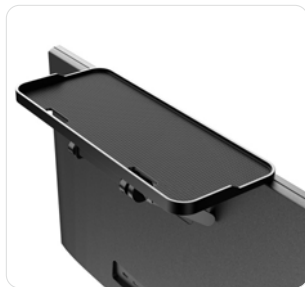

SCREEN SHELF

多功能置物架

Q06

产品名称	屏幕置物架	产品颜色	黑色
产品材质	ABS	产品重量	173
产品尺寸	300X125mm	包装尺寸	135x310x55mm

Parameter

Packing specification: **30PCS/CTN**

Outer box specification:

580mmx325mmx412mm

N.W.: 7.8kg / G.W.: 8.5kg

Load Quantity: