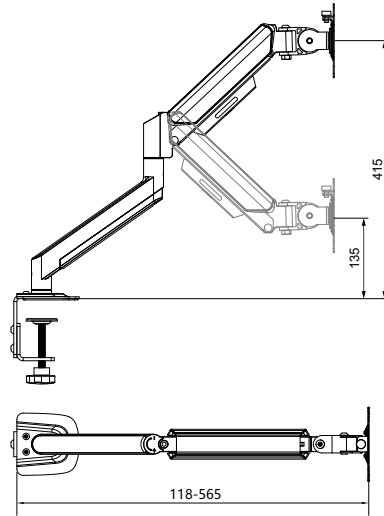

Desktop Monitor Mount 桌面显示器支架

PS80

 Tilt Range +60°~-60°	 Rotation Angle +180°~-180	 Height Adjustment 0-400mm	 VESA 75*75 100*100	 Fit Screen Size 13"-32"	 Weight Capacity 9KG
--	---	---	--	---	---

Item NO.	PS80
Screen Size	13"-32"
Max Load Capacity	2-9kg
Inner box specifications	407x205x112mm
Carton Size	420x355x430mm
N.W/G.W	17.1KG/17.6KG
Q'TY	6PCS/CTN