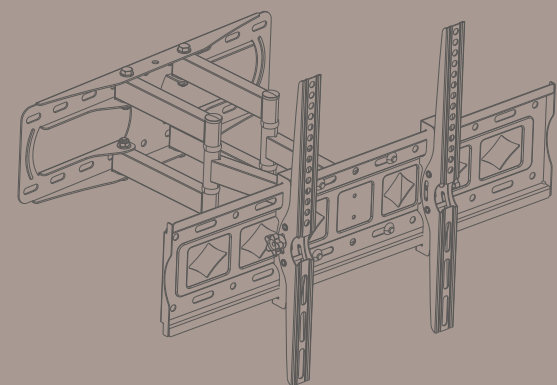

CP series
Full Motion Mounts
CP万向伸缩 系列