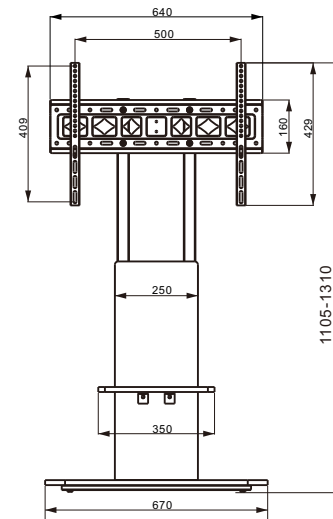

Min: **100x100(mm)**
Max: **600x400(mm)**

Parameter

Packing specification: **1PCS/CTN**

Outer box specification: **875mmx565mmx108mm**

N.W.: **17kg** / G.W.: **18kg**

Trolley Stands

移动推车

DW01