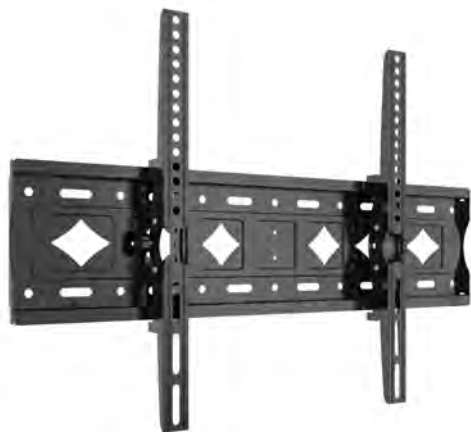

Distance to Wall
47.5mm

Display Tilt Angle
-15°~15°

Built in Level

Tilt Mount
倾斜支架

C53

Max Load Capacity
75KG/165lbs

Display Size
32"-75"

Min:**80x30(mm)**
Max:**600x400(mm)**