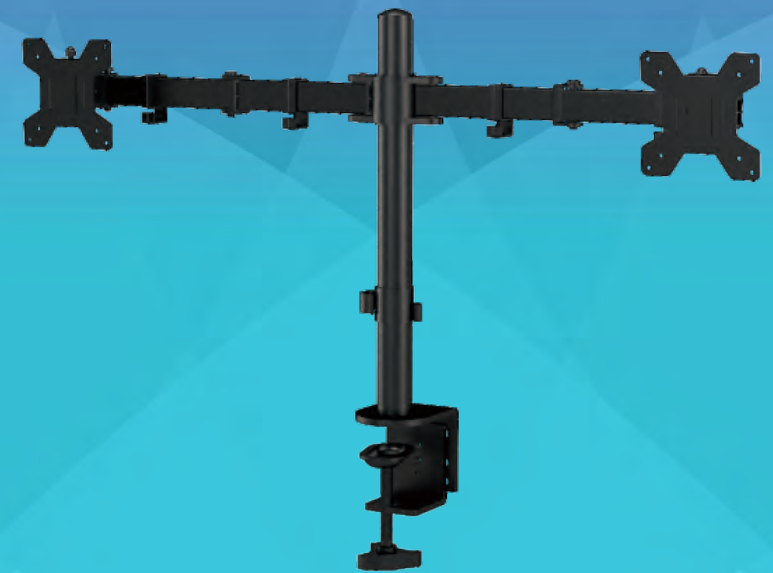

P series

Desktop Monitor Mount
桌面显示器支架系列