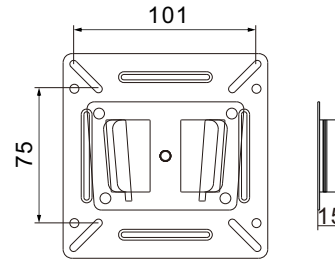

Max Load Capacity
15KG/33lbs

Display Size
14"-32"

Min: **75x75(mm)**
Max: **100x100(mm)**

Distance to Wall
15mm

Parameter

Packing specification: **100PCS/CTN**

Outer box specification: **530mmx325mmx135mm**

Distance to Wall
52mm

Display Tilt Angle
-15°~15°

Built in Level

Tilt Mount
倾斜支架

C30

Max Load Capacity
25KG/55lbs

Display Size
14"-43"

Min:**45x25(mm)**
Max:**200x200(mm)**