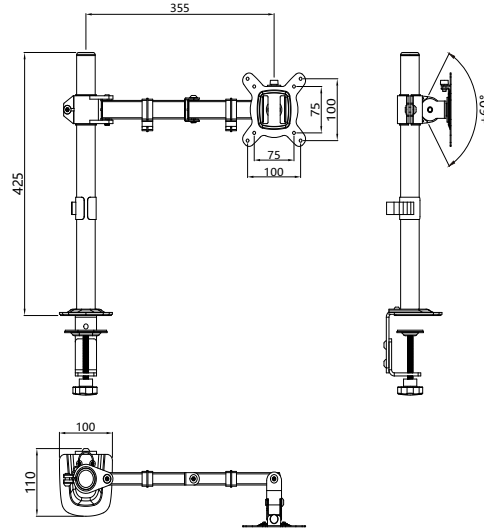

Item NO.	PM50
Screen Size	13"-32"
Max Load Capacity	9kg
Inner box specifications	438x157x72mm
Carton Size	450x310x335mm
N.W/G.W	17.8KG/18.1KG
Q'TY	8PCS/CTN