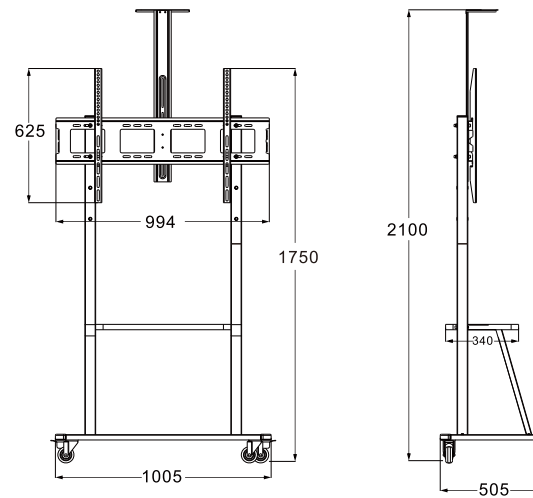

Packing specification: **1PCS/CTN**

Outer box specification: **1445mmx530mmx55mm**

N.W.: **11kg** / G.W.: **12.1kg**

Trolley Stands

移动推车

Y806

Max Load Capacity
100KG/220lbs

Display Size
50"-98"