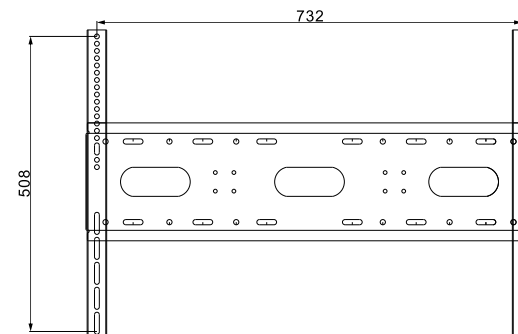

Fixed Frame
固定一体架

B85

30

Max Load Capacity
100KG/220lbs

Display Size
42"-90"

Min: **82x35(mm)**
Max: **700x500(mm)**

Distance to Wall
30mm

Parameter

Packing specification: **5PCS/CTN**

Outer box specification: **805mmx190mmx225mm**

N.W.: **16.3kg** / G.W.: **16.74kg**