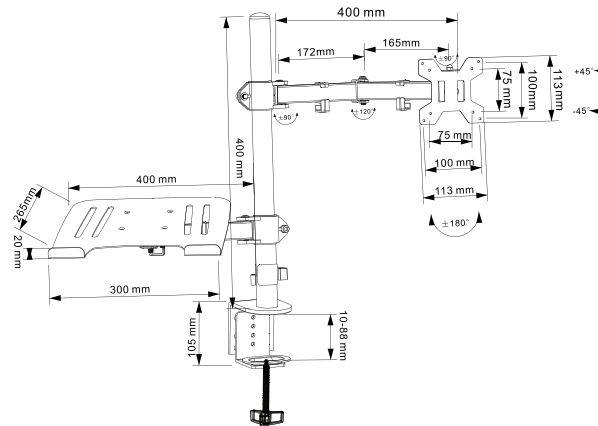

Rotation Angle
+180°~-180°

Height Adjustment
0-800mm

VESA
75*75 100*100

Fit Screen Size
13"-27"

Weight Capacity
8KG

Item NO.	PM100T
Screen Size	13"-27"
Weight Capacity	8kg
Dimension	500 x300 x400mm
Material	Steel/Plastic
Carton Size	445x330 x310mm
Mail Box Size	420 x290 x75mm