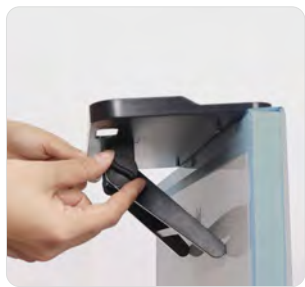

SCREEN SHELF

多功能置物架

Q06

产品名称	屏幕置物架	产品颜色	黑色
产品材质	ABS	产品重量	173
产品尺寸	300X125mm	包装尺寸	135x310x55mm

Parameter

Packing specification: **30PCS/CTN**

Outer box specification:

580mmx325mmx412mm

N.W.: 7.8kg / G.W.: 8.5kg

Load Quantity: