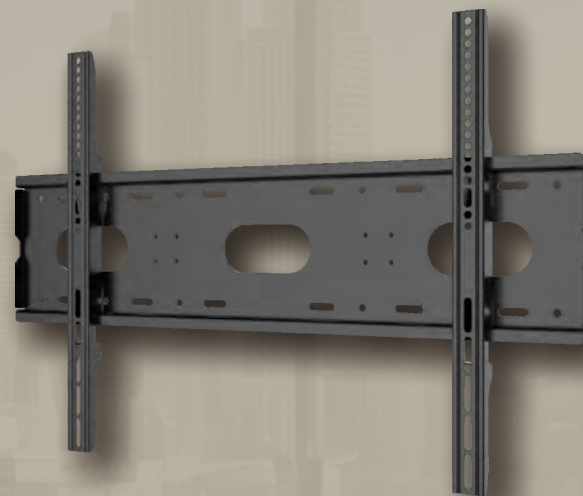

TV RACK

N;T;B **series**

Fixed Frame
固定一体 系列