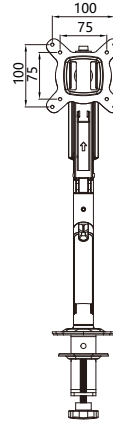

Desktop Monitor Mount 桌面显示器支架

PS80

 Tilt Range +60°~-60°	 Rotation Angle +180°~-180	 Height Adjustment 0-400mm	 VESA 75*75 100*100	 Fit Screen Size 13"-32"	 Weight Capacity 9KG
--	---	---	--	---	---

Item NO.	PS80
Screen Size	13"-32"
Max Load Capacity	2-9kg
Inner box specifications	407x205x112mm
Carton Size	420x355x430mm
N.W/G.W	17.1KG/17.6KG
Q'TY	6PCS/CTN