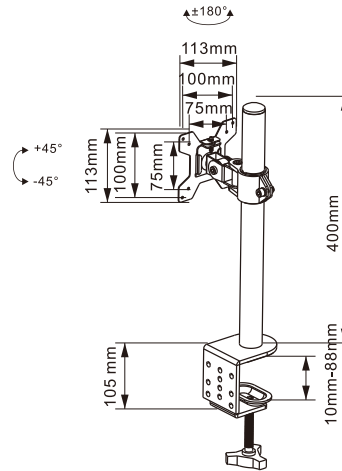

PM200

Tilt Range
+85°~-85°

Rotation Angle
+180°~-180

Height Adjustment
0-800mm

VESA
75*75 100*100

Fit Screen Size
13"-27"

Weight Capacity
8KG

Item NO.	PM200
Screen Size	13"-27"
Weight Capacity	8kg
Dimension	800 x400 x100mm
Material	Steel/Plastic
Carton Size	465x440 x210mm
Mail Box Size	445x190 x100mm

Desktop Monitor Mount 桌面显示器支架

PM50S

 Tilt Range +85°~-85°	 Rotation Angle +180°~-180	 Height Adjustment 0-400mm	 VESA 75*75 100*100	 Fit Screen Size 13"-27"	 Weight Capacity 8KG
--	---	---	--	---	---

Item NO.	PM50S
Screen Size	13"-27"
Weight Capacity	8kg
Dimension	400 x400 x100mm
Material	Steel/Plastic
Carton Size	465x420 x145mm
Mail Box Size	445x130 x100mm

Desktop Monitor Mount 桌面显示器支架

PM100S

 Tilt Range +85°~-85°	 Rotation Angle +180°~-180	 Height Adjustment 0-800mm	 VESA 75*75 100*100	 Fit Screen Size 13"-27"	 Weight Capacity 8KG
--	---	---	--	---	---

Item NO.	PM100S
Screen Size	13"-27"
Weight Capacity	8kg
Dimension	100 x400 x800mm
Material	Steel/Plastic
Carton Size	465x420 x145mm
Mail Box Size	445x130 x100mm