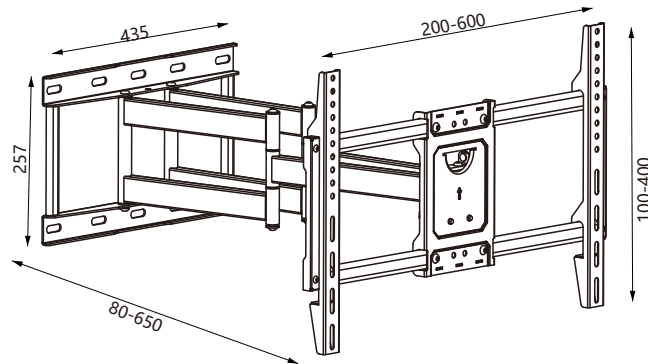

Display Tilt Angle
-15°~15°

Arm Swivel Range
-90°~90°

Arm adjustment angle: 180°
base adjustment angle: 180°

Built in Level

Full Motion Mounts 上下左右伸缩架

CP646

- Max Load Capacity
  80KG/176lbs
- Display Size
  42"-80"
- Min: **100x200(mm)**
  Max: **600x400(mm)**
- Distance to Wall
  80mm-650mm

Parameter

Packing specification: 1 PCS/CTN

Outer box specification: 705mmx270mmx85mm

N.W.: 8.25kg / G.W.: 8.85kg