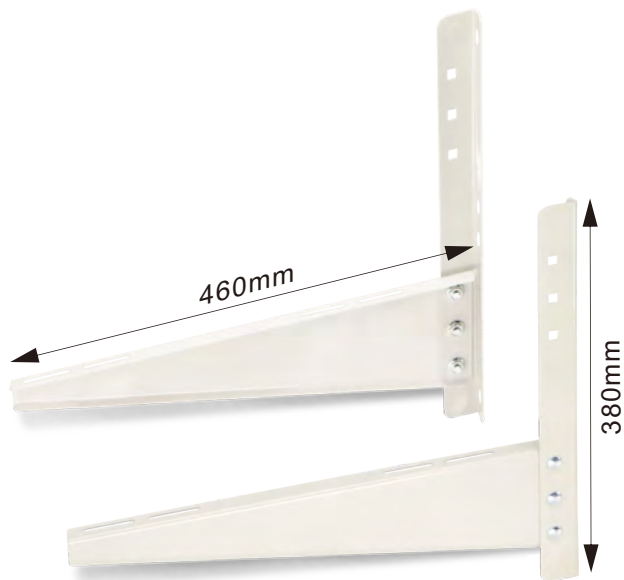

AIR CONDITIONER BRACKET
空调外机支架

AC1512

适用:1-2匹
适合孔距:17.5-36cm
材料: 1.5mm厚优质冷轧钢板
Applies to: 1-2 HP
VESA: 17.5 - 36 cm
Material: 1.5 mm thickness cold rolled steel

AIR CONDITION BRACKET
SUITABLE FOR 1-2P AIR CONDITION
MODEL NO. : AC1512
CAPACITY : 9000-18000BTU

Q'TY:	8PCS
MEAS:	468X205X165(mm)
N.W:	16.5KGS
G.W:	17KGS