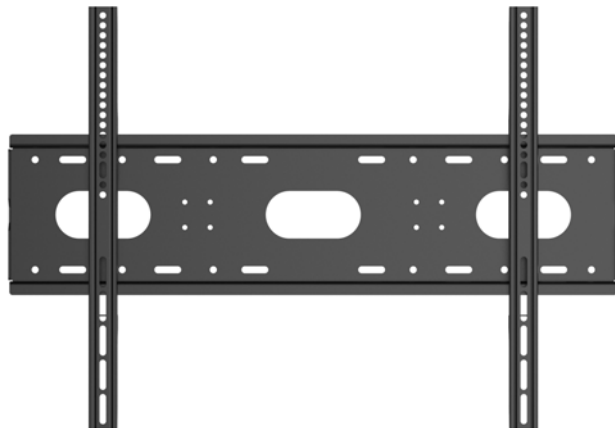

Fixed Frame
固定一体架

B85

30

Max Load Capacity
100KG/220lbs

Display Size
42"-90"

Min: **82x35(mm)**
Max: **700x500(mm)**

Distance to Wall
30mm

Parameter

Packing specification: **5PCS/CTN**

Outer box specification: **805mmx190mmx225mm**

N.W.: **16.3kg** / G.W.: **16.74kg**