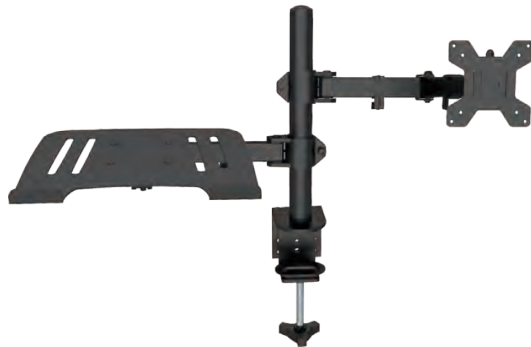

Desktop Monitor Mount 桌面显示器支架

PM100T

Tilt Range
+85°~-85°

Rotation Angle
+180°~-180°

Height Adjustment
0-800mm

VESA
75*75 100*100

Fit Screen Size
13"-27"

Weight Capacity
8KG