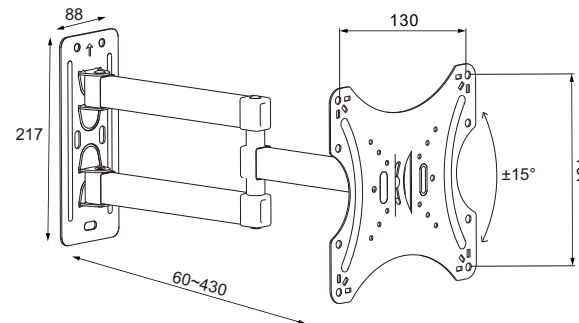

Full Motion Mounts
上下左右伸缩架

CP302

Max Load Capacity
18KG/40lbs

Display Size
14"-43"

Min: **50x50(mm)**
Max: **200x200(mm)**

Distance to Wall
60mm-430mm

Parameter

Packing specification: **10PCS/CTN**

Outer box specification: **480mmx245mmx315mm**

N.W.: **15.14kg** / G.W.: **15.74kg**