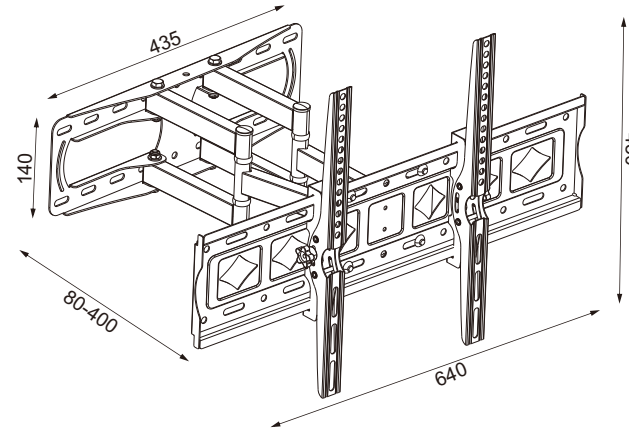

Arm adjustment angle:180°,
base adjustment angle:180°

Full Motion Mounts 上下左右伸缩架

CPS12A

- Max Load Capacity
  45KG/99lbs
- Display Size
  32"-85"
- Min:**30x50(mm)**
  Max:**600x400(mm)**
- Distance to Wall
  80mm-400mm

Parameter

Packing specification: **4PCS/CTN**

Outer box specification: **670mmX310mmX180mm**

N.W.: **19.5kg** / G.W.: **20kg**