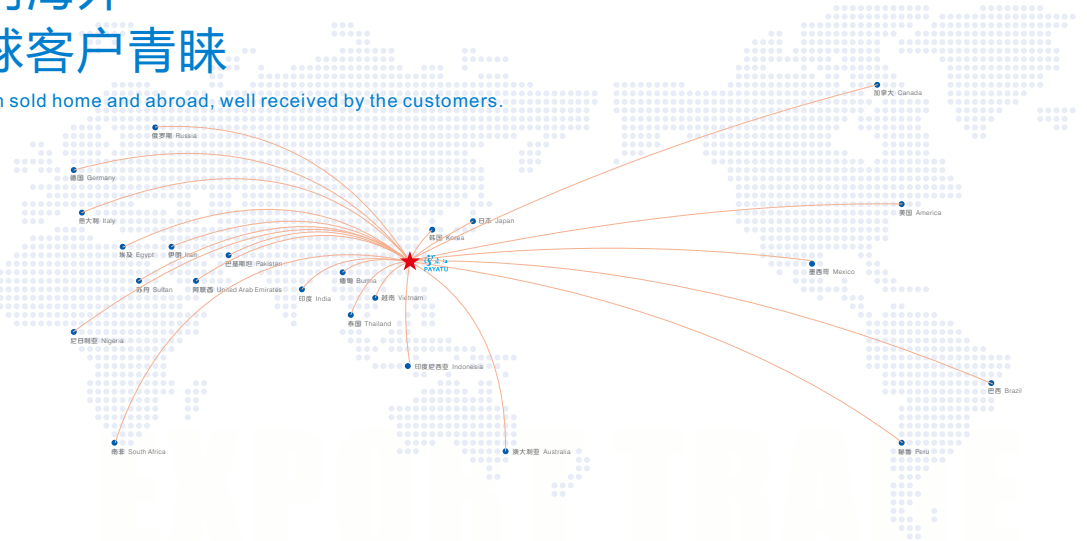

TV BRACKET

产品远销海外 得到全球客户青睐

Products have been sold home and abroad, well received by the customers.

Contents

固定一体系列Fixed Frame08-16

倾斜支架系列Tilt Mount17-21

CP万向伸缩系列Full Motion Mounts22-29

多功能吊架系列Ceiling Mount30-32