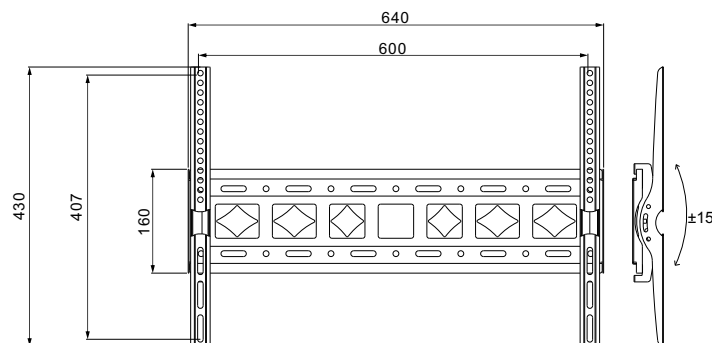

Display Size
26"-65"

Min:**20x28(mm)**
Max:**400x400(mm)**

Distance to Wall
64mm

Parameter

Packing specification: **10PCS/CTN**

Outer box specification: **500mmx385mmx235mm**

N.W.: **17.43kg** / G.W.: **18.14kg**

Distance to Wall
47.5mm

Display Tilt Angle
-15°~15°

Built in Level

Tilt Mount
倾斜支架

C53

Max Load Capacity
75KG/165lbs

Display Size
32"-75"

Min:**80x30(mm)**
Max:**600x400(mm)**