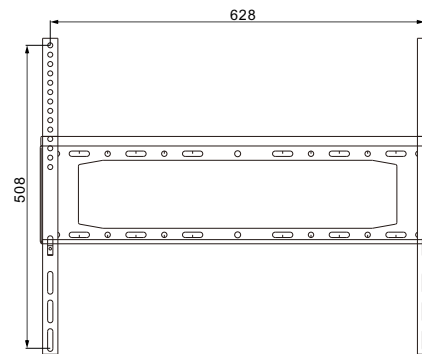

Fixed Frame 固定一体架

T70-5

Max Load Capacity
65KG/143lbs

Display Size
40"-80"

Min:**26x120(mm)**
Max:**600x500(mm)**

Distance to Wall
25mm

Parameter

Packing specification: **10PCS/CTN**

Outer box specification: **690mmx290mmx208mm**

N.W.: **17.6kg** / G.W.: **18.38kg**