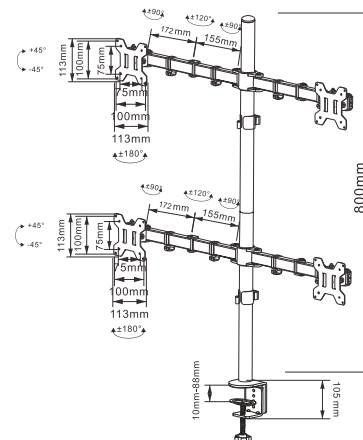

PM200

Tilt Range
+85°~-85°

Rotation Angle
+180°~-180

Height Adjustment
0-800mm

VESA
75*75 100*100

Fit Screen Size
13"-27"

Weight Capacity
8KG

Item NO.	PM200
Screen Size	13"-27"
Weight Capacity	8kg
Dimension	800 x400 x100mm
Material	Steel/Plastic
Carton Size	465x440 x210mm
Mail Box Size	445x190 x100mm

Desktop Monitor Mount 桌面显示器支架

PM50S

 Tilt Range +85°~-85°	 Rotation Angle +180°~-180	 Height Adjustment 0-400mm	 VESA 75*75 100*100	 Fit Screen Size 13"-27"	 Weight Capacity 8KG
--	---	---	--	---	---

Item NO.	PM50S
Screen Size	13"-27"
Weight Capacity	8kg
Dimension	400 x400 x100mm
Material	Steel/Plastic
Carton Size	465x420 x145mm
Mail Box Size	445x130 x100mm

Desktop Monitor Mount 桌面显示器支架

PM100S

 Tilt Range +85°~-85°	 Rotation Angle +180°~-180	 Height Adjustment 0-800mm	 VESA 75*75 100*100	 Fit Screen Size 13"-27"	 Weight Capacity 8KG
--	---	---	--	---	---

Item NO.	PM100S
Screen Size	13"-27"
Weight Capacity	8kg
Dimension	100 x400 x800mm
Material	Steel/Plastic
Carton Size	465x420 x145mm
Mail Box Size	445x130 x100mm