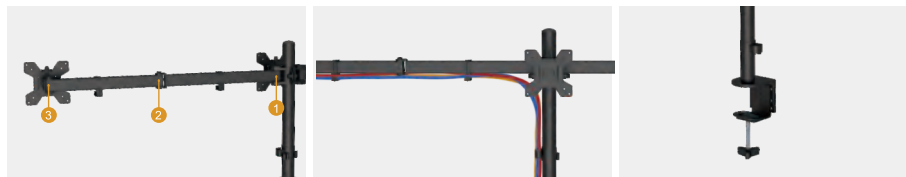

Desktop Monitor Mount 桌面显示器支架

PM150

Tilt Range
+85°~-85°

Rotation Angle
+180°~-180

Height Adjustment
0-400mm

VESA
75*75 100*100

Fit Screen Size
13"-27"

Weight Capacity
8KG