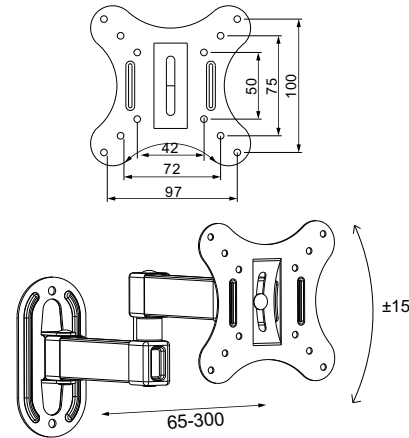

Distance to Wall
70mm

Parameter

Packing specification: **5PCS/CTN**

Outer box specification: **800mmx245mmx225mm**

N.W.: **19.2kg** / G.W.: **19.84kg**

CP series
Full Motion Mounts
CP万向伸缩 系列

Distance to Wall
65-300mm

Display Tilt Angle
-15°~15°

Built in Level

Full Motion Mounts
上下左右伸缩架

CP101

Max Load Capacity
10KG/22lbs

Display Size
14"-27"

Min: **50x50(mm)**
Max: **100x100(mm)**

Distance to Wall
65mm-300mm