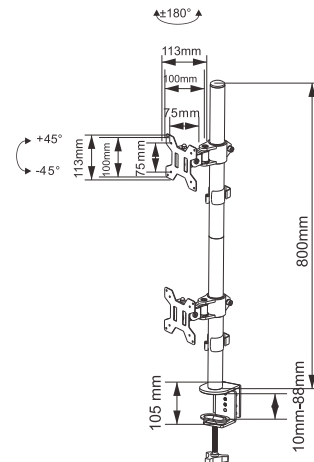

PM200

Tilt Range
+85°~-85°

Rotation Angle
+180°~-180

Height Adjustment
0-800mm

VESA
75*75 100*100

Fit Screen Size
13"-27"

Weight Capacity
8KG

Item NO.	PM200
Screen Size	13"-27"
Weight Capacity	8kg
Dimension	800 x400 x100mm
Material	Steel/Plastic
Carton Size	465x440 x210mm
Mail Box Size	445x190 x100mm

Desktop Monitor Mount 桌面显示器支架

PM50S

 Tilt Range +85°~-85°	 Rotation Angle +180°~-180	 Height Adjustment 0-400mm	 VESA 75*75 100*100	 Fit Screen Size 13"-27"	 Weight Capacity 8KG
--	---	---	--	---	---

Item NO.	PM50S
Screen Size	13"-27"
Weight Capacity	8kg
Dimension	400 x400 x100mm
Material	Steel/Plastic
Carton Size	465x420 x145mm
Mail Box Size	445x130 x100mm

Desktop Monitor Mount 桌面显示器支架

PM100S

 Tilt Range +85°~-85°	 Rotation Angle +180°~-180	 Height Adjustment 0-800mm	 VESA 75*75 100*100	 Fit Screen Size 13"-27"	 Weight Capacity 8KG
--	---	---	--	---	---

Item NO.	PM100S
Screen Size	13"-27"
Weight Capacity	8kg
Dimension	100 x400 x800mm
Material	Steel/Plastic
Carton Size	465x420 x145mm
Mail Box Size	445x130 x100mm

Desktop Monitor Mount 桌面显示器支架

DM100S

Tilt Range
+85°~-85°

Rotation Angle
+180°~-180°

Height Adjustment
0-800mm

VESA
75*75 100*100

Fit Screen Size
13"-27"

Weight Capacity
8KG