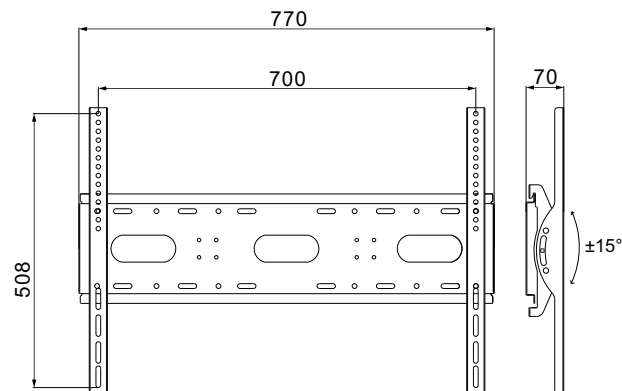

Max Load Capacity
15KG/33lbs

Display Size
14"-32"

Min: **75x75(mm)**
Max: **100x100(mm)**

Distance to Wall
15mm

Parameter

Packing specification: **100PCS/CTN**

Outer box specification: **530mmx325mmx135mm**

B27-S

Max Load Capacity
20KG/44lbs

Display Size
14"-43"

Min:**63x25(mm)**
Max:**250x200(mm)**

Distance to Wall
23mm

Parameter

Packing specification: **30PCS/CTN**

Outer box specification: **370mmx315mmx405mm**

Display Size
32"-75"

Min:**48x20(mm)**
Max:**600x400(mm)**

Distance to Wall
64mm

Parameter

Packing specification: **8PCS/CTN**

Outer box specification: **675mmx310mmx235mm**

N.W.: **17.45kg** / G.W.: **18.16kg**

Distance to Wall
70mm

Display Tilt Angle
-15°~15°

Built in Level

Tilt Mount 倾斜支架

C65

Max Load Capacity
100KG/220lbs

Display Size
42"-85"

Min: **115x35(mm)**
Max: **700x500(mm)**