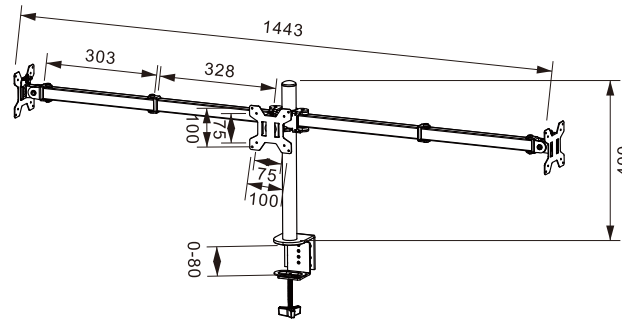

Desktop Monitor Mount 桌面显示器支架

PM150

Tilt Range
+85°~-85°

Rotation Angle
+180°~-180

Height Adjustment
0-400mm

VESA
75*75 100*100

Fit Screen Size
13"-27"

Weight Capacity
8KG