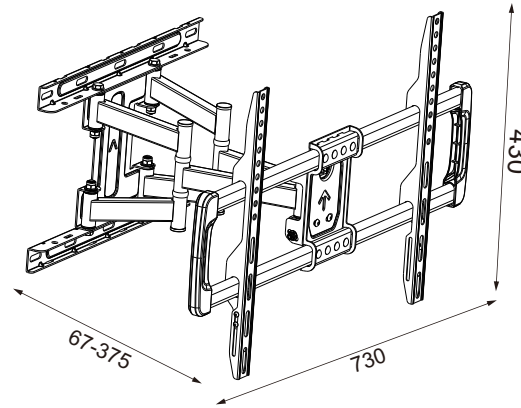

Display Tilt Angle
-15°~15°

Arm Swivel Range
-90°~90°

Arm adjustment angle:180°,
base adjustment angle:180°

Built in Level

Full Motion Mounts 上下左右伸缩架

CP614

- **MAX** Max Load Capacity
  60KG/132lbs
- Display Size
  32"-85"
- **VESA** Min: **100x200(mm)**
  Max: **600x400(mm)**
- Distance to Wall
  67mm-375mm