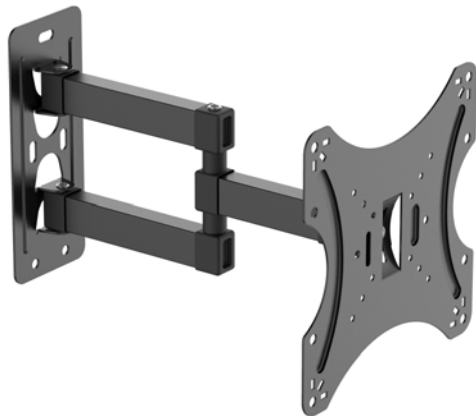

Full Motion Mounts
上下左右伸缩架

CP302

Max Load Capacity
18KG/40lbs

Display Size
14"-43"

Min: **50x50(mm)**
Max: **200x200(mm)**

Distance to Wall
60mm-430mm

Parameter

Packing specification: **10PCS/CTN**

Outer box specification: **480mmx245mmx315mm**

N.W.: **15.14kg** / G.W.: **15.74kg**