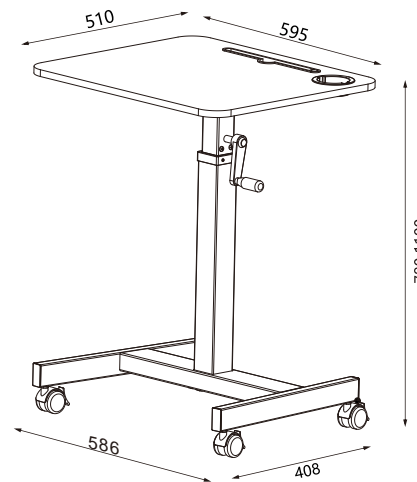

Height Adjustment Desk 升降书桌

S-M01

Max Load Capacity

30KG/66lbs

MODEL: S-M01

MANUAL ADJUSTABLE DESK

QTY: 1 SET

N.W./G.W.: 11.95/12.4 KGS

MEAS.: 720X545X105(mm)