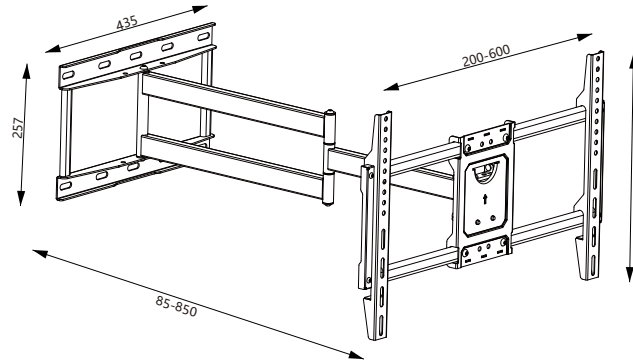

Display Tilt Angle
-15°~15°

Arm Swivel Range
-90°~90°

Arm adjustment angle:180°,
base adjustment angle:180°

Built in Level

Full Motion Mounts 上下左右伸缩架

CP643

Max Load Capacity
MAX 40KG/88lbs

Display Size
32"-80"

VESA
Min: **30x85(mm)**
Max: **600x400(mm)**

Distance to Wall
85mm-850mm

Parameter

Packing specification: **1PCS/CTN**

Outer box specification: **690mmx270mmx85mm**

N.W.: **7kg** / G.W.: **7.6kg**