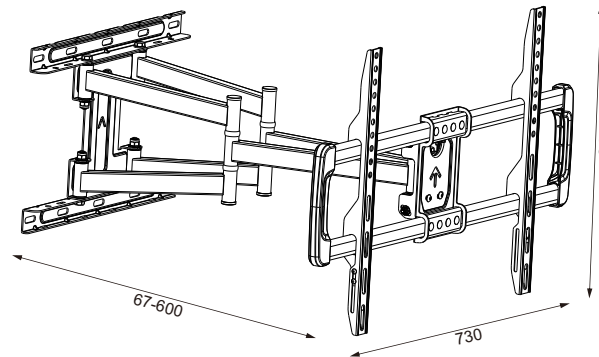

Parameter

Packing specification: **4PCS/CTN**

Outer box specification: **670mmx310mmx180mm**

N.W.: **16 kg** / G.W.: **16.5kg**

Display Tilt Angle
-15°~15°

Arm Swivel Range
-90°~90°

Arm adjustment angle:180°,
base adjustment angle:180°

Built in Level

Full Motion Mounts 上下左右伸缩架

CP614

- MAX** Max Load Capacity
60KG/132lbs
- Display Size
32"-85"
- VESA** Min: **100x200(mm)**
Max: **600x400(mm)**
- Distance to Wall
67mm-375mm

Full Motion Mounts 上下左右伸缩架

CP616

- MAX** Max Load Capacity
60KG/132lbs
- Display Size
32"-85"
- VESA** Min: **100x200(mm)**
Max: **600x400(mm)**
- Distance to Wall
67mm-600mm

Display Tilt Angle
-15°~15°

Arm Swivel Range
-90°~90°

Arm adjustment angle: 180°
base adjustment angle: 180°