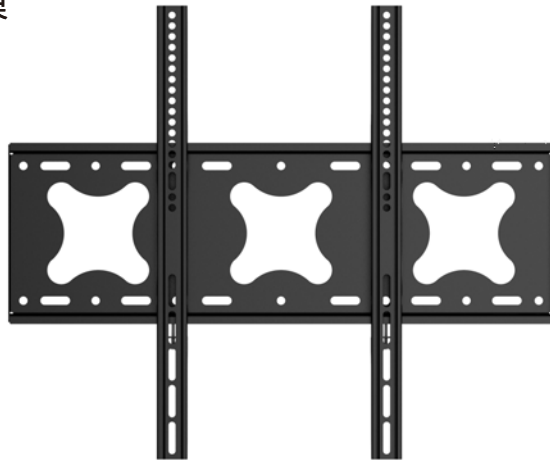

N.W.: **17.6kg** / G.W.: **18.38kg**

Distance to Wall
30mm

Built in Level

Fixed Frame
固定一体架

B75

30

Max Load Capacity
75KG/165lbs

Display Size
42"-85"