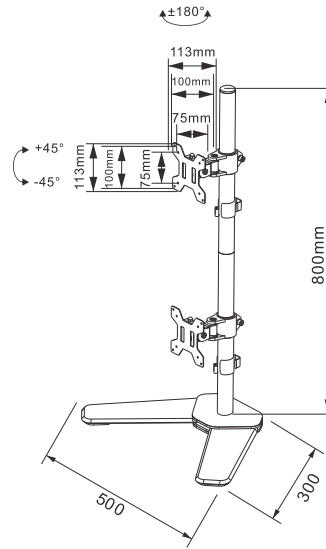

Desktop Monitor Mount 桌面显示器支架

PM50S

 Tilt Range +85°~-85°	 Rotation Angle +180°~-180	 Height Adjustment 0-400mm	 VESA 75*75 100*100	 Fit Screen Size 13"-27"	 Weight Capacity 8KG
--	---	---	--	---	---

Item NO.	PM50S
Screen Size	13"-27"
Weight Capacity	8kg
Dimension	400 x400 x100mm
Material	Steel/Plastic
Carton Size	465x420 x145mm
Mail Box Size	445x130 x100mm

Desktop Monitor Mount 桌面显示器支架

PM100S

 Tilt Range +85°~-85°	 Rotation Angle +180°~-180	 Height Adjustment 0-800mm	 VESA 75*75 100*100	 Fit Screen Size 13"-27"	 Weight Capacity 8KG
--	---	---	--	---	---

Item NO.	PM100S
Screen Size	13"-27"
Weight Capacity	8kg
Dimension	100 x400 x800mm
Material	Steel/Plastic
Carton Size	465x420 x145mm
Mail Box Size	445x130 x100mm

Desktop Monitor Mount 桌面显示器支架

DM100S

Tilt Range
+85°~-85°

Rotation Angle
+180°~-180°

Height Adjustment
0-800mm

VESA
75*75 100*100

Fit Screen Size
13"-27"

Weight Capacity
8KG

Item NO.	DM100S
Screen Size	13"-27"
Weight Capacity	8kg
Dimension	800 x400 x100mm
Material	Steel/Plastic
Carton Size	465x420 x145mm
Mail Box Size	445x130 x100mm

Desktop Monitor Mount 桌面显示器支架

PM100T

Tilt Range
+85°~-85°