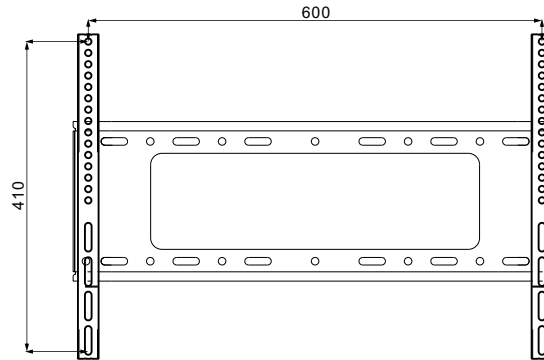

Outer box specification: **675mmx265mmx185mm**

N.W.: **18.5kg** / G.W.: **18.68kg**

Distance to Wall
24mm

Built in Level

Fixed Frame 固定一体架

B64

Max Load Capacity
50KG/110lbs

Display Size
32"-70"

Min:**27x35(mm)**
Max:**600x400(mm)**

Distance to Wall
24mm

Parameter

Packing specification: **10PCS/CTN**

Outer box specification: **670mmx260mmx235mm**

N.W.: **17.2kg** / G.W.: **17.7kg**

Fixed Frame 固定一体架