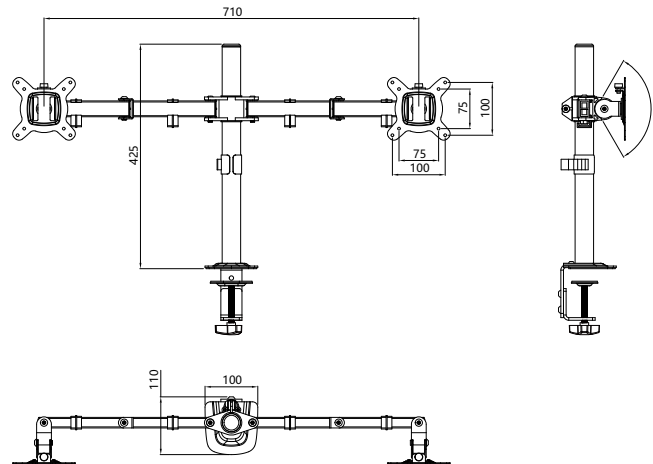

- Tilt Range
  +60°~-60°
- Rotation Angle
  +180°~-180
- Height Adjustment
  0-400mm
- VESA
  75*75 100*100
- Fit Screen Size
  13"-32"
- Weight Capacity
  9KG