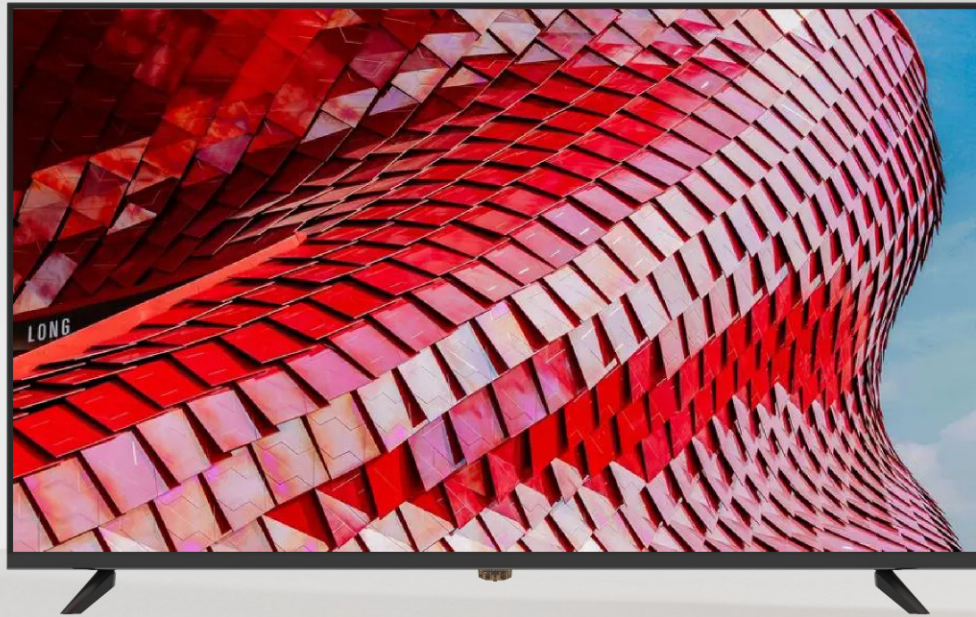

Series: 50" and 55" Smart TV

LED

USB

HDMI™

UHD
4K

YouTube

NETFLIX