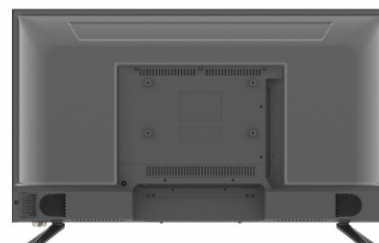

Series: 32"

ZJ32Q6