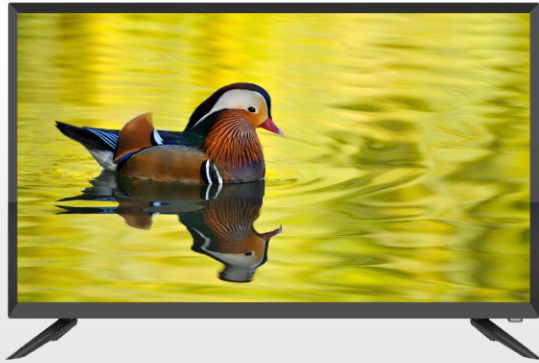

ZJ32A1

Series: 32" Normal Frame

Optional:

1. Multi-style color: Silver Golden Black

2. Speaker: Normal speaker or Soundbar speaker

3. Frame: Frameless / Normal Frame / Double glass

4. Mainboard: CVTE mainboard ATV / DVB T2 / DVB T2S2 / ISDB