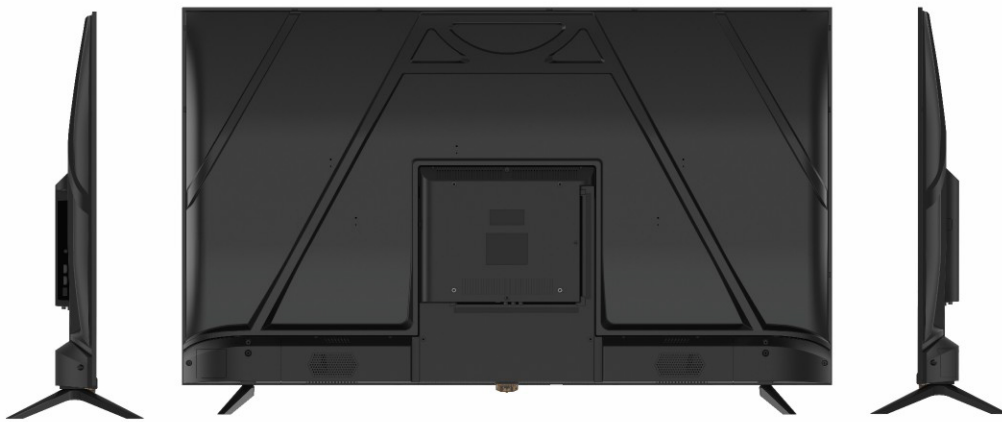

## Series: 50" and 55" Smart TV

LED

USB

HDMI™

UHD  
4K

YouTube

NETFLIX

ZJ50/55F1