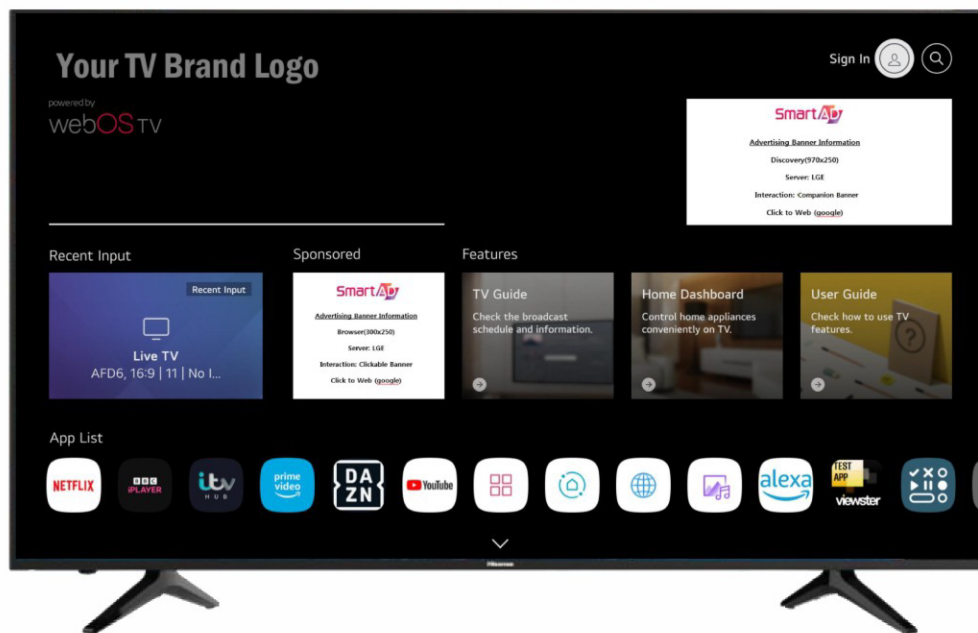

webOS

Powered by webOS Hub

- Global one-stop solution, supporting mainstream applications Netflix, YouTube, Disney+, Prime Video.....
- Support ATSC, DVB, ISDB. etc DTV certification, responsible for the pre-test of Nordic multi-country certification, etc.
- Cloud games: Nvidia Geforce Now
- AI smart program recommendation and TV operation guide
- UI small logo, store video customization
- Support Airplay (UHD)