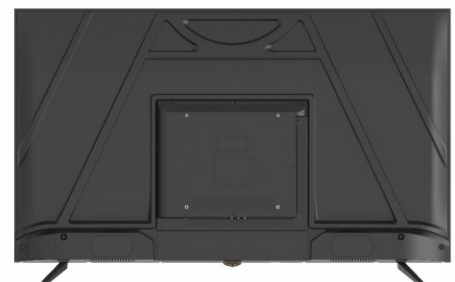

Series: 39.5-43"

- Frame less
- Metal back cover

Size	L*W*H (cm)	40HQ	G.W (kg)
24"	58.8*10.2*38.0	3260	2.7
32"	77.0*9.4*47.6	2080	4.5
32" FL	76.4*10.1*46.7	1995	4.5
39.5"	97.3*11.6*59.5	1100	6.7
43"	101.7*11.5*60.5	1070	8
50"	117.5*9.8*71.5	860	11
55"	128.3*9.8*77.8	710	14
65"	152.5*13.2*92.0	330	20

ZJ43FL