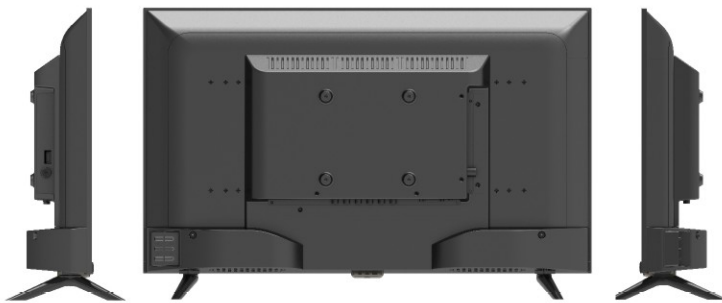

# Company **INTRODUCTION**

Frameless

Series: 24"

- Fullscreen TV
- HD 1366\*768
- Energy saving
- 2\*10 watt speakers
- Digital TV , Smart TV

Size	L*W*H (cm)	40HQ
24"	58.8*10.2*38.0	3260
32"	77.0*9.4*47.6	2080
43"	101.7*11.5*60.5	300

### Optional:

1. Multi-style color:  Silver  Golden  Black

2. Speaker: Normal speaker or Soundbar speaker

3. Frame: Frameless / Normal Frame / Double glass

4. Mainboard: CVTE mainboard ATV / DVB T2 / DVB T2S2 / ISDB