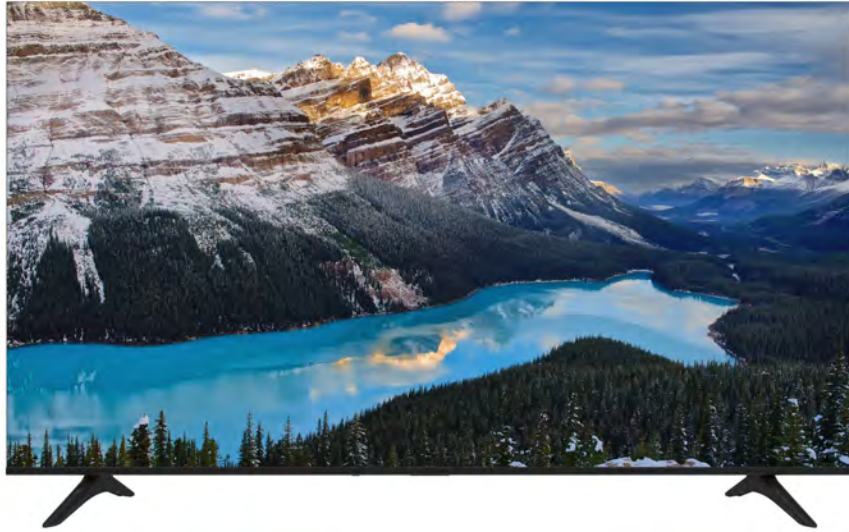

75 INCH TV WSD25-12 (Frameless)

- ★ **FASHIONAL METAL** Design
- ★ A grade panel
- ★ **UHD**
- ★ **DLED or QLED Back light optional**
- ★ Smart TV
- ★ **Andorid; Webos; Vidaa; Whale; Tizen and Google Optional**
- ★ Support ATV,ISDB-T,ATSC,DVB-T2/S2
- ★ Colorful videos and pictures
- ★ Wide range voltage power supply
- ★ 2* 10W Sound box Speaker (super Hifi)