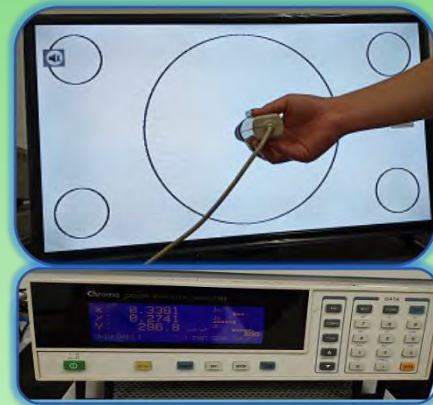

F A C T O R Y

VIBRATION AND DROP TEST

HI-POT AND GROUNDING TESTER

CENTRAL SIGNAL SOURCE FOR
DIGITAL SIGNAL STRENGTH TEST
(2 KITS)

Testing & Inspection

BRIGHTNESS TEST

ATV SIGNAL STRENGTH TEST

CENTRAL SIGNAL TESTING