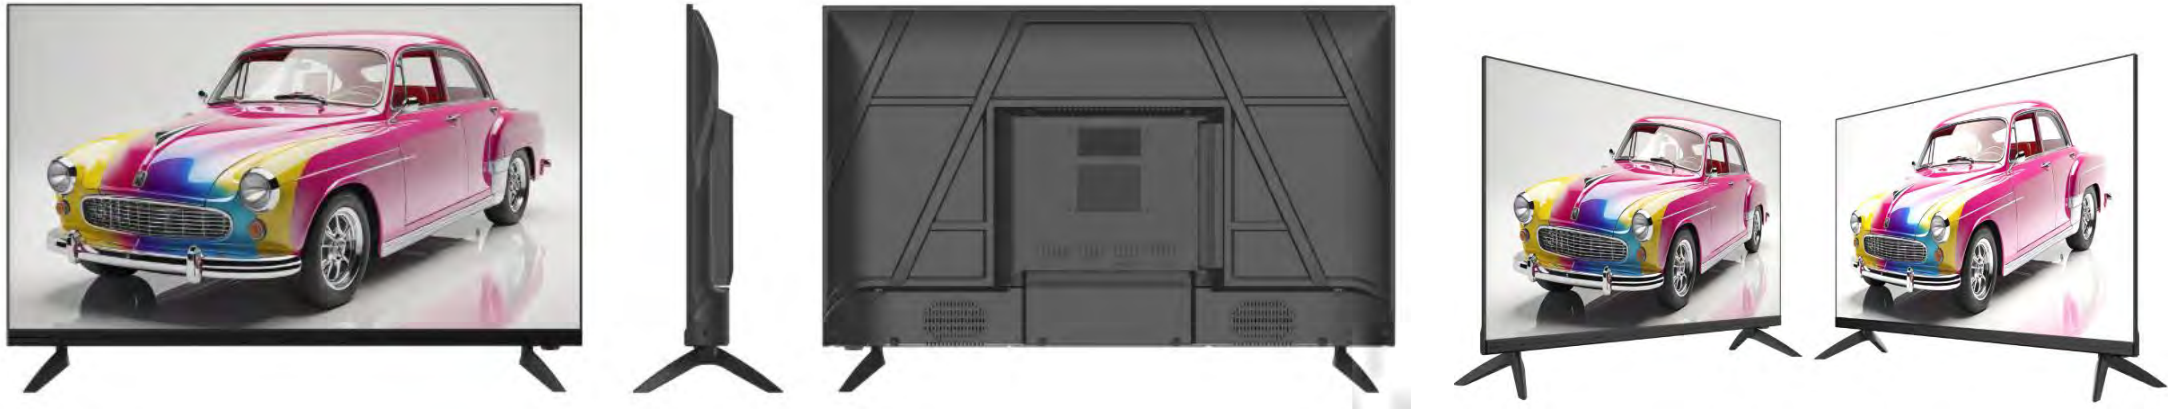

32 INCH TV WSD25-01 (Frameless and Tempered glass)

- ★ **FASHIONAL SLIM PLASTIC** Design
- ★ A grade panel
- ★ **HD or FHD optional**
- ★ **DLED or QLED Back light optional**
- ★ Smart and Non-Smart optional
- ★ **Andorid; Webos; Vidaa; Whale; Tizen and Google Optional**
- ★ Support ATV,ISDB-T,ATSC,DVB-T2/S2
- ★ Colorful videos and pictures
- ★ Wide range voltage power supply
- ★ 2* 10W Sound box Speaker (super Hifi)

32 INCH WSD25-02 (Frameless)

- ★ **FASHIONAL SLIM METAL** Design
- ★ A grade panel
- ★ **HD or FHD optional**
- ★ **DLED or QLED Back light optional**
- ★ Smart and Non-Smart optional
- ★ **Andorid; Webos; Vidaa; Whale; Tizen and Google Optional**
- ★ Support ATV,ISDB-T,ATSC,DVB-T2/S2
- ★ Colorful videos and pictures
- ★ Wide range voltage power supply
- ★ 2* 10W Sound box Speaker (super Hifi)