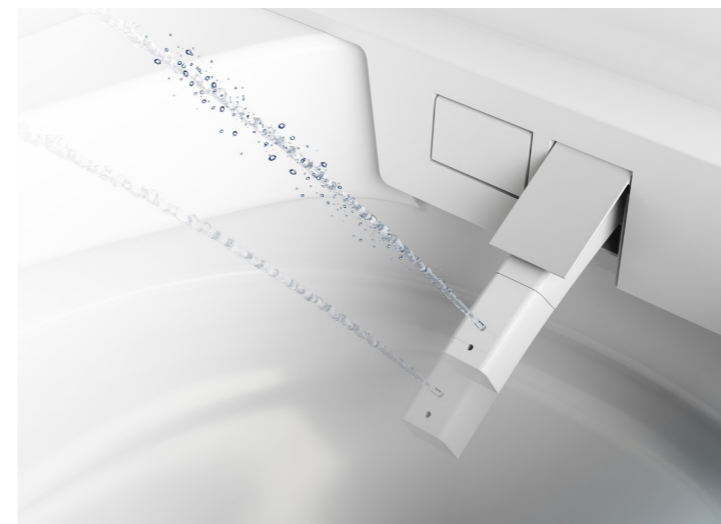

### Rear & Front wash

- New generation curved nozzle
- 4 levels to adjust water temperature
- 3 levels to adjust water pressure
- 3 levels to adjust nozzle position
- Massage wash

**BALATON**  
Smart Wall Hung Toilet, Rimless  
Work with concealed cistern