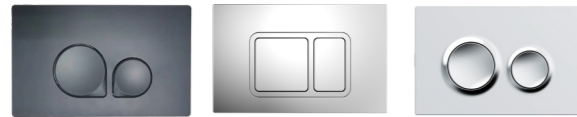

CC-1900

Description:
Concealed Cistern
Dual Flush at 0.8Gpf(3.0Lpf)/ 1.2Gpf(4.5Lpf)

Dimension: 500×110×1135mm