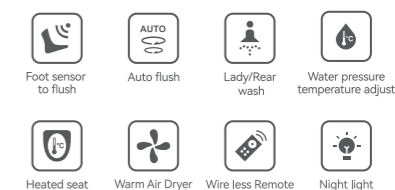

Code : WZ8407
Dimension : 682x393x460mm
Flush mode : Siphonic P-trap 180mm
Flush volume : Single flush 4.8L
Power supply : 220~230V