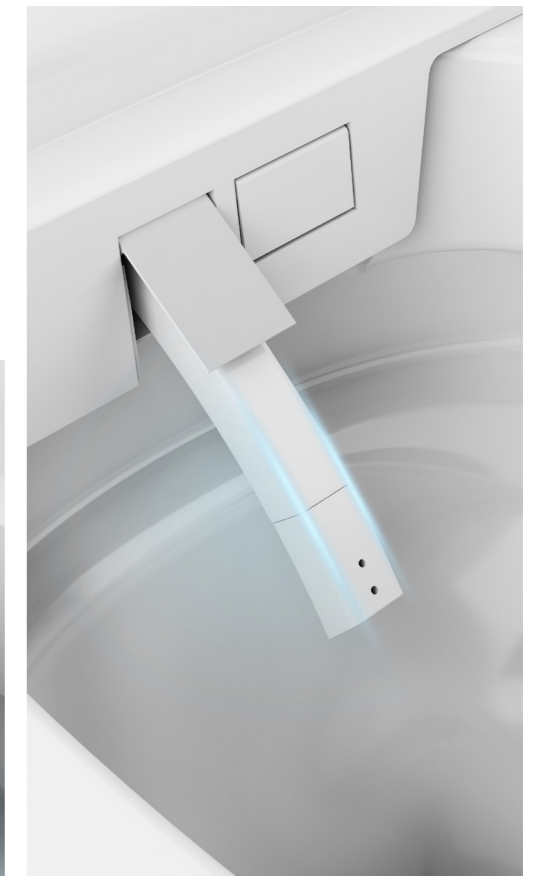

# STYLISH TREATS FOR THE SENSE

Meet the better way to flush

**BALATON**  
Smart Floor Standing Toilet, Rimless  
Work with concealed cistern

Code : **WZ8411**  
Dimension : 570x370x420mm  
Flush mode : Wash down P Trap  
Flush volume : Dual flush 3.0L/4.5L  
Power supply : 220~230V

### Rear & Front wash

- New generation curved nozzle
- 4 levels to adjust water temperature
- 3 levels to adjust water pressure
- 3 levels to adjust nozzle position
- Massage wash

**BALATON**  
Smart Wall Hung Toilet, Rimless  
Work with concealed cistern