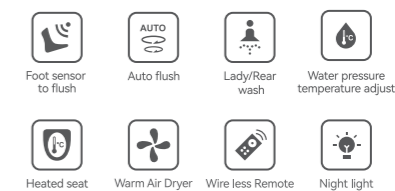

Code : **WZ8468**
Dimension : 680x395x475mm
Flush mode : Siphonic S-trap 210mm
Flush volume : Dual flush 3.5L/4.5L
Power supply : 220~230V