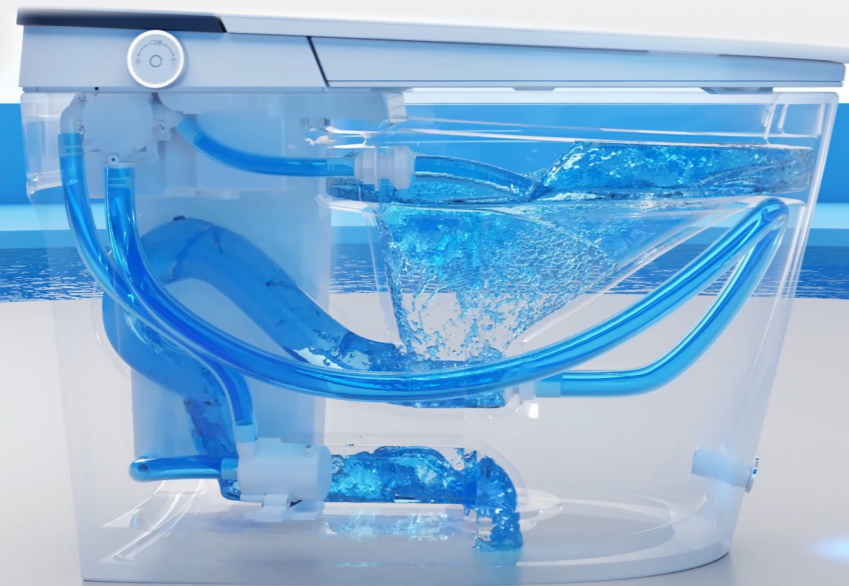

DISCOVER AN ARRAY OF SMART TOILETS

Create a more advanced clean that offer state-of-the-art performance along with a customizable comfort

SMART CLEANLINESS

- Gentle wash for woman
- Strong hip washing
- Mobile cleaning
- Instantly heat in one second
- Filtered water

ENJOYMENT

- Multi gear water temperature
- Multi gear seat ring heating
- Multi gear warm air drying
- Induction flushing
- Low voltage start

DESIGN

- Direct flushing
- IPx4 waterproof

HOSPITALITY

- Self-cleaning nozzle
- Precise constant temperature
- Antibacterial material
- Induction night light
- Photocatalyst deodorization

CONTROL

- Double cleaning
- Intelligent remote control
- One key intelligent control
- Prevent sewage backflow
- Easy to clean

- Flame retardant

- Energy saving and water saving