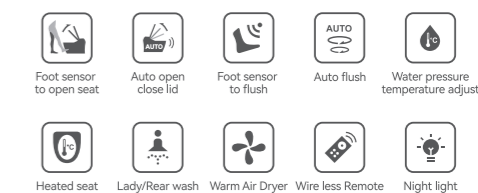

LUCERNE

Smart Wall Hung Toilet, Tornado
Work with concealed cistern

Code : **WZ8486**
Dimension : 608x411x420mm
Flush mode : Wash down P Trap
Flush volume : Dual flush 3.0L/4.5L
Power supply : 220~230V