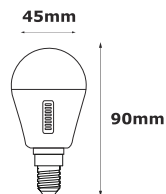

LED G45

MODEL	WATT	Base	Color Temperature	LUMEN	ENERG
LED-G45-3Way-5	5W	E14/E27	3000/4000/6500K	430	F
LED-G45-3Way-6	6W	E14/E27	3000/4000/6500K	510	F
LED-G45-3Way-7	7W	E14/E27	3000/4000/6500K	650	F

15 000H | x12500

CRI:80

220-240V
50-60HZ