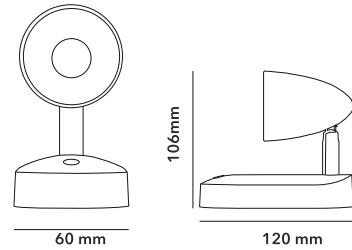

CHARGING

Type-C

2h
charging time

8h
working time