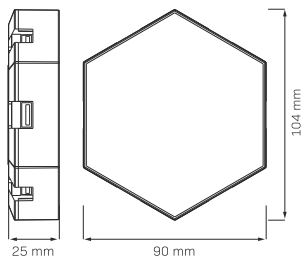

PARAMETER

MODEL NO.	SL-Smart - FL - 150
MUSIC SENSOR	incl.remote control
SOCKET	LED integr.
WATTAGE	MAX 7W
LUMEN	125lm
VOLTAGE	100-240V
SAFTY CLASS	
DIMMABLE	YES
IP LEVEL	IP20

incl. remote control

music sensor

dimmable

digital RGB

LED

incl.

Mobile APP

You can combine any style you like~