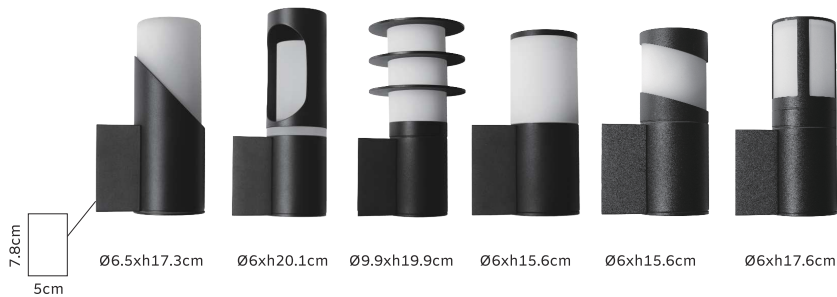

Wall Lamp

Material: aluminium

Outdoor floor lamp