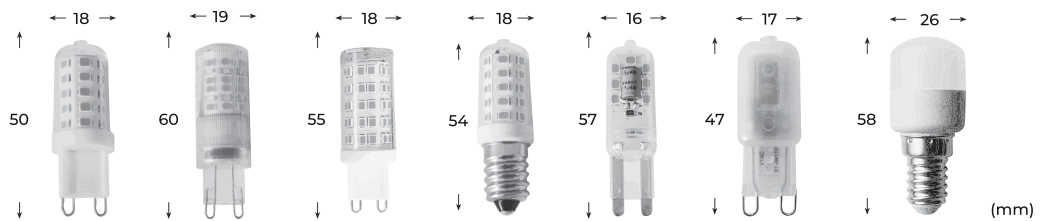

15 000H
x12500
CRI≥80
220-240V
50-60HZ

	MODEL	WATT	BASE	LUMEN	Voltage	ENERG
①	G9	3W	G9	230	220-240V	F
②	G9	3W/4W	G9	360/550	220-240V	E/D
③	G9	4W	G9	420	220-240V	F
④	G9	2W/3W	G9	200/350	220-240V	F
⑤	T18	3W	E14	360	220-240V	E
⑥	G9	2W	G9	220	220-240V	F
⑦	G9	2W	G9	190	220-240V	F
⑧	T26	2W	E14	200	220-240V	F