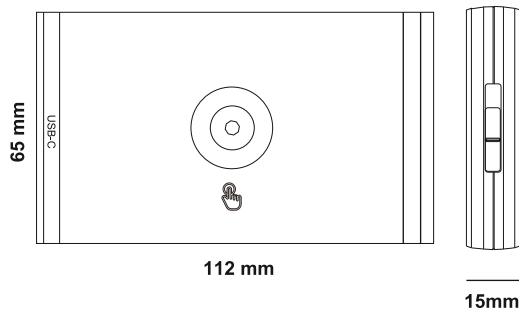

DIMENTION

CHARGING

Type-C

2h
charging time

8~12h
working time