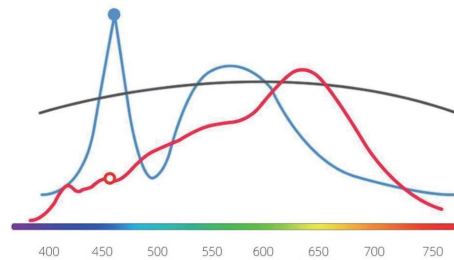

High color rendering index

RA ≥ 90

Back to nature!

Advantages of full spectrum:

- It can reduce blue light and reduce damage to the retina.
- Supplement beneficial blue-green light to alleviate eye fatigue.
- Supplement red light, red vitamins, improve immunity to myopia.