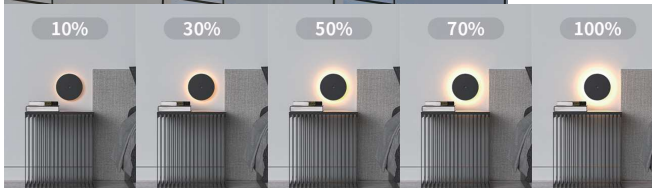

Model No.	SL-T097-3CCT
Power	3W
Battery Capacity	5400mAh
Lumen	250lm
Charge time	6.5H
Working time	12H
CCT	3CCT
Switch	(Toggle+Touch+2.4G)
Installation method	(Magnetic)