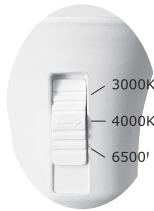

LED A60

MODEL	WATT	Base	Color Temperature	LUMEN	ENERG
LED-A60-3Way-8	8W	E27	3000/4000/6500K	806	F
LED-A60-3Way-9	9W	E27	3000/4000/6500K	830	F
LED-A60-3Way-10	10W	E27	3000/4000/6500K	950	F
LED-A60-3Way-15	15W	E27	3000/4000/6500K	1490	F