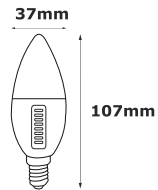

LED C37

MODEL	WATT	Base	Color Temperature	LUMEN	ENERG
LED-C37-3Way-5	5W	E14/E27	3000/4000/6500K	430	F
LED-C37-3Way-6	6W	E14/E27	3000/4000/6500K	510	F
LED-C37-3Way-7	7W	E14/E27	3000/4000/6500K	650	F