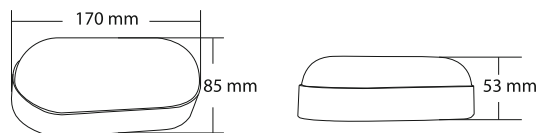

MODEL	WATT	Color Temperature	LUMEN	ENERG	EMERGENCY LUMEN
LED-DPL-14	14W	6500K	1750	E	620lm-330lm-175lm

Emergency Downlight

LED(220V)

D:167mm
H:28mm

CHARGING TIME:6-7 HORAS

3 INTENSIDADES

DC MODE

2H-500lm 4H-200lm 6H-75lm