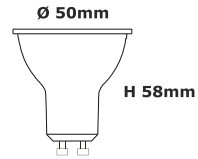

3 CCT CONTROLLED BY 3 KEYS

LED GU10

MODEL	WATT	Base	Color Temperature	LUMEN	ENERG
LED-GU10-3Way-5	5W	GU10	3000/4000/6500K	430	F
LED-GU10-3Way-7	7W	GU10	3000/4000/6500K	610	F