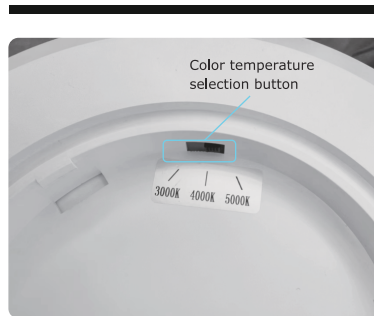

Installation method

SQUARE

ROUND

Infrared human body sensing panel light

15 000H
 x12500
 CRI≥80
 220-240V 50-60HZ
 IP20

MODEL	WATT	SIZE(mm)	Color Temperature	LUMEN	ENERG
SL-CLR-20S	20W	Φ 220x31	3000/4500/6000K	2100	F