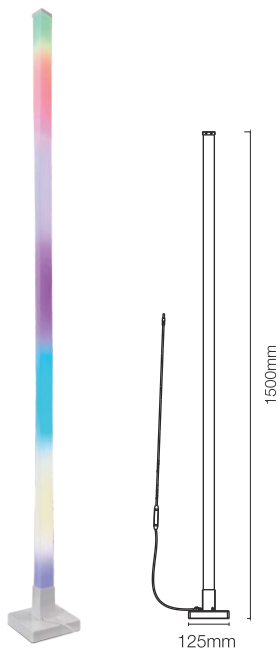

Atmosphere light