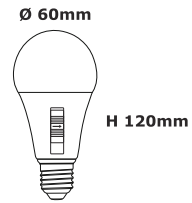

LED A60

MODEL	WATT	Base	Color Temperature	LUMEN	ENERG
LED-A60-3Way-8	8W	E27	3000/4000/6500K	806	F
LED-A60-3Way-9	9W	E27	3000/4000/6500K	830	F
LED-A60-3Way-10	10W	E27	3000/4000/6500K	950	F
LED-A60-3Way-15	15W	E27	3000/4000/6500K	1490	F