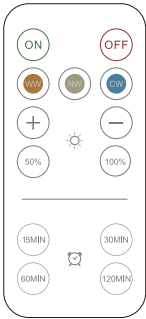

Charging universal ambient wall lamp

DC 5V 1 A , 0.5W 45lm
Battery: 1000mAh
Switch Mode: Button+Remote
Installation method: Magnetic

SL-T045B

DIMENTION

CHARGING

Type-C

2h
charging time

8h
working time