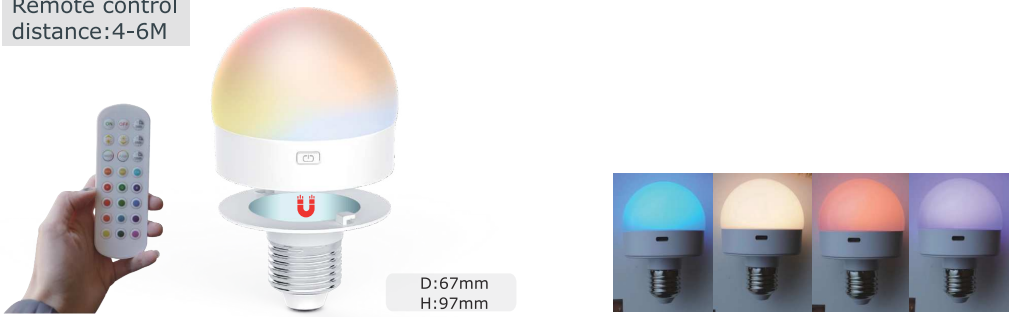

DC 5V Rechargeable atmosphere light bulb

Remote control distance: 4-6M

D:67mm
H:97mm

MODEL	WATT	Color Temperature	LUMEN	Battery capacity
LED-G67DC-200	3W	3000K-6500K+RGB	120	1800mAh

Lamp head hook base

D:60mm
H:123mm