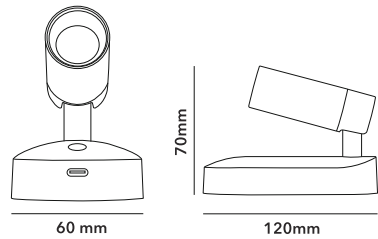

Charging universal ambient wall lamp

DC 5V 1 A , 0.5W 45lm
Battery: 1000mAh
Switch Mode: Button+Remote
Installation method: Magnetic

DIMENTION

CHARGING

Type-C

2h
charging time

8h
working time