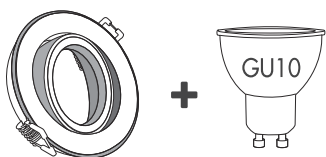

Aluminum Ceiling Light Fixture

MODEL	WITH	SIZE(mm)	MATERIAL	SURFACE COLOR
SL-FCR-BK	GU10	Ø 8,4 × 6,3 cm	plastic, aluminium	Brushed Black
SL-FCR-SB	GU10	Ø 8,4 × 6,3 cm	plastic, aluminium	Brushed Silver
SL-FCR-SS	GU10	Ø 8,4 × 6,3 cm	plastic, aluminium	Silver Shine
SL-FCR-SDS	GU10	Ø 8,4 × 6,3 cm	plastic, aluminium	Sandy Silver
SL-FCR-GD	GU10	Ø 8,4 × 6,3 cm	plastic, aluminium	Brushed Gold