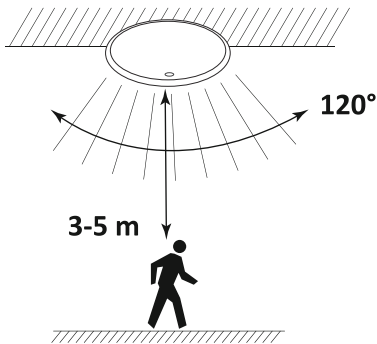

Installation method

SQUARE

ROUND

Infrared human body sensing panel light

15 000H
 x12500
 CRI≥80
 220-240V 50-60HZ
 IP20

MODEL	WATT	SIZE(mm)	Color Temperature	LUMEN	ENERG
SL-CLR-20S	20W	Φ 220x31	3000/4500/6000K	2100	F