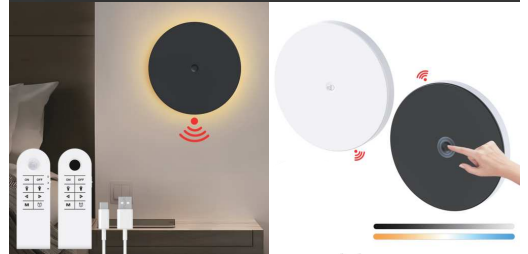

Linkage Control Atmosphere Wall lamp

SL-T097A-W

SL-T097A-BK

SL-T097B-W

SL-T097B-BK

SL-T097C-W

SL-T097C-BK

Model No.	SL-T097-3CCT
Power	3W
Battery Capacity	5400mAh
Lumen	250lm
Charge time	6.5H
Working time	12H
CCT	3CCT
Switch	(Toggle+Touch+2.4G)
Installation method	(Magnetic)