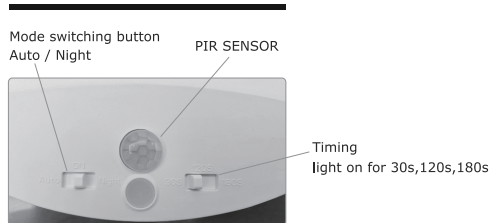

Installation method

SQUARE

ROUND

Infrared human body sensing panel light

15 000H
 x12500
 CRI≥80
 220-240V 50-60HZ
 IP20

MODEL	WATT	SIZE(mm)	Color Temperature	LUMEN	ENERG
SL-CLR-20S	20W	Φ 220x31	3000/4500/6000K	2100	F