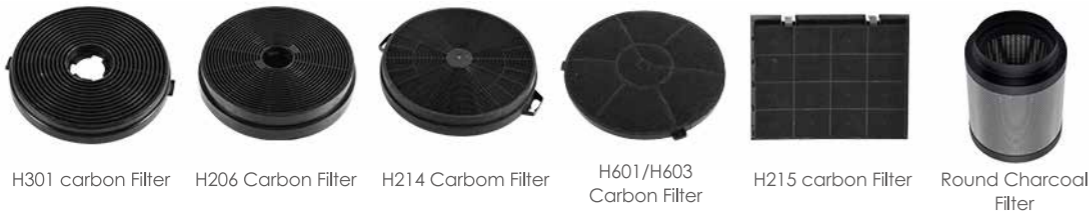

- Optional:
- Two motors
 - Touch control/Hand sensor
 - Charcoal filter

- Size: 900mm/700mm/600mm/520mm
- Painted body + SS
- 220-240V/50Hz
- 3 layers aluminium filter
- 2 pcs LED lamp (2*1.5W)
- 3 Speed push control
- One motor
- Airflow: 300~1000m3/hr
- Air outlet: 150mm

- Optional:
- Two motors
 - Touch control/Hand sensor
 - Charcoal filter

Spare part for range hood

Filter

Carbon Filter

Motor

Touch switch