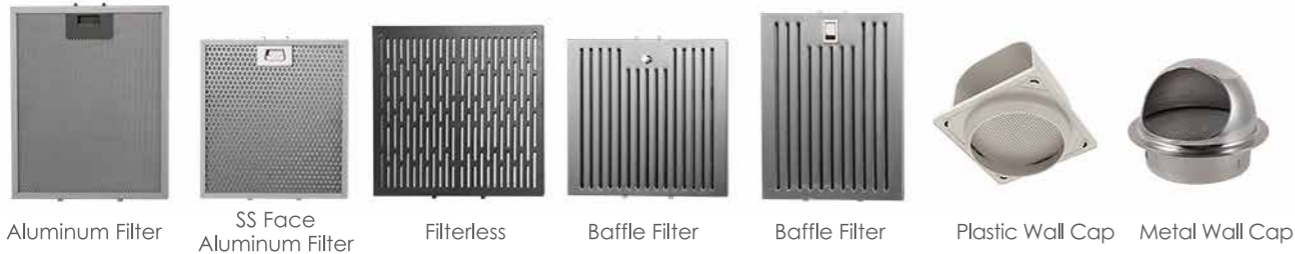

Spare part for range hood

Filter