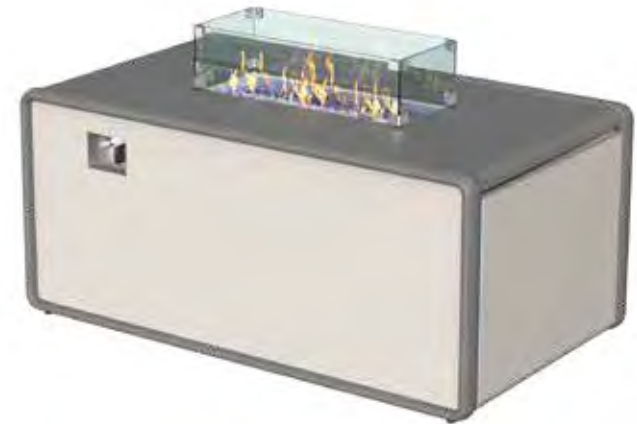

# Structure & Soul: Geometric Fire Pit Sofa with Sculptural Flame Centerpiece

Item No.: 25-8205

Rectangle aluminum fire pit table and Aluminum sofa set

Material: Aluminum

Heat rating: 55000BTU

Size: W: 50.8" D: 29.7" H: 22.8"