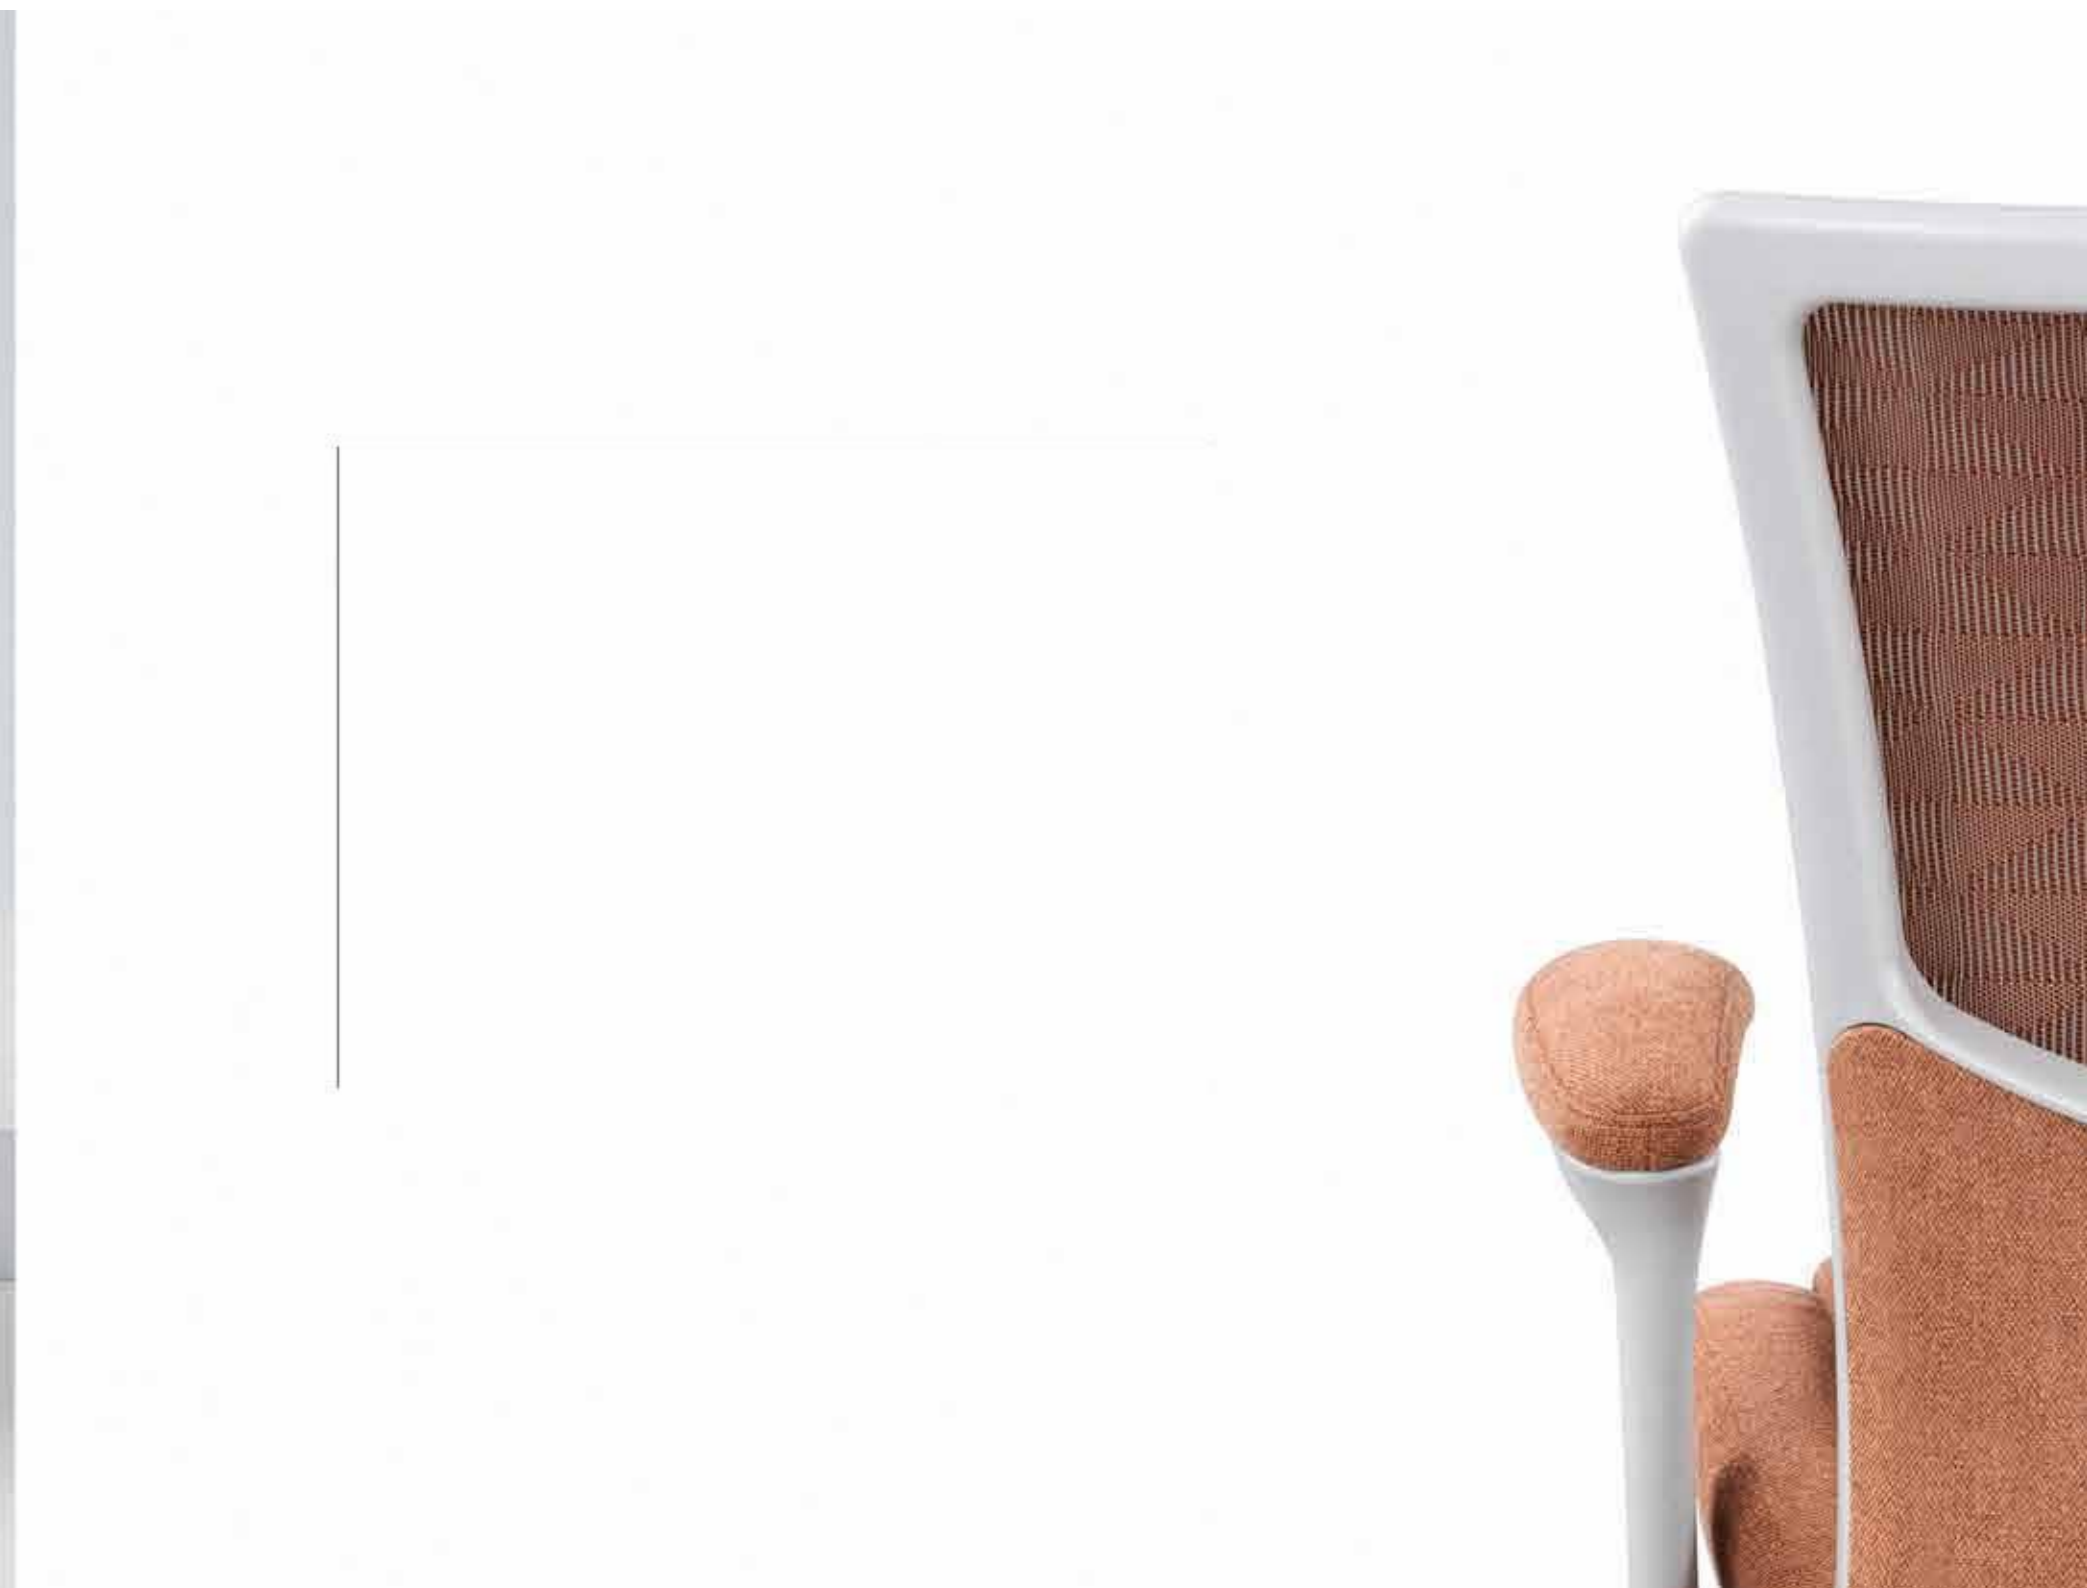

Idea: Focused Professional Innovative

Orbiting Comfort In Every Adjustment

在升降间看见星空轨迹

Product Information :

CONFIGURATION

Flip-Up
Armrests

Explosion-proof
Mechanism

Nylon
Five-star Base