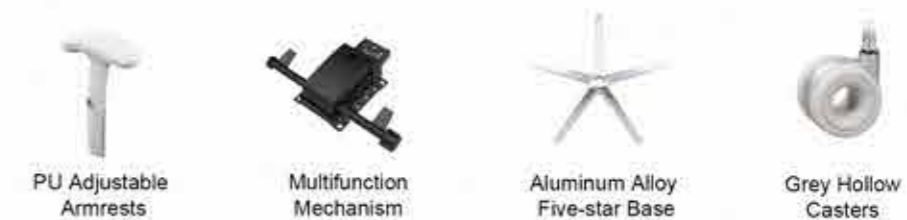

Product Information :

CONFIGURATION