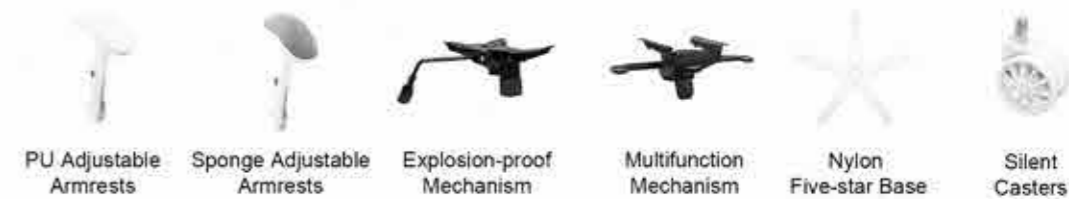

Product Information :

CONFIGURATION