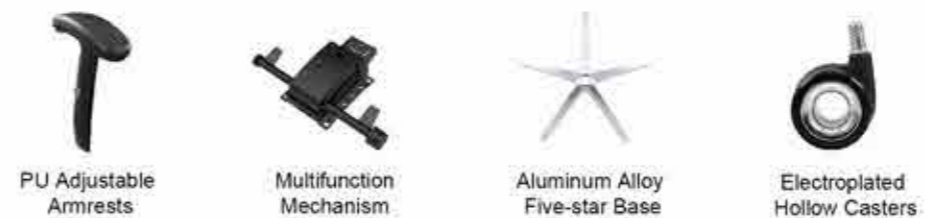

拒绝千篇一律，让美与舒适「量身定制」

Let Your Eyes
Wander
Let Your Soul
Anchor

让眼睛漫步，让身心停泊

Product Information :

CONFIGURATION

PRODUCT SIZE

COLOUR

When Aesthetics Meet Function
Comfort Takes Shape