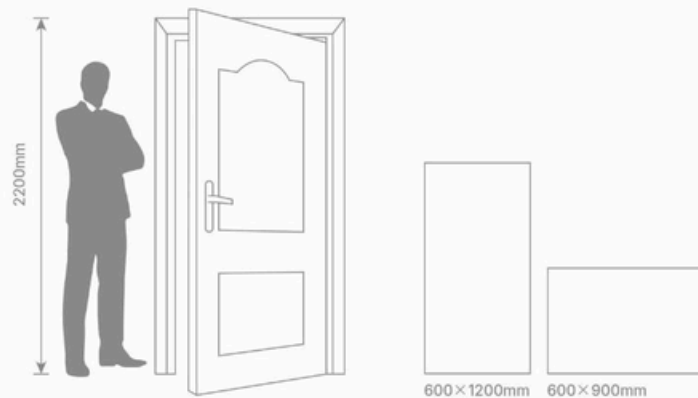

TS-6505

**FOR MORE PRODUCT
SPECIFICATIONS
PLEASE CONSULT THE SALES**