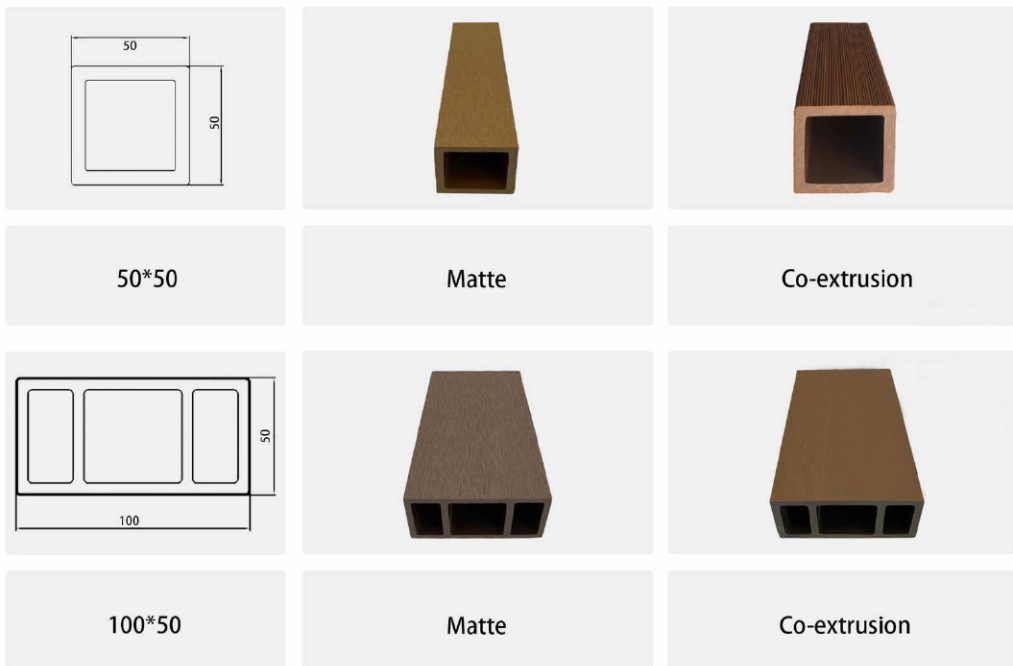

OUTDOOR WPC PANEL

PRODUCT DISPLAY

SQUARE TUBE (Tubo cuadrado)