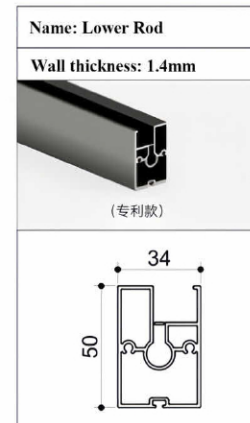

Aluminum profiles