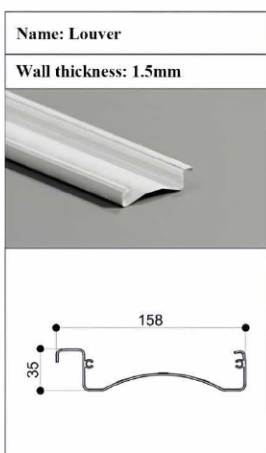

Aluminum profiles