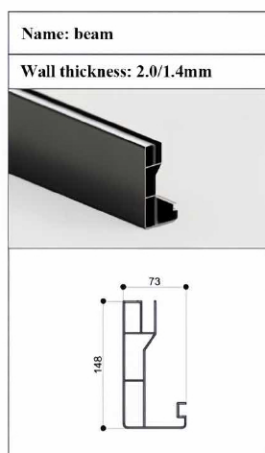

Aluminum profiles