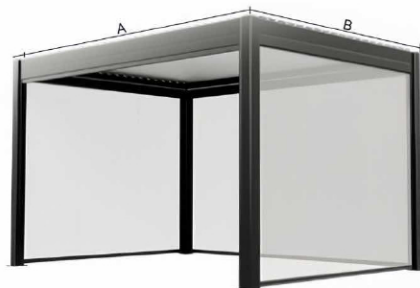

ECOLOGICAL PAVILION

PRODUCT DISPLAY