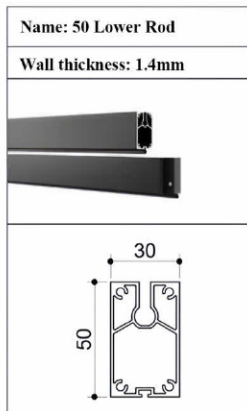

Aluminum profiles