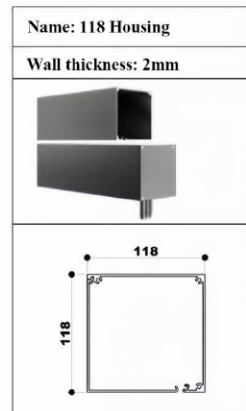

Aluminum profiles