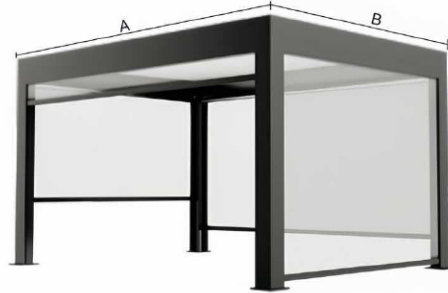

## PRODUCT DISPLAY

Custom size table		B/Blade length direction B			
		2500	3000	3600	4000
Size A	2500	Standard size			
	3000				
	3600				
	4000				
	5000				

THE DEFAULT HEIGHT OF THE PAVILION IS 2.5 METERS AND 2.7 METERS