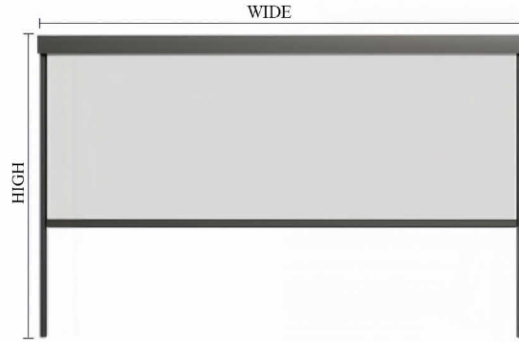

ECOLOGICAL PAVILION PRODUCT DISPLAY