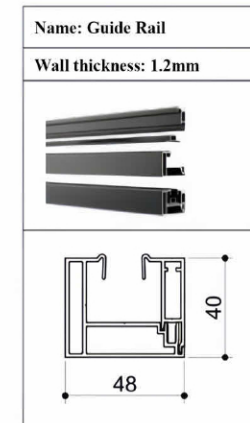

Aluminum profiles