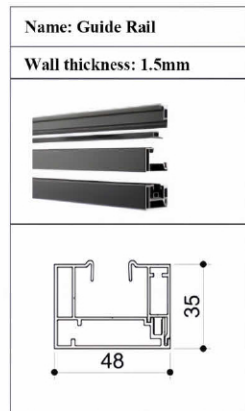

Aluminum profiles