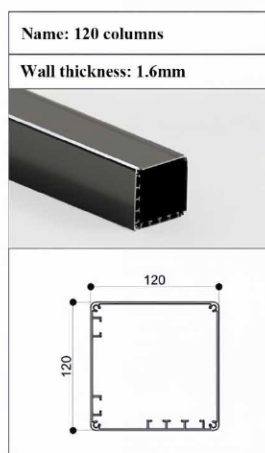

Aluminum profiles