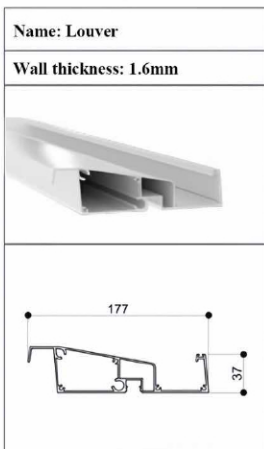

Aluminum profiles