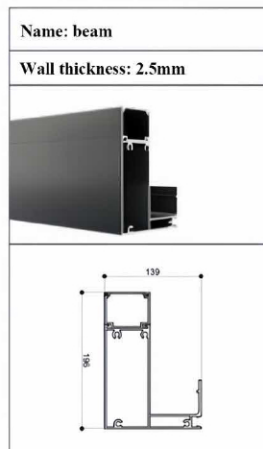

Aluminum profiles