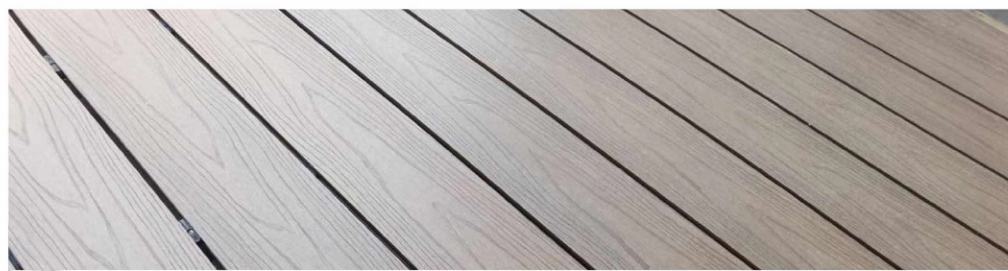

OUTDOOR WPC PANEL

PRODUCT DISPLAY