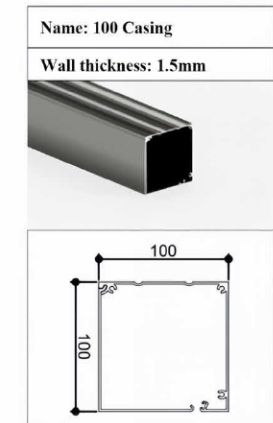

Aluminum profiles