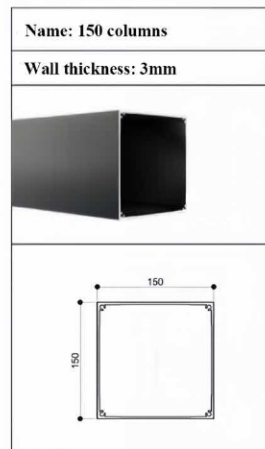

Aluminum profiles