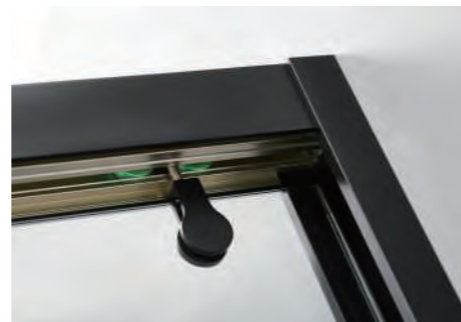

每一个细节都闪耀艺术光彩

Each detail glitters artistic luster

BXG-111 (弗莱堡)
Size:1200-1500x2000/mm

玻璃厚度:8mm
Glass Thickness:8mm
材质:不锈钢
Material: Stainless Steel

BXG-117
Size:1000-1800x2000/mm

玻璃厚度:8mm
Glass Thickness:8mm