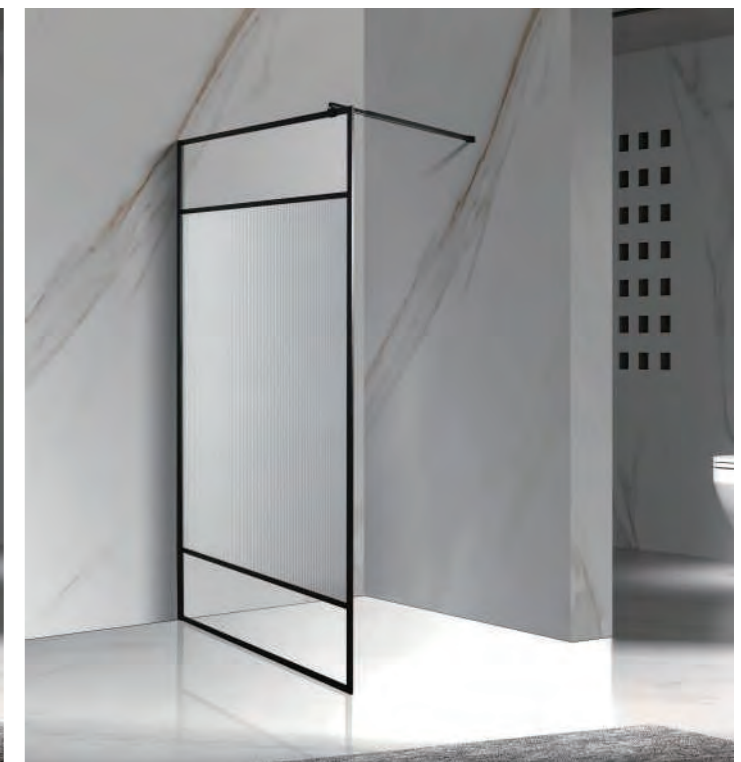

PF-121-8-D
Size:800x1900/mm
PF-121-9-D
Size:900x1900/mm
PF-121-10-D
Size:1000x1900/mm

PF-121-11-D
Size:1100x1900/mm
PF-121-12-D
Size:1200x1900/mm