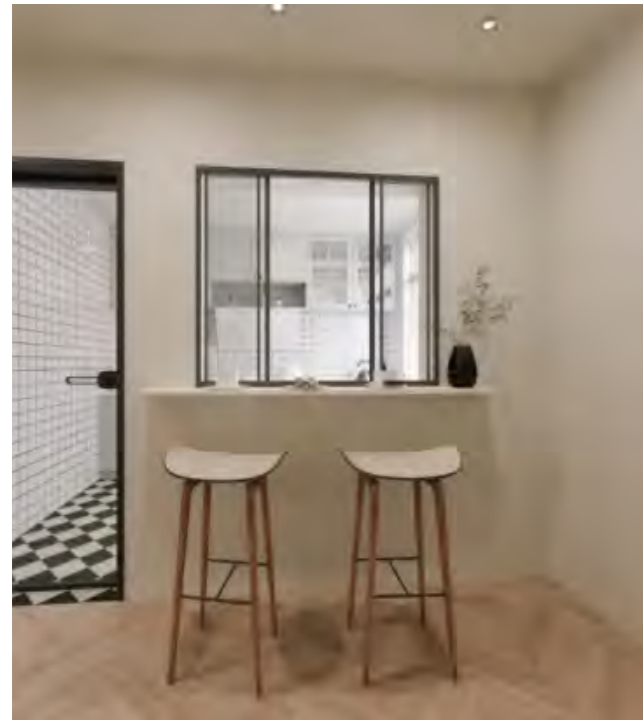

SKL2-200

- SIZE: 110x200cm
Size can be customized
- GLASS: 6mm/8mm
- MATERIAL: SS

SH140-230

- SIZE: 180x90x230cm
Size can be customized
- GLASS: 8mm/10mm/12mm
- MATERIAL: SS

SHK120-200

- SIZE: 180x90x90x90x230cm
Size can be customized
- GLASS: 8mm/10mm/12mm
- MATERIAL: SS

SN090

- SIZE: 40+40x140cm
40+50x140cm
40+60x140cm
Size can be customized
- GLASS: 5mm/6mm
- MATERIAL: ALUMINUM

SJ10-149

- SIZE: 90x90x180x230cm
Size can be customized
- GLASS: 6mm/8mm
- MATERIAL: SS

SX960

- SIZE: 90x130cm
Size can be customized
- GLASS: 6mm
- MATERIAL: ALUMINUM

SN960

- SIZE: 90x130cm
Size can be customized
- GLASS: 6mm
- MATERIAL: ALUMINUM

ROOM DIVIDER

SXYP120-105-B-304S

SXYP120-130-B-304

SXYP120-130-B-303