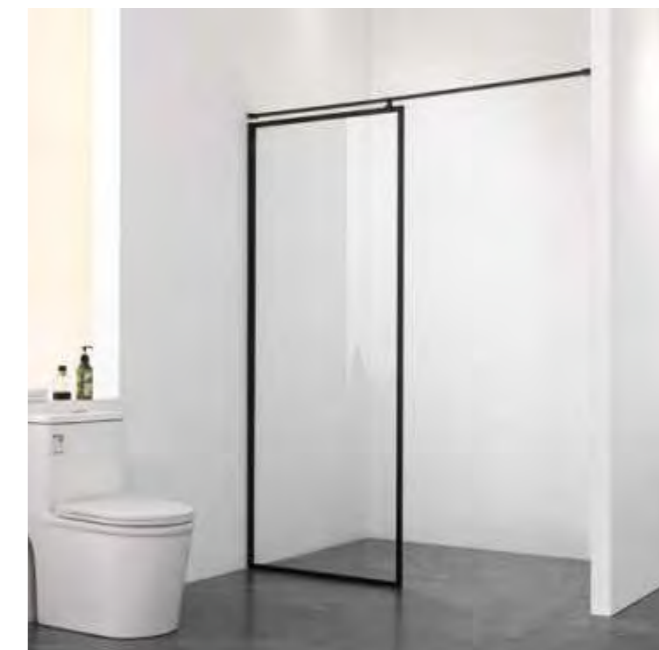

SL-120

- SIZE: 80x200cm
- Size can be customized
- GLASS: 6mm/8mm
- MATERIAL: SS