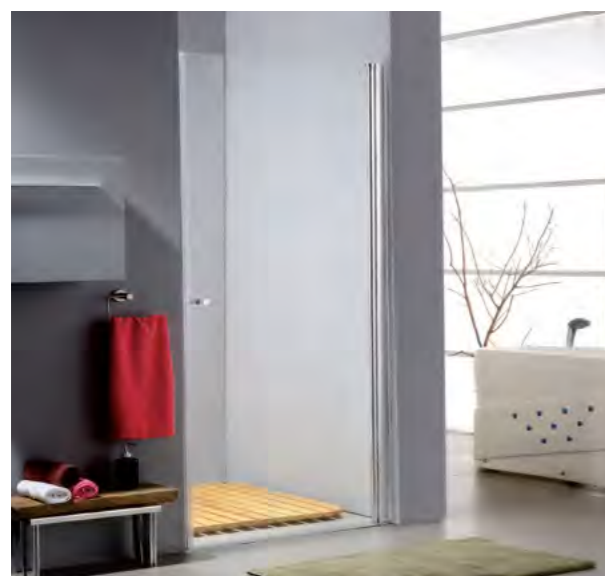

SN113

- SIZE: 70x190cm
  80x190cm
  90x190cm
  100x190cm
  Size can be customized
- GLASS: 5mm/6mm/8mm
- MATERIAL: ALUMINUM

SN114

- SIZE: 70x190cm
  80x190cm
  90x190cm
  Size can be customized
- GLASS: 5mm/6mm/8mm
- MATERIAL: ALUMINUM