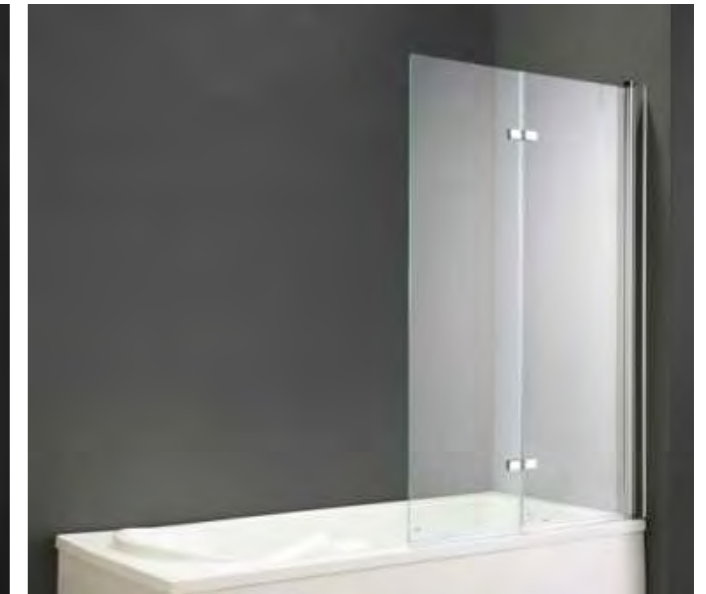

SKL2-200

- SIZE: 110x200cm
Size can be customized
- GLASS: 6mm/8mm
- MATERIAL: SS

SH140-230

- SIZE: 180x90x230cm
Size can be customized
- GLASS: 8mm/10mm/12mm
- MATERIAL: SS

SHK120-200

- SIZE: 180x90x90x90x230cm
Size can be customized
- GLASS: 8mm/10mm/12mm
- MATERIAL: SS

KIND LIFE CAN BE

SJ10-148

- SIZE: 180x90x230cm
Size can be customized
- GLASS: 6mm/8mm
- MATERIAL: SS

SN060

- SIZE: 30+30+20x140cm
30+30+30x140cm
30+30+40x140cm
Size can be customized
- GLASS: 5mm/6mm
- MATERIAL: ALUMINUM