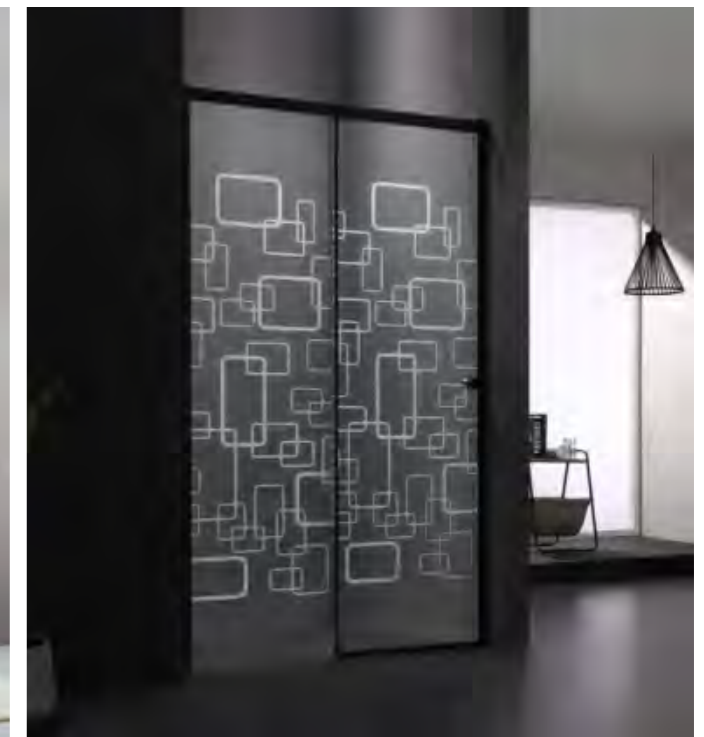

SG200-B

- SIZE: 110x190cm
120x190cm
140x190cm
Size can be customized
- GLASS: 5mm/6mm/8mm
- MATERIAL: ALUMINUM

SHOWER DOOR

Every piece is the re creation of art, leading the same brand with innovative design. The best combination of form and meaning, the creation of function and aesthetic taste, suitable for any bathroom space!