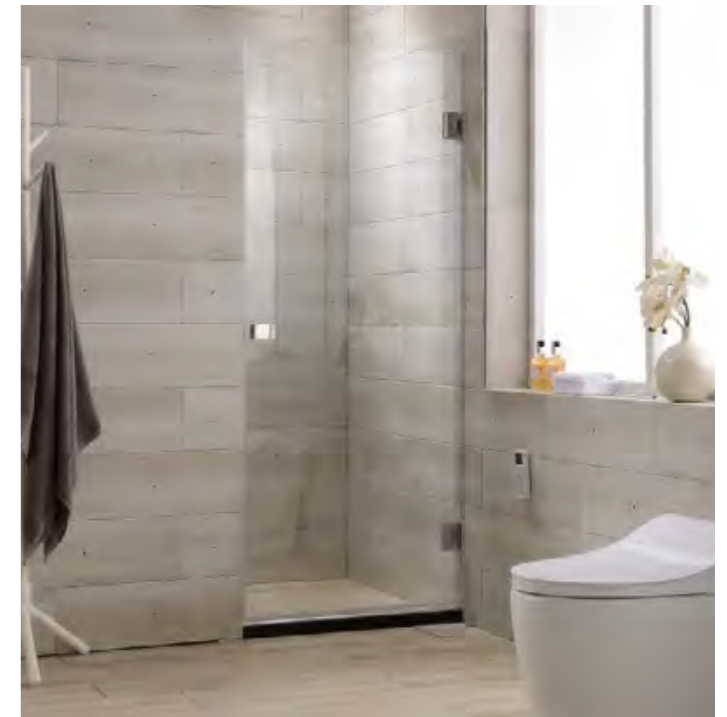

SH110

- SIZE: 70x190cm
  75x190cm
  80x190cm
  Size can be customized
- GLASS: 8mm/10mm/12mm
- MATERIAL: SS