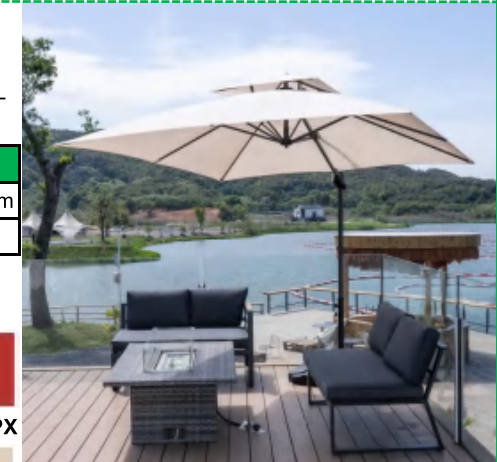

Size	Tube:steel	Ribs:steel
L2.5*W2.5m	Φ42/48mm	Φ12X18mm
Case pack:194x32x14cm/1pcs		

WIND VENT FOR STABILITY

**18-4930TPX 343C 18-1555TPX**

**17-4402TPX 17-1210TPX 12-0605TPX**

GARDEN PARASOL SERIES

**ITEM NO.:GP2266**   
 2.5M SQUARE TOP ROOF PARASOL  
 FABRIC:180G POLYESTER