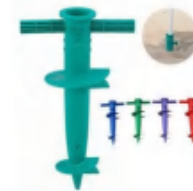

ITEM NO.:UA2104
Anchor for beach parasol
Material : pp plastic