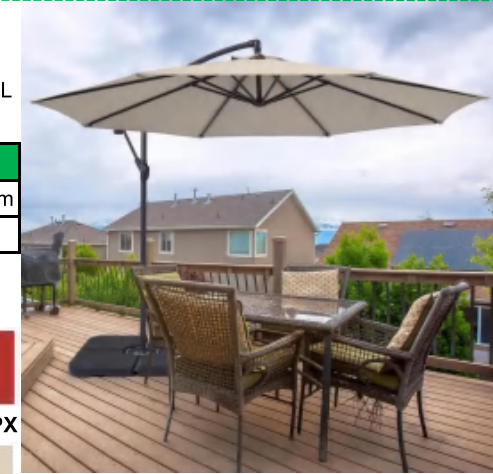

GARDEN PARASOL SERIES

ITEM NO.:GP2121
3M CLASSIC CANTILEVER PARASOL
FABRIC:180G POLYESTER

Size	Tube:steel	Ribs:steel
Φ3.0m	Φ42/48mm	Φ12X18mm
Case pack:194x30x14cm/1pcs		

WIND VENT FOR STABILITY