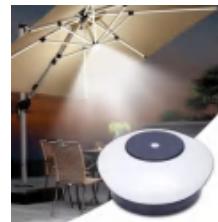

**ITEM NO.:BS2216**  
Clamped Led Light

**ITEM NO.:BS2217**  
REMOTE CONTROL TWO-COLOR PARASOL LAMP

**ITEM NO.:BS2218**  
Umbrella Holder Clamp  
Material : Steel

**GARDEN PARASOL SERIES**

OUTDOOR GAZEBO SERIES