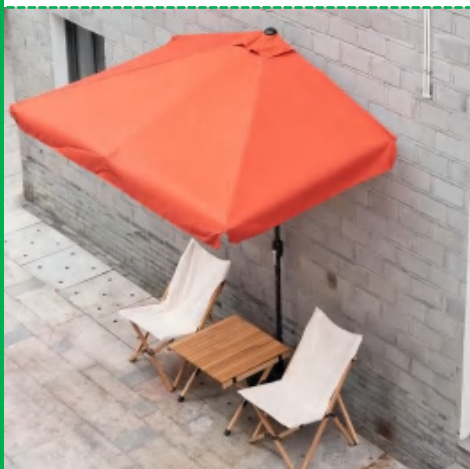

ITEM NO.:GP2118
RECTANGLE BALCONY PARASOL
FABRIC:180G POLYESTER

Size	Tube:Steel	Ribs:steel
L2.3xW1.3m	Φ38/38mm	Φ12X18mm
Case pack:179x14x14cm/1pcs		

WIND VENT FOR STABILITY