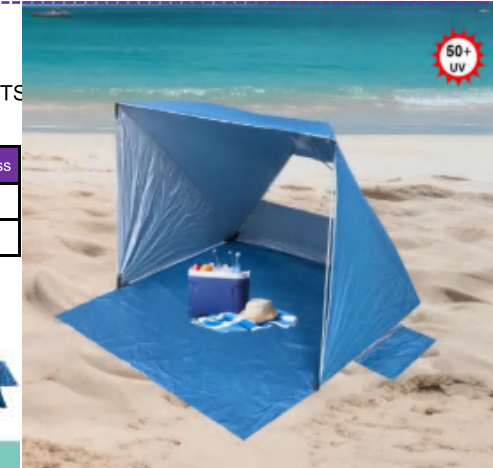

BEACH TENT SERIES