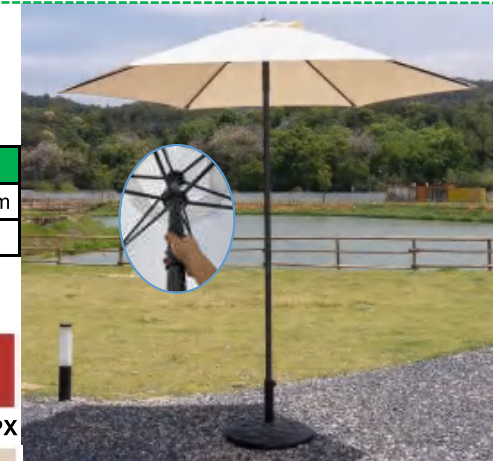

GARDEN PARASOL SERIES

ITEM NO.:GP2244
2.7M POP UP GARDEN PARASOL
FABRIC:180G POLYESTER

Size	Tube:steel	Ribs:steel
Φ2.7m	Φ38/38mm	Φ12x18mm
Case pack:146x14x14cm/1pcs		

WIND VENT FOR STABILITY