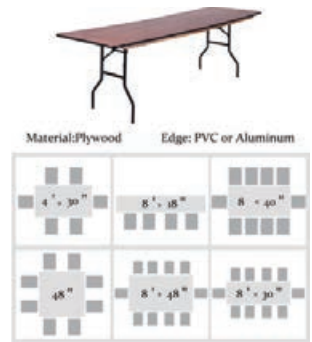

Clear Table.

PC leg and frame, tempered glass top
Frame Size(not table top size):
100*100, 100*60, 60*60cm

HR-PC301T

Okoume plywood Rectangular table

Hot size:
48*30"
60*30"
96*30"

It also can be other size,
like width 18" to 48" .