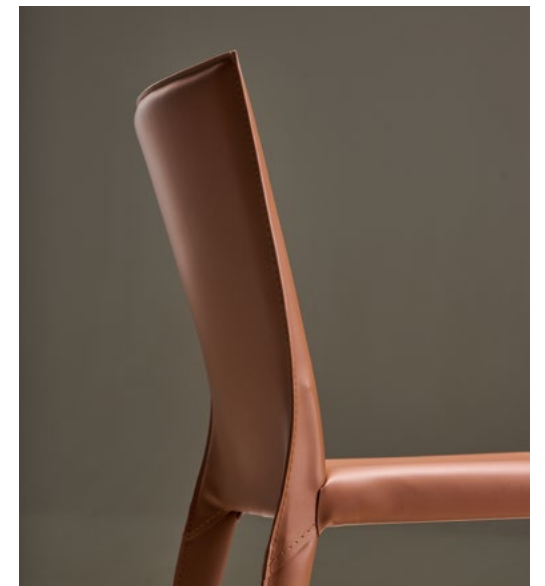

COLIN

MINIMALIST DINING CHAIR | ITALIAN FAIR

Fashionable and graceful, it breaks the monotony of space design and significantly enhances the dining ambience and comfort. The chair is fully wrapped in recycled hard leather, easy to maintain, with a delicate touch and long-lasting durability. Filled with high-density foam, it offers comfortable support as it is cut from a single piece, and is eco-friendly.