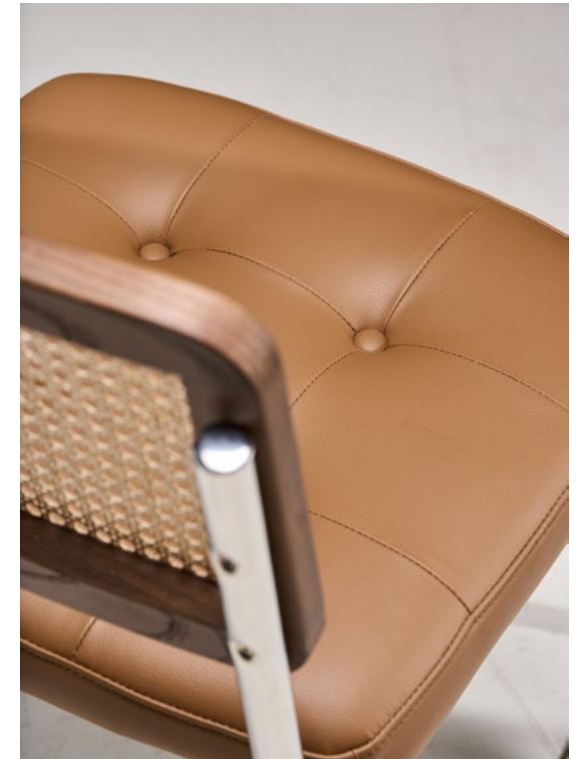

WEISHI

IMPORTED SOLID WOOD | STABLE AND STURDY

The FAS-grade North American ash wood backrest frame uses thick and crack-resistant materials, with rounded edges meticulously polished, offering a gentle touch with nature in every moment. The natural Indonesian rattan used in the design is breathable in summer and warm in winter, balancing both aesthetics and eco-friendliness. High-quality broad seat with eco-friendly genuine leather generates a soft touch, which is more comfortable than ordinary chairs as it is skin-friendly and wear-resistant, and lighter than sofas.

500*580*740mm