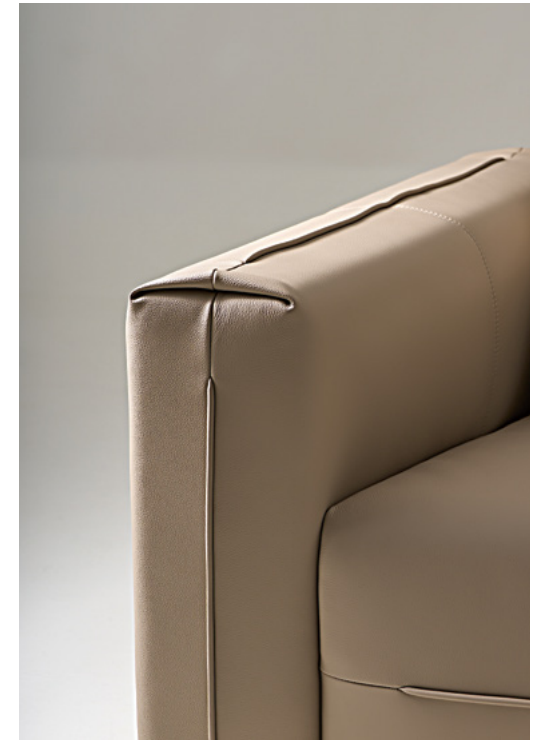

EVERWIDE

PREMIUM FULL-GRAIN LEATHER RELAX IN FIRST-CLASS COMFORT

Meticulously chosen top-grain leather brings this design to life with its gentle touch and natural, refined finish. Every contact point offers a luxurious sensation, elevating your day-to-day routine to a soothing, indulgent experience.