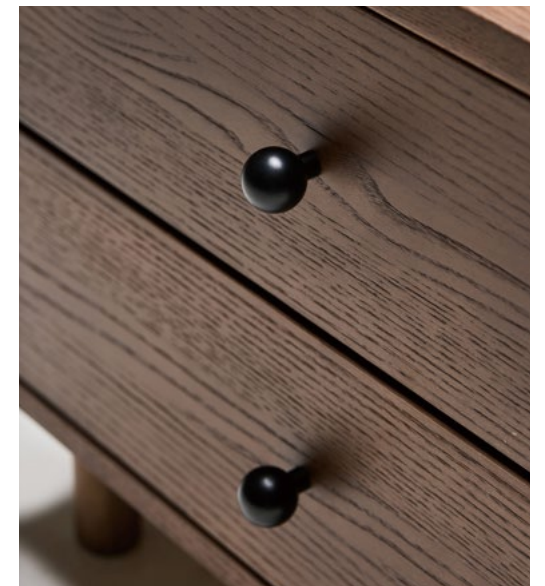

VIA

ARTISAN CRAFTSMANSHIP ATTENTION TO DETAIL

Featuring finely rounded edges and easy-to-pull handles, it is meticulously crafted in every detail. The whole table is free of exposed nails. The North American ash wood it used embodies a minimalist yet luxurious aesthetic.

Size | 520*400*450mm