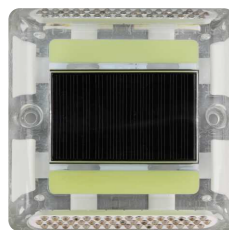

太阳能PC突起路标
Solar PC Raised Road Stud
SRAA2-235P

○ 尺寸/Size
105*103*21.5mm
○ 包装/Packing
100pcs/ctn
N.W.22.5kg
G.W. 23.2kg
Ctn size:34.5*34.5*29cm