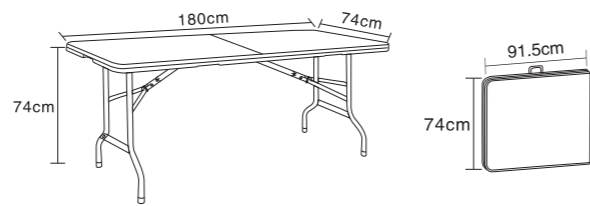

6FT Folding in Half Table
 MODEL NO. : **HM-FH183**
 HDPE Plastic Panel and Powder Coated Finished Steel Frame
 Overall Size: 183*76*74.35cm
 Tube Size : 28*1.0mm
 N.W./G.W.: 12.8kgs/13.4kg
 Load QTY: 20GP:432pcs 40GP:897pcs 40HQ:1070pcs

6FT Folding In Half Table
 MODEL NO.: **HM-BZ180**
 HDPE Plastic Panel and Powder coated Finished Steel Frame
 Overall Size: 180*74*74.35CM / Tube size: 25*1.0mm
 N.W./G.W: 11.2/11.8kg
 Load QTY: 20FT: 480PCS 40GP: 1000PCS 40HQ: 1320PCS

6FT Folding in Half Table

MODEL NO.: **HM-SH180**

HDPE Plastic Panel and Powder coated Finished Steel Frame

Overall Size: 180*74*74cm*3.5CM

Tube Size:25*1.0mm

N.W./G.W.:11.2/11.8kgs

Load QTY: 20FT:525pcs 40GP:1080pcs 40HQ:1280pcs

6FT Folding in Half Table with Rattan Design

MODEL NO. : **HM-BT180**

HDPE Plastic Panel and Powder Coated Finished Steel Frame

Overall Size: 180*74*74*4cm

Tube Size : 25*1.0mm

N.W./G.W.: 11/11.6kgs

Load QTY: 20GP:440pcs 40GP:920pcs 40HQ:1120pcs