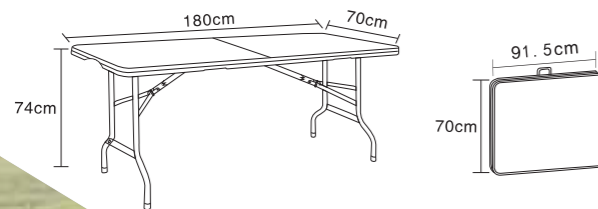

6FT Folding in Half Table with Rattan Design

MODEL NO. : **HM-BT180**

HDPE Plastic Panel and Powder Coated Finished Steel Frame

Overall Size: 180*74*74*4cm

Tube Size : 25*1.0mm

N.W./G.W.: 11/11.6kgs

Load QTY: 20GP:440pcs 40GP:920pcs 40HQ:1120pcs

6FT Folding in Half Table

MODEL NO.: **HM-SZ180**

HDPE Plastic Panel Thickness:3.50cm powder Coating

Finished Steel Frame

Overall Size: 180*70*74cm

Tube Size: 22*1.0mm

N.W./G.W.: 10.2/10.8kgs

Load QTY: 20GP:550pcs 40GP:1098pcs 40HP:1360pcs

168CM Folding in Half Table

MODEL NO.: **HM-BZ168**

HDPE Plastic Panel and Powder Coated Steel Frame

Over size: 168x 68 x74CM

Tube Size: 22x1.0mm

N.W./G.W: 10/10.5kg

Loading quantity:

20GP: 635pcs 40GP: 1270PCS 40HQ: 1520PCS