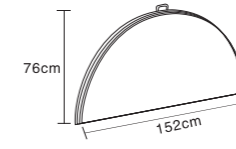

5FT Round Folding in Half Table
MODEL NO. : **HM-FR152**
HDPE Plastic Panel and Powder Coated Finished Steel Frame
Overall SizeDia.: 152cm
Tube Size : 28*1.0mm
N.W./G.W.: 18.5/20.0kgs
Load QTY: 20GP: 212pcs 40GP:440pcs 40HQ: 515pcs