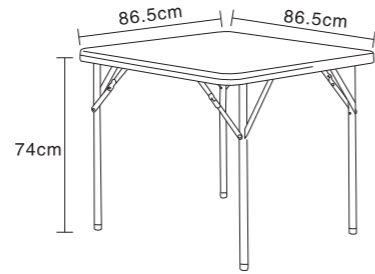

Square Table

MODEL NO. : **HM-F87**
HDPE Plastic Panel and Powder Coated Finished Steel Frame
Overall Size: 86.5*86.5*74*4.5cm
Tube Size : 25*1.0mm
N.W./G.W.: 8.8/10kgs
Load QTY: 20GP:723pcs 40GP:1497pcs 40HQ:1780pcs

Square Table with Rattan Design

MODEL NO. : **HM-TF80**
HDPE Plastic Panel and Powder Coated Finished Steel Frame
Overall Size: 80*80*74*3.5cm
Tube Size : 22*1.0mm
N.W./G.W.: 8.0/8.6kgs
Load QTY: 20GP:780pcs 40GP:1497pcs 40HQ:1980pcs

Square Table

MODEL NO. : **HM-F80**
HDPE Plastic Panel and Powder Coated Finished Steel Frame
Overall Size: 80*80*74*3.5cm
Tube Size : 22*1.0mm
N.W./G.W.: 8.0/8.6kgs
Load QTY: 20GP:780pcs 40GP:1497pcs 40HQ:1980pcs

3pcs Beer Table Set

MODEL NO. : **HM-B113**
HDPE Plastic Panel and Powder Coated Finished Steel Frame
Overall Size: Table 113*68*74cm, Bench: 95*23*43cm
Tube Size : Table 25*1.0mm, Bench: 22*1.0mm
N.W./G.W.: 19/20kgs
Load QTY: 20GP:330pcs 40GP:665pcs 40HQ:780pcs