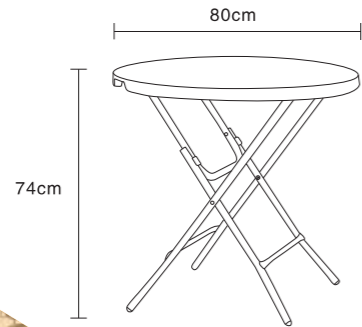

80cm Round Table
MODEL NO. : **HM-R80**
HDPE Plastic Panel and Powder Coated Finished Steel Frame
Overall SizeDia. : 80cm
Tube Size : 25*1.0mm
N.W./G.W. : 6.6/7.2kgs
Load QTY: 20GP:578pcs 40GP:1124pcs 40HQ:1455pcs