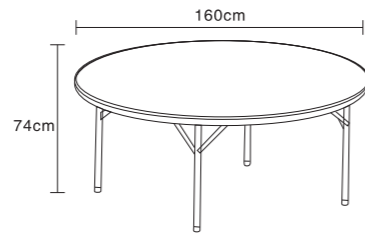

4FT Folding in Half Table

MODEL.NO.: **HM-BZ120-B**

HDPE Plastic Panel and Powder coated Finished Steel Frame

Overall Size: 120*60*48/60/74cm

Tube Size:25*1.0mm

N.W/G.W.:8/8.5KG

Load QTY:

20FT:905PCS 40GP:1870PCS 40HQ:2225PCS

FURNITURE
PLASTIC OUTDOOR TABLE
AND CHAIR

—TO BE YOUR HONEST PARTNER

200CM Round Table
MODEL NO.: **HM-R200**
HDPE Plastic Panel and Powder coated Finished Steel Frame
Oversize: 200*74CM
Tube size: 38 *1.0mm
N.W./G.W: 32/34KG
Load QTY: 20FT: 103PCS 40GP: 201PCS 40HQ: 235PCS

6FT Round Table
MODEL NO. : **HM-R180**
HDPE Plastic Panel and Powder Coated Finished Steel Frame
Overall SizeDia. : 180cm
Tube Size : 38*1.0mm
N.W./G.W.: 28/30kgs
Load QTY: 20GP:121pcs 40GP:230pcs 40HQ:295pcs

160cm Round Table
 MODEL NO. : **HM-R160**
 HDPE Plastic Panel and Powder Coated Finished Steel Frame
 Overall SizeDia.: 160cm
 Tube Size : 32*1.0mm
 N.W./G.W.: 20/22kgs
 Load QTY: 20GP:143pcs 40GP:304pcs 40HQ:340pcs