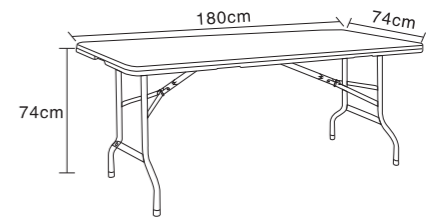

6FT Regular Folding Table

MODEL NO.: **HM-SC180**
HDPE Plastic Panel and Powder coated Finished Steel Frame
Overall Size : 180*74*74*3.5CM Tube size: 25*1.0mm
N.W./G.W: 12/12.60KG
Load QTY: 20FT: 480PCS 40GP: 1050PCS 40HQ: 1170PCS