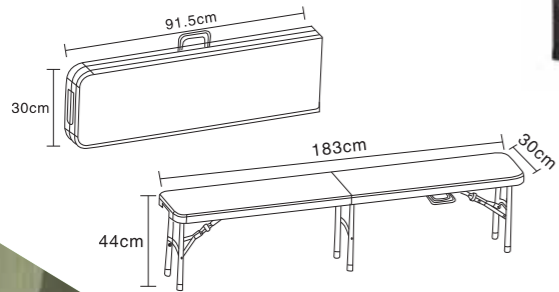

6FT Folding Bench with Rattan Design
MODEL NO. : **HM-TD183**
HDPE Plastic Panel and Powder Coated Finished Steel Frame
Overall Size: 183*30*44cm
Tube Size : 22*1.0mm
N.W./G.W.: 7.6/8kgs
Load QTY: 20GP:1056pcs 40GP:2188pcs 40HQ:2335pcs