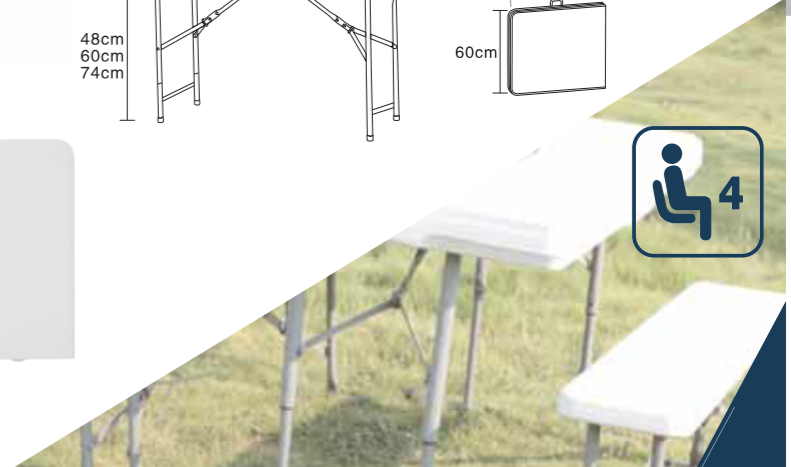

4FT Folding in Half Table

MODEL.NO.: **HM-BZ120-B**

HDPE Plastic Panel and Powder coated Finished Steel Frame

Overall Size: 120*60*48/60/74cm

Tube Size:25*1.0mm

N.W/G.W.:8/8.5KG

Load QTY:

20FT:905PCS 40GP:1870PCS 40HQ:2225PCS