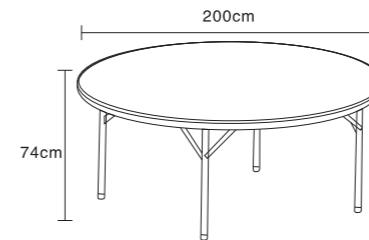

4FT Folding in Half Table

MODEL NO. : **HM-FH122**

HDPE Plastic Panel and Powder Coated Finished Steel Frame

Overall Size: 122*61*74.5cm

Tube Size : 25*1.0mm

N.W./G.W.: 9.0/9.5kgs

Load QTY: 20GP:828pcs 40GP:1628pcs 40HQ:1920pcs

4FT Folding in Half Table

MODEL.NO.: **HM-BZ120-B**

HDPE Plastic Panel and Powder coated Finished Steel Frame

Overall Size: 120*60*48/60/74cm

Tube Size:25*1.0mm

N.W/G.W.:8/8.5KG

Load QTY:

20FT:905PCS 40GP:1870PCS 40HQ:2225PCS

FURNITURE
PLASTIC OUTDOOR TABLE
AND CHAIR

—TO BE YOUR HONEST PARTNER

200CM Round Table
MODEL NO.: **HM-R200**
HDPE Plastic Panel and Powder coated Finished Steel Frame
Oversize: 200*74CM
Tube size: 38 *1.0mm
N.W./G.W: 32/34KG
Load QTY: 20FT: 103PCS 40GP: 201PCS 40HQ: 235PCS