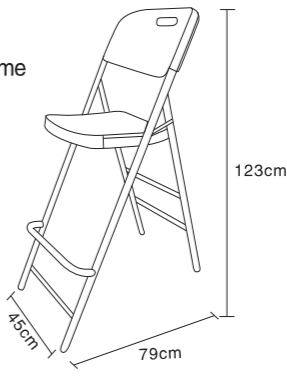

Folding Bar Chair
MODEL NO. : **HM-HY53**
HDPE Plastic Panel and Powder Coated Finished Steel Frame
Overall Size: 45*79*123cm
Tube Size : 25*1.0mm
N.W./G.W.: 24/25.8KG
Load quantity:
20GP:428pcs 40GP: 880PCS 40HQ: 1040PCS