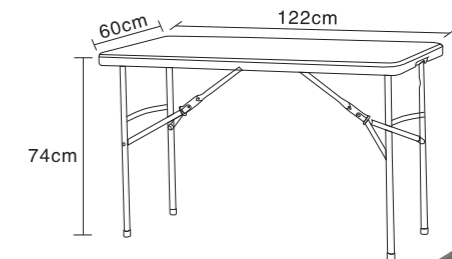

4FT Regular Table with Rattan Design
MODEL NO. : **HM-TC122**
HDPE Plastic Panel and Powder Coated Finished Steel Frame
Overall Size: 122*60*74cm
Tube Size : 25*1.0mm
N.W./G.W.: 8/8.6kgs
Load QTY: 20GP:660pcs 40GP:1440pcs 40HQ:1680pcs