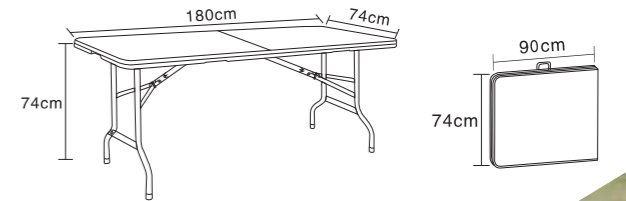

6FT Folding In Half Table
MODEL NO.: **HM-BZ180**
HDPE Plastic Panel and Powder coated Finished Steel Frame
Overall Size: 180*74*74.35CM / Tube size: 25*1.0mm
N.W./G.W: 11.2/11.8kg
Load QTY: 20FT: 480PCS 40GP: 1000PCS 40HQ: 1320PCS