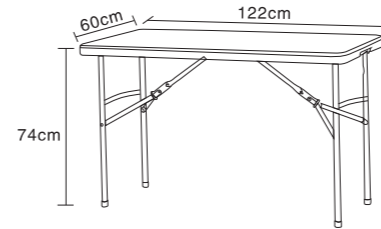

4FT Regular Folding Table
MODEL NO. : **HM-RF122**
HDPE Plastic Panel and Powder Coated Finished Steel Frame
Overall Size: 122*60*74cm
Tube Size : 25*1.0mm
N.W./G.W.: 8.5/9.0kgs
Load QTY: 20GP:660pcs 40GP:1440pcs 40HQ:1680pcs