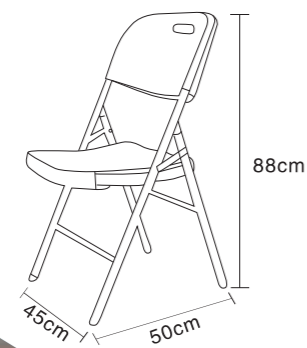

Folding Chair
MODEL NO. : **HM-Y53**
HDPE Plastic Panel and Powder Coated Finished Steel Frame
Overall Size: 45*50*88cm
Tube Size : 25*1.0mm
N.W./G.W.: 18.8/20.0kgs   4pcs per carton box
Load QTY: 20GP:760pcs   40GP:1520pcs   40HQ:1936pcs