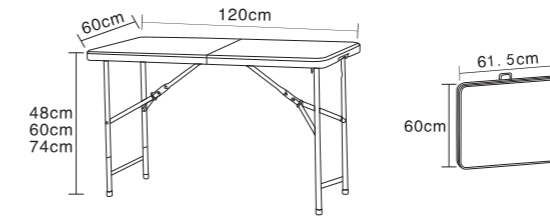

4FT Folding in Half Table

MODEL NO.: **HM-BZ120**

HDPE Plastic Panel and Powder coated Finished Steel Frame

Overall Size: 120*60*52/74cm

Tube size: 25*1.0mm

N.W./G.W: 8/8.5KG

Load QTY:

20FT: 905PCS 40GP: 1870PCS 40HQ: 2225PCS

4FT Folding in Half Table

MODEL NO. : **HM-FH122**

HDPE Plastic Panel and Powder Coated Finished Steel Frame

Overall Size: 122*61*74.5cm

Tube Size : 25*1.0mm

N.W./G.W.: 9.0/9.5kgs

Load QTY: 20GP:828pcs 40GP:1628pcs 40HQ:1920pcs