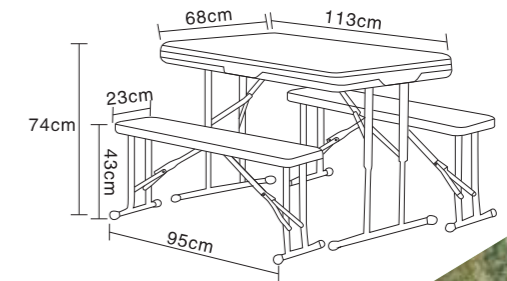

3pcs Beer Table Set

MODEL NO. : **HM-B113**
HDPE Plastic Panel and Powder Coated Finished Steel Frame
Overall Size: Table 113*68*74cm, Bench: 95*23*43cm
Tube Size : Table 25*1.0mm, Bench: 22*1.0mm
N.W./G.W.: 19/20kgs
Load QTY: 20GP:330pcs 40GP:665pcs 40HQ:780pcs