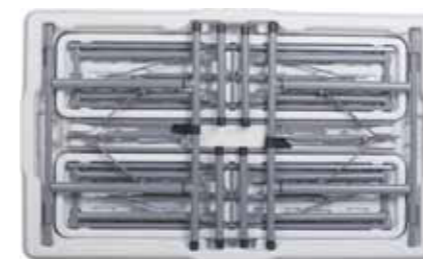

3pcs Beer Table Set

MODEL NO. : **HM-B113**
HDPE Plastic Panel and Powder Coated Finished Steel Frame
Overall Size: Table 113*68*74cm, Bench: 95*23*43cm
Tube Size : Table 25*1.0mm, Bench: 22*1.0mm
N.W./G.W.: 19/20kgs
Load QTY: 20GP:330pcs 40GP:665pcs 40HQ:780pcs