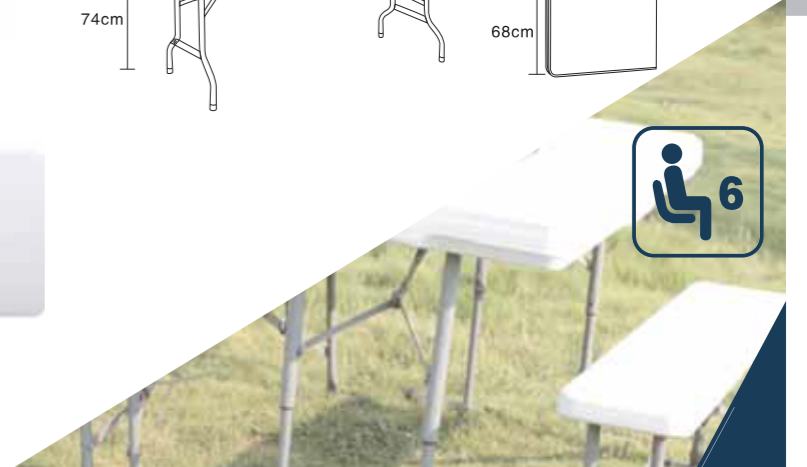

168CM Folding in Half Table

MODEL NO.: **HM-BZ168**

HDPE Plastic Panel and Powder Coated Steel Frame

Over size: 168x 68 x74CM

Tube Size: 22x1.0mm

N.W./G.W: 10/10.5kg

Loading quantity:

20GP: 635pcs 40GP: 1270PCS 40HQ: 1520PCS