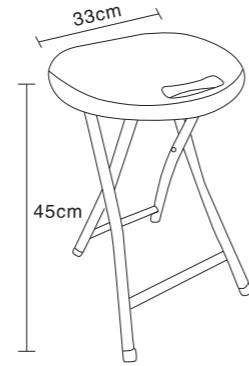

Round Folding Stool

MODEL NO. : **HM-D33**

HDPE Plastic Panel and Powder Coated Finished Steel Frame

Overall Size: 33*45cm

Tube Size : 19*1.0mm

N.W./G.W.: 12.0/13.0kgs 8pcs per carton box

Load quantity: 20GP:2275pcs 40GP:4710pcs 40HQ:5530PCS