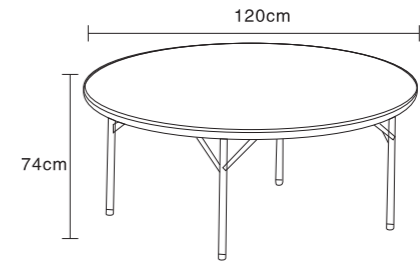

4FT Round Table
MODEL NO. : **HM-R120**
HDPE Plastic Panel and Powder Coated Finished Steel Frame
Overall SizeDia.: 120cm
Tube Size : 25*1.0mm
N.W./G.W.: 12.0/13.0kgs
Load QTY: 20GP:273pcs 40GP:589pcs 40HQ:830pcs