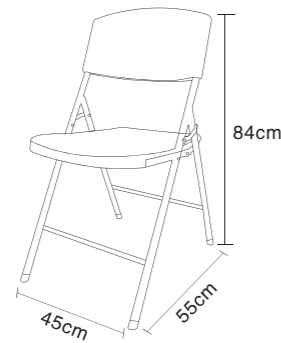

Round Folding Stool

MODEL NO. : **HM-D33**

HDPE Plastic Panel and Powder Coated Finished Steel Frame

Overall Size: 33*45cm

Tube Size : 19*1.0mm

N.W./G.W.: 12.0/13.0kgs 8pcs per carton box

Load quantity: 20GP:2275pcs 40GP:4710pcs 40HQ:5530PCS

Item NO: HM-YC032

Plastic folding chair (PE)

Raw material: Polypropylene

Metal parts: Stainless steel

Packing: 4pcs/ctn package size: 114*23*46.5cm

load quantity: 20GP:920pcs 40HQ:2240pcs

Item NO : HM-ZY04

Steel-plastic folding chair