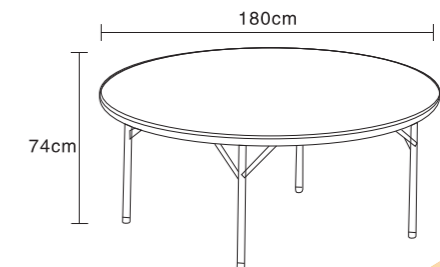

4FT Folding in Half Table

MODEL.NO.: **HM-BZ120-B**

HDPE Plastic Panel and Powder coated Finished Steel Frame

Overall Size: 120*60*48/60/74cm

Tube Size:25*1.0mm

N.W/G.W.:8/8.5KG

Load QTY:

20FT:905PCS 40GP:1870PCS 40HQ:2225PCS

FURNITURE
PLASTIC OUTDOOR TABLE
AND CHAIR

—TO BE YOUR HONEST PARTNER

200CM Round Table
MODEL NO.: **HM-R200**
HDPE Plastic Panel and Powder coated Finished Steel Frame
Oversize: 200*74CM
Tube size: 38 *1.0mm
N.W./G.W: 32/34KG
Load QTY: 20FT: 103PCS 40GP: 201PCS 40HQ: 235PCS

6FT Round Table
MODEL NO. : **HM-R180**
HDPE Plastic Panel and Powder Coated Finished Steel Frame
Overall SizeDia. : 180cm
Tube Size : 38*1.0mm
N.W./G.W.: 28/30kgs
Load QTY: 20GP:121pcs 40GP:230pcs 40HQ:295pcs