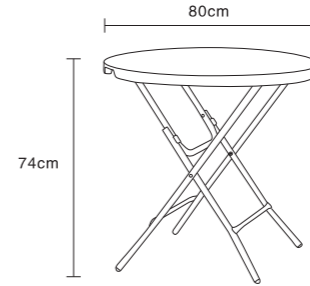

Round Table with Rattan Design
MODEL NO. : **HM-TR80**
HDPE Plastic Panel and Powder Coated Finished Steel Frame
Overall SizeDia. : 80cm
Tube Size : 25*1.0mm
N.W./G.W. : 6.5/7.2kgs
Load QTY: 20GP:578pcs 40GP:1124pcs 40HQ:1455pcs