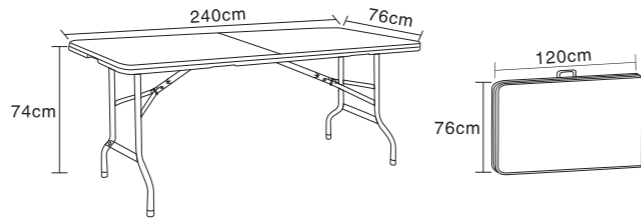

8FT Folding in Half Table
MODEL NO. : **HM-FH240**
HDPE Plastic Panel and Powder Coated Finished Steel Frame
Overall Size: 240*76*74cm
Tube Size : 28*1.0mm
N.W./G.W.: 16.8/17.5kgs
Load QTY: 20GP:290pcs 40GP:608pcs 40HQ:790pcs

6FT Folding in Half Table
MODEL NO. : **HM-FH180**
HDPE Plastic Panel and Powder Coated Finished Steel Frame
Overall Size: 180*76*74cm
Tube Size : 25*1.0mm
N.W./G.W.: 11.2/11.8kg
Load QTY: 20GP:440pcs 40GP:920pcs 40HQ:1120pcs

6FT Folding in Half Table
MODEL NO. : **HM-FH183**
HDPE Plastic Panel and Powder Coated Finished Steel Frame
Overall Size: 183*76*74.35cm
Tube Size : 28*1.0mm
N.W./G.W.: 12.8kgs/13.4kg
Load QTY: 20GP:432pcs 40GP:897pcs 40HQ:1070pcs

6FT Folding In Half Table
MODEL NO.: **HM-BZ180**
HDPE Plastic Panel and Powder coated Finished Steel Frame
Overall Size: 180*74*74.35CM / Tube size: 25*1.0mm
N.W./G.W: 11.2/11.8kg
Load QTY: 20FT: 480PCS 40GP: 1000PCS 40HQ: 1320PCS