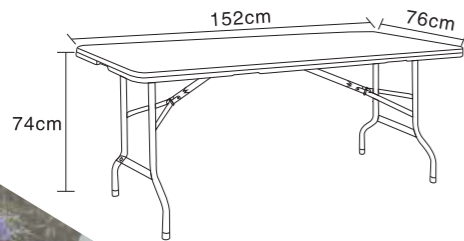

5FT Regular Folding Table
MODEL NO. : **HM-RF152**
HDPE Plastic Panel and Powder Coated Finished Steel Frame
Overall Size: 152*76*74cm
Tube Size : 28*1.0mm
N.W./G.W.: 12.0/13.0kgs
Load QTY: 20GP:480pcs 40GP:1000pcs 40HQ:1165pcs