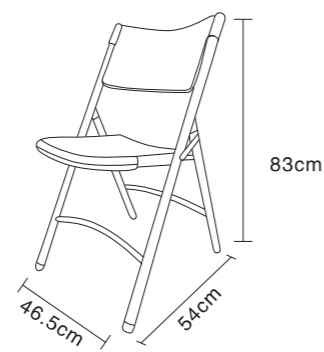

Folding Chair
MODEL NO. : **HM-X53**
HDPE Plastic Panel and Powder Coated Finished Steel Frame
Overall Size: 46.5*54*83cm
Tube Size : 28*1.0mm
N.W./G.W.: 20.0/21.0kgs   4pcs per carton box
Load QTY: 20GP:752pcs   40GP:1504pcs   40HQ:1664pcs