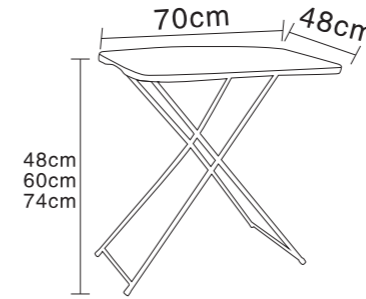

Adjustable Personal Folding Table
MODEL NO.: **HM-AT31**
HDPE Plastic Panel and Powder coated Finished Steel Frame
Overall Size: 70*48*60/74CM
Tube size: 19*1.0mm
N.W./G.W: 3/3.5KG
Load QTY:
20FT: 1385PCS 40GP: 2870PCS 40HQ: 3360PCS