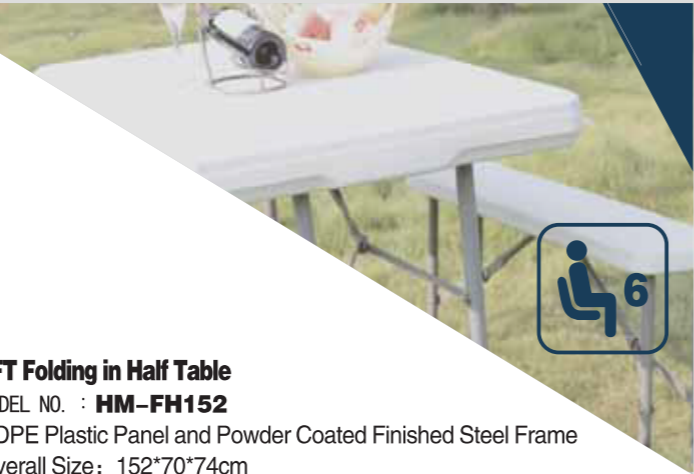

5FT Folding in Half Table

MODEL NO. : **HM-FH152**

HDPE Plastic Panel and Powder Coated Finished Steel Frame

Overall Size: 152*70*74cm

Tube Size : 25*1.0mm

N.W./G.W.: 10.8/11.4kgs

Load QTY: 20GP:497pcs 40GP:1029pcs 40HQ:1300pcs