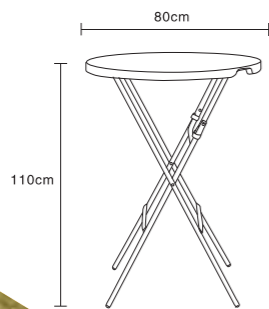

MODEL NO. : **HM-TR81**

HDPE Plastic Panel and Powder Coated Finished Steel Frame

Overall SizeDia.: 80cm

Tube Size : 25*1.0mm

N.W./G.W.: 6.5/7.7kgs

Load QTY: 20GP:452pcs 40GP:814pcs 40HQ:1140pcs

FURNITURE
PLASTIC OUTDOOR TABLE
AND CHAIR