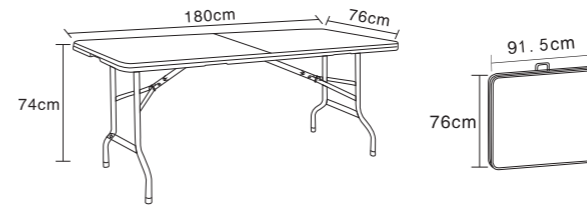

4FT Regular Table with Rattan Design
 MODEL NO. : **HM-TC122**
 HDPE Plastic Panel and Powder Coated Finished Steel Frame
 Overall Size: 122*60*74cm
 Tube Size : 25*1.0mm
 N.W./G.W.: 8/8.6kgs
 Load QTY: 20GP:660pcs 40GP:1440pcs 40HQ:1680pcs

8FT Folding in Half Table
 MODEL NO. : **HM-FH240**
 HDPE Plastic Panel and Powder Coated Finished Steel Frame
 Overall Size: 240*76*74cm
 Tube Size : 28*1.0mm
 N.W./G.W.: 16.8/17.5kgs
 Load QTY: 20GP:290pcs 40GP:608pcs 40HQ:790pcs

6FT Folding in Half Table
 MODEL NO. : **HM-FH180**
 HDPE Plastic Panel and Powder Coated Finished Steel Frame
 Overall Size: 180*76*74cm
 Tube Size : 25*1.0mm
 N.W./G.W.: 11.2/11.8kg
 Load QTY: 20GP:440pcs 40GP:920pcs 40HQ:1120pcs