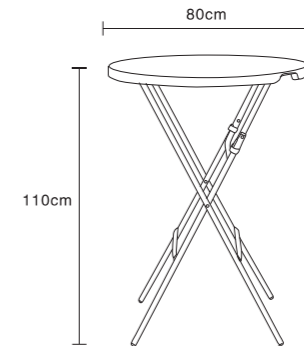

Cocktail Table
MODEL NO. : **HM-CR81**
HDPE Plastic Panel and Powder Coated Finished Steel Frame
Overall SizeDia. : 80cm
Tube Size : 25*1.0mm
N.W./G.W. : 7.3/8kgs
Load QTY: 20GP:452pcs 40GP:814pcs 40HQ:1140pcs