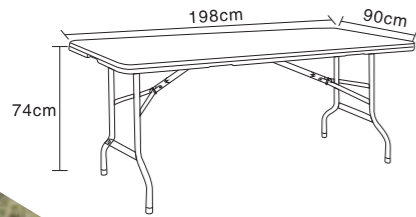

200cm Regular Folding Table

MODEL NO. : **HM-RF200**
HDPE Plastic Panel and Powder Coated Finished Steel Frame
Overall Size : 198*90*74cm
Tube Size : 28*1.0mm
N.W./G.W. : 16.5/17.5kgs
Load QTY: 20GP:304pcs 40GP:535pcs 40HQ:635pcs