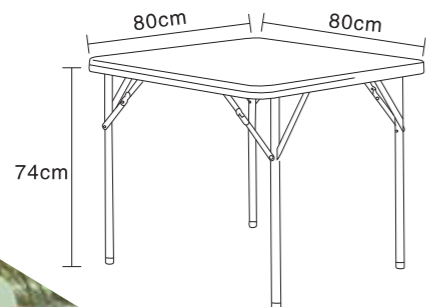

Square Table

MODEL NO. : **HM-F80**
HDPE Plastic Panel and Powder Coated Finished Steel Frame
Overall Size: 80*80*74*3.5cm
Tube Size : 22*1.0mm
N.W./G.W.: 8.0/8.6kgs
Load QTY: 20GP:780pcs 40GP:1497pcs 40HQ:1980pcs