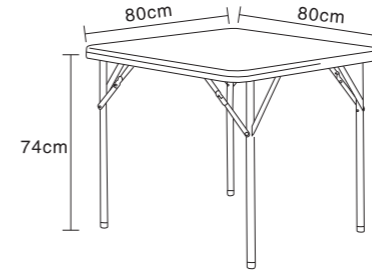

Square Table with Rattan Design

MODEL NO. : **HM-TF80**
HDPE Plastic Panel and Powder Coated Finished Steel Frame
Overall Size: 80*80*74*3.5cm
Tube Size : 22*1.0mm
N.W./G.W.: 8.0/8.6kgs
Load QTY: 20GP:780pcs 40GP:1497pcs 40HQ:1980pcs