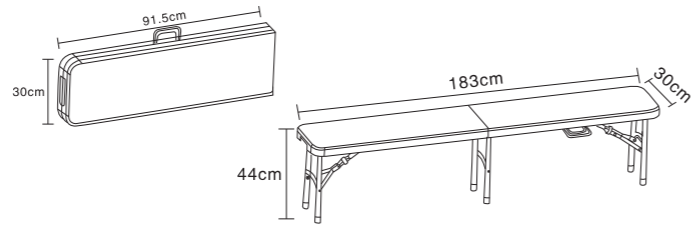

6FT Folding in Half Bench
MODEL NO. : **HM-FB183**
HDPE Plastic Panel and Powder Coated Finished Steel Frame
Overall Size: 183*30*44cm
Tube Size : 22*1.0mm
N.W./G.W.: 7.7/8.1kgs
Load QTY: 20GP:1056pcs 40GP:2188pcs 40HQ:2335pcs

6FT Folding Bench with Rattan Design
MODEL NO. : **HM-TD183**
HDPE Plastic Panel and Powder Coated Finished Steel Frame
Overall Size: 183*30*44cm
Tube Size : 22*1.0mm
N.W./G.W.: 7.6/8kgs
Load QTY: 20GP:1056pcs 40GP:2188pcs 40HQ:2335pcs

Adjustable Personal Folding Table
MODEL NO.: **HM-AT31**
HDPE Plastic Panel and Powder coated Finished Steel Frame
Overall Size: 70*48*60/74CM
Tube size: 19*1.0mm
N.W./G.W: 3/3.5KG
Load QTY:
20FT: 1385PCS 40GP: 2870PCS 40HQ: 3360PCS

30Inch Adjustable Personal Table
MODEL NO. : **HM-AT32**
HDPE Plastic Panel and Powder Coated Finished Steel Frame
Overall Size: 75*50*50/62/74
Tube Size : 22*1.0mm
N.W./G.W.: 4/4.5kgs
Load QTY: 20GP:894pcs 40GP:1850pcs 40HQ:2170pcs