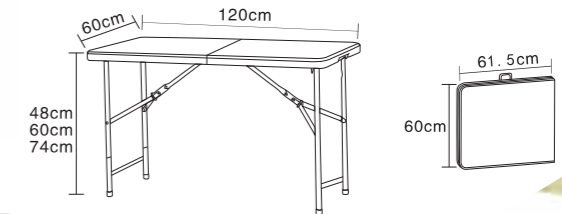

4FT Folding in Half Table

MODEL.NO.: **HM-BZ120-B**

HDPE Plastic Panel and Powder coated Finished Steel Frame

Overall Size: 120*60*48/60/74cm

Tube Size:25*1.0mm

N.W/G.W.:8/8.5KG

Load QTY:

20FT:905PCS 40GP:1870PCS 40HQ:2225PCS