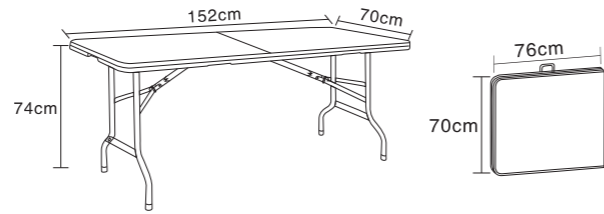

168CM Folding in Half Table

MODEL NO.: **HM-BZ168**

HDPE Plastic Panel and Powder Coated Steel Frame

Over size: 168x 68 x74CM

Tube Size: 22x1.0mm

N.W./G.W: 10/10.5kg

Loading quantity:

20GP: 635pcs 40GP: 1270PCS 40HQ: 1520PCS

5FT Folding in Half Table

MODEL NO. : **HM-FH152**

HDPE Plastic Panel and Powder Coated Finished Steel Frame

Overall Size: 152*70*74cm

Tube Size : 25*1.0mm

N.W./G.W.: 10.8/11.4kgs

Load QTY: 20GP:497pcs 40GP:1029pcs 40HQ:1300pcs

4FT Folding in Half Table

MODEL NO.: **HM-BZ120**

HDPE Plastic Panel and Powder coated Finished Steel Frame

Overall Size: 120*60*52/74cm

Tube size: 25*1.0mm

N.W./G.W: 8/8.5KG

Load QTY:

20FT: 905PCS 40GP: 1870PCS 40HQ: 2225PCS