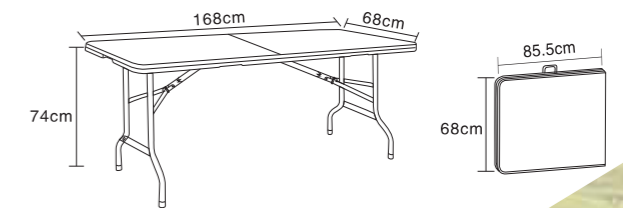

6FT Folding in Half Table

MODEL NO.: **HM-SZ180**

HDPE Plastic Panel Thickness:3.50cm powder Coating

Finished Steel Frame

Overall Size: 180*70*74cm

Tube Size: 22*1.0mm

N.W./G.W.: 10.2/10.8kgs

Load QTY: 20GP:550pcs 40GP:1098pcs 40HP:1360pcs

168CM Folding in Half Table

MODEL NO.: **HM-BZ168**

HDPE Plastic Panel and Powder Coated Steel Frame

Over size: 168x 68 x74CM

Tube Size: 22x1.0mm

N.W./G.W: 10/10.5kg

Loading quantity:

20GP: 635pcs 40GP: 1270PCS 40HQ: 1520PCS

5FT Folding in Half Table

MODEL NO. : **HM-FH152**

HDPE Plastic Panel and Powder Coated Finished Steel Frame

Overall Size: 152*70*74cm

Tube Size : 25*1.0mm

N.W./G.W.: 10.8/11.4kgs

Load QTY: 20GP:497pcs 40GP:1029pcs 40HQ:1300pcs