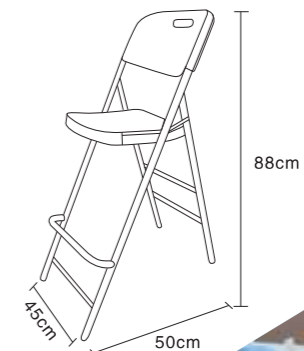

High Bar Chair with Rattan Design
MODEL NO. : **HM-TH53**
HDPE Plastic Panel and Powder Coated Steel Frame
Over size: 45X50X88CM
Tube Size: 25x1.0mm
N.W./G.W.: 24/25.8KG
Load quantity:
20GP:428pcs 40GP: 880PCS 40HQ: 1040PCS