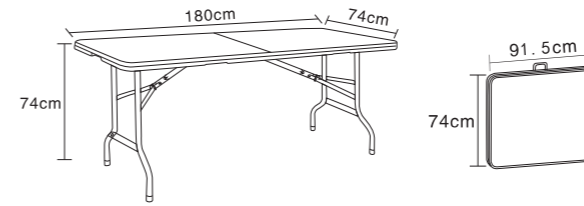

6FT Folding in Half Table

MODEL NO.: **HM-SH180**

HDPE Plastic Panel and Powder coated Finished Steel Frame

Overall Size: 180*74*74cm*3.5CM

Tube Size:25*1.0mm

N.W./G.W.:11.2/11.8kgs

Load QTY: 20FT:525pcs 40GP:1080pcs 40HQ:1280pcs

6FT Folding in Half Table with Rattan Design

MODEL NO. : **HM-BT180**

HDPE Plastic Panel and Powder Coated Finished Steel Frame

Overall Size: 180*74*74*4cm

Tube Size : 25*1.0mm

N.W./G.W.: 11/11.6kgs

Load QTY: 20GP:440pcs 40GP:920pcs 40HQ:1120pcs

6FT Folding in Half Table

MODEL NO.: **HM-SZ180**

HDPE Plastic Panel Thickness:3.50cm powder Coating

Finished Steel Frame

Overall Size: 180*70*74cm

Tube Size: 22*1.0mm

N.W./G.W.: 10.2/10.8kgs

Load QTY: 20GP:550pcs 40GP:1098pcs 40HP:1360pcs

168CM Folding in Half Table

MODEL NO.: **HM-BZ168**

HDPE Plastic Panel and Powder Coated Steel Frame

Over size: 168x 68 x74CM

Tube Size: 22x1.0mm

N.W./G.W: 10/10.5kg

Loading quantity:

20GP: 635pcs 40GP: 1270PCS 40HQ: 1520PCS