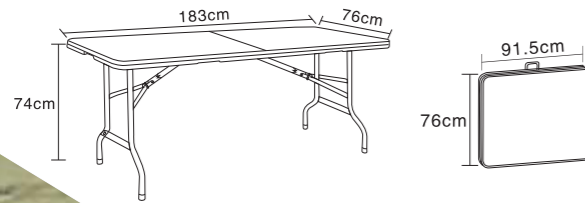

6FT Folding in Half Table
MODEL NO. : **HM-FH183**
HDPE Plastic Panel and Powder Coated Finished Steel Frame
Overall Size: 183*76*74.35cm
Tube Size : 28*1.0mm
N.W./G.W.: 12.8kgs/13.4kg
Load QTY: 20GP:432pcs 40GP:897pcs 40HQ:1070pcs