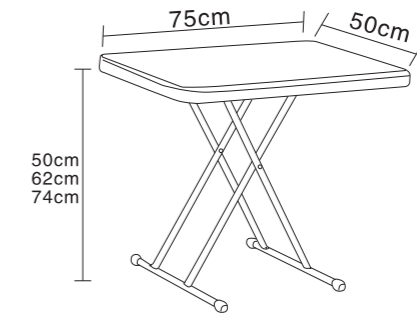

30Inch Adjustable Personal Table
MODEL NO. : **HM-AT32**
HDPE Plastic Panel and Powder Coated Finished Steel Frame
Overall Size: 75*50*50/62/74
Tube Size : 22*1.0mm
N.W./G.W.: 4/4.5kgs
Load QTY: 20GP:894pcs 40GP:1850pcs 40HQ:2170pcs