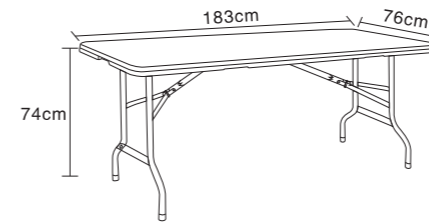

HM-ZY05 / P36

HM-ZY07 / P36

HM-ZY08 / P37

HM-T53 / P37

FURNITURE
PLASTIC OUTDOOR TABLE
AND CHAIR

—TO BE YOUR HONEST PARTNER

8FT Regular Folding Table

MODEL NO. : **HM-RF240**
 HDPE Plastic Panel and Powder Coated Finished Steel Frame
 Overall Size : 240*76*74cm
 Tube Size : 28*1.0mm
 N.W./G.W. : 18.0/19.0kgs
 Load QTY: 20GP:240pcs 40GP:500pcs 40HQ:675pcs

6FT Regular Folding Table

MODEL NO. : **HM-RF183**
 HDPE Plastic Panel and Powder Coated Finished Steel Frame
 Overall Size : 183*76*74cm
 Tube Size : 28*1.0mm
 N.W./G.W. : 13.2/14.0kgs
 Load QTY: 20GP:406pcs 40GP:780pcs 40HQ:915pcs