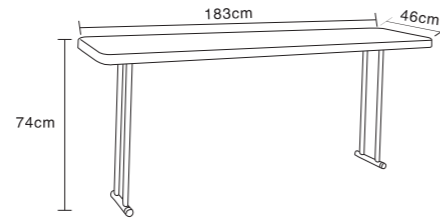

200cm Regular Folding Table

MODEL NO. : **HM-RF200**
 HDPE Plastic Panel and Powder Coated Finished Steel Frame
 Overall Size : 198*90*74cm
 Tube Size : 28*1.0mm
 N.W./G.W. : 16.5/17.5kgs
 Load QTY: 20GP:304pcs 40GP:535pcs 40HQ:635pcs

6FT Conference Table
 MODEL NO. : **HM-CT183**
 HDPE Plastic Panel and Powder Coated Finished Steel Frame
 Overall Size: 183*46*74cm
 Tube Size : 25*1.0mm
 N.W./G.W.: 9.5/10.0kgs
 Load QTY: 20GP:1022pcs 40GP:2118pcs 40HQ:2480pcs