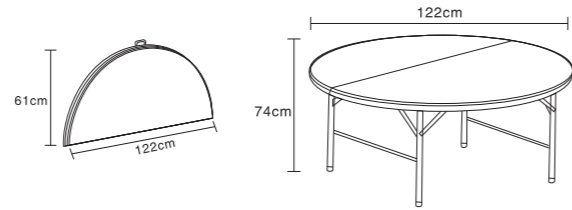

4FT Round Folding in Half Table
MODEL NO. : **HM-FR122**
HDPE Plastic Panel and Powder Coated Finished Steel Frame
Overall SizeDia. : 122cm
Tube Size : 25*1.0mm
N.W./G.W. : 12.8/13.6kgs
Load QTY: 20GP:336pcs 40GP:715pcs 40HQ:820pcs