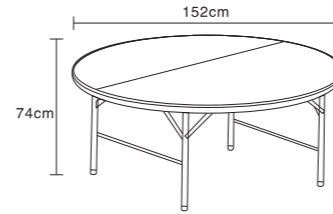

5FT Round Folding in Half Table
MODEL NO. : **HM-FR152**
HDPE Plastic Panel and Powder Coated Finished Steel Frame
Overall SizeDia.: 152cm
Tube Size : 28*1.0mm
N.W./G.W.: 18.5/20.0kgs
Load QTY: 20GP: 212pcs 40GP:440pcs 40HQ: 515pcs