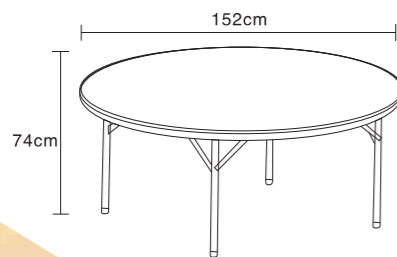

5FT Round Table
MODEL NO. : **HM-R152**
HDPE Plastic Panel and Powder Coated Finished Steel Frame
Overall SizeDia.: 152cm
Tube Size : 32*1.0mm
N.W./G.W.: 19/21.0kgs
Load QTY: 20GP:160pcs 40GP:380pcs 40HQ:420pcs