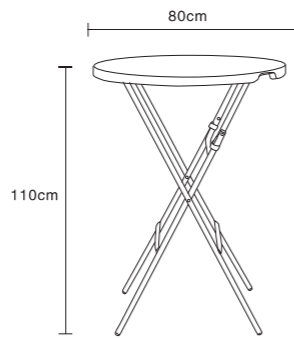

Cocktail Table

MODEL.NO.: **HM-ER81**

HDPE Plastic Panel and Powder Coated Finished Steel Frame

Overall SizeDia: 80cm

Tube Size:25*1.0mm

N.W./G.W.:6.3/7.2kgs

Load QTY: 20GP:452pcs 40GP:814pcs 40HQ:1140pcs

Cocktail Table with Rattan Design