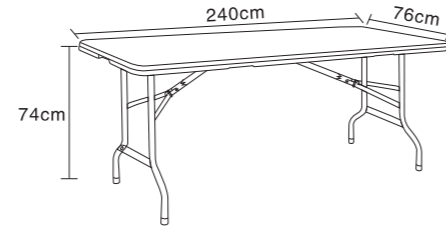

HM-ZY05 / P36

HM-ZY07 / P36

HM-ZY08 / P37

HM-T53 / P37

FURNITURE
PLASTIC OUTDOOR TABLE
AND CHAIR

—TO BE YOUR HONEST PARTNER

8FT Regular Folding Table

MODEL NO. : **HM-RF240**
 HDPE Plastic Panel and Powder Coated Finished Steel Frame
 Overall Size : 240*76*74cm
 Tube Size : 28*1.0mm
 N.W./G.W. : 18.0/19.0kgs
 Load QTY: 20GP:240pcs 40GP:500pcs 40HQ:675pcs

6FT Regular Folding Table

MODEL NO. : **HM-RF183**
 HDPE Plastic Panel and Powder Coated Finished Steel Frame
 Overall Size : 183*76*74cm
 Tube Size : 28*1.0mm
 N.W./G.W. : 13.2/14.0kgs
 Load QTY: 20GP:406pcs 40GP:780pcs 40HQ:915pcs