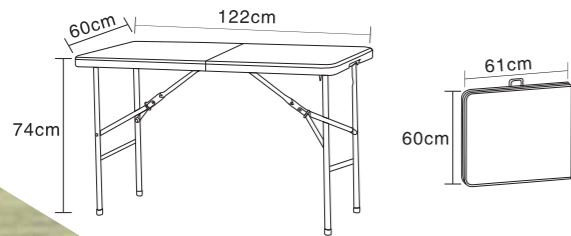

4FT Folding in Half Table

MODEL NO. : **HM-FH122**

HDPE Plastic Panel and Powder Coated Finished Steel Frame

Overall Size: 122*61*74.5cm

Tube Size : 25*1.0mm

N.W./G.W.: 9.0/9.5kgs

Load QTY: 20GP:828pcs 40GP:1628pcs 40HQ:1920pcs