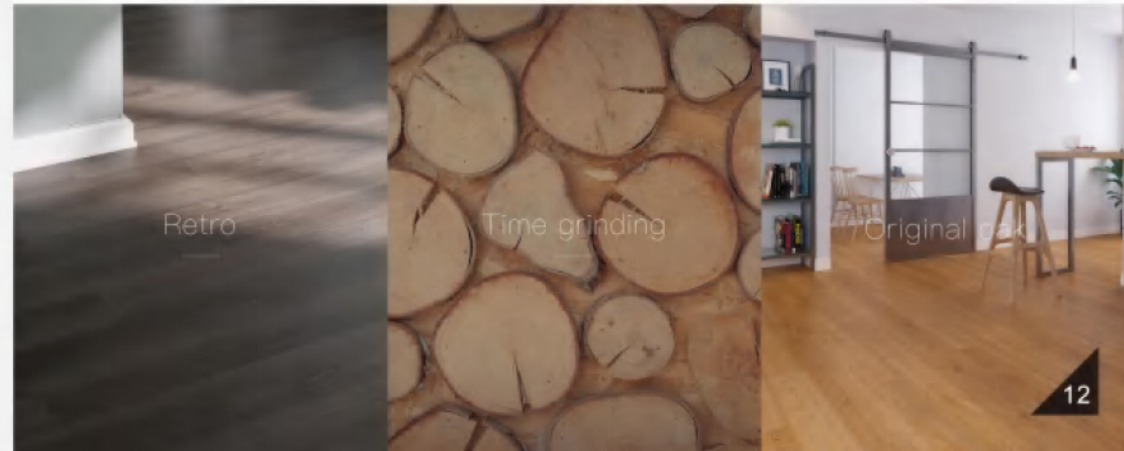

FULL FRAME (EIR)

2101L

Size:984*1580mm

Floor size:7.25"×48" 9"×60"