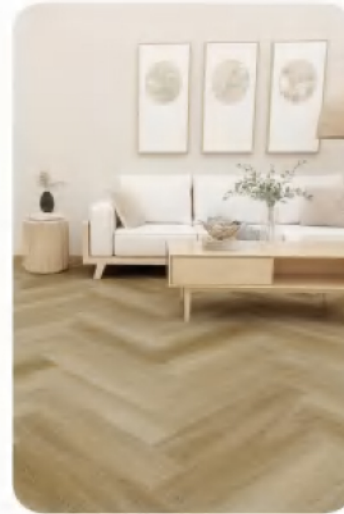

4
PCS

Size:220*1524mm
Floor size:9"×60"×4

Herringbone
ASX-33851

ASX-83018-7

ASX-83021-1

ASX-85008-3

Herringbone

Herringbone Flooring, also known as Czechoslovakia flooring, is a new type of flooring used for indoor floor decoration. It uses a unique Czechoslovakia herringbone design, combining multiple colors and patterns of floor tiles to create a beautiful and perfectly coordinated herringbone effect.