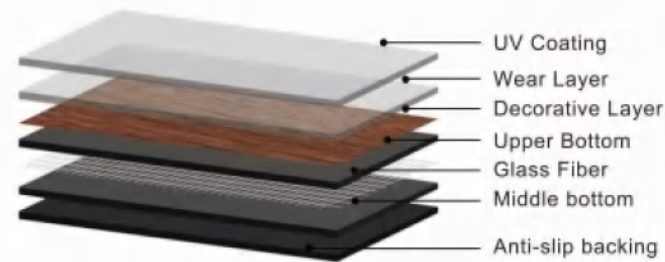

SPC CLICK FLOOR

PRODUCT PARAMETERS:	
Texture:	Deep embossed \ Light embossed \ Crystal \ Handscraped \ EIR
Design:	Wood \ Marble \ Carpet
Size:	180X1220mm \ 182X1220mm \ 150X910mm (Customized)
Thickness:	4.0mm \ 5.0mm \ 6.0mm
Under layer:	1.0mm \ 1.5mm \ 2.0mm EVA \ IXPE
Wear layer:	0.1mm \ 0.2mm \ 0.3mm \ 0.5mm \ 0.7mm
Installation:	Click Lock
Edge style:	Micro \ Paint Bevel
Finish:	Matt \ Semi-matt \ Glossy

LVT CLICK FLOOR

PRODUCT PARAMETERS:

Texture:	Deep embossed \ Light embossed \ Crystal \ Handscraped \ EIR
Design:	Wood \ Marble \ Carpet
Size:	6X36" \ 6X48" \ 7X48" \ 9X48" (Customized)
Thickness:	4.0mm \ 5.0mm \ 6.0mm
Under layer:	1.0mm \ 1.5mm \ 2.0mm EVA \ IXPE
Wear layer:	0.1mm \ 0.2mm \ 0.3mm \ 0.5mm \ 0.7mm
Installation:	Click Lock
Edge style:	Micro \ Paint Bevel
Finish:	Matt \ Semi-matt \ Glossy

VINYL LOOSE LAY

PRODUCT PARAMETERS:

Texture:	Deep embossed \ Light embossed \ Crystal \ Handscraped
Design:	Wood \ Marble \ Carpet
Size:	6X36" \ 6X48" \ 7X48" \ 9X48" (Customized)
Thickness:	4.0mm \ 5.0mm \ 6.0mm
Wear layer:	0.3mm \ 0.5mm \ 0.7mm
Installation:	Loose lay
Finish:	Matt \ Semi-matt \ Glossy

California Sunshine
ASX-29140-5

VINYL LOOSE LAY

PRODUCT PARAMETERS:

Texture:	Deep embossed \ Light embossed \ Crystal \ Handscraped
Design:	Wood \ Marble \ Carpet
Size:	6X36" \ 6X48" \ 7X48" \ 9X48" (Customized)
Thickness:	4.0mm \ 5.0mm \ 6.0mm
Wear layer:	0.3mm \ 0.5mm \ 0.7mm
Installation:	Loose lay
Finish:	Matt \ Semi-matt \ Glossy