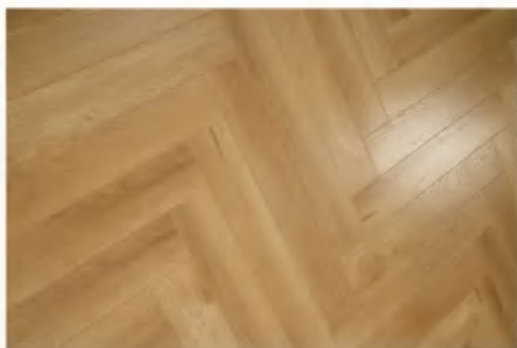

Herringbone laminate Flooring, also known as Czechoslovakia flooring, is a new type of laminate flooring used for indoor floor decoration. It uses a unique Czechoslovakia herringbone design, combining multiple colors and patterns of floor tiles to create a beautiful and perfectly coordinated herringbone effect.

ASX-3101