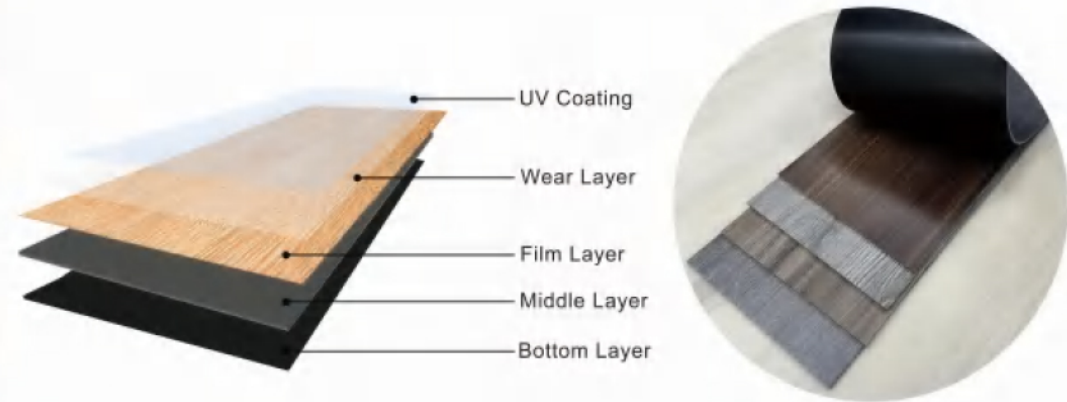

VINYL DRY BACK

PRODUCT PARAMETERS:	
Texture:	Deep embossed \ Light embossed \ Crystal \ Handscraped
Design:	Wood \ Marble \ Carpet
Size:	12X24" \ 6X36" \ 7X48" \ 9X48" \ 12X12" \ 18X18" \ 24X24" \ (Customized)
Thickness:	1.2mm \ 1.5mm \ 1.8mm \ 2.0mm \ 2.5mm \ 3.0mm
Wear layer:	0.07mm \ 0.1mm \ 0.15mm \ 0.2mm \ 0.3mm \ 0.5mm
Installation:	Glue down
Finish:	Matt \ Semi-matt \ Glossy