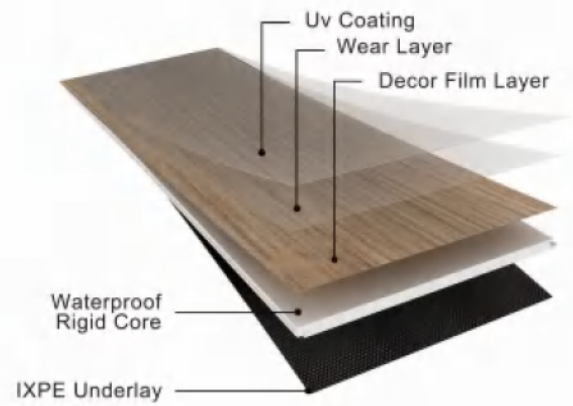

SPC CLICK FLOOR

PRODUCT PARAMETERS:	
Texture:	Deep embossed \ Light embossed \ Crystal \ Handscraped \ EIR
Design:	Wood \ Marble \ Carpet
Size:	180X1220mm \ 182X1220mm \ 150X910mm (Customized)
Thickness:	4.0mm \ 5.0mm \ 6.0mm
Under layer:	1.0mm \ 1.5mm \ 2.0mm EVA \ IXPE
Wear layer:	0.1mm \ 0.2mm \ 0.3mm \ 0.5mm \ 0.7mm
Installation:	Click Lock
Edge style:	Micro \ Paint Bevel
Finish:	Matt \ Semi-matt \ Glossy

LVT CLICK FLOOR

PRODUCT PARAMETERS:

Texture:	Deep embossed \ Light embossed \ Crystal \ Handscraped \ EIR
Design:	Wood \ Marble \ Carpet
Size:	6X36" \ 6X48" \ 7X48" \ 9X48" (Customized)
Thickness:	4.0mm \ 5.0mm \ 6.0mm
Under layer:	1.0mm \ 1.5mm \ 2.0mm EVA \ IXPE
Wear layer:	0.1mm \ 0.2mm \ 0.3mm \ 0.5mm \ 0.7mm
Installation:	Click Lock
Edge style:	Micro \ Paint Bevel
Finish:	Matt \ Semi-matt \ Glossy

VINYL LOOSE LAY

PRODUCT PARAMETERS:

Texture:	Deep embossed \ Light embossed \ Crystal \ Handscraped
Design:	Wood \ Marble \ Carpet
Size:	6X36" \ 6X48" \ 7X48" \ 9X48" (Customized)
Thickness:	4.0mm \ 5.0mm \ 6.0mm
Wear layer:	0.3mm \ 0.5mm \ 0.7mm
Installation:	Loose lay
Finish:	Matt \ Semi-matt \ Glossy