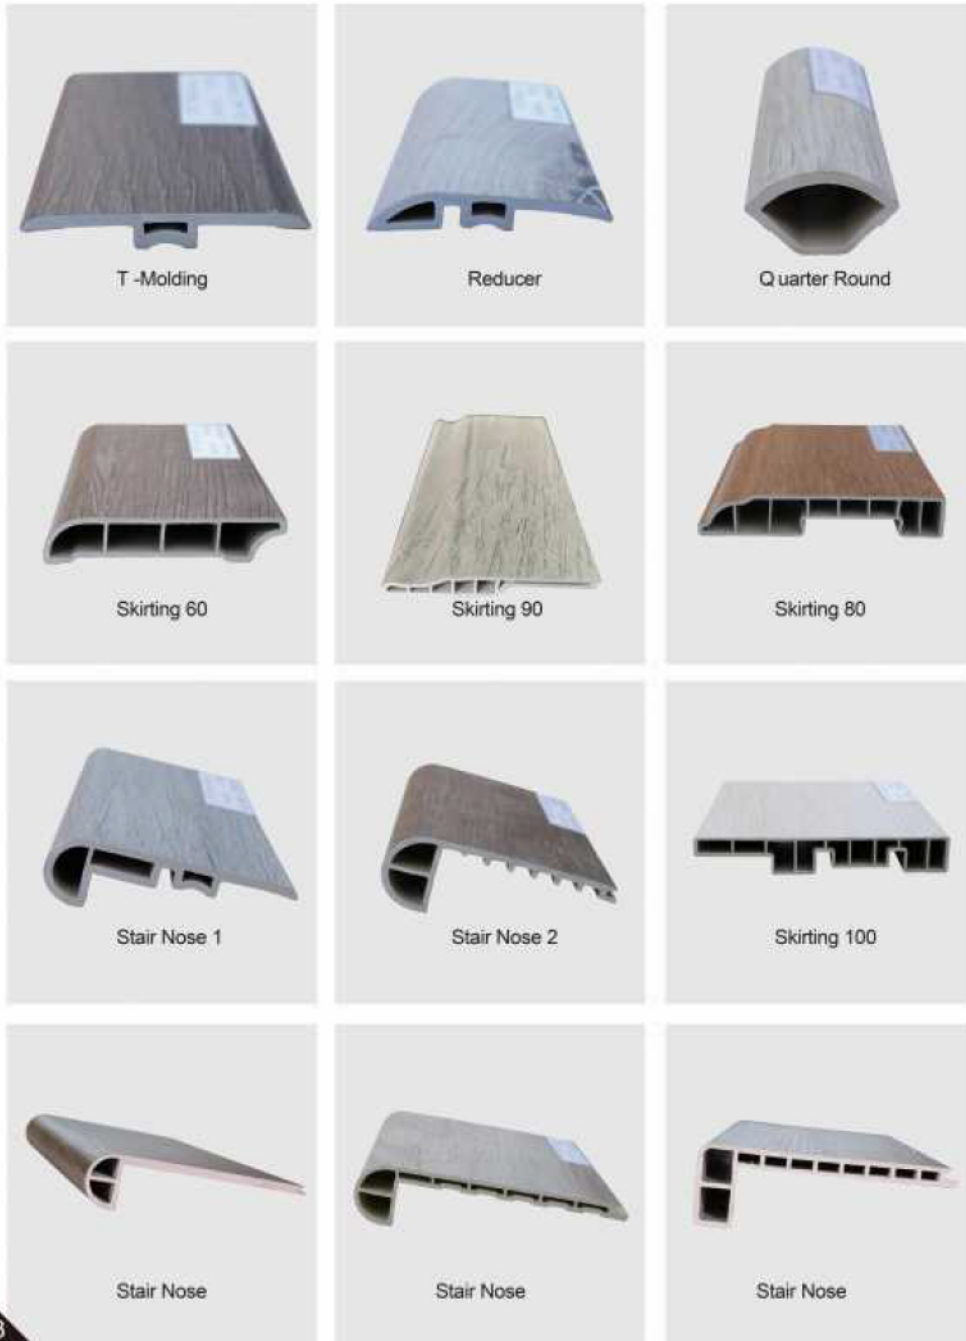

ASX-6265-1

ASX-6269-2

WALL PANEL

SPC WALL PANEL
PVC WALL PANEL
BAMBOO CHARCOAL
WPC ACOUSTIC PANEL

UV WALL PANEL
WPC WALL PANEL
BAMBOO WOOD VENEER
BAMBOO FIBER WALL PANEL

 **FLOOR ACCESSORIES**

LAMINATE