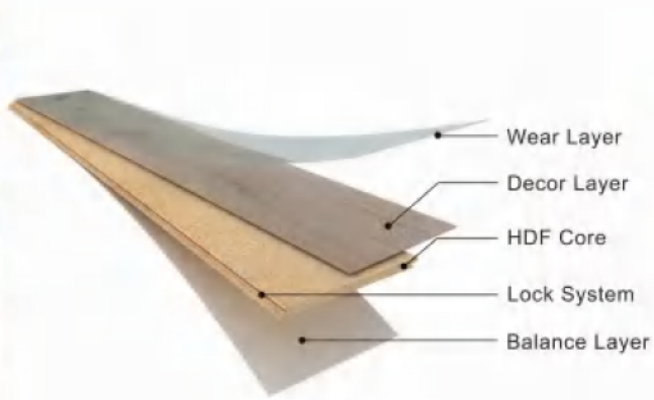

ASX-636-9

ASX-653

ASX-653-41

ASX-653-42

ASX-653-24

LAMINATE FLOOR

PRODUCT PARAMETERS:	
Size:	1218*200mm \ 1218*199mm \ 1218*197mm \ 1218*190mm 1218*168mm \ 600*100mm Herringbone spelling (Customed)
Thickness:	6mm \ 7mm \ 8mm \ 10mm \ 12mm
Density:	680-720kgs/m ³ 740-780kgs/m ³ 810-860kgs/m ³
Wear resistant:	AC0 \ AC1 \ AC2 \ AC3 \ AC4 \ AC5 \ AC6
Installation:	Double click \ Unilin click \ ARC click \ Valinge
Edge style:	V-groove \ U-groove \ Square

Herringbone laminate Flooring, also known as Czechoslovakia flooring, is a new type of laminate flooring used for indoor floor decoration. It uses a unique Czechoslovakia herringbone design, combining multiple colors and patterns of floor tiles to create a beautiful and perfectly coordinated herringbone effect.