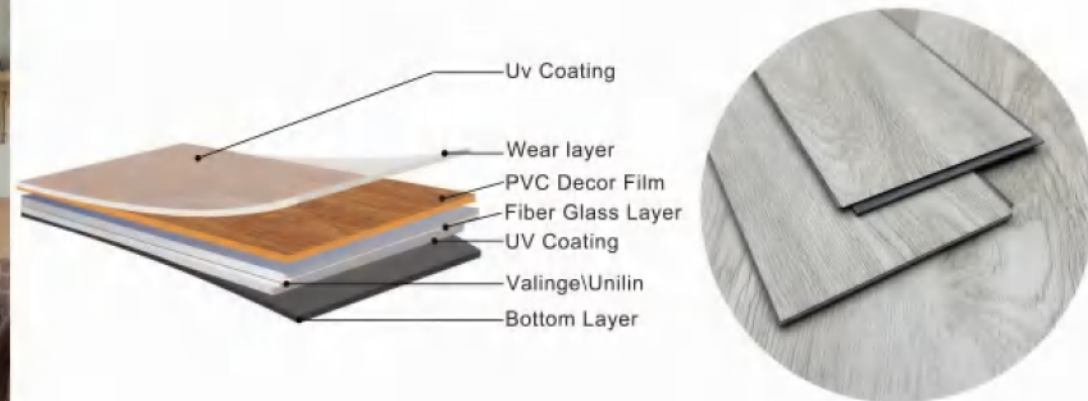

SPC CLICK FLOOR

PRODUCT PARAMETERS:	
Texture:	Deep embossed \ Light embossed \ Crystal \ Handscraped \ EIR
Design:	Wood \ Marble \ Carpet
Size:	180X1220mm \ 182X1220mm \ 150X910mm (Customized)
Thickness:	4.0mm \ 5.0mm \ 6.0mm
Under layer:	1.0mm \ 1.5mm \ 2.0mm EVA \ IXPE
Wear layer:	0.1mm \ 0.2mm \ 0.3mm \ 0.5mm \ 0.7mm
Installation:	Click Lock
Edge style:	Micro \ Paint Bevel
Finish:	Matt \ Semi-matt \ Glossy

LVT CLICK FLOOR

PRODUCT PARAMETERS:

Texture:	Deep embossed \ Light embossed \ Crystal \ Handscraped \ EIR
Design:	Wood \ Marble \ Carpet
Size:	6X36" \ 6X48" \ 7X48" \ 9X48" (Customized)
Thickness:	4.0mm \ 5.0mm \ 6.0mm
Under layer:	1.0mm \ 1.5mm \ 2.0mm EVA \ IXPE
Wear layer:	0.1mm \ 0.2mm \ 0.3mm \ 0.5mm \ 0.7mm
Installation:	Click Lock
Edge style:	Micro \ Paint Bevel
Finish:	Matt \ Semi-matt \ Glossy