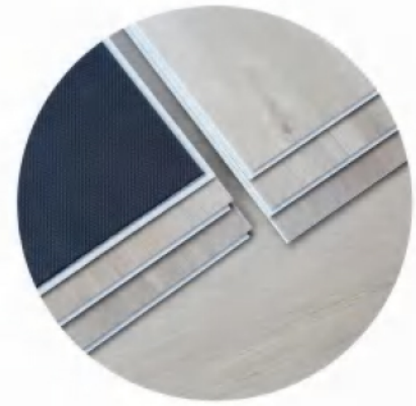

SPC CLICK FLOOR

PRODUCT PARAMETERS:	
Texture:	Deep embossed \ Light embossed \ Crystal \ Handscraped \ EIR
Design:	Wood \ Marble \ Carpet
Size:	180X1220mm \ 182X1220mm \ 150X910mm (Customized)
Thickness:	4.0mm \ 5.0mm \ 6.0mm
Under layer:	1.0mm \ 1.5mm \ 2.0mm EVA \ IXPE
Wear layer:	0.1mm \ 0.2mm \ 0.3mm \ 0.5mm \ 0.7mm
Installation:	Click Lock
Edge style:	Micro \ Paint Bevel
Finish:	Matt \ Semi-matt \ Glossy

LVT CLICK FLOOR

PRODUCT PARAMETERS:

Texture:	Deep embossed \ Light embossed \ Crystal \ Handscraped \ EIR
Design:	Wood \ Marble \ Carpet
Size:	6X36" \ 6X48" \ 7X48" \ 9X48" (Customized)
Thickness:	4.0mm \ 5.0mm \ 6.0mm
Under layer:	1.0mm \ 1.5mm \ 2.0mm EVA \ IXPE
Wear layer:	0.1mm \ 0.2mm \ 0.3mm \ 0.5mm \ 0.7mm
Installation:	Click Lock
Edge style:	Micro \ Paint Bevel
Finish:	Matt \ Semi-matt \ Glossy