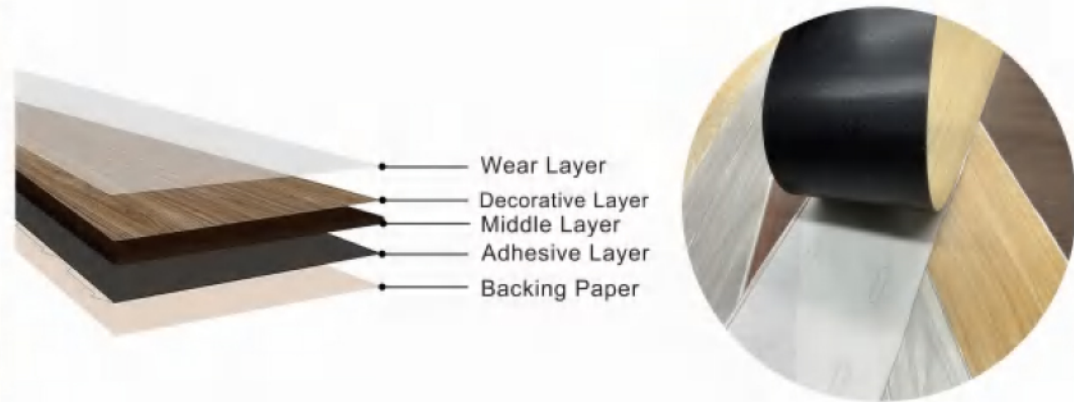

VINYL DRY BACK

PRODUCT PARAMETERS:	
Texture:	Deep embossed \ Light embossed \ Crystal \ Handscraped
Design:	Wood \ Marble \ Carpet
Size:	12X24" \ 6X36" \ 7X48" \ 9X48" \ 12X12" \ 18X18" \ 24X24" \ (Customized)
Thickness:	1.2mm \ 1.5mm \ 1.8mm \ 2.0mm \ 2.5mm \ 3.0mm
Wear layer:	0.07mm \ 0.1mm \ 0.15mm \ 0.2mm \ 0.3mm \ 0.5mm
Installation:	Glue down
Finish:	Matt \ Semi-matt \ Glossy

Woodland
ASX-6265-1

VINYL SELF-ADHESIVE

PRODUCT PARAMETERS:

Texture:	Deep embossed \ Light embossed \ Crystal \ Handscraped
Design:	Wood \ Marble \ Carpet
Size:	6X36" \ 12X12" \ 18X18" \ 24X24" (Customed)
Thickness:	1.2mm \ 1.5mm \ 1.8mm \ 2.0mm \ 2.5mm \ 3.0mm
Wear layer:	0.07mm \ 0.1mm \ 0.15mm \ 0.2mm \ 0.3mm
Installation:	Free Glue
Finish:	Matt \ Semi-matt \ Glossy