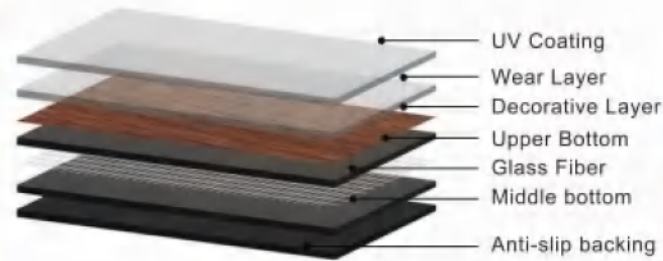

SPC CLICK FLOOR

PRODUCT PARAMETERS:	
Texture:	Deep embossed \ Light embossed \ Crystal \ Handscraped \ EIR
Design:	Wood \ Marble \ Carpet
Size:	180X1220mm \ 182X1220mm \ 150X910mm (Customized)
Thickness:	4.0mm \ 5.0mm \ 6.0mm
Under layer:	1.0mm \ 1.5mm \ 2.0mm EVA \ IXPE
Wear layer:	0.1mm \ 0.2mm \ 0.3mm \ 0.5mm \ 0.7mm
Installation:	Click Lock
Edge style:	Micro \ Paint Bevel
Finish:	Matt \ Semi-matt \ Glossy

LVT CLICK FLOOR

PRODUCT PARAMETERS:

Texture:	Deep embossed \ Light embossed \ Crystal \ Handscraped \ EIR
Design:	Wood \ Marble \ Carpet
Size:	6X36" \ 6X48" \ 7X48" \ 9X48" (Customized)
Thickness:	4.0mm \ 5.0mm \ 6.0mm
Under layer:	1.0mm \ 1.5mm \ 2.0mm EVA \ IXPE
Wear layer:	0.1mm \ 0.2mm \ 0.3mm \ 0.5mm \ 0.7mm
Installation:	Click Lock
Edge style:	Micro \ Paint Bevel
Finish:	Matt \ Semi-matt \ Glossy

VINYL LOOSE LAY

PRODUCT PARAMETERS:

Texture:	Deep embossed \ Light embossed \ Crystal \ Handscraped
Design:	Wood \ Marble \ Carpet
Size:	6X36" \ 6X48" \ 7X48" \ 9X48" (Customized)
Thickness:	4.0mm \ 5.0mm \ 6.0mm
Wear layer:	0.3mm \ 0.5mm \ 0.7mm
Installation:	Loose lay
Finish:	Matt \ Semi-matt \ Glossy