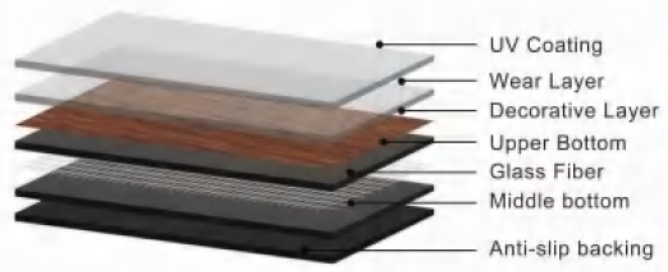

LVT CLICK FLOOR

PRODUCT PARAMETERS:

Texture:	Deep embossed \ Light embossed \ Crystal \ Handscraped \ EIR
Design:	Wood \ Marble \ Carpet
Size:	6X36" \ 6X48" \ 7X48" \ 9X48" (Customized)
Thickness:	4.0mm \ 5.0mm \ 6.0mm
Under layer:	1.0mm \ 1.5mm \ 2.0mm EVA \ IXPE
Wear layer:	0.1mm \ 0.2mm \ 0.3mm \ 0.5mm \ 0.7mm
Installation:	Click Lock
Edge style:	Micro \ Paint Bevel
Finish:	Matt \ Semi-matt \ Glossy

VINYL LOOSE LAY

PRODUCT PARAMETERS:

Texture:	Deep embossed \ Light embossed \ Crystal \ Handscraped
Design:	Wood \ Marble \ Carpet
Size:	6X36" \ 6X48" \ 7X48" \ 9X48" (Customized)
Thickness:	4.0mm \ 5.0mm \ 6.0mm
Wear layer:	0.3mm \ 0.5mm \ 0.7mm
Installation:	Loose lay
Finish:	Matt \ Semi-matt \ Glossy

California Sunshine
ASX-29140-5

VINYL LOOSE LAY

PRODUCT PARAMETERS:

Texture:	Deep embossed \ Light embossed \ Crystal \ Handscraped
Design:	Wood \ Marble \ Carpet
Size:	6X36" \ 6X48" \ 7X48" \ 9X48" (Customized)
Thickness:	4.0mm \ 5.0mm \ 6.0mm
Wear layer:	0.3mm \ 0.5mm \ 0.7mm
Installation:	Loose lay
Finish:	Matt \ Semi-matt \ Glossy