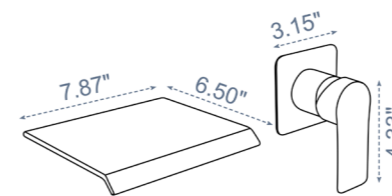

BAW1805

暗装面盆龙头
Concealed Basin Faucet