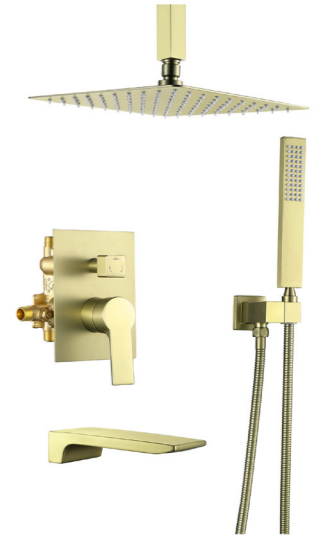

BBH1812GD

暗装淋浴
Concealed Shower

BBJ3812BK
暗装淋浴
Concealed Shower

BBL3810
暗装淋浴
Concealed Shower

BBL3810BK
暗装淋浴
Concealed Shower

BBL3810GD
暗装淋浴
Concealed Shower

BBK3810
暗装淋浴
Concealed Shower

BBK3810BK
暗装淋浴
Concealed Shower