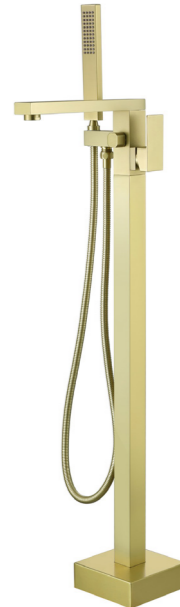

BAT5810
浴缸龙头
Bathtub Mixer

BAT5810YG
浴缸龙头
Bathtub Mixer

BAT5810GD
浴缸龙头
Bathtub Mixer

BAN5810

浴缸龙头
Bathtub Mixer

BAN5810YG

浴缸龙头
Bathtub Mixer

BAN5810GD

浴缸龙头
Bathtub Mixer

BAQ5810

浴缸龙头
Bathtub Mixer

BAQ5810YG

浴缸龙头
Bathtub Mixer

BAQ5810GD

浴缸龙头
Bathtub Mixer

BAP5810

浴缸龙头
Bathtub Mixer

BAP5810YG

浴缸龙头
Bathtub Mixer

BAP5810GD

浴缸龙头
Bathtub Mixer

BAR5810

浴缸龙头
Bathtub Mixer

BAR5810YG