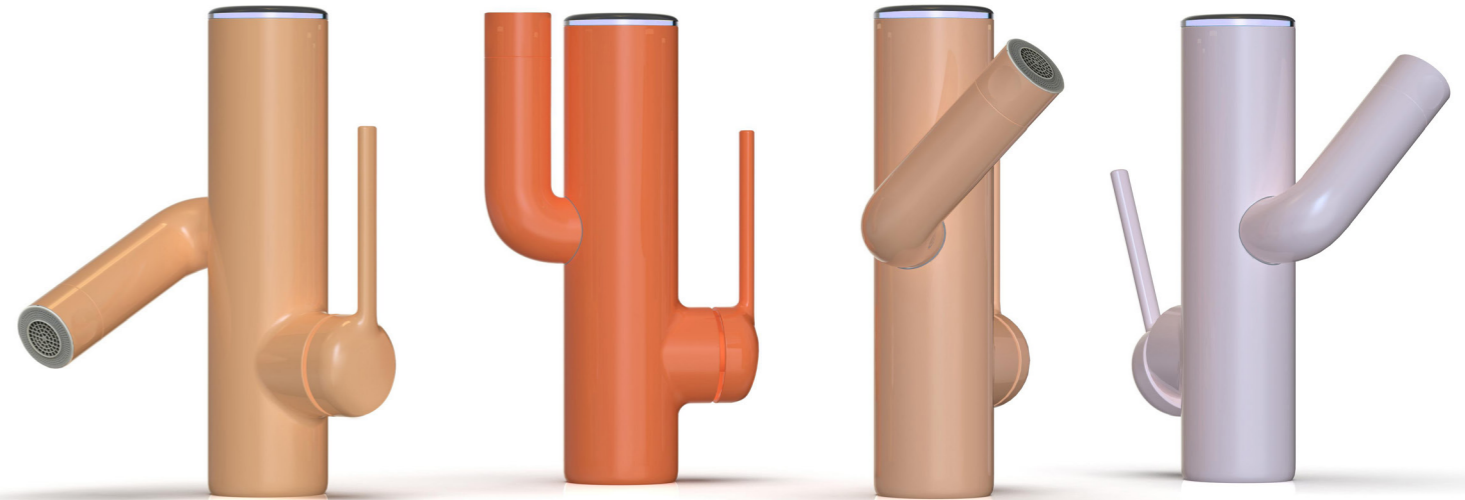

BYE3800GD

高身面盆龙头
High-body Basin Faucet

BYE3800RO

高身面盆龙头
High-body Basin Faucet

THE LUXURY
OF VISUAL

The depth of life comes from the appreciation of taste. The luxury of visual interpret the tension of personality.

BAB1800
面盆龙头
Basin Faucet

BAB1800GY
面盆龙头
Basin Faucet

BAB1800BK
面盆龙头
Basin Faucet

BAB1800GD
面盆龙头
Basin Faucet

BAC1800
面盆龙头
Basin Faucet

BAC1800GY
面盆龙头
Basin Faucet

BAC1800GR
面盆龙头
Basin Faucet

BAC1800PK
面盆龙头
Basin Faucet

AYA1800

面盆龙头
Basin Faucet

AYA3800

高身面盆龙头
High-body Basin Faucet

AYA1808

面盆龙头
Basin Faucet

BAD1800

面盆龙头
Basin Faucet