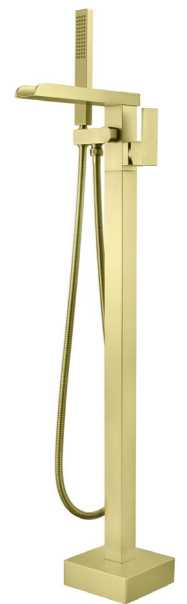

JCG4810GD

暗装淋浴
Concealed Shower

JCG4810RO

暗装淋浴
Concealed Shower

JCH4810RO

暗装淋浴
Concealed Shower

FLOOR-STAND BATHTUB MIXER

With elegant appearance can be comparable with imported products. They are ideal accessories of luxury bathroom ware of hotels and homes.

FAUCET SQUARE
SERIES Ø 35

ADVANCE WITH THE TIMES, BLAZE NEW TRAILS, FOR
EMBELLISHING A BETTER LIFE...

COLOR CUSTOMIZATION

FLOOR-STAND BATHTUB MIXER

BAS5810
浴缸龙头
Bathtub Mixer

BAS5810YG
浴缸龙头
Bathtub Mixer

BAS5810GD
浴缸龙头
Bathtub Mixer

BAT5810
浴缸龙头
Bathtub Mixer

BAT5810YG
浴缸龙头
Bathtub Mixer

BAT5810GD
浴缸龙头
Bathtub Mixer

BAN5810

浴缸龙头
Bathtub Mixer

BAN5810YG

浴缸龙头
Bathtub Mixer

BAN5810GD