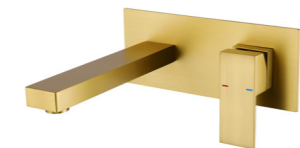

BAV1805GD

暗装面盆龙头
Concealed Basin Faucet

BAW1805

暗装面盆龙头
Concealed Basin Faucet

BAW1805BK

暗装面盆龙头
Concealed Basin Faucet

BAW1805GD

暗装面盆龙头
Concealed Basin Faucet