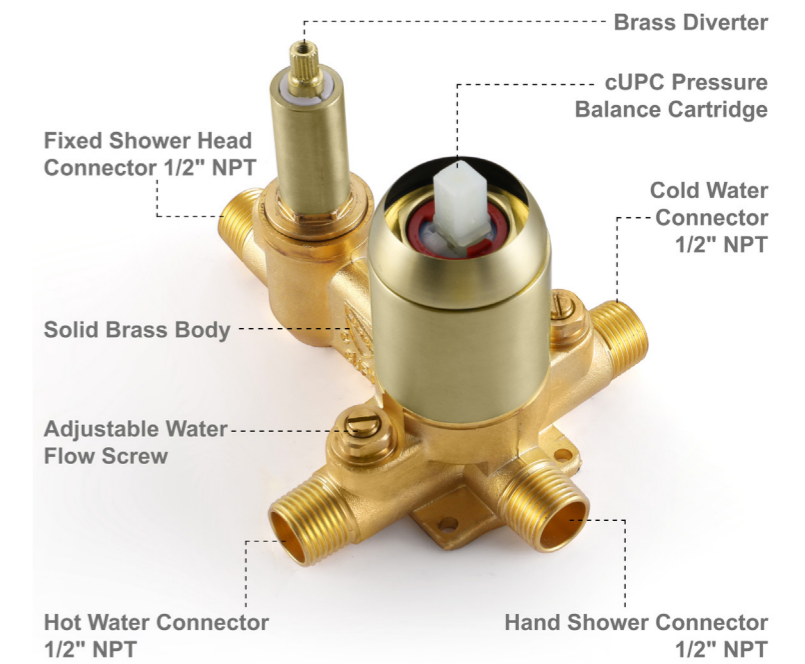

BBD3812GD

暗装淋浴
Concealed Shower

INNOVATION AND STYLE TO LIVE THE BATHROOM

ELEGANT, UNIQUE, SIMPLE AND PRACTICAL. THE DESIGNERS HOPE TO DECORATE YOUR PEACEFUL SPACE WITH A KIND OF PERFECT POETIC THOUGHT.