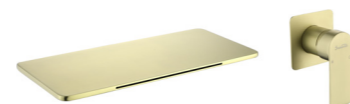

BBB2800GD

暗装面盆龙头
Concealed Basin Faucet

BAY1805

暗装面盆龙头
Concealed Basin Faucet

BAY1805BK

暗装面盆龙头
Concealed Basin Faucet

BAY1805GD

暗装面盆龙头
Concealed Basin Faucet