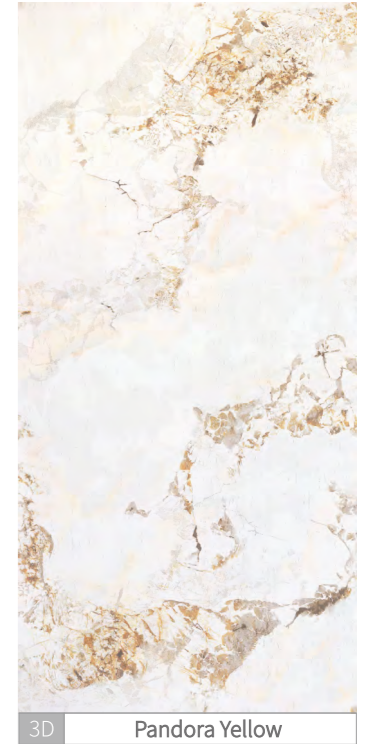

ROMAN TRAVERTINE

Travertine Series

Product Information

Thickness:
3mm(±0.5)

Application:
Wall/Background wall

Max Size:
2400x1200mm

Size:
1200x600mm