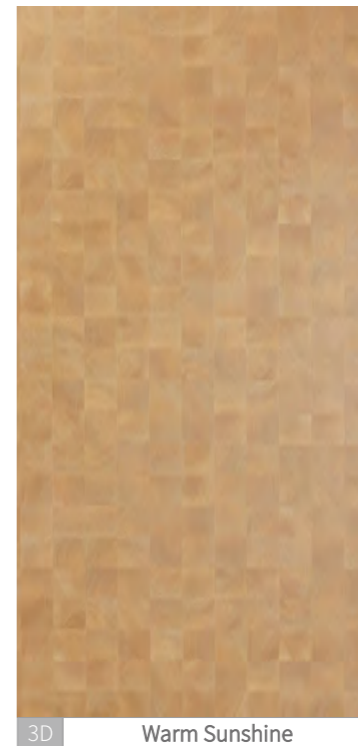

TWILL WOOD RING WOOD

Wood Grain Series

3D Warm Sunshine