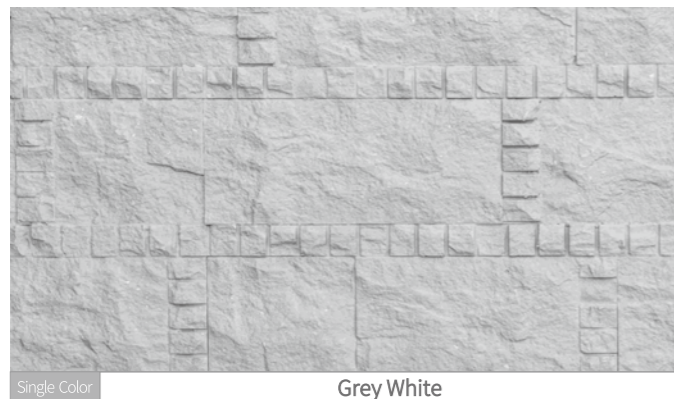

CULTURAL STONE

Natural Stone Series

Product Information

Thickness:
3-8mm

Application:
Wall/Background wall

Size:
2400X1200mm 1200x600mm