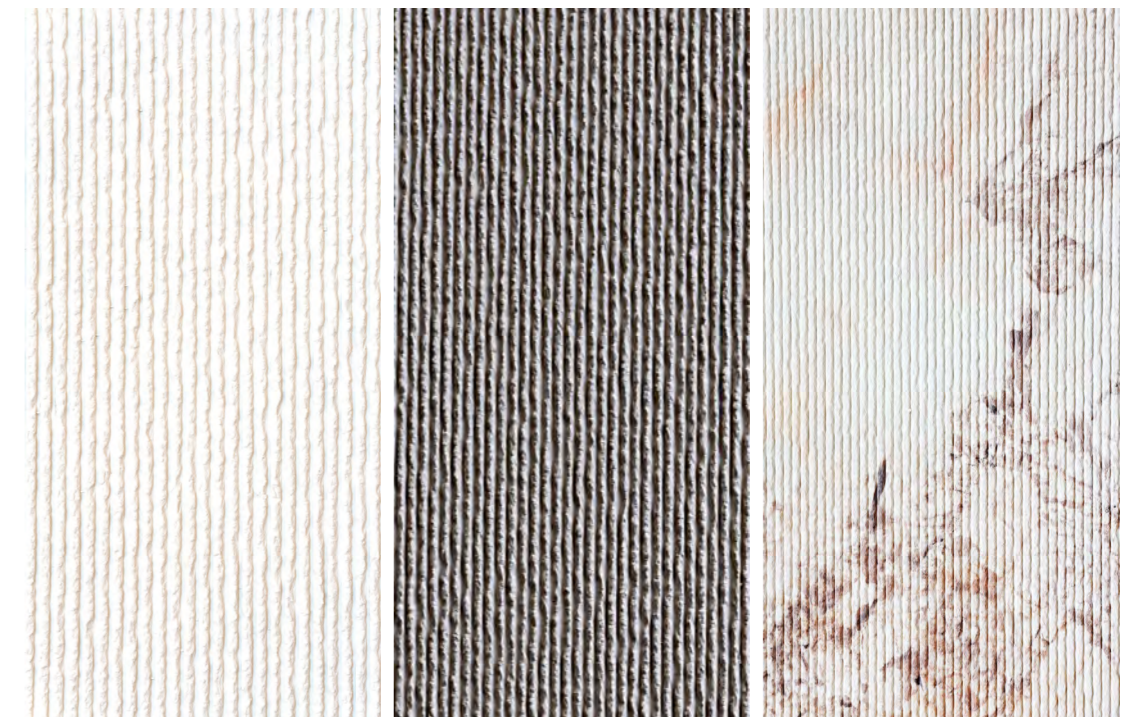

Single Color Light Grey

3D Sadin White

3D Andes Yellow

3D Andes Red

3D Golden Sesame

ROMAN RIDGED STONE

Art Stone Series

Single Color Grey White