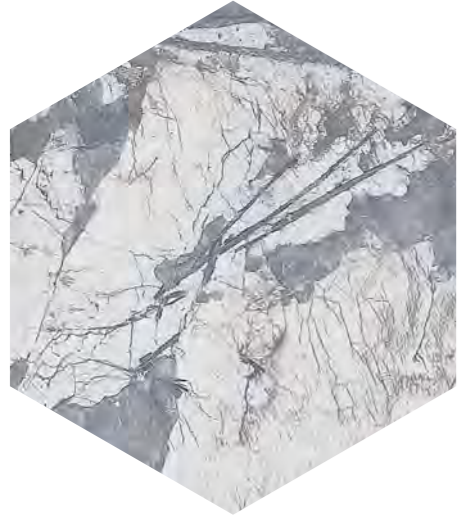

SATIN PUZZLE

The Mood for Love Series

Product Information

Thickness:
2mm(±0.5)

Application:
Wall/Background wall

Max Size:
2780x1200mm

Size:
1200x600mm