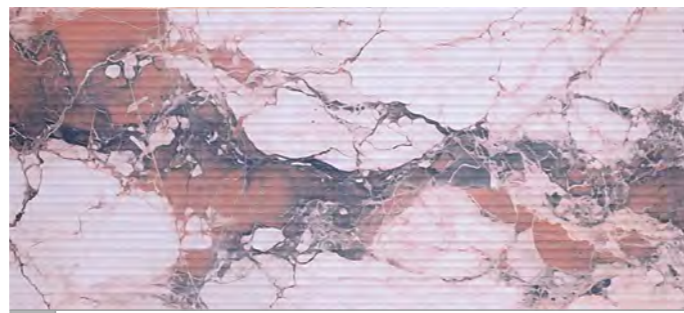

Application:
Wall/Background wall

Max Size:
3000x1200mm

Size:
1500x600mm

Single Color Grey White

3D Andes Red

3D Andassa

3D Violet

3D Versailles