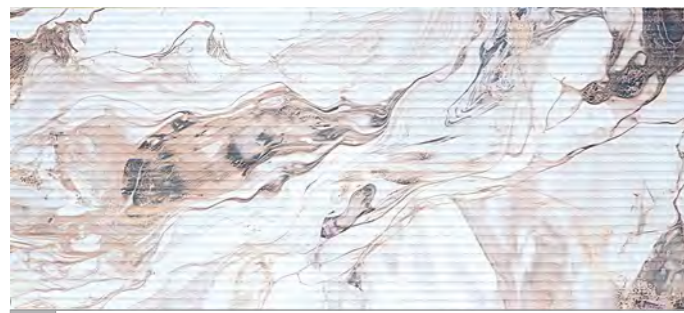

Application:
Wall/Background wall

Max Size:
3000x1200mm

Size:
1500x600mm

Single Color Grey White

3D Andes Red

3D Andassa

3D Violet

3D Versailles