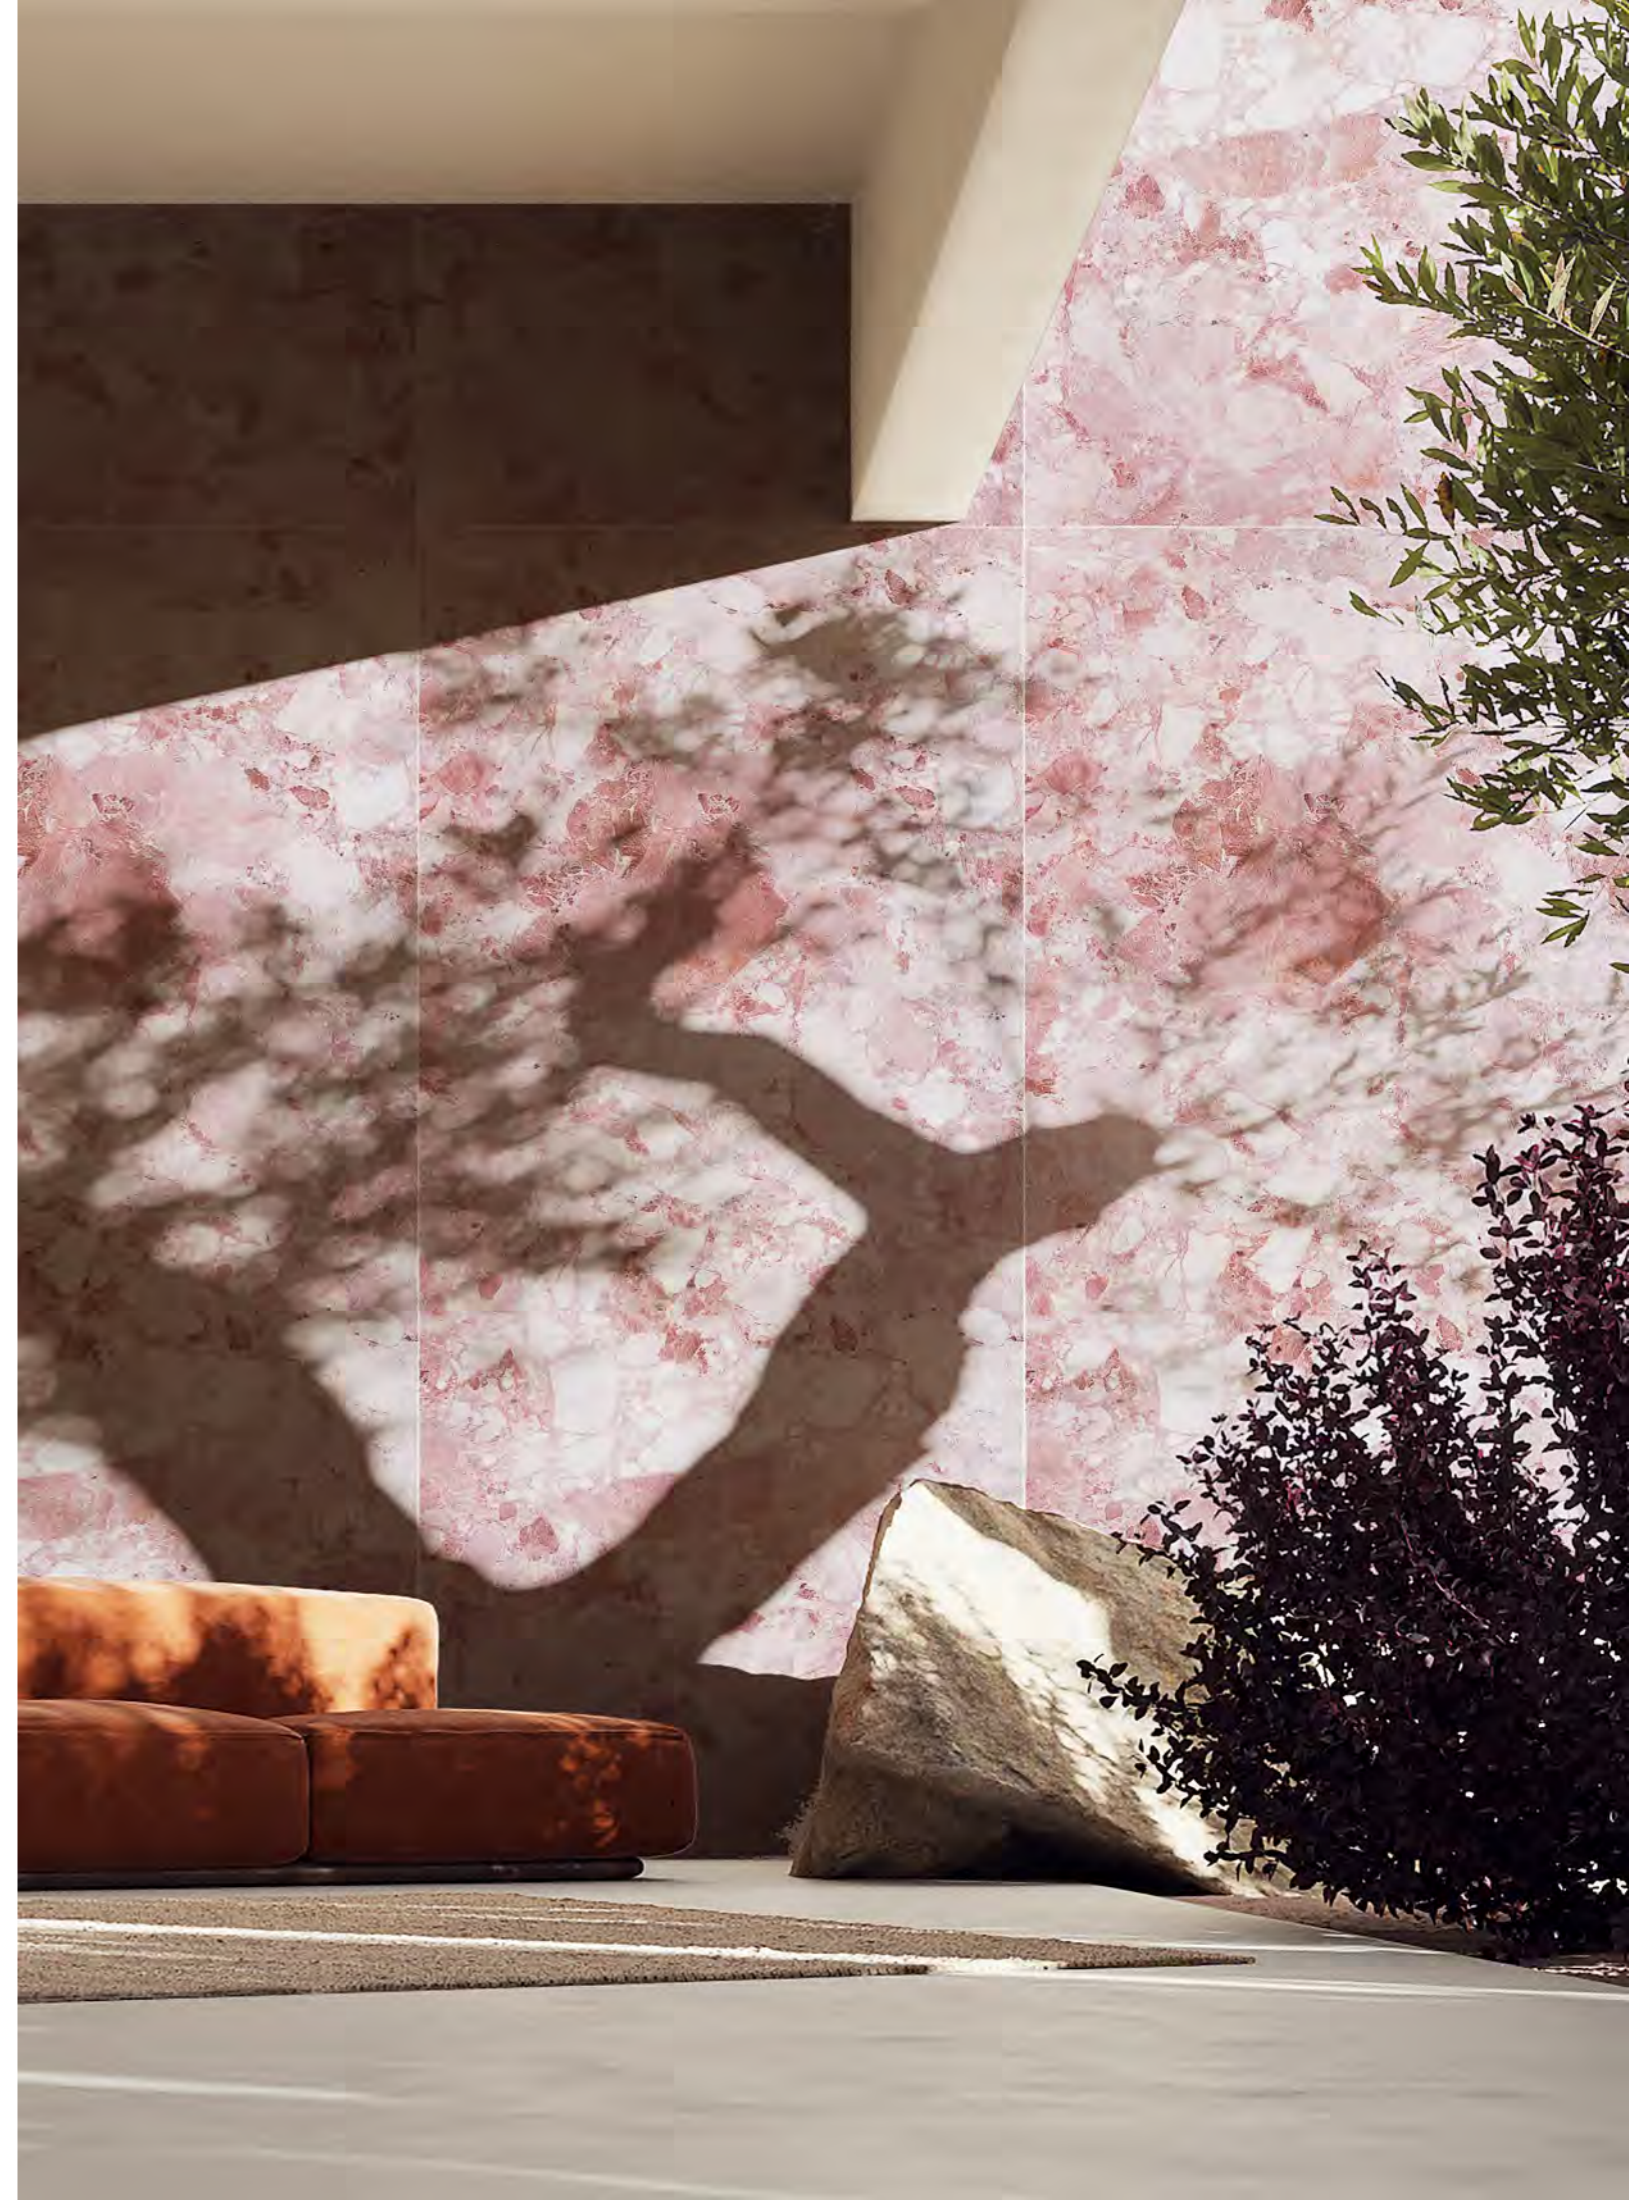

**VAN
STAR**

The Mood for Love Series

Product Information

Thickness:
2mm(±0.5)

Application:
Wall/Background wall

Max Size:
2780x1200mm

Size:
1200x600mm