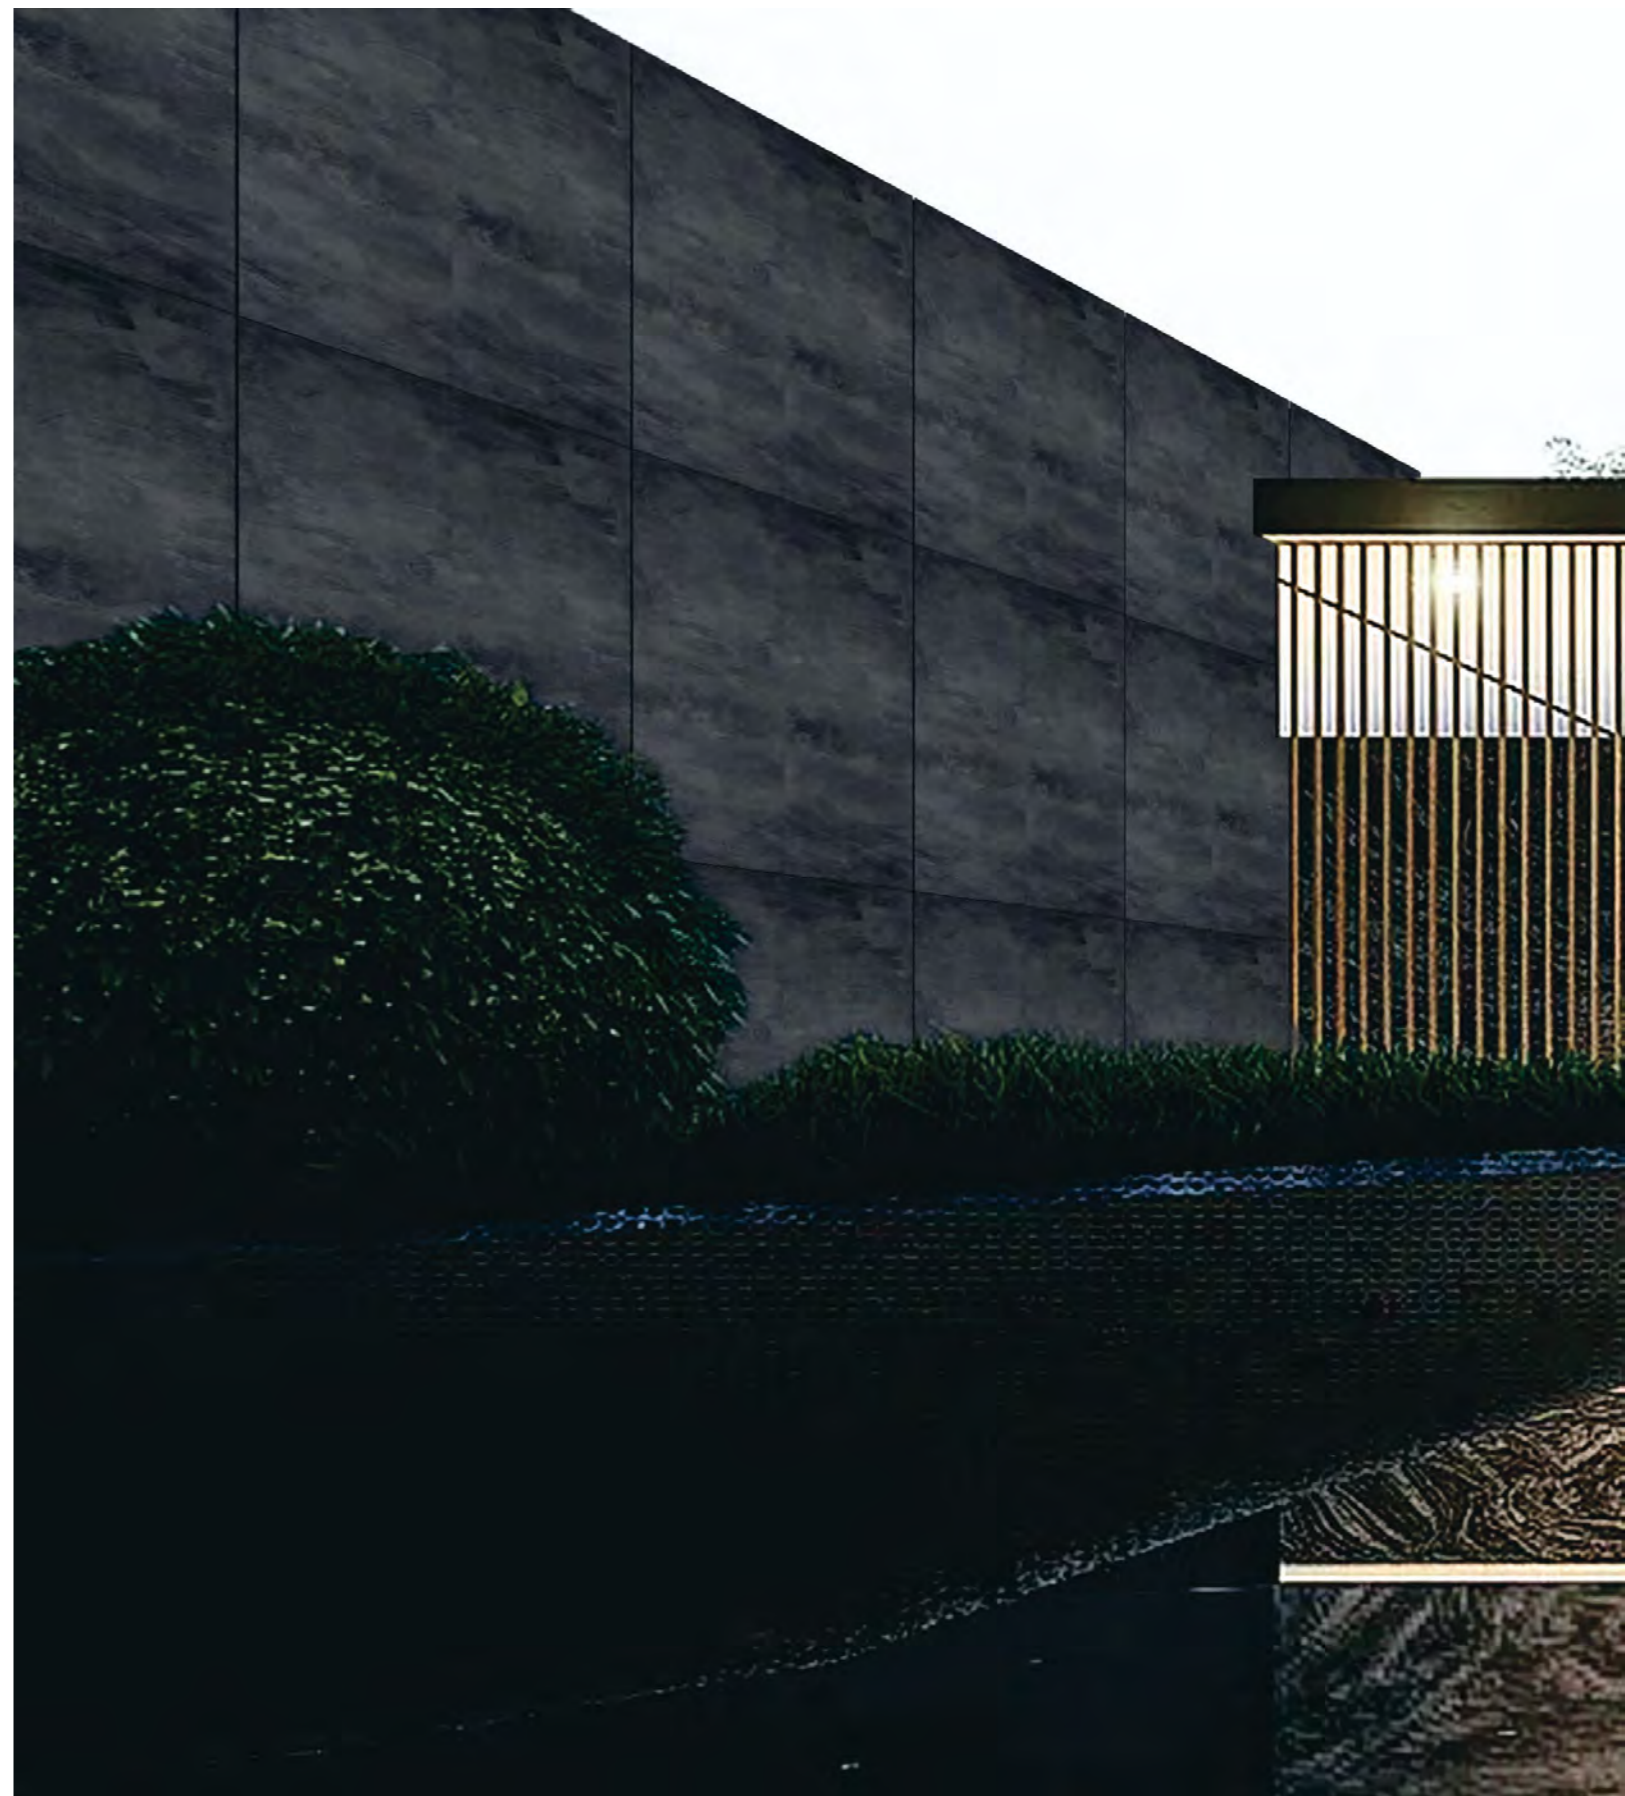

Application:

Wall/Background wall

Max Size:

2400x1200mm

Size:

1200x600mm

RUSTY CEMENT

Cement Slab Series