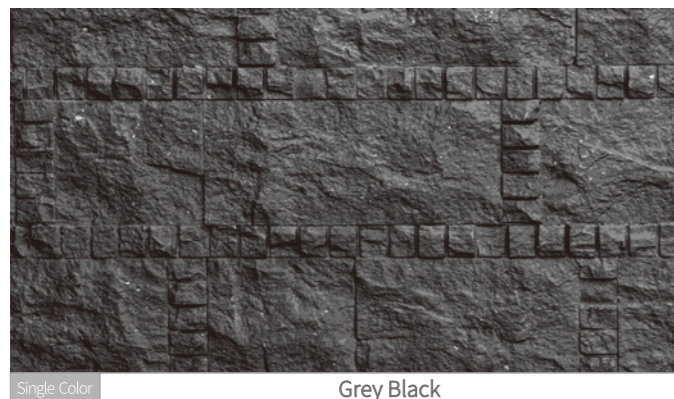

CULTURAL STONE

Natural Stone Series

Product Information

Thickness:
3-8mm

Application:
Wall/Background wall

Size:
2400X1200mm 1200x600mm