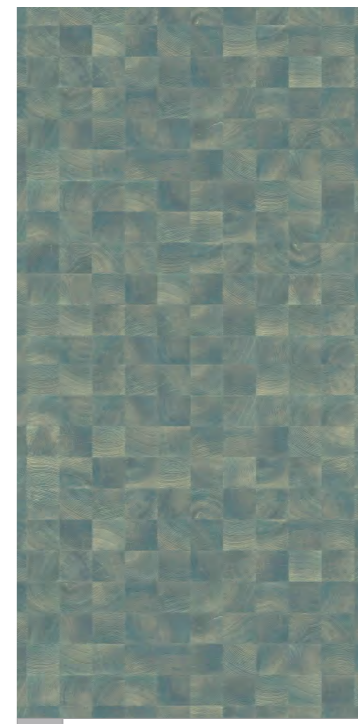

Wood Grain Series

3D Warm Sunshine

3D Glacier Cyan

3D Brown

3D Vintage Ink Green

Product Information

Thickness:
2mm(±0.5)

Application:
Wall/Background wall