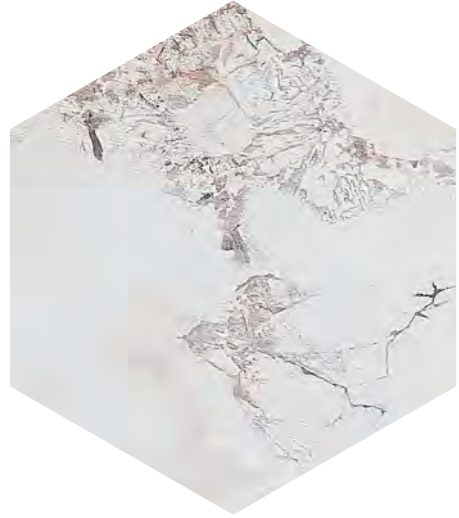

3D Wave Gary

3D Andassa

TWIST WEAVE

the Mood for Love Series

Product Information

Thickness:
2mm(±0.5)

Application:
Wall/Background wall

Max Size:
2780x1200mm