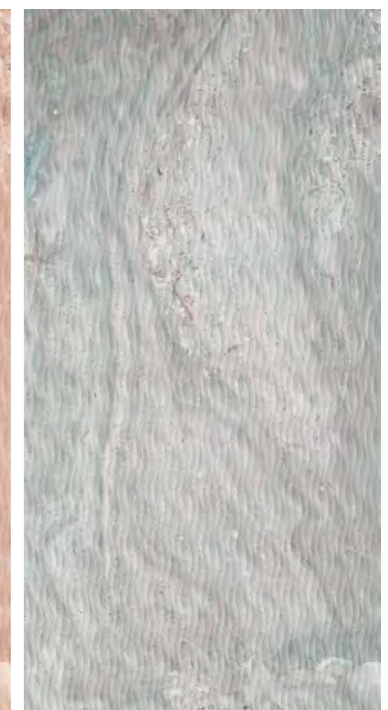

3D Cartier White

3D Latin Light Yellow

Single Color Light Grey

Single Color Khaki

3D Quicksand Red

3D Quicksand Grey

Product Information

Thickness:
3-6mm