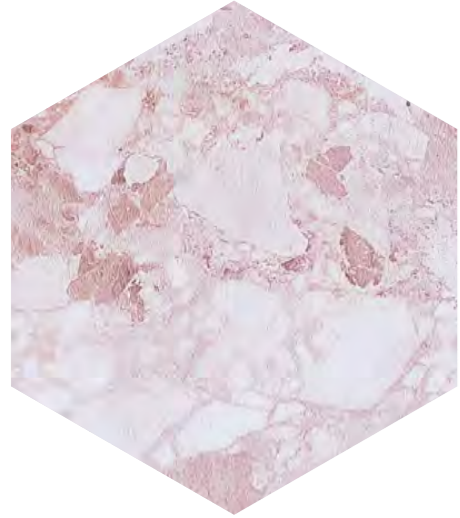

**VAN
STAR**

The Mood for Love Series

Product Information

Thickness:
2mm(±0.5)

Application:
Wall/Background wall

Max Size:
2780x1200mm

Size:
1200x600mm