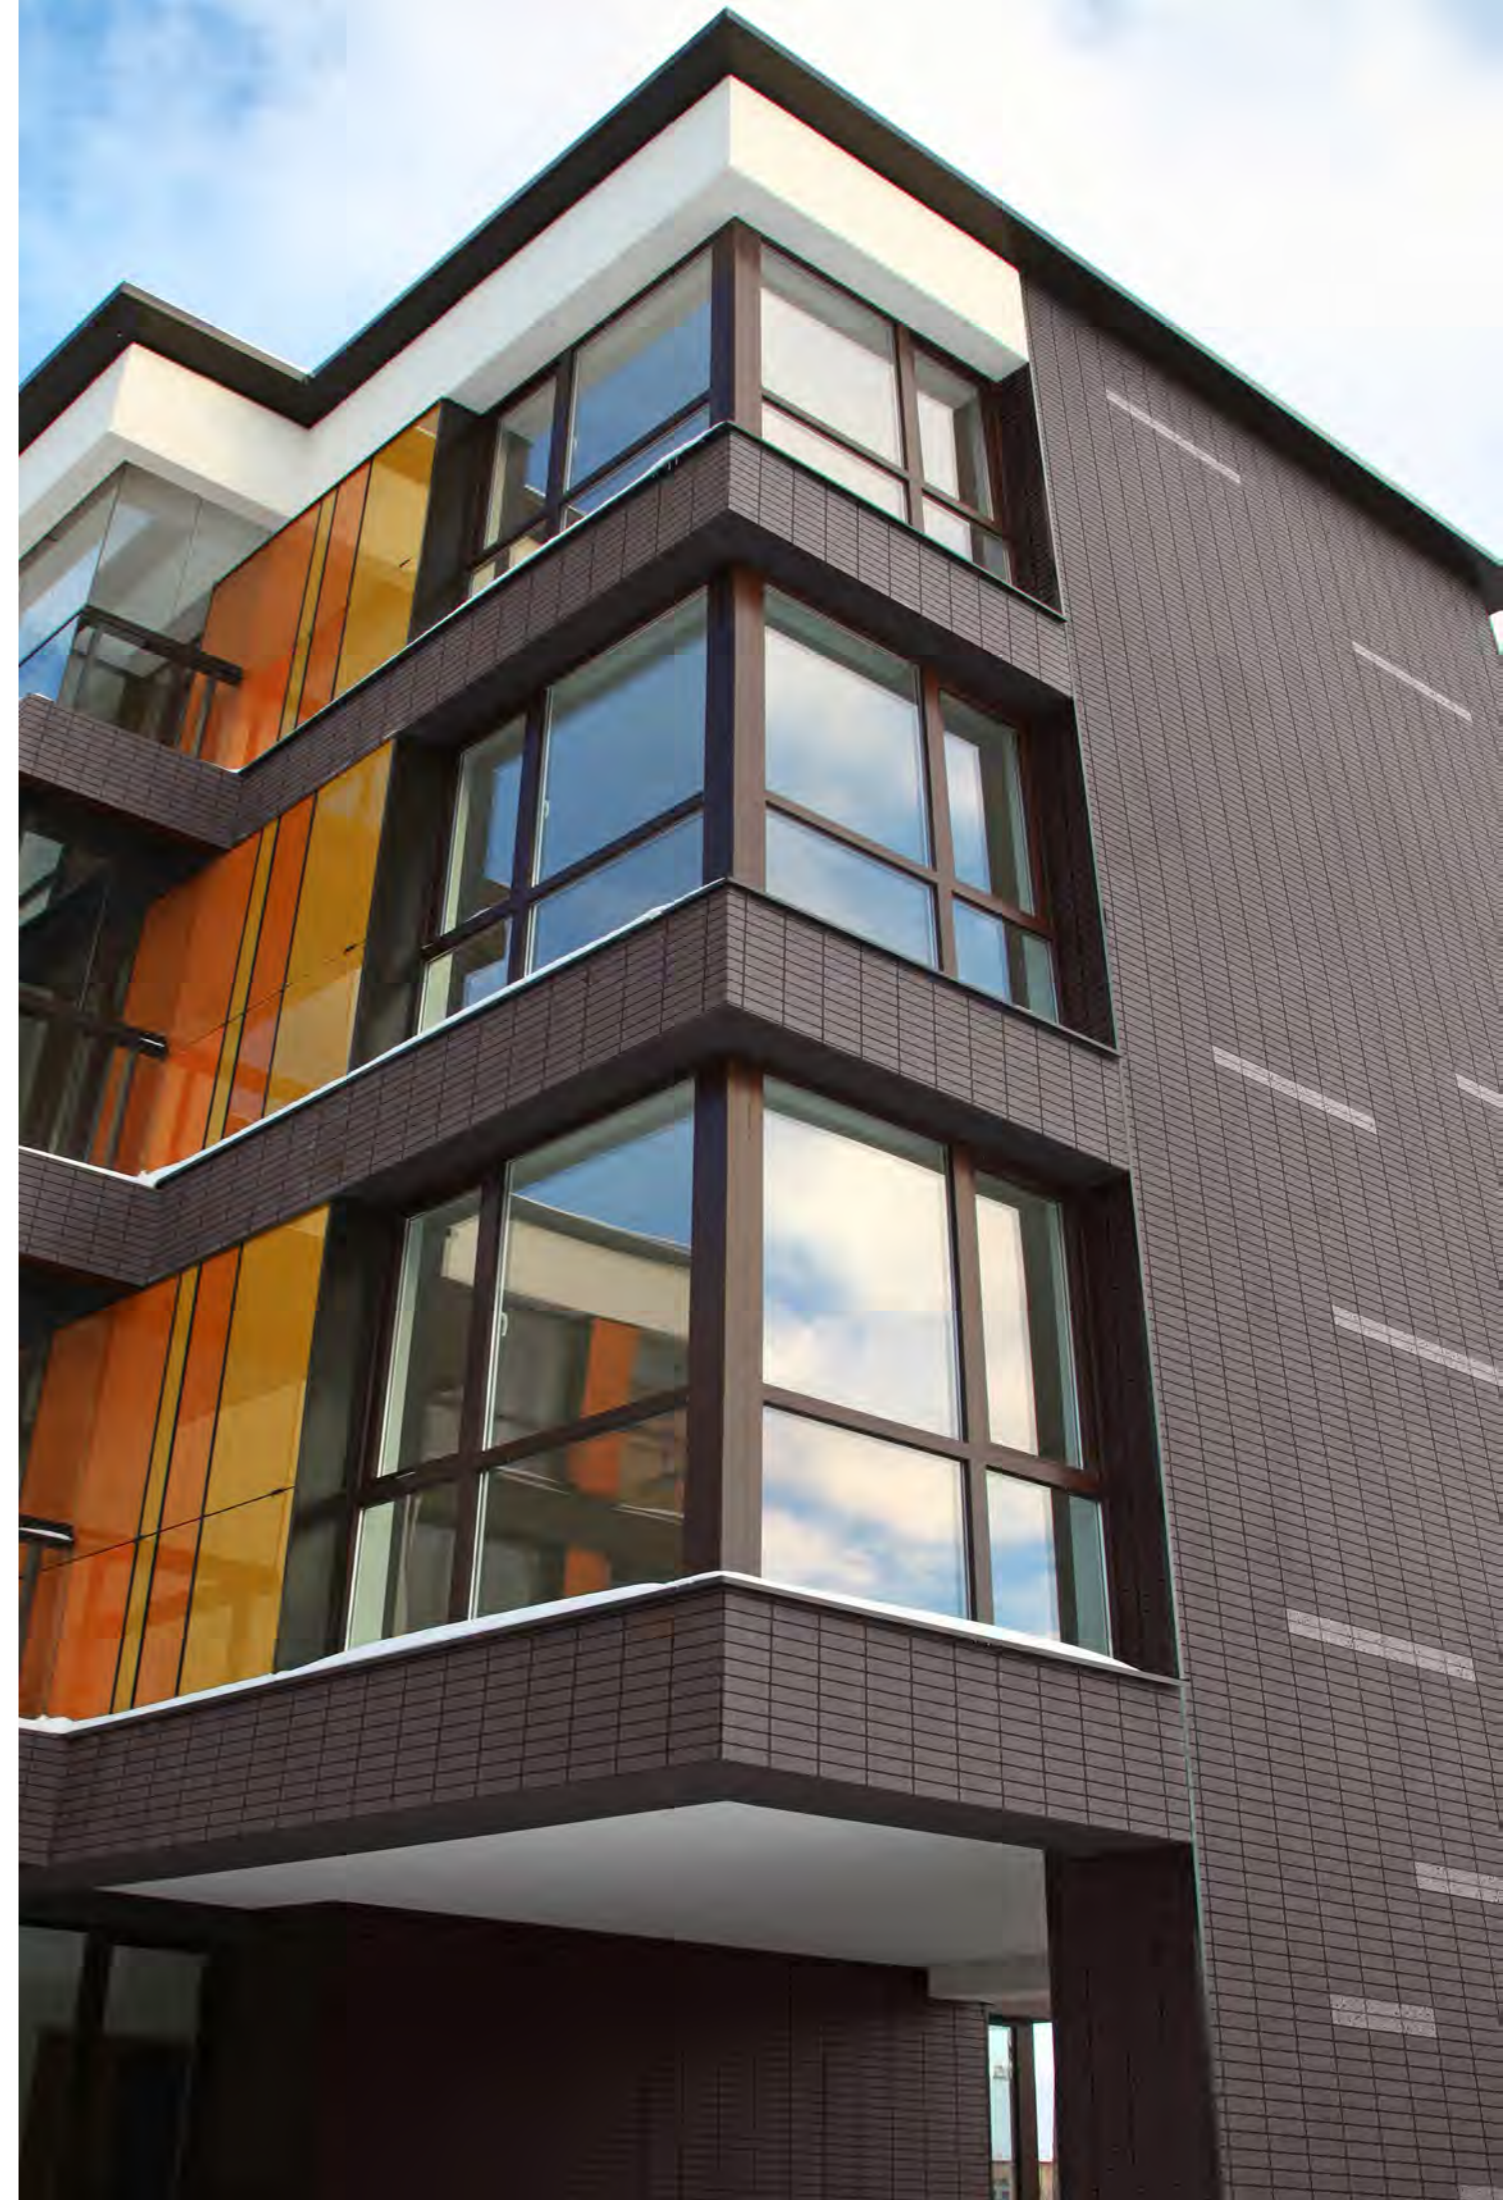

Split Brick Series

Product Information

Thickness:
2-3mm

Application:
Wall/Background wall

Size:
A Split Brick&G Split Brick: 240x60mm
K Split Brick: 230x58mm