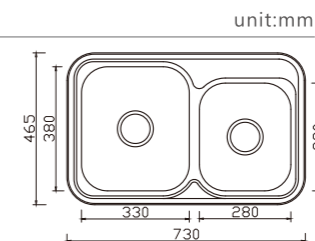

dimensions: 1230x480
2 bowls: 410x355,278x278

depth:180

DH452SF

dimensions: 1500x500
2 bowls: 355x410,355x410

depth:180

EUROPEAN Products

DB678S

dimensions: 890x480
3 bowls: 315x380, 155x300, 270x370
depth: 170

DB554S

dimensions: 920x435
2 bowls: 380x330, 380x330
depth: 170

DB690S

dimensions: 980x480
3 bowls: 330x380, 155x300, 330x380
depth: 170

DB688S

dimensions: 1020x500
3 bowls: 355x410, 155x300, 355x410
depth: 180

DB698S

dimensions: 1080x480
3 bowls: 315x380, 278x278, 315x380
depth: 170

DB689S

dimensions: 1080x495
3 bowls: 355x410, 200x300, 355x410
depth: 180

DB608C

dimensions: 625x495
2 bowls: 355x410, 155x300
depth: 180

DB559C

dimensions: 730x465
2 bowls: 330x380, 280x330
depth: 170

DB506C

dimensions: 745x425
2 bowls: 355x355, 290x300
depth: 180

DB630C

dimensions: 820x490
2 bowls: 355x410, 355x355
depth: 180

DB631C

dimensions: 830x440
2 bowls: 410x355, 300x290
depth: 180