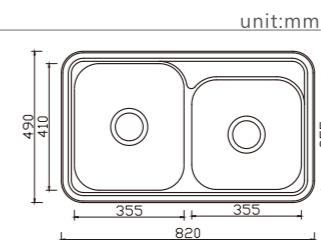

DB554S

dimensions: 920x435
2 bowls: 380x330, 380x330
depth: 170

DB690S

dimensions: 980x480
3 bowls: 330x380, 155x300, 330x380
depth: 170

DB688S

dimensions: 1020x500
3 bowls: 355x410, 155x300, 355x410
depth: 180

DB698S

dimensions: 1080x480
3 bowls: 315x380, 278x278, 315x380
depth: 170

DB689S

dimensions: 1080x495
3 bowls: 355x410, 200x300, 355x410
depth: 180

DB608C

dimensions: 625x495
2 bowls: 355x410, 155x300
depth: 180

DB559C

dimensions: 730x465
2 bowls: 330x380, 280x330
depth: 170

DB506C

dimensions: 745x425
2 bowls: 355x355, 290x300
depth: 180

DB630C

dimensions: 820x490
2 bowls: 355x410, 355x355
depth: 180

DB631C

dimensions: 830x440
2 bowls: 410x355, 300x290
depth: 180

DB653S

dimensions: 960x500
2 bowls: 380x330, 460x410
depth: 180

DB658S

dimensions: 780x480
2 bowls: 315x380,315x380

depth:170

**DB649C****DB649S**

dimensions: 820x500
2 bowls: 355x410,355x410

depth:180