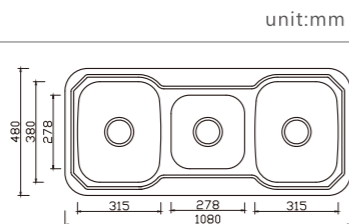

dimensions: 1230x480
2 bowls: 410x355,278x278

depth:180

DH452SF

dimensions: 1500x500
2 bowls: 355x410,355x410

depth:180

EUROPEAN Products

DB678S

dimensions: 890x480
3 bowls: 315x380, 155x300, 270x370
depth: 170

DB554S

dimensions: 920x435
2 bowls: 380x330, 380x330
depth: 170

DB690S

dimensions: 980x480
3 bowls: 330x380, 155x300, 330x380
depth: 170

DB688S

dimensions: 1020x500
3 bowls: 355x410, 155x300, 355x410
depth: 180

DB698S

dimensions: 1080x480
3 bowls: 315x380, 278x278, 315x380
depth: 170

DB689S

dimensions: 1080x495
3 bowls: 355x410, 200x300, 355x410
depth: 180

DB608C

dimensions: 625x495
2 bowls: 355x410, 155x300
depth: 180

DB559C

dimensions: 730x465
2 bowls: 330x380, 280x330
depth: 170

DB506C

dimensions: 745x425
2 bowls: 355x355, 290x300
depth: 180

DB630C

dimensions: 820x490
2 bowls: 355x410, 355x355
depth: 180

DB631C

dimensions: 830x440
2 bowls: 410x355, 300x290
depth: 180