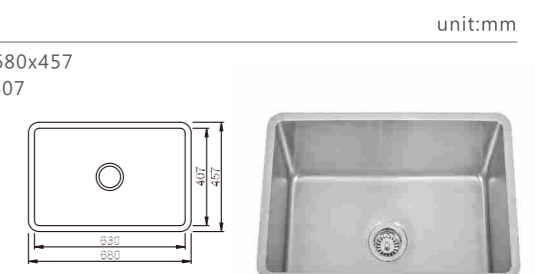

YH6845A

dimensions: 680x457
1 bowl: 630x407
depth:200

NEW

Inner corners R20 pressed