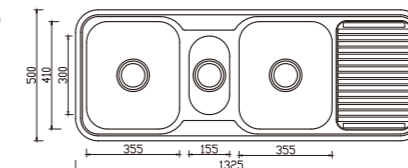

dimensions: 1200x500
2 bowls: 380x405,290x300

depth: 180

NH360C unit:mm

NH360S

dimensions: 1020x500
2 bowls: 355x410,155x300

depth:170

NH380C unit:mm

NH380S

dimensions: 1080x500
2 bowls: 355x410,200x300

depth:170

NH361C unit:mm

dimensions: 1120x500
2 bowls: 355x410,265x315

depth:170

NH351C unit:mm

NH351S

dimensions: 1200x500
2 bowls: 355x410,355x410

depth:180

NH358S unit:mm

dimensions: 1225x465
2 bowls: 410x355,278x278

depth:170

NH308S unit:mm

dimensions: 1325x500
3 bowls: 355x410,155x300,355x410

depth:180

EUROPEAN Products

NH339C-1

NH339S-1

dimensions: 780x480

1 bowl: 315x380

depth:170

NH339C-2

NH339S-2

dimensions: 780x480