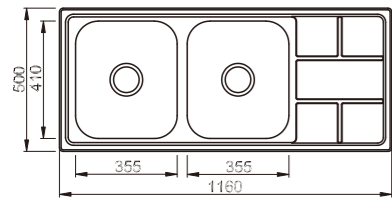

unit:mm

Inner corners R80 pressed

**NH382CR-1 LHB
NH382CR-2 RHB**

dimensions: 1000x500
2 bowls: 350x410,200x300
depth:180

unit:mm

Inner corners R80 pressed

**NH383CR-1 LHB
NH383CR-2 RHB**

dimensions: 1160x500
2 bowls: 350x410,300x340
depth: 180

unit:mm

Inner corners R80 pressed

NH387CR

dimensions: 1200x500
2 bowls: 355x410,355x410
depth: 180

unit:mm

Inner corners R80 pressed

R80

R80

NH384CR

dimensions: 1160x500
2 bowls: 355x410,355x410

depth:180

Inner corners R80 pressed

unit:mm

NH385CR

dimensions: 1160x500
2 bowls: 355x410,355x410

depth:180

Inner corners R80 pressed

unit:mm

NH386CR

dimensions: 1160x500
2 bowls: 355x410,355x410

depth:180

Inner corners R80 pressed

unit:mm

DH488C