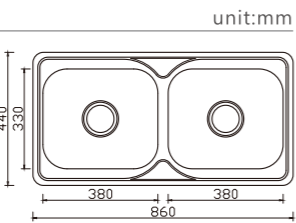

DB698S

dimensions: 1080x480
3 bowls: 315x380, 278x278, 315x380
depth: 170

DB689S

dimensions: 1080x495
3 bowls: 355x410, 200x300, 355x410
depth: 180

DB608C

dimensions: 625x495
2 bowls: 355x410, 155x300
depth: 180

DB559C

dimensions: 730x465
2 bowls: 330x380, 280x330
depth: 170

DB506C

dimensions: 745x425
2 bowls: 355x355, 290x300
depth: 180

DB630C

dimensions: 820x490
2 bowls: 355x410, 355x355
depth: 180

DB631C

dimensions: 830x440
2 bowls: 410x355, 300x290
depth: 180

DB653S

dimensions: 960x500
2 bowls: 380x330, 460x410
depth: 180

DB658S

dimensions: 780x480
2 bowls: 315x380,315x380

depth:170

**DB649C****DB649S**

dimensions: 820x500
2 bowls: 355x410,355x410

depth:180

**DB648S**

dimensions: 850x500
2 bowls: 355x410,355x410

depth:180

**DB607S**

dimensions: 860x440
2 bowls: 380x330,380x330

depth:170

**DB626S**

dimensions: 860x500
2 bowls: 380x405,380x405