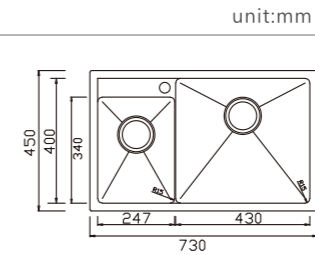

NEW

GRAND New Products LAY-ON EDGE

DH401D

dimensions: 902x570
1 bowl: 525x425

depth: 240

NEW

DH402D

dimensions: 1202x570
1 bowl: 525x425

depth: 190

NEW

NH393S

dimensions: 1016x508
1 bowl: 450x400

depth: 190

NEW

NH394S

dimensions: 1219x508
2 bowl: 355x410, 355x410

depth: 180

NEW

FF12050ARJ

dimensions: 1200x500
2 bowls: 450x350, 300x350

depth: 200

NEW

FB7345ARJ

dimensions: 730x450
2 bowls: 247x340, 430x400

depth: 200

NEW

GD9145KR

dimensions: 915x457
1 bowl: 400x360

depth: 200

NEW

NH318C

dimensions: 720x440
1 bowl: Ø 370