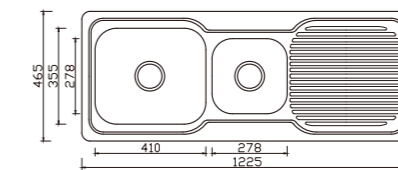

depth:180

NH357C-6 unit:mm

dimensions: 1080x480
2 bowls: 330x380,278x278

depth: 170

NH359C-6 unit:mm

dimensions: 1180x480
2 bowls: 330x380,330x380

depth: 170

NH377C-2 unit:mm

dimensions: 1200x500
2 bowls: 380x405,290x300

depth: 180

NH360C unit:mm

NH360S

dimensions: 1020x500
2 bowls: 355x410,155x300

depth:170

NH380C unit:mm

NH380S

dimensions: 1080x500
2 bowls: 355x410,200x300

depth:170

NH361C unit:mm

dimensions: 1120x500
2 bowls: 355x410,265x315

depth:170

NH351C unit:mm

NH351S

dimensions: 1200x500
2 bowls: 355x410,355x410

depth:180

NH358S unit:mm

dimensions: 1225x465
2 bowls: 410x355,278x278

depth:170

NH308S unit:mm

dimensions: 1325x500
3 bowls: 355x410,155x300,355x410

depth:180

EUROPEAN Products