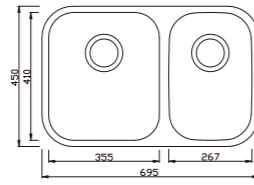

YH248A

dimensions: 485x435
1 bowl: 460x410

depth:180

unit:mm

YH249A

dimensions: 505x525
1 bowl: 450x470

depth:200

unit:mm

YH220A

dimensions: 575x420
1 bowl: 535x380

depth:200

unit:mm

YH250A

dimensions: 597x534
1 bowl: 546x483

depth:220

unit:mm

Big Bowl

YH234A

dimensions: 800x460
1 bowl: 760x420

depth:210

unit:mm

YH234C

dimensions: 845x500
1 bowl: 760x420

depth:210

unit:mm

Squatting Pan

TJ001D

dimensions: 595x625

unit:mm

DOUBLE UNDERMOUNT BOWL

DB568A

unit:mm
 dimensions: 695x450
 2 bowls: 355x410,267x410
 depth:180