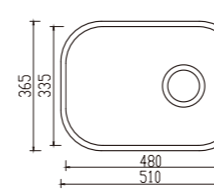

dimensions: 510x365
1 bowl: 480x335

depth:170