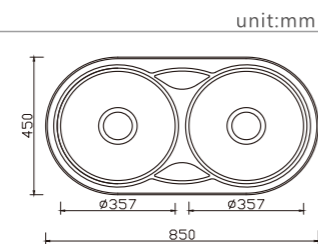

NH349S

dimensions: 1200x435
2 bowls: 380x330, 380x330
depth:170

DH446S

dimensions: 1180x480
1 bowl: 380x330
depth:170

EUROPEAN Products

DB633C

dimensions: 635x505
2 bowls: 350x408, 155x300
depth:170

DH453C

dimensions: 965x505
2 bowls: 350x415, 155x300
depth:170

DB691C

dimensions: 1000x500
3 bowls: 350x415, 155x300, 350x415
depth:170

NH370C-1 (LHB)

dimensions: 1000x500
2 bowls: 350x415, 155x300
depth:170

NH371C-1 (LHB)

dimensions: 1160x510
2 bowls: 350x415, 300x340
depth:170

ROUND BOWL

ROUND BOWL

DB503K

dimensions: 915x485
2 bowls: Ø380, Ø380
depth: 180

DB504K

dimensions: 915x485
2 bowls: Ø380, Ø380
depth: 180

DB617K

dimensions: 850x450
2 bowls: Ø357, Ø357
depth: 170

DB664K

dimensions: 1000x600
2 bowls: 410x355, 410x355
depth: 180

NH301C

dimensions: 577x447
1 bowl: Ø357
depth: 170

NH305K

dimensions: 1270x485
2 bowls: Ø380, Ø380
depth: 180