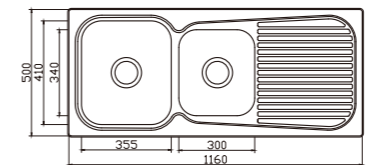

NH316CT

dimensions: 860x500
1 bowl: 355x405

depth:180

**NH310CT**

dimensions: 1000x500
2 bowls: 355x410,155x300

depth: 180

**NH311CT**

dimensions: 1160x500
2 bowls: 355x410,355x410

depth: 180

**NH310CE**

dimensions: 1000x500
2 bowls: 355x410,155x300

depth:180

**NH311CE**

dimensions: 1160x500
2 bowls: 355x410,300x340

depth:180

**NH316CE**