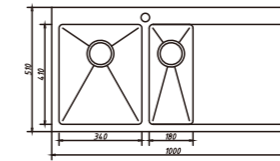

dimensions: 840x470
1 bowl: 450x360

depth:200

FD9252ARP

dimensions: 922x527
1 bowl: 502x464

depth:200

FD10044AP

dimensions: 1000x440
1 bowl: 500x400

depth: 200

FD10044AP-2

dimensions: 1000x440
1 bowl: 500x400

depth: 200

HANDMADE Products

Customer Design Options Include:

- Size and depth of the sink
- Position of the drain and overflow hole
- Squared (R0) or rounded (R25, R15, R10) inner corners

Optional Additional Accessories:

- Chopping board
- Stainless steel tray
- Stainless steel colander

FD10051ARJP

dimensions: 1000x510
1 bowl: 470x410

depth:200

FF10051AJP

unit:mm

dimensions: 1000x510
2 bowls: 340x410,180x410

depth:200

FF10052KRJP

unit:mm

dimensions: 1000x520
2 bowls: 340x400,180x400

depth:220

FF11144ARP

unit:mm

dimensions: 1114x440
2 bowls: 340x400,340x400