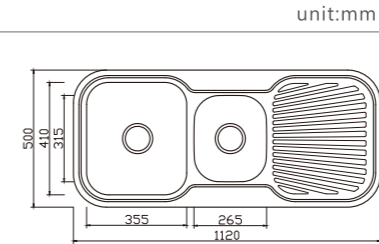

NH366C-2

dimensions: 1010x500
2 bowls: 355x410,200x300

depth:180

NH366C-1

NH366S-1

dimensions: 1010x495
2 bowls: 355x405,200x300

depth:180

NH366CF-1

NH366SF-1

dimensions: 1010x495
2 bowls: 355x405,200x300

depth:180

EUROPEAN Products

NH367SF

dimensions: 1120x500
2 bowls: 355x410,265x315

depth:180

NH377C-3

dimensions: 1200x500
2 bowls: 380x405,290x300

depth:180

NH377CF-1

NH377SF-1

dimensions: 1200x500
2 bowls: 380x405,290x300

depth:180

NH358CF

NH358SF

dimensions: 1230x480
2 bowls: 410x355,278x278

depth:180

DH452SF

dimensions: 1500x500
2 bowls: 355x410,355x410

depth:180

EUROPEAN Products

DB678S

dimensions: 890x480
3 bowls: 315x380, 155x300, 270x370
depth: 170