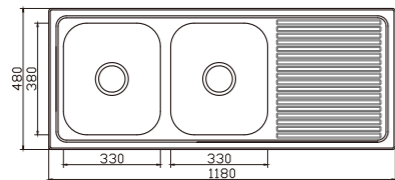

dimensions: 1080x500
2 bowls: 380x405, 200x380

depth: 180

NH352C

dimensions: 1260x500
2 bowls: 380x405, 380x405

depth: 180

NH339C-7

dimensions: 780x480
1 bowl: 315x380

depth: 170

depth: 170

DH451C-7

dimensions: 1380x480
2 bowls: 315x380, 315x380

depth: 170

EUROPEAN Products

NH347C-3 (LHB) unit:mm

NH347C-4 (RHB)

dimensions: 820x500
1 bowl: 355x410

depth:180

NH357C-6 unit:mm

dimensions: 1080x480
2 bowls: 330x380,278x278

depth: 170

NH359C-6 unit:mm

dimensions: 1180x480
2 bowls: 330x380,330x380

depth: 170

NH377C-2 unit:mm

dimensions: 1200x500
2 bowls: 380x405,290x300

depth: 180

NH360C unit:mm

NH360S

dimensions: 1020x500
2 bowls: 355x410,155x300

depth:170

NH380C unit:mm

NH380S