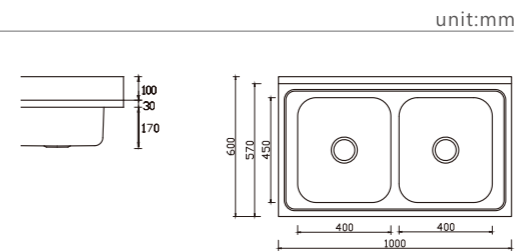

DB501B

dimensions: 1000x600
2 bowls: 400x450, 400x450

depth:200