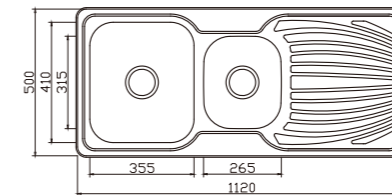

unit:mm

NH360SV

dimensions: 1020x500
2 bowls: 355x410,155x300

depth:180

NH361CV

unit:mm

dimensions: 1120x500
2 bowls: 355x410,265x315

depth:180

NH351CV

unit:mm

NH351SV

dimensions: 1200x500
2 bowls: 355x410,355x410

depth:180

NH338CF unit:mm

NH338SF

dimensions: 850x480
1 bowl: 410x355