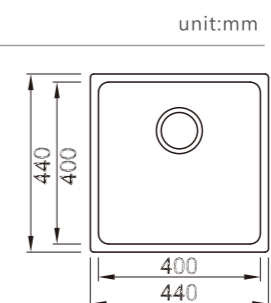

DB576A

dimensions: 580x400
2 bowls: 300x350, 200x350
depth:180

Inner corners R25 pressed

DB577A

dimensions: 680x400
2 bowls: 400x350, 200x350
depth:200

Inner corners R25 pressed

DB578A

dimensions: 780x450
2 bowls: 350x400, 350x400
depth:200

Inner corners R25 pressed

YH266A

dimensions: 250x400
1 bowl: 200x350
depth:160

Inner corners R25 pressed

YH267A

dimensions: 350x400
1 bowl: 300x350
depth:180

Inner corners R25 pressed

YH268A

dimensions: 450x400
1 bowl: 400x350
depth: 200

Inner corners R25 pressed

YH270A

dimensions: 440x440
1 bowl: 400x400
depth: 210

Inner corners R25 pressed

R80

NH381C

dimensions: 860x500
1 bowl: 350x400
depth:200

unit:mm

Inner corners R25 pressed

**NH382C-1 LHB
NH382C-2 RHB**

dimensions: 1000x500
2 bowls: 350x400,200x350
depth:200

unit:mm

Inner corners R25 pressed

**NH383C-1 LHB
NH383C-2 RHB**

dimensions: 1160x500
2 bowls: 350x400,300x350
depth: 200