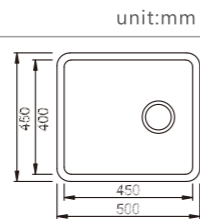

YH271A

dimensions: 500x450
1 bowl: 450x400
depth:200

NEW

Inner corners R25 pressed

YH272CJ

dimensions: 580x530
1 bowl: 500x400
depth:210

NEW

Inner corners R25 pressed

YH272A

dimensions: 550x450
1 bowl: 500x400
depth: 210

NEW

Inner corners R25 pressed

YH269A

dimensions: 380x440
1 bowl: 340x400
depth: 210

NEW

Inner corners R25 pressed