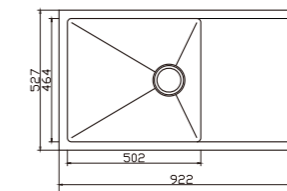

DB576A

dimensions: 580x400
2 bowls: 300x350, 200x350
depth:180

Inner corners R25 pressed

DB577A

dimensions: 680x400
2 bowls: 400x350, 200x350
depth:200

Inner corners R25 pressed

DB578A

dimensions: 780x450
2 bowls: 350x400, 350x400
depth:200

dimensions: 1200x500
2 bowls: 355x400,300x345

depth: 200

GF10848KR-1 (LHB)

GF10848KR-2 (RHB)

dimensions: 1080x480
2 bowls: 330x400,300x320

depth: 200

HANDMADE Products

FD8447AP

dimensions: 840x470
1 bowl: 450x360

depth:200

FD9252ARP

dimensions: 922x527
1 bowl: 502x464

depth:200

FD10044AP

dimensions: 1000x440
1 bowl: 500x400

depth: 200

FD10044AP-2

dimensions: 1000x440
1 bowl: 500x400

depth: 200

HANDMADE Products

Customer Design Options Include:

- Size and depth of the sink
- Position of the drain and overflow hole
- Squared (R0) or rounded (R25, R15, R10) inner corners