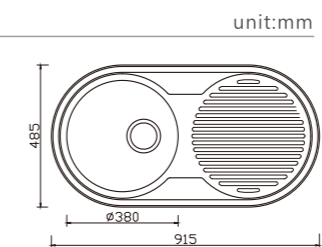

dimensions: 965x505
2 bowls: 350x415, 155x300
depth:170

DB691C

dimensions: 1000x500
3 bowls: 350x415, 155x300, 350x415
depth:170

NH370C-1 (LHB)

dimensions: 1000x500
2 bowls: 350x415, 155x300
depth:170

NH371C-1 (LHB)

dimensions: 1160x510
2 bowls: 350x415, 300x340
depth:170

ROUND BOWL

ROUND BOWL

DB503K

dimensions: 915x485
2 bowls: Ø380, Ø380
depth: 180

DB504K

dimensions: 915x485
2 bowls: Ø380, Ø380
depth: 180

DB617K

dimensions: 850x450
2 bowls: Ø357, Ø357
depth: 170

DB664K

dimensions: 1000x600
2 bowls: 410x355, 410x355
depth: 180

NH301C

dimensions: 577x447
1 bowl: Ø357
depth: 170

NH305K

dimensions: 1270x485
2 bowls: Ø380, Ø380
depth: 180

NH306K

dimensions: 915x485
1 bowl: Ø380
depth: 180

NH317K

dimensions: 850x450
1 bowl: Ø357
depth: 180

ROUND BOWL

SINGLE BOWL

RH102K unit:mm

dimensions: Ø450
1 bowl: Ø380