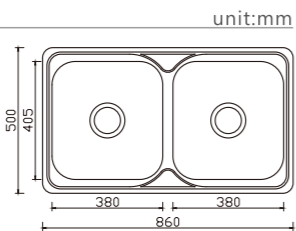

DB559C

dimensions: 730x465
2 bowls: 330x380, 280x330
depth: 170

DB506C

dimensions: 745x425
2 bowls: 355x355, 290x300
depth: 180

DB630C

dimensions: 820x490
2 bowls: 355x410, 355x355
depth: 180

DB631C

dimensions: 830x440
2 bowls: 410x355, 300x290
depth: 180

DB653S

dimensions: 960x500
2 bowls: 380x330, 460x410
depth: 180

DB658S

dimensions: 780x480
2 bowls: 315x380,315x380

depth:170

**DB649C****DB649S**

dimensions: 820x500
2 bowls: 355x410,355x410

depth:180

**DB648S**

dimensions: 850x500
2 bowls: 355x410,355x410

depth:180

**DB607S**

dimensions: 860x440
2 bowls: 380x330,380x330

depth:170

**DB626S**

dimensions: 860x500
2 bowls: 380x405,380x405

depth:170

**DB650S**

dimensions: 880x480
2 bowls: 480x380,270x370

depth:185

**DB654S**

dimensions: 1040x500
2 bowls: 460x410,460x410

depth:170

EUROPEAN Products