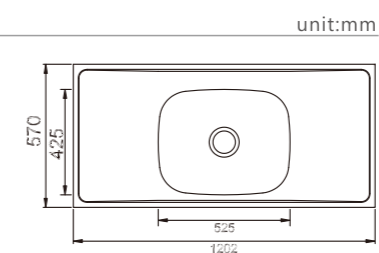

DH451C-3

dimensions: 1390x485
2 bowls: 315x380, 315x380

depth: 170

NEW

New Products

NH395C

dimensions: 810x510
1 bowl: 355x410

depth: 180

NEW

NH396C

dimensions: 1010x510
2 bowls: 355x410, 200x300

depth: 180

NEW

NH397C

dimensions: 1210x510
2 bowls: 355x410, 355x410

depth: 180

NEW

GRAND New Products LAY-ON EDGE

DH401D

dimensions: 902x570
1 bowl: 525x425

depth: 240

NEW

DH402D

dimensions: 1202x570
1 bowl: 525x425

depth: 240

NEW

NH391S

dimensions: 762x457
1 bowl: 330x380

depth: 170

NEW

NH392S

dimensions: 915x457
1 bowl: 480x380