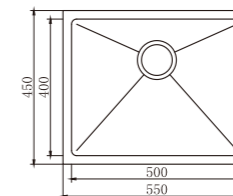

DB576A

dimensions: 580x400
2 bowls: 300x350, 200x350
depth:180

Inner corners R25 pressed

DB577A

dimensions: 680x400
2 bowls: 400x350, 200x350
depth:200

Inner corners R25 pressed

DB578A

dimensions: 780x450
2 bowls: 350x400, 350x400
depth:200

- Chopping board
- Stainless steel tray
- Stainless steel colander

HANDMADE Products

FA4530A

unit:mm

dimensions: 300x450
1 bowl: 250x400
depth:200

FA3844AR

unit:mm

dimensions: 380x440
1 bowl: 340x400
depth:200

FA5545AR

unit:mm

dimensions: 550x450
1 bowl: 500x400
depth: 200

FA5151AJ

unit:mm

dimensions: 510x510
1 bowl: 450x400
depth:200

FA4337AR

dimensions: 370x430
1 bowl: 340x400
depth:25