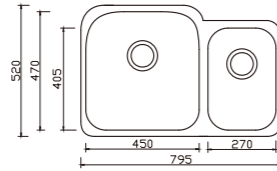

DB505A

unit:mm
dimensions: 795x520
2 bowls: 450x470,270x405
depth:180