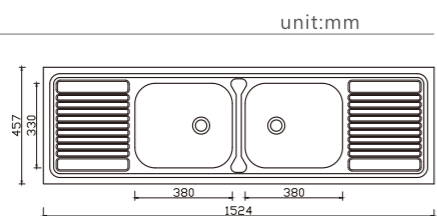

DH443D

dimensions: 1220x457
1 bowl: 380x330

depth:170

DH450D

dimensions: 1524x457
2 bowls: 380x330, 380x330

depth:170

DB501B

dimensions: 1000x600
2 bowls: 400x450, 400x450

depth:200

NH304B

dimensions: 1000x600
1 bowl: 525x425

depth:200

NH303B

dimensions: 1200x600
2 bowls: 400x450, 400x450

depth:200

NH302B