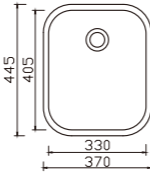

dimensions: 500x450
1 bowl: 450x400

depth:190

YH243A unit:mm

dimensions: 320x310
1 bowl: 302x292

depth:160

YH262A unit:mm

dimensions: 325x365
1 bowl: 300x340

depth:165

YH215A unit:mm

dimensions: 510x365
1 bowl: 480x335

depth:170

YH216A unit:mm

dimensions: 580x420
1 bowl: 540x380

depth:220

SINGLE BOWL

SINGLE BOWL

YH247A

dimensions: 295x435
1 bowl: 265x410

depth:190

unit:mm

YH222A

dimensions: 370x445
1 bowl: 330x405

depth:165

unit:mm

YH248A

dimensions: 485x435
1 bowl: 460x410

depth:180

unit:mm

YH249A

dimensions: 505x525
1 bowl: 450x470

depth:200

unit:mm