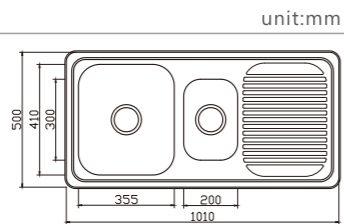

unit:mm

DH451SF-2

dimensions: 1380x480
2 bowls: 330x380,330x380
depth:170

DH451CF-3

unit:mm

dimensions: 1380x480
2 bowls: 330x380,330x380
depth:170

DH451CF-4

unit:mm

dimensions: 1380x480
2 bowls: 330x380,330x380
depth:170

DH451SF-5

unit:mm

dimensions: 1380x480
2 bowls: 330x380,330x380
depth:170

EUROPEAN Products

NH346C-1

NH346S-1

dimensions: 850x500
1 bowl: 380x405

depth:180

NH346CF-1

NH346SF-1

dimensions: 850x500
1 bowl: 380x405

depth:170

NH346C-2

dimensions: 850x500
1 bowl: 380x405

depth:180

NH366C-2

dimensions: 1010x500
2 bowls: 355x410,200x300

depth:180

NH366C-1

NH366S-1

dimensions: 1010x495
2 bowls: 355x405,200x300

depth:180

NH366CF-1