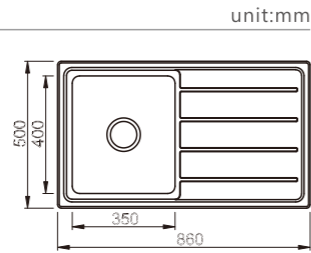

DB576A

dimensions: 580x400
2 bowls: 300x350, 200x350
depth:180

Inner corners R25 pressed

DB577A

dimensions: 680x400
2 bowls: 400x350, 200x350
depth:200

Inner corners R25 pressed

DB578A

dimensions: 780x450
2 bowls: 350x400, 350x400
depth:200

Inner corners R25 pressed

YH266A

dimensions: 250x400
1 bowl: 200x350
depth:160

Inner corners R25 pressed

YH267A

dimensions: 350x400
1 bowl: 300x350
depth:180

Inner corners R25 pressed

YH268A

dimensions: 450x400
1 bowl: 400x350
depth: 200

Inner corners R25 pressed

YH270A

dimensions: 440x440
1 bowl: 400x400
depth: 210

Inner corners R25 pressed

R80

NH381C

dimensions: 860x500
1 bowl: 350x400
depth:200

unit:mm

Inner corners R25 pressed

**NH382C-1 LHB
NH382C-2 RHB**

dimensions: 1000x500
2 bowls: 350x400,200x350
depth:200

unit:mm

Inner corners R25 pressed

**NH383C-1 LHB
NH383C-2 RHB**

dimensions: 1160x500
2 bowls: 350x400,300x350
depth: 200