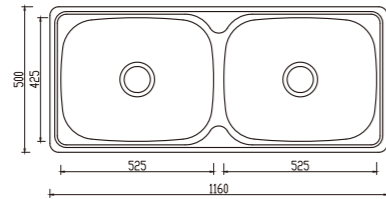

DB652S (Twins 45L)

unit:mm

dimensions: 1160x500
2 bowls: 525x425, 525x425

depth: 240