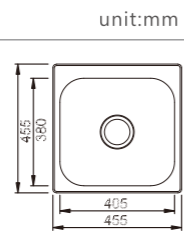

depth: 170

NEW

YH215AJ

dimensions: 400x570
1 bowl: 335x480

depth:200

NEW

YH220AJ

dimensions: 600x500
1 bowl: 535x385

depth:225

NEW

YH239CJ

dimensions: 455x455
1 bowl: 405x380

depth: 190

NEW

FA6538NR

dimensions: 650x380
1 bowl: 644x374

depth:120

NEW

FA5538AR

dimensions: 550x380
1 bowl: 540x370

depth:120

NEW

FA4040NR

dimensions: Ø400

DB576A

dimensions: 580x400
2 bowls: 300x350, 200x350
depth:180

Inner corners R25 pressed

DB577A

dimensions: 680x400
2 bowls: 400x350, 200x350
depth:200

Inner corners R25 pressed

DB578A

dimensions: 780x450
2 bowls: 350x400, 350x400
depth:200