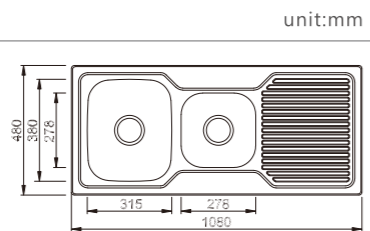

NH386C

dimensions: 1160x500
2 bowls: 350x400, 350x400
depth:200

NEW

Inner corners R25 pressed

YH5846A

dimensions: 585x460
1 bowl: 535x410
depth:200

NEW

Inner corners R20 pressed

YH6845A

dimensions: 680x457
1 bowl: 630x407
depth:200

NEW

Inner corners R20 pressed

NH339C-3

dimensions: 780x480
1 bowl: 315x380

depth: 170

NEW

NH356C-3

dimensions: 890x480
2 bowls: 315x380, 155x300

depth: 170

NEW

NH365C-3

dimensions: 990x485
2 bowls: 315x380, 200x300

depth: 170

NEW

NH357C-3

dimensions: 1080x480
2 bowls: 315x380, 278x278

depth: 170

NEW

NH359C-3

dimensions: 1180x480
2 bowls: 315x380, 315x380

depth: 170

NEW