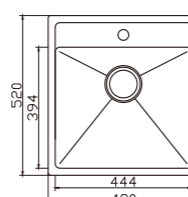

unit:mm

FA7040AR

unit:mm

dimensions: 700x400
1 bowl: 650x350
depth: 200

FA4545AR

dimensions: 450x450
1 bowl: 400x400
depth: 200

unit:mm

FA8148A

unit:mm

dimensions: 813x482
1 bowl: 762x362
depth: 200

FA4952ARJ

dimensions: 490x520
1 bowl: 444x394
depth:200

unit:mm

FA8251ARJ

unit:mm

dimensions: 820x510
1 bowl: 760x410
depth: 200

EUROPEAN Products

DB655C

dimensions: 890x500
2 bowls: 380x405, 380x405

depth: 180

NH346C-4

dimensions: 850x500
1 bowl: 380x405

depth: 180

NH380C-3

dimensions: 1080x500
2 bowls: 380x405, 200x380

depth: 180

NH352C

dimensions: 1260x500
2 bowls: 380x405, 380x405

depth: 180

NH339C-7

dimensions: 780x480
1 bowl: 315x380

depth: 170