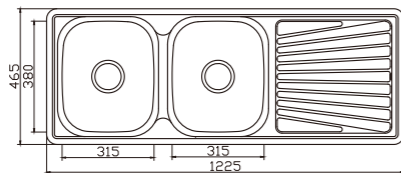

NH355SF unit:mm

dimensions: 1225x465
2 bowls: 315x380,315x380

depth:170