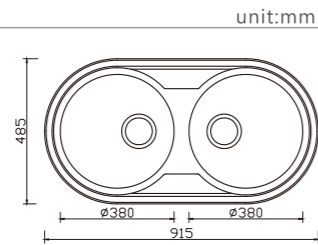

NH349S

dimensions: 1200x435
2 bowls: 380x330, 380x330
depth:170

DH446S

dimensions: 1180x480
1 bowl: 380x330
depth:170

EUROPEAN Products

DB633C

dimensions: 635x505
2 bowls: 350x408, 155x300
depth:170

DH453C

dimensions: 965x505
2 bowls: 350x415, 155x300
depth:170

DB691C

dimensions: 1000x500
3 bowls: 350x415, 155x300, 350x415
depth:170

NH370C-1 (LHB)

dimensions: 1000x500
2 bowls: 350x415, 155x300
depth:170

NH371C-1 (LHB)

dimensions: 1160x510
2 bowls: 350x415, 300x340
depth:170

ROUND BOWL

ROUND BOWL

DB503K

dimensions: 915x485
2 bowls: Ø380, Ø380
depth: 180

DB504K

dimensions: 915x485
2 bowls: Ø380, Ø380
depth: 180

DB617K

dimensions: 850x450
2 bowls: Ø357, Ø357
depth: 170

DB664K

dimensions: 1000x600
2 bowls: 410x355, 410x355
depth: 180

NH301C

dimensions: 577x447
1 bowl: Ø357
depth: 170

NH305K

dimensions: 1270x485
2 bowls: Ø380, Ø380
depth: 180