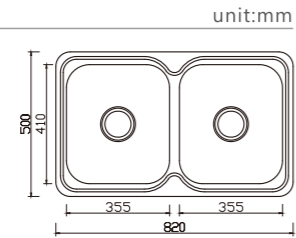

DB698S

dimensions: 1080x480
3 bowls: 315x380, 278x278, 315x380
depth: 170

DB689S

dimensions: 1080x495
3 bowls: 355x410, 200x300, 355x410
depth: 180

DB608C

dimensions: 625x495
2 bowls: 355x410, 155x300
depth: 180

DB559C

dimensions: 730x465
2 bowls: 330x380, 280x330
depth: 170

DB506C

dimensions: 745x425
2 bowls: 355x355, 290x300
depth: 180

DB630C

dimensions: 820x490
2 bowls: 355x410, 355x355
depth: 180

DB631C

dimensions: 830x440
2 bowls: 410x355, 300x290
depth: 180

DB653S

dimensions: 960x500
2 bowls: 380x330, 460x410
depth: 180

DB658S

dimensions: 780x480
2 bowls: 315x380,315x380

depth:170

**DB649C****DB649S**

dimensions: 820x500
2 bowls: 355x410,355x410

depth:180

**DB648S**

dimensions: 850x500
2 bowls: 355x410,355x410

depth:180

**DB607S**

dimensions: 860x440
2 bowls: 380x330,380x330

depth:170

**DB626S**

dimensions: 860x500
2 bowls: 380x405,380x405