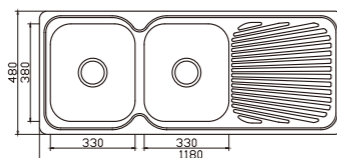

dimensions: 1180x480
2 bowls: 330x380,330x380
depth:170

NH359CF-2

unit:mm

NH359SF-2

dimensions: 1180x480
2 bowls: 330x380,330x380
depth:170

NH359CF-3

unit:mm

dimensions: 1180x480
2 bowls: 330x380,330x380
depth:170

NH359CF-4

unit:mm

dimensions: 1180x480
2 bowls: 330x380,330x380
depth:170

NH359SF-5

unit:mm

dimensions: 1180x480
2 bowls: 330x380,330x380
depth:170

EUROPEAN Products

DH451C-1

unit:mm

DH451S-1

dimensions: 1380x480
2 bowls: 315x380,315x380
depth:170

DH451C-2

unit:mm

DH451S-2

dimensions: 1380x480
2 bowls: 330x380,330x380
depth:170

DH451CF-2