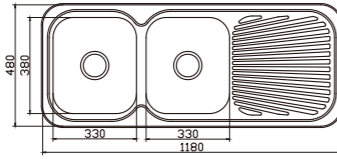

NH357CF-3
 dimensions: 1080x480
 2 bowls: 330x380,278x278
 depth:170

NH357CF-4
 dimensions: 1080x480
 2 bowls: 330x380,278x278
 depth:170

NH357SF-5
 dimensions: 1080x480
 2 bowls: 330x380,278x278
 depth:170

EUROPEAN Products

NH359C-1

unit:mm

NH359S-1

dimensions: 1180x480
2 bowls: 315x380,315x380
depth:170

NH359C-2

unit:mm

NH359S-2

dimensions: 1180x480
2 bowls: 330x380,330x380
depth:170

NH359CF-2

unit:mm

NH359SF-2

dimensions: 1180x480
2 bowls: 330x380,330x380
depth:170

NH359CF-3

unit:mm

dimensions: 1180x480
2 bowls: 330x380,330x380
depth:170

NH359CF-4

unit:mm

dimensions: 1180x480
2 bowls: 330x380,330x380
depth:170

NH359SF-5

unit:mm

dimensions: 1180x480
2 bowls: 330x380,330x380
depth:170

EUROPEAN Products

DH451C-1