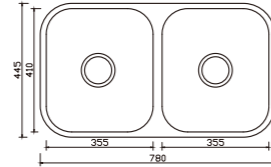

DB560A

unit:mm
dimensions: 780x445
2 bowls: 355x410,355x410
depth:180