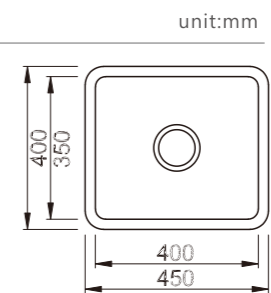

DB576A

dimensions: 580x400
2 bowls: 300x350, 200x350
depth:180

Inner corners R25 pressed

DB577A

dimensions: 680x400
2 bowls: 400x350, 200x350
depth:200

Inner corners R25 pressed

DB578A

dimensions: 780x450
2 bowls: 350x400, 350x400
depth:200

Inner corners R25 pressed

YH266A

dimensions: 250x400
1 bowl: 200x350
depth:160

Inner corners R25 pressed

YH267A

dimensions: 350x400
1 bowl: 300x350
depth:180

Inner corners R25 pressed

YH268A

dimensions: 450x400
1 bowl: 400x350
depth: 200

Inner corners R25 pressed

YH270A

dimensions: 440x440
1 bowl: 400x400
depth: 210

Inner corners R25 pressed

R80

NH381C

dimensions: 860x500
1 bowl: 350x400
depth:200

unit:mm

Inner corners R25 pressed

**NH382C-1 LHB
NH382C-2 RHB**

dimensions: 1000x500
2 bowls: 350x400,200x350
depth:200

unit:mm

Inner corners R25 pressed

**NH383C-1 LHB
NH383C-2 RHB**

dimensions: 1160x500
2 bowls: 350x400,300x350
depth: 200