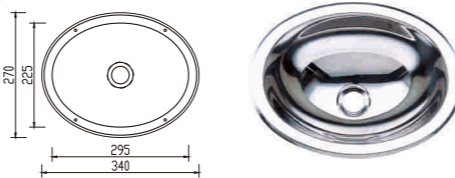

RH219K unit:mm

dimensions: Ø430
1 bowl: Ø370

depth:180

RH229C unit:mm

dimensions: Ø500
1 bowl: Ø370

depth:170

RH110K unit:mm

dimensions: 340x270
1 bowl: 295x225

depth:115

RH118C unit:mm

dimensions: Ø455
1 bowl: 395x320

depth:180

YH212C unit:mm

dimensions: 396x446
1 bowl: 330x380

depth:170

YH212CJ unit:mm

dimensions: 447x440
1 bowl: 380x330

depth:170

YH238C unit:mm

dimensions: 490x440
1 bowl: 410x355

depth:180

YH245C unit:mm

dimensions: 550x500
1 bowl: 450x400

depth:190