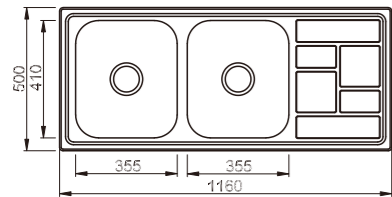

dimensions: 450x400
1 bowl: 400x350
depth: 200

Inner corners R25 pressed

YH270A

dimensions: 440x440
1 bowl: 400x400
depth: 210

Inner corners R25 pressed

R80

NH381C

dimensions: 860x500
1 bowl: 350x400
depth:200

unit:mm

Inner corners R80 pressed

**NH382CR-1 LHB
NH382CR-2 RHB**

dimensions: 1000x500
2 bowls: 350x410,200x300
depth:180

unit:mm

Inner corners R80 pressed

**NH383CR-1 LHB
NH383CR-2 RHB**

dimensions: 1160x500
2 bowls: 350x410,300x340
depth: 180

unit:mm

Inner corners R80 pressed

NH387CR

dimensions: 1200x500
2 bowls: 355x410,355x410
depth: 180

unit:mm

Inner corners R80 pressed

R80

R80

NH384CR

dimensions: 1160x500
2 bowls: 355x410,355x410

depth:180

Inner corners R80 pressed

unit:mm

NH385CR

dimensions: 1160x500
2 bowls: 355x410,355x410

depth:180