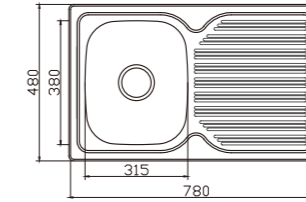

DB576A

dimensions: 580x400
2 bowls: 300x350, 200x350
depth:180

Inner corners R25 pressed

DB577A

dimensions: 680x400
2 bowls: 400x350, 200x350
depth:200

Inner corners R25 pressed

DB578A

dimensions: 780x450
2 bowls: 350x400, 350x400
depth:200

unit:mm

dimensions: 813x482
1 bowl: 762x362
depth: 200

FA4952ARJ

dimensions: 490x520
1 bowl: 444x394
depth:200

unit:mm

FA8251ARJ

unit:mm

dimensions: 820x510
1 bowl: 760x410
depth: 200

EUROPEAN Products

DB655C

dimensions: 890x500
2 bowls: 380x405, 380x405

depth: 180

NH346C-4

dimensions: 850x500
1 bowl: 380x405

depth: 180

NH380C-3

dimensions: 1080x500
2 bowls: 380x405, 200x380

depth: 180

NH352C

dimensions: 1260x500
2 bowls: 380x405, 380x405

depth: 180

NH339C-7

dimensions: 780x480
1 bowl: 315x380

depth: 170