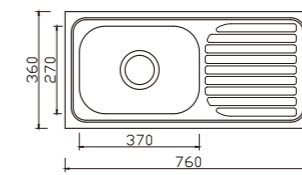

DB564A

unit:mm
 dimensions: 815x430
 2 bowls: 535x385,200x385,
 depth:220

DB651A

unit:mm
 dimensions: 880x500
 2 bowls: 400x450,400x450,
 depth:190

LAY-ON EDGE

NH327D

unit:mm
 dimensions: 760x360
 1 bowl: 370x270
 depth:160

NH333D-1 (430mm width)

NH333D-2 (457mm width)

unit:mm
 dimensions: 765x430
 1 bowl: 380x330
 depth:170

NH330D

unit:mm
 dimensions: 800x430
 1 bowl: 380x330
 depth:170

NH330H-2

unit:mm
 dimensions: 800x430
 1 bowl: 380x330
 depth:170