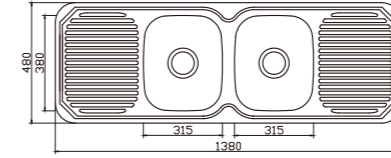

dimensions: 1180x480
2 bowls: 330x380,330x380
depth:170

NH359CF-2

unit:mm

NH359SF-2

dimensions: 1180x480
2 bowls: 330x380,330x380
depth:170

NH359CF-3

unit:mm

dimensions: 1180x480
2 bowls: 330x380,330x380
depth:170

NH359CF-4

unit:mm

dimensions: 1180x480
2 bowls: 330x380,330x380
depth:170

NH359SF-5

unit:mm

dimensions: 1180x480
2 bowls: 330x380,330x380
depth:170

EUROPEAN Products

DH451C-1

unit:mm

DH451S-1

dimensions: 1380x480
2 bowls: 315x380,315x380
depth:170

DH451C-2

unit:mm

DH451S-2

dimensions: 1380x480
2 bowls: 330x380,330x380
depth:170

DH451CF-2