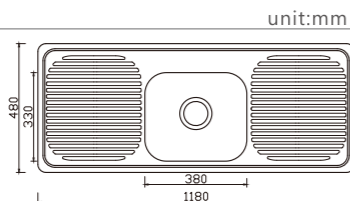

NH325C

dimensions: 950x420
1 bowl: 480x335

depth:170

NH324N

dimensions: 590x370
1 bowl: 340x300

depth:165

EUROPEAN Products

NH307S

dimensions: 860x440
1 bowl: 380x330
depth:170

NH326S

dimensions: 860x500
1 bowl: 380x405
depth:170

NH353S

dimensions: 1000x500
2 bowls: 315x380, 155x300
depth:170

NH340S

dimensions: 1370x455
2 bowls: 380x330, 380x330
depth:170

NH349S

dimensions: 1200x435
2 bowls: 380x330, 380x330
depth:170

DH446S

dimensions: 1180x480
1 bowl: 380x330
depth:170

EUROPEAN Products

DB633C

dimensions: 635x505
2 bowls: 350x408, 155x300
depth:170

DH453C