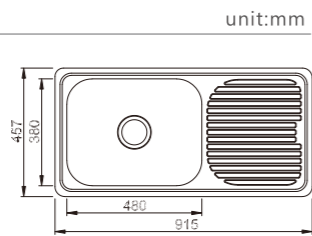

NEW

NH396C

dimensions: 1010x510
2 bowls: 355x410, 200x300

depth: 180

NEW

NH397C

dimensions: 1210x510
2 bowls: 355x410, 355x410

depth: 180

NEW

GRAND New Products LAY-ON EDGE

DH401D

dimensions: 902x570
1 bowl: 525x425

depth: 240

NEW

DH402D

dimensions: 1202x570
1 bowl: 525x425

depth: 240

NEW

NH391S

dimensions: 762x457
1 bowl: 330x380

depth: 170

NEW

NH392S

dimensions: 915x457
1 bowl: 480x380

depth: 190

NEW

NH393S

dimensions: 1016x508
1 bowl: 450x400

depth: 190

NEW

NH394S

dimensions: 1219x508
2 bowl: 355x410, 355x410