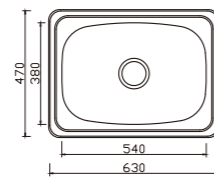

YH216C (45L)

unit:mm

dimensions: 630x470
1 bowl: 540x380

depth:220