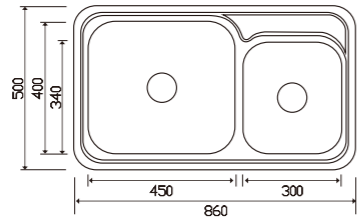

NH316CT

dimensions: 860x500
1 bowl: 355x405

depth:180

**NH310CT**

dimensions: 1000x500
2 bowls: 355x410,155x300

depth: 180

**NH311CT**

dimensions: 1160x500
2 bowls: 355x410,355x410

depth: 180

**NH310CE**

dimensions: 1000x500
2 bowls: 355x410,155x300

depth:180

**NH311CE**

dimensions: 1160x500
2 bowls: 355x410,300x340

depth:180

**NH316CE**

dimensions: 860x500
1 bowl: 355x410

depth:180

NH345S

unit:mm

dimensions: 860x500
1 bowl: 450x400

depth:190

DB632S

unit:mm

dimensions: 860x500
2 bowls: 450x400,300x340

depth:190

DB651S

unit:mm

dimensions: 1020x500
2 bowls: 450x400,450x400

depth:190

NH362S-1 (LHB)

unit:mm