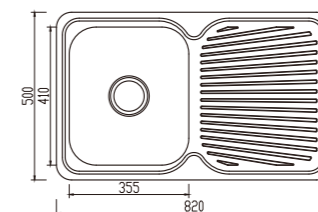

depth:180

NH355SF unit:mm

dimensions: 1225x465
2 bowls: 315x380,315x380

depth:170

NH354SF-1 (LHB) unit:mm

NH354SF-2 (RHB)

dimensions: 1225x465
2 bowls: 380x315,265x315

depth:170

DH450SF unit:mm

dimensions: 1524x455
2 bowls: 380x330,380x330

depth:170

NH328C unit:mm

dimensions: 580x488
1 bowl: 355x410

depth:180

NH347CF-2 unit:mm

NH347SF-2

dimensions: 820x500
1 bowl: 355x410

depth:180

NH342S unit:mm

dimensions: 1000x500
1 bowl: 410x355

depth:180

NH347C-1 unit:mm

dimensions: 800x500
1 bowl: 355x405

depth:180