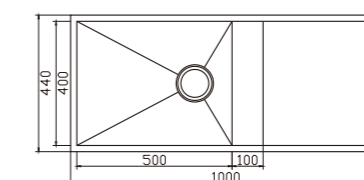

DB576A

dimensions: 580x400
2 bowls: 300x350, 200x350
depth:180

Inner corners R25 pressed

DB577A

dimensions: 680x400
2 bowls: 400x350, 200x350
depth:200

Inner corners R25 pressed

DB578A

dimensions: 780x450
2 bowls: 350x400, 350x400
depth:200

dimensions: 1200x500
2 bowls: 355x400,300x345

depth: 200

GF10848KR-1 (LHB)

GF10848KR-2 (RHB)

dimensions: 1080x480
2 bowls: 330x400,300x320

depth: 200

HANDMADE Products

FD8447AP

dimensions: 840x470
1 bowl: 450x360

depth:200

FD9252ARP

dimensions: 922x527
1 bowl: 502x464

depth:200

FD10044AP

dimensions: 1000x440
1 bowl: 500x400

depth: 200

FD10044AP-2

dimensions: 1000x440
1 bowl: 500x400

depth: 200

HANDMADE Products

Customer Design Options Include:

- Size and depth of the sink
- Position of the drain and overflow hole
- Squared (R0) or rounded (R25, R15, R10) inner corners