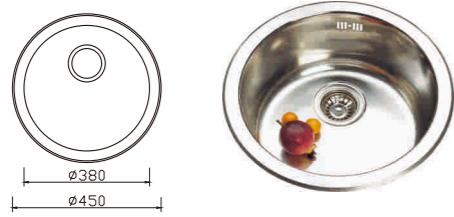

ROUND BOWL

SINGLE BOWL

RH102K unit:mm

dimensions: Ø450
1 bowl: Ø380

depth:180