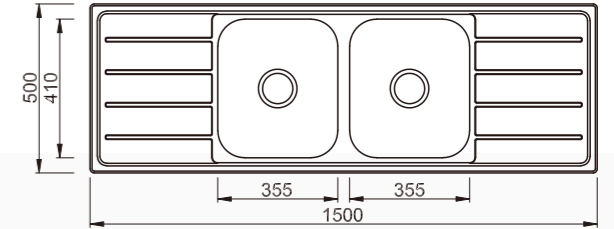

DB576A

dimensions: 580x400
2 bowls: 300x350, 200x350
depth:180

Inner corners R25 pressed

DB577A

dimensions: 680x400
2 bowls: 400x350, 200x350
depth:200

Inner corners R25 pressed

DB578A

dimensions: 780x450
2 bowls: 350x400, 350x400
depth:200

NH384CR

dimensions: 1160x500
2 bowls: 355x410,355x410

depth:180

Inner corners R80 pressed

unit:mm

NH385CR

dimensions: 1160x500
2 bowls: 355x410,355x410

depth:180

Inner corners R80 pressed

unit:mm

NH386CR

dimensions: 1160x500
2 bowls: 355x410,355x410

depth:180

Inner corners R80 pressed

unit:mm

DH488C

dimensions: 1500x500
2 bowls: 355x410,355x410

depth:180

unit:mm

DH452S

dimensions: 1500x500
2 bowls: 355x410,355x410

depth:180

unit:mm

HANDMADE Products