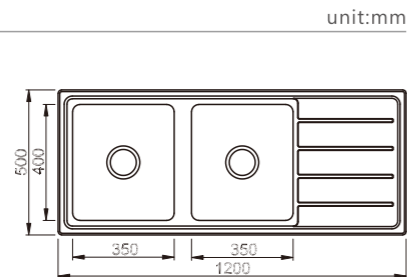

DB576A

dimensions: 580x400
2 bowls: 300x350, 200x350
depth:180

Inner corners R25 pressed

DB577A

dimensions: 680x400
2 bowls: 400x350, 200x350
depth:200

Inner corners R25 pressed

DB578A

dimensions: 780x450
2 bowls: 350x400, 350x400
depth:200

dimensions: 450x400
1 bowl: 400x350
depth: 200

Inner corners R25 pressed

YH270A

dimensions: 440x440
1 bowl: 400x400
depth: 210

Inner corners R25 pressed

R80

NH381C

dimensions: 860x500
1 bowl: 350x400
depth:200

unit:mm

Inner corners R25 pressed

**NH382C-1 LHB
NH382C-2 RHB**

dimensions: 1000x500
2 bowls: 350x400,200x350
depth:200

unit:mm

Inner corners R25 pressed

**NH383C-1 LHB
NH383C-2 RHB**

dimensions: 1160x500
2 bowls: 350x400,300x350
depth: 200

unit:mm

Inner corners R25 pressed

NH387C

dimensions: 1200x500
2 bowls: 350x400,350x400
depth: 200

unit:mm

Inner corners R25 pressed

NH381CR

dimensions: 860x500
1 bowl: 350x410
depth:180