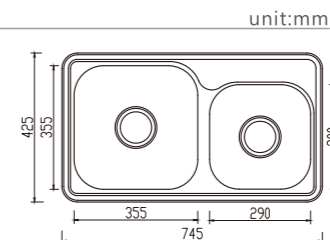

dimensions: 1230x480
2 bowls: 410x355,278x278

depth:180

DH452SF

dimensions: 1500x500
2 bowls: 355x410,355x410

depth:180

EUROPEAN Products

DB678S

dimensions: 890x480
3 bowls: 315x380, 155x300, 270x370
depth: 170

DB554S

dimensions: 920x435
2 bowls: 380x330, 380x330
depth: 170

DB690S

dimensions: 980x480
3 bowls: 330x380, 155x300, 330x380
depth: 170

DB688S

dimensions: 1020x500
3 bowls: 355x410, 155x300, 355x410
depth: 180

DB698S

dimensions: 1080x480
3 bowls: 315x380, 278x278, 315x380
depth: 170

DB689S

dimensions: 1080x495
3 bowls: 355x410, 200x300, 355x410
depth: 180

DB608C

dimensions: 625x495
2 bowls: 355x410, 155x300
depth: 180

DB559C

dimensions: 730x465
2 bowls: 330x380, 280x330
depth: 170

DB506C

dimensions: 745x425
2 bowls: 355x355, 290x300
depth: 180

DB630C

dimensions: 820x490
2 bowls: 355x410, 355x355
depth: 180

DB631C

dimensions: 830x440
2 bowls: 410x355, 300x290
depth: 180