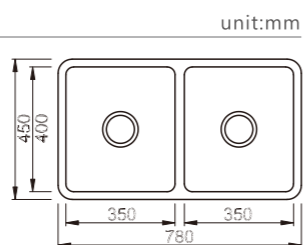

DB576A

dimensions: 580x400
2 bowls: 300x350, 200x350
depth:180

Inner corners R25 pressed

DB577A

dimensions: 680x400
2 bowls: 400x350, 200x350
depth:200

Inner corners R25 pressed

DB578A

dimensions: 780x450
2 bowls: 350x400, 350x400
depth:200

Inner corners R25 pressed

YH266A

dimensions: 250x400
1 bowl: 200x350
depth:160

Inner corners R25 pressed

YH267A

dimensions: 350x400
1 bowl: 300x350
depth:180

Inner corners R25 pressed

YH268A

dimensions: 450x400
1 bowl: 400x350
depth: 200

Inner corners R25 pressed

YH270A

dimensions: 440x440
1 bowl: 400x400
depth: 210

Inner corners R25 pressed

R80

NH381C

dimensions: 860x500
1 bowl: 350x400
depth:200