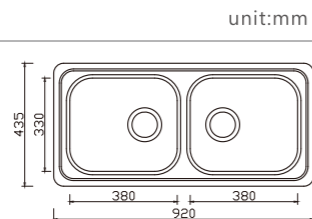

dimensions: 1200x500
2 bowls: 380x405,290x300

depth:180

NH377CF-1

NH377SF-1

dimensions: 1200x500
2 bowls: 380x405,290x300

depth:180

NH358CF

NH358SF

dimensions: 1230x480
2 bowls: 410x355,278x278

depth:180

DH452SF

dimensions: 1500x500
2 bowls: 355x410,355x410

depth:180

EUROPEAN Products

DB678S

dimensions: 890x480
3 bowls: 315x380, 155x300, 270x370
depth: 170

DB554S

dimensions: 920x435
2 bowls: 380x330, 380x330
depth: 170

DB690S

dimensions: 980x480
3 bowls: 330x380, 155x300, 330x380
depth: 170

DB688S

dimensions: 1020x500
3 bowls: 355x410, 155x300, 355x410
depth: 180

DB698S

dimensions: 1080x480
3 bowls: 315x380, 278x278, 315x380
depth: 170

DB689S

dimensions: 1080x495
3 bowls: 355x410, 200x300, 355x410
depth: 180

DB608C

dimensions: 625x495
2 bowls: 355x410, 155x300
depth: 180