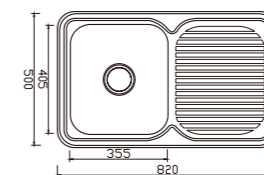

dimensions: 820x500
1 bowl: 355x405

depth:180