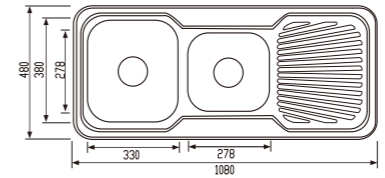

dimensions: 780x480

1 bowl: 330x380

depth:170

NH339CF-4

dimensions: 780x480

1 bowl: 330x380

depth:170

NH339SF-5

2 bowls: 330x380,200x300

depth:170

NH365CF-2

NH365SF-2

dimensions: 980x480

2 bowls: 330x380,200x300

depth:170

NH365CF-3

dimensions: 980x480

2 bowls: 330x380,200x300

depth:170

NH365CF-4

dimensions: 980x480

2 bowls: 330x380,200x300

depth:170

NH357C-1
NH357S-1
 dimensions: 1080x480
 2 bowls: 315x380,278x278
 depth:170

NH357CF-1
NH357SF-1
 dimensions: 1080x480
 2 bowls: 315x380,278x278
 depth:170

NH357C-2
NH357S-2
 dimensions: 1080x480
 2 bowls: 330x380,278x278
 depth:170

NH357CF-2
NH357SF-2
 dimensions: 1080x480
 2 bowls: 330x380,278x278
 depth:170