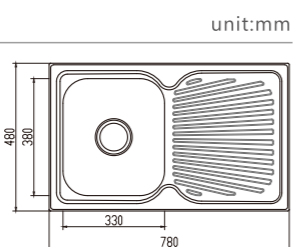

depth:180

NH358S unit:mm

dimensions: 1225x465
2 bowls: 410x355,278x278

depth:170

NH308S unit:mm

dimensions: 1325x500
3 bowls: 355x410,155x300,355x410

depth:180

EUROPEAN Products

NH339C-1

NH339S-1

dimensions: 780x480

1 bowl: 315x380

depth:170

NH339C-2

NH339S-2

dimensions: 780x480

1 bowl: 330x380

depth:170

NH339CF-2

NH339SF-2

dimensions: 780x480

1 bowl: 330x380

depth:170

NH339CF-3

dimensions: 780x480

1 bowl: 330x380

depth:170

NH339CF-4

dimensions: 780x480

1 bowl: 330x380

depth:170

NH339SF-5