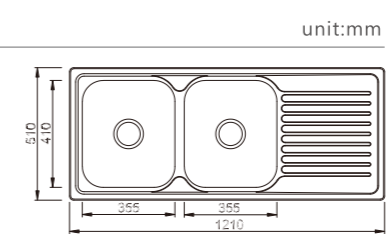

YH6845A

dimensions: 680x457
1 bowl: 630x407
depth:200

NEW

Inner corners R20 pressed

NH339C-3

dimensions: 780x480
1 bowl: 315x380

depth: 170

NEW

DH451C-3

dimensions: 1390x485
2 bowls: 315x380, 315x380

depth: 170

NEW

New Products

NH395C

dimensions: 810x510
1 bowl: 355x410

depth: 180

NEW

NH396C

dimensions: 1010x510
2 bowls: 355x410, 200x300

depth: 180

NEW

NH397C

dimensions: 1210x510
2 bowls: 355x410, 355x410

depth: 180

NEW

GRAND New Products LAY-ON EDGE

DH401D

dimensions: 902x570
1 bowl: 525x425

depth: 240

NEW

DH402D

dimensions: 1202x570
1 bowl: 525x425