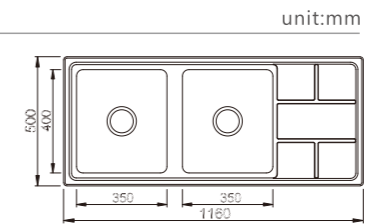

YH272A

dimensions: 550x450
1 bowl: 500x400
depth: 210

NEW

Inner corners R25 pressed

YH269A

dimensions: 380x440
1 bowl: 340x400
depth: 210

NEW

Inner corners R25 pressed

NH384C

dimensions: 1160x500
2 bowls: 350x400, 350x400
depth:200

NEW

Inner corners R25 pressed

NH385C

dimensions: 1160x500
2 bowls: 350x400, 350x400
depth:200

NEW

Inner corners R25 pressed

NH386C

dimensions: 1160x500
2 bowls: 350x400, 350x400
depth:200

NEW

Inner corners R25 pressed

YH5846A

dimensions: 585x460
1 bowl: 535x410
depth:200

NEW

Inner corners R20 pressed

YH6845A

dimensions: 680x457
1 bowl: 630x407
depth:200

NEW

Inner corners R20 pressed

NH339C-3

dimensions: 780x480
1 bowl: 315x380

depth: 170

NEW