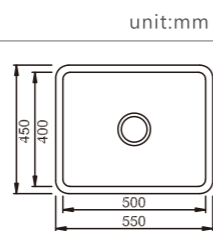

YH271A

dimensions: 500x450
1 bowl: 450x400
depth:200

NEW

Inner corners R25 pressed

YH272CJ

dimensions: 580x530
1 bowl: 500x400
depth:210

NEW

Inner corners R25 pressed

YH272A

dimensions: 550x450
1 bowl: 500x400
depth: 210

NEW

Inner corners R25 pressed

YH269A

dimensions: 380x440
1 bowl: 340x400
depth: 210

NEW

Inner corners R25 pressed

NH384C

dimensions: 1160x500
2 bowls: 350x400, 350x400
depth:200

NEW

Inner corners R25 pressed

NH385C

dimensions: 1160x500
2 bowls: 350x400, 350x400
depth:200

NEW

Inner corners R25 pressed

NH386C

dimensions: 1160x500
2 bowls: 350x400, 350x400
depth:200

NEW

Inner corners R25 pressed

YH5846A

dimensions: 585x460
1 bowl: 535x410
depth:200

NEW

Inner corners R20 pressed