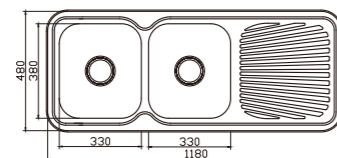

NH357CF-3
 dimensions: 1080x480
 2 bowls: 330x380,278x278
 depth:170

NH357CF-4
 dimensions: 1080x480
 2 bowls: 330x380,278x278
 depth:170

NH357SF-5
 dimensions: 1080x480
 2 bowls: 330x380,278x278
 depth:170

EUROPEAN Products

NH359C-1

unit:mm

NH359S-1

dimensions: 1180x480
2 bowls: 315x380,315x380
depth:170

NH359C-2

unit:mm

NH359S-2

dimensions: 1180x480
2 bowls: 330x380,330x380
depth:170

NH359CF-2

unit:mm

NH359SF-2

dimensions: 1180x480
2 bowls: 330x380,330x380
depth:170

NH359CF-3

unit:mm

dimensions: 1180x480
2 bowls: 330x380,330x380
depth:170

NH359CF-4

unit:mm

dimensions: 1180x480
2 bowls: 330x380,330x380
depth:170

NH359SF-5

unit:mm

dimensions: 1180x480
2 bowls: 330x380,330x380
depth:170

EUROPEAN Products

DH451C-1