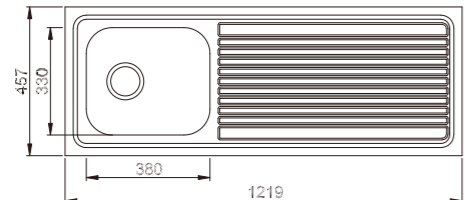

depth:170

NH336D

dimensions: 1219x457
1 bowl: 380x330

depth:170

NEW

DH446D

dimensions: 1182x486
1 bowl: 380x330

depth:170