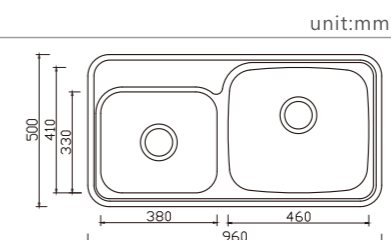

DB554S

dimensions: 920x435
2 bowls: 380x330, 380x330
depth: 170

DB690S

dimensions: 980x480
3 bowls: 330x380, 155x300, 330x380
depth: 170

DB688S

dimensions: 1020x500
3 bowls: 355x410, 155x300, 355x410
depth: 180

DB698S

dimensions: 1080x480
3 bowls: 315x380, 278x278, 315x380
depth: 170

DB689S

dimensions: 1080x495
3 bowls: 355x410, 200x300, 355x410
depth: 180

DB608C

dimensions: 625x495
2 bowls: 355x410, 155x300
depth: 180

DB559C

dimensions: 730x465
2 bowls: 330x380, 280x330
depth: 170

DB506C

dimensions: 745x425
2 bowls: 355x355, 290x300
depth: 180

DB630C

dimensions: 820x490
2 bowls: 355x410, 355x355
depth: 180

DB631C

dimensions: 830x440
2 bowls: 410x355, 300x290
depth: 180

DB653S

dimensions: 960x500
2 bowls: 380x330, 460x410
depth: 180

DB658S

dimensions: 780x480
2 bowls: 315x380,315x380

depth:170

**DB649C****DB649S**

dimensions: 820x500
2 bowls: 355x410,355x410

depth:180