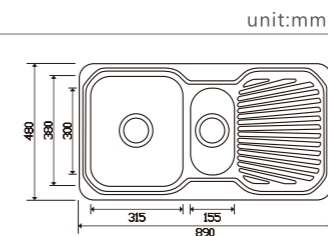

1 bowl: 330x380

depth:170

NH339CF-2

NH339SF-2

dimensions: 780x480

1 bowl: 330x380

depth:170

NH339CF-3

dimensions: 780x480

1 bowl: 330x380

depth:170

NH339CF-4

dimensions: 780x480

1 bowl: 330x380

depth:170

NH339SF-5

dimensions: 780x480

1 bowl: 330x380

depth:170

NH356CF-1

NH356SF-1

dimensions: 890x480

2 bowls: 315x380,155x300

depth:170

NH356C-2

NH356S-2

dimensions: 890x480

2 bowls: 315x380,155x300

depth:170

NH365C-2

NH365S-2

dimensions: 980x480