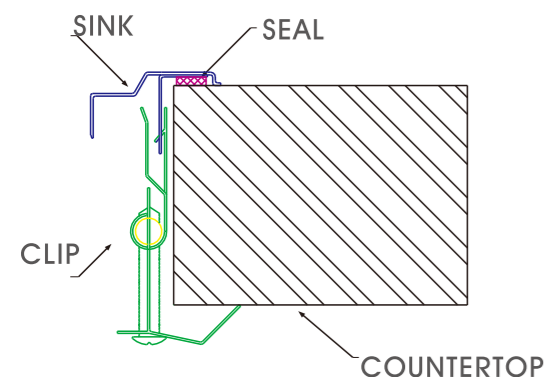

The stainless steel sinks from our factory are manufactured with the greatest care using the highest quality stainless steel. You can look forward to many years of trouble-free service.

Stainless steel AISI304 has strong anti-rust characteristic, but does not mean NONRUST under some specific environment. Here are some tips which may help care for and maintain the sinks

Maintenance Tips

- Frequent and regular cleaning is highly recommended
- Keep your sink free of any standing water and do not allow any mineral deposits
- Do not leave cleaning pads in the sink overnight, it may make the surface fade and cause rust
- Do not use your sink as a cutting surface, it will be scratched and bent
- Do not leave any rusty articles in/ on the sink
- Do not use abrasive pads or cleaners on cleaning the sink
- Do not use cleaning agents containing chlorine (generally sodium hypochlorite) or hydrochloric acid
- Gas/ Vapour from open bottles of bleach or chemical cleaners in the cabinets could attack the underside of the sink
- Avoid direct or prolonged contact with rusting iron objects (cast-iron pans or iron filings)

Installation Guide

For Topmount Sink