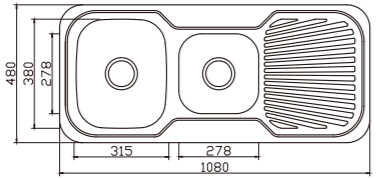

dimensions: 780x480

1 bowl: 330x380

depth:170

NH339CF-4

dimensions: 780x480

1 bowl: 330x380

depth:170

NH339SF-5

2 bowls: 330x380,200x300

depth:170

NH365CF-2

NH365SF-2

dimensions: 980x480

2 bowls: 330x380,200x300

depth:170

NH365CF-3

dimensions: 980x480

2 bowls: 330x380,200x300

depth:170

NH365CF-4

dimensions: 980x480

2 bowls: 330x380,200x300

depth:170

NH357C-1
NH357S-1
 dimensions: 1080x480
 2 bowls: 315x380,278x278
 depth:170

NH357CF-1
NH357SF-1
 dimensions: 1080x480
 2 bowls: 315x380,278x278
 depth:170

NH357C-2
NH357S-2
 dimensions: 1080x480
 2 bowls: 330x380,278x278
 depth:170

NH357CF-2
NH357SF-2
 dimensions: 1080x480
 2 bowls: 330x380,278x278
 depth:170