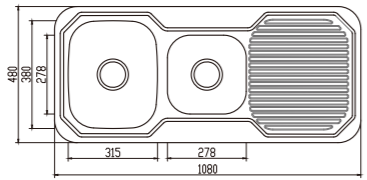

2 bowls: 330x380,200x300

depth:170

NH365CF-2

NH365SF-2

dimensions: 980x480

2 bowls: 330x380,200x300

depth:170

NH365CF-3

dimensions: 980x480

2 bowls: 330x380,200x300

depth:170

NH365CF-4

dimensions: 980x480

2 bowls: 330x380,200x300

depth:170

NH357C-1
NH357S-1
 dimensions: 1080x480
 2 bowls: 315x380,278x278
 depth:170

NH357CF-1
NH357SF-1
 dimensions: 1080x480
 2 bowls: 315x380,278x278
 depth:170

NH357C-2
NH357S-2
 dimensions: 1080x480
 2 bowls: 330x380,278x278
 depth:170

NH357CF-2
NH357SF-2
 dimensions: 1080x480
 2 bowls: 330x380,278x278
 depth:170