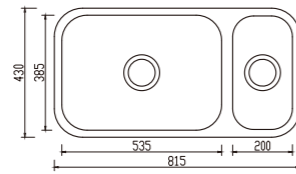

DB564A

unit:mm
dimensions: 815x430
2 bowls: 535x385,200x385,
depth:220