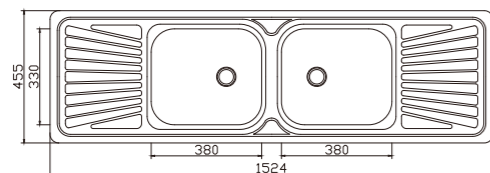

DH450SF unit:mm

dimensions: 1524x455
2 bowls: 380x330,380x330

depth:170