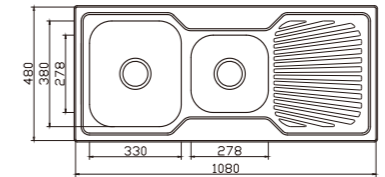

dimensions: 980x480

2 bowls: 330x380,200x300

depth:170

NH365CF-4

dimensions: 980x480

2 bowls: 330x380,200x300

depth:170

NH357C-1
NH357S-1
 dimensions: 1080x480
 2 bowls: 315x380,278x278
 depth:170

NH357CF-1
NH357SF-1
 dimensions: 1080x480
 2 bowls: 315x380,278x278
 depth:170

NH357C-2
NH357S-2
 dimensions: 1080x480
 2 bowls: 330x380,278x278
 depth:170

NH357CF-2
NH357SF-2
 dimensions: 1080x480
 2 bowls: 330x380,278x278
 depth:170

NH357CF-3
 dimensions: 1080x480
 2 bowls: 330x380,278x278
 depth:170

NH357CF-4
 dimensions: 1080x480
 2 bowls: 330x380,278x278
 depth:170

NH357SF-5
 dimensions: 1080x480
 2 bowls: 330x380,278x278
 depth:170