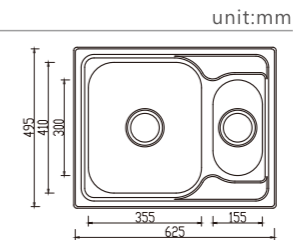

dimensions: 1230x480
2 bowls: 410x355,278x278

depth:180

DH452SF

dimensions: 1500x500
2 bowls: 355x410,355x410

depth:180

EUROPEAN Products

DB678S

dimensions: 890x480
3 bowls: 315x380, 155x300, 270x370
depth: 170

DB554S

dimensions: 920x435
2 bowls: 380x330, 380x330
depth: 170

DB690S

dimensions: 980x480
3 bowls: 330x380, 155x300, 330x380
depth: 170

DB688S

dimensions: 1020x500
3 bowls: 355x410, 155x300, 355x410
depth: 180

DB698S

dimensions: 1080x480
3 bowls: 315x380, 278x278, 315x380
depth: 170

DB689S

dimensions: 1080x495
3 bowls: 355x410, 200x300, 355x410
depth: 180

DB608C

dimensions: 625x495
2 bowls: 355x410, 155x300
depth: 180

DB559C

dimensions: 730x465
2 bowls: 330x380, 280x330
depth: 170

DB506C

dimensions: 745x425
2 bowls: 355x355, 290x300
depth: 180

DB630C

dimensions: 820x490
2 bowls: 355x410, 355x355
depth: 180

DB631C

dimensions: 830x440
2 bowls: 410x355, 300x290
depth: 180