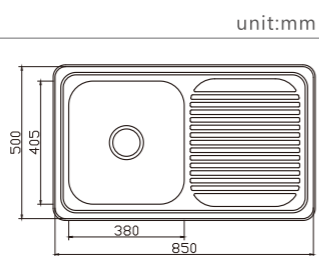

unit:mm

DH451SF-2

dimensions: 1380x480
2 bowls: 330x380,330x380
depth:170

DH451CF-3

unit:mm

dimensions: 1380x480
2 bowls: 330x380,330x380
depth:170

DH451CF-4

unit:mm

dimensions: 1380x480
2 bowls: 330x380,330x380
depth:170

DH451SF-5

unit:mm

dimensions: 1380x480
2 bowls: 330x380,330x380
depth:170

EUROPEAN Products

NH346C-1

NH346S-1

dimensions: 850x500
1 bowl: 380x405

depth:180

NH346CF-1

NH346SF-1

dimensions: 850x500
1 bowl: 380x405

depth:170

NH346C-2

dimensions: 850x500
1 bowl: 380x405

depth:180

NH366C-2

dimensions: 1010x500
2 bowls: 355x410,200x300

depth:180

NH366C-1

NH366S-1

dimensions: 1010x495
2 bowls: 355x405,200x300

depth:180

NH366CF-1