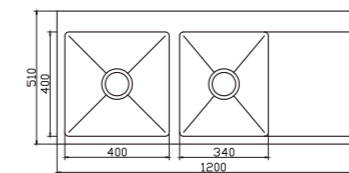

DB576A

dimensions: 580x400
2 bowls: 300x350, 200x350
depth:180

Inner corners R25 pressed

DB577A

dimensions: 680x400
2 bowls: 400x350, 200x350
depth:200

Inner corners R25 pressed

DB578A

dimensions: 780x450
2 bowls: 350x400, 350x400
depth:200

depth:200

FF10052KRJP

unit:mm

dimensions: 1000x520
2 bowls: 340x400,180x400

depth:220

FF11144ARP

unit:mm

dimensions: 1114x440
2 bowls: 340x400,340x400

depth: 200

FF12051ARJP

unit:mm

dimensions: 1200x510
2 bowls: 400x400,340x400

depth: 200

FF13052ARP

unit:mm

dimensions: 1308x527
2 bowls: 502x464,349x464

depth: 200

HANDMADE Products

FB7345AR

dimensions: 730x450
2 bowls: 400x400,250x400

unit:mm

depth:200

FB7644AR

dimensions: 760x440
2 bowls: 340x400,340x400