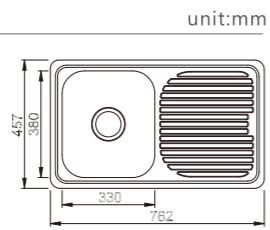

NEW

NH396C

dimensions: 1010x510
2 bowls: 355x410, 200x300

depth: 180

NEW

NH397C

dimensions: 1210x510
2 bowls: 355x410, 355x410

depth: 180

NEW

GRAND New Products LAY-ON EDGE

DH401D

dimensions: 902x570
1 bowl: 525x425

depth: 240

NEW

DH402D

dimensions: 1202x570
1 bowl: 525x425

depth: 240

NEW

NH391S

dimensions: 762x457
1 bowl: 330x380

depth: 170

NEW

NH392S

dimensions: 915x457
1 bowl: 480x380

depth: 190

NEW

NH393S

dimensions: 1016x508
1 bowl: 450x400

depth: 190

NEW

NH394S

dimensions: 1219x508
2 bowl: 355x410, 355x410