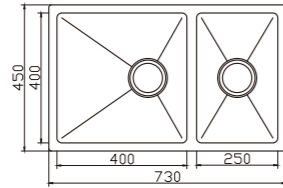

DB576A

dimensions: 580x400
2 bowls: 300x350, 200x350
depth:180

Inner corners R25 pressed

DB577A

dimensions: 680x400
2 bowls: 400x350, 200x350
depth:200

Inner corners R25 pressed

DB578A

dimensions: 780x450
2 bowls: 350x400, 350x400
depth:200

depth: 200

FF12051ARJP

unit:mm

dimensions: 1200x510
2 bowls: 400x400,340x400

depth: 200

FF13052ARP

unit:mm

dimensions: 1308x527
2 bowls: 502x464,349x464

depth: 200

HANDMADE Products

FB7345AR

dimensions: 730x450
2 bowls: 400x400,250x400

unit:mm

depth:200

FB7644AR

dimensions: 760x440
2 bowls: 340x400,340x400

unit:mm

depth:200

FB8345AR

dimensions: 830x450
2 bowls: 500x400,250x400

unit:mm

depth: 200

FB8651ARJ

dimensions: 860x510
2 bowls: 340x410,430x410