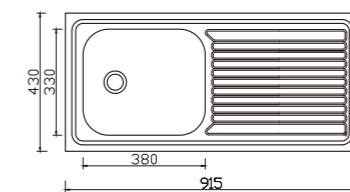

NH331D

unit:mm
dimensions: 915x430
1 bowl: 380x330
depth:170