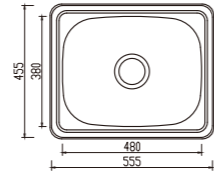

YH235C (35L)

unit:mm

dimensions: 555x455
1 bowl: 480x380

depth:200

YH236C (45L)

unit:mm

dimensions: 600x500
1 bowl: 525x425

depth:240