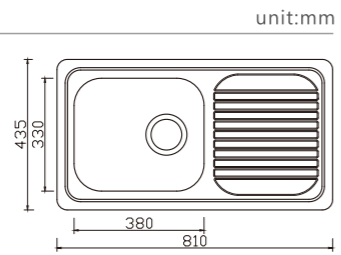

NH331S-2 (RHB)

dimensions: 915x430
1 bowl: 380x315

depth:170

NH330C

NH330S

dimensions: 810x435
1 bowl: 380x330

depth:170

NH327S