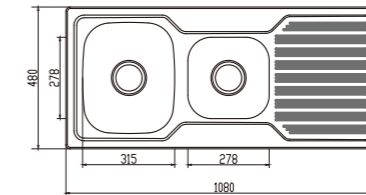

EUROPEAN Products

DB655C

dimensions: 890x500
2 bowls: 380x405, 380x405

depth: 180

NH346C-4

dimensions: 850x500
1 bowl: 380x405

depth: 180

NH380C-3

dimensions: 1080x500
2 bowls: 380x405, 200x380

depth: 180

NH352C

dimensions: 1260x500
2 bowls: 380x405, 380x405

depth: 180

NH339C-7

dimensions: 780x480
1 bowl: 315x380

depth: 170

NH365C-7

dimensions: 980x480
2 bowls: 315x380, 200x300

depth: 170

NH357C-7

dimensions: 1080x480
2 bowls: 315x380, 278x278

depth: 170

NH359C-7

dimensions: 1180x480
2 bowls: 315x380, 315x380

depth: 170

DH451C-7

dimensions: 1380x480
2 bowls: 315x380, 315x380

depth: 170

EUROPEAN Products

NH347C-3 (LHB) unit:mm

NH347C-4 (RHB)

dimensions: 820x500
1 bowl: 355x410