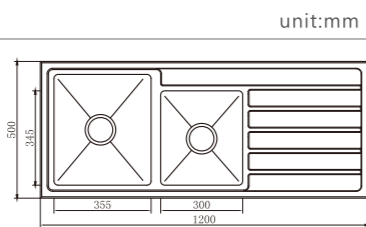

DB576A

dimensions: 580x400
2 bowls: 300x350, 200x350
depth:180

Inner corners R25 pressed

DB577A

dimensions: 680x400
2 bowls: 400x350, 200x350
depth:200

Inner corners R25 pressed

DB578A

dimensions: 780x450
2 bowls: 350x400, 350x400
depth:200

dimensions: 1500x500
2 bowls: 355x410,355x410

depth:180

unit:mm

DH452S

dimensions: 1500x500
2 bowls: 355x410,355x410

depth:180

unit:mm

HANDMADE Products

GD8050KR

dimensions: 800x500
1 bowl: 355x405

depth:200

GF10850KR

dimensions: 1080x500
2 bowls: 355x400,250x290

depth:200

GF12050KR-1 (LHB)

GF12050KR-2 (RHB)

dimensions: 1200x500
2 bowls: 355x400,300x345

depth: 200

GF10848KR-1 (LHB)

GF10848KR-2 (RHB)

dimensions: 1080x480
2 bowls: 330x400,300x320

depth: 200

HANDMADE Products

FD8447AP