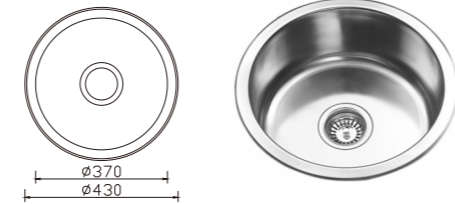

RH219K unit:mm

dimensions: Ø430
1 bowl: Ø370

depth:180