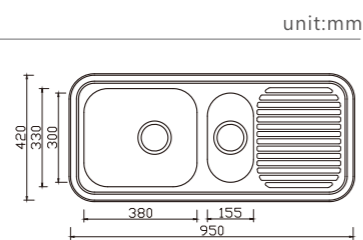

NH331S-2 (RHB)

dimensions: 915x430
1 bowl: 380x315

depth:170

NH330C

NH330S

dimensions: 810x435
1 bowl: 380x330

depth:170

NH327S

dimensions: 760x360
1 bowl: 370x270

depth:160

NH364C

dimensions: 950x420
2 bowls: 380x330,155x300

depth:170

NH329S

dimensions: 920x435
1 bowl: 380x315

depth:170

NH325C

dimensions: 950x420
1 bowl: 480x335

depth:170

NH324N

dimensions: 590x370
1 bowl: 340x300

depth:165

EUROPEAN Products

NH307S