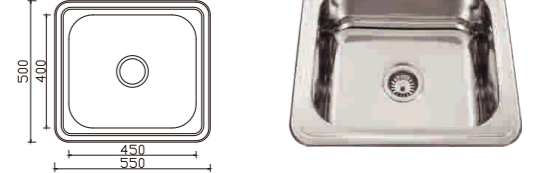

dimensions: 447x440
1 bowl: 380x330

depth:170

YH238C unit:mm

dimensions: 490x440
1 bowl: 410x355

depth:180

YH245C unit:mm

dimensions: 550x500
1 bowl: 450x400

depth:190

YH215KJ unit:mm

dimensions: 527x420
1 bowl: 480x355

depth:170

YH235CJ unit:mm

dimensions: 530x500
1 bowl: 480x380

depth:200

YH115B unit:mm

dimensions: 355x355
1 bowl: Ø275