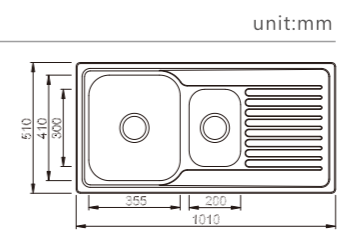

DH451C-3

dimensions: 1390x485
2 bowls: 315x380, 315x380

depth: 170

NEW

New Products

NH395C

dimensions: 810x510
1 bowl: 355x410

depth: 180

NEW

NH396C

dimensions: 1010x510
2 bowls: 355x410, 200x300

depth: 180

NEW

NH397C

dimensions: 1210x510
2 bowls: 355x410, 355x410

depth: 180

NEW

GRAND New Products LAY-ON EDGE

DH401D

dimensions: 902x570
1 bowl: 525x425

depth: 240

NEW

DH402D

dimensions: 1202x570
1 bowl: 525x425