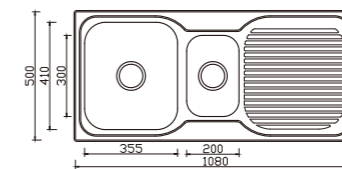

DB576A

dimensions: 580x400
2 bowls: 300x350, 200x350
depth:180

Inner corners R25 pressed

DB577A

dimensions: 680x400
2 bowls: 400x350, 200x350
depth:200

Inner corners R25 pressed

DB578A

dimensions: 780x450
2 bowls: 350x400, 350x400
depth:200

depth:180

NH357C-6 unit:mm

dimensions: 1080x480
2 bowls: 330x380,278x278

depth: 170

NH359C-6 unit:mm

dimensions: 1180x480
2 bowls: 330x380,330x380

depth: 170

NH377C-2 unit:mm

dimensions: 1200x500
2 bowls: 380x405,290x300

depth: 180

NH360C unit:mm

NH360S

dimensions: 1020x500
2 bowls: 355x410,155x300

depth:170

NH380C unit:mm

NH380S

dimensions: 1080x500
2 bowls: 355x410,200x300

depth:170

NH361C unit:mm

dimensions: 1120x500
2 bowls: 355x410,265x315

depth:170

NH351C unit:mm

NH351S

dimensions: 1200x500
2 bowls: 355x410,355x410