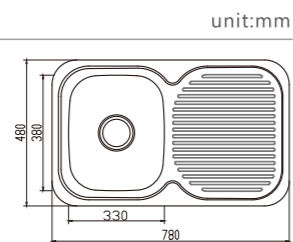

depth:180

NH358S unit:mm

dimensions: 1225x465
2 bowls: 410x355,278x278

depth:170

NH308S unit:mm

dimensions: 1325x500
3 bowls: 355x410,155x300,355x410

depth:180

EUROPEAN Products

NH339C-1

NH339S-1

dimensions: 780x480

1 bowl: 315x380

depth:170

NH339C-2

NH339S-2

dimensions: 780x480

1 bowl: 330x380

depth:170

NH339CF-2

NH339SF-2

dimensions: 780x480

1 bowl: 330x380

depth:170

NH339CF-3

dimensions: 780x480

1 bowl: 330x380

depth:170

NH339CF-4

dimensions: 780x480

1 bowl: 330x380

depth:170

NH339SF-5