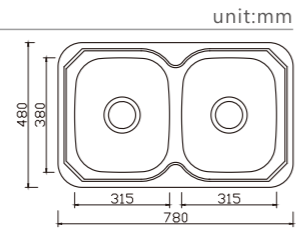

DB698S

dimensions: 1080x480
3 bowls: 315x380, 278x278, 315x380
depth: 170

DB689S

dimensions: 1080x495
3 bowls: 355x410, 200x300, 355x410
depth: 180

DB608C

dimensions: 625x495
2 bowls: 355x410, 155x300
depth: 180

DB559C

dimensions: 730x465
2 bowls: 330x380, 280x330
depth: 170

DB506C

dimensions: 745x425
2 bowls: 355x355, 290x300
depth: 180

DB630C

dimensions: 820x490
2 bowls: 355x410, 355x355
depth: 180

DB631C

dimensions: 830x440
2 bowls: 410x355, 300x290
depth: 180

DB653S

dimensions: 960x500
2 bowls: 380x330, 460x410
depth: 180

DB658S

dimensions: 780x480
2 bowls: 315x380,315x380

depth:170

**DB649C****DB649S**

dimensions: 820x500
2 bowls: 355x410,355x410

depth:180

**DB648S**

dimensions: 850x500
2 bowls: 355x410,355x410

depth:180

**DB607S**

dimensions: 860x440
2 bowls: 380x330,380x330

depth:170

**DB626S**

dimensions: 860x500
2 bowls: 380x405,380x405