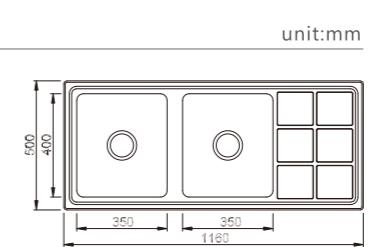

YH271A

dimensions: 500x450
1 bowl: 450x400
depth:200

NEW

Inner corners R25 pressed

YH272CJ

dimensions: 580x530
1 bowl: 500x400
depth:210

NEW

Inner corners R25 pressed

YH272A

dimensions: 550x450
1 bowl: 500x400
depth: 210

NEW

Inner corners R25 pressed

YH269A

dimensions: 380x440
1 bowl: 340x400
depth: 210

NEW

Inner corners R25 pressed

NH384C

dimensions: 1160x500
2 bowls: 350x400, 350x400
depth:200

NEW

Inner corners R25 pressed

NH385C

dimensions: 1160x500
2 bowls: 350x400, 350x400
depth:200

NEW

Inner corners R25 pressed

NH386C

dimensions: 1160x500
2 bowls: 350x400, 350x400
depth:200

NEW

Inner corners R25 pressed

YH5846A

dimensions: 585x460
1 bowl: 535x410
depth:200

NEW

Inner corners R20 pressed