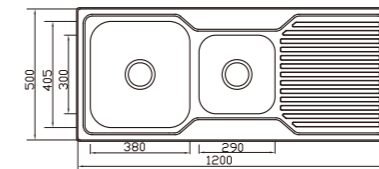

NH366SF-1

dimensions: 1010x495
2 bowls: 355x405,200x300

depth:180

EUROPEAN Products

NH367SF

dimensions: 1120x500
2 bowls: 355x410,265x315

depth:180

NH377C-3

dimensions: 1200x500
2 bowls: 380x405,290x300

depth:180

NH377CF-1

NH377SF-1

dimensions: 1200x500
2 bowls: 380x405,290x300

depth:180

NH358CF

NH358SF

dimensions: 1230x480
2 bowls: 410x355,278x278

depth:180

DH452SF

dimensions: 1500x500
2 bowls: 355x410,355x410

depth:180

EUROPEAN Products

DB678S

dimensions: 890x480
3 bowls: 315x380, 155x300, 270x370
depth: 170