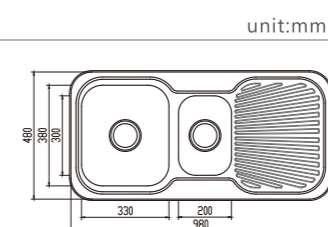

dimensions: 780x480

1 bowl: 330x380

depth:170

NH339CF-4

dimensions: 780x480

1 bowl: 330x380

depth:170

NH339SF-5

NH356C-2

NH356S-2

dimensions: 890x480

2 bowls: 315x380,155x300

depth:170

NH365C-2

NH365S-2

dimensions: 980x480

2 bowls: 330x380,200x300

depth:170

NH365CF-2

NH365SF-2

dimensions: 980x480

2 bowls: 330x380,200x300

depth:170

NH365CF-3

dimensions: 980x480

2 bowls: 330x380,200x300

depth:170

NH365CF-4

dimensions: 980x480

2 bowls: 330x380,200x300

depth:170

NH357C-1
NH357S-1
 dimensions: 1080x480
 2 bowls: 315x380,278x278
 depth:170