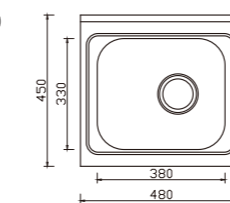

dimensions: 470x630
1 bowl: 380x540

depth:220

YH245BJ

dimensions: 555x565
1 bowl: 450x400

depth:200

YH126BJ

dimensions: 500x420
1 bowl: 440x289

depth: 175

YH128BJ

dimensions: 500x420
1 bowl: 440x289

depth: 175

YH121B

dimensions: 480x450
1 bowl: 380x330

depth:170

YH239L

dimensions: 460x520
1 bowl: 380x405