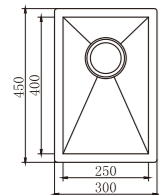

DB576A

dimensions: 580x400
2 bowls: 300x350, 200x350
depth:180

Inner corners R25 pressed

DB577A

dimensions: 680x400
2 bowls: 400x350, 200x350
depth:200

Inner corners R25 pressed

DB578A

dimensions: 780x450
2 bowls: 350x400, 350x400
depth:200

unit:mm

depth:200

FB8345AR

dimensions: 830x450
2 bowls: 500x400,250x400

unit:mm

depth: 200

FB8651ARJ

dimensions: 860x510
2 bowls: 340x410,430x410

- Chopping board
- Stainless steel tray
- Stainless steel colander

HANDMADE Products

FA4530A

unit:mm

dimensions: 300x450
1 bowl: 250x400
depth:200

FA3844AR

unit:mm

dimensions: 380x440
1 bowl: 340x400
depth:200

FA5545AR

unit:mm

dimensions: 550x450
1 bowl: 500x400
depth: 200

FA5151AJ

unit:mm

dimensions: 510x510
1 bowl: 450x400
depth:200

FA4337AR

dimensions: 370x430
1 bowl: 340x400
depth:25