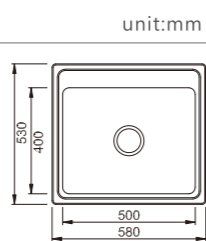

YH271A

dimensions: 500x450
1 bowl: 450x400
depth:200

NEW

Inner corners R25 pressed

YH272CJ

dimensions: 580x530
1 bowl: 500x400
depth:210

NEW

Inner corners R25 pressed

YH272A

dimensions: 550x450
1 bowl: 500x400
depth: 210

NEW

Inner corners R25 pressed

YH269A

dimensions: 380x440
1 bowl: 340x400
depth: 210

NEW

Inner corners R25 pressed

NH384C

dimensions: 1160x500
2 bowls: 350x400, 350x400
depth:200

NEW

Inner corners R25 pressed

NH385C

dimensions: 1160x500
2 bowls: 350x400, 350x400
depth:200

NEW

Inner corners R25 pressed

NH386C

dimensions: 1160x500
2 bowls: 350x400, 350x400
depth:200

NEW

Inner corners R25 pressed

YH5846A

dimensions: 585x460
1 bowl: 535x410
depth:200

NEW

Inner corners R20 pressed