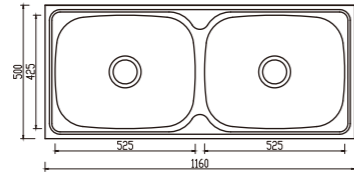

depth:200

NH304B

dimensions: 1000x600
1 bowl: 525x425

depth:200

NH303B

dimensions: 1200x600
2 bowls: 400x450, 400x450

depth:200

NH302B

dimensions: 1500x600
2 bowls: 450x400, 450x400

depth:200

DB454B

dimensions: 1800x600
2 bowls: 450x400, 450x400

depth:200

LAUNDRY TUB

DB652B (Twins 45L)

dimensions: 1160x500
2 bowls: 525x425, 525x425

depth:240

YH235L-1 (35L)

dimensions: 455x555
1 bowl: 380x480

depth:200

YH230B (27L)

dimensions: 500x390
1 bowl: 425x315

depth:200

YH235B-1 (35L)

dimensions: 555x455
1 bowl: 480x380

depth:200

YH236B (45L)

dimensions: 600x500
1 bowl: 525x425

depth:240

YH216B (45L)

dimensions: 630x470
1 bowl: 540x380

depth:220