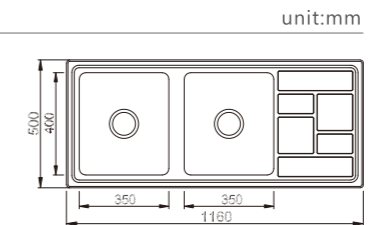

YH272A

dimensions: 550x450
1 bowl: 500x400
depth: 210

NEW

Inner corners R25 pressed

YH269A

dimensions: 380x440
1 bowl: 340x400
depth: 210

NEW

Inner corners R25 pressed

NH384C

dimensions: 1160x500
2 bowls: 350x400, 350x400
depth:200

NEW

Inner corners R25 pressed

NH385C

dimensions: 1160x500
2 bowls: 350x400, 350x400
depth:200

NEW

Inner corners R25 pressed

NH386C

dimensions: 1160x500
2 bowls: 350x400, 350x400
depth:200

NEW

Inner corners R25 pressed

YH5846A

dimensions: 585x460
1 bowl: 535x410
depth:200

NEW

Inner corners R20 pressed

YH6845A

dimensions: 680x457
1 bowl: 630x407
depth:200

NEW

Inner corners R20 pressed

NH339C-3

dimensions: 780x480
1 bowl: 315x380

depth: 170

NEW