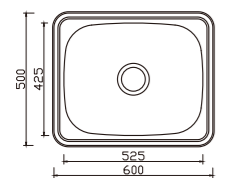

YH235C (35L)

unit:mm

dimensions: 555x455
1 bowl: 480x380

depth:200

YH236C (45L)

unit:mm

dimensions: 600x500
1 bowl: 525x425

depth:240