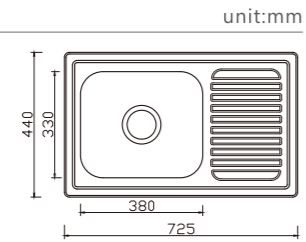

dimensions: 820x500
1 bowl: 355x410

depth:180

NH342S unit:mm

dimensions: 1000x500
1 bowl: 410x355

depth:180

NH347C-1 unit:mm

dimensions: 800x500
1 bowl: 355x405

depth:180

NH347C-2 NH347S-2 unit:mm

dimensions: 820x500
1 bowl: 355x405

depth:180

NH322C-1

NH322C-2

dimensions: 725x440
1 bowl: 380x330

depth:175

NH331S-1 (LHB)