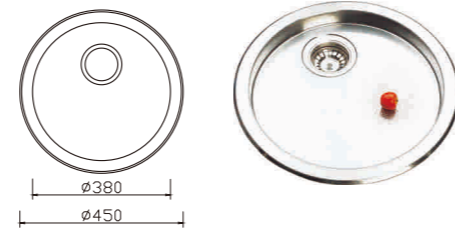

RH103K unit:mm

dimensions: Ø450
1 bowl: Ø380

depth:38