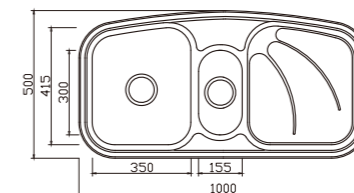

dimensions: 860x440
1 bowl: 380x330
depth:170

NH326S

dimensions: 860x500
1 bowl: 380x405
depth:170

NH353S

dimensions: 1000x500
2 bowls: 315x380, 155x300
depth:170

NH340S

dimensions: 1370x455
2 bowls: 380x330, 380x330
depth:170

NH349S

dimensions: 1200x435
2 bowls: 380x330, 380x330
depth:170

DH446S

dimensions: 1180x480
1 bowl: 380x330
depth:170

EUROPEAN Products

DB633C

dimensions: 635x505
2 bowls: 350x408, 155x300
depth:170

DH453C

dimensions: 965x505
2 bowls: 350x415, 155x300
depth:170

DB691C

dimensions: 1000x500
3 bowls: 350x415, 155x300, 350x415
depth:170

NH370C-1 (LHB)

dimensions: 1000x500
2 bowls: 350x415, 155x300
depth:170

NH371C-1 (LHB)

dimensions: 1160x510
2 bowls: 350x415, 300x340
depth:170

ROUND BOWL

ROUND BOWL

DB503K

dimensions: 915x485
2 bowls: Ø380, Ø380
depth: 180

DB504K

dimensions: 915x485
2 bowls: Ø380, Ø380
depth: 180

DB617K