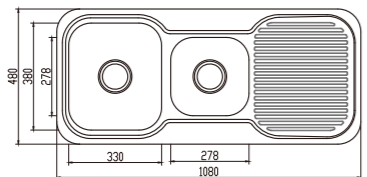

2 bowls: 330x380,200x300

depth:170

NH365CF-2

NH365SF-2

dimensions: 980x480

2 bowls: 330x380,200x300

depth:170

NH365CF-3

dimensions: 980x480

2 bowls: 330x380,200x300

depth:170

NH365CF-4

dimensions: 980x480

2 bowls: 330x380,200x300

depth:170

NH357C-1
NH357S-1
 dimensions: 1080x480
 2 bowls: 315x380,278x278
 depth:170

NH357CF-1
NH357SF-1
 dimensions: 1080x480
 2 bowls: 315x380,278x278
 depth:170

NH357C-2
NH357S-2
 dimensions: 1080x480
 2 bowls: 330x380,278x278
 depth:170

NH357CF-2
NH357SF-2
 dimensions: 1080x480
 2 bowls: 330x380,278x278
 depth:170