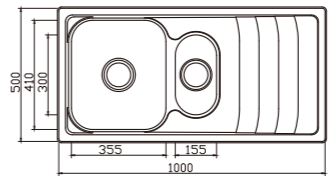

**DB648S**

dimensions: 850x500
2 bowls: 355x410,355x410

depth:180

**DB607S**

dimensions: 860x440
2 bowls: 380x330,380x330

depth:170

**DB626S**

dimensions: 860x500
2 bowls: 380x405,380x405

depth:170

**DB650S**

dimensions: 880x480
2 bowls: 480x380,270x370

depth:185

**DB654S**

dimensions: 1040x500
2 bowls: 460x410,460x410

depth:170

EUROPEAN Products

NH316CT

dimensions: 860x500
1 bowl: 355x405

depth:180

**NH310CT**

dimensions: 1000x500
2 bowls: 355x410,155x300

depth: 180

**NH311CT**

dimensions: 1160x500
2 bowls: 355x410,355x410

depth: 180

**NH310CE**

dimensions: 1000x500
2 bowls: 355x410,155x300

depth:180

**NH311CE**

dimensions: 1160x500
2 bowls: 355x410,300x340

depth:180

**NH316CE**