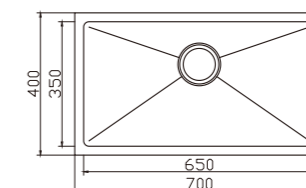

DB576A

dimensions: 580x400
2 bowls: 300x350, 200x350
depth:180

Inner corners R25 pressed

DB577A

dimensions: 680x400
2 bowls: 400x350, 200x350
depth:200

Inner corners R25 pressed

DB578A

dimensions: 780x450
2 bowls: 350x400, 350x400
depth:200

- Chopping board
- Stainless steel tray
- Stainless steel colander

HANDMADE Products

FA4530A

unit:mm

dimensions: 300x450
1 bowl: 250x400
depth:200

FA3844AR

unit:mm

dimensions: 380x440
1 bowl: 340x400
depth:200

FA5545AR

unit:mm

dimensions: 550x450
1 bowl: 500x400
depth: 200

FA5151AJ

unit:mm

dimensions: 510x510
1 bowl: 450x400
depth:200

FA4337AR

dimensions: 370x430
1 bowl: 340x400
depth:25

unit:mm

FA7040AR

unit:mm

dimensions: 700x400
1 bowl: 650x350
depth: 200

FA4545AR

dimensions: 450x450
1 bowl: 400x400
depth: 200

unit:mm

FA8148A