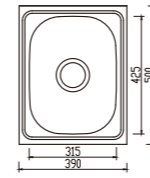

dimensions: 555x455
1 bowl: 480x380

depth:200

YH236B (45L)

dimensions: 600x500
1 bowl: 525x425

depth:240

YH216B (45L)

dimensions: 630x470
1 bowl: 540x380

depth:220

YH247BJ

dimensions: 355x565
1 bowl: 267x410

depth:240

YH230L (27L)

dimensions: 390x500
1 bowl: 315x425

depth:200

YH236L (45L)

dimensions: 500x600
1 bowl: 425x525

depth:240

YH237B (45L)

dimensions: 560x460
1 bowl: 525x425

depth:240

YH237L (45L)

dimensions: 460x560
1 bowl: 425x525

depth:240

YH216L (45L)