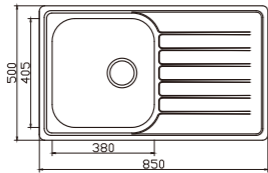

unit:mm

FA7040AR

unit:mm

dimensions: 700x400
1 bowl: 650x350
depth: 200

FA4545AR

dimensions: 450x450
1 bowl: 400x400
depth: 200

unit:mm

FA8148A

unit:mm

dimensions: 813x482
1 bowl: 762x362
depth: 200

FA4952ARJ

dimensions: 490x520
1 bowl: 444x394
depth:200

unit:mm

FA8251ARJ

unit:mm

dimensions: 820x510
1 bowl: 760x410
depth: 200

EUROPEAN Products

DB655C

dimensions: 890x500
2 bowls: 380x405, 380x405

depth: 180

NH346C-4

dimensions: 850x500
1 bowl: 380x405

depth: 180

NH380C-3

dimensions: 1080x500
2 bowls: 380x405, 200x380

depth: 180

NH352C

dimensions: 1260x500
2 bowls: 380x405, 380x405

depth: 180

NH339C-7

dimensions: 780x480
1 bowl: 315x380

depth: 170