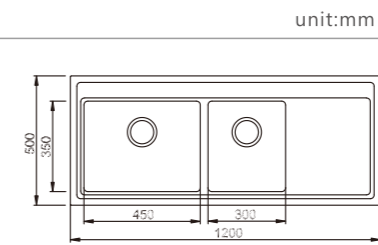

depth: 190

NEW

NH393S

dimensions: 1016x508
1 bowl: 450x400

depth: 190

NEW

NH394S

dimensions: 1219x508
2 bowl: 355x410, 355x410

depth: 180

NEW

FF12050ARJ

dimensions: 1200x500
2 bowls: 450x350, 300x350

depth: 200

NEW

FB7345ARJ

dimensions: 730x450
2 bowls: 247x340, 430x400

depth: 200

NEW

GD9145KR

dimensions: 915x457
1 bowl: 400x360

depth: 200

NEW

NH318C

dimensions: 720x440
1 bowl: Ø 370