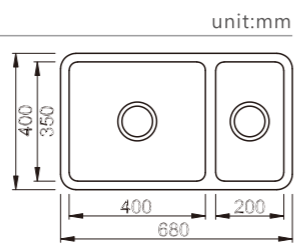

DB576A

dimensions: 580x400
2 bowls: 300x350, 200x350
depth:180

Inner corners R25 pressed

DB577A

dimensions: 680x400
2 bowls: 400x350, 200x350
depth:200

Inner corners R25 pressed

DB578A

dimensions: 780x450
2 bowls: 350x400, 350x400
depth:200

Inner corners R25 pressed

YH266A

dimensions: 250x400
1 bowl: 200x350
depth:160

Inner corners R25 pressed

YH267A

dimensions: 350x400
1 bowl: 300x350
depth:180

Inner corners R25 pressed

YH268A

dimensions: 450x400
1 bowl: 400x350
depth: 200

Inner corners R25 pressed

YH270A

dimensions: 440x440
1 bowl: 400x400
depth: 210

Inner corners R25 pressed

R80

NH381C

dimensions: 860x500
1 bowl: 350x400
depth:200