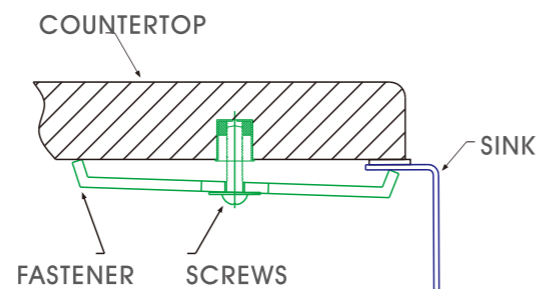

For Undermount Sink