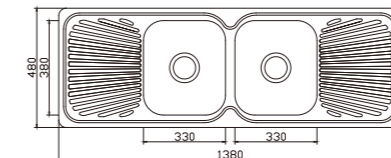

unit:mm

DH451S-1

dimensions: 1380x480
2 bowls: 315x380,315x380
depth:170

DH451C-2

unit:mm

DH451S-2

dimensions: 1380x480
2 bowls: 330x380,330x380
depth:170

DH451CF-2

unit:mm

DH451SF-2

dimensions: 1380x480
2 bowls: 330x380,330x380
depth:170

DH451CF-3

unit:mm

dimensions: 1380x480
2 bowls: 330x380,330x380
depth:170

DH451CF-4

unit:mm

dimensions: 1380x480
2 bowls: 330x380,330x380
depth:170

DH451SF-5

unit:mm

dimensions: 1380x480
2 bowls: 330x380,330x380
depth:170

EUROPEAN Products

NH346C-1

NH346S-1

dimensions: 850x500
1 bowl: 380x405