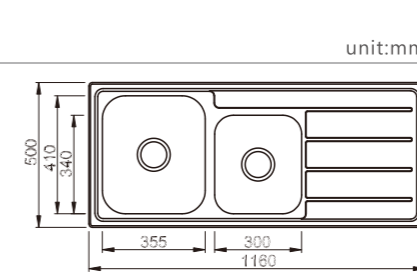

DB576A

dimensions: 580x400
2 bowls: 300x350, 200x350
depth:180

Inner corners R25 pressed

DB577A

dimensions: 680x400
2 bowls: 400x350, 200x350
depth:200

Inner corners R25 pressed

DB578A

dimensions: 780x450
2 bowls: 350x400, 350x400
depth:200

dimensions: 450x400
1 bowl: 400x350
depth: 200

Inner corners R25 pressed

YH270A

dimensions: 440x440
1 bowl: 400x400
depth: 210

Inner corners R25 pressed

R80

NH381C

dimensions: 860x500
1 bowl: 350x400
depth:200

unit:mm

Inner corners R25 pressed

NH387C

dimensions: 1200x500
2 bowls: 350x400,350x400
depth: 200

unit:mm

Inner corners R25 pressed

NH381CR

dimensions: 860x500
1 bowl: 350x410
depth:180

unit:mm

Inner corners R80 pressed

**NH382CR-1 LHB
NH382CR-2 RHB**

dimensions: 1000x500
2 bowls: 350x410,200x300
depth:180

unit:mm

Inner corners R80 pressed

**NH383CR-1 LHB
NH383CR-2 RHB**

dimensions: 1160x500
2 bowls: 350x410,300x340
depth: 180