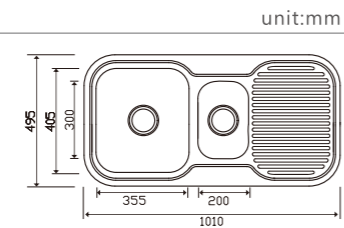

dimensions: 1380x480
2 bowls: 330x380,330x380
depth:170

DH451SF-5

unit:mm

dimensions: 1380x480
2 bowls: 330x380,330x380
depth:170

EUROPEAN Products

NH346C-1

NH346S-1

dimensions: 850x500
1 bowl: 380x405

depth:180

NH346CF-1

NH346SF-1

dimensions: 850x500
1 bowl: 380x405

depth:170

NH346C-2

dimensions: 850x500
1 bowl: 380x405

depth:180

NH366C-2

dimensions: 1010x500
2 bowls: 355x410,200x300

depth:180

NH366C-1

NH366S-1

dimensions: 1010x495
2 bowls: 355x405,200x300

depth:180

NH366CF-1

NH366SF-1

dimensions: 1010x495
2 bowls: 355x405,200x300

depth:180

EUROPEAN Products

NH367SF

dimensions: 1120x500
2 bowls: 355x410,265x315

depth:180

NH377C-3