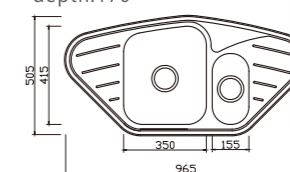

dimensions: 860x440
1 bowl: 380x330
depth:170

NH326S

dimensions: 860x500
1 bowl: 380x405
depth:170

NH353S

dimensions: 1000x500
2 bowls: 315x380, 155x300
depth:170

NH340S

dimensions: 1370x455
2 bowls: 380x330, 380x330
depth:170

NH349S

dimensions: 1200x435
2 bowls: 380x330, 380x330
depth:170

DH446S

dimensions: 1180x480
1 bowl: 380x330
depth:170

EUROPEAN Products

DB633C

dimensions: 635x505
2 bowls: 350x408, 155x300
depth:170

DH453C

dimensions: 965x505
2 bowls: 350x415, 155x300
depth:170

DB691C

dimensions: 1000x500
3 bowls: 350x415, 155x300, 350x415
depth:170

NH370C-1 (LHB)

dimensions: 1000x500
2 bowls: 350x415, 155x300
depth:170

NH371C-1 (LHB)