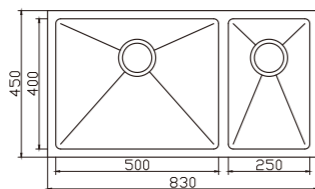

DB576A

dimensions: 580x400
2 bowls: 300x350, 200x350
depth:180

Inner corners R25 pressed

DB577A

dimensions: 680x400
2 bowls: 400x350, 200x350
depth:200

Inner corners R25 pressed

DB578A

dimensions: 780x450
2 bowls: 350x400, 350x400
depth:200

depth: 200

HANDMADE Products

FB7345AR

dimensions: 730x450
2 bowls: 400x400,250x400

unit:mm

depth:200

FB7644AR

dimensions: 760x440
2 bowls: 340x400,340x400

unit:mm

depth:200

FB8345AR

dimensions: 830x450
2 bowls: 500x400,250x400

unit:mm

depth: 200

FB8651ARJ

dimensions: 860x510
2 bowls: 340x410,430x410