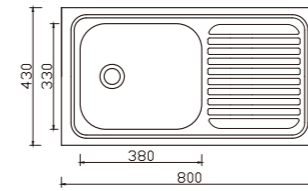

NH333D-1 (430mm width)

NH333D-2 (457mm width)

unit:mm
 dimensions: 765x430
 1 bowl: 380x330
 depth:170

NH330D

unit:mm
 dimensions: 800x430
 1 bowl: 380x330
 depth:170

NH330H-2

unit:mm
 dimensions: 800x430
 1 bowl: 380x330
 depth:170