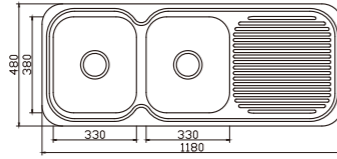

NH357CF-3
 dimensions: 1080x480
 2 bowls: 330x380,278x278
 depth:170

NH357CF-4
 dimensions: 1080x480
 2 bowls: 330x380,278x278
 depth:170

NH357SF-5
 dimensions: 1080x480
 2 bowls: 330x380,278x278
 depth:170

EUROPEAN Products

NH359C-1

unit:mm

NH359S-1

dimensions: 1180x480
2 bowls: 315x380,315x380
depth:170

NH359C-2

unit:mm

NH359S-2

dimensions: 1180x480
2 bowls: 330x380,330x380
depth:170

NH359CF-2

unit:mm

NH359SF-2

dimensions: 1180x480
2 bowls: 330x380,330x380
depth:170

NH359CF-3

unit:mm

dimensions: 1180x480
2 bowls: 330x380,330x380
depth:170