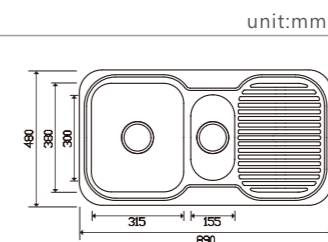

1 bowl: 330x380

depth:170

NH339CF-2

NH339SF-2

dimensions: 780x480

1 bowl: 330x380

depth:170

NH339CF-3

dimensions: 780x480

1 bowl: 330x380

depth:170

NH339CF-4

dimensions: 780x480

1 bowl: 330x380

depth:170

NH339SF-5

dimensions: 780x480

1 bowl: 330x380

depth:170

NH356CF-1

NH356SF-1

dimensions: 890x480

2 bowls: 315x380,155x300

depth:170

NH356C-2

NH356S-2

dimensions: 890x480

2 bowls: 315x380,155x300

depth:170

NH365C-2

NH365S-2

dimensions: 980x480