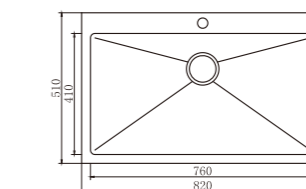

DB576A

dimensions: 580x400
2 bowls: 300x350, 200x350
depth:180

Inner corners R25 pressed

DB577A

dimensions: 680x400
2 bowls: 400x350, 200x350
depth:200

Inner corners R25 pressed

DB578A

dimensions: 780x450
2 bowls: 350x400, 350x400
depth:200

unit:mm

dimensions: 813x482
1 bowl: 762x362
depth: 200

FA4952ARJ

dimensions: 490x520
1 bowl: 444x394
depth:200

unit:mm

FA8251ARJ

unit:mm

dimensions: 820x510
1 bowl: 760x410
depth: 200

EUROPEAN Products

DB655C

dimensions: 890x500
2 bowls: 380x405, 380x405

depth: 180

NH346C-4

dimensions: 850x500
1 bowl: 380x405

depth: 180

NH380C-3

dimensions: 1080x500
2 bowls: 380x405, 200x380

depth: 180

NH352C

dimensions: 1260x500
2 bowls: 380x405, 380x405

depth: 180

NH339C-7

dimensions: 780x480
1 bowl: 315x380

depth: 170