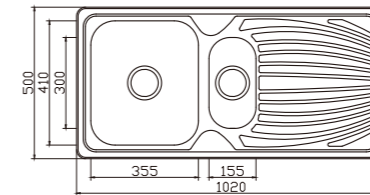

NH362S-2 (RHB)

dimensions: 1160x500
2 bowls: 450x400,300x340

depth:190

NH347CV-1

unit:mm

dimensions: 800x500
1 bowl: 355x410

depth:180

NH360CV

unit:mm

NH360SV

dimensions: 1020x500
2 bowls: 355x410,155x300

depth:180

NH361CV

unit:mm

dimensions: 1120x500
2 bowls: 355x410,265x315

depth:180