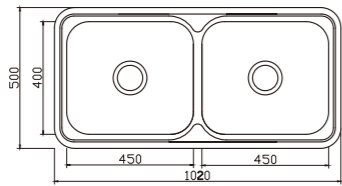

depth: 180

**NH310CE**

dimensions: 1000x500
2 bowls: 355x410,155x300

depth:180

**NH311CE**

dimensions: 1160x500
2 bowls: 355x410,300x340

depth:180

**NH316CE**

dimensions: 860x500
1 bowl: 355x410

depth:180

NH345S

unit:mm

dimensions: 860x500
1 bowl: 450x400

depth:190

DB632S

unit:mm

dimensions: 860x500
2 bowls: 450x400,300x340

depth:190

DB651S

unit:mm

dimensions: 1020x500
2 bowls: 450x400,450x400

depth:190

NH362S-1 (LHB)

unit:mm