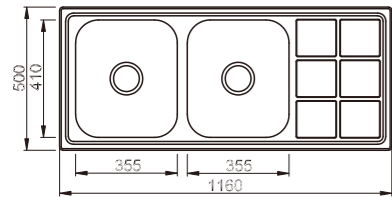

dimensions: 450x400
1 bowl: 400x350
depth: 200

Inner corners R25 pressed

YH270A

dimensions: 440x440
1 bowl: 400x400
depth: 210

Inner corners R25 pressed

R80

NH381C

dimensions: 860x500
1 bowl: 350x400
depth:200

unit:mm

Inner corners R80 pressed

**NH382CR-1 LHB
NH382CR-2 RHB**

dimensions: 1000x500
2 bowls: 350x410,200x300
depth:180

unit:mm

Inner corners R80 pressed

**NH383CR-1 LHB
NH383CR-2 RHB**

dimensions: 1160x500
2 bowls: 350x410,300x340
depth: 180

unit:mm

Inner corners R80 pressed

NH387CR

dimensions: 1200x500
2 bowls: 355x410,355x410
depth: 180

unit:mm

Inner corners R80 pressed

R80

R80

NH384CR

dimensions: 1160x500
2 bowls: 355x410,355x410

depth:180

Inner corners R80 pressed

unit:mm

NH385CR

dimensions: 1160x500
2 bowls: 355x410,355x410

depth:180