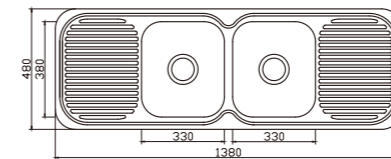

dimensions: 1180x480
2 bowls: 330x380,330x380
depth:170

NH359CF-2

unit:mm

NH359SF-2

dimensions: 1180x480
2 bowls: 330x380,330x380
depth:170

NH359CF-3

unit:mm

dimensions: 1180x480
2 bowls: 330x380,330x380
depth:170

NH359CF-4

unit:mm

dimensions: 1180x480
2 bowls: 330x380,330x380
depth:170

NH359SF-5

unit:mm

dimensions: 1180x480
2 bowls: 330x380,330x380
depth:170

EUROPEAN Products

DH451C-1

unit:mm

DH451S-1

dimensions: 1380x480
2 bowls: 315x380,315x380
depth:170

DH451C-2

unit:mm

DH451S-2

dimensions: 1380x480
2 bowls: 330x380,330x380
depth:170

DH451CF-2

unit:mm

DH451SF-2

dimensions: 1380x480
2 bowls: 330x380,330x380
depth:170

DH451CF-3

unit:mm

dimensions: 1380x480
2 bowls: 330x380,330x380
depth:170

DH451CF-4

unit:mm