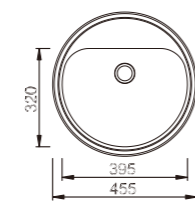

dimensions: 850x450
2 bowls: Ø357, Ø357
depth: 170

DB664K

dimensions: 1000x600
2 bowls: 410x355, 410x355
depth: 180

NH301C

dimensions: 577x447
1 bowl: Ø357
depth: 170

NH305K

dimensions: 1270x485
2 bowls: Ø380, Ø380
depth: 180

RH219K unit:mm

dimensions: Ø430
1 bowl: Ø370

depth:180

RH229C unit:mm

dimensions: Ø500
1 bowl: Ø370

depth:170

RH110K unit:mm

dimensions: 340x270
1 bowl: 295x225

depth:115

RH118C unit:mm

dimensions: Ø455
1 bowl: 395x320

depth:180

YH212C unit:mm

dimensions: 396x446
1 bowl: 330x380

depth:170

YH212CJ unit:mm

dimensions: 447x440
1 bowl: 380x330

depth:170

YH238C unit:mm

dimensions: 490x440
1 bowl: 410x355

depth:180

YH245C unit:mm

dimensions: 550x500
1 bowl: 450x400

depth:190