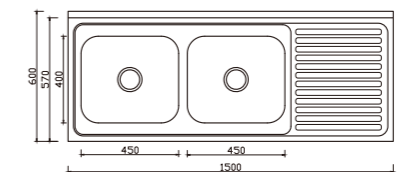

NH302B

dimensions: 1500x600
2 bowls: 450x400, 450x400

depth:200