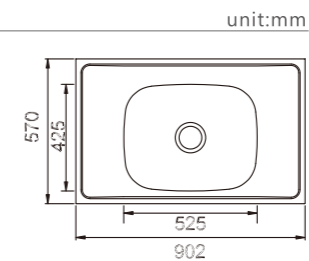

DH451C-3

dimensions: 1390x485
2 bowls: 315x380, 315x380

depth: 170

NEW

New Products

NH395C

dimensions: 810x510
1 bowl: 355x410

depth: 180

NEW

NH396C

dimensions: 1010x510
2 bowls: 355x410, 200x300

depth: 180

NEW

NH397C

dimensions: 1210x510
2 bowls: 355x410, 355x410

depth: 180

NEW

GRAND New Products LAY-ON EDGE

DH401D

dimensions: 902x570
1 bowl: 525x425

depth: 240

NEW

DH402D

dimensions: 1202x570
1 bowl: 525x425

depth: 240

NEW

NH391S

dimensions: 762x457
1 bowl: 330x380

depth: 170

NEW

NH392S

dimensions: 915x457
1 bowl: 480x380