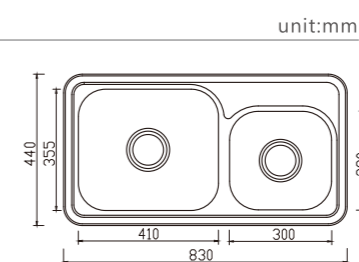

DB554S

dimensions: 920x435
2 bowls: 380x330, 380x330
depth: 170

DB690S

dimensions: 980x480
3 bowls: 330x380, 155x300, 330x380
depth: 170

DB688S

dimensions: 1020x500
3 bowls: 355x410, 155x300, 355x410
depth: 180

DB698S

dimensions: 1080x480
3 bowls: 315x380, 278x278, 315x380
depth: 170

DB689S

dimensions: 1080x495
3 bowls: 355x410, 200x300, 355x410
depth: 180

DB608C

dimensions: 625x495
2 bowls: 355x410, 155x300
depth: 180

DB559C

dimensions: 730x465
2 bowls: 330x380, 280x330
depth: 170

DB506C

dimensions: 745x425
2 bowls: 355x355, 290x300
depth: 180

DB630C

dimensions: 820x490
2 bowls: 355x410, 355x355
depth: 180

DB631C

dimensions: 830x440
2 bowls: 410x355, 300x290
depth: 180

DB653S

dimensions: 960x500
2 bowls: 380x330, 460x410
depth: 180

DB658S

dimensions: 780x480
2 bowls: 315x380,315x380

depth:170

**DB649C****DB649S**

dimensions: 820x500
2 bowls: 355x410,355x410

depth:180