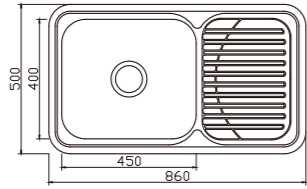

depth: 180

**NH310CE**

dimensions: 1000x500
2 bowls: 355x410,155x300

depth:180

**NH311CE**

dimensions: 1160x500
2 bowls: 355x410,300x340

depth:180

**NH316CE**

dimensions: 860x500
1 bowl: 355x410

depth:180

NH345S

unit:mm

dimensions: 860x500
1 bowl: 450x400

depth:190

DB632S

unit:mm