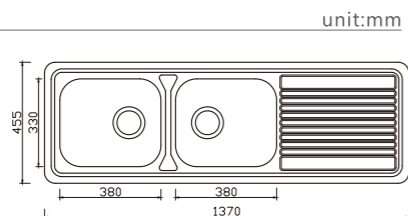

NH325C

dimensions: 950x420
1 bowl: 480x335

depth:170

NH324N

dimensions: 590x370
1 bowl: 340x300

depth:165

EUROPEAN Products

NH307S

dimensions: 860x440
1 bowl: 380x330
depth:170

NH326S

dimensions: 860x500
1 bowl: 380x405
depth:170

NH353S

dimensions: 1000x500
2 bowls: 315x380, 155x300
depth:170

NH340S

dimensions: 1370x455
2 bowls: 380x330, 380x330
depth:170

NH349S

dimensions: 1200x435
2 bowls: 380x330, 380x330
depth:170

DH446S

dimensions: 1180x480
1 bowl: 380x330
depth:170

EUROPEAN Products

DB633C

dimensions: 635x505
2 bowls: 350x408, 155x300
depth:170

DH453C