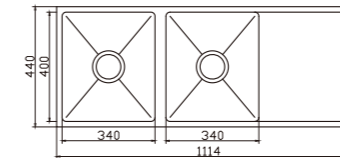

DB576A

dimensions: 580x400
2 bowls: 300x350, 200x350
depth:180

Inner corners R25 pressed

DB577A

dimensions: 680x400
2 bowls: 400x350, 200x350
depth:200

Inner corners R25 pressed

DB578A

dimensions: 780x450
2 bowls: 350x400, 350x400
depth:200

dimensions: 840x470
1 bowl: 450x360

depth:200

FD9252ARP

dimensions: 922x527
1 bowl: 502x464

depth:200

FD10044AP

dimensions: 1000x440
1 bowl: 500x400

depth: 200

depth:200

FF10052KRJP

unit:mm

dimensions: 1000x520
2 bowls: 340x400,180x400

depth:220

FF11144ARP

unit:mm

dimensions: 1114x440
2 bowls: 340x400,340x400

depth: 200

FF12051ARJP

unit:mm

dimensions: 1200x510
2 bowls: 400x400,340x400

depth: 200

FF13052ARP

unit:mm

dimensions: 1308x527
2 bowls: 502x464,349x464