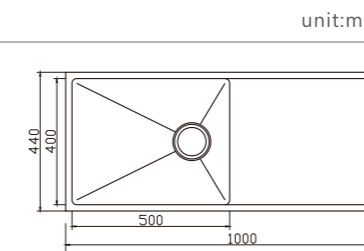

DB576A

dimensions: 580x400
2 bowls: 300x350, 200x350
depth:180

Inner corners R25 pressed

DB577A

dimensions: 680x400
2 bowls: 400x350, 200x350
depth:200

Inner corners R25 pressed

DB578A

dimensions: 780x450
2 bowls: 350x400, 350x400
depth:200

dimensions: 1200x500
2 bowls: 355x400,300x345

depth: 200

GF10848KR-1 (LHB)

GF10848KR-2 (RHB)

dimensions: 1080x480
2 bowls: 330x400,300x320

depth: 200

HANDMADE Products

FD8447AP

dimensions: 840x470
1 bowl: 450x360

depth:200

FD9252ARP

dimensions: 922x527
1 bowl: 502x464

depth:200

FD10044AP

dimensions: 1000x440
1 bowl: 500x400

depth: 200

FD10044AP-2

dimensions: 1000x440
1 bowl: 500x400

depth: 200

HANDMADE Products

Customer Design Options Include:

- Size and depth of the sink
- Position of the drain and overflow hole
- Squared (R0) or rounded (R25, R15, R10) inner corners