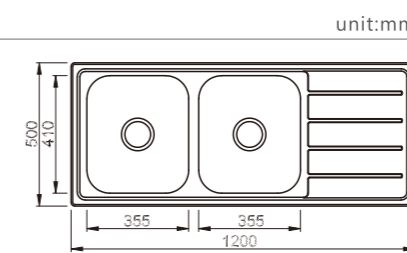

dimensions: 450x400
1 bowl: 400x350
depth: 200

Inner corners R25 pressed

YH270A

dimensions: 440x440
1 bowl: 400x400
depth: 210

Inner corners R25 pressed

R80

NH381C

dimensions: 860x500
1 bowl: 350x400
depth:200

unit:mm

Inner corners R25 pressed

NH387C

dimensions: 1200x500
2 bowls: 350x400,350x400
depth: 200

unit:mm

Inner corners R25 pressed

NH381CR

dimensions: 860x500
1 bowl: 350x410
depth:180

unit:mm

Inner corners R80 pressed

**NH382CR-1 LHB
NH382CR-2 RHB**

dimensions: 1000x500
2 bowls: 350x410,200x300
depth:180

unit:mm

Inner corners R80 pressed

**NH383CR-1 LHB
NH383CR-2 RHB**

dimensions: 1160x500
2 bowls: 350x410,300x340
depth: 180

unit:mm

Inner corners R80 pressed

NH387CR

dimensions: 1200x500
2 bowls: 355x410,355x410
depth: 180

unit:mm

Inner corners R80 pressed

R80

R80