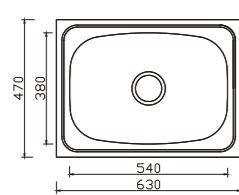

depth:240

YH235L-1 (35L)

dimensions: 455x555
1 bowl: 380x480

depth:200

YH230B (27L)

dimensions: 500x390
1 bowl: 425x315

depth:200

YH235B-1 (35L)

dimensions: 555x455
1 bowl: 480x380

depth:200

YH236B (45L)

dimensions: 600x500
1 bowl: 525x425

depth:240

YH216B (45L)

dimensions: 630x470
1 bowl: 540x380

depth:220

YH247BJ

dimensions: 355x565
1 bowl: 267x410

depth:240

YH230L (27L)

dimensions: 390x500
1 bowl: 315x425

depth:200

YH236L (45L)

dimensions: 500x600
1 bowl: 425x525