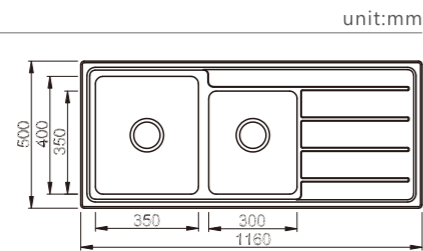

DB576A

dimensions: 580x400
2 bowls: 300x350, 200x350
depth:180

Inner corners R25 pressed

DB577A

dimensions: 680x400
2 bowls: 400x350, 200x350
depth:200

Inner corners R25 pressed

DB578A

dimensions: 780x450
2 bowls: 350x400, 350x400
depth:200

dimensions: 450x400
1 bowl: 400x350
depth: 200

Inner corners R25 pressed

YH270A

dimensions: 440x440
1 bowl: 400x400
depth: 210

Inner corners R25 pressed

R80

NH381C

dimensions: 860x500
1 bowl: 350x400
depth:200

unit:mm

Inner corners R25 pressed

**NH382C-1 LHB
NH382C-2 RHB**

dimensions: 1000x500
2 bowls: 350x400,200x350
depth:200

unit:mm

Inner corners R25 pressed

**NH383C-1 LHB
NH383C-2 RHB**

dimensions: 1160x500
2 bowls: 350x400,300x350
depth: 200

unit:mm

Inner corners R25 pressed

NH387C

dimensions: 1200x500
2 bowls: 350x400,350x400
depth: 200

unit:mm

Inner corners R25 pressed

NH381CR

dimensions: 860x500
1 bowl: 350x410
depth:180