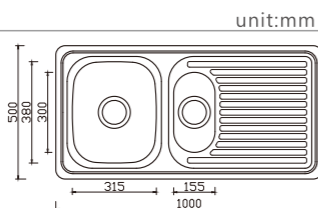

NH325C

dimensions: 950x420
1 bowl: 480x335

depth:170

NH324N

dimensions: 590x370
1 bowl: 340x300

depth:165

EUROPEAN Products

NH307S

dimensions: 860x440
1 bowl: 380x330
depth:170

NH326S

dimensions: 860x500
1 bowl: 380x405
depth:170

NH353S

dimensions: 1000x500
2 bowls: 315x380, 155x300
depth:170

NH340S

dimensions: 1370x455
2 bowls: 380x330, 380x330
depth:170

NH349S

dimensions: 1200x435
2 bowls: 380x330, 380x330
depth:170

DH446S

dimensions: 1180x480
1 bowl: 380x330
depth:170

EUROPEAN Products

DB633C

dimensions: 635x505
2 bowls: 350x408, 155x300
depth:170

DH453C

dimensions: 965x505
2 bowls: 350x415, 155x300
depth:170

DB691C

dimensions: 1000x500
3 bowls: 350x415, 155x300, 350x415
depth:170

NH370C-1 (LHB)

dimensions: 1000x500
2 bowls: 350x415, 155x300
depth:170

NH371C-1 (LHB)