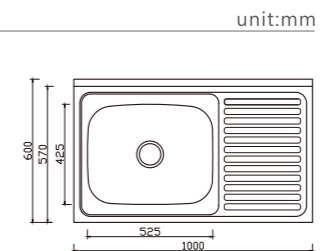

NH304B

dimensions: 1000x600
1 bowl: 525x425

depth:200