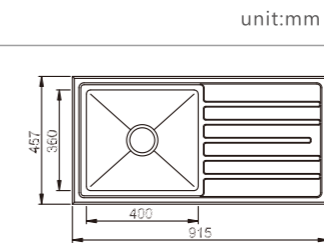

depth: 180

NEW

FF12050ARJ

dimensions: 1200x500
2 bowls: 450x350, 300x350

depth: 200

NEW

FB7345ARJ

dimensions: 730x450
2 bowls: 247x340, 430x400

depth: 200

NEW

GD9145KR

dimensions: 915x457
1 bowl: 400x360

depth: 200

NEW

NH318C

dimensions: 720x440
1 bowl: Ø 370

depth: 170

NEW

YH215AJ

dimensions: 400x570
1 bowl: 335x480

depth:200

NEW

YH220AJ

dimensions: 600x500
1 bowl: 535x385