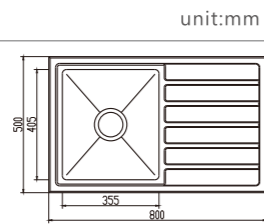

HANDMADE Products

Customer Design Options Include:

- Size and depth of the sink
- Position of the drain and overflow hole
- Squared (R0) or rounded (R25, R15, R10) inner corners

Optional Additional Accessories:

- Chopping board
- Stainless steel tray
- Stainless steel colander

GD8050KR

dimensions: 800x500
1 bowl: 355x405

depth:200