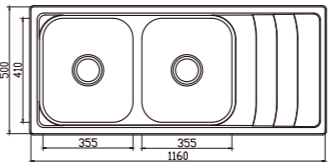

**DB648S**

dimensions: 850x500
2 bowls: 355x410,355x410

depth:180

**DB607S**

dimensions: 860x440
2 bowls: 380x330,380x330

depth:170

**DB626S**

dimensions: 860x500
2 bowls: 380x405,380x405

depth:170

**DB650S**

dimensions: 880x480
2 bowls: 480x380,270x370

depth:185

**DB654S**

dimensions: 1040x500
2 bowls: 460x410,460x410

depth:170

EUROPEAN Products

NH316CT

dimensions: 860x500
1 bowl: 355x405

depth:180

**NH310CT**

dimensions: 1000x500
2 bowls: 355x410,155x300

depth: 180

**NH311CT**

dimensions: 1160x500
2 bowls: 355x410,355x410

depth: 180

**NH310CE**

dimensions: 1000x500
2 bowls: 355x410,155x300

depth:180

**NH311CE**

dimensions: 1160x500
2 bowls: 355x410,300x340

depth:180

**NH316CE**