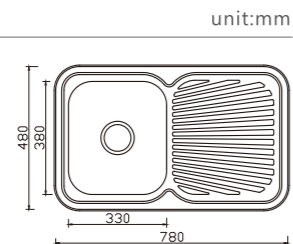

NH339C-1

NH339S-1

dimensions: 780x480

1 bowl: 315x380

depth:170

NH339C-2

NH339S-2

dimensions: 780x480

1 bowl: 330x380

depth:170

NH339CF-2

NH339SF-2

dimensions: 780x480

1 bowl: 330x380

depth:170

NH339CF-3

dimensions: 780x480

1 bowl: 330x380

depth:170

NH339CF-4

dimensions: 780x480

1 bowl: 330x380

depth:170

NH339SF-5

dimensions: 780x480

1 bowl: 330x380

depth:170

NH356CF-1

NH356SF-1

dimensions: 890x480

2 bowls: 315x380,155x300

depth:170