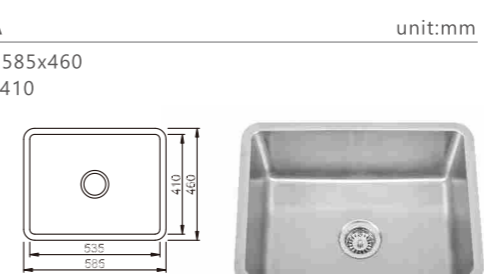

NH386C

dimensions: 1160x500
2 bowls: 350x400, 350x400
depth:200

NEW

Inner corners R25 pressed

YH5846A

dimensions: 585x460
1 bowl: 535x410
depth:200

NEW

Inner corners R20 pressed