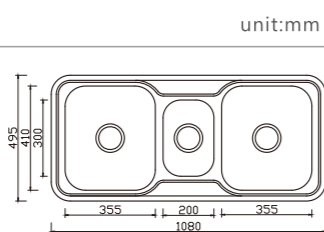

dimensions: 1230x480
2 bowls: 410x355,278x278

depth:180

DH452SF

dimensions: 1500x500
2 bowls: 355x410,355x410

depth:180

EUROPEAN Products

DB678S

dimensions: 890x480
3 bowls: 315x380, 155x300, 270x370
depth: 170

DB554S

dimensions: 920x435
2 bowls: 380x330, 380x330
depth: 170

DB690S

dimensions: 980x480
3 bowls: 330x380, 155x300, 330x380
depth: 170

DB688S

dimensions: 1020x500
3 bowls: 355x410, 155x300, 355x410
depth: 180

DB698S

dimensions: 1080x480
3 bowls: 315x380, 278x278, 315x380
depth: 170

DB689S

dimensions: 1080x495
3 bowls: 355x410, 200x300, 355x410
depth: 180

DB608C

dimensions: 625x495
2 bowls: 355x410, 155x300
depth: 180

DB559C

dimensions: 730x465
2 bowls: 330x380, 280x330
depth: 170

DB506C

dimensions: 745x425
2 bowls: 355x355, 290x300
depth: 180

DB630C

dimensions: 820x490
2 bowls: 355x410, 355x355
depth: 180

DB631C

dimensions: 830x440
2 bowls: 410x355, 300x290
depth: 180