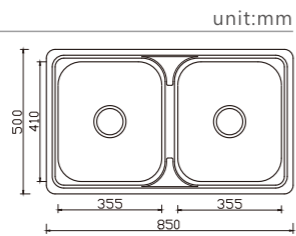

DB698S

dimensions: 1080x480
3 bowls: 315x380, 278x278, 315x380
depth: 170

DB689S

dimensions: 1080x495
3 bowls: 355x410, 200x300, 355x410
depth: 180

DB608C

dimensions: 625x495
2 bowls: 355x410, 155x300
depth: 180

DB559C

dimensions: 730x465
2 bowls: 330x380, 280x330
depth: 170

DB506C

dimensions: 745x425
2 bowls: 355x355, 290x300
depth: 180

DB630C

dimensions: 820x490
2 bowls: 355x410, 355x355
depth: 180

DB631C

dimensions: 830x440
2 bowls: 410x355, 300x290
depth: 180

DB653S

dimensions: 960x500
2 bowls: 380x330, 460x410
depth: 180

DB658S

dimensions: 780x480
2 bowls: 315x380,315x380

depth:170

**DB649C****DB649S**

dimensions: 820x500
2 bowls: 355x410,355x410

depth:180

**DB648S**

dimensions: 850x500
2 bowls: 355x410,355x410

depth:180

**DB607S**

dimensions: 860x440
2 bowls: 380x330,380x330

depth:170

**DB626S**

dimensions: 860x500
2 bowls: 380x405,380x405