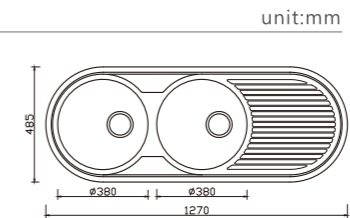

dimensions: 965x505
2 bowls: 350x415, 155x300
depth:170

DB691C

dimensions: 1000x500
3 bowls: 350x415, 155x300, 350x415
depth:170

NH370C-1 (LHB)

dimensions: 1000x500
2 bowls: 350x415, 155x300
depth:170

NH371C-1 (LHB)

dimensions: 1160x510
2 bowls: 350x415, 300x340
depth:170

ROUND BOWL

ROUND BOWL

DB503K

dimensions: 915x485
2 bowls: Ø380, Ø380
depth: 180

DB504K

dimensions: 915x485
2 bowls: Ø380, Ø380
depth: 180

DB617K

dimensions: 850x450
2 bowls: Ø357, Ø357
depth: 170

DB664K

dimensions: 1000x600
2 bowls: 410x355, 410x355
depth: 180

NH301C

dimensions: 577x447
1 bowl: Ø357
depth: 170

NH305K

dimensions: 1270x485
2 bowls: Ø380, Ø380
depth: 180

NH306K

dimensions: 915x485
1 bowl: Ø380
depth: 180

NH317K

dimensions: 850x450
1 bowl: Ø357
depth: 180

ROUND BOWL

SINGLE BOWL

RH102K unit:mm

dimensions: Ø450
1 bowl: Ø380