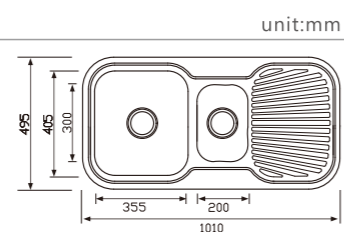

dimensions: 1380x480
2 bowls: 330x380,330x380
depth:170

DH451SF-5

unit:mm

dimensions: 1380x480
2 bowls: 330x380,330x380
depth:170

EUROPEAN Products

NH346C-1

NH346S-1

dimensions: 850x500
1 bowl: 380x405

depth:180

NH346CF-1

NH346SF-1

dimensions: 850x500
1 bowl: 380x405

depth:170

NH346C-2

dimensions: 850x500
1 bowl: 380x405

depth:180

NH366C-2

dimensions: 1010x500
2 bowls: 355x410,200x300

depth:180

NH366C-1

NH366S-1

dimensions: 1010x495
2 bowls: 355x405,200x300

depth:180

NH366CF-1

NH366SF-1

dimensions: 1010x495
2 bowls: 355x405,200x300

depth:180

EUROPEAN Products

NH367SF

dimensions: 1120x500
2 bowls: 355x410,265x315

depth:180

NH377C-3