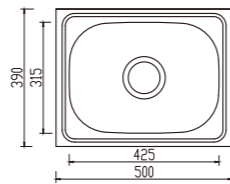

depth:240

YH235L-1 (35L)

dimensions: 455x555
1 bowl: 380x480

depth:200

YH230B (27L)

dimensions: 500x390
1 bowl: 425x315

depth:200

YH235B-1 (35L)

dimensions: 555x455
1 bowl: 480x380

depth:200

YH236B (45L)

dimensions: 600x500
1 bowl: 525x425

depth:240

YH216B (45L)

dimensions: 630x470
1 bowl: 540x380

depth:220