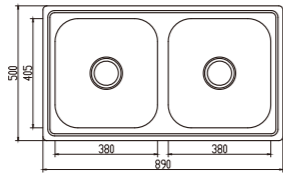

unit:mm

FA7040AR

unit:mm

dimensions: 700x400
1 bowl: 650x350
depth: 200

FA4545AR

dimensions: 450x450
1 bowl: 400x400
depth: 200

unit:mm

FA8148A

unit:mm

dimensions: 813x482
1 bowl: 762x362
depth: 200

FA4952ARJ

dimensions: 490x520
1 bowl: 444x394
depth:200

unit:mm

FA8251ARJ

unit:mm

dimensions: 820x510
1 bowl: 760x410
depth: 200

EUROPEAN Products

DB655C

dimensions: 890x500
2 bowls: 380x405, 380x405

depth: 180

NH346C-4

dimensions: 850x500
1 bowl: 380x405

depth: 180

NH380C-3

dimensions: 1080x500
2 bowls: 380x405, 200x380

depth: 180

NH352C

dimensions: 1260x500
2 bowls: 380x405, 380x405

depth: 180

NH339C-7

dimensions: 780x480
1 bowl: 315x380

depth: 170