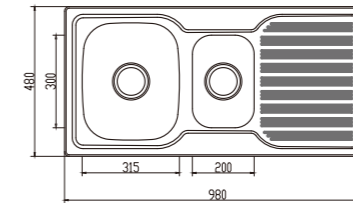

NH365C-7

dimensions: 980x480
2 bowls: 315x380, 200x300

depth: 170