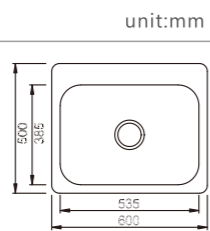

depth: 200

NEW

GD9145KR

dimensions: 915x457
1 bowl: 400x360

depth: 200

NEW

NH318C

dimensions: 720x440
1 bowl: Ø 370

depth: 170

NEW

YH215AJ

dimensions: 400x570
1 bowl: 335x480

depth:200

NEW

YH220AJ

dimensions: 600x500
1 bowl: 535x385

depth:225

NEW

YH239CJ

dimensions: 455x455
1 bowl: 405x380

depth: 190

NEW

FA6538NR

dimensions: 650x380
1 bowl: 644x374

DB576A

dimensions: 580x400
2 bowls: 300x350, 200x350
depth:180

Inner corners R25 pressed

DB577A

dimensions: 680x400
2 bowls: 400x350, 200x350
depth:200

Inner corners R25 pressed

DB578A

dimensions: 780x450
2 bowls: 350x400, 350x400
depth:200