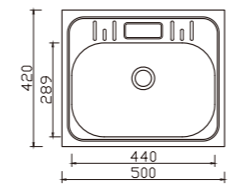

dimensions: 470x630
1 bowl: 380x540

depth:220

YH245BJ

dimensions: 555x565
1 bowl: 450x400

depth:200

YH126BJ

dimensions: 500x420
1 bowl: 440x289

depth: 175

YH128BJ

dimensions: 500x420
1 bowl: 440x289

depth: 175

YH121B

dimensions: 480x450
1 bowl: 380x330

depth:170

YH239L

dimensions: 460x520
1 bowl: 380x405