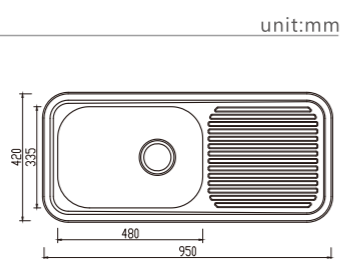

dimensions: 760x360
1 bowl: 370x270

depth:160

NH364C

dimensions: 950x420
2 bowls: 380x330,155x300

depth:170

NH329S

dimensions: 920x435
1 bowl: 380x315

depth:170

NH325C

dimensions: 950x420
1 bowl: 480x335

depth:170

NH324N

dimensions: 590x370
1 bowl: 340x300

depth:165

EUROPEAN Products

NH307S