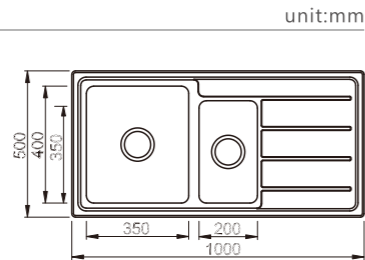

DB576A

dimensions: 580x400
2 bowls: 300x350, 200x350
depth:180

Inner corners R25 pressed

DB577A

dimensions: 680x400
2 bowls: 400x350, 200x350
depth:200

Inner corners R25 pressed

DB578A

dimensions: 780x450
2 bowls: 350x400, 350x400
depth:200

Inner corners R25 pressed

YH266A

dimensions: 250x400
1 bowl: 200x350
depth:160

Inner corners R25 pressed

YH267A

dimensions: 350x400
1 bowl: 300x350
depth:180

Inner corners R25 pressed

YH268A

dimensions: 450x400
1 bowl: 400x350
depth: 200

Inner corners R25 pressed

YH270A

dimensions: 440x440
1 bowl: 400x400
depth: 210

Inner corners R25 pressed

R80

NH381C

dimensions: 860x500
1 bowl: 350x400
depth:200

unit:mm

Inner corners R25 pressed

**NH382C-1 LHB
NH382C-2 RHB**

dimensions: 1000x500
2 bowls: 350x400,200x350
depth:200

unit:mm

Inner corners R25 pressed

**NH383C-1 LHB
NH383C-2 RHB**

dimensions: 1160x500
2 bowls: 350x400,300x350
depth: 200