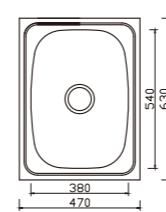

YH247BJ

dimensions: 355x565
1 bowl: 267x410

depth:240

YH230L (27L)

dimensions: 390x500
1 bowl: 315x425

depth:200

YH236L (45L)

dimensions: 500x600
1 bowl: 425x525

depth:240

YH237B (45L)

dimensions: 560x460
1 bowl: 525x425

depth:240

YH237L (45L)

dimensions: 460x560
1 bowl: 425x525

depth:240

YH216L (45L)

dimensions: 470x630
1 bowl: 380x540

depth:220

YH245BJ

dimensions: 555x565
1 bowl: 450x400

depth:200

YH126BJ

dimensions: 500x420
1 bowl: 440x289

depth: 175

YH128BJ

dimensions: 500x420
1 bowl: 440x289

depth: 175

YH121B

dimensions: 480x450
1 bowl: 380x330

depth:170

YH239L

dimensions: 460x520
1 bowl: 380x405