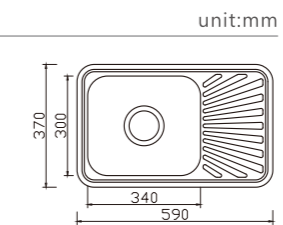

dimensions: 760x360
1 bowl: 370x270

depth:160

NH364C

dimensions: 950x420
2 bowls: 380x330,155x300

depth:170

NH329S

dimensions: 920x435
1 bowl: 380x315

depth:170

NH325C

dimensions: 950x420
1 bowl: 480x335

depth:170

NH324N

dimensions: 590x370
1 bowl: 340x300

depth:165

EUROPEAN Products

NH307S

dimensions: 860x440
1 bowl: 380x330
depth:170

NH326S

dimensions: 860x500
1 bowl: 380x405
depth:170

NH353S

dimensions: 1000x500
2 bowls: 315x380, 155x300
depth:170

NH340S

dimensions: 1370x455
2 bowls: 380x330, 380x330
depth:170

NH349S

dimensions: 1200x435
2 bowls: 380x330, 380x330
depth:170

DH446S

dimensions: 1180x480
1 bowl: 380x330
depth:170

EUROPEAN Products

DB633C

dimensions: 635x505
2 bowls: 350x408, 155x300
depth:170

DH453C