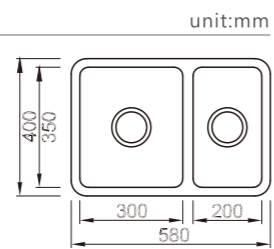

depth:120

NEW

FA5538AR

dimensions: 550x380
1 bowl: 540x370

depth:120

NEW

FA4040NR

dimensions: Ø400

DB576A

dimensions: 580x400
2 bowls: 300x350, 200x350
depth:180

Inner corners R25 pressed

DB577A

dimensions: 680x400
2 bowls: 400x350, 200x350
depth:200

Inner corners R25 pressed

DB578A

dimensions: 780x450
2 bowls: 350x400, 350x400
depth:200

Inner corners R25 pressed

YH266A

dimensions: 250x400
1 bowl: 200x350
depth:160

Inner corners R25 pressed

YH267A

dimensions: 350x400
1 bowl: 300x350
depth:180

Inner corners R25 pressed

YH268A

dimensions: 450x400
1 bowl: 400x350
depth: 200

Inner corners R25 pressed

YH270A

dimensions: 440x440
1 bowl: 400x400
depth: 210

Inner corners R25 pressed

R80

NH381C

dimensions: 860x500
1 bowl: 350x400
depth:200