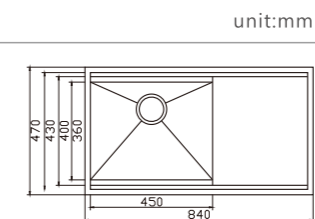

GD8050KR

dimensions: 800x500
1 bowl: 355x405

depth:200

GF10850KR

dimensions: 1080x500
2 bowls: 355x400,250x290

depth:200

GF12050KR-1 (LHB)

GF12050KR-2 (RHB)

dimensions: 1200x500
2 bowls: 355x400,300x345

depth: 200

GF10848KR-1 (LHB)

GF10848KR-2 (RHB)

dimensions: 1080x480
2 bowls: 330x400,300x320

depth: 200

HANDMADE Products

FD8447AP

dimensions: 840x470
1 bowl: 450x360

depth:200

FD9252ARP

dimensions: 922x527
1 bowl: 502x464

depth:200

FD10044AP

dimensions: 1000x440
1 bowl: 500x400

depth: 200