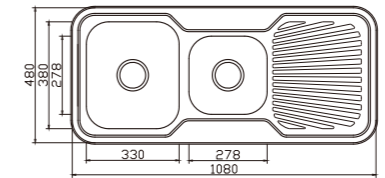

dimensions: 980x480

2 bowls: 330x380,200x300

depth:170

NH365CF-4

dimensions: 980x480

2 bowls: 330x380,200x300

depth:170

NH357C-1
NH357S-1
 dimensions: 1080x480
 2 bowls: 315x380,278x278
 depth:170

NH357CF-1
NH357SF-1
 dimensions: 1080x480
 2 bowls: 315x380,278x278
 depth:170

NH357C-2
NH357S-2
 dimensions: 1080x480
 2 bowls: 330x380,278x278
 depth:170

NH357CF-2
NH357SF-2
 dimensions: 1080x480
 2 bowls: 330x380,278x278
 depth:170

NH357CF-3
 dimensions: 1080x480
 2 bowls: 330x380,278x278
 depth:170

NH357CF-4
 dimensions: 1080x480
 2 bowls: 330x380,278x278
 depth:170

NH357SF-5
 dimensions: 1080x480
 2 bowls: 330x380,278x278
 depth:170