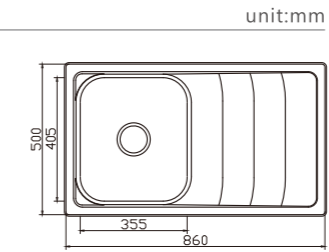

DB559C

dimensions: 730x465
2 bowls: 330x380, 280x330
depth: 170

DB506C

dimensions: 745x425
2 bowls: 355x355, 290x300
depth: 180

DB630C

dimensions: 820x490
2 bowls: 355x410, 355x355
depth: 180

DB631C

dimensions: 830x440
2 bowls: 410x355, 300x290
depth: 180

**DB648S**

dimensions: 850x500
2 bowls: 355x410,355x410

depth:180

**DB607S**

dimensions: 860x440
2 bowls: 380x330,380x330

depth:170

**DB626S**

dimensions: 860x500
2 bowls: 380x405,380x405

depth:170

**DB650S**

dimensions: 880x480
2 bowls: 480x380,270x370

depth:185

**DB654S**

dimensions: 1040x500
2 bowls: 460x410,460x410

depth:170

EUROPEAN Products

NH316CT

dimensions: 860x500
1 bowl: 355x405

depth:180

**NH310CT**

dimensions: 1000x500
2 bowls: 355x410,155x300

depth: 180

**NH311CT**

dimensions: 1160x500
2 bowls: 355x410,355x410