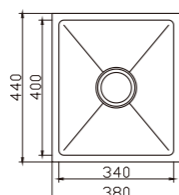

DB576A

dimensions: 580x400
2 bowls: 300x350, 200x350
depth:180

Inner corners R25 pressed

DB577A

dimensions: 680x400
2 bowls: 400x350, 200x350
depth:200

Inner corners R25 pressed

DB578A

dimensions: 780x450
2 bowls: 350x400, 350x400
depth:200

depth: 200

HANDMADE Products

FB7345AR

dimensions: 730x450
2 bowls: 400x400,250x400

unit:mm

depth:200

FB7644AR

dimensions: 760x440
2 bowls: 340x400,340x400

- Chopping board
- Stainless steel tray
- Stainless steel colander

HANDMADE Products

FA4530A

unit:mm

dimensions: 300x450
1 bowl: 250x400
depth:200

FA3844AR

unit:mm

dimensions: 380x440
1 bowl: 340x400
depth:200

FA5545AR

unit:mm

dimensions: 550x450
1 bowl: 500x400
depth: 200

FA5151AJ

unit:mm

dimensions: 510x510
1 bowl: 450x400
depth:200

FA4337AR

dimensions: 370x430
1 bowl: 340x400
depth:25