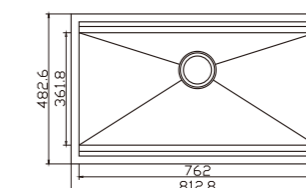

DB576A

dimensions: 580x400
2 bowls: 300x350, 200x350
depth:180

Inner corners R25 pressed

DB577A

dimensions: 680x400
2 bowls: 400x350, 200x350
depth:200

Inner corners R25 pressed

DB578A

dimensions: 780x450
2 bowls: 350x400, 350x400
depth:200

FA5545AR

unit:mm

dimensions: 550x450
1 bowl: 500x400
depth: 200

FA5151AJ

unit:mm

dimensions: 510x510
1 bowl: 450x400
depth:200

FA4337AR

dimensions: 370x430
1 bowl: 340x400
depth:25

unit:mm

FA7040AR

unit:mm

dimensions: 700x400
1 bowl: 650x350
depth: 200

FA4545AR

dimensions: 450x450
1 bowl: 400x400
depth: 200

unit:mm

FA8148A

unit:mm

dimensions: 813x482
1 bowl: 762x362
depth: 200

FA4952ARJ

dimensions: 490x520
1 bowl: 444x394
depth:200

unit:mm

FA8251ARJ

unit:mm

dimensions: 820x510
1 bowl: 760x410
depth: 200