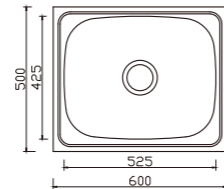

depth:240

YH235L-1 (35L)

dimensions: 455x555
1 bowl: 380x480

depth:200

YH230B (27L)

dimensions: 500x390
1 bowl: 425x315

depth:200

YH235B-1 (35L)

dimensions: 555x455
1 bowl: 480x380

depth:200

YH236B (45L)

dimensions: 600x500
1 bowl: 525x425

depth:240

YH216B (45L)

dimensions: 630x470
1 bowl: 540x380

depth:220

YH247BJ

dimensions: 355x565
1 bowl: 267x410

depth:240

YH230L (27L)

dimensions: 390x500
1 bowl: 315x425

depth:200

YH236L (45L)

dimensions: 500x600
1 bowl: 425x525