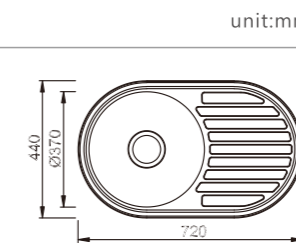

depth: 190

NEW

NH393S

dimensions: 1016x508
1 bowl: 450x400

depth: 190

NEW

NH394S

dimensions: 1219x508
2 bowl: 355x410, 355x410

depth: 180

NEW

FF12050ARJ

dimensions: 1200x500
2 bowls: 450x350, 300x350

depth: 200

NEW

FB7345ARJ

dimensions: 730x450
2 bowls: 247x340, 430x400

depth: 200

NEW

GD9145KR

dimensions: 915x457
1 bowl: 400x360

depth: 200

NEW

NH318C

dimensions: 720x440
1 bowl: Ø 370

depth: 170

NEW

YH215AJ

dimensions: 400x570
1 bowl: 335x480

depth:200

NEW

YH220AJ

dimensions: 600x500
1 bowl: 535x385