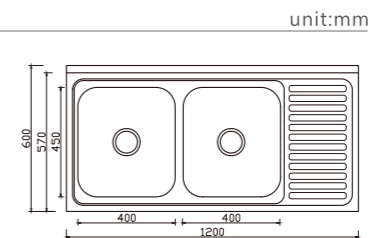

DH443D

dimensions: 1220x457
1 bowl: 380x330

depth:170

DH450D

dimensions: 1524x457
2 bowls: 380x330, 380x330

depth:170

DB501B

dimensions: 1000x600
2 bowls: 400x450, 400x450

depth:200

NH304B

dimensions: 1000x600
1 bowl: 525x425

depth:200

NH303B

dimensions: 1200x600
2 bowls: 400x450, 400x450

depth:200

NH302B