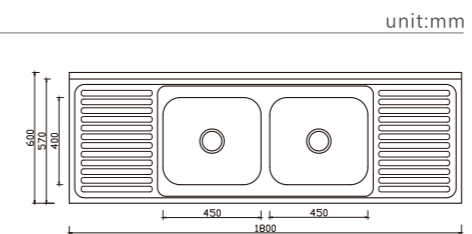

depth:200

NH304B

dimensions: 1000x600
1 bowl: 525x425

depth:200

NH303B

dimensions: 1200x600
2 bowls: 400x450, 400x450

depth:200

NH302B

dimensions: 1500x600
2 bowls: 450x400, 450x400

depth:200

DB454B

dimensions: 1800x600
2 bowls: 450x400, 450x400

depth:200

LAUNDRY TUB

DB652B (Twins 45L)

dimensions: 1160x500
2 bowls: 525x425, 525x425