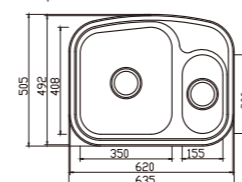

NH325C

dimensions: 950x420
1 bowl: 480x335

depth:170

NH324N

dimensions: 590x370
1 bowl: 340x300

depth:165

EUROPEAN Products

NH307S

dimensions: 860x440
1 bowl: 380x330
depth:170

NH326S

dimensions: 860x500
1 bowl: 380x405
depth:170

NH353S

dimensions: 1000x500
2 bowls: 315x380, 155x300
depth:170

NH340S

dimensions: 1370x455
2 bowls: 380x330, 380x330
depth:170

NH349S

dimensions: 1200x435
2 bowls: 380x330, 380x330
depth:170

DH446S

dimensions: 1180x480
1 bowl: 380x330
depth:170

EUROPEAN Products

DB633C

dimensions: 635x505
2 bowls: 350x408, 155x300
depth:170

DH453C

dimensions: 965x505
2 bowls: 350x415, 155x300
depth:170

DB691C

dimensions: 1000x500
3 bowls: 350x415, 155x300, 350x415
depth:170

NH370C-1 (LHB)

dimensions: 1000x500
2 bowls: 350x415, 155x300
depth:170

NH371C-1 (LHB)