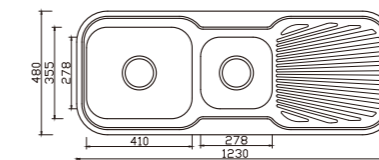

NH366SF-1

dimensions: 1010x495
2 bowls: 355x405,200x300

depth:180

EUROPEAN Products

NH367SF

dimensions: 1120x500
2 bowls: 355x410,265x315

depth:180

NH377C-3

dimensions: 1200x500
2 bowls: 380x405,290x300

depth:180

NH377CF-1

NH377SF-1

dimensions: 1200x500
2 bowls: 380x405,290x300

depth:180

NH358CF

NH358SF

dimensions: 1230x480
2 bowls: 410x355,278x278

depth:180

DH452SF

dimensions: 1500x500
2 bowls: 355x410,355x410

depth:180

EUROPEAN Products

DB678S

dimensions: 890x480
3 bowls: 315x380, 155x300, 270x370
depth: 170

DB554S

dimensions: 920x435
2 bowls: 380x330, 380x330
depth: 170

DB690S

dimensions: 980x480
3 bowls: 330x380, 155x300, 330x380
depth: 170

DB688S

dimensions: 1020x500
3 bowls: 355x410, 155x300, 355x410
depth: 180