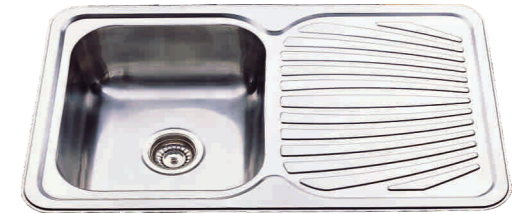

NH362S-2 (RHB)

dimensions: 1160x500
2 bowls: 450x400,300x340

depth:190

NH347CV-1

unit:mm

dimensions: 800x500
1 bowl: 355x410

depth:180

NH360CV