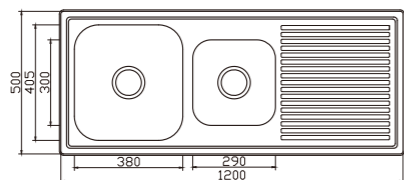

DB576A

dimensions: 580x400
2 bowls: 300x350, 200x350
depth:180

Inner corners R25 pressed

DB577A

dimensions: 680x400
2 bowls: 400x350, 200x350
depth:200

Inner corners R25 pressed

DB578A

dimensions: 780x450
2 bowls: 350x400, 350x400
depth:200

depth: 170

DH451C-7

dimensions: 1380x480
2 bowls: 315x380, 315x380

depth: 170

EUROPEAN Products

NH347C-3 (LHB) unit:mm

NH347C-4 (RHB)

dimensions: 820x500
1 bowl: 355x410

depth:180

NH357C-6 unit:mm

dimensions: 1080x480
2 bowls: 330x380,278x278

depth: 170

NH359C-6 unit:mm

dimensions: 1180x480
2 bowls: 330x380,330x380

depth: 170

NH377C-2 unit:mm

dimensions: 1200x500
2 bowls: 380x405,290x300

depth: 180

NH360C unit:mm

NH360S

dimensions: 1020x500
2 bowls: 355x410,155x300

depth:170

NH380C unit:mm

NH380S