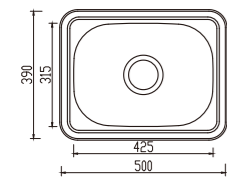

YH235C (35L)

unit:mm

dimensions: 555x455
1 bowl: 480x380

depth:200

YH236C (45L)

unit:mm

dimensions: 600x500
1 bowl: 525x425

depth:240