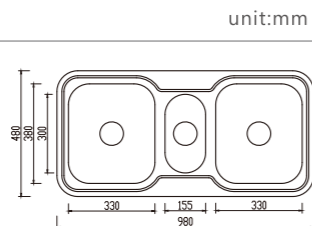

dimensions: 1200x500
2 bowls: 380x405,290x300

depth:180

NH377CF-1

NH377SF-1

dimensions: 1200x500
2 bowls: 380x405,290x300

depth:180

NH358CF

NH358SF

dimensions: 1230x480
2 bowls: 410x355,278x278

depth:180

DH452SF

dimensions: 1500x500
2 bowls: 355x410,355x410

depth:180

EUROPEAN Products

DB678S

dimensions: 890x480
3 bowls: 315x380, 155x300, 270x370
depth: 170

DB554S

dimensions: 920x435
2 bowls: 380x330, 380x330
depth: 170

DB690S

dimensions: 980x480
3 bowls: 330x380, 155x300, 330x380
depth: 170

DB688S

dimensions: 1020x500
3 bowls: 355x410, 155x300, 355x410
depth: 180

DB698S

dimensions: 1080x480
3 bowls: 315x380, 278x278, 315x380
depth: 170

DB689S

dimensions: 1080x495
3 bowls: 355x410, 200x300, 355x410
depth: 180

DB608C

dimensions: 625x495
2 bowls: 355x410, 155x300
depth: 180