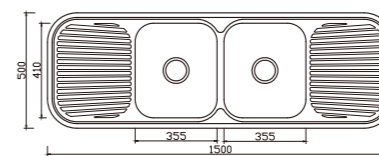

dimensions: 1200x500
2 bowls: 380x405,290x300

depth:180

NH377CF-1

NH377SF-1

dimensions: 1200x500
2 bowls: 380x405,290x300

depth:180

NH358CF

NH358SF

dimensions: 1230x480
2 bowls: 410x355,278x278

depth:180

DH452SF

dimensions: 1500x500
2 bowls: 355x410,355x410

depth:180

EUROPEAN Products

DB678S

dimensions: 890x480
3 bowls: 315x380, 155x300, 270x370
depth: 170

DB554S

dimensions: 920x435
2 bowls: 380x330, 380x330
depth: 170

DB690S

dimensions: 980x480
3 bowls: 330x380, 155x300, 330x380
depth: 170

DB688S

dimensions: 1020x500
3 bowls: 355x410, 155x300, 355x410
depth: 180

DB698S

dimensions: 1080x480
3 bowls: 315x380, 278x278, 315x380
depth: 170

DB689S

dimensions: 1080x495
3 bowls: 355x410, 200x300, 355x410
depth: 180

DB608C

dimensions: 625x495
2 bowls: 355x410, 155x300
depth: 180