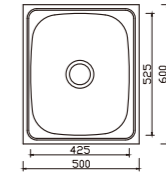

dimensions: 555x455
1 bowl: 480x380

depth:200

YH236B (45L)

dimensions: 600x500
1 bowl: 525x425

depth:240

YH216B (45L)

dimensions: 630x470
1 bowl: 540x380

depth:220

YH247BJ

dimensions: 355x565
1 bowl: 267x410

depth:240

YH230L (27L)

dimensions: 390x500
1 bowl: 315x425

depth:200

YH236L (45L)

dimensions: 500x600
1 bowl: 425x525

depth:240

YH237B (45L)

dimensions: 560x460
1 bowl: 525x425

depth:240

YH237L (45L)

dimensions: 460x560
1 bowl: 425x525

depth:240

YH216L (45L)

dimensions: 470x630
1 bowl: 380x540

depth:220

YH245BJ

dimensions: 555x565
1 bowl: 450x400

depth:200

YH126BJ

dimensions: 500x420
1 bowl: 440x289

depth: 175