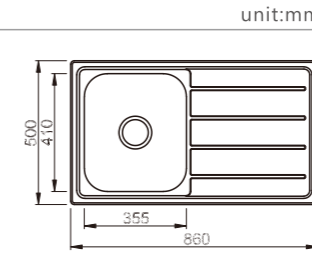

dimensions: 450x400
1 bowl: 400x350
depth: 200

Inner corners R25 pressed

YH270A

dimensions: 440x440
1 bowl: 400x400
depth: 210

Inner corners R25 pressed

R80

NH381C

dimensions: 860x500
1 bowl: 350x400
depth:200

unit:mm

Inner corners R25 pressed

**NH382C-1 LHB
NH382C-2 RHB**

dimensions: 1000x500
2 bowls: 350x400,200x350
depth:200

unit:mm

Inner corners R25 pressed

**NH383C-1 LHB
NH383C-2 RHB**

dimensions: 1160x500
2 bowls: 350x400,300x350
depth: 200

unit:mm

Inner corners R25 pressed

NH387C

dimensions: 1200x500
2 bowls: 350x400,350x400
depth: 200

unit:mm

Inner corners R25 pressed

NH381CR

dimensions: 860x500
1 bowl: 350x410
depth:180

unit:mm

Inner corners R80 pressed

**NH382CR-1 LHB
NH382CR-2 RHB**

dimensions: 1000x500
2 bowls: 350x410,200x300
depth:180

unit:mm

Inner corners R80 pressed

**NH383CR-1 LHB
NH383CR-2 RHB**

dimensions: 1160x500
2 bowls: 350x410,300x340
depth: 180