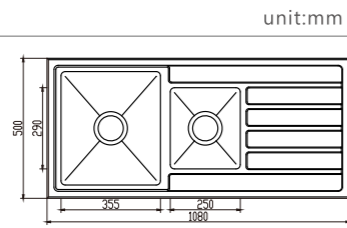

dimensions: 1500x500
2 bowls: 355x410,355x410

depth:180

unit:mm

DH452S

dimensions: 1500x500
2 bowls: 355x410,355x410

depth:180

unit:mm

HANDMADE Products

GD8050KR

dimensions: 800x500
1 bowl: 355x405

depth:200

GF10850KR

dimensions: 1080x500
2 bowls: 355x400,250x290

depth:200

GF12050KR-1 (LHB)

GF12050KR-2 (RHB)

dimensions: 1200x500
2 bowls: 355x400,300x345

depth: 200

GF10848KR-1 (LHB)

GF10848KR-2 (RHB)

dimensions: 1080x480
2 bowls: 330x400,300x320

depth: 200

HANDMADE Products

FD8447AP