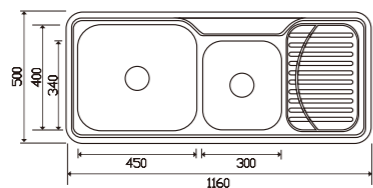

NH362S-2 (RHB)

dimensions: 1160x500
2 bowls: 450x400,300x340

depth:190