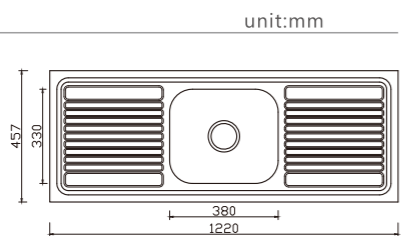

depth:170

NH336D

dimensions: 1219x457
1 bowl: 380x330

depth:170

NEW

DH446D

dimensions: 1182x486
1 bowl: 380x330

depth:170

DH443D

dimensions: 1220x457
1 bowl: 380x330

depth:170

DH450D

dimensions: 1524x457
2 bowls: 380x330, 380x330

depth:170

DB501B

dimensions: 1000x600
2 bowls: 400x450, 400x450