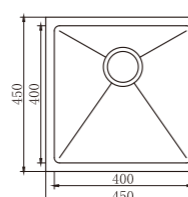

DB576A

dimensions: 580x400
2 bowls: 300x350, 200x350
depth:180

Inner corners R25 pressed

DB577A

dimensions: 680x400
2 bowls: 400x350, 200x350
depth:200

Inner corners R25 pressed

DB578A

dimensions: 780x450
2 bowls: 350x400, 350x400
depth:200

FA5545AR

unit:mm

dimensions: 550x450
1 bowl: 500x400
depth: 200

FA5151AJ

unit:mm

dimensions: 510x510
1 bowl: 450x400
depth:200

FA4337AR

dimensions: 370x430
1 bowl: 340x400
depth:25

unit:mm

FA7040AR

unit:mm

dimensions: 700x400
1 bowl: 650x350
depth: 200

FA4545AR

dimensions: 450x450
1 bowl: 400x400
depth: 200

unit:mm

FA8148A

unit:mm

dimensions: 813x482
1 bowl: 762x362
depth: 200

FA4952ARJ

dimensions: 490x520
1 bowl: 444x394
depth:200

unit:mm

FA8251ARJ

unit:mm

dimensions: 820x510
1 bowl: 760x410
depth: 200