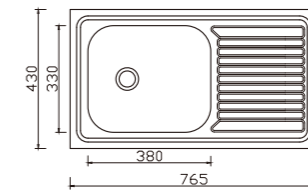

Big Bowl

YH234A

dimensions: 800x460
1 bowl: 760x420

depth:210

unit:mm

YH234C

dimensions: 845x500
1 bowl: 760x420

depth:210

DB564A

unit:mm
 dimensions: 815x430
 2 bowls: 535x385,200x385,
 depth:220

DB651A

unit:mm
 dimensions: 880x500
 2 bowls: 400x450,400x450,
 depth:190

LAY-ON EDGE

NH327D

unit:mm
 dimensions: 760x360
 1 bowl: 370x270
 depth:160

NH333D-1 (430mm width)

NH333D-2 (457mm width)

unit:mm
 dimensions: 765x430
 1 bowl: 380x330
 depth:170

NH330D

unit:mm
 dimensions: 800x430
 1 bowl: 380x330
 depth:170

NH330H-2

unit:mm
 dimensions: 800x430
 1 bowl: 380x330
 depth:170