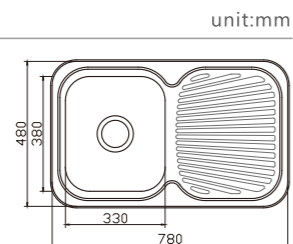

depth:180

NH358S unit:mm

dimensions: 1225x465
2 bowls: 410x355,278x278

depth:170

NH308S unit:mm

dimensions: 1325x500
3 bowls: 355x410,155x300,355x410

depth:180

EUROPEAN Products

NH339C-1

NH339S-1

dimensions: 780x480

1 bowl: 315x380

depth:170

NH339C-2

NH339S-2

dimensions: 780x480

1 bowl: 330x380

depth:170

NH339CF-2

NH339SF-2

dimensions: 780x480

1 bowl: 330x380

depth:170

NH339CF-3

dimensions: 780x480

1 bowl: 330x380

depth:170

NH339CF-4

dimensions: 780x480

1 bowl: 330x380

depth:170

NH339SF-5