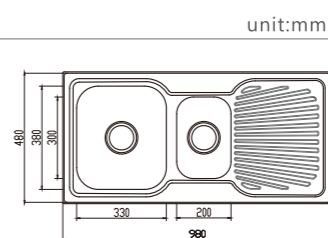

dimensions: 780x480

1 bowl: 330x380

depth:170

NH339CF-4

dimensions: 780x480

1 bowl: 330x380

depth:170

NH339SF-5

NH356C-2

NH356S-2

dimensions: 890x480

2 bowls: 315x380,155x300

depth:170

NH365C-2

NH365S-2

dimensions: 980x480

2 bowls: 330x380,200x300

depth:170

NH365CF-2

NH365SF-2

dimensions: 980x480

2 bowls: 330x380,200x300

depth:170

NH365CF-3

dimensions: 980x480

2 bowls: 330x380,200x300

depth:170

NH365CF-4

dimensions: 980x480

2 bowls: 330x380,200x300

depth:170

NH357C-1
NH357S-1
 dimensions: 1080x480
 2 bowls: 315x380,278x278
 depth:170