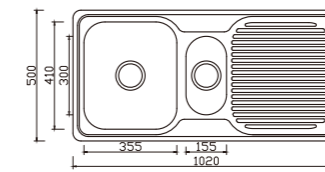

DB576A

dimensions: 580x400
2 bowls: 300x350, 200x350
depth:180

Inner corners R25 pressed

DB577A

dimensions: 680x400
2 bowls: 400x350, 200x350
depth:200

Inner corners R25 pressed

DB578A

dimensions: 780x450
2 bowls: 350x400, 350x400
depth:200

depth:180

NH357C-6 unit:mm

dimensions: 1080x480
2 bowls: 330x380,278x278

depth: 170

NH359C-6 unit:mm

dimensions: 1180x480
2 bowls: 330x380,330x380

depth: 170

NH377C-2 unit:mm

dimensions: 1200x500
2 bowls: 380x405,290x300

depth: 180

NH360C unit:mm

NH360S

dimensions: 1020x500
2 bowls: 355x410,155x300

depth:170

NH380C unit:mm

NH380S

dimensions: 1080x500
2 bowls: 355x410,200x300

depth:170

NH361C unit:mm

dimensions: 1120x500
2 bowls: 355x410,265x315

depth:170

NH351C unit:mm

NH351S

dimensions: 1200x500
2 bowls: 355x410,355x410