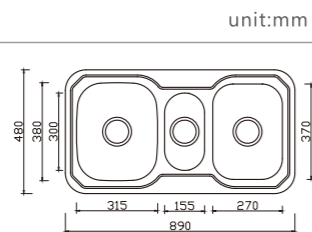

dimensions: 1200x500
2 bowls: 380x405,290x300

depth:180

NH377CF-1

NH377SF-1

dimensions: 1200x500
2 bowls: 380x405,290x300

depth:180

NH358CF

NH358SF

dimensions: 1230x480
2 bowls: 410x355,278x278

depth:180

DH452SF

dimensions: 1500x500
2 bowls: 355x410,355x410

depth:180

EUROPEAN Products

DB678S

dimensions: 890x480
3 bowls: 315x380, 155x300, 270x370
depth: 170

DB554S

dimensions: 920x435
2 bowls: 380x330, 380x330
depth: 170

DB690S

dimensions: 980x480
3 bowls: 330x380, 155x300, 330x380
depth: 170

DB688S

dimensions: 1020x500
3 bowls: 355x410, 155x300, 355x410
depth: 180

DB698S

dimensions: 1080x480
3 bowls: 315x380, 278x278, 315x380
depth: 170

DB689S

dimensions: 1080x495
3 bowls: 355x410, 200x300, 355x410
depth: 180

DB608C

dimensions: 625x495
2 bowls: 355x410, 155x300
depth: 180