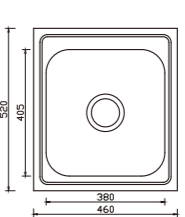

dimensions: 460x520
1 bowl: 380x405

depth:190