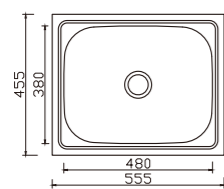

depth:240

YH235L-1 (35L)

dimensions: 455x555
1 bowl: 380x480

depth:200

YH230B (27L)

dimensions: 500x390
1 bowl: 425x315

depth:200

YH235B-1 (35L)

dimensions: 555x455
1 bowl: 480x380

depth:200

YH236B (45L)

dimensions: 600x500
1 bowl: 525x425

depth:240

YH216B (45L)

dimensions: 630x470
1 bowl: 540x380

depth:220

YH247BJ

dimensions: 355x565
1 bowl: 267x410

depth:240

YH230L (27L)

dimensions: 390x500
1 bowl: 315x425

depth:200

YH236L (45L)

dimensions: 500x600
1 bowl: 425x525