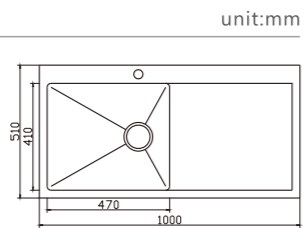

HANDMADE Products

Customer Design Options Include:

- Size and depth of the sink
- Position of the drain and overflow hole
- Squared (R0) or rounded (R25, R15, R10) inner corners

Optional Additional Accessories:

- Chopping board
- Stainless steel tray
- Stainless steel colander

FD10051ARJP

dimensions: 1000x510
1 bowl: 470x410

depth:200