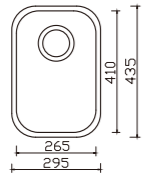

dimensions: 500x450
1 bowl: 450x400

depth:190

YH243A unit:mm

dimensions: 320x310
1 bowl: 302x292

depth:160

YH262A unit:mm

dimensions: 325x365
1 bowl: 300x340

depth:165

YH215A unit:mm

dimensions: 510x365
1 bowl: 480x335

depth:170

YH216A unit:mm

dimensions: 580x420
1 bowl: 540x380

depth:220

SINGLE BOWL

SINGLE BOWL

YH247A

dimensions: 295x435
1 bowl: 265x410

depth:190

unit:mm

YH222A

dimensions: 370x445
1 bowl: 330x405

depth:165

unit:mm

YH248A

dimensions: 485x435
1 bowl: 460x410

depth:180

unit:mm

YH249A

dimensions: 505x525
1 bowl: 450x470

depth:200

unit:mm