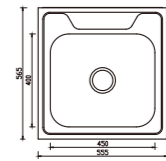

YH247BJ

dimensions: 355x565
1 bowl: 267x410

depth:240

YH230L (27L)

dimensions: 390x500
1 bowl: 315x425

depth:200

YH236L (45L)

dimensions: 500x600
1 bowl: 425x525

depth:240

YH237B (45L)

dimensions: 560x460
1 bowl: 525x425

depth:240

YH237L (45L)

dimensions: 460x560
1 bowl: 425x525

depth:240

YH216L (45L)

dimensions: 470x630
1 bowl: 380x540

depth:220

YH245BJ

dimensions: 555x565
1 bowl: 450x400

depth:200

YH126BJ

dimensions: 500x420
1 bowl: 440x289

depth: 175

YH128BJ

dimensions: 500x420
1 bowl: 440x289

depth: 175

YH121B

dimensions: 480x450
1 bowl: 380x330

depth:170

YH239L

dimensions: 460x520
1 bowl: 380x405