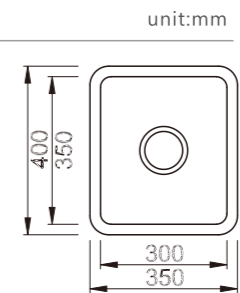

DB576A

dimensions: 580x400
2 bowls: 300x350, 200x350
depth:180

Inner corners R25 pressed

DB577A

dimensions: 680x400
2 bowls: 400x350, 200x350
depth:200

Inner corners R25 pressed

DB578A

dimensions: 780x450
2 bowls: 350x400, 350x400
depth:200

Inner corners R25 pressed

YH266A

dimensions: 250x400
1 bowl: 200x350
depth:160

Inner corners R25 pressed

YH267A

dimensions: 350x400
1 bowl: 300x350
depth:180

Inner corners R25 pressed

YH268A

dimensions: 450x400
1 bowl: 400x350
depth: 200

Inner corners R25 pressed

YH270A

dimensions: 440x440
1 bowl: 400x400
depth: 210

Inner corners R25 pressed

R80

NH381C

dimensions: 860x500
1 bowl: 350x400
depth:200

unit:mm

Inner corners R25 pressed

**NH382C-1 LHB
NH382C-2 RHB**

dimensions: 1000x500
2 bowls: 350x400,200x350
depth:200

unit:mm

Inner corners R25 pressed

**NH383C-1 LHB
NH383C-2 RHB**

dimensions: 1160x500
2 bowls: 350x400,300x350
depth: 200