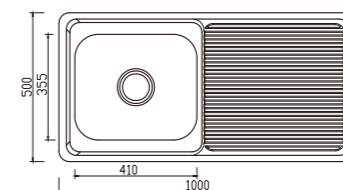

DH450SF unit:mm

dimensions: 1524x455
2 bowls: 380x330,380x330

depth:170

NH328C unit:mm

dimensions: 580x488
1 bowl: 355x410

depth:180

NH347CF-2 unit:mm

NH347SF-2

dimensions: 820x500
1 bowl: 355x410

depth:180

NH342S unit:mm

dimensions: 1000x500
1 bowl: 410x355

depth:180

NH347C-1 unit:mm

dimensions: 800x500
1 bowl: 355x405

depth:180