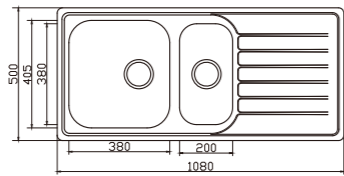

unit:mm

FA7040AR

unit:mm

dimensions: 700x400
1 bowl: 650x350
depth: 200

FA4545AR

dimensions: 450x450
1 bowl: 400x400
depth: 200

unit:mm

FA8148A

unit:mm

dimensions: 813x482
1 bowl: 762x362
depth: 200

FA4952ARJ

dimensions: 490x520
1 bowl: 444x394
depth:200

unit:mm

FA8251ARJ

unit:mm

dimensions: 820x510
1 bowl: 760x410
depth: 200

EUROPEAN Products

DB655C

dimensions: 890x500
2 bowls: 380x405, 380x405

depth: 180

NH346C-4

dimensions: 850x500
1 bowl: 380x405

depth: 180

NH380C-3

dimensions: 1080x500
2 bowls: 380x405, 200x380

depth: 180

NH352C

dimensions: 1260x500
2 bowls: 380x405, 380x405

depth: 180

NH339C-7

dimensions: 780x480
1 bowl: 315x380

depth: 170