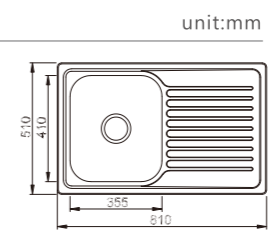

DH451C-3

dimensions: 1390x485
2 bowls: 315x380, 315x380

depth: 170

NEW

New Products

NH395C

dimensions: 810x510
1 bowl: 355x410

depth: 180

NEW

NH396C

dimensions: 1010x510
2 bowls: 355x410, 200x300

depth: 180

NEW

NH397C

dimensions: 1210x510
2 bowls: 355x410, 355x410

depth: 180

NEW

GRAND New Products LAY-ON EDGE

DH401D

dimensions: 902x570
1 bowl: 525x425

depth: 240

NEW

DH402D

dimensions: 1202x570
1 bowl: 525x425