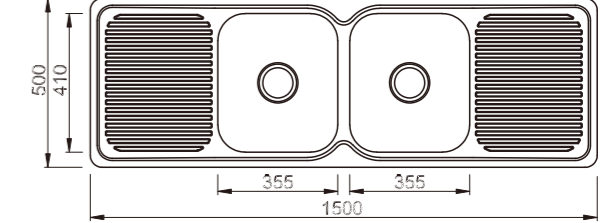

dimensions: 1500x500
2 bowls: 355x410,355x410

depth:180

unit:mm

DH452S

dimensions: 1500x500
2 bowls: 355x410,355x410

depth:180

unit:mm

HANDMADE Products