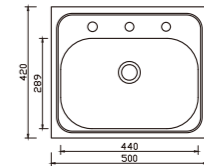

dimensions: 470x630
1 bowl: 380x540

depth:220

YH245BJ

dimensions: 555x565
1 bowl: 450x400

depth:200

YH126BJ

dimensions: 500x420
1 bowl: 440x289

depth: 175

YH128BJ

dimensions: 500x420
1 bowl: 440x289

depth: 175

YH121B

dimensions: 480x450
1 bowl: 380x330

depth:170

YH239L

dimensions: 460x520
1 bowl: 380x405