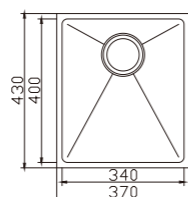

DB576A

dimensions: 580x400
2 bowls: 300x350, 200x350
depth:180

Inner corners R25 pressed

DB577A

dimensions: 680x400
2 bowls: 400x350, 200x350
depth:200

Inner corners R25 pressed

DB578A

dimensions: 780x450
2 bowls: 350x400, 350x400
depth:200

- Chopping board
- Stainless steel tray
- Stainless steel colander

HANDMADE Products

FA4530A

unit:mm

dimensions: 300x450
1 bowl: 250x400
depth:200

FA3844AR

unit:mm

dimensions: 380x440
1 bowl: 340x400
depth:200

FA5545AR

unit:mm

dimensions: 550x450
1 bowl: 500x400
depth: 200

FA5151AJ

unit:mm

dimensions: 510x510
1 bowl: 450x400
depth:200

FA4337AR

dimensions: 370x430
1 bowl: 340x400
depth:25

unit:mm

FA7040AR

unit:mm

dimensions: 700x400
1 bowl: 650x350
depth: 200

FA4545AR

dimensions: 450x450
1 bowl: 400x400
depth: 200

unit:mm

FA8148A