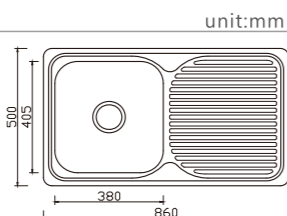

dimensions: 760x360
1 bowl: 370x270

depth:160

NH364C

dimensions: 950x420
2 bowls: 380x330,155x300

depth:170

NH329S

dimensions: 920x435
1 bowl: 380x315

depth:170

NH325C

dimensions: 950x420
1 bowl: 480x335

depth:170

NH324N

dimensions: 590x370
1 bowl: 340x300

depth:165

EUROPEAN Products

NH307S

dimensions: 860x440
1 bowl: 380x330
depth:170

NH326S

dimensions: 860x500
1 bowl: 380x405
depth:170

NH353S

dimensions: 1000x500
2 bowls: 315x380, 155x300
depth:170

NH340S

dimensions: 1370x455
2 bowls: 380x330, 380x330
depth:170

NH349S

dimensions: 1200x435
2 bowls: 380x330, 380x330
depth:170

DH446S

dimensions: 1180x480
1 bowl: 380x330
depth:170

EUROPEAN Products

DB633C

dimensions: 635x505
2 bowls: 350x408, 155x300
depth:170

DH453C