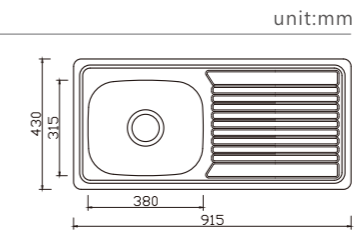

NH331S-1 (LHB)

NH331S-2 (RHB)

dimensions: 915x430
1 bowl: 380x315

depth:170