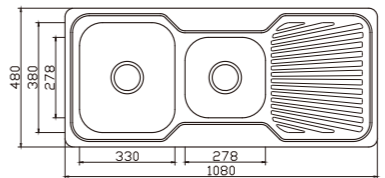

dimensions: 980x480

2 bowls: 330x380,200x300

depth:170

NH365CF-4

dimensions: 980x480

2 bowls: 330x380,200x300

depth:170

NH357C-1
NH357S-1
 dimensions: 1080x480
 2 bowls: 315x380,278x278
 depth:170

NH357CF-1
NH357SF-1
 dimensions: 1080x480
 2 bowls: 315x380,278x278
 depth:170

NH357C-2
NH357S-2
 dimensions: 1080x480
 2 bowls: 330x380,278x278
 depth:170

NH357CF-2
NH357SF-2
 dimensions: 1080x480
 2 bowls: 330x380,278x278
 depth:170

NH357CF-3
 dimensions: 1080x480
 2 bowls: 330x380,278x278
 depth:170

NH357CF-4
 dimensions: 1080x480
 2 bowls: 330x380,278x278
 depth:170

NH357SF-5
 dimensions: 1080x480
 2 bowls: 330x380,278x278
 depth:170