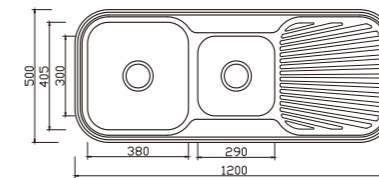

NH366SF-1

dimensions: 1010x495
2 bowls: 355x405,200x300

depth:180

EUROPEAN Products

NH367SF

dimensions: 1120x500
2 bowls: 355x410,265x315

depth:180

NH377C-3

dimensions: 1200x500
2 bowls: 380x405,290x300

depth:180

NH377CF-1

NH377SF-1

dimensions: 1200x500
2 bowls: 380x405,290x300

depth:180

NH358CF

NH358SF

dimensions: 1230x480
2 bowls: 410x355,278x278

depth:180

DH452SF

dimensions: 1500x500
2 bowls: 355x410,355x410

depth:180

EUROPEAN Products

DB678S

dimensions: 890x480
3 bowls: 315x380, 155x300, 270x370
depth: 170

DB554S

dimensions: 920x435
2 bowls: 380x330, 380x330
depth: 170

DB690S

dimensions: 980x480
3 bowls: 330x380, 155x300, 330x380
depth: 170

DB688S

dimensions: 1020x500
3 bowls: 355x410, 155x300, 355x410
depth: 180