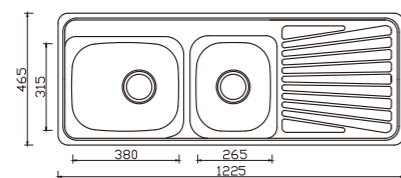

NH351CV

unit:mm

NH351SV

dimensions: 1200x500
2 bowls: 355x410,355x410

depth:180

NH338CF unit:mm

NH338SF

dimensions: 850x480
1 bowl: 410x355

depth:180

NH355SF unit:mm

dimensions: 1225x465
2 bowls: 315x380,315x380

depth:170

NH354SF-1 (LHB) unit:mm

NH354SF-2 (RHB)

dimensions: 1225x465
2 bowls: 380x315,265x315

depth:170