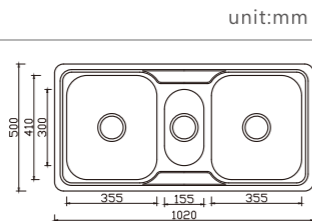

dimensions: 1230x480
2 bowls: 410x355,278x278

depth:180

DH452SF

dimensions: 1500x500
2 bowls: 355x410,355x410

depth:180

EUROPEAN Products

DB678S

dimensions: 890x480
3 bowls: 315x380, 155x300, 270x370
depth: 170

DB554S

dimensions: 920x435
2 bowls: 380x330, 380x330
depth: 170

DB690S

dimensions: 980x480
3 bowls: 330x380, 155x300, 330x380
depth: 170

DB688S

dimensions: 1020x500
3 bowls: 355x410, 155x300, 355x410
depth: 180

DB698S

dimensions: 1080x480
3 bowls: 315x380, 278x278, 315x380
depth: 170

DB689S

dimensions: 1080x495
3 bowls: 355x410, 200x300, 355x410
depth: 180

DB608C

dimensions: 625x495
2 bowls: 355x410, 155x300
depth: 180

DB559C

dimensions: 730x465
2 bowls: 330x380, 280x330
depth: 170

DB506C

dimensions: 745x425
2 bowls: 355x355, 290x300
depth: 180

DB630C

dimensions: 820x490
2 bowls: 355x410, 355x355
depth: 180

DB631C

dimensions: 830x440
2 bowls: 410x355, 300x290
depth: 180