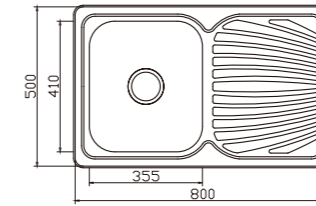

dimensions: 860x500
1 bowl: 355x410

depth:180

NH345S

unit:mm

dimensions: 860x500
1 bowl: 450x400

depth:190

DB632S

unit:mm

dimensions: 860x500
2 bowls: 450x400,300x340

depth:190

DB651S

unit:mm

dimensions: 1020x500
2 bowls: 450x400,450x400

depth:190

NH362S-1 (LHB)

unit:mm

NH362S-2 (RHB)

dimensions: 1160x500
2 bowls: 450x400,300x340

depth:190

NH347CV-1

unit:mm

dimensions: 800x500
1 bowl: 355x410

depth:180

NH360CV

unit:mm

NH360SV

dimensions: 1020x500
2 bowls: 355x410,155x300

depth:180

NH361CV

unit:mm

dimensions: 1120x500
2 bowls: 355x410,265x315

depth:180