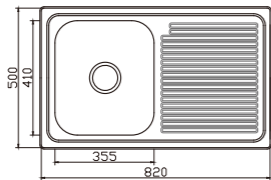

EUROPEAN Products

DB655C

dimensions: 890x500
2 bowls: 380x405, 380x405

depth: 180

NH346C-4

dimensions: 850x500
1 bowl: 380x405

depth: 180

NH380C-3

dimensions: 1080x500
2 bowls: 380x405, 200x380

depth: 180

NH352C

dimensions: 1260x500
2 bowls: 380x405, 380x405

depth: 180

NH339C-7

dimensions: 780x480
1 bowl: 315x380

depth: 170

depth: 170

DH451C-7

dimensions: 1380x480
2 bowls: 315x380, 315x380

depth: 170

EUROPEAN Products

NH347C-3 (LHB) unit:mm

NH347C-4 (RHB)

dimensions: 820x500
1 bowl: 355x410

depth:180

NH357C-6 unit:mm

dimensions: 1080x480
2 bowls: 330x380,278x278

depth: 170

NH359C-6 unit:mm

dimensions: 1180x480
2 bowls: 330x380,330x380

depth: 170

NH377C-2 unit:mm