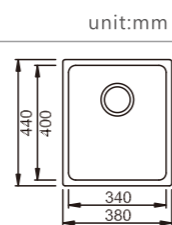

YH271A

dimensions: 500x450
1 bowl: 450x400
depth:200

NEW

Inner corners R25 pressed

YH272CJ

dimensions: 580x530
1 bowl: 500x400
depth:210

NEW

Inner corners R25 pressed

YH272A

dimensions: 550x450
1 bowl: 500x400
depth: 210

NEW

Inner corners R25 pressed

YH269A

dimensions: 380x440
1 bowl: 340x400
depth: 210

NEW

Inner corners R25 pressed

NH384C

dimensions: 1160x500
2 bowls: 350x400, 350x400
depth:200

NEW

Inner corners R25 pressed

NH385C

dimensions: 1160x500
2 bowls: 350x400, 350x400
depth:200

NEW

Inner corners R25 pressed

NH386C

dimensions: 1160x500
2 bowls: 350x400, 350x400
depth:200

NEW

Inner corners R25 pressed

YH5846A

dimensions: 585x460
1 bowl: 535x410
depth:200

NEW

Inner corners R20 pressed