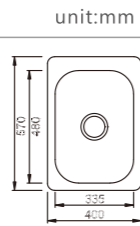

depth: 170

NEW

YH215AJ

dimensions: 400x570
1 bowl: 335x480

depth:200

NEW

YH220AJ

dimensions: 600x500
1 bowl: 535x385

depth:225

NEW

YH239CJ

dimensions: 455x455
1 bowl: 405x380

depth: 190

NEW

FA6538NR

dimensions: 650x380
1 bowl: 644x374

DB576A

dimensions: 580x400
2 bowls: 300x350, 200x350
depth:180

Inner corners R25 pressed

DB577A

dimensions: 680x400
2 bowls: 400x350, 200x350
depth:200

Inner corners R25 pressed

DB578A

dimensions: 780x450
2 bowls: 350x400, 350x400
depth:200