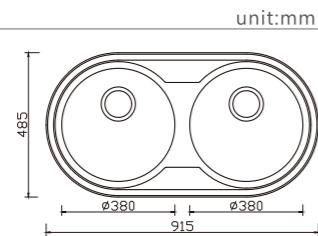

NH349S

dimensions: 1200x435
2 bowls: 380x330, 380x330
depth:170

DH446S

dimensions: 1180x480
1 bowl: 380x330
depth:170

EUROPEAN Products

DB633C

dimensions: 635x505
2 bowls: 350x408, 155x300
depth:170

DH453C

dimensions: 965x505
2 bowls: 350x415, 155x300
depth:170

DB691C

dimensions: 1000x500
3 bowls: 350x415, 155x300, 350x415
depth:170

NH370C-1 (LHB)

dimensions: 1000x500
2 bowls: 350x415, 155x300
depth:170

NH371C-1 (LHB)

dimensions: 1160x510
2 bowls: 350x415, 300x340
depth:170

ROUND BOWL

ROUND BOWL

DB503K

dimensions: 915x485
2 bowls: Ø380, Ø380
depth: 180

DB504K

dimensions: 915x485
2 bowls: Ø380, Ø380
depth: 180

DB617K

dimensions: 850x450
2 bowls: Ø357, Ø357
depth: 170

DB664K

dimensions: 1000x600
2 bowls: 410x355, 410x355
depth: 180

NH301C

dimensions: 577x447
1 bowl: Ø357
depth: 170

NH305K

dimensions: 1270x485
2 bowls: Ø380, Ø380
depth: 180