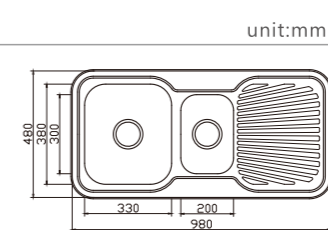

dimensions: 780x480

1 bowl: 330x380

depth:170

NH339CF-4

dimensions: 780x480

1 bowl: 330x380

depth:170

NH339SF-5

2 bowls: 330x380,200x300

depth:170

NH365CF-2

NH365SF-2

dimensions: 980x480

2 bowls: 330x380,200x300

depth:170

NH365CF-3

dimensions: 980x480

2 bowls: 330x380,200x300

depth:170

NH365CF-4

dimensions: 980x480

2 bowls: 330x380,200x300

depth:170

NH357C-1
NH357S-1
 dimensions: 1080x480
 2 bowls: 315x380,278x278
 depth:170

NH357CF-1
NH357SF-1
 dimensions: 1080x480
 2 bowls: 315x380,278x278
 depth:170

NH357C-2
NH357S-2
 dimensions: 1080x480
 2 bowls: 330x380,278x278
 depth:170

NH357CF-2
NH357SF-2
 dimensions: 1080x480
 2 bowls: 330x380,278x278
 depth:170