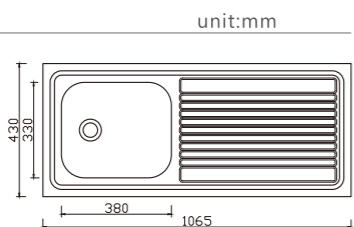

LAY-ON EDGE

NH335D-1 (430mm width)

NH335D-2 (457mm width)

dimensions: 1065x430
1 bowl: 380x330

depth:170

NH336D

dimensions: 1219x457
1 bowl: 380x330

depth:170

NEW

DH446D

dimensions: 1182x486
1 bowl: 380x330

depth:170

DH443D

dimensions: 1220x457
1 bowl: 380x330

depth:170

DH450D

dimensions: 1524x457
2 bowls: 380x330, 380x330

depth:170

DB501B

dimensions: 1000x600
2 bowls: 400x450, 400x450

depth:200

NH304B

dimensions: 1000x600
1 bowl: 525x425

depth:200

NH303B

dimensions: 1200x600
2 bowls: 400x450, 400x450

depth:200

NH302B

dimensions: 1500x600
2 bowls: 450x400, 450x400

depth:200

DB454B

dimensions: 1800x600
2 bowls: 450x400, 450x400

depth:200