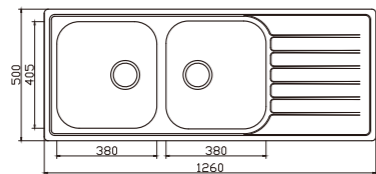

unit:mm

dimensions: 813x482
1 bowl: 762x362
depth: 200

FA4952ARJ

dimensions: 490x520
1 bowl: 444x394
depth:200

unit:mm

FA8251ARJ

unit:mm

dimensions: 820x510
1 bowl: 760x410
depth: 200

EUROPEAN Products

DB655C

dimensions: 890x500
2 bowls: 380x405, 380x405

depth: 180

NH346C-4

dimensions: 850x500
1 bowl: 380x405

depth: 180

NH380C-3

dimensions: 1080x500
2 bowls: 380x405, 200x380

depth: 180

NH352C

dimensions: 1260x500
2 bowls: 380x405, 380x405

depth: 180

NH339C-7

dimensions: 780x480
1 bowl: 315x380

depth: 170

NH365C-7

dimensions: 980x480
2 bowls: 315x380, 200x300

depth: 170

NH357C-7

dimensions: 1080x480
2 bowls: 315x380, 278x278

depth: 170

NH359C-7

dimensions: 1180x480
2 bowls: 315x380, 315x380