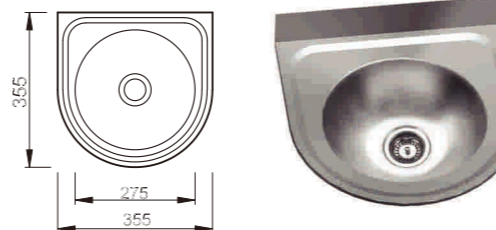

dimensions: 447x440
1 bowl: 380x330

depth:170

YH238C unit:mm

dimensions: 490x440
1 bowl: 410x355

depth:180

YH245C unit:mm

dimensions: 550x500
1 bowl: 450x400

depth:190

YH215KJ unit:mm

dimensions: 527x420
1 bowl: 480x355

depth:170

YH235CJ unit:mm

dimensions: 530x500
1 bowl: 480x380

depth:200

YH115B unit:mm

dimensions: 355x355
1 bowl: Ø275

depth:115

YH101A unit:mm

dimensions: 455x435
1 bowl: 420x400

depth:180

SINGLE BOWL

SINGLE BOWL

YH206A unit:mm

dimensions: 260x440
1 bowl: 200x380