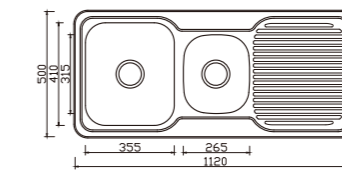

depth:180

NH357C-6 unit:mm

dimensions: 1080x480
2 bowls: 330x380,278x278

depth: 170

NH359C-6 unit:mm

dimensions: 1180x480
2 bowls: 330x380,330x380

depth: 170

NH377C-2 unit:mm

dimensions: 1200x500
2 bowls: 380x405,290x300

depth: 180

NH360C unit:mm

NH360S

dimensions: 1020x500
2 bowls: 355x410,155x300

depth:170

NH380C unit:mm

NH380S

dimensions: 1080x500
2 bowls: 355x410,200x300

depth:170

NH361C unit:mm

dimensions: 1120x500
2 bowls: 355x410,265x315

depth:170

NH351C unit:mm

NH351S

dimensions: 1200x500
2 bowls: 355x410,355x410

depth:180

NH358S unit:mm

dimensions: 1225x465
2 bowls: 410x355,278x278

depth:170

NH308S unit:mm

dimensions: 1325x500
3 bowls: 355x410,155x300,355x410

depth:180

EUROPEAN Products