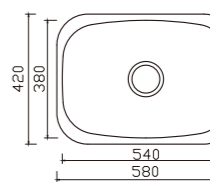

dimensions: 500x450
1 bowl: 450x400

depth:190

YH243A unit:mm

dimensions: 320x310
1 bowl: 302x292

depth:160

YH262A unit:mm

dimensions: 325x365
1 bowl: 300x340

depth:165

YH215A unit:mm

dimensions: 510x365
1 bowl: 480x335

depth:170

YH216A unit:mm

dimensions: 580x420
1 bowl: 540x380

depth:220

SINGLE BOWL

SINGLE BOWL

YH247A

dimensions: 295x435
1 bowl: 265x410

depth:190

unit:mm

YH222A

dimensions: 370x445
1 bowl: 330x405

depth:165

unit:mm

YH248A

dimensions: 485x435
1 bowl: 460x410

depth:180

unit:mm

YH249A

dimensions: 505x525
1 bowl: 450x470

depth:200

unit:mm