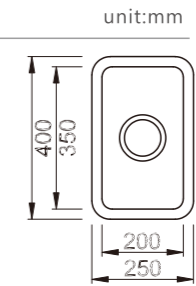

depth:120

NEW

FA5538AR

dimensions: 550x380
1 bowl: 540x370

depth:120

NEW

FA4040NR

dimensions: Ø400

DB576A

dimensions: 580x400
2 bowls: 300x350, 200x350
depth:180

Inner corners R25 pressed

DB577A

dimensions: 680x400
2 bowls: 400x350, 200x350
depth:200

Inner corners R25 pressed

DB578A

dimensions: 780x450
2 bowls: 350x400, 350x400
depth:200

Inner corners R25 pressed

YH266A

dimensions: 250x400
1 bowl: 200x350
depth:160

Inner corners R25 pressed

YH267A

dimensions: 350x400
1 bowl: 300x350
depth:180

Inner corners R25 pressed

YH268A

dimensions: 450x400
1 bowl: 400x350
depth: 200

Inner corners R25 pressed

YH270A

dimensions: 440x440
1 bowl: 400x400
depth: 210

Inner corners R25 pressed

R80

NH381C

dimensions: 860x500
1 bowl: 350x400
depth:200