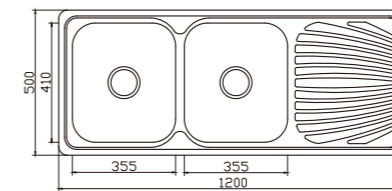

unit:mm

NH360SV

dimensions: 1020x500
2 bowls: 355x410,155x300

depth:180

NH361CV

unit:mm

dimensions: 1120x500
2 bowls: 355x410,265x315

depth:180

NH351CV

unit:mm

NH351SV

dimensions: 1200x500
2 bowls: 355x410,355x410

depth:180

NH338CF unit:mm

NH338SF

dimensions: 850x480
1 bowl: 410x355