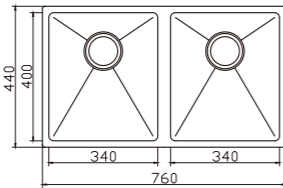

DB576A

dimensions: 580x400
2 bowls: 300x350, 200x350
depth:180

Inner corners R25 pressed

DB577A

dimensions: 680x400
2 bowls: 400x350, 200x350
depth:200

Inner corners R25 pressed

DB578A

dimensions: 780x450
2 bowls: 350x400, 350x400
depth:200

depth: 200

FF12051ARJP

unit:mm

dimensions: 1200x510
2 bowls: 400x400,340x400

depth: 200

FF13052ARP

unit:mm

dimensions: 1308x527
2 bowls: 502x464,349x464

depth: 200

HANDMADE Products

FB7345AR

dimensions: 730x450
2 bowls: 400x400,250x400

unit:mm

depth:200

FB7644AR

dimensions: 760x440
2 bowls: 340x400,340x400

unit:mm

depth:200

FB8345AR

dimensions: 830x450
2 bowls: 500x400,250x400

unit:mm

depth: 200

FB8651ARJ

dimensions: 860x510
2 bowls: 340x410,430x410