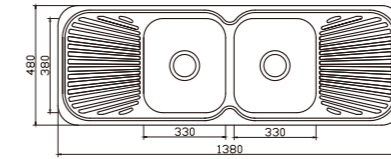

dimensions: 1180x480
2 bowls: 330x380,330x380
depth:170

NH359CF-2

unit:mm

NH359SF-2

dimensions: 1180x480
2 bowls: 330x380,330x380
depth:170

NH359CF-3

unit:mm

dimensions: 1180x480
2 bowls: 330x380,330x380
depth:170

NH359CF-4

unit:mm

dimensions: 1180x480
2 bowls: 330x380,330x380
depth:170

NH359SF-5

unit:mm

dimensions: 1180x480
2 bowls: 330x380,330x380
depth:170

EUROPEAN Products

DH451C-1

unit:mm

DH451S-1

dimensions: 1380x480
2 bowls: 315x380,315x380
depth:170

DH451C-2

unit:mm

DH451S-2

dimensions: 1380x480
2 bowls: 330x380,330x380
depth:170

DH451CF-2

unit:mm

DH451SF-2

dimensions: 1380x480
2 bowls: 330x380,330x380
depth:170

DH451CF-3

unit:mm

dimensions: 1380x480
2 bowls: 330x380,330x380
depth:170

DH451CF-4

unit:mm