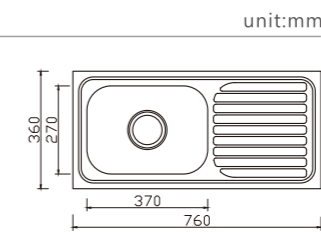

NH331S-2 (RHB)

dimensions: 915x430
1 bowl: 380x315

depth:170

NH330C

NH330S

dimensions: 810x435
1 bowl: 380x330

depth:170

NH327S

dimensions: 760x360
1 bowl: 370x270

depth:160

NH364C

dimensions: 950x420
2 bowls: 380x330,155x300

depth:170

NH329S

dimensions: 920x435
1 bowl: 380x315

depth:170