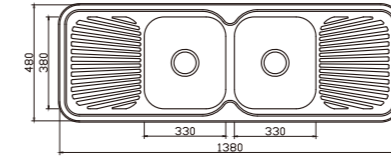

unit:mm

DH451S-1

dimensions: 1380x480
2 bowls: 315x380,315x380
depth:170

DH451C-2

unit:mm

DH451S-2

dimensions: 1380x480
2 bowls: 330x380,330x380
depth:170

DH451CF-2

unit:mm

DH451SF-2

dimensions: 1380x480
2 bowls: 330x380,330x380
depth:170

DH451CF-3

unit:mm

dimensions: 1380x480
2 bowls: 330x380,330x380
depth:170

DH451CF-4

unit:mm

dimensions: 1380x480
2 bowls: 330x380,330x380
depth:170

DH451SF-5

unit:mm

dimensions: 1380x480
2 bowls: 330x380,330x380
depth:170

EUROPEAN Products

NH346C-1

NH346S-1

dimensions: 850x500
1 bowl: 380x405