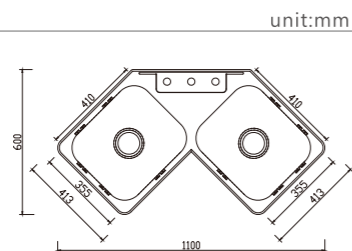

NH349S

dimensions: 1200x435
2 bowls: 380x330, 380x330
depth:170

DH446S

dimensions: 1180x480
1 bowl: 380x330
depth:170

EUROPEAN Products

DB633C

dimensions: 635x505
2 bowls: 350x408, 155x300
depth:170

DH453C

dimensions: 965x505
2 bowls: 350x415, 155x300
depth:170

DB691C

dimensions: 1000x500
3 bowls: 350x415, 155x300, 350x415
depth:170

NH370C-1 (LHB)

dimensions: 1000x500
2 bowls: 350x415, 155x300
depth:170

NH371C-1 (LHB)

dimensions: 1160x510
2 bowls: 350x415, 300x340
depth:170

ROUND BOWL

ROUND BOWL

DB503K

dimensions: 915x485
2 bowls: Ø380, Ø380
depth: 180

DB504K

dimensions: 915x485
2 bowls: Ø380, Ø380
depth: 180

DB617K

dimensions: 850x450
2 bowls: Ø357, Ø357
depth: 170

DB664K

dimensions: 1000x600
2 bowls: 410x355, 410x355
depth: 180

NH301C

dimensions: 577x447
1 bowl: Ø357
depth: 170

NH305K

dimensions: 1270x485
2 bowls: Ø380, Ø380
depth: 180