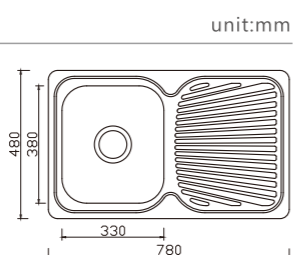

NH339C-1

NH339S-1

dimensions: 780x480

1 bowl: 315x380

depth:170

NH339C-2

NH339S-2

dimensions: 780x480

1 bowl: 330x380

depth:170

NH339CF-2

NH339SF-2

dimensions: 780x480

1 bowl: 330x380

depth:170

NH339CF-3

dimensions: 780x480

1 bowl: 330x380

depth:170

NH339CF-4

dimensions: 780x480

1 bowl: 330x380

depth:170

NH339SF-5

dimensions: 780x480

1 bowl: 330x380

depth:170

NH356CF-1

NH356SF-1

dimensions: 890x480

2 bowls: 315x380,155x300

depth:170