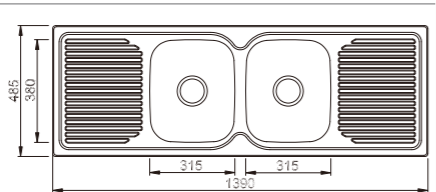

YH6845A

dimensions: 680x457
1 bowl: 630x407
depth:200

NEW

Inner corners R20 pressed

NH339C-3

dimensions: 780x480
1 bowl: 315x380

depth: 170

NEW

NH356C-3

dimensions: 890x480
2 bowls: 315x380, 155x300

depth: 170

NEW

NH365C-3

dimensions: 990x485
2 bowls: 315x380, 200x300

depth: 170

NEW

NH357C-3

dimensions: 1080x480
2 bowls: 315x380, 278x278

depth: 170

NEW

NH359C-3

dimensions: 1180x480
2 bowls: 315x380, 315x380

depth: 170

NEW

DH451C-3

dimensions: 1390x485
2 bowls: 315x380, 315x380

depth: 170

NEW

New Products

NH395C

dimensions: 810x510
1 bowl: 355x410

depth: 180