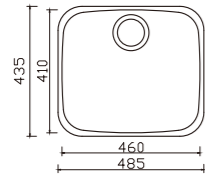

dimensions: 500x450
1 bowl: 450x400

depth:190

YH243A unit:mm

dimensions: 320x310
1 bowl: 302x292

depth:160

YH262A unit:mm

dimensions: 325x365
1 bowl: 300x340

depth:165

YH215A unit:mm

dimensions: 510x365
1 bowl: 480x335

depth:170

YH216A unit:mm

dimensions: 580x420
1 bowl: 540x380

depth:220

SINGLE BOWL

SINGLE BOWL

YH247A

dimensions: 295x435
1 bowl: 265x410

depth:190

unit:mm

YH222A

dimensions: 370x445
1 bowl: 330x405

depth:165

unit:mm

YH248A

dimensions: 485x435
1 bowl: 460x410

depth:180

unit:mm

YH249A

dimensions: 505x525
1 bowl: 450x470

depth:200

unit:mm