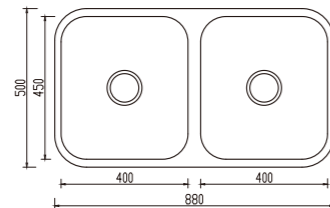

DB651A

unit:mm
dimensions: 880x500
2 bowls: 400x450,400x450,
depth:190