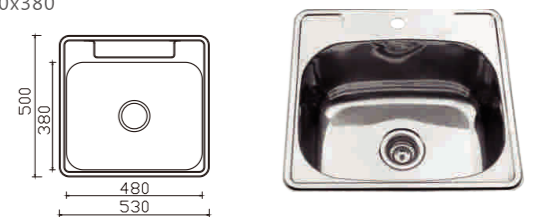

dimensions: 447x440
1 bowl: 380x330

depth:170

YH238C unit:mm

dimensions: 490x440
1 bowl: 410x355

depth:180

YH245C unit:mm

dimensions: 550x500
1 bowl: 450x400

depth:190

YH215KJ unit:mm

dimensions: 527x420
1 bowl: 480x355

depth:170

YH235CJ unit:mm

dimensions: 530x500
1 bowl: 480x380

depth:200

YH115B unit:mm

dimensions: 355x355
1 bowl: Ø275

depth:115

YH101A unit:mm

dimensions: 455x435
1 bowl: 420x400

depth:180

SINGLE BOWL

SINGLE BOWL

YH206A unit:mm

dimensions: 260x440
1 bowl: 200x380