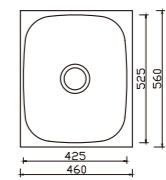

dimensions: 555x455
1 bowl: 480x380

depth:200

YH236B (45L)

dimensions: 600x500
1 bowl: 525x425

depth:240

YH216B (45L)

dimensions: 630x470
1 bowl: 540x380

depth:220

YH247BJ

dimensions: 355x565
1 bowl: 267x410

depth:240

YH230L (27L)

dimensions: 390x500
1 bowl: 315x425

depth:200

YH236L (45L)

dimensions: 500x600
1 bowl: 425x525

depth:240

YH237B (45L)

dimensions: 560x460
1 bowl: 525x425

depth:240

YH237L (45L)

dimensions: 460x560
1 bowl: 425x525

depth:240

YH216L (45L)

dimensions: 470x630
1 bowl: 380x540

depth:220

YH245BJ

dimensions: 555x565
1 bowl: 450x400

depth:200

YH126BJ

dimensions: 500x420
1 bowl: 440x289

depth: 175