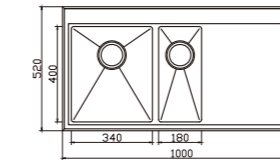

DB576A

dimensions: 580x400
2 bowls: 300x350, 200x350
depth:180

Inner corners R25 pressed

DB577A

dimensions: 680x400
2 bowls: 400x350, 200x350
depth:200

Inner corners R25 pressed

DB578A

dimensions: 780x450
2 bowls: 350x400, 350x400
depth:200

FD10044AP-2

dimensions: 1000x440
1 bowl: 500x400

depth: 200

HANDMADE Products

Customer Design Options Include:

- Size and depth of the sink
- Position of the drain and overflow hole
- Squared (R0) or rounded (R25, R15, R10) inner corners

depth:200

FF10052KRJP

unit:mm

dimensions: 1000x520
2 bowls: 340x400,180x400

depth:220

FF11144ARP

unit:mm

dimensions: 1114x440
2 bowls: 340x400,340x400

depth: 200

FF12051ARJP

unit:mm

dimensions: 1200x510
2 bowls: 400x400,340x400

depth: 200

FF13052ARP

unit:mm

dimensions: 1308x527
2 bowls: 502x464,349x464