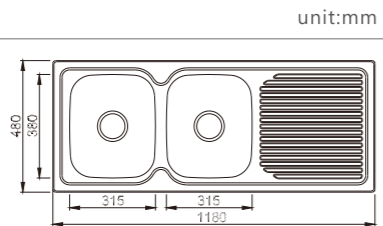

NH386C

dimensions: 1160x500
2 bowls: 350x400, 350x400
depth:200

NEW

Inner corners R25 pressed

YH5846A

dimensions: 585x460
1 bowl: 535x410
depth:200

NEW

Inner corners R20 pressed

YH6845A

dimensions: 680x457
1 bowl: 630x407
depth:200

NEW

Inner corners R20 pressed

NH339C-3

dimensions: 780x480
1 bowl: 315x380

depth: 170

NEW

NH357C-3

dimensions: 1080x480
2 bowls: 315x380, 278x278

depth: 170

NEW

NH359C-3

dimensions: 1180x480
2 bowls: 315x380, 315x380

depth: 170

NEW

DH451C-3

dimensions: 1390x485
2 bowls: 315x380, 315x380

depth: 170

NEW

New Products

NH395C

dimensions: 810x510
1 bowl: 355x410

depth: 180