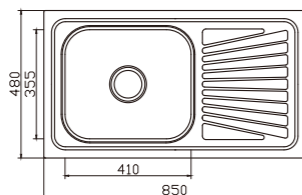

dimensions: 850x480
1 bowl: 410x355

depth:180

dimensions: 1225x465
2 bowls: 315x380,315x380

depth:170

NH354SF-2 (RHB)

dimensions: 1225x465
2 bowls: 380x315,265x315

depth:170

dimensions: 1524x455
2 bowls: 380x330,380x330

depth:170

dimensions: 580x488
1 bowl: 355x410

depth:180

NH347SF-2

dimensions: 820x500
1 bowl: 355x410

depth:180

dimensions: 1000x500
1 bowl: 410x355

depth:180

NH347C-1 unit:mm

dimensions: 800x500
1 bowl: 355x405

depth:180

NH347C-2 NH347S-2 unit:mm

dimensions: 820x500
1 bowl: 355x405

depth:180