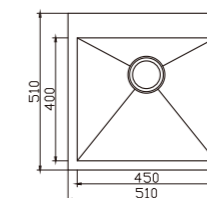

DB576A

dimensions: 580x400
2 bowls: 300x350, 200x350
depth:180

Inner corners R25 pressed

DB577A

dimensions: 680x400
2 bowls: 400x350, 200x350
depth:200

Inner corners R25 pressed

DB578A

dimensions: 780x450
2 bowls: 350x400, 350x400
depth:200

FA5545AR

unit:mm

dimensions: 550x450
1 bowl: 500x400
depth: 200

FA5151AJ

unit:mm

dimensions: 510x510
1 bowl: 450x400
depth:200

FA4337AR

dimensions: 370x430
1 bowl: 340x400
depth:25

unit:mm

FA7040AR

unit:mm

dimensions: 700x400
1 bowl: 650x350
depth: 200

FA4545AR

dimensions: 450x450
1 bowl: 400x400
depth: 200

unit:mm

FA8148A

unit:mm

dimensions: 813x482
1 bowl: 762x362
depth: 200

FA4952ARJ

dimensions: 490x520
1 bowl: 444x394
depth:200

unit:mm

FA8251ARJ

unit:mm

dimensions: 820x510
1 bowl: 760x410
depth: 200