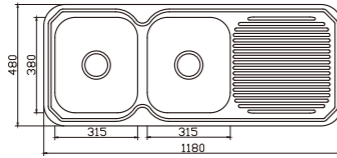

dimensions: 980x480

2 bowls: 330x380,200x300

depth:170

NH365CF-4

dimensions: 980x480

2 bowls: 330x380,200x300

depth:170

NH357C-1
NH357S-1
 dimensions: 1080x480
 2 bowls: 315x380,278x278
 depth:170

NH357CF-1
NH357SF-1
 dimensions: 1080x480
 2 bowls: 315x380,278x278
 depth:170

NH357C-2
NH357S-2
 dimensions: 1080x480
 2 bowls: 330x380,278x278
 depth:170

NH357CF-2
NH357SF-2
 dimensions: 1080x480
 2 bowls: 330x380,278x278
 depth:170

NH357CF-3
 dimensions: 1080x480
 2 bowls: 330x380,278x278
 depth:170

NH357CF-4
 dimensions: 1080x480
 2 bowls: 330x380,278x278
 depth:170

NH357SF-5
 dimensions: 1080x480
 2 bowls: 330x380,278x278
 depth:170

EUROPEAN Products

NH359C-1

unit:mm

NH359S-1

dimensions: 1180x480
2 bowls: 315x380,315x380
depth:170

NH359C-2

unit:mm

NH359S-2