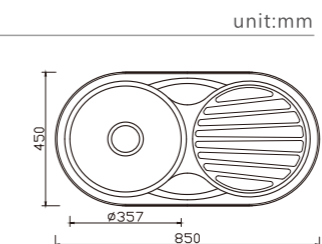

dimensions: 965x505
2 bowls: 350x415, 155x300
depth:170

DB691C

dimensions: 1000x500
3 bowls: 350x415, 155x300, 350x415
depth:170

NH370C-1 (LHB)

dimensions: 1000x500
2 bowls: 350x415, 155x300
depth:170

NH371C-1 (LHB)

dimensions: 1160x510
2 bowls: 350x415, 300x340
depth:170

ROUND BOWL

ROUND BOWL

DB503K

dimensions: 915x485
2 bowls: Ø380, Ø380
depth: 180

DB504K

dimensions: 915x485
2 bowls: Ø380, Ø380
depth: 180

DB617K

dimensions: 850x450
2 bowls: Ø357, Ø357
depth: 170

DB664K

dimensions: 1000x600
2 bowls: 410x355, 410x355
depth: 180

NH301C

dimensions: 577x447
1 bowl: Ø357
depth: 170

NH305K

dimensions: 1270x485
2 bowls: Ø380, Ø380
depth: 180

NH306K

dimensions: 915x485
1 bowl: Ø380
depth: 180

NH317K

dimensions: 850x450
1 bowl: Ø357
depth: 180

ROUND BOWL

SINGLE BOWL

RH102K unit:mm

dimensions: Ø450
1 bowl: Ø380