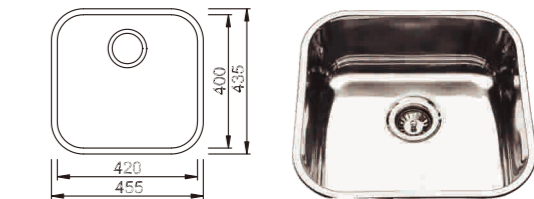

dimensions: 447x440
1 bowl: 380x330

depth:170

YH238C unit:mm

dimensions: 490x440
1 bowl: 410x355

depth:180

YH245C unit:mm

dimensions: 550x500
1 bowl: 450x400

depth:190

YH215KJ unit:mm

dimensions: 527x420
1 bowl: 480x355

depth:170

YH235CJ unit:mm

dimensions: 530x500
1 bowl: 480x380

depth:200

YH115B unit:mm

dimensions: 355x355
1 bowl: Ø275

depth:115

YH101A unit:mm

dimensions: 455x435
1 bowl: 420x400

depth:180

SINGLE BOWL

SINGLE BOWL

YH206A unit:mm

dimensions: 260x440
1 bowl: 200x380