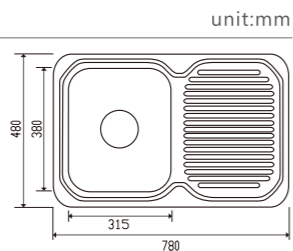

depth:180

NH357C-6 unit:mm

dimensions: 1080x480
2 bowls: 330x380,278x278

depth: 170

NH359C-6 unit:mm

dimensions: 1180x480
2 bowls: 330x380,330x380

depth: 170

NH377C-2 unit:mm

dimensions: 1080x500
2 bowls: 355x410,200x300

depth:170

NH361C unit:mm

dimensions: 1120x500
2 bowls: 355x410,265x315

depth:170

NH351C unit:mm

NH351S

dimensions: 1200x500
2 bowls: 355x410,355x410

depth:180

NH358S unit:mm

dimensions: 1225x465
2 bowls: 410x355,278x278

depth:170

NH308S unit:mm

dimensions: 1325x500
3 bowls: 355x410,155x300,355x410

depth:180

EUROPEAN Products

NH339C-1

NH339S-1

dimensions: 780x480

1 bowl: 315x380

depth:170

NH339C-2

NH339S-2

dimensions: 780x480