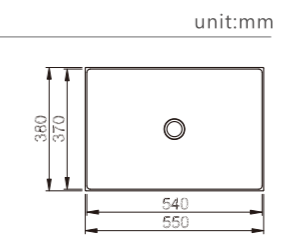

depth:120

NEW

FA5538AR

dimensions: 550x380
1 bowl: 540x370

depth:120

NEW

FA4040NR

dimensions: Ø400

DB576A

dimensions: 580x400
2 bowls: 300x350, 200x350
depth:180

Inner corners R25 pressed

DB577A

dimensions: 680x400
2 bowls: 400x350, 200x350
depth:200

Inner corners R25 pressed

DB578A

dimensions: 780x450
2 bowls: 350x400, 350x400
depth:200