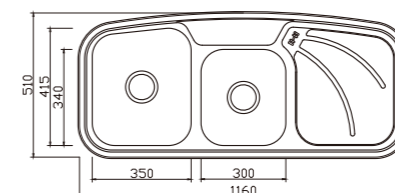

dimensions: 860x440
1 bowl: 380x330
depth:170

NH326S

dimensions: 860x500
1 bowl: 380x405
depth:170

NH353S

dimensions: 1000x500
2 bowls: 315x380, 155x300
depth:170

NH340S

dimensions: 1370x455
2 bowls: 380x330, 380x330
depth:170

NH349S

dimensions: 1200x435
2 bowls: 380x330, 380x330
depth:170

DH446S

dimensions: 1180x480
1 bowl: 380x330
depth:170

EUROPEAN Products

DB633C

dimensions: 635x505
2 bowls: 350x408, 155x300
depth:170

DH453C

dimensions: 965x505
2 bowls: 350x415, 155x300
depth:170

DB691C

dimensions: 1000x500
3 bowls: 350x415, 155x300, 350x415
depth:170

NH370C-1 (LHB)

dimensions: 1000x500
2 bowls: 350x415, 155x300
depth:170

NH371C-1 (LHB)

dimensions: 1160x510
2 bowls: 350x415, 300x340
depth:170

ROUND BOWL

ROUND BOWL

DB503K

dimensions: 915x485
2 bowls: Ø380, Ø380
depth: 180

DB504K

dimensions: 915x485
2 bowls: Ø380, Ø380
depth: 180

DB617K