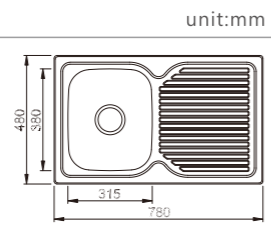

YH272A

dimensions: 550x450
1 bowl: 500x400
depth: 210

NEW

Inner corners R25 pressed

YH269A

dimensions: 380x440
1 bowl: 340x400
depth: 210

NEW

Inner corners R25 pressed

NH386C

dimensions: 1160x500
2 bowls: 350x400, 350x400
depth:200

NEW

Inner corners R25 pressed

YH5846A

dimensions: 585x460
1 bowl: 535x410
depth:200

NEW

Inner corners R20 pressed

YH6845A

dimensions: 680x457
1 bowl: 630x407
depth:200

NEW

Inner corners R20 pressed

NH339C-3

dimensions: 780x480
1 bowl: 315x380

depth: 170

NEW

NH356C-3

dimensions: 890x480
2 bowls: 315x380, 155x300

depth: 170

NEW

NH365C-3

dimensions: 990x485
2 bowls: 315x380, 200x300

depth: 170

NEW