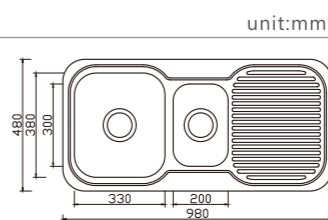

dimensions: 780x480

1 bowl: 330x380

depth:170

NH339CF-4

dimensions: 780x480

1 bowl: 330x380

depth:170

NH339SF-5

dimensions: 780x480

1 bowl: 330x380

depth:170

NH356CF-1

NH356SF-1

dimensions: 890x480

2 bowls: 315x380,155x300

depth:170

NH356C-2

NH356S-2

dimensions: 890x480

2 bowls: 315x380,155x300

depth:170

NH365C-2

NH365S-2

dimensions: 980x480

2 bowls: 330x380,200x300

depth:170

NH365CF-2

NH365SF-2

dimensions: 980x480

2 bowls: 330x380,200x300

depth:170

NH365CF-3