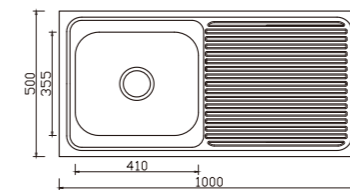

NH342D

unit:mm
dimensions: 1000x500
1 bowl: 410x355
depth:180