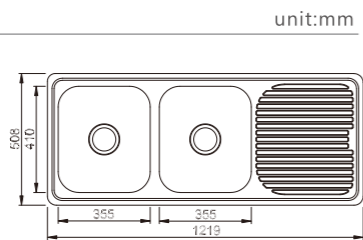

NEW

GRAND New Products LAY-ON EDGE

DH401D

dimensions: 902x570
1 bowl: 525x425

depth: 240

NEW

DH402D

dimensions: 1202x570
1 bowl: 525x425

depth: 240

NEW

NH391S

dimensions: 762x457
1 bowl: 330x380

depth: 170

NEW

NH392S

dimensions: 915x457
1 bowl: 480x380

depth: 190

NEW

NH393S

dimensions: 1016x508
1 bowl: 450x400

depth: 190

NEW

NH394S

dimensions: 1219x508
2 bowl: 355x410, 355x410

depth: 180

NEW

FF12050ARJ

dimensions: 1200x500
2 bowls: 450x350, 300x350

depth: 200

NEW

FB7345ARJ

dimensions: 730x450
2 bowls: 247x340, 430x400