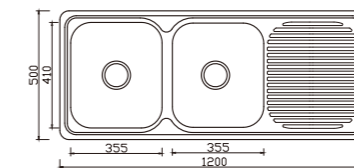

depth:180

NH357C-6 unit:mm

dimensions: 1080x480
2 bowls: 330x380,278x278

depth: 170

NH359C-6 unit:mm

dimensions: 1180x480
2 bowls: 330x380,330x380

depth: 170

NH377C-2 unit:mm

dimensions: 1200x500
2 bowls: 380x405,290x300

depth: 180

NH360C unit:mm

NH360S

dimensions: 1020x500
2 bowls: 355x410,155x300

depth:170

NH380C unit:mm

NH380S

dimensions: 1080x500
2 bowls: 355x410,200x300

depth:170

NH361C unit:mm

dimensions: 1120x500
2 bowls: 355x410,265x315

depth:170

NH351C unit:mm

NH351S

dimensions: 1200x500
2 bowls: 355x410,355x410

depth:180

NH358S unit:mm

dimensions: 1225x465
2 bowls: 410x355,278x278

depth:170

NH308S unit:mm

dimensions: 1325x500
3 bowls: 355x410,155x300,355x410

depth:180

EUROPEAN Products