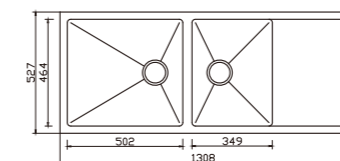

DB576A

dimensions: 580x400
2 bowls: 300x350, 200x350
depth:180

Inner corners R25 pressed

DB577A

dimensions: 680x400
2 bowls: 400x350, 200x350
depth:200

Inner corners R25 pressed

DB578A

dimensions: 780x450
2 bowls: 350x400, 350x400
depth:200

depth:200

FF10052KRJP

unit:mm

dimensions: 1000x520
2 bowls: 340x400,180x400

depth:220

FF11144ARP

unit:mm

dimensions: 1114x440
2 bowls: 340x400,340x400

depth: 200

FF12051ARJP

unit:mm

dimensions: 1200x510
2 bowls: 400x400,340x400

depth: 200

FF13052ARP

unit:mm

dimensions: 1308x527
2 bowls: 502x464,349x464

depth: 200

HANDMADE Products

FB7345AR

dimensions: 730x450
2 bowls: 400x400,250x400

unit:mm

depth:200

FB7644AR

dimensions: 760x440
2 bowls: 340x400,340x400