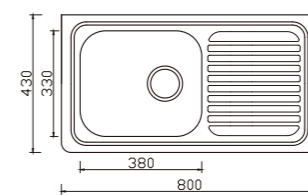

NH333D-1 (430mm width)

NH333D-2 (457mm width)

unit:mm
 dimensions: 765x430
 1 bowl: 380x330
 depth:170

NH330D

unit:mm
 dimensions: 800x430
 1 bowl: 380x330
 depth:170

NH330H-2

unit:mm
 dimensions: 800x430
 1 bowl: 380x330
 depth:170