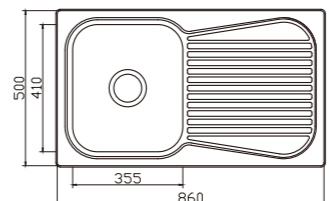

depth:170

**DB650S**

dimensions: 880x480
2 bowls: 480x380,270x370

depth:185

**DB654S**

dimensions: 1040x500
2 bowls: 460x410,460x410

depth:170

EUROPEAN Products

NH316CT

dimensions: 860x500
1 bowl: 355x405

depth:180

**NH310CT**

dimensions: 1000x500
2 bowls: 355x410,155x300

depth: 180

**NH311CT**

dimensions: 1160x500
2 bowls: 355x410,355x410

depth: 180

**NH310CE**

dimensions: 1000x500
2 bowls: 355x410,155x300

depth:180

**NH311CE**

dimensions: 1160x500
2 bowls: 355x410,300x340

depth:180

**NH316CE**

dimensions: 860x500
1 bowl: 355x410

depth:180

NH345S

unit:mm

dimensions: 860x500
1 bowl: 450x400

depth:190

DB632S

unit:mm