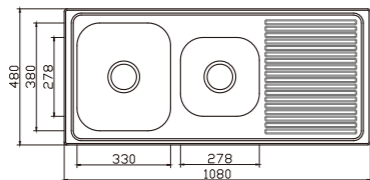

dimensions: 1080x500
2 bowls: 380x405, 200x380

depth: 180

NH352C

dimensions: 1260x500
2 bowls: 380x405, 380x405

depth: 180

NH339C-7

dimensions: 780x480
1 bowl: 315x380

depth: 170

NH365C-7

dimensions: 980x480
2 bowls: 315x380, 200x300

depth: 170

NH357C-7

dimensions: 1080x480
2 bowls: 315x380, 278x278

depth: 170

NH359C-7

dimensions: 1180x480
2 bowls: 315x380, 315x380

depth: 170

DH451C-7

dimensions: 1380x480
2 bowls: 315x380, 315x380

depth: 170

EUROPEAN Products

NH347C-3 (LHB) unit:mm

NH347C-4 (RHB)

dimensions: 820x500
1 bowl: 355x410

depth:180

NH357C-6 unit:mm

dimensions: 1080x480
2 bowls: 330x380,278x278

depth: 170

NH359C-6 unit:mm

dimensions: 1180x480
2 bowls: 330x380,330x380

depth: 170

NH377C-2 unit:mm