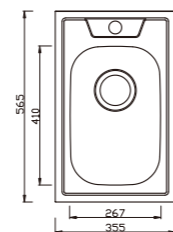

depth:240

YH235L-1 (35L)

dimensions: 455x555
1 bowl: 380x480

depth:200

YH230B (27L)

dimensions: 500x390
1 bowl: 425x315

depth:200

YH235B-1 (35L)

dimensions: 555x455
1 bowl: 480x380

depth:200

YH236B (45L)

dimensions: 600x500
1 bowl: 525x425

depth:240

YH216B (45L)

dimensions: 630x470
1 bowl: 540x380

depth:220

YH247BJ

dimensions: 355x565
1 bowl: 267x410

depth:240

YH230L (27L)

dimensions: 390x500
1 bowl: 315x425

depth:200

YH236L (45L)

dimensions: 500x600
1 bowl: 425x525