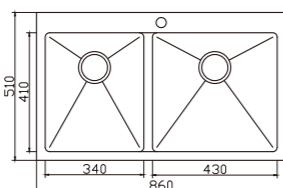

FB8651ARJ

dimensions: 860x510
2 bowls: 340x410,430x410

unit:mm