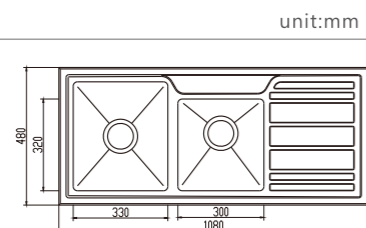

dimensions: 1200x500
2 bowls: 355x400,300x345

depth: 200

GF10848KR-1 (LHB)

GF10848KR-2 (RHB)

dimensions: 1080x480
2 bowls: 330x400,300x320

depth: 200

HANDMADE Products

FD8447AP

dimensions: 840x470
1 bowl: 450x360

depth:200

FD9252ARP

dimensions: 922x527
1 bowl: 502x464

depth:200

FD10044AP

dimensions: 1000x440
1 bowl: 500x400

depth: 200