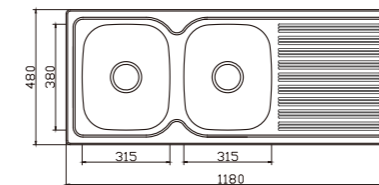

EUROPEAN Products

DB655C

dimensions: 890x500
2 bowls: 380x405, 380x405

depth: 180

NH346C-4

dimensions: 850x500
1 bowl: 380x405

depth: 180

NH380C-3

dimensions: 1080x500
2 bowls: 380x405, 200x380

depth: 180

NH352C

dimensions: 1260x500
2 bowls: 380x405, 380x405

depth: 180

NH339C-7

dimensions: 780x480
1 bowl: 315x380

depth: 170

NH365C-7

dimensions: 980x480
2 bowls: 315x380, 200x300

depth: 170

NH357C-7

dimensions: 1080x480
2 bowls: 315x380, 278x278

depth: 170

NH359C-7

dimensions: 1180x480
2 bowls: 315x380, 315x380

depth: 170

DH451C-7

dimensions: 1380x480
2 bowls: 315x380, 315x380

depth: 170

EUROPEAN Products

NH347C-3 (LHB) unit:mm

NH347C-4 (RHB)

dimensions: 820x500
1 bowl: 355x410