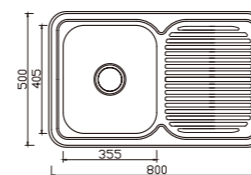

DH450SF unit:mm

dimensions: 1524x455
2 bowls: 380x330,380x330

depth:170

NH328C unit:mm

dimensions: 580x488
1 bowl: 355x410

depth:180

NH347CF-2 unit:mm

NH347SF-2

dimensions: 820x500
1 bowl: 355x410

depth:180

NH342S unit:mm

dimensions: 1000x500
1 bowl: 410x355

depth:180

NH347C-1 unit:mm

dimensions: 800x500
1 bowl: 355x405

depth:180