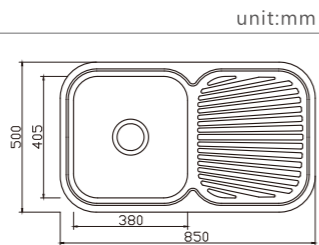

unit:mm

DH451SF-2

dimensions: 1380x480
2 bowls: 330x380,330x380
depth:170

DH451CF-3

unit:mm

dimensions: 1380x480
2 bowls: 330x380,330x380
depth:170

DH451CF-4

unit:mm

dimensions: 1380x480
2 bowls: 330x380,330x380
depth:170

DH451SF-5

unit:mm

dimensions: 1380x480
2 bowls: 330x380,330x380
depth:170

EUROPEAN Products

NH346C-1

NH346S-1

dimensions: 850x500
1 bowl: 380x405

depth:180

NH346CF-1

NH346SF-1

dimensions: 850x500
1 bowl: 380x405

depth:170

NH346C-2

dimensions: 850x500
1 bowl: 380x405

depth:180

NH366C-2

dimensions: 1010x500
2 bowls: 355x410,200x300

depth:180

NH366C-1

NH366S-1

dimensions: 1010x495
2 bowls: 355x405,200x300

depth:180

NH366CF-1