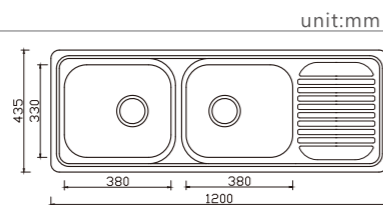

NH325C

dimensions: 950x420
1 bowl: 480x335

depth:170

NH324N

dimensions: 590x370
1 bowl: 340x300

depth:165

EUROPEAN Products

NH307S

dimensions: 860x440
1 bowl: 380x330
depth:170

NH326S

dimensions: 860x500
1 bowl: 380x405
depth:170

NH353S

dimensions: 1000x500
2 bowls: 315x380, 155x300
depth:170

NH340S

dimensions: 1370x455
2 bowls: 380x330, 380x330
depth:170

NH349S

dimensions: 1200x435
2 bowls: 380x330, 380x330
depth:170

DH446S

dimensions: 1180x480
1 bowl: 380x330
depth:170

EUROPEAN Products

DB633C

dimensions: 635x505
2 bowls: 350x408, 155x300
depth:170

DH453C

dimensions: 965x505
2 bowls: 350x415, 155x300
depth:170

DB691C

dimensions: 1000x500
3 bowls: 350x415, 155x300, 350x415
depth:170

NH370C-1 (LHB)

dimensions: 1000x500
2 bowls: 350x415, 155x300
depth:170

NH371C-1 (LHB)