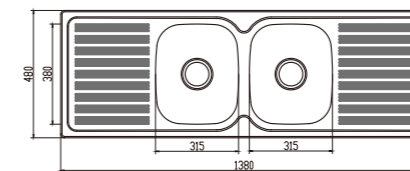

EUROPEAN Products

DB655C

dimensions: 890x500
2 bowls: 380x405, 380x405

depth: 180

NH346C-4

dimensions: 850x500
1 bowl: 380x405

depth: 180

NH380C-3

dimensions: 1080x500
2 bowls: 380x405, 200x380

depth: 180

NH352C

dimensions: 1260x500
2 bowls: 380x405, 380x405

depth: 180

NH339C-7

dimensions: 780x480
1 bowl: 315x380

depth: 170

NH365C-7

dimensions: 980x480
2 bowls: 315x380, 200x300

depth: 170

NH357C-7

dimensions: 1080x480
2 bowls: 315x380, 278x278

depth: 170

NH359C-7

dimensions: 1180x480
2 bowls: 315x380, 315x380

depth: 170

DH451C-7

dimensions: 1380x480
2 bowls: 315x380, 315x380

depth: 170

EUROPEAN Products

NH347C-3 (LHB) unit:mm

NH347C-4 (RHB)

dimensions: 820x500
1 bowl: 355x410