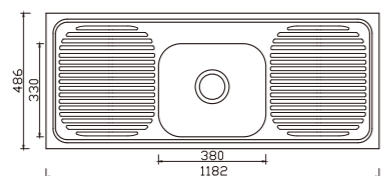

depth:170

NH336D

dimensions: 1219x457
1 bowl: 380x330

depth:170

NEW

DH446D

dimensions: 1182x486
1 bowl: 380x330

depth:170

DH443D

dimensions: 1220x457
1 bowl: 380x330

depth:170

DH450D

dimensions: 1524x457
2 bowls: 380x330, 380x330

depth:170

DB501B

dimensions: 1000x600
2 bowls: 400x450, 400x450