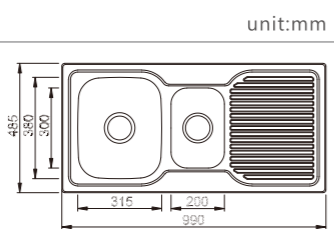

NH386C

dimensions: 1160x500
2 bowls: 350x400, 350x400
depth:200

NEW

Inner corners R25 pressed

YH5846A

dimensions: 585x460
1 bowl: 535x410
depth:200

NEW

Inner corners R20 pressed

YH6845A

dimensions: 680x457
1 bowl: 630x407
depth:200

NEW

Inner corners R20 pressed

NH339C-3

dimensions: 780x480
1 bowl: 315x380

depth: 170

NEW

NH356C-3

dimensions: 890x480
2 bowls: 315x380, 155x300

depth: 170

NEW

NH365C-3

dimensions: 990x485
2 bowls: 315x380, 200x300

depth: 170

NEW

NH357C-3

dimensions: 1080x480
2 bowls: 315x380, 278x278

depth: 170

NEW

NH359C-3

dimensions: 1180x480
2 bowls: 315x380, 315x380

depth: 170

NEW