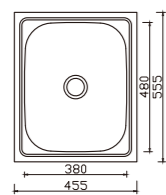

depth:200

NH304B

dimensions: 1000x600
1 bowl: 525x425

depth:200

NH303B

dimensions: 1200x600
2 bowls: 400x450, 400x450

depth:200

NH302B

dimensions: 1500x600
2 bowls: 450x400, 450x400

depth:200

DB454B

dimensions: 1800x600
2 bowls: 450x400, 450x400

depth:200

LAUNDRY TUB

DB652B (Twins 45L)

dimensions: 1160x500
2 bowls: 525x425, 525x425

depth:240

YH235L-1 (35L)

dimensions: 455x555
1 bowl: 380x480

depth:200

YH230B (27L)

dimensions: 500x390
1 bowl: 425x315

depth:200

YH235B-1 (35L)

dimensions: 555x455
1 bowl: 480x380

depth:200

YH236B (45L)

dimensions: 600x500
1 bowl: 525x425

depth:240

YH216B (45L)

dimensions: 630x470
1 bowl: 540x380

depth:220