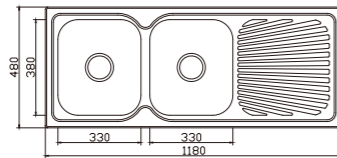

NH357CF-3
 dimensions: 1080x480
 2 bowls: 330x380,278x278
 depth:170

NH357CF-4
 dimensions: 1080x480
 2 bowls: 330x380,278x278
 depth:170

NH357SF-5
 dimensions: 1080x480
 2 bowls: 330x380,278x278
 depth:170

EUROPEAN Products

NH359C-1

unit:mm

NH359S-1

dimensions: 1180x480
2 bowls: 315x380,315x380
depth:170

NH359C-2

unit:mm

NH359S-2

dimensions: 1180x480
2 bowls: 330x380,330x380
depth:170

NH359CF-2

unit:mm

NH359SF-2

dimensions: 1180x480
2 bowls: 330x380,330x380
depth:170

NH359CF-3

unit:mm

dimensions: 1180x480
2 bowls: 330x380,330x380
depth:170

NH359CF-4

unit:mm

dimensions: 1180x480
2 bowls: 330x380,330x380
depth:170

NH359SF-5

unit:mm

dimensions: 1180x480
2 bowls: 330x380,330x380
depth:170

EUROPEAN Products

DH451C-1