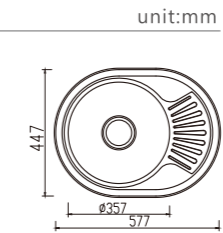

NH349S

dimensions: 1200x435
2 bowls: 380x330, 380x330
depth:170

DH446S

dimensions: 1180x480
1 bowl: 380x330
depth:170

EUROPEAN Products

DB633C

dimensions: 635x505
2 bowls: 350x408, 155x300
depth:170

DH453C

dimensions: 965x505
2 bowls: 350x415, 155x300
depth:170

DB691C

dimensions: 1000x500
3 bowls: 350x415, 155x300, 350x415
depth:170

NH370C-1 (LHB)

dimensions: 1000x500
2 bowls: 350x415, 155x300
depth:170

NH371C-1 (LHB)

dimensions: 1160x510
2 bowls: 350x415, 300x340
depth:170

ROUND BOWL

ROUND BOWL

DB503K

dimensions: 915x485
2 bowls: Ø380, Ø380
depth: 180

DB504K

dimensions: 915x485
2 bowls: Ø380, Ø380
depth: 180

DB617K

dimensions: 850x450
2 bowls: Ø357, Ø357
depth: 170

DB664K

dimensions: 1000x600
2 bowls: 410x355, 410x355
depth: 180

NH301C

dimensions: 577x447
1 bowl: Ø357
depth: 170

NH305K

dimensions: 1270x485
2 bowls: Ø380, Ø380
depth: 180