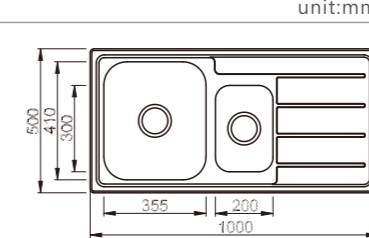

dimensions: 450x400
1 bowl: 400x350
depth: 200

Inner corners R25 pressed

YH270A

dimensions: 440x440
1 bowl: 400x400
depth: 210

Inner corners R25 pressed

R80

NH381C

dimensions: 860x500
1 bowl: 350x400
depth:200

unit:mm

Inner corners R25 pressed

**NH382C-1 LHB
NH382C-2 RHB**

dimensions: 1000x500
2 bowls: 350x400,200x350
depth:200

unit:mm

Inner corners R25 pressed

**NH383C-1 LHB
NH383C-2 RHB**

dimensions: 1160x500
2 bowls: 350x400,300x350
depth: 200

unit:mm

Inner corners R25 pressed

NH387C

dimensions: 1200x500
2 bowls: 350x400,350x400
depth: 200

unit:mm

Inner corners R25 pressed

NH381CR

dimensions: 860x500
1 bowl: 350x410
depth:180

unit:mm

Inner corners R80 pressed

**NH382CR-1 LHB
NH382CR-2 RHB**

dimensions: 1000x500
2 bowls: 350x410,200x300
depth:180

unit:mm

Inner corners R80 pressed

**NH383CR-1 LHB
NH383CR-2 RHB**

dimensions: 1160x500
2 bowls: 350x410,300x340
depth: 180