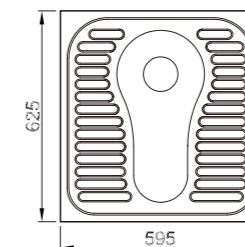

Squatting Pan

TJ001D

dimensions: 595x625