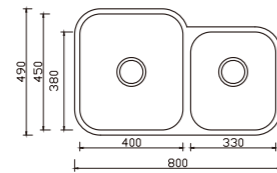

Big Bowl

YH234A

dimensions: 800x460
1 bowl: 760x420

depth:210

unit:mm

YH234C

dimensions: 845x500
1 bowl: 760x420

depth:210

unit:mm

Squatting Pan

TJ001D

dimensions: 595x625

unit:mm

DOUBLE UNDERMOUNT BOWL

DB568A

unit:mm
 dimensions: 695x450
 2 bowls: 355x410,267x410
 depth:180

DB560A

unit:mm
 dimensions: 780x445
 2 bowls: 355x410,355x410
 depth:180

DB505A

unit:mm
 dimensions: 795x520
 2 bowls: 450x470,270x405
 depth:180

DB632A-1 (LHB)

unit:mm
 dimensions: 800x490
 2 bowls: 400x450,330x380
 depth:180