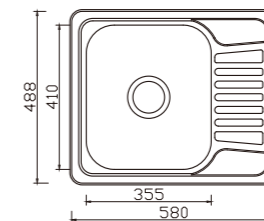

DH450SF unit:mm

dimensions: 1524x455
2 bowls: 380x330,380x330

depth:170

NH328C unit:mm

dimensions: 580x488
1 bowl: 355x410

depth:180

NH347CF-2 unit:mm

NH347SF-2

dimensions: 820x500
1 bowl: 355x410

depth:180

NH342S unit:mm

dimensions: 1000x500
1 bowl: 410x355

depth:180

NH347C-1 unit:mm

dimensions: 800x500
1 bowl: 355x405

depth:180