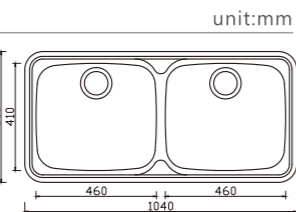

DB653S

dimensions: 960x500
2 bowls: 380x330, 460x410
depth: 180

DB658S

dimensions: 780x480
2 bowls: 315x380,315x380

depth:170

**DB649C****DB649S**

dimensions: 820x500
2 bowls: 355x410,355x410

depth:180

**DB648S**

dimensions: 850x500
2 bowls: 355x410,355x410

depth:180

**DB607S**

dimensions: 860x440
2 bowls: 380x330,380x330

depth:170

**DB626S**

dimensions: 860x500
2 bowls: 380x405,380x405

depth:170

**DB650S**

dimensions: 880x480
2 bowls: 480x380,270x370

depth:185

**DB654S**

dimensions: 1040x500
2 bowls: 460x410,460x410

depth:170

EUROPEAN Products

NH316CT

dimensions: 860x500
1 bowl: 355x405

depth:180

**NH310CT**

dimensions: 1000x500
2 bowls: 355x410,155x300

depth: 180

**NH311CT**

dimensions: 1160x500
2 bowls: 355x410,355x410