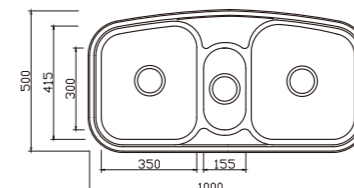

dimensions: 860x440
1 bowl: 380x330
depth:170

NH326S

dimensions: 860x500
1 bowl: 380x405
depth:170

NH353S

dimensions: 1000x500
2 bowls: 315x380, 155x300
depth:170

NH340S

dimensions: 1370x455
2 bowls: 380x330, 380x330
depth:170

NH349S

dimensions: 1200x435
2 bowls: 380x330, 380x330
depth:170

DH446S

dimensions: 1180x480
1 bowl: 380x330
depth:170

EUROPEAN Products

DB633C

dimensions: 635x505
2 bowls: 350x408, 155x300
depth:170

DH453C

dimensions: 965x505
2 bowls: 350x415, 155x300
depth:170

DB691C

dimensions: 1000x500
3 bowls: 350x415, 155x300, 350x415
depth:170

NH370C-1 (LHB)

dimensions: 1000x500
2 bowls: 350x415, 155x300
depth:170

NH371C-1 (LHB)