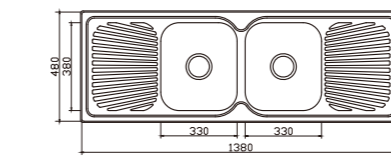

unit:mm

DH451S-1

dimensions: 1380x480
2 bowls: 315x380,315x380
depth:170

DH451C-2

unit:mm

DH451S-2

dimensions: 1380x480
2 bowls: 330x380,330x380
depth:170

DH451CF-2

unit:mm

DH451SF-2

dimensions: 1380x480
2 bowls: 330x380,330x380
depth:170

DH451CF-3

unit:mm

dimensions: 1380x480
2 bowls: 330x380,330x380
depth:170

DH451CF-4

unit:mm

dimensions: 1380x480
2 bowls: 330x380,330x380
depth:170

DH451SF-5

unit:mm

dimensions: 1380x480
2 bowls: 330x380,330x380
depth:170

EUROPEAN Products

NH346C-1

NH346S-1

dimensions: 850x500
1 bowl: 380x405