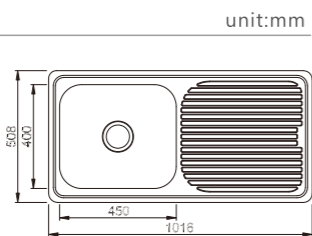

NEW

GRAND New Products LAY-ON EDGE

DH401D

dimensions: 902x570
1 bowl: 525x425

depth: 240

NEW

DH402D

dimensions: 1202x570
1 bowl: 525x425

depth: 240

NEW

NH391S

dimensions: 762x457
1 bowl: 330x380

depth: 170

NEW

NH392S

dimensions: 915x457
1 bowl: 480x380

depth: 190

NEW

NH393S

dimensions: 1016x508
1 bowl: 450x400

depth: 190

NEW

NH394S

dimensions: 1219x508
2 bowl: 355x410, 355x410

depth: 180

NEW

FF12050ARJ

dimensions: 1200x500
2 bowls: 450x350, 300x350

depth: 200

NEW

FB7345ARJ

dimensions: 730x450
2 bowls: 247x340, 430x400