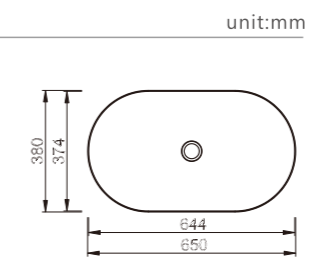

depth: 170

NEW

YH215AJ

dimensions: 400x570
1 bowl: 335x480

depth:200

NEW

YH220AJ

dimensions: 600x500
1 bowl: 535x385

depth:225

NEW

YH239CJ

dimensions: 455x455
1 bowl: 405x380

depth: 190

NEW

FA6538NR

dimensions: 650x380
1 bowl: 644x374

depth:120

NEW

FA5538AR

dimensions: 550x380
1 bowl: 540x370

depth:120

NEW

FA4040NR

dimensions: Ø400

DB576A

dimensions: 580x400
2 bowls: 300x350, 200x350
depth:180

Inner corners R25 pressed

DB577A

dimensions: 680x400
2 bowls: 400x350, 200x350
depth:200

Inner corners R25 pressed

DB578A

dimensions: 780x450
2 bowls: 350x400, 350x400
depth:200