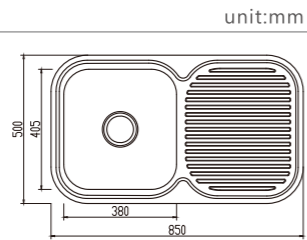

unit:mm

DH451S-1

dimensions: 1380x480
2 bowls: 315x380,315x380
depth:170

DH451C-2

unit:mm

DH451S-2

dimensions: 1380x480
2 bowls: 330x380,330x380
depth:170

DH451CF-2

unit:mm

DH451SF-2

dimensions: 1380x480
2 bowls: 330x380,330x380
depth:170

DH451CF-3

unit:mm

dimensions: 1380x480
2 bowls: 330x380,330x380
depth:170

DH451CF-4

unit:mm

dimensions: 1380x480
2 bowls: 330x380,330x380
depth:170

DH451SF-5

unit:mm

dimensions: 1380x480
2 bowls: 330x380,330x380
depth:170

EUROPEAN Products

NH346C-1

NH346S-1

dimensions: 850x500
1 bowl: 380x405

depth:180

NH346CF-1

NH346SF-1

dimensions: 850x500
1 bowl: 380x405

depth:170

NH346C-2

dimensions: 850x500
1 bowl: 380x405

depth:180