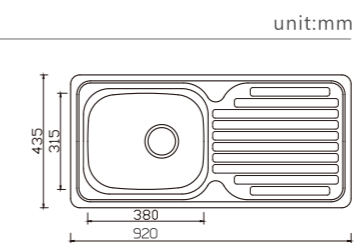

dimensions: 760x360
1 bowl: 370x270

depth:160

NH364C

dimensions: 950x420
2 bowls: 380x330,155x300

depth:170

NH329S

dimensions: 920x435
1 bowl: 380x315

depth:170

NH325C

dimensions: 950x420
1 bowl: 480x335

depth:170

NH324N

dimensions: 590x370
1 bowl: 340x300

depth:165

EUROPEAN Products

NH307S