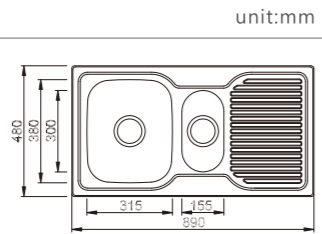

NH384C

dimensions: 1160x500
2 bowls: 350x400, 350x400
depth:200

NEW

Inner corners R25 pressed

NH385C

dimensions: 1160x500
2 bowls: 350x400, 350x400
depth:200

NEW

Inner corners R25 pressed

NH386C

dimensions: 1160x500
2 bowls: 350x400, 350x400
depth:200

NEW

Inner corners R25 pressed

YH5846A

dimensions: 585x460
1 bowl: 535x410
depth:200

NEW

Inner corners R20 pressed

YH6845A

dimensions: 680x457
1 bowl: 630x407
depth:200

NEW

Inner corners R20 pressed

NH339C-3

dimensions: 780x480
1 bowl: 315x380

depth: 170

NEW

NH356C-3

dimensions: 890x480
2 bowls: 315x380, 155x300

depth: 170

NEW

NH365C-3

dimensions: 990x485
2 bowls: 315x380, 200x300

depth: 170

NEW