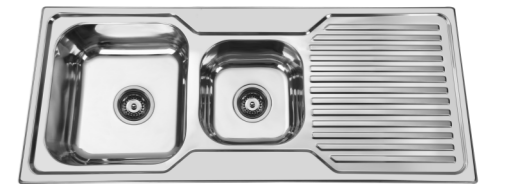

NH377C-3

dimensions: 1200x500
2 bowls: 380x405,290x300

depth:180