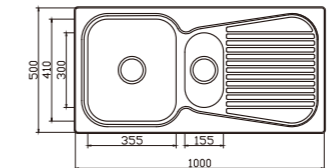

**DB648S**

dimensions: 850x500
2 bowls: 355x410,355x410

depth:180

**DB607S**

dimensions: 860x440
2 bowls: 380x330,380x330

depth:170

**DB626S**

dimensions: 860x500
2 bowls: 380x405,380x405

depth:170

**DB650S**

dimensions: 880x480
2 bowls: 480x380,270x370

depth:185

**DB654S**

dimensions: 1040x500
2 bowls: 460x410,460x410

depth:170

EUROPEAN Products

NH316CT

dimensions: 860x500
1 bowl: 355x405

depth:180

**NH310CT**

dimensions: 1000x500
2 bowls: 355x410,155x300

depth: 180

**NH311CT**

dimensions: 1160x500
2 bowls: 355x410,355x410

depth: 180

**NH310CE**

dimensions: 1000x500
2 bowls: 355x410,155x300

depth:180

**NH311CE**

dimensions: 1160x500
2 bowls: 355x410,300x340

depth:180

**NH316CE**