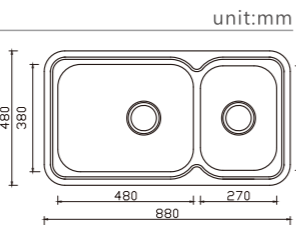

DB559C

dimensions: 730x465
2 bowls: 330x380, 280x330
depth: 170

DB506C

dimensions: 745x425
2 bowls: 355x355, 290x300
depth: 180

DB630C

dimensions: 820x490
2 bowls: 355x410, 355x355
depth: 180

DB631C

dimensions: 830x440
2 bowls: 410x355, 300x290
depth: 180

DB653S

dimensions: 960x500
2 bowls: 380x330, 460x410
depth: 180

DB658S

dimensions: 780x480
2 bowls: 315x380,315x380

depth:170

**DB649C****DB649S**

dimensions: 820x500
2 bowls: 355x410,355x410

depth:180

**DB648S**

dimensions: 850x500
2 bowls: 355x410,355x410

depth:180

**DB607S**

dimensions: 860x440
2 bowls: 380x330,380x330

depth:170

**DB626S**

dimensions: 860x500
2 bowls: 380x405,380x405

depth:170

**DB650S**

dimensions: 880x480
2 bowls: 480x380,270x370

depth:185

**DB654S**

dimensions: 1040x500
2 bowls: 460x410,460x410

depth:170

EUROPEAN Products