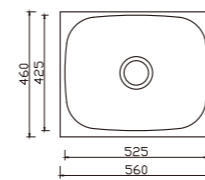

dimensions: 560x460
1 bowl: 525x425

depth:240