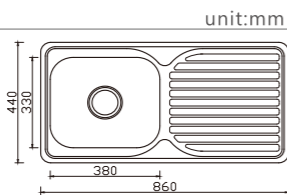

dimensions: 760x360
1 bowl: 370x270

depth:160

NH364C

dimensions: 950x420
2 bowls: 380x330,155x300

depth:170

NH329S

dimensions: 920x435
1 bowl: 380x315

depth:170

NH325C

dimensions: 950x420
1 bowl: 480x335

depth:170

NH324N

dimensions: 590x370
1 bowl: 340x300

depth:165

EUROPEAN Products

NH307S

dimensions: 860x440
1 bowl: 380x330
depth:170

NH326S

dimensions: 860x500
1 bowl: 380x405
depth:170

NH353S

dimensions: 1000x500
2 bowls: 315x380, 155x300
depth:170

NH340S

dimensions: 1370x455
2 bowls: 380x330, 380x330
depth:170

NH349S

dimensions: 1200x435
2 bowls: 380x330, 380x330
depth:170

DH446S

dimensions: 1180x480
1 bowl: 380x330
depth:170

EUROPEAN Products

DB633C

dimensions: 635x505
2 bowls: 350x408, 155x300
depth:170

DH453C