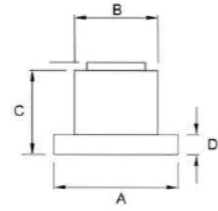

Accessory

Bayonet neck/卡口配件

标准底座

Standard base

item code:GD-B-#95 item code:GD-B-#120 item code:GD-B-#140 item code:GD-B-#150 item code:GD-B-#210

ITEM NO 型号	Dimensions(mm) 规格				For Sphere With Bayonet Neck 适用球罩规格
	A	B	C	D	
GD-B-#95	100	60	65	20	∅150 ∅200
GD-B-#120	125	70	55	18	∅250
GD-B-#140	145	70	65	18	∅300
GD-B-#150	155	70	60	30	∅350 ∅400
GD-B-#210					∅450 ∅500