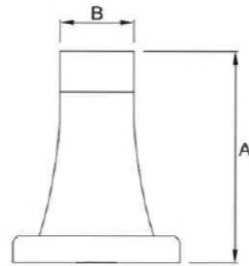

Accessory

Bayonet neck/卡口配件

标准底座

Standard base

ITEM NO 型号	Dimensions(mm) 规格				For Sphere With Bayonet Neck 适用球罩规格
	A	B	C	D	
GD-B-#95	100	60	65	20	∅150 ∅200
GD-B-#120	125	70	55	18	∅250
GD-B-#140	145	70	65	18	∅300
GD-B-#150	155	70	60	30	∅350 ∅400
GD-B-#210					∅450 ∅500

短柱/长柱

Short stand/
Long stand

ITEM NO 型号	Dimensions(mm) 规格				For Sphere With Bayonet Neck 适用球罩规格
	A	B	C	D	
GD-B-S1	120	60	/	/	Max ∅300
GD-B-S2	150	60	/	/	Max ∅400

小弯壁/大弯臂

Short arm/
Long arm

ITEM NO 型号	Dimensions(mm) 规格				For Sphere With Bayonet Neck 适用球罩规格
	A	B	C	D	
GD-B-W1	190	100	60	32	Max ∅300
GD-B-W2	310	100	60	47	Max ∅400

反光塔

Reflector

ITEM NO 型号	Dimensions(mm) 规格				Flats 层数	Material 原料	For Sphere With Bayonet Neck 卡口灯罩灯座
	A	B	C	D			
GD-B-R1	168	48	85	50	3	Iron	∅200
GD-B-R2	190	69	103	68	4	Iron	∅250
GD-B-R3	270	70	122	80	6	Iron	∅300 ∅350 ∅400
GD-B-R4	293	78	157	93	7	Iron	∅500

连接器

Connector

ITEM NO 型号	Dimensions(mm) 规格			For Sphere With Bayonet Neck 卡口灯罩尺寸
	A	B	C	
GD-B-F1	122	290	160	∅250
GD-B-F2	147	340	180	∅300

花篮

Basket

无缝壁座

Seamless wall
base

ITEM NO 型号	Dimensions(mm) 规格		
	A	B	C
GD-B-W5	145	215	110

半球座

Semi-sphere
base

ITEM NO 型号	Dimensions(mm) 规格					
	A	B	C	D	E	F
GD-S-W4	60	95	48	28	25	110

吸顶座

Canopy

只适用于螺口灯罩
Only for lampshades with
screw neck

ITEM NO 型号	Dimensions(mm) 规格		
	A	B	C
GD-S-C1	100	90	45
GD-S-C2/GD-S-C2	120	90	45