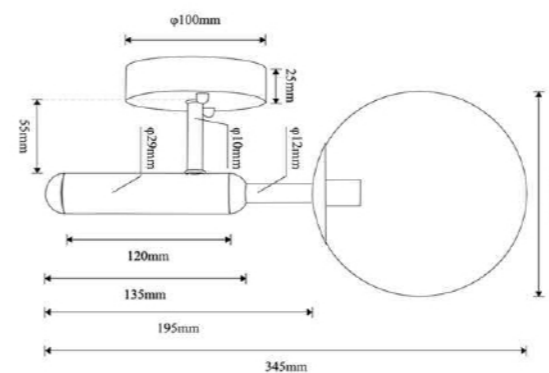

Brass Color

Black Color

Product	Information
Name	Led Wall Light
Model NO.	GD001-200-MW13-C
Material	Iron+Acrylic
Lamp Color	Brass + clear
Type	E27
Size	230*280

Brass Color

Black Color

Product	Information
Name	Led Wall Light
Model NO.	GD001-150-MW15-C
Material	Iron+Acrylic
Lamp Color	Brass + clear
Type	E27
Size	340*175