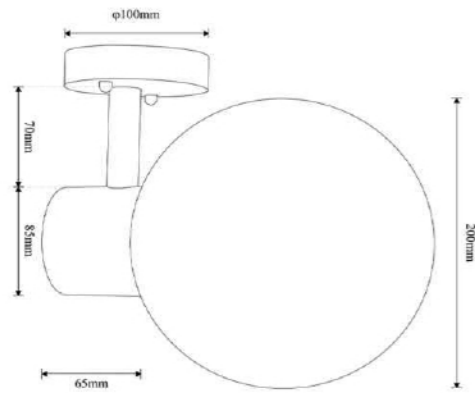

Black Color

Product	Information
Name	Led Wall Light
Model NO.	GD001-200-MW16-C
Material	Iron+Acrylic
Lamp Color	Brass + clear
Type	E27
Size	260*235