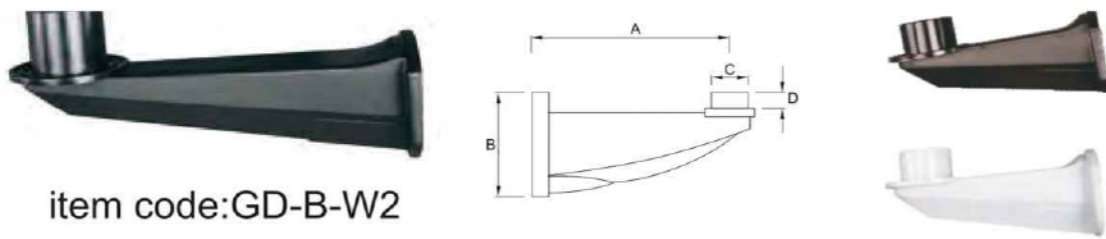

item code:GD-B-W2

ITEM NO 型号	Dimensions(mm) 规格				For Sphere With Bayonet Neck 适用球罩规格
	A	B	C	D	
GD-B-W1	190	100	60	32	Max ∅300
GD-B-W2	310	100	60	47	Max ∅400

item code:GD-B-W1

反光塔

Reflector