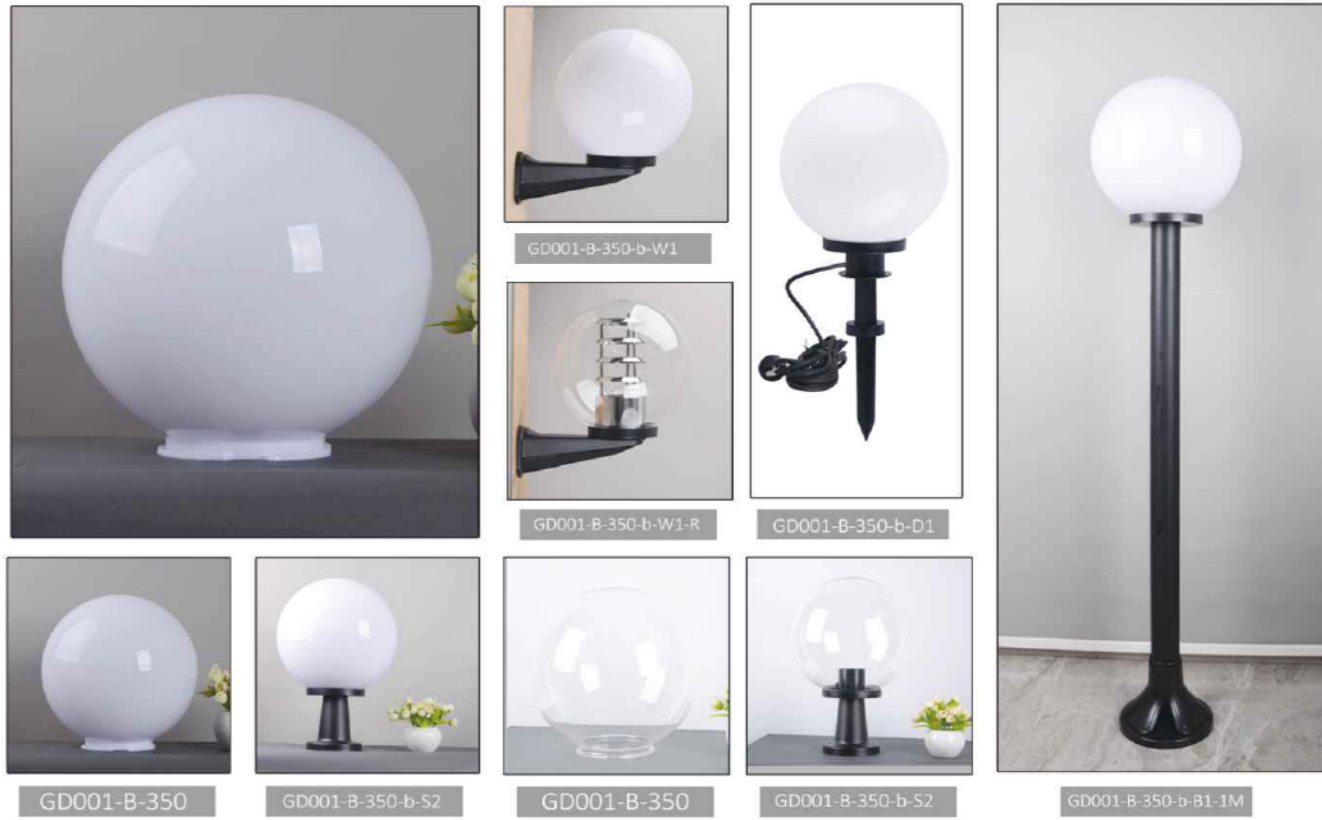

PRODUCT APPLICATION

- >>> Pillar light
- >>> Wall light
- >>> Lawn light
- >>> Pillar light with reflector and Basket
- >>> Wall light with reflector and Basket

Dimension/ 圆球尺寸

ITEM NO 型号	Dimensions(mm) 规格				
	A	B	C	D	E
GD001-B-150	150	95	91	15	3
GD001-B-200	200	95	91	15	3
GD001-B-250	250	120	112	13	4
GD001-B-300	300	140	130	15	4
GD001-B-350	350	150	140	15	5
GD001-B-400	400	150	140	15	5
GD001-B-450	450	202	180	15	5
GD001-B-500	500	202	180	15	5

GD001-B-250-b-S1

GD001-B-250-b-S2

GD001-B-250-b-S2-F

GD001-B-250-b-W1

GD001-B-250-b-S1

GD001-B-250-b-S2

GD001-B-250-b-S2

Globe GD001-B-350 >>> 350MM Globe and Application

Globe GD001-B-400 >>> 400MM Globe and Application

Globe GD001-B-450 >>> 450MM Globe and Application

Globe GD001-B-500 >>> 500MM Globe and Application

Watermelon

GD002-B

卡口瓜皮灯罩

GD002-B-250-b-W1

GD002-B-250-b-B1-1M