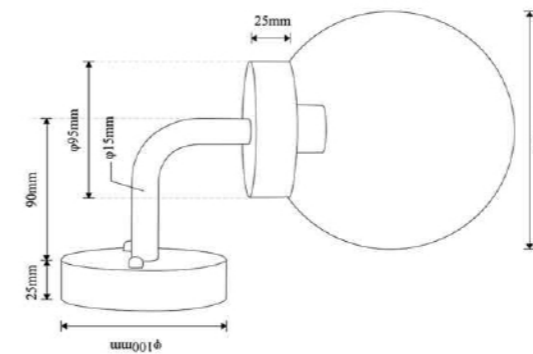

Brass Color

Black Color

Product	Information
Name	Led Wall Light
Model NO.	GD001-150-MW14-C
Material	Iron+Acrylic
Lamp Color	Brass + clear
Type	E27
Size	275*190

Brass Color

Black Color

Product	Information
Name	Led Wall Light
Model NO.	GD001-150-MW14-O
Material	Iron+Acrylic
Lamp Color	Brass + Frosted white
Type	E27
Size	275*190