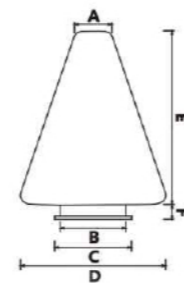

GD036-B-200-b-S1

GD036-B-200-b-W1-R

GD036-B-200-b-S1-R

ITEM NO 型号	Dimensions(mm) 规格					
	A	B	C	D	E	F
GD036	40	87	93	170	200	20

YOU CAN MATCH
THE BASE WITH
LAMP SHADE

发光效果
Glowing Effect

Globe

GD001-S