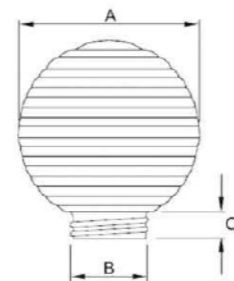

GD005-S-200-C1

GD005-S-200-C2

GD005-S-200-C3

ITEM NO 型号	Dimensions(mm) 规格		
	A	B	C
GD005-S-150	150	80	20
GD005-S-200	200	80	20

Weave

GD011-S

螺口菠萝灯罩

GD011-S-200