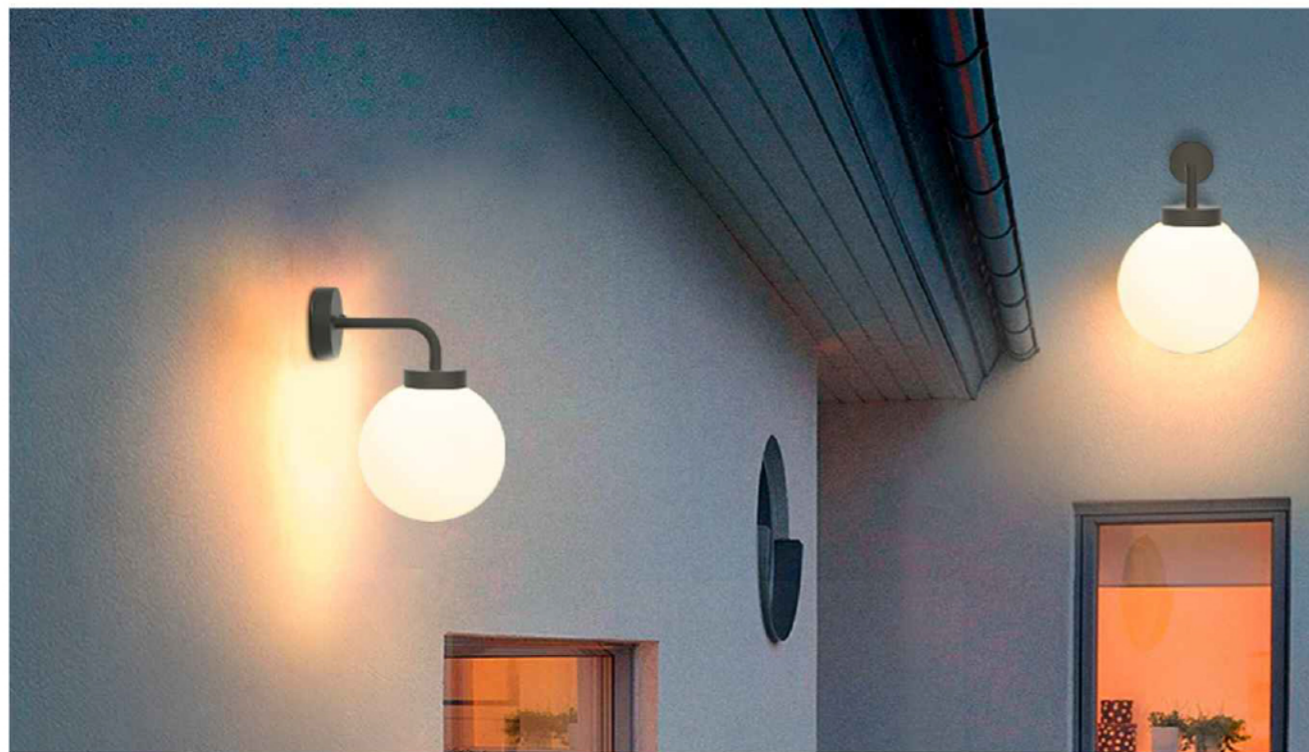

Brass Color

Black Color

Product	Information
Name	Led Wall Light
Model NO.	GD001-MW09
Material	Iron+Acrylic
Lamp Color	Brass + Frosted white
Type	E27
Size	360*160

Application: Bathroom, Bedroom, Balcony, Aisle and so on.