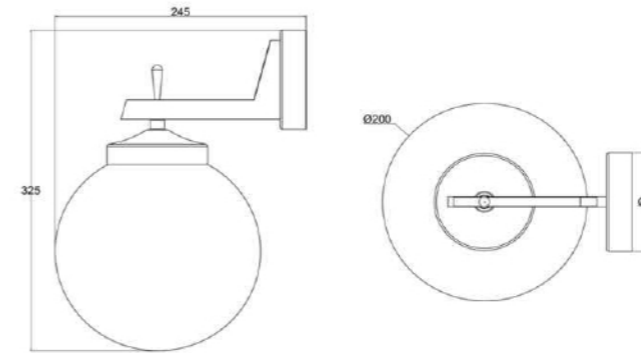

Brass Color

Product	Information
Name	Led Wall Light
Model NO.	GD001-MW05
Material	Iron+Acrylic
Lamp Color	Brass + Frosted white
Type	E27
Size	325*245