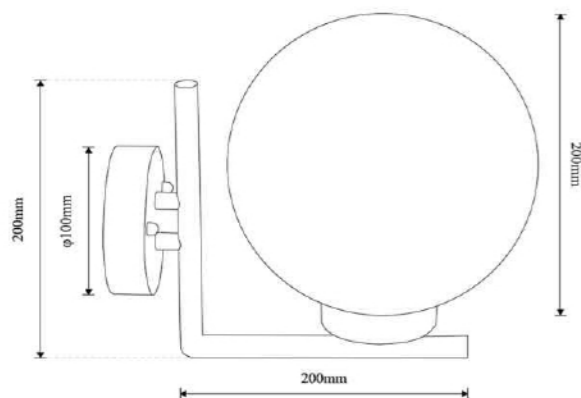

Product	Information
Name	Led Wall Light
Model NO.	GD001-200-MW13-O
Material	Iron+Acrylic
Lamp Color	Brass + Frosted white
Type	E27
Size	230*280