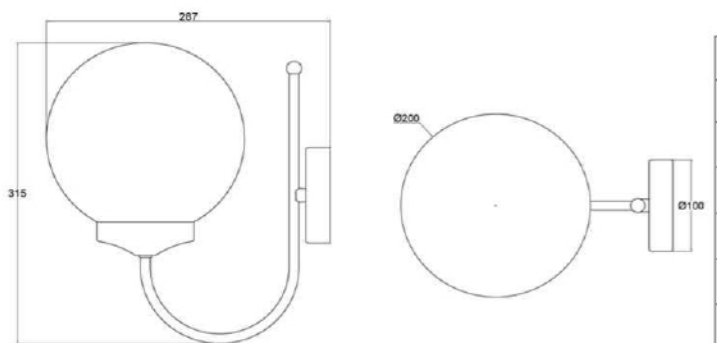

Product	Information
Name	Led Wall Light
Model NO.	GD001-MW04
Material	Iron+Acrylic
Lamp Color	Brass + Frosted white
Type	E27
Size	315*287