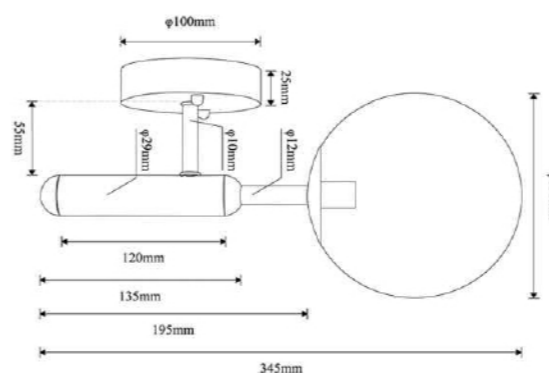

Product	Information
Name	Led Wall Light
Model NO.	GD001-150-MW15-O
Material	Iron+Acrylic
Lamp Color	Brass + Frosted white
Type	E27
Size	340*175