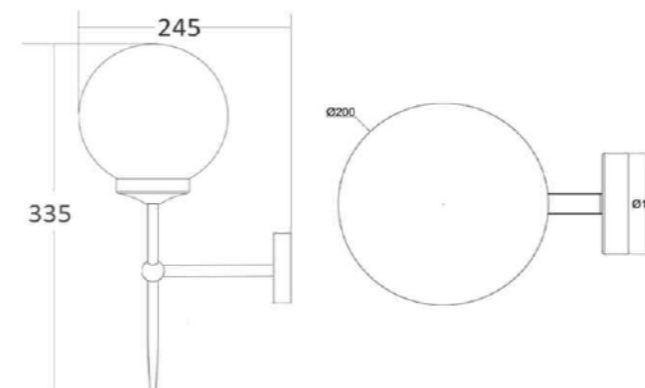

Product	Information
Name	Led Wall Light
Model NO.	GD001-MW02
Material	Iron+Acrylic
Lamp Color	Brass + Frosted white
Type	E27
Size	245*335