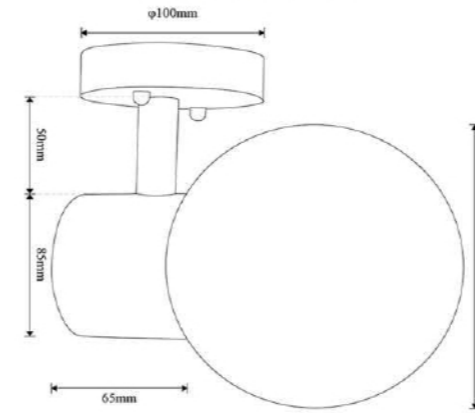

Brass Color

Black Color

Product	Information
Name	Led Wall Light
Model NO.	GD001-200-MW16-C
Material	Iron+Acrylic
Lamp Color	Brass + clear
Type	E27
Size	260*235

Brass Color

Black Color

Product	Information
Name	Led Wall Light
Model NO.	GD001-150-MW17-C
Material	Iron+Acrylic
Lamp Color	Brass + clear
Type	E27
Size	210*190