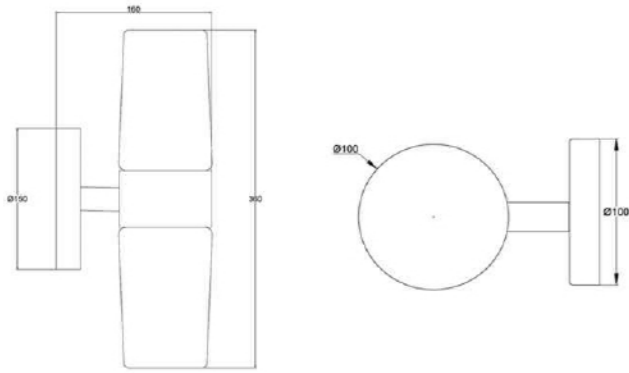

Product	Information
Name	Led Wall Light
Model NO.	GD001-MW09
Material	Iron+Acrylic
Lamp Color	Brass + Frosted white
Type	E27
Size	360*160