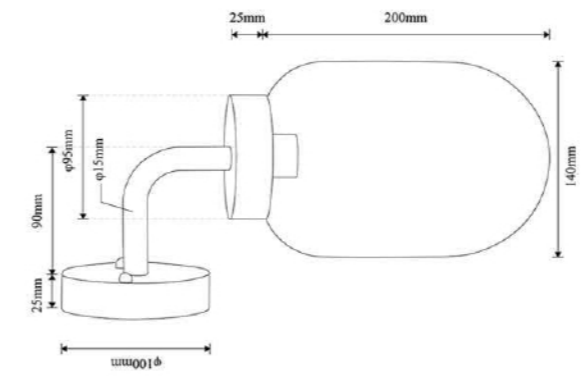

Brass Color

Product	Information
Name	Led Wall Light
Model NO.	GD035-MW14-C
Material	Iron+Acrylic
Lamp Color	Brass + clear
Type	E27
Size	335*185