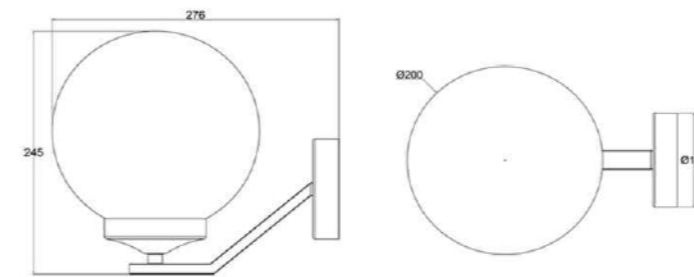

Product	Information
Name	Led Wall Light
Model NO.	GD001-MW01
Material	Iron+Acrylic
Lamp Color	Brass + Frosted white
Type	E27
Size	276*245