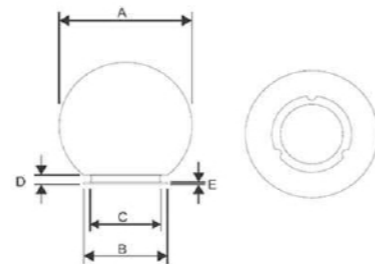

PRODUCT APPLICATION

- >>> Pillar light
- >>> Wall light
- >>> Lawn light
- >>> Pillar light with reflector and Basket
- >>> Wall light with reflector and Basket

Dimension/ 圆球尺寸

ITEM NO 型号	Dimensions(mm) 规格				
	A	B	C	D	E
GD001-B-150	150	95	91	15	3
GD001-B-200	200	95	91	15	3
GD001-B-250	250	120	112	13	4
GD001-B-300	300	140	130	15	4
GD001-B-350	350	150	140	15	5
GD001-B-400	400	150	140	15	5
GD001-B-450	450	202	180	15	5
GD001-B-500	500	202	180	15	5