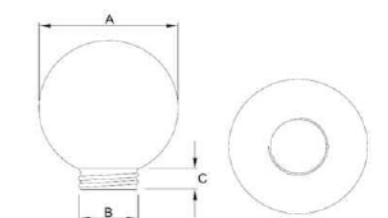

GD001-S-200-W7

GD001-S-200-C1

GD001-S-200-C2

GD001-S-200-C3

ITEM NO 型号	Dimensions(mm) 规格		
	A	B	C
GD001-S-150	150	80	20
GD001-S-200	200	80	20

Round Wavy

GD005-S

螺口圆波纹灯罩