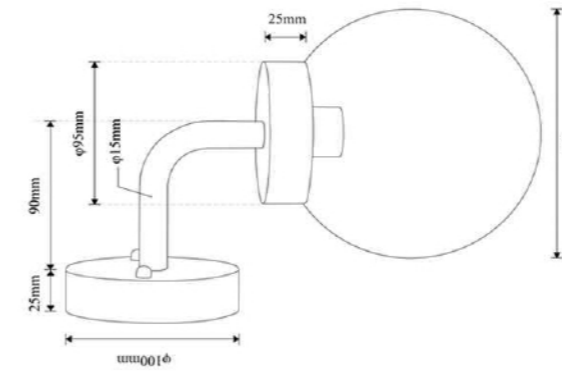

Brass Color

Product	Information
Name	Led Wall Light
Model NO.	GD001-150-MW14-C
Material	Iron+Acrylic
Lamp Color	Brass + clear
Type	E27
Size	275*190