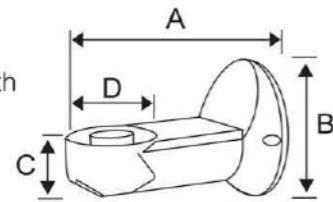

只适用于螺口灯罩
Only for lampshades with
screw neck

ITEM NO 型号	Dimensions(mm) 规格			
	A	B	C	D
GD-S-W6	195	133	55	90

Metal base

GD-B-Wire2

GD-B-Wire3

The length is customized. Our standard length is 80cm.
标准线长为100cm, 另客户可定制长度。