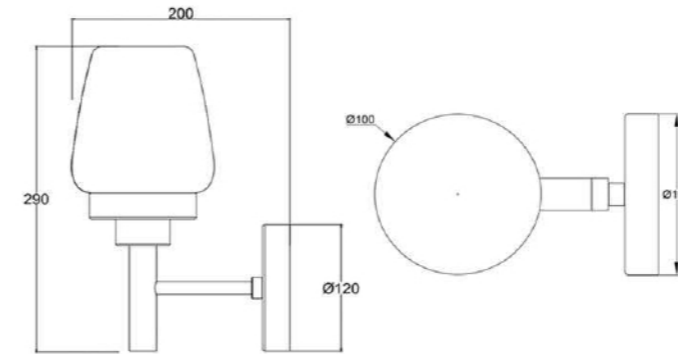

Product	Information
Name	Led Wall Light
Model NO.	GD016-MW07
Material	Iron+Acrylic
Lamp Color	Brass + Frosted white
Type	E27
Size	290*200