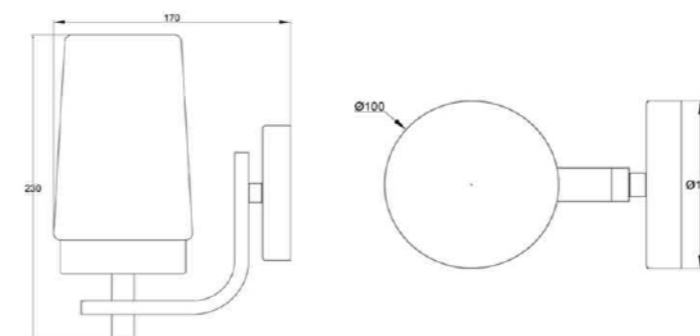

Brass Color

Black Color

Product	Information
Name	Led Wall Light
Model NO.	GD001-MW05
Material	Iron+Acrylic
Lamp Color	Brass + Frosted white
Type	E27
Size	325*245

Brass Color

Black Color

Product	Information
Name	Led Wall Light
Model NO.	GD002-JAR-MW06
Material	Iron+Acrylic
Lamp Color	Brass + Frosted white
Type	E27
Size	230*170