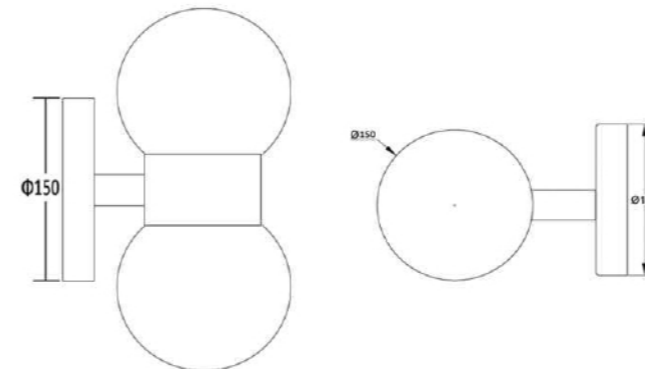

Product	Information
Name	Led Wall Light
Model NO.	GD001-MW08
Material	Iron+Acrylic
Lamp Color	Brass + Frosted white
Type	E27
Size	360*180