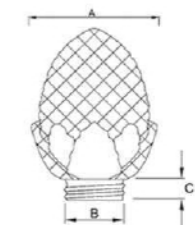

Round Wavy

GD005-S

螺口圆波纹灯罩

ITEM NO 型号	Dimensions(mm) 规格		
	A	B	C
GD005-S-150	150	80	20
GD005-S-200	200	80	20

Weave

GD011-S

螺口菠萝灯罩

ITEM NO 型号	Dimensions(mm) 规格		
	A	B	C
GD011-S-200	200	80	20