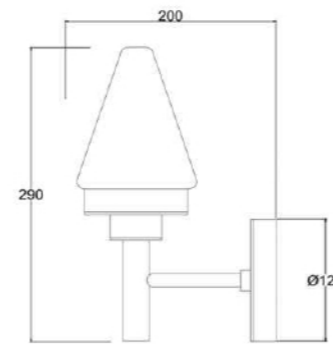

Black Color

Product	Information
Name	Led Wall Light
Model NO.	GD036-200-MW07-C
Material	Iron+Acrylic
Lamp Color	Brass + clear
Type	E27
Size	290*200