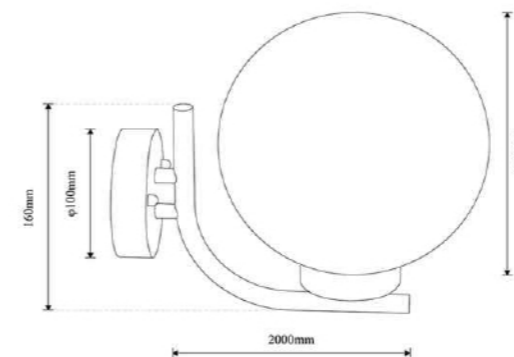

Brass Color

Black Color

Product	Information
Name	Led Wall Light
Model NO.	GD001-200-MW12-C
Material	Iron+Acrylic
Lamp Color	Brass + clear
Type	E27
Size	230*280

Brass Color

Black Color

Product	Information
Name	Led Wall Light
Model NO.	GD001-200-MW12-O
Material	Iron+Acrylic
Lamp Color	Brass + Frosted white
Type	E27
Size	230*280