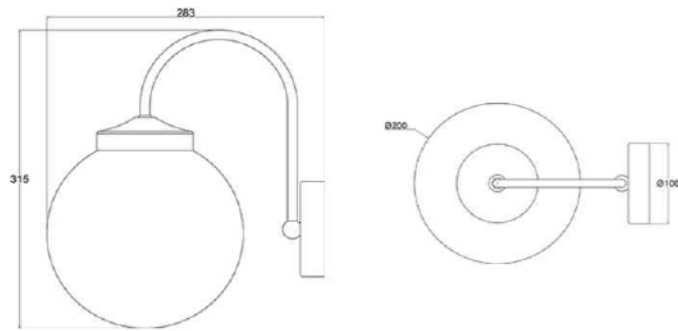

Product	Information
Name	Led Wall Light
Model NO.	GD001-MW03
Material	Iron+Acrylic
Lamp Color	Brass + Frosted white
Type	E27
Size	315*283