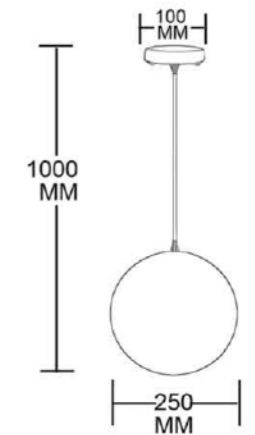

GD

Frosted PMMA Pendant Lamp-Specification Sheet
By Golden Hongen Lighting Company, 2023

Easy Fitting
Stainless Steel

Environment
Restaurants, Cafes, Hotels or Simply home
It's remarkably versatile to any type of occasion. It's featured in like restaurants, cafes, hotels or simply home

Description
The frosted Pmma pendant lamp like frosted glass, it emits warm & diffused light.
Unlike frosted glass, it's really light weight & not easy to break.