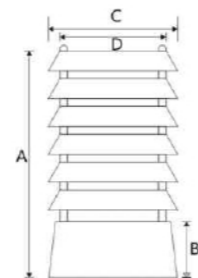

Accessory

Bayonet neck/卡口配件

标准底座

Standard base

ITEM NO 型号	Dimensions(mm) 规格				For Sphere With Bayonet Neck 适用球罩规格
	A	B	C	D	
GD-B-#95	100	60	65	20	∅150 ∅200
GD-B-#120	125	70	55	18	∅250
GD-B-#140	145	70	65	18	∅300
GD-B-#150	155	70	60	30	∅350 ∅400
GD-B-#210					∅450 ∅500

短柱/长柱

Short stand/
Long stand

ITEM NO 型号	Dimensions(mm) 规格				For Sphere With Bayonet Neck 适用球罩规格
	A	B	C	D	
GD-B-S1	120	60	/	/	Max ∅300
GD-B-S2	150	60	/	/	Max ∅400

小弯壁/大弯臂

Short arm/
Long arm

ITEM NO 型号	Dimensions(mm) 规格				For Sphere With Bayonet Neck 适用球罩规格
	A	B	C	D	
GD-B-W1	190	100	60	32	Max ∅300
GD-B-W2	310	100	60	47	Max ∅400

反光塔

Reflector

ITEM NO 型号	Dimensions(mm) 规格				Flats 层数	Material 原料	For Sphere With Bayonet Neck 卡口灯罩灯座
	A	B	C	D			
GD-B-R1	168	48	85	50	3	Iron	∅200
GD-B-R2	190	69	103	68	4	Iron	∅250
GD-B-R3	270	70	122	80	6	Iron	∅300 ∅350 ∅400
GD-B-R4	293	78	157	93	7	Iron	∅500

连接器

Connector

ITEM NO 型号	Dimensions(mm) 规格			For Sphere With Bayonet Neck 卡口灯罩尺寸
	A	B	C	
GD-B-F1	122	290	160	∅250
GD-B-F2	147	340	180	∅300

花篮

Basket

无缝壁座

Seamless wall
base

ITEM NO 型号	Dimensions(mm) 规格		
	A	B	C
GD-B-W5	145	215	110

半球座

Semi-sphere
base

ITEM NO 型号	Dimensions(mm) 规格					
	A	B	C	D	E	F
GD-S-W4	60	95	48	28	25	110

吸顶座

Canopy

只适用于螺口灯罩
Only for lampshades with
screw neck

ITEM NO 型号	Dimensions(mm) 规格		
	A	B	C
GD-S-C1	100	90	45
GD-S-C2/GD-S-C2	120	90	45