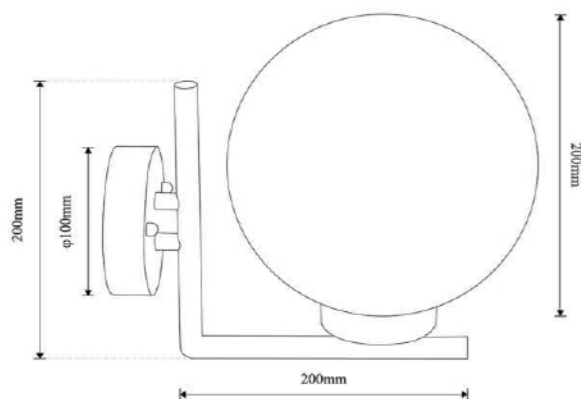

Product	Information
Name	Led Wall Light
Model NO.	GD001-200-MW13-C
Material	Iron+Acrylic
Lamp Color	Brass + clear
Type	E27
Size	230*280