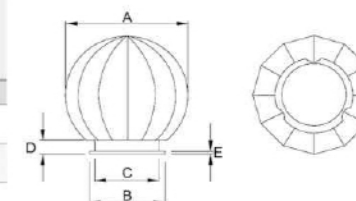

PRODUCT APPLICATION

- >>> Pillar light
- >>> Wall light
- >>> Lawn light
- >>> Pillar light with reflector and Basket
- >>> Wall light with reflector and Basket

Dimension/ 圆球尺寸

ITEM NO 型号	Dimensions(mm) 规格				
	A	B	C	D	E
GD001-B-150	150	95	91	15	3
GD001-B-200	200	95	91	15	3
GD001-B-250	250	120	112	13	4
GD001-B-300	300	140	130	15	4
GD001-B-350	350	150	140	15	5
GD001-B-400	400	150	140	15	5
GD001-B-450	450	202	180	15	5
GD001-B-500	500	202	180	15	5

GD002-B-250-b-S2

GD002-B-250-b-W1

GD002-B-250-b-S2

GD002-B-250-b-W1-R

GD002-B-250-b-S2-R

ITEM NO 型号	Dimensions(mm) 规格				
	A	B	C	D	E
GD002-B-200	200	95	91	15	2
GD002-B-250	250	120	112	15	3
GD002-B-300	300	140	130	15	3