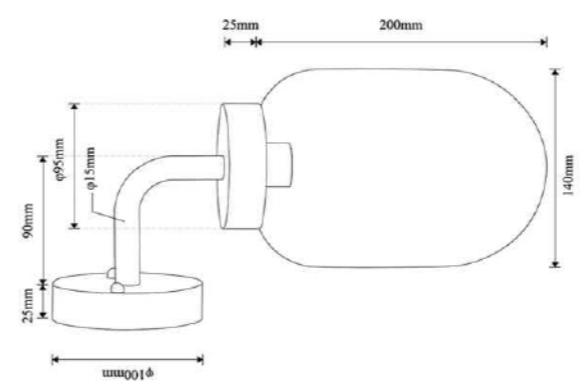

Brass Color

Black Color

Product	Information
Name	Led Wall Light
Model NO.	GD035-MW14-C
Material	Iron+Acrylic
Lamp Color	Brass + clear
Type	E27
Size	335*185

Brass Color

Black Color

Product	Information
Name	Led Wall Light
Model NO.	GD035-MW14-O
Material	Iron+Acrylic
Lamp Color	Brass + Frosted white
Type	E27
Size	335*185