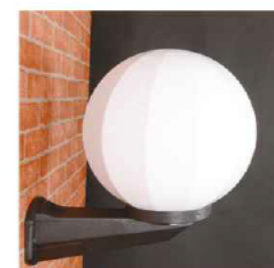

Globe GD001-B-400 >>> 400MM Globe and Application

Globe GD001-B-450 >>> 450MM Globe and Application

Globe GD001-B-500 >>> 500MM Globe and Application

Watermelon

GD002-B

卡口瓜皮灯罩

GD002-B-250-b-W1

GD002-B-250-b-B1-1M