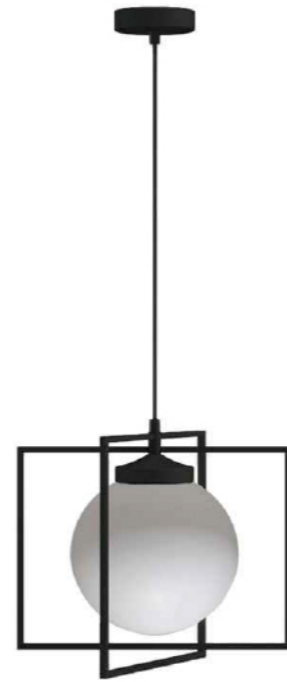

GD001-MP02