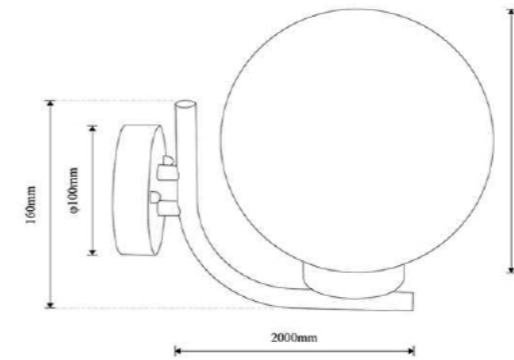

Brass Color

Product	Information
Name	Led Wall Light
Model NO.	GD001-200-MW12-C
Material	Iron+Acrylic
Lamp Color	Brass + clear
Type	E27
Size	230*280