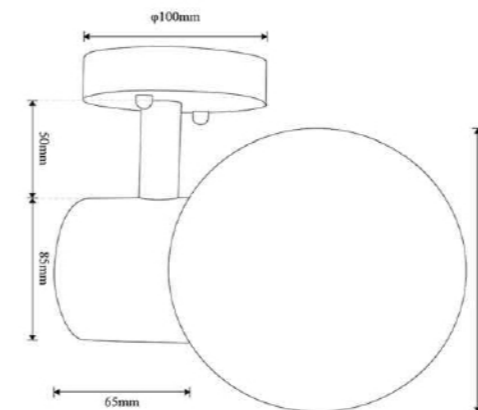

Brass Color

Black Color

Product	Information
Name	Led Wall Light
Model NO.	GD001-200-MW16-O
Material	Iron+Acrylic
Lamp Color	Brass + Frosted white
Type	E27
Size	260*235

Brass Color

Black Color

Product	Information
Name	Led Wall Light
Model NO.	GD001-150-MW17-O
Material	Iron+Acrylic
Lamp Color	Brass + Frosted white
Type	E27
Size	210*190