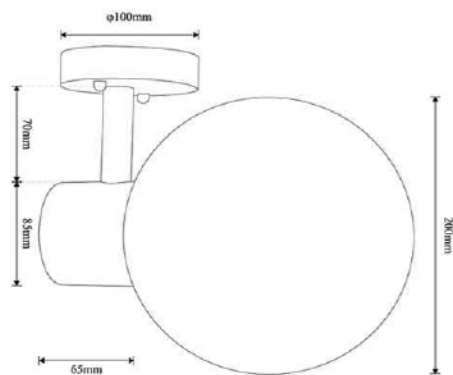

Black Color

Product	Information
Name	Led Wall Light
Model NO.	GD001-200-MW16-O
Material	Iron+Acrylic
Lamp Color	Brass + Frosted white
Type	E27
Size	260*235