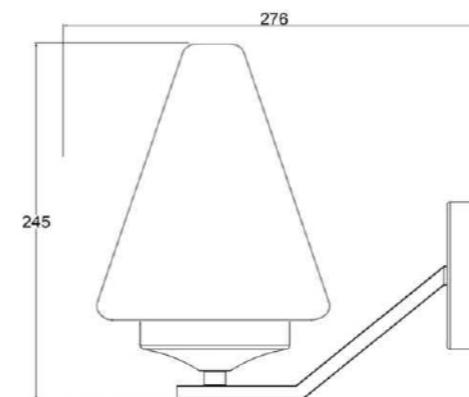

Brass Color

Black Color

Product	Information
Name	Led Wall Light
Model NO.	GD036-200-MW07-C
Material	Iron+Acrylic
Lamp Color	Brass + clear
Type	E27
Size	290*200

Brass Color

Black Color

Product	Information
Name	Led Wall Light
Model NO.	GD036-200-MW01-C
Material	Iron+Acrylic
Lamp Color	Brass + Frosted white
Type	E27
Size	245*276