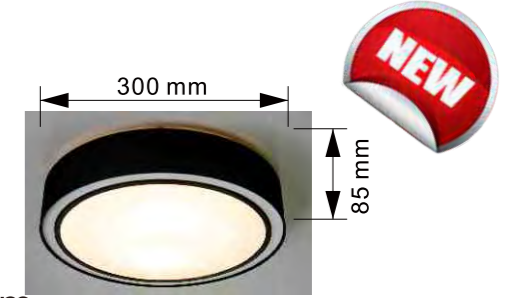

Model: GD-PCL02-300

Plastic Ceiling Light
Size: 300 × 300 × 85 mm
material: ABS Housing + PC Diffuser
IP65 waterproof & IK08 impact-resistant

Version	Light Configuration	CCT / RGB Control
Front Light Only	SMD 2835 / 20W (front)	Single CCT or 3CCT (3000K / 4000K / 6500K) via switch
Front + Back Light	20W Front + 10W Back (SMD 2835)	3CCT (same front & back) via switch
Front + RGB Back Light	20W Front (3CCT) + 10W RGB Back	3CCT front (via switch) + RGB back (via remote)

✓ Key Features

- Three lighting options: front-only, front + back, or front + RGB backlight
- CCT selectable (3000K / 4000K / 6500K) or fixed single CCT upon request
- Ideal for ceiling applications in balconies, corridors, or modern indoor spaces

**Model: GD-PCL01-285-E27
GD-PCL01-285-LED**

Plastic Ceiling Light
Size: 285 × 285 × 90 mm
IP Rating: IP65   IK Rating: IK08

Version	Material	Light Source	CCT / Wattage Options
GD-PCL01-285-E27	Anti-UV ABS + PC Diffuser	E27 lampholder (×1), Max 18W	Depends on bulb (not included)
GD-PCL01-285-LED	PC Housing + PC Diffuser	SMD 2835 DOB (12W / 18W / 24W)	3CCT Switchable (3000K / 4000K / 6500K) + Power Switch

✓ Key Features

Two switch options:

1. Adjustable color temperature (3000K / 4000K / 6500K)
   - Selectable wattage (12W / 18W / 24W) for desired brightness
2. One fixture provides 3 brightness levels:
3. 600 lm (12W), 900 lm (18W), 1200 lm (24W)

E27 version compatible with various bulb types (bulb not included)

Durable PC construction with IP65 waterproof protection
Suitable for staircases, entrances, corridors, and balconies