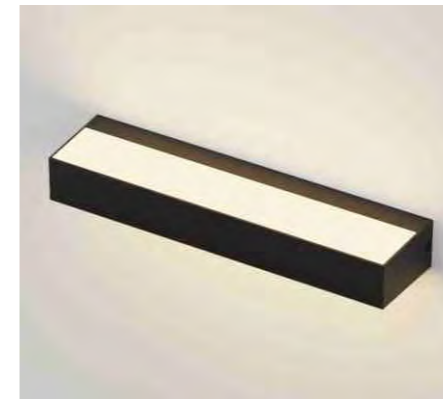

ITEM NO: GD-PUD020

Models	Type	Size(s)	Material	Light Source	Power / Output	IP / IK	optional 1	optional 2
GD-PUD019-R-G9	Plastic wall light	171*46*83mm	Anti-UV ABS housing+ PC diffuser	G9 lampholder	MAX 12W	IP 65/ IK 06	Single CCT or 3CCT (3000K / 4000K / 6500K) via switch	Choice of four elegant finishes: Black, White, Dark Grey, Light Grey
GD-PUD019-R				SMD 2835	9W/ 400lm/ Ra>80			
GD-PUD020				SMD 2835	14W/ 800lm/ Ra>80			

✓ Key Features

- 3CCT switchable (3000K / 4000K / 6500K) for versatile ambiance
- Anti-UV housing for long-lasting outdoor use
- High waterproof rating for outdoor environments