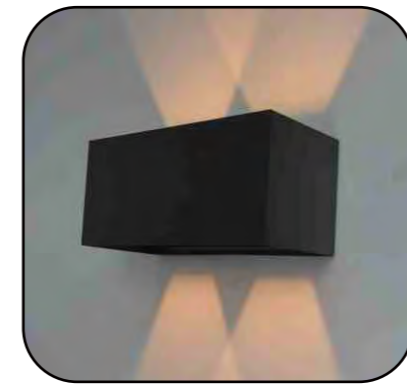

Model: GD-BOX10-2

Material: Anti-UV ABS housing+tempered glass

Size: 210*100*100mm

Light Source: COB

Power: 3W*4

Rating: Ip65/ IK06

Size:210*100*100mm