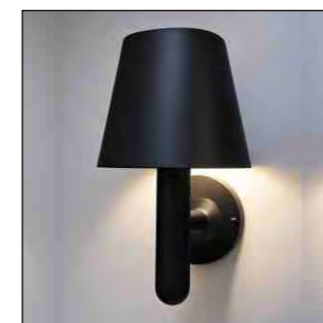

Size:195x252x271mm

● ITEM NO: GD-PW42