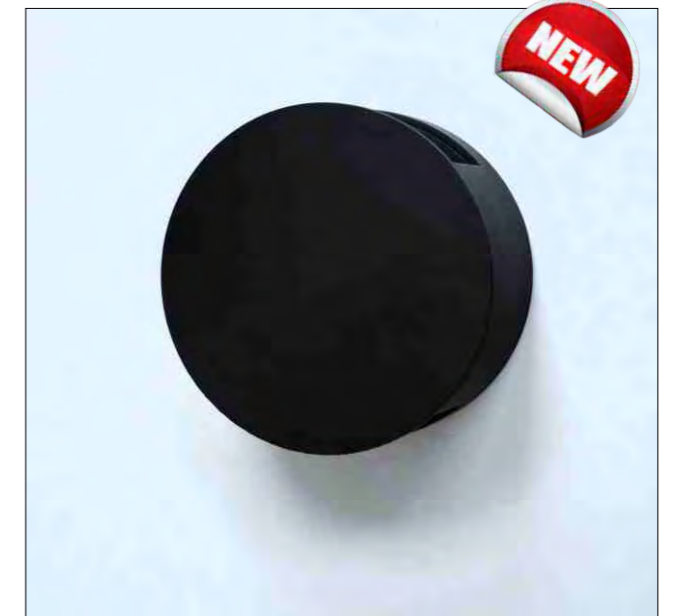

✓ Key Features

Durable ABS housing and IP44 weather resistance

• ITEM NO: GD-BOX01

Size: 107*107*55mm

• ITEM NO: GD-BOX01-R

Size: 108*108*55mm

Models	Type	Size(s)	Material	Light Source	Power / Output	IP / IK	optional 2
GD-BOX01-R	LED Plastic wall light	108*108*55mm	Anti-UV ABS housing+ PC lens	SMD 2835	3W*2/ 200lm/ Ra>80	IP 65/ IK 06	Choice of four elegant finishes: Black, White, Dark Grey, Light Grey
GD-BOX01	LED Plastic wall light	107*107*55mm	Anti-UV ABS housing+ PC lens	SMD 2835	3W*2/ 200lm/ Ra>80	IP 65/ IK 06	