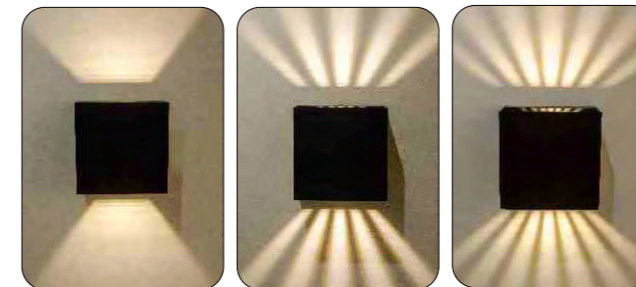

• ITEM NO: GD-BOX01

• ITEM NO: GD-BOX01-R

Models	Type	Size(s)	Material	Light Source	Power / Output	IP / IK	optional 2
GD-BOX01-R	LED Plastic wall light	108*108*55mm	Anti-UV ABS housing+ PC lens	SMD 2835	3W*2/ 200lm/ Ra>80	IP 65/ IK 06	Choice of four elegant finishes: Black, White, Dark Grey, Light Grey
GD-BOX01	LED Plastic wall light	107*107*55mm	Anti-UV ABS housing+ PC lens	SMD 2835	3W*2/ 200lm/ Ra>80	IP 65/ IK 06	

✓ Key Features

- Rotatable housing for different lighting effects
- Anti-UV housing for long-lasting outdoor use
- High waterproof rating for outdoor environments