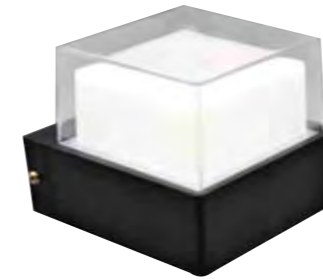

GD-PUD013-1

GD-PUD05-1

Models	Type	Size(s)	Material	Light Source	Power / Output	IP / IK
GD-PUD05-1	LED Plastic wall light	105*95*86mm	ABS+PC lampshade	SMD 2835	4W/ 200lm/ Ra>80	IP 44/ IK 06
GD-PUD013-1		105*95*86mm				
GD-PUD05-2		105*95*133mm			4W*2/ 400lm/ Ra>80	
GD-PUD013-2		105*95*133mm