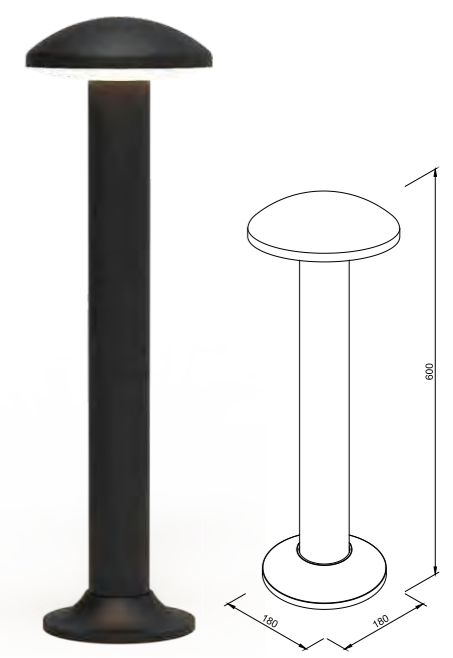

Models	Type	Size(s)	Material	Light Source	Power / Output	IP / IK	optional 1	optional 2
GD-BL16-600	LED Plastic bollard light	155*155*600mm	Anti-UV ABS housing and PVC pole+PC diffuser	SMD 2835	12W/ 500lm/ Ra>80	IP 65/ IK 06	Single CCT or 3CCT (3000K / 4000K / 6500K) via switch	Available in optional heights: 500mm / 600mm / 700mm / 800mm
GD-BL18-600		195*195*600mm						
GD-BL19-600		180*180*600mm						

✓ Key Features

- **GD-BL16-600: unique fish scale light effect casts decorative patterns on the ground**
- 3CCT switchable (3000K / 4000K / 6500K) for versatile ambiance
- Anti-UV housing for long-lasting outdoor use
- High waterproof rating for outdoor environments