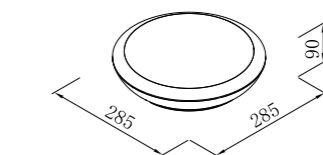

✓ Key Features

- Three lighting options: front-only, front + back, or front + RGB backlight
- CCT selectable (3000K / 4000K / 6500K) or fixed single CCT upon request
- Ideal for ceiling applications in balconies, corridors, or modern indoor spaces