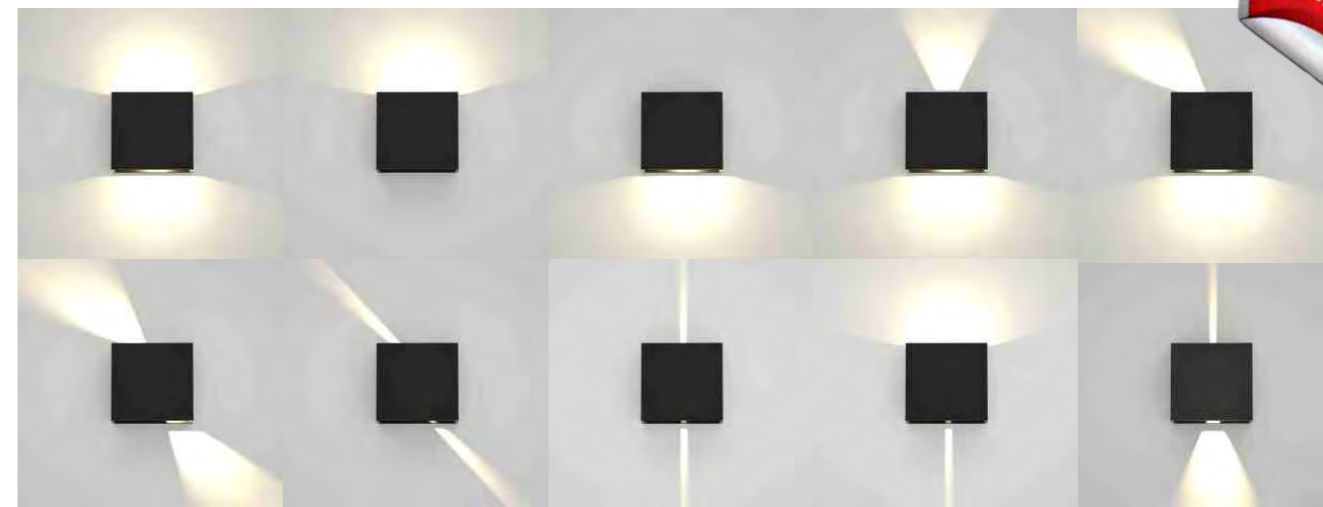

• ITEM NO: GD-BOX10

• ITEM NO: GD-BOX10-R