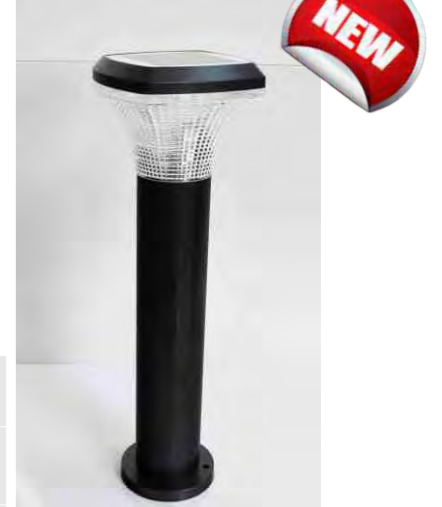

P1003 / P1004 Solar Light Series

Wall / Fence / Bollard – Multiple Sizes & Mounting Options

GD-P1003B-sol

GD-P1003A-sol

GD-P1003D-sol-600

Model	Type	Size (mm)	Notes
GD-P1003B-sol	Wall Light	175 × 195 × 230mm	
GD-P1003A-sol	Fence Light	175 × 135 × 240mm	
GD-P1003D-sol-600	Bollard Light	175 × 135 × 600mm	Available in optional heights: 500 / 600 / 700 / 800 mm