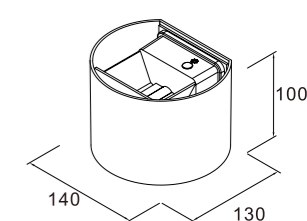

• ITEM NO: GD-BOX10

• ITEM NO: GD-BOX10-R

Models	Type	Size(s)	Material	Light Source	Power / Output	IP / IK	optional 1	optional 2
GD-BOX10	LED Plastic wall light	100*100*100 mm	Anti-UV ABS housing+tempered	COB	3W*2/ 250lm/ Ra>80	IP 65/ IK 06	Single CCT or 3CCT (3000K / 4000K / 6500K) via switch	Choice of four elegant finishes: Black, White, Dark Grey, Light Grey
GD-BOX10-R	LED Plastic wall light	140*100*130 mm	Anti-UV ABS housing+tempered glass	COB	3W*2/ 250lm/ Ra>80	IP 65/ IK 06		

✓ Key Features

- Adjustable beam angle: 0°–120°
- 3CCT switchable (3000K / 4000K / 6500K) for versatile ambiance
- Anti-UV housing for long-lasting outdoor use
- High waterproof rating for outdoor environments