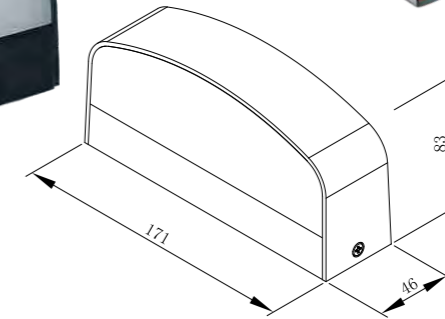

ITEM NO: GD-PUD019-R