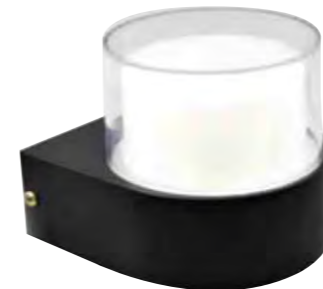

GD-PUD013-1

GD-PUD05-1

Models	Type	Size(s)	Material	Light Source	Power / Output	IP / IK
GD-PUD05-1	LED Plastic wall light	105*95*86mm	ABS+PC lampshade	SMD 2835	4W/ 200lm/ Ra>80	IP 44/ IK 06
GD-PUD013-1		105*95*86mm				
GD-PUD05-2		105*95*133mm			4W*2/ 400lm/ Ra>80	
GD-PUD013-2		105*95*133mm