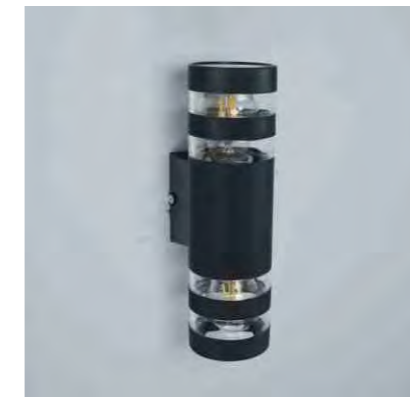

- ITEM NO: GD-WP38-2-S-2C