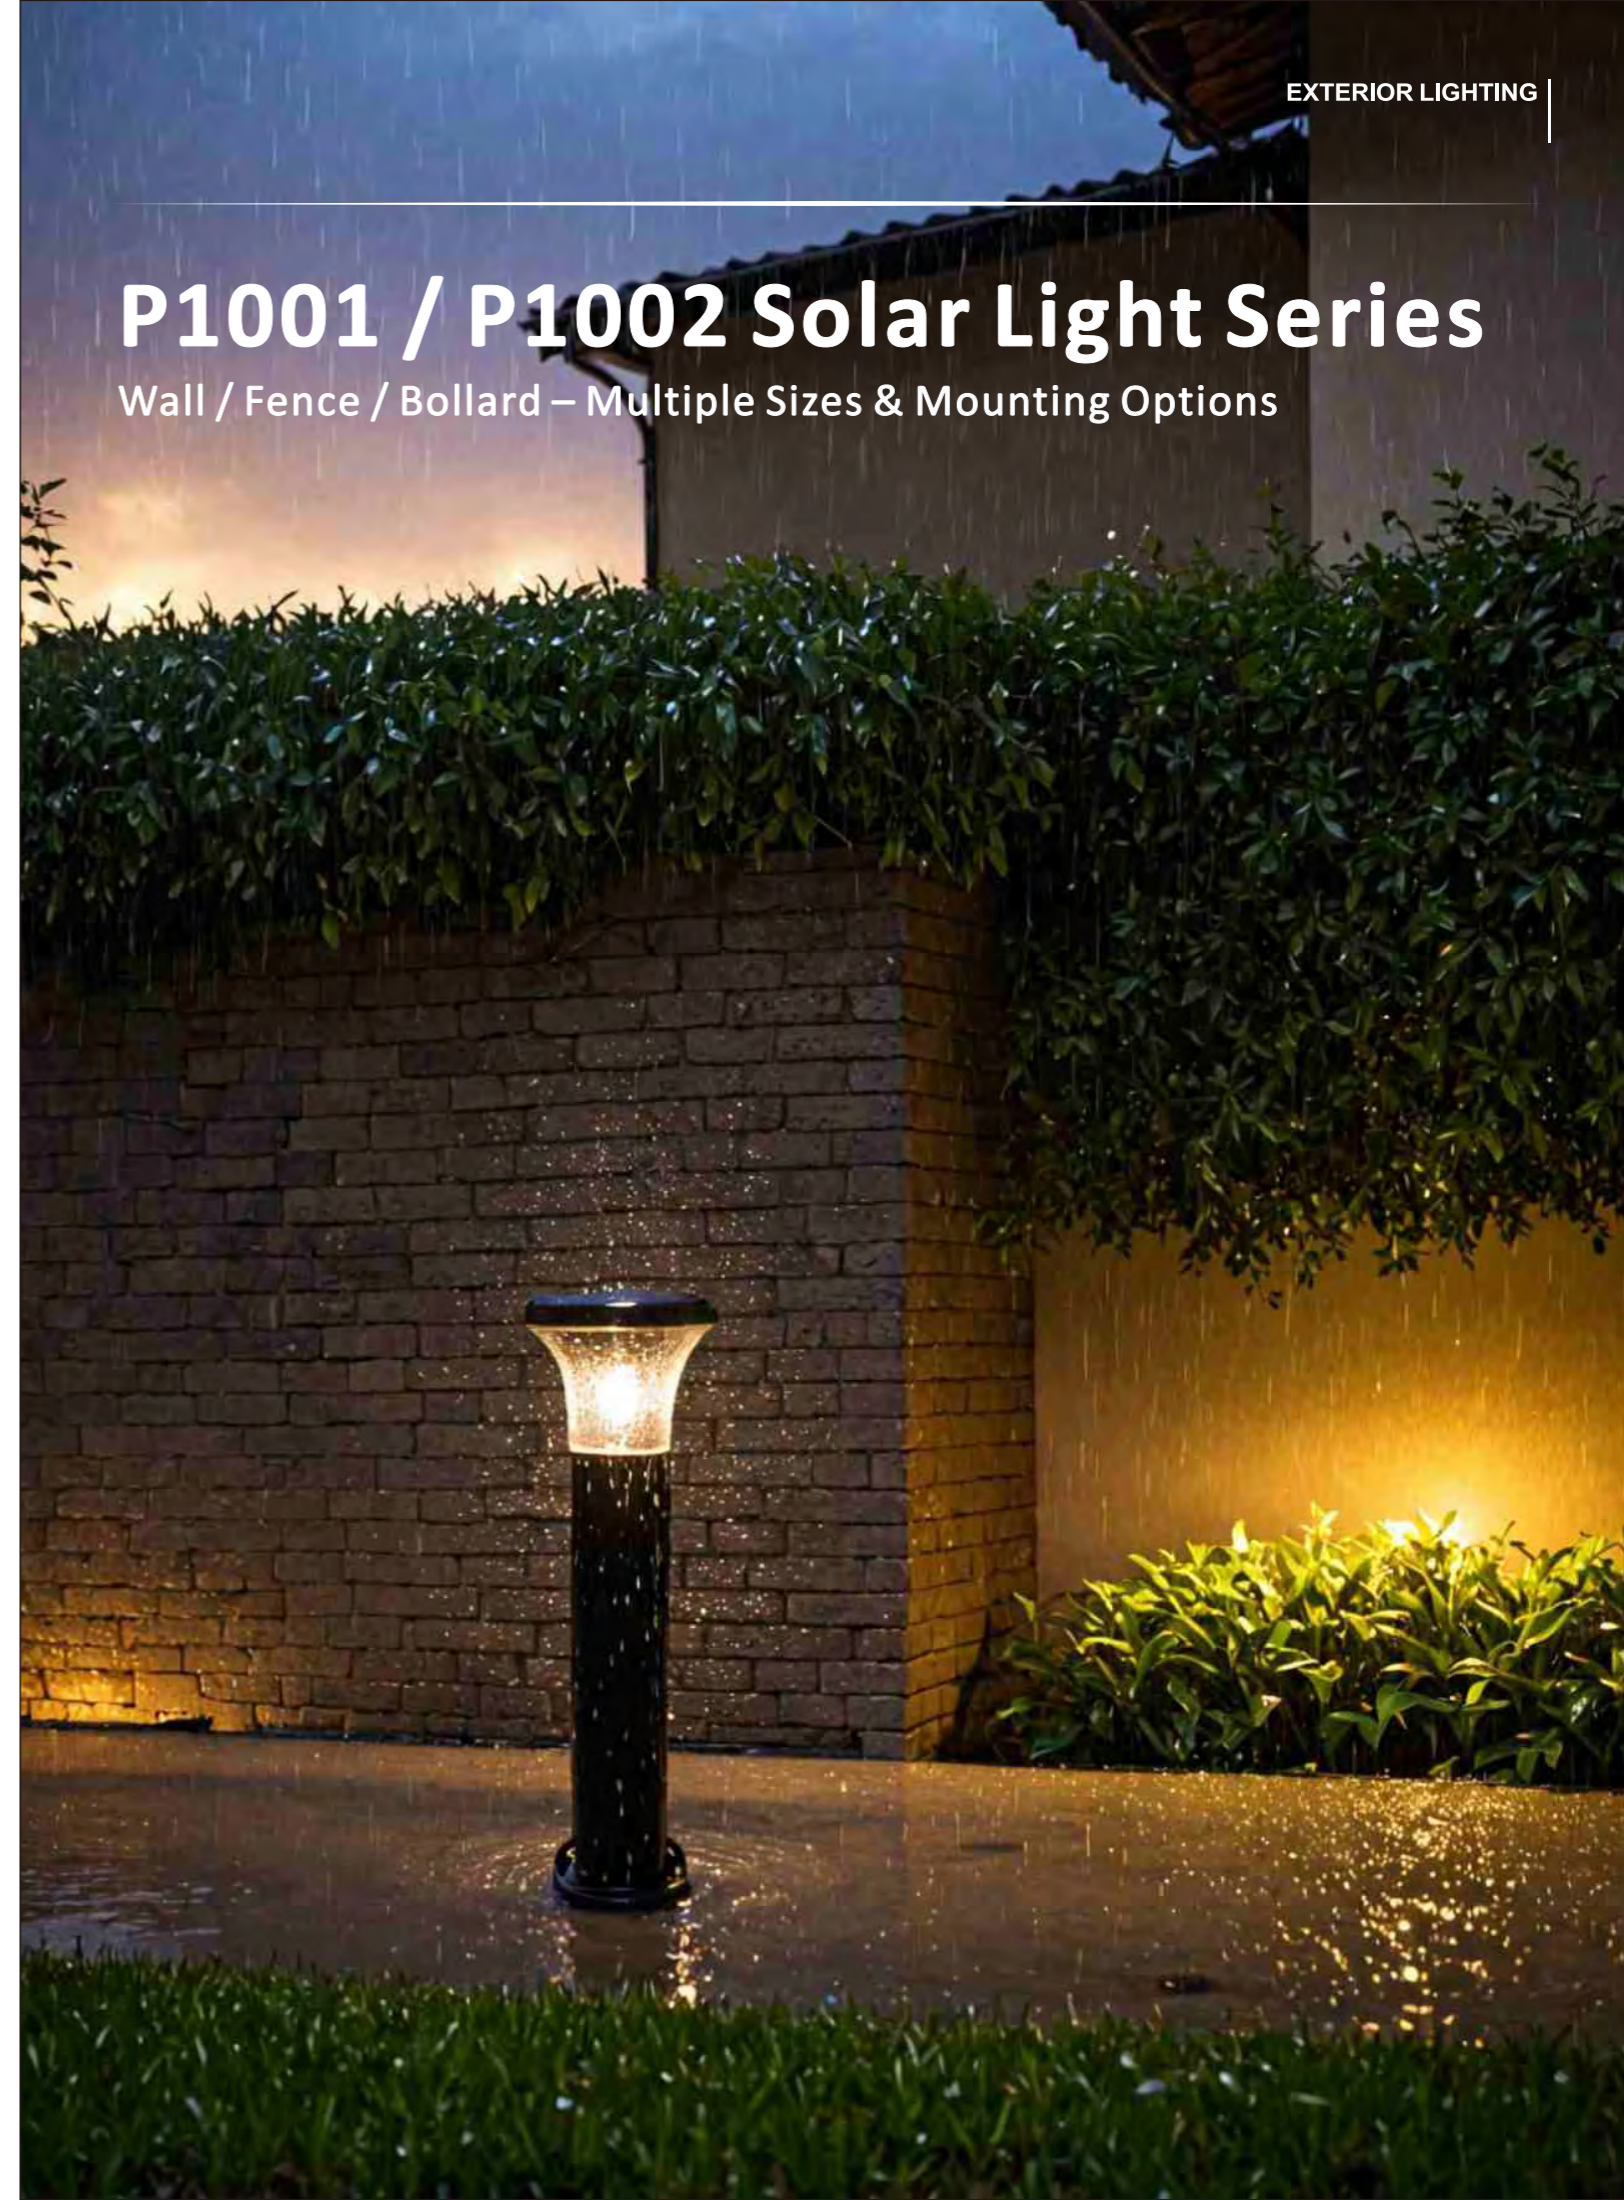

P1001 / P1002 Solar Light Series

Wall / Fence / Bollard – Multiple Sizes & Mounting Options