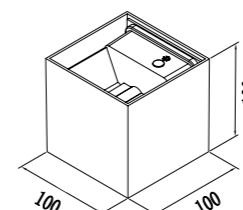

• ITEM NO: GD-BOX10

• ITEM NO: GD-BOX10-R

Models	Type	Size(s)	Material	Light Source	Power / Output	IP / IK	optional 1	optional 2
GD-BOX10	LED Plastic wall light	100*100*100 mm	Anti-UV ABS housing+tempered	COB	3W*2/ 250lm/ Ra>80	IP 65/ IK 06	Single CCT or 3CCT (3000K / 4000K / 6500K) via switch	Choice of four elegant finishes: Black, White, Dark Grey, Light Grey
GD-BOX10-R	LED Plastic wall light	140*100*130 mm	Anti-UV ABS housing+tempered glass	COB	3W*2/ 250lm/ Ra>80	IP 65/ IK 06		

✓ Key Features

- Adjustable beam angle: 0°–120°
- 3CCT switchable (3000K / 4000K / 6500K) for versatile ambiance
- Anti-UV housing for long-lasting outdoor use
- High waterproof rating for outdoor environments