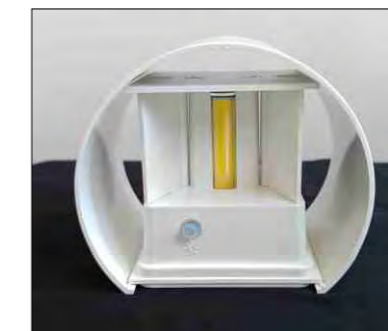

✓ Key Features

- Rotatable housing for different lighting effects
- Anti-UV housing for long-lasting outdoor use
- High waterproof rating for outdoor environments

• ITEM NO: GD-BOX10

• ITEM NO: GD-BOX10-R