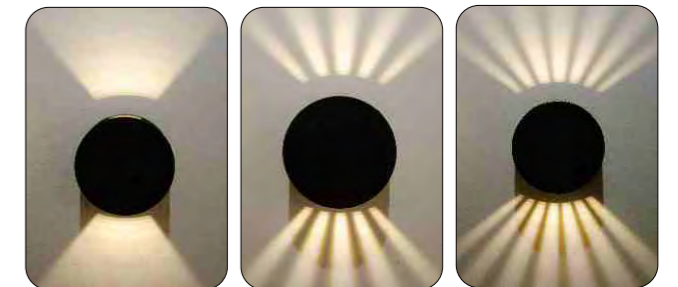

✓ Key Features

Durable ABS housing and IP44 weather resistance

• ITEM NO: GD-BOX01

Size: 107*107*55mm

• ITEM NO: GD-BOX01-R

Size: 108*108*55mm

Models	Type	Size(s)	Material	Light Source	Power / Output	IP / IK	optional 2
GD-BOX01-R	LED Plastic wall light	108*108*55mm	Anti-UV ABS housing+ PC lens	SMD 2835	3W*2/ 200lm/ Ra>80	IP 65/ IK 06	Choice of four elegant finishes: Black, White, Dark Grey, Light Grey
GD-BOX01	LED Plastic wall light	107*107*55mm	Anti-UV ABS housing+ PC lens	SMD 2835	3W*2/ 200lm/ Ra>80	IP 65/ IK 06	