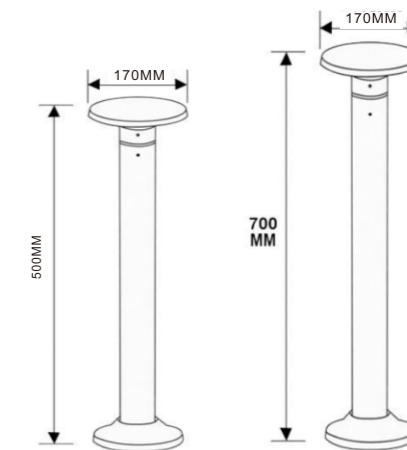

Material: ABS housing+PC lens

Size: 90*135*600mm

Light Source: E27 lampholder

Power: MAX 25W

Rating: IP44/ IK04

Notes: Available in optional heights: 500mm / 600mm / 700mm / 800mm

✔ Key Features

- Equipped with custom silicone gaskets at every joint for enhanced waterproof protection
- All exposed screws are made of stainless steel for superior corrosion resistance

GD001-B-250-b-210-3H

Key Features

- Classic globe light design for wall and garden pole mounting
- Compatible with standard E27 LED bulbs (not included)
- Durable resin and PMMA construction for long-lasting outdoor use
- Available in single or dual-head configurations
- Perfect for gardens, gates, driveways, and villa entrances

• ITEM NO: GD-PW01

Black

White

Light Grey

Dark Grey

• ITEM NO: GD-BL02-50

Black

Models	Type	Size(s)	Material	Light Source	Power / Output	IP / IK	optional 1	optional 2
GD-PW01-120	LED Plastic wall light	120*120*45 mm	Anti-UV ABS housing+ PC diffuser	SMD 2835	6W / 300lm/ Ra>80	IP 65/ IK 06	Single CCT or 3CCT (3000K / 4000K / 6500K) via switch	
GD-PW01-170		170*170*55 mm			12W / 700lm/ Ra>80			
GD-PW01-220		220*220*80 mm			18W / 900lm/ Ra>80			
GD-BL02-50	LED Plastic bollard light	170*170*500 mm	Anti-UV ABS housing+ PC diffuser+P VC pole		12W / 700lm/ Ra>80			Available in optional heights: 500mm / 600mm / 700mm / 800mm