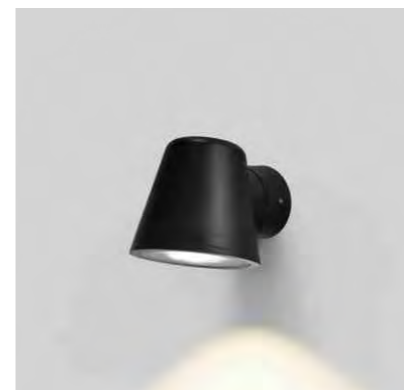

Model: GD-PUD022-2
 Material: ABS housing+glass lens
 Size: 186*103*76mm
 Light Source: GU10 lampholder
 Power: MAX 7W*2
 Rating: IP44/ Ik04

• ITEM NO: GD-PUD023-2

Size:186*103*76mm

Model: GD-PUD023-2
 Material: ABS housing+glass lens
 Size: 186*103*76mm
 Light Source: GU10 lampholder
 Power: MAX 7W*2
 Rating: IP44/ Ik04

Plastic in-ground light

• ITEM NO: GD-PGL01-GU10

Size:120*120*120mm

Model: GD-PGL01-GU10
Material: ABS housing+5mm tempered glass
Size: 120*120*120mm
Light Source: GU10 lampholder
Power: MAX 7W
Rating: IP67/ Ik08

Material: ABS housing+PC lens

Size: 90*135*600mm

Light Source: E27 lampholder

Power: MAX 25W

Rating: IP44/ IK04

Notes: Available in optional heights: 500mm / 600mm / 700mm / 800mm

✔ Key Features

- Equipped with custom silicone gaskets at every joint for enhanced waterproof protection
- All exposed screws are made of stainless steel for superior corrosion resistance

Model: GD-BL28-E27-600

Material: ABS housing+PC lens

Size: 90*135*600mm

Light Source: E27 lampholder

Power: MAX 25W

Rating: IP44/ IK04

Notes: Available in optional heights: 500mm / 600mm / 700mm / 800mm

● ITEM NO: GD-PW043