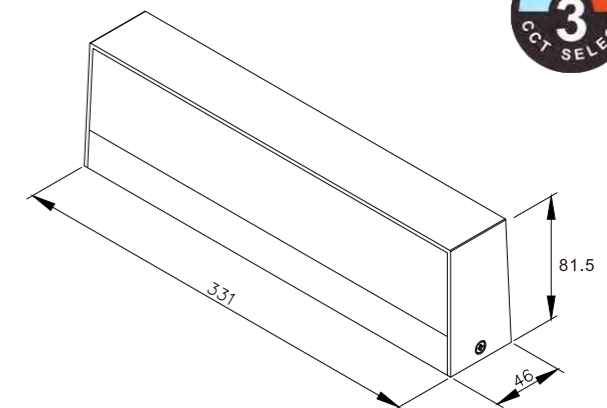

ITEM NO: GD-PUD020

Models	Type	Size(s)	Material	Light Source	Power / Output	IP / IK	optional 1	optional 2
GD-PUD019-R-G9	Plastic wall light	171*46*83mm	Anti-UV ABS housing+ PC diffuser	G9 lampholder	MAX 12W	IP 65/ IK 06	Single CCT or 3CCT (3000K / 4000K / 6500K) via switch	Choice of four elegant finishes: Black, White, Dark Grey, Light Grey
GD-PUD019-R				SMD 2835	9W/ 400lm/ Ra>80			
GD-PUD020				SMD 2835	14W/ 800lm/ Ra>80			

✓ Key Features

- 3CCT switchable (3000K / 4000K / 6500K) for versatile ambiance
- Anti-UV housing for long-lasting outdoor use
- High waterproof rating for outdoor environments