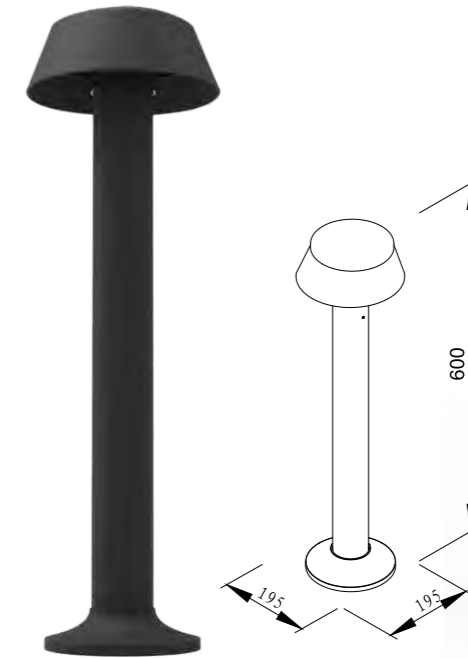

Models	Type	Size(s)	Material	Light Source	Power / Output	IP / IK	optional 1	optional 2
GD-BL16-600	LED Plastic bollard light	155*155*600mm	Anti-UV ABS housing and PVC pole+PC diffuser	SMD 2835	12W/ 500lm/ Ra>80	IP 65/ IK 06	Single CCT or 3CCT (3000K / 4000K / 6500K) via switch	Available in optional heights: 500mm / 600mm / 700mm / 800mm
GD-BL18-600		195*195*600mm						
GD-BL19-600		180*180*600mm						

✓ Key Features

- **GD-BL16-600: unique fish scale light effect casts decorative patterns on the ground**
- 3CCT switchable (3000K / 4000K / 6500K) for versatile ambiance
- Anti-UV housing for long-lasting outdoor use
- High waterproof rating for outdoor environments