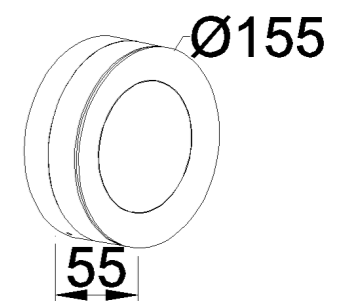

■ **GD-AWX051-4**

IP Rating: IP65
Lumen: 600lm
POWER: 12W
Size: 155x155x54mm
Light source/Socket: SMD 2835

■ **GD-AWX101-1**

IP Rating: IP65
Lumen: 800lm
POWER: 18W
Size: 210x210x70mm
Light source/Socket: SMD2835