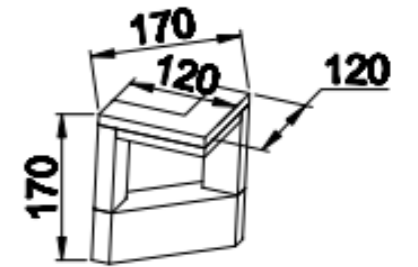

■ **GD-ABX107-2**

IP Rating: IP65

Lumen:300lm

POWER:7W

Size: 120x170x600mm

Light source/Socket:SMD2835

PC DIFFUSER