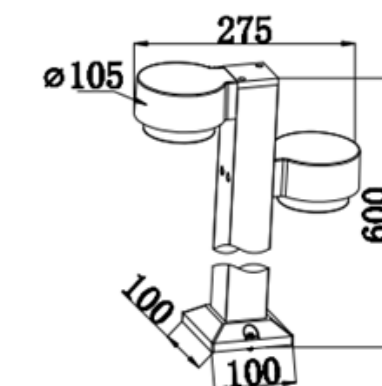

■ **GD-ABX148-5-600**

IP Rating: IP65
 Lumen:700lm
 POWER:2x7W
 Size: 105x275x600mm
 Light source/Socket:SMD2835

■ **GD-ABX148-6-600**

IP Rating: IP65
 Lumen:700lm
 POWER:2x7W
 Size: 105x275x600mm
 Light source/Socket:SMD2835