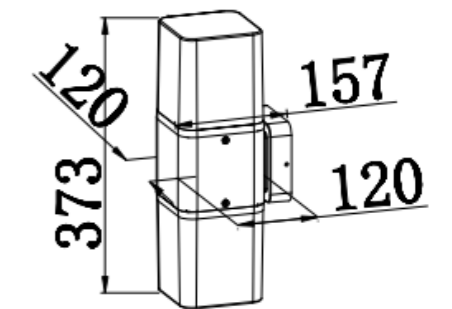

■ **GD-AWX156-14-E27**

IP Rating: IP65
Lumen:N/A
POWER: 2xMAX.12W
Size: 120x157x373mm
Light source/Socket:E27