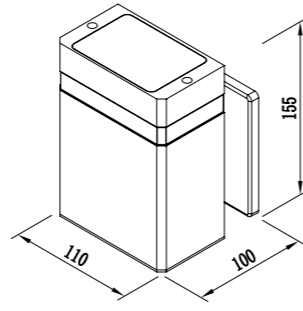

■ **GD-AWY35-GU10**

IP Rating: IP44
Lumen: N/A
POWER: MAX. 7W
Size: 110x100x155mm
Light source/Socket: GU10
PC DIFFUSER