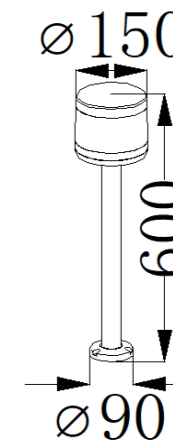

■ **GD-ABX201-2B-600**

IP Rating: IP65
Lumen:900lm
POWER: 20W
Size: 150*90*590mm
Light source/Socket:SMD2835