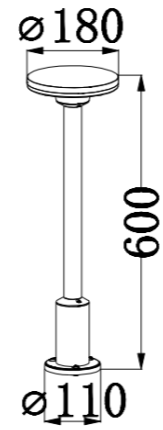

GD-ABX091-2-600

IP Rating: IP65
Lumen: 1000lm
POWER: 18W
Size: 180x180x600mm
Light source/Socket: SMD 2835
PC DIFFUSER