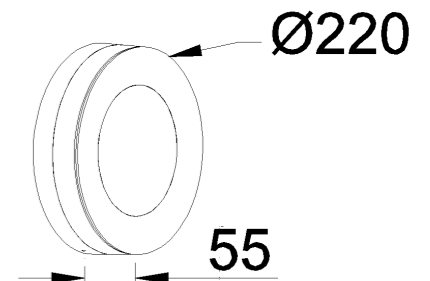

■ **GD-AWX051-3**

IP Rating: IP65
Lumen: 900lm
POWER: 18W
Size: 220x220x55mm
Light source/Socket: SMD2835