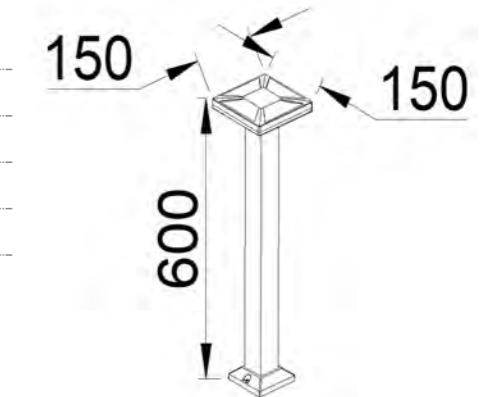

GD-ABX065-2-600

IP Rating: IP65
Lumen:600lm
POWER: 12W
Size: 150x150x600mm
Light source/Socket:SMD 2835
PC DIFFUSER