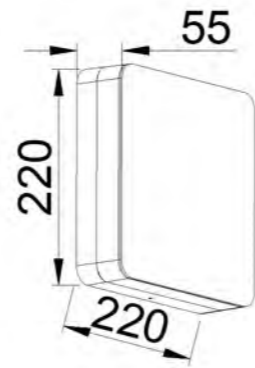

■ **GD-AWX095-2**

IP Rating: IP65
Lumen:600lm
POWER: 12W
Size: 155x155x55mm
Light source/Socket:SMD 2835