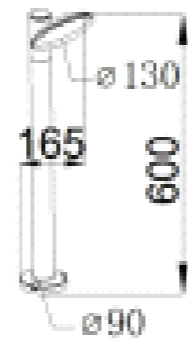

■ **GD-ABX127-4-600**

IP Rating: IP65
 Lumen:1200lm
 POWER: 24W
 Size: 130*245*600mm
 Light source/Socket:SMD 2835

■ **GD-ABX127-5-600**

IP Rating: IP65
 Lumen:600lm
 POWER: 12W
 Size: 130*165*600mm
 Light source/Socket:SMD 2835