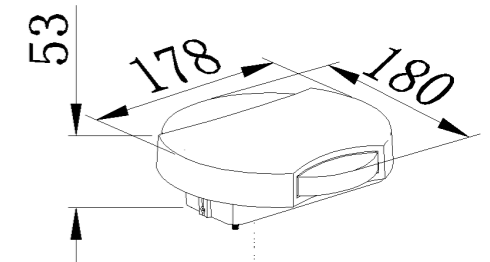

■ **GD-AWX152-2**

IP Rating: IP65
Lumen: 300lm
POWER: 7W
Size: 180x180x53mm
Light source/Socket: SMD2835