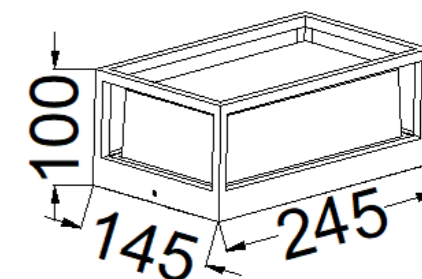

■ **GD-AWX016-1**

IP Rating: IP65
Lumen:800lm
POWER: 12W
Size: 145x100x245mm
Light source/Socket:SMD2835

■ **GD-AWX016-1-E27**

IP Rating: IP65
Lumen:N/A
POWER: MAX.12W
Size: 145x100x245mm
Light source/Socket:E27