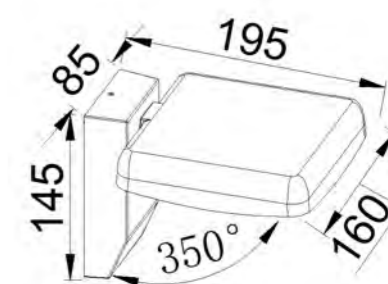

■ **GD-AWX015-6-PC**

IP Rating: IP65
 Lumen:320lm
 POWER:7W
 Size: 130x130x100mm
 Light source/Socket:COB
 PC DIFFUSER

ROTATABLE HEAD SERIES

■ **GD-AWX146-1**

IP Rating: IP65
 Lumen:900lm
 POWER:18W
 Size: 195x145x160mm
 Light source/Socket:SMD2835