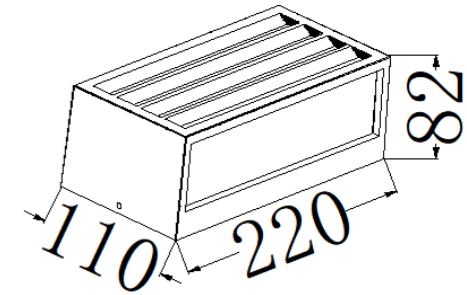

■ **GD-AWX054-1**

IP Rating: IP65
Lumen:600lm
POWER: 12W
Size: 220x110x82mm
Light source/Socket:SMD2835