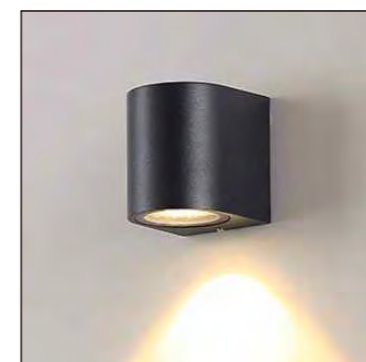

Size: 80x68x82mm

Light source/Socket:GU10

■ **GD-AWG14**

IP Rating: IP65

Lumen:250lm

POWER: 5W

Size: 80x68x82mm

Light source/Socket:COB