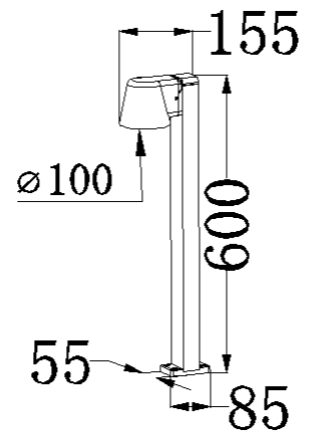

IP Rating: IP65

Lumen:300lm

POWER: 5W

Size: 155*100*600mm

Light source/Socket:COB

■ **GD-ABX033-3-600-GU10**

IP Rating: IP65

Lumen:N/A

POWER: MAX 5W

Size: 155*100*600mm

Light source/Socket:GU10

■ **GD-ABX033-4-600-COB**

IP Rating: IP65

Lumen:600lm

POWER: 5W*2

Size: 100*275*600mm