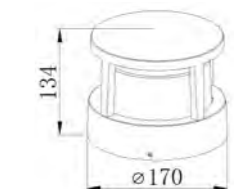

GD-AWX084-1

IP Rating: IP65

Lumen:600lm

POWER: 12W

Size: 170x170x134mm

Light source/Socket:SMD 2835