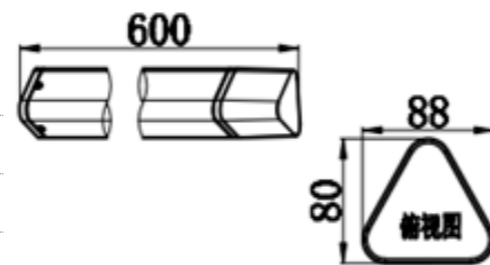

CE ROHS

■ **GD-ABX074-5-600**

IP Rating: IP65
 Lumen:300lm
 POWER: 6W
 Size: 45x100x600mm
 Light source/Socket:SMD2835

■ **GD-ABX074-6-600**

IP Rating: IP65
 Lumen:300lm
 POWER: 6W
 Size: 80x88x600mm
 Light source/Socket:SMD2835