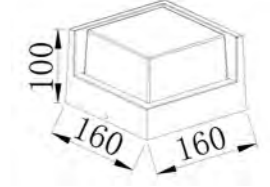

SMALLER VERSION

BIGGER VERSION

■ **GD-AWG08-1**
 IP Rating: IP65
 Lumen:400lm
 POWER: 6W
 Size: 108x108x80mm
 Light source/Socket:SMD 2835

■ **GD-AWG08-2**
 IP Rating: IP65
 Lumen:800lm
 POWER: 12W
 Size: 160x160x100mm
 Light source/Socket:SMD 2835