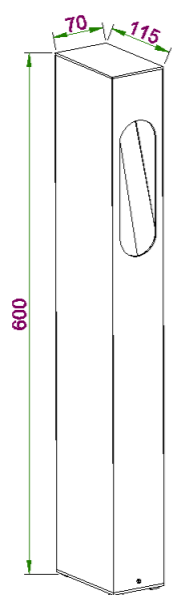

■ **GD-ABG05-500**

IP Rating: IP65

Lumen:200lm

POWER: 5W

Size:80×66×500mm

Light source/Socket:COB

GLASS DIFFUSER

LIGHTING FROM BACK AND FRONT

■ **GD-ABX145-2-600**

IP Rating: IP65

Lumen:400lm

POWER: 2x5W

Size:115x70x600mm

Light source/Socket:COB

GLASS DIFFUSER

LIGHTING FROM FRONT

■ **GD-ABX145-1-600**

IP Rating: IP65

Lumen:200lm

POWER: 5W

Size:115x70x600mm

Light source/Socket:COB

GLASS DIFFUSER

■ **GD-AWZ20**

IP Rating: IP65

Lumen:700lm

POWER:12W

Size: 90*100*290mm

Light source/Socket:SMD2835

■ **GD-ABX163-2-600**

IP Rating: IP65

Lumen:900lm

POWER:18W

Size: 69x153×600mm

Light source/Socket:SMD 2835

PC DIFFUSER

■ **GD-ABG01-600**

IP Rating: IP65

Lumen:300lm

POWER: 7W

Size: 153×57×600mm

Light source/Socket:COB

PC DIFFUSER

■ **GD-ABK1883-E27-500**

IP Rating: IP44

Lumen:N/A

POWER:MAX.15W

Size: 140×140×500mm

Light source/Socket::E27

PC DIFFUSER

■ **GD-ABG08-900**

IP Rating: IP65

Lumen:500lm

POWER: 7W

Size: :65×65×900mm

Light source/Socket:SMD 2835

PC DIFFUSER