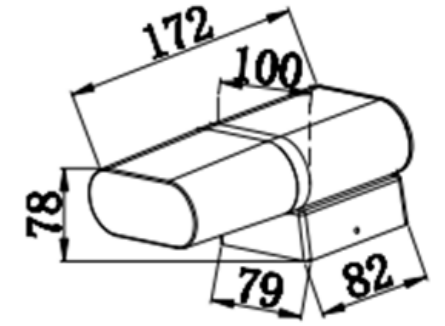

■ **GD-AWX074-1**

IP Rating: IP65
Lumen:300lm
POWER: 6W
Size: 78x100x172mm
Light source/Socket:SMD2835