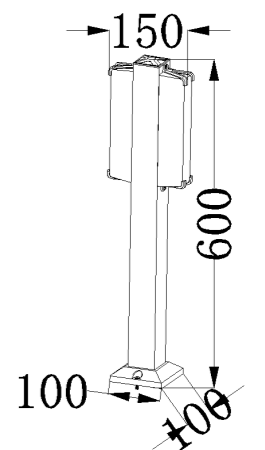

■ **GD-ABX032-5**

IP Rating: IP65

Lumen:1400lm

POWER: 2x12W

Size: 55x150x600mm

Light source/Socket:SMD2835