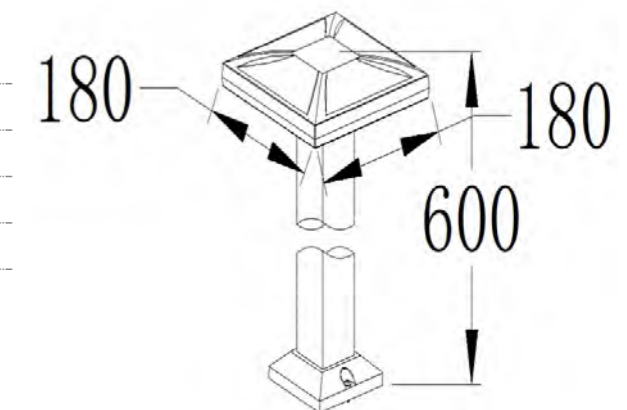

GD-ABX007-4-600

IP Rating: IP65
Lumen:1000lm
POWER: 18W
Size: 180x180x600mm
Light source/Socket:SMD 2835
PC DIFFUSER