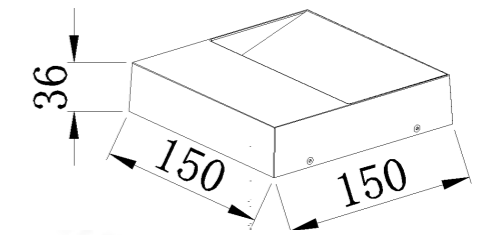

■ **GD-AWZ94**

IP Rating: IP65
Lumen:180lm
POWER: 5W
Size: 150x150x36mm
Light source/Socket:SMD2835

■ **GD-AWZ95**

IP Rating: IP65
Lumen:180lm
POWER: 5W
Size: 150x150x36mm
Light source/Socket:SMD 2835

■ **GD-AWZ96**

IP Rating: IP65
Lumen:200lm
POWER: 5W
Size: 200x90x36mm
Light source/Socket:SMD 2835

■ **GD-AWX010-1**

IP Rating: IP65
Lumen:150lm
POWER: 5W
Size: 80x80x48mm
Light source/Socket:COB

■ **GD-AWX010-2**

IP Rating: IP65
Lumen:150lm
POWER: 5W
Size: 100x100x48mm
Light source/Socket:COB

■ **GD-AWX011**

IP Rating: IP65
Lumen:200lm
POWER: 6W
Size: 320x79x70mm
Light source/Socket:SMD 2835