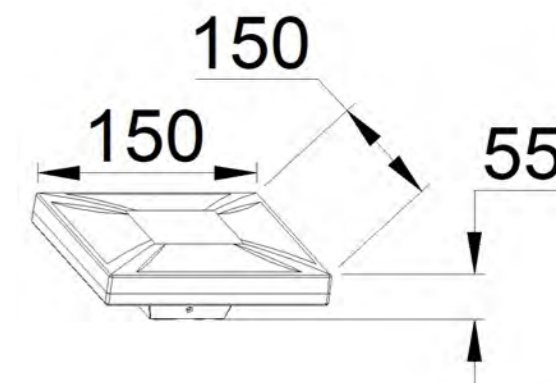

■ **GD-AWX064-2**
IP Rating: IP65
Lumen:600lm
POWER: 12W
Size: 150x150x55mm
Light source/Socket:SMD 2835
PC DIFFUSER