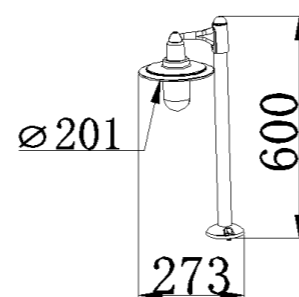

Size: 201x230x245mm

Light source/Socket:E27

■ **GD-ABX147-10-600-E27**

IP Rating: IP65

Lumen:N/A

POWER:MAX.12W

Size:201x273x600mm

Light source/Socket:E27