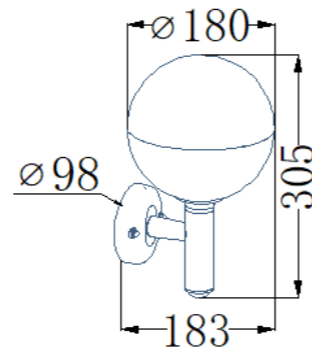

GD-AWX170-3

IP Rating: IP65
Lumen:900lm
POWER:18W
Size: 180x183x292mm
Light source/Socket:SMD2835