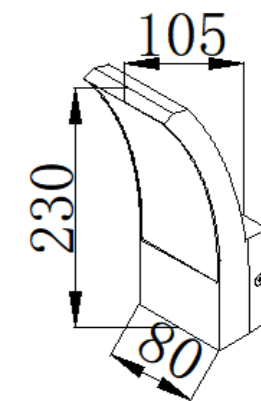

GD-AWX198-SEN

IP Rating: IP65
 Lumen:600lm
 POWER: 12W
 Size: 80*75*215mm
 Light source/Socket:SMD2835
 DOUBLE LAYER PC DIFFUSER

■ **GD-AWX192-1**

IP Rating: IP65
 Lumen:600lm
 POWER: 12W
 Size: 105*80*230mm
 Light source/Socket:SMD2835