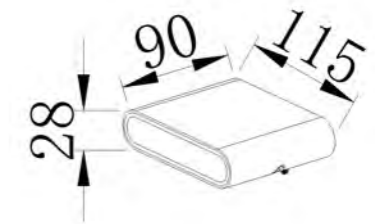

■ **GD-AWZ05-PC**

IP Rating: IP65
Lumen:400lm
POWER: 2x3W
Size: 115x106x28mm
Light source/Socket:SMD 2835
PC DIFFUSER