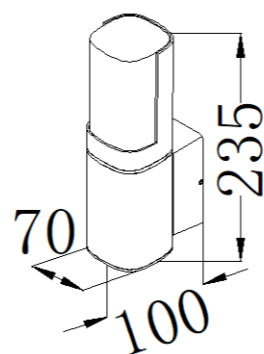

GD-AWX193-2A

IP Rating: IP65
Lumen:350lm
POWER: 7W
Size: 100*70*235mm
Light source/Socket:SMD2835