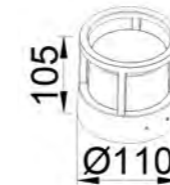

GD-AWX069-2

IP Rating: IP65

Lumen:250lm

POWER: 6W

Size: 108x108x110mm

Light source/Socket:SMD 2835