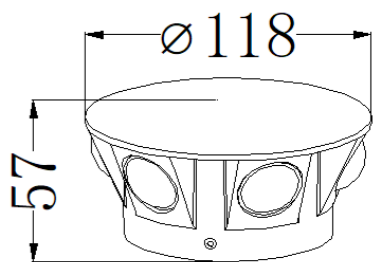

Lumen: 600lm

POWER: 6x2W

Size: 118x118x57mm

Light source/Socket: COB

■ **GD-AWX166-4**

IP Rating: IP65

Lumen: 700lm

POWER: 6x2W+2W