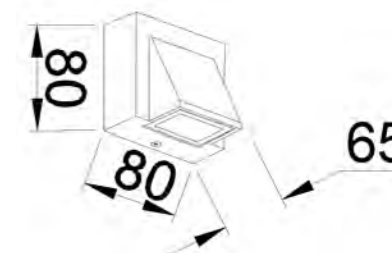

■ **GD-AWX105-2**

IP Rating: IP65
Lumen:300lm
POWER: 2x3W
Size: 140x80x65mm
Light source/Socket:COB