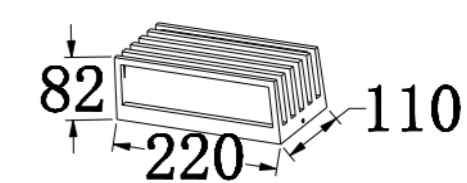

■ **GD-AWX054-2**

IP Rating: IP65
Lumen:600lm
POWER: 12W
Size: 220x110x82mm
Light source/Socket:SMD2835