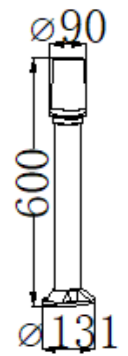

GD-ABX169-2-600

IP Rating: IP65
Lumen:350lm
POWER:7W
Size: 90x131x600mm
Light source/Socket:SMD2835