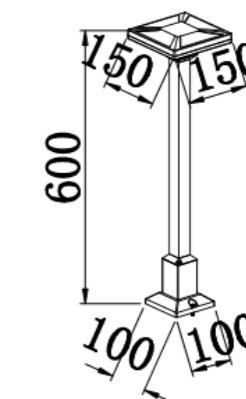

■ **GD-ABX090-4-600**

IP Rating: IP65
Lumen:700lm
POWER: 12W
Size: 150x150x600mm
Light source/Socket:SMD2835
PC DIFFUSER