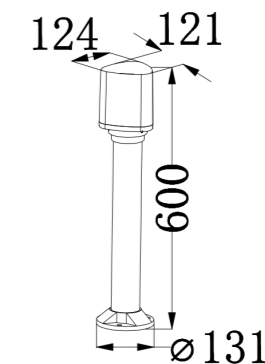

Light source/Socket:E27

■ **GD-ABX168-4-E27-600**

IP Rating: IP65

Lumen:N/A

POWER:MAX 12W

Size: 124x121x600mm

Light source/Socket:E27

■ **GD-AWX168-5-E27**