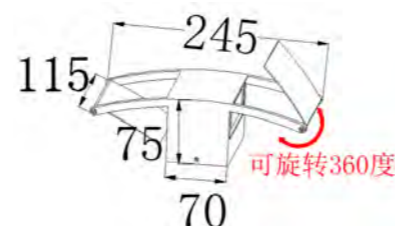

■ **GD-ABX127-5-600**

IP Rating: IP65
Lumen:600lm
POWER: 12W
Size: 130*165*600mm
Light source/Socket:SMD 2835

■ **GD-ABX127-8-600**

IP Rating: IP65
Lumen:1200lm
POWER: 24W
Size: 130*240*600mm
Light source/Socket:SMD 2835

■ **GD-ABX127-6-600**

IP Rating: IP65
Lumen:1200lm
POWER: 24W
Size: 130*240*600mm
Light source/Socket:SMD 2835

■ **GD-AWX181-2**

IP Rating: IP65
Lumen:900lm
POWER: 18W
Size: 150*75*115mm
Light source/Socket:COB

■ **GD-AWX181-3**

IP Rating: IP65
Lumen:900lm
POWER: 18W*2
Size: 245*75*115mm
Light source/Socket:COB

■ **GD-AWX188-1**

IP Rating: IP65
Lumen:900lm
POWER: 18W
Size: 140*65*90mm
Light source/Socket:SMD2835

■ **GD-AWX188-2**

IP Rating: IP65
Lumen:1000lm
POWER: 20W
Size: 185*75*90mm
Light source/Socket:SMD2835

■ **GD-AWX188-3**

IP Rating: IP65
Lumen:1200lm
POWER: 24W
Size: 220*85*105mm
Light source/Socket:SMD2835

■ **GD-AWX188-4**

IP Rating: IP65
Lumen:1500lm
POWER: 30W
Size: 300*110*120mm
Light source/Socket:SMD2835