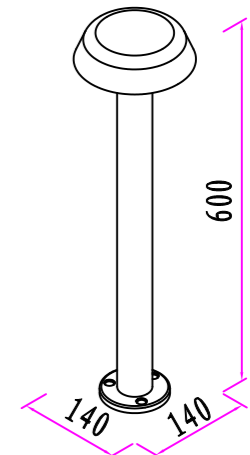

Size: 160×160×600mm

Light source/Socket: SMD 2835

■ **GD-ABG04-600**

IP Rating: IP65

Lumen: 300lm

POWER: 7W

Size: 138×138×600mm

Light source/Socket: SMD 2835