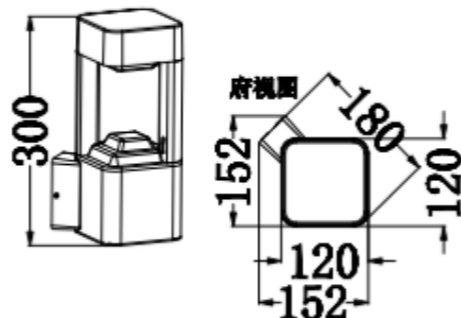

■ **GD-AWX110-4**

IP Rating: IP65
Lumen:600lm
POWER:12W
Size:152x180x300mm
Light source/Socket:SMD2835