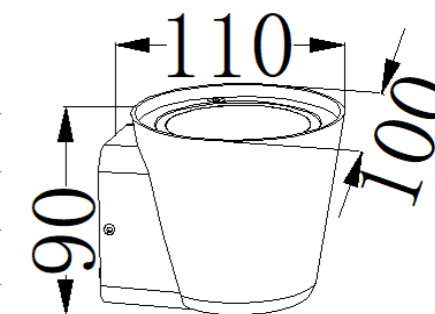

■ **GD-AWX033-1-COB**

IP Rating: IP65
Lumen:300lm
POWER: 5W
Size: 100*100*90mm
Light source/Socket:COB