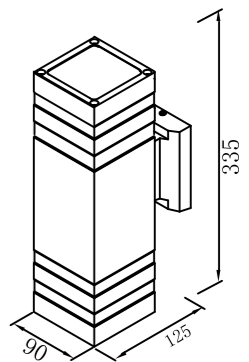

■ **GD-AWZ108-2-3C-E27**

IP Rating: IP44
Lumen: N/A
POWER: 2xMAX. 10W
Size: 90x150x380mm
Light source/Socket: E27x2
PC DIFFUSER