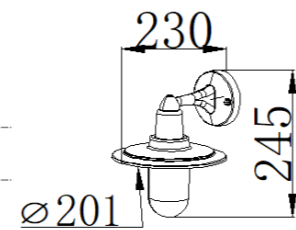

■ **GD-AWX147-8-E27**

IP Rating: IP65

Lumen:N/A

POWER:MAX.12W

Size: 201x230x245mm

Light source/Socket:E27