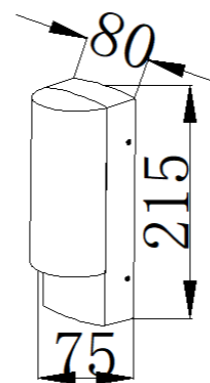

GD-AWX198

IP Rating: IP65
Lumen:600lm
POWER: 12W
Size: 80*75*215mm
Light source/Socket:SMD2835
DOUBLE LAYER PC DIFFUSER