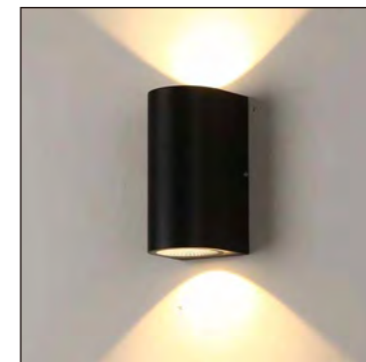

■ **GD-AWG13-GU10**

IP Rating: IP65

Lumen:N/A

POWER: 2xMAX.5W

Size: 150x68x82mm

Light source/Socket:GU10x2

■ **GD-AWG13**

IP Rating: IP65