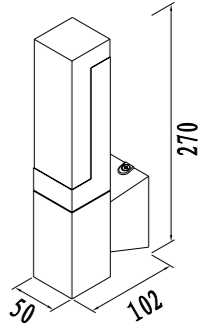

■ **GD-AWG10**

IP Rating: IP65
Lumen:600lm
POWER: 2x5W
Size: 50x102x300mm
Light source/Socket:COB