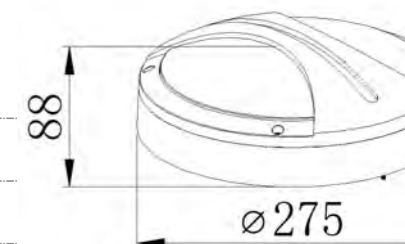

■ **GD-AWX055-4**

IP Rating: IP65
Lumen: 950lm
POWER: 18W
Size: 275x275x88mm
Light source/Socket: SMD 2835