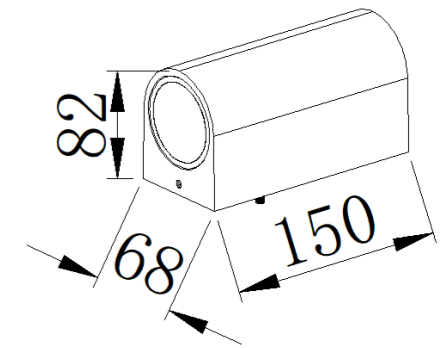

■ **GD-AWG13-GU10**

IP Rating: IP65

Lumen:N/A

POWER: 2xMAX.5W

Size: 150x68x82mm

Light source/Socket:GU10x2

■ **GD-AWG13**

IP Rating: IP65

Lumen:500lm

POWER: 2x5W

Size: 150x68x82mm

Light source/Socket:COB