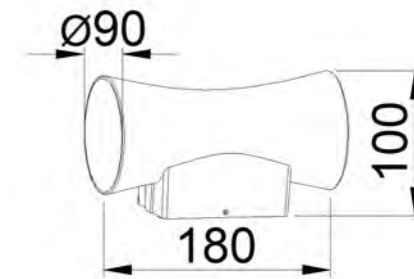

■ **GD-AWX047-2**

IP Rating: IP65
Lumen: 700lm
POWER: 2x7W
Size: 100x90x180mm
Light source/Socket: COB