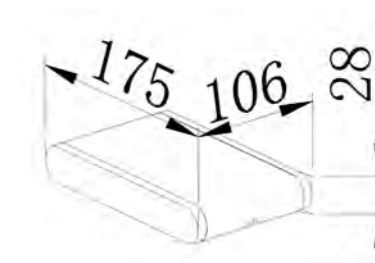

MEDIUM SIZE

■ **GD-AWZ04**

IP Rating: IP65
 Lumen:800lm
 POWER: 2x6W
 Size: 175x90x28mm
 Light source/Socket:SMD 2835
 GLASS DIFFUSER

■ **GD-AWZ04-PC**

IP Rating: IP65
 Lumen:800lm
 POWER: 2x6W
 Size: 175x106x28mm
 Light source/Socket:SMD 2835
 PC DIFFUSER