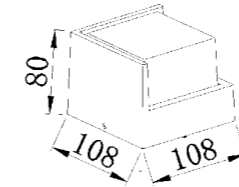

■ **GD-AWG08-1**
IP Rating: IP65
Lumen:400lm
POWER: 6W
Size: 108x108x80mm
Light source/Socket:SMD 2835