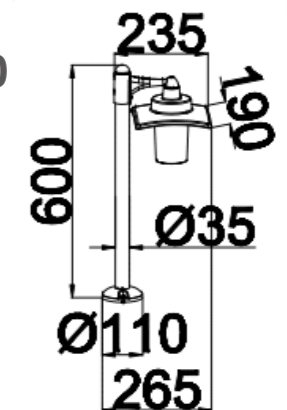

GD-ABX020-4-E27-600

IP Rating: IP65
Lumen: N/A
POWER: MAX. 12W
Size: 265x190x600mm
Light source/Socket: E27