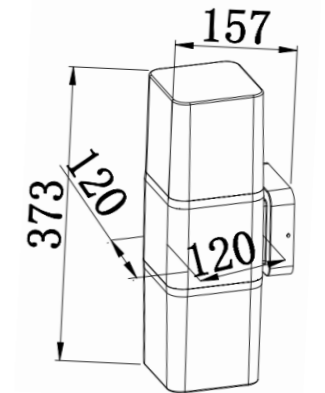

■ **GD-AWX156-13**

IP Rating: IP65
Lumen:1200lm
POWER: 2x12W
Size: 120x157x373mm
Light source/Socket:SMD2835