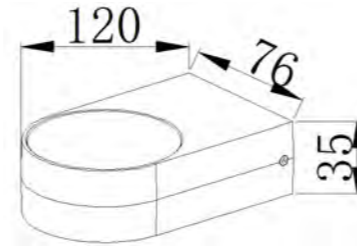

GD-AWX209-1

IP Rating: IP65
Lumen: 250lm
POWER: 5W
Size: 76*35*120mm
Light source/Socket: COB

GD-ABX209-2-600

IP Rating: IP65
Lumen: 250lm
POWER: 5W
Size: 80*175*600mm
Light source/Socket: COB

GD-ABX209-3-600

IP Rating: IP65
Lumen: 300lm
POWER: 6W
Size: 130*200*600mm
Light source/Socket: SMD 2835

GD-AWX190-1

IP Rating: IP65
Lumen: 350lm
POWER: 7W
Size: 115*110*110mm
Light source/Socket: SMD 2835

GD-AWX190-2

IP Rating: IP65
Lumen: 350lm
POWER: 7W
Size: 115*110*110mm
Light source/Socket: SMD 2835

GD-ABX190-7B-600

IP Rating: IP65
Lumen: 350lm
POWER: 7W
Size: 110*110*600mm
Light source/Socket: SMD 2835

GD-ABX190-8B-600

IP Rating: IP65
Lumen: 350lm
POWER: 7W
Size: 110*110*600mm
Light source/Socket: SMD 2835