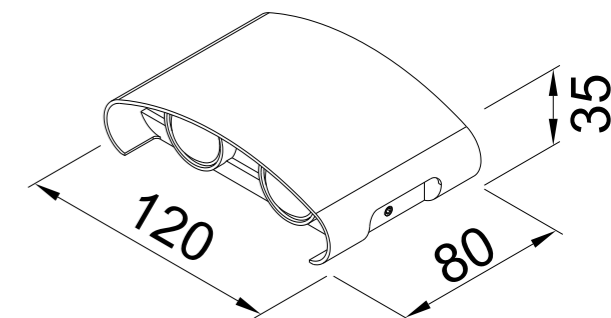

■ **GD-AWZ57-6**

IP Rating: IP65
Lumen:520lm
POWER: 6x1W
Size: 170x80x45mm
Light source/Socket:SMD 3030
PC DIFFUSER