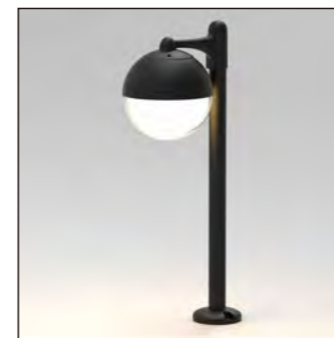

■ **GD-ABX135-3**

IP Rating: IP65
Lumen:900lm
POWER:18W
Size: 180x180x240mm
Light source/Socket:SMD2835