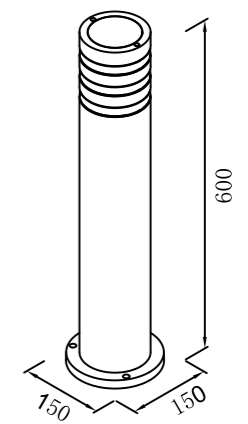

■ **GD-ABY07-E27**

IP Rating: IP44
Lumen: N/A
POWER: NAX. 18W
Size: 120x160x500mm
Light source/Socket: E27
PC DIFFUSER