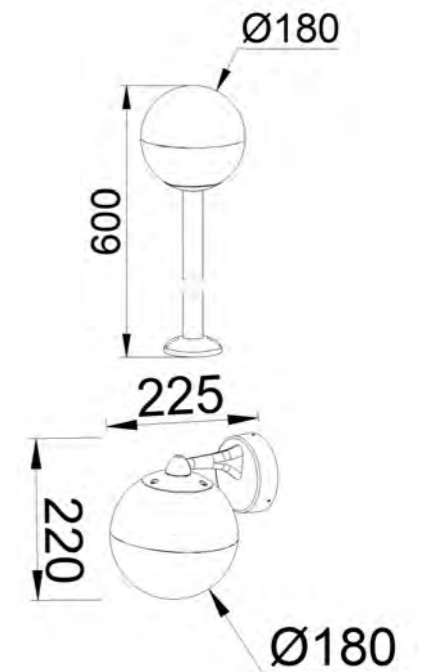

Lumen:900lm

POWER:18W

Size: 180*286*800mm

Light source/Socket:SMD2835

■ **GD-ABX135-1-600**

IP Rating: IP65
 Lumen:900lm
 POWER:18W
 Size: 180x180x600mm
 Light source/Socket:SMD2835

■ **GD-AWX135-2**

IP Rating: IP65
 Lumen:900lm
 POWER:18W
 Size: 225x220x180mm
 Light source/Socket:SMD2835