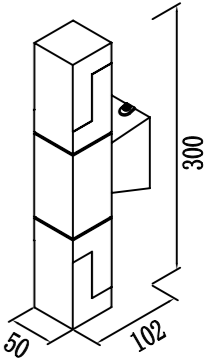

■ **GD-ABG09-600**

IP Rating: IP65
Lumen:300lm
POWER: 1x5W
Size: 100x100x600mm
Light source/Socket:COB