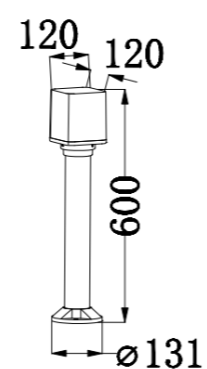

■ **GD-ABX168-2-E27-600**

IP Rating: IP65

Lumen:N/A

POWER:MAX.12W

Size: 124x121x600mm

Light source/Socket:E27