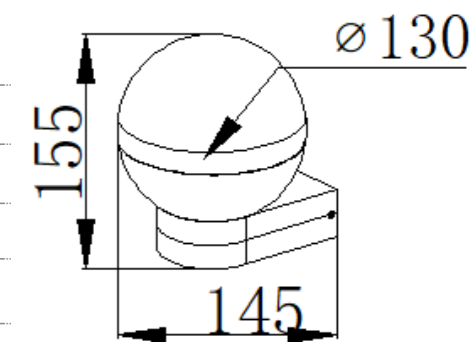

GD-AWX173-1

IP Rating: IP65
Lumen: 300lm
POWER: 6W
Size: 155*145*130mm
Light source/Socket: SMD2835