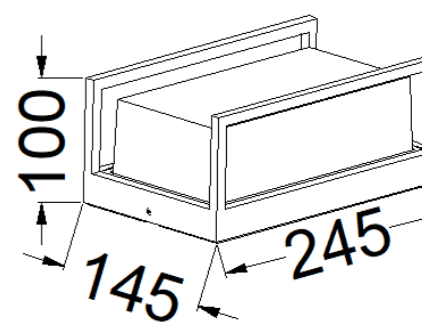

■ **GD-AWX016-2**

IP Rating: IP65
Lumen:800lm
POWER: 12W
Size: 145x100x245mm
Light source/Socket:SMD2835

■ **GD-AWX016-2-E27**

IP Rating: IP65
Lumen:N/A
POWER: MAX.12W
Size: 145x100x245mm
Light source/Socket:E27