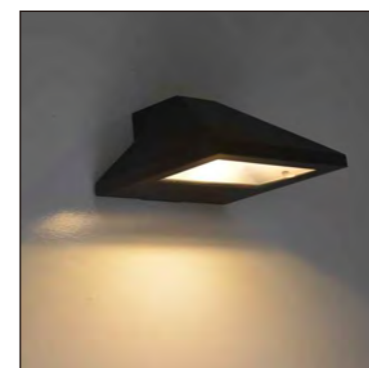

GD-AWX154-1

IP Rating: IP65
Lumen: 250lm
POWER: 5W
Size: 100x100x52mm
Light source/Socket: COB
Glass diffuser