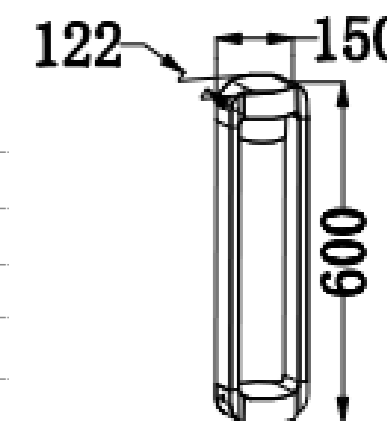

■ **GD-ABX115-5-600**

IP Rating: IP65
Lumen:300lm
POWER:7W
Size: 150x122x600mm
Light source/Socket:COB