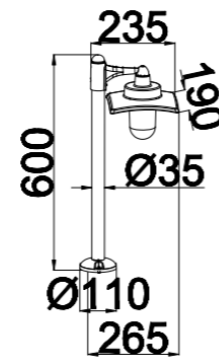

■ **GD-ABX020-3-E27-600**

IP Rating: IP65

Lumen:N/A

POWER:MAX.12W

Size: 265x190x600mm

Light source/Socket:E27

■ **GD-AWX147-3**

IP Rating: IP65

Lumen:300lm

POWER:6W

Size: 235x201x180mm

Light source/Socket:SMD2835

■ **GD-ABX147-5-600**

IP Rating: IP65

Lumen:300lm

POWER:6W

Size: 201x273x600mm

Light source/Socket:SMD2835

■ **GD-AWX147-8-E27**

IP Rating: IP65

Lumen:N/A

POWER:MAX.12W

Size: 201x230x245mm

Light source/Socket:E27

■ **GD-ABX147-10-600-E27**

IP Rating: IP65

Lumen:N/A

POWER:MAX.12W

Size:201x273x600mm

Light source/Socket:E27

■ **GD-AWX165-1**

IP Rating: IP65

Lumen:900lm

POWER:18W

Size: 180*282*470mm

Light source/Socket:SMD2835

■ **GD-ABX165-3-800**

IP Rating: IP65

Lumen:900lm

POWER:18W

Size: 180*286*800mm

Light source/Socket:SMD2835