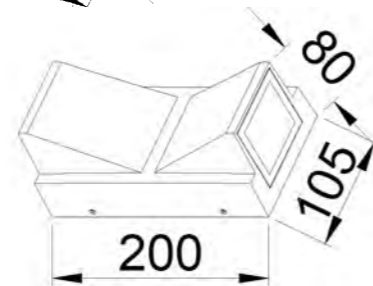

Size: 118x118x56mm

Light source/Socket: COB

■ **GD-AWX137-1**

IP Rating: IP65
 Lumen:300lm
 POWER:7W
 Size: 100x100x80mm
 Light source/Socket:COB

■ **GD-AWX137-2**

IP Rating: IP65
 Lumen:600lm
 POWER: 2x7W
 Size: 200x105x80mm
 Light source/Socket:COB