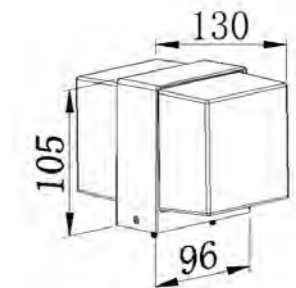

GD-AWZ50

IP Rating: IP65
Lumen:350lm
POWER: 6W
Size: 106x96x85mm
Light source/Socket:SMD 2835
PC DIFFUSER