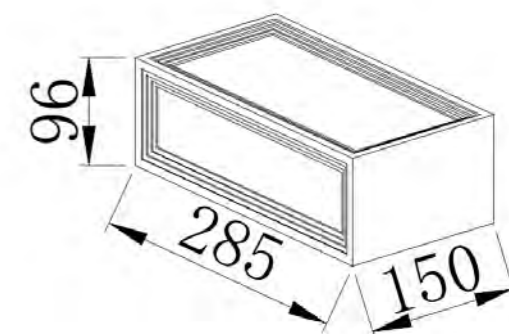

■ **GD-AWX017-1-E27**

IP Rating: IP65
Lumen: N/A
POWER: MAX. 12W
Size: 160x160x190mm
Light source/Socket: E27

■ **GD-AWX017-1**

IP Rating: IP65
Lumen: 700lm
POWER: 12W
Size: 160x160x190mm
Light source/Socket: SMD 2835

■ **GD-AWX017-2-E27**

IP Rating: IP65
Lumen: N/A
POWER: MAX. 12W
Size: 160x160x190mm
Light source/Socket: E27

■ **GD-AWX017-2**

IP Rating: IP65
Lumen: 700lm
POWER: 12W
Size: 160x160x190mm
Light source/Socket: SMD 2835