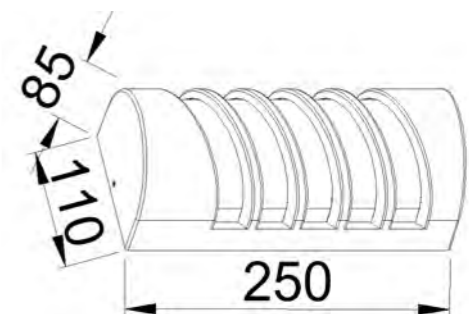

POWER:12W

Size: 250x110x85mm

Light source/Socket:SMD 2835

CE ROHS