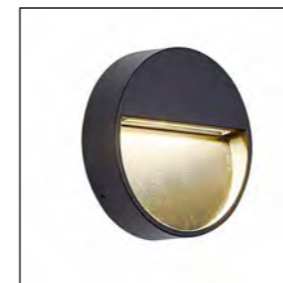

■ **GD-AWZ94**

IP Rating: IP65
Lumen:180lm
POWER: 5W
Size: 150x150x36mm
Light source/Socket:SMD2835