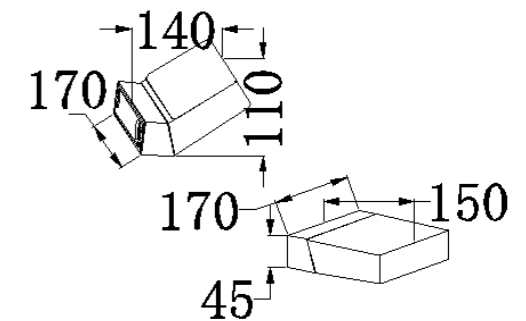

GD-AWX027-7-PC

IP Rating: IP65
Lumen:900lm
POWER: 18W
Size: 170x150x45mm
Light source/Socket:SMD2835
PC DIFFUSER