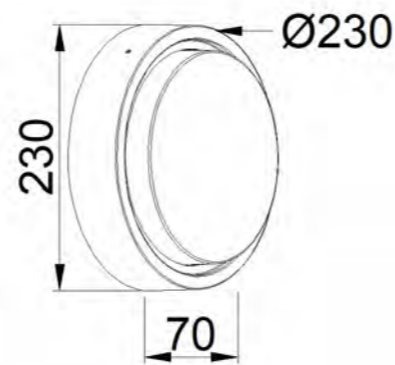

■ **GD-AWX101-2**

IP Rating: IP65
Lumen: 800lm
POWER: 18W
Size: 230x230x70mm
Light source/Socket: SMD 2835