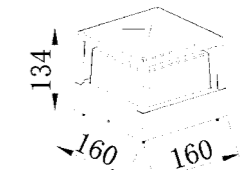

GD-AWX083-1

IP Rating: IP65

Lumen:800lm

POWER: 12W

Size: 160x160x134mm

Light source/Socket:SMD 2835