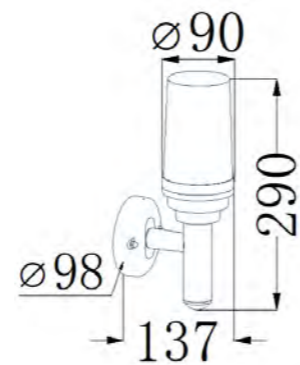

GD-AWX169-5

IP Rating: IP65
Lumen:320lm
POWER:7W
Size: 90x137x290mm
Light source/Socket:SMD2835

GD-AWX169-6

IP Rating: IP65
Lumen:350lm
POWER:7W
Size: 90x137x213mm
Light source/Socket:SMD2835

CE ROHS

GD-ABX169-1-600

IP Rating: IP65
Lumen:320lm
POWER:7W
Size:90x131x600mm
Light source/Socket:SMD2835

GD-ABX169-2-600

IP Rating: IP65
Lumen:350lm
POWER:7W
Size: 90x131x600mm
Light source/Socket:SMD2835

GD-ABX169-3-600

IP Rating: IP65
Lumen:320lm
POWER:7W
Size: 90x100x600mm
Light source/Socket:SMD2835

GD-ABX169-4-600

IP Rating: IP65
Lumen:350lm
POWER:7W
Size:90x100x600mm
Light source/Socket:SMD2835

GD-ABX169-7-600

IP Rating: IP65
Lumen:320lm
POWER:7W
Size: 90x100x600mm
Light source/Socket:SMD2835

CE ROHS