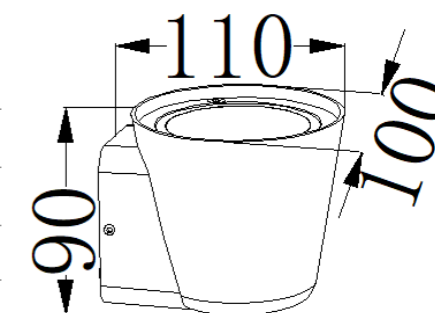

■ **GD-AWX033-1-GU10**

IP Rating: IP65
Lumen:N/A
POWER: MAX 5W
Size: 100*100*90mm
Light source/Socket:GU10