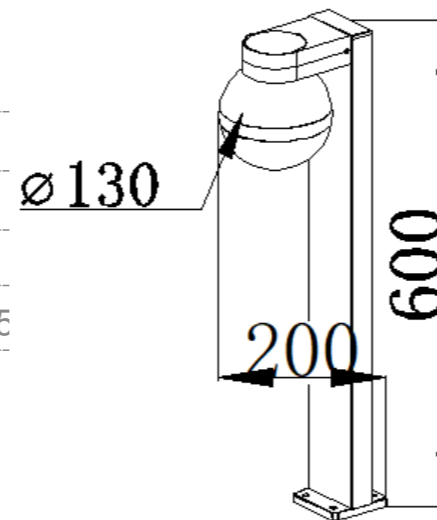

GD-ABX209-3-600

IP Rating: IP65
Lumen: 300lm
POWER: 6W
Size: 130*200*600mm
Light source/Socket: SMD 2835