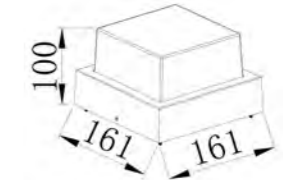

■ **GD-AWP042**
IP Rating: IP65
Lumen:800lm
POWER:12W
Size: 160x160x100mm
Light source/Socket:SMD 2835