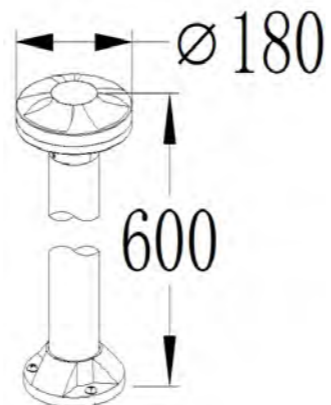

GD-ABX008-4-600

IP Rating: IP65
Lumen:1000lm
POWER:18W
Size: 180x180x600mm
Light source/Socket:SMD 2835

CE ROHS