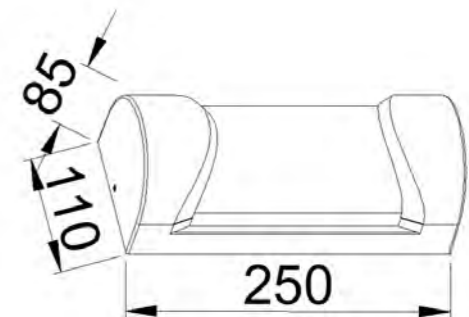

■ **GD-AWY43-E27**

IP Rating: IP65

Lumen:N/A

POWER:MAX.18W

Size: 250x110x85mm

Light source/Socket:E27

CE ROHS

■ **GD-AWY43**

IP Rating: IP65

Lumen:600lm

POWER: 12W

Size: 250x110x85mm

Light source/Socket:SMD 2835

■ **GD-AWX102-2-E27**

IP Rating: IP65

Lumen:N/A

POWER:MAX.18W

Size: 250x110x85mm

Light source/Socket:E27

■ **GD-AWX102-2**

IP Rating: IP65

Lumen:600lm

POWER: 12W

Size: 250x110x85mm

Light source/Socket:SMD2835

■ **GD-AWY44-E27**

IP Rating: IP65

Lumen:N/A

POWER:MAX.18W

Size: 250x110x85mm

Light source/Socket:E27

■ **GD-AWY44**

IP Rating: IP65

Lumen:400lm

POWER:12W

Size: 250x110x85mm

Light source/Socket:SMD 2835

CE ROHS