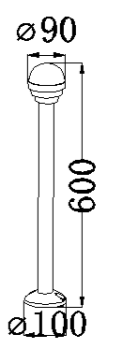

GD-AWX169-5

IP Rating: IP65
Lumen:320lm
POWER:7W
Size: 90x137x290mm
Light source/Socket:SMD2835

GD-AWX169-6

IP Rating: IP65
Lumen:350lm
POWER:7W
Size: 90x137x213mm
Light source/Socket:SMD2835

CE ROHS

GD-ABX169-1-600

IP Rating: IP65
Lumen:320lm
POWER:7W
Size:90x131x600mm
Light source/Socket:SMD2835

GD-ABX169-2-600

IP Rating: IP65
Lumen:350lm
POWER:7W
Size: 90x131x600mm
Light source/Socket:SMD2835

GD-ABX169-3-600

IP Rating: IP65
Lumen:320lm
POWER:7W
Size: 90x100x600mm
Light source/Socket:SMD2835

GD-ABX169-4-600

IP Rating: IP65
Lumen:350lm
POWER:7W
Size:90x100x600mm
Light source/Socket:SMD2835

GD-ABX169-7-600

IP Rating: IP65
Lumen:320lm
POWER:7W
Size: 90x100x600mm
Light source/Socket:SMD2835

CE ROHS