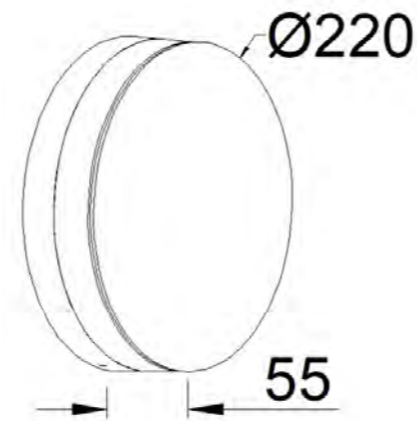

■ **GD-AWX096-2**

IP Rating: IP65
Lumen:600lm
POWER: 12W
Size: 155x155x55mm
Light source/Socket:SMD 2835