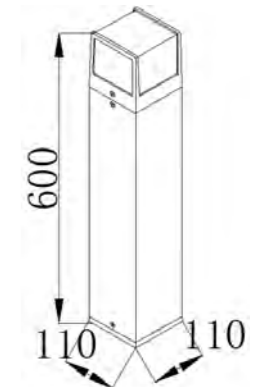

IP Rating: IP65
 Lumen: 300lm
 POWER: 6W
 Size: 130*200*600mm
 Light source/Socket: SMD 2835

GD-AWX190-1

IP Rating: IP65
 Lumen: 350lm
 POWER: 7W
 Size: 115*110*110mm
 Light source/Socket: SMD 2835

GD-AWX190-2

IP Rating: IP65
 Lumen: 350lm
 POWER: 7W
 Size: 115*110*110mm
 Light source/Socket: SMD 2835

GD-ABX190-7B-600

IP Rating: IP65
 Lumen: 350lm
 POWER: 7W
 Size: 110*110*600mm
 Light source/Socket: SMD 2835