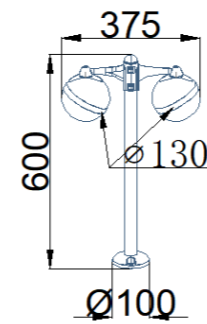

GD-ABX170-1-600

IP Rating: IP65
Lumen:900lm
POWER:18W
Size: 180x180x600mm
Light source/Socket:SMD2835