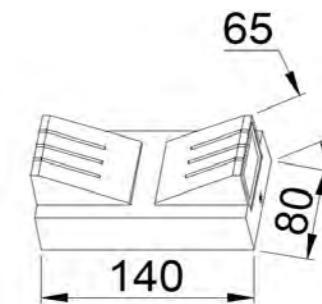

■ **GD-AWX137-1**

IP Rating: IP65
Lumen:300lm
POWER:7W
Size: 100x100x80mm
Light source/Socket:COB

■ **GD-AWX137-2**

IP Rating: IP65
Lumen:600lm
POWER: 2x7W
Size: 200x105x80mm
Light source/Socket:COB

CE ROHS

■ **GD-AWX049-1**

IP Rating: IP65
Lumen:150lm
POWER:3W
Size: 90x90x65mm
Light source/Socket:COB

■ **GD-AWX049-2**

IP Rating: IP65
Lumen:300lm
POWER: 2x3W
Size: 160x90x65mm
Light source/Socket:COB

■ **GD-AWX105-1**

IP Rating: IP65
Lumen:150lm
POWER:3W
Size: 80x80x65mm
Light source/Socket:COB

■ **GD-AWX105-2**

IP Rating: IP65
Lumen:300lm
POWER: 2x3W
Size: 140x80x65mm
Light source/Socket:COB

■ **GD-AWX105-1S**

IP Rating: IP65
Lumen:150lm
POWER:3W
Size: 80x80x65mm
Light source/Socket:COB

■ **GD-AWX105-2S**

IP Rating: IP65
Lumen:300lm
POWER: 2x3W
Size: 140x80x65mm
Light source/Socket:COB

CE ROHS