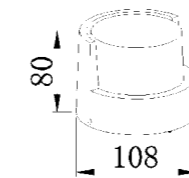

■ **GD-AWG07-1**
IP Rating: IP65
Lumen:400lm
POWER: 6W
Size: 108x108x80mm
Light source/Socket:SMD 2835