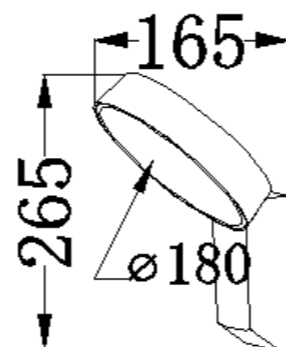

■ **GD-AWX034-2**

IP Rating: IP65
Lumen:600lm
POWER: 12W
Size: 180*165*265mm
Light source/Socket:SMD2835