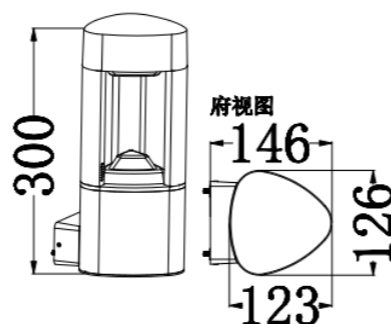

IP Rating: IP65
 Lumen:600lm
 POWER:12W
 Size:165x183x600mm
 Light source/Socket:SMD2835

■ **GD-AWX110-4**

IP Rating: IP65
 Lumen:600lm
 POWER:12W
 Size:152x180x300mm
 Light source/Socket:SMD2835

■ **GD-AWX110-5**

IP Rating: IP65
 Lumen:600lm
 POWER:12W
 Size:120x157x300mm
 Light source/Socket:SMD2835

■ **GD-AWX110-6**

IP Rating: IP65
 Lumen:600lm
 POWER:12W
 Size:126x146x300mm
 Light source/Socket:SMD2835

■ **GD-ABX111-600**