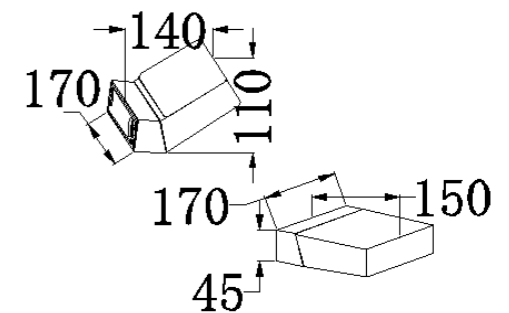

GD-AWX027-8-GL

IP Rating: IP65
Lumen:1000lm
POWER: 18W
Size: 170x150x45mm
Light source/Socket:COB
GLASS DIFFUSER