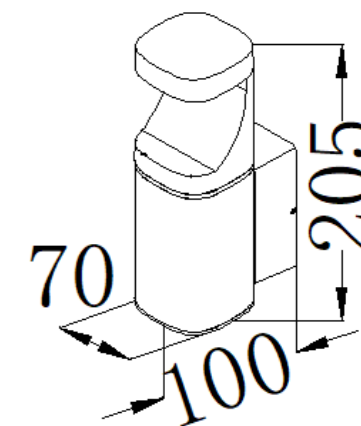

GD-AWX193-2B

IP Rating: IP65
 Lumen:350lm
 POWER: 7W
 Size: 100*70*235mm
 Light source/Socket:SMD2835

GD-AWX193-1A

IP Rating: IP65

Lumen:350lm

POWER: 7W

Size: 100*70*205mm

Light source/Socket:SMD2835