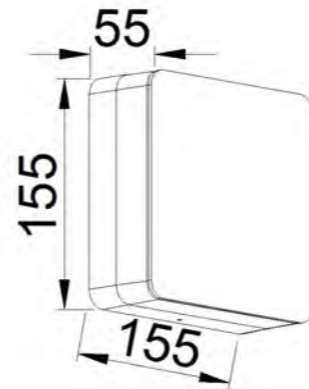

■ **GD-AWX096-1**

IP Rating: IP65
Lumen:800lm
POWER: 18W
Size: 220x220x55mm
Light source/Socket:SMD2835