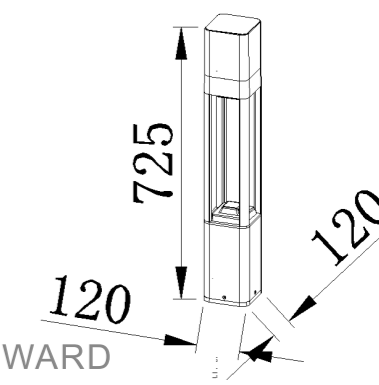

GD-ABX156-6-600

IP Rating: IP65
Lumen: 900lm
POWER: 12W+5W
Size: 120x120x725mm
Light source/Socket: SMD2835
LIGHTING UPWARD AND DOWNWARD