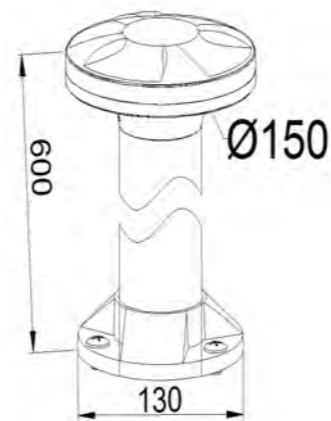

GD-ABX067-2-600

IP Rating: IP65
Lumen:600lm
POWER: 12W
Size: 150x150x600mm
Light source/Socket:SMD 2835