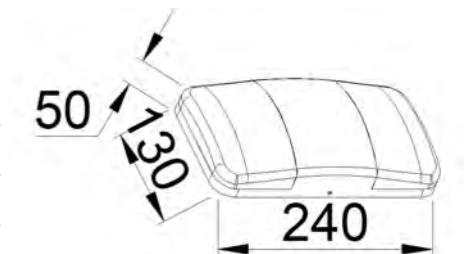

■ **GD-AWG12**

IP Rating: IP65
Lumen: 800lm
POWER: 12W
Size: 240x130x50mm
Light source/Socket: SMD2835