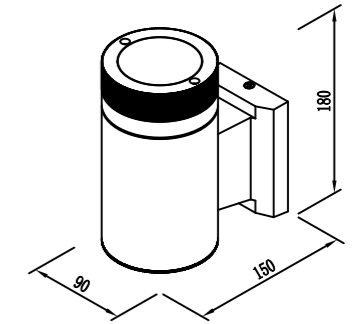

POWER:12W

Size: 260x125x125mm

Light source/Socket:SMD 2835

PC DIFFUSER

■ **GD-AWY31-GU10**

IP Rating: IP44
 Lumen: N/A
 POWER: MAX.7W
 Size: 90x150x180mm
 Light source/Socket: GU10
 PC DIFFUSER

■ **GD-AWY32-GU10**