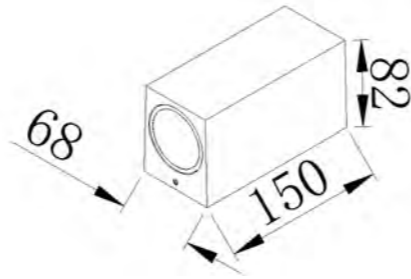

■ **GD-AWG15-GU10**

IP Rating: IP65
Lumen:N/A
POWER: 2xMAX.5W
Size: 150x68x82mm
Light source/Socket:GU10x2