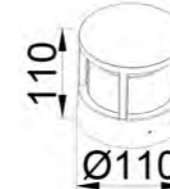

POWER: 6W

Size:110x110x110mm

Light source/Socket:SMD 2835

GD-AWX068-2

IP Rating: IP65

Lumen:400lm

POWER: 6W

Size: 110x110x105mm