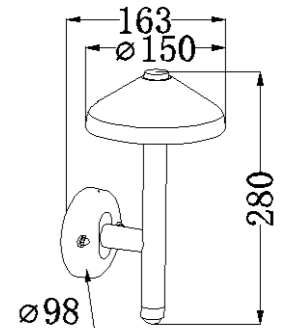

GD-ABX155-1-600

IP Rating: IP65
Lumen:300lm
POWER:6W
Size: 150x150x680mm
Light source/Socket:SMD2835