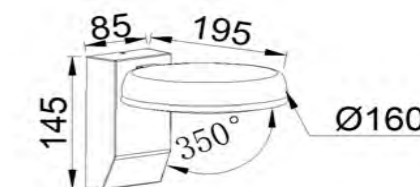

Rotatable

■ **GD-ABX146-4-600**

IP Rating: IP65
 Lumen:900lm
 POWER:18W
 Size: 158x226x600mm
 Light source/Socket:SMD2835

■ **GD-AWX146-2A**

IP Rating: IP65
 Lumen:900lm
 POWER:18W
 Size: 195x145x160mm
 Light source/Socket:SMD2835