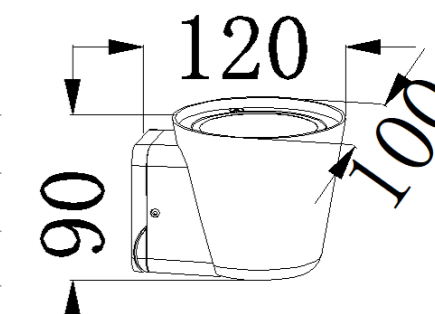

■ **GD-AWX033-2-GU10**

IP Rating: IP65
Lumen:N/A
POWER: MAX 5W
Size: 100*120*90mm
Light source/Socket:GU10