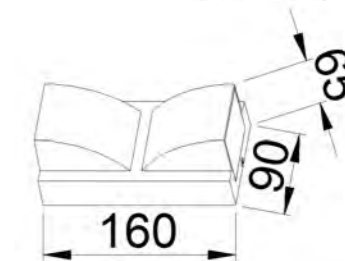

■ **GD-AWX105-1**

IP Rating: IP65
Lumen:150lm
POWER:3W
Size: 80x80x65mm
Light source/Socket:COB