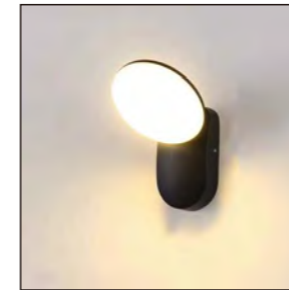

■ **GD-AWX127-1**

IP Rating: IP65
Lumen:600lm
POWER: 12W
Size: 135x130x180mm
Light source/Socket:SMD 2835