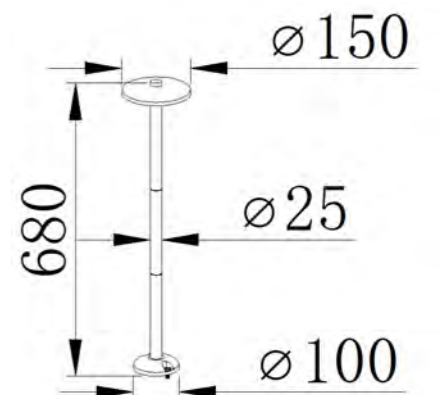

GD-ABX155-2-600

IP Rating: IP65
Lumen:300lm
POWER:6W
Size: 150x150x680mm
Light source/Socket:SMD2835