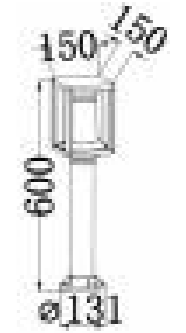

■ **GD-ABX167-2-600**

IP Rating: IP65

Lumen:300lm

POWER:7W

Size: 165x165x600mm

Light source/Socket:SMD2835