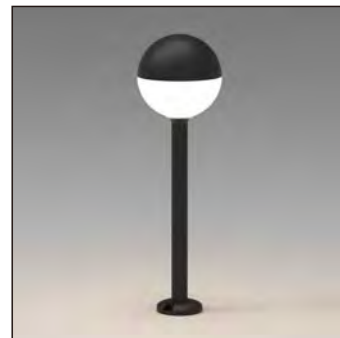

GD-ABX170-1-600

IP Rating: IP65
Lumen:900lm
POWER:18W
Size: 180x180x600mm
Light source/Socket:SMD2835