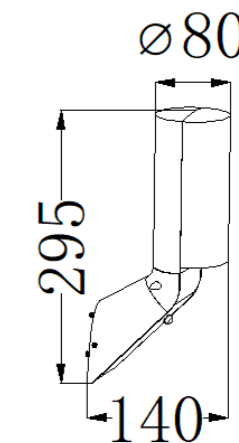

GD-AWX028-1-SEN

IP Rating: IP65
Lumen:600lm
POWER: 12W
Size: 80x140x295mm
Light source/Socket:SMD2835
WITH PIR SENSOR
DOUBLE LAYER PC DIFFUSER