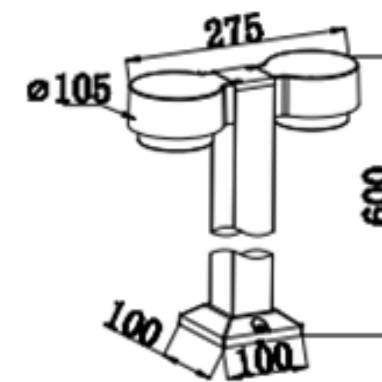

■ **GD-ABX148-5-600**

IP Rating: IP65
Lumen:700lm
POWER:2x7W
Size: 105x275x600mm
Light source/Socket:SMD2835