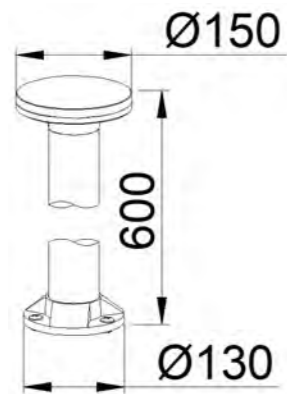

GD-ABX067-1-600

IP Rating: IP65
Lumen:600lm
POWER: 12W
Size: 150x150x600mm
Light source/Socket:SMD 2835
PC DIFFUSER

GD-ABX067-2-600

IP Rating: IP65
Lumen:600lm
POWER: 12W
Size: 150x150x600mm
Light source/Socket:SMD 2835

GD-ABX008-3-600

IP Rating: IP65
Lumen:1000lm
POWER:18W
Size: 180x180x600mm
Light source/Socket:SMD 2835
PC DIFFUSER

GD-ABX008-4-600

IP Rating: IP65
Lumen:1000lm
POWER:18W
Size: 180x180x600mm
Light source/Socket:SMD 2835

CE ROHS

GD-ABX065-1-600

IP Rating: IP65
Lumen:600lm
POWER: 12W
Size: 150x150x600mm
Light source/Socket:SMD 2835
PC DIFFUSER

GD-ABX065-2-600

IP Rating: IP65
Lumen:600lm
POWER: 12W
Size: 150x150x600mm
Light source/Socket:SMD 2835
PC DIFFUSER

GD-ABX007-3-600

IP Rating: IP65
Lumen:1000lm
POWER: 18W
Size: 180x180x600mm
Light source/Socket:SMD 2835
PC DIFFUSER

GD-ABX007-4-600

IP Rating: IP65
Lumen:1000lm
POWER: 18W
Size: 180x180x600mm
Light source/Socket:SMD 2835
PC DIFFUSER

CE ROHS