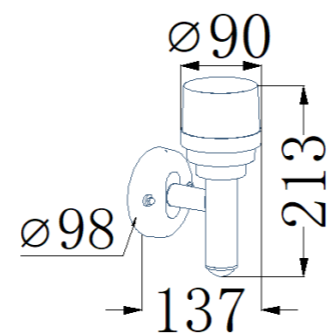

GD-AWX169-5

IP Rating: IP65
Lumen:320lm
POWER:7W
Size: 90x137x290mm
Light source/Socket:SMD2835

GD-AWX169-6

IP Rating: IP65
Lumen:350lm
POWER:7W
Size: 90x137x213mm
Light source/Socket:SMD2835

CE ROHS

GD-ABX169-1-600

IP Rating: IP65
Lumen:320lm
POWER:7W
Size:90x131x600mm
Light source/Socket:SMD2835

GD-ABX169-2-600

IP Rating: IP65
Lumen:350lm
POWER:7W
Size: 90x131x600mm
Light source/Socket:SMD2835

GD-ABX169-3-600

IP Rating: IP65
Lumen:320lm
POWER:7W
Size: 90x100x600mm
Light source/Socket:SMD2835

GD-ABX169-4-600

IP Rating: IP65
Lumen:350lm
POWER:7W
Size:90x100x600mm
Light source/Socket:SMD2835

GD-ABX169-7-600

IP Rating: IP65
Lumen:320lm
POWER:7W
Size: 90x100x600mm
Light source/Socket:SMD2835

CE ROHS