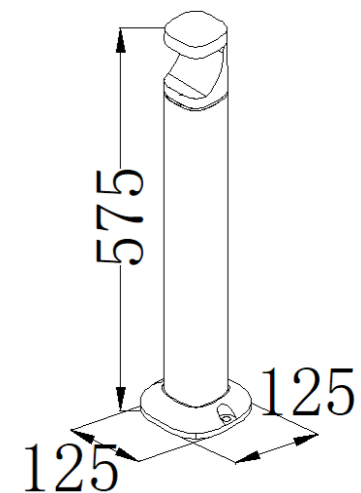

GD-ABX193-3A-600

IP Rating: IP65

Lumen:350lm

POWER: 7W

Size:125*125*575mm

Light source/Socket:SMD2835