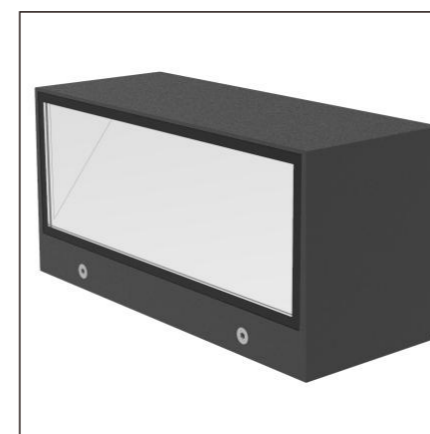

■ **GD-AWX188-2**

IP Rating: IP65
Lumen:1000lm
POWER: 20W
Size: 185*75*90mm
Light source/Socket:SMD2835