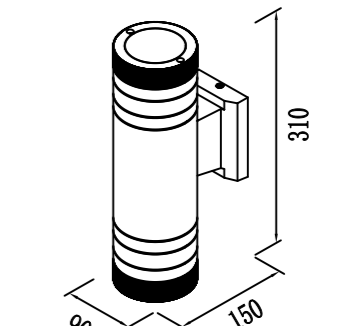

■ **GD-AWZ111-2-3C-E27**

IP Rating: IP44
Lumen: N/A
POWER: 2xMAX 12W
Size: 90x150x360mm
Light source/Socket: E27x2
PC DIFFUSER