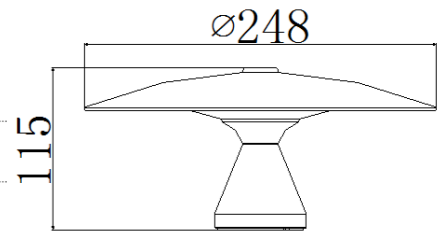

■ **GD-AWX063-1**

IP Rating: IP65
Lumen:350lm
POWER: 6W
Size: 248x248x115mm
Light source/Socket:SMD2835