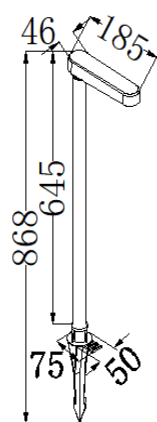

GD-ABX029-2-base-600

IP Rating: IP65
Lumen:200lm
POWER: 5W
Size: 46x185x600mm
Light source/Socket:SMD2835
GLASS DIFFUSER