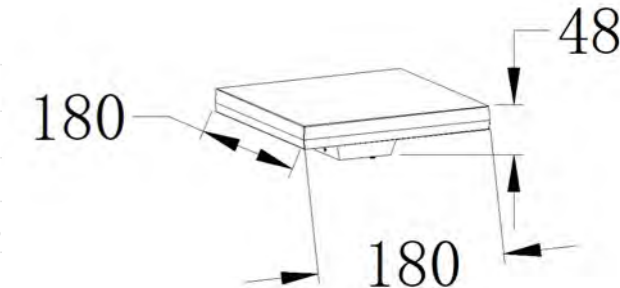

■ **GD-AWX007-1**
IP Rating: IP65
Lumen:800lm
POWER: 18W
Size: 180x180x48mm
Light source/Socket:SMD 2835
PC DIFFUSER