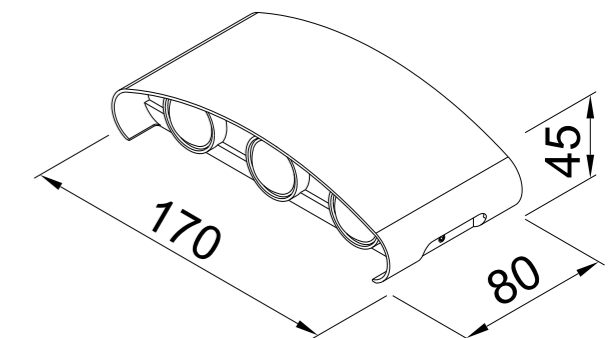

■ **GD-AWZ57-8**

IP Rating: IP65
Lumen:720lm
POWER:8x1W
Size: 220x80x50mm
Light source/Socket:SMD 3030
PC DIFFUSER