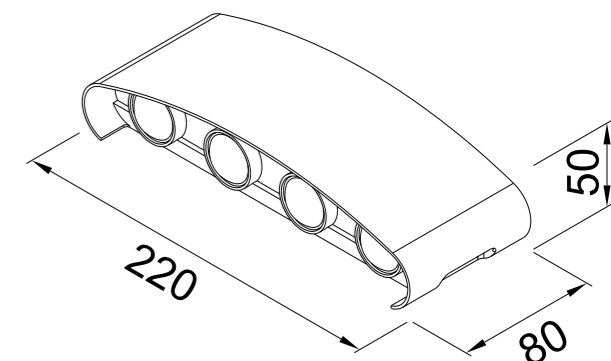

■ **GD-AWZ57-10**

IP Rating: IP65
Lumen:900lm
POWER: 10x1W
Size: 270x70x37mm
Light source/Socket:SMD 3030
PC DIFFUSER

■ **GD-AWZ57-12**

IP Rating: IP65
Lumen:1050lm
POWER:12x1W
Size: 320x70x37mm
Light source/Socket:SMD 3030
PC DIFFUSER