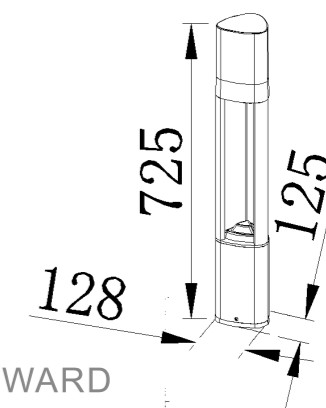

GD-ABX156-7-600

IP Rating: IP65
Lumen: 900lm
POWER: 12W+5W
Size: 128x125x725mm
Light source/Socket: SMD2835
LIGHTING UPWARD AND DOWNWARD