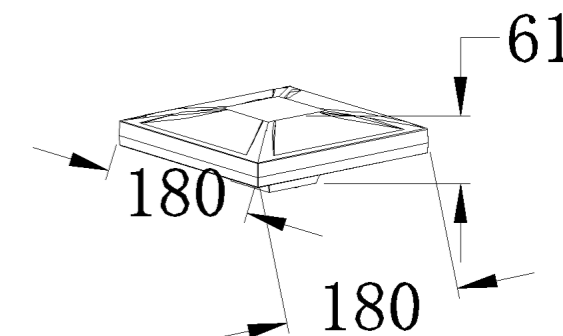

■ **GD-AWX007-2**
IP Rating: IP65
Lumen:800lm
POWER: 18W
Size: 180x180x61mm
Light source/Socket:SMD 2835
PC DIFFUSER