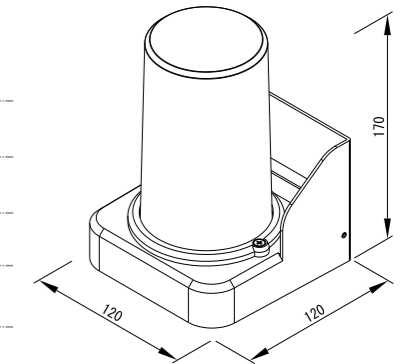

■ **GD-AWY02-E27**

IP Rating: IP44

Lumen:N/A

POWER:2xMAX.12w

Size:120x120x305mm

Light source/Socket:E27x2

PS DIFFUSER