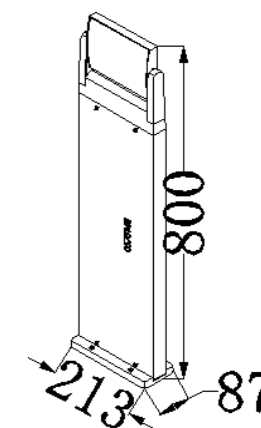

GD-ABX057-2

IP Rating: IP65
 Lumen: 1000lm
 POWER: 18W
 Size: 87x213x800mm
 Light source/Socket: SMD2835

GD-ABX057-2-SEN

IP Rating: IP65
 Lumen: 1000lm
 POWER: 18W
 Size: 87x213x800mm
 Light source/Socket: SMD2835
 WITH PIR SENSOR