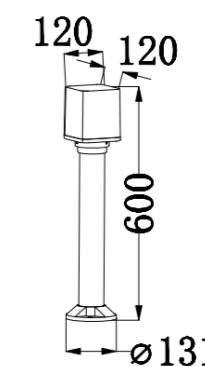

■ **GD-ABX168-3-E27-600**

IP Rating: IP65

Lumen:N/A

POWER:MAX 12W

Size: 120x120x600mm

Light source/Socket:E27