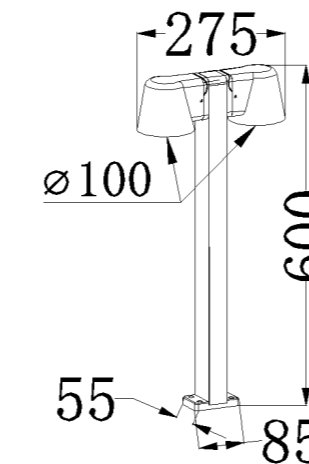

■ **GD-ABX033-4-600-GU10**

IP Rating: IP65

Lumen:N/A

POWER: MAX 5W*2

Size: 100*275*600mm

Light source/Socket:GU10

CE ROHS