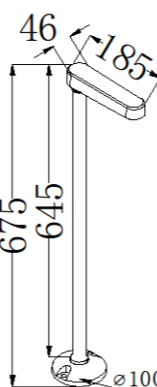

GD-ABX029-1-stake-600

IP Rating: IP65
Lumen:200lm
POWER: 5W
Size: 40x175x828mm
Light source/Socket:SMD2835
GLASS DIFFUSER

GD-ABX029-1-base-600

IP Rating: IP65
Lumen:200lm
POWER: 5W
Size: 40x175x600mm
Light source/Socket:SMD2835
GLASS DIFFUSER

GD-ABX029-2-stake-600

IP Rating: IP65
Lumen:200lm
POWER: 5W
Size: 46x185x868mm
Light source/Socket:SMD2835
GLASS DIFFUSER

GD-ABX029-2-base-600

IP Rating: IP65
Lumen:200lm
POWER: 5W
Size: 46x185x600mm
Light source/Socket:SMD2835
GLASS DIFFUSER

GD-ABX031-1-2PC

IP Rating: IP65
Lumen:800lm
POWER: 18W
Size: 250x250x260mm
Light source/Socket:SMD2835
DOUBLE LAYER PC DIFFUSER

GD-ABX031-1A-2PC-E27

IP Rating: IP65
Lumen:N/A
POWER: MAX.40W
Size: 250x250x260mm
Light source/Socket:E27
DOUBLE LAYER PC DIFFUSER

GD-ABX031-2-PC

IP Rating: IP65
Lumen:800lm
POWER: 18W
Size: 250x250x260mm
Light source/Socket:SMD2835
SINGLE LAYER PC DIFFUSER

GD-ABX031-2A-PC-E27

IP Rating: IP65
Lumen:N/A
POWER: MAX.40W
Size: 250x250x260mm
Light source/Socket:E27
SINGLE LAYER PC DIFFUSER