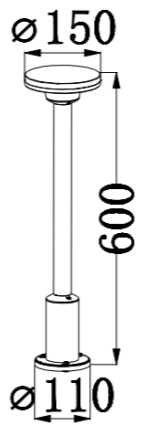

GD-ABX091-4-600

IP Rating: IP65
Lumen: 700lm
POWER: 12W
Size: 150x150x600mm
Light source/Socket: SMD 2835
PC DIFFUSER