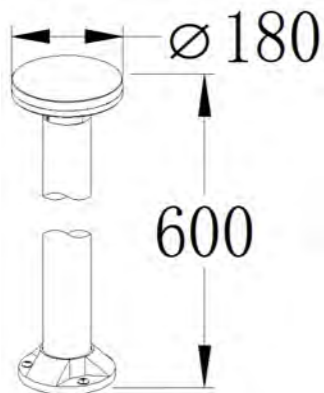

GD-ABX008-3-600

IP Rating: IP65
Lumen:1000lm
POWER:18W
Size: 180x180x600mm
Light source/Socket:SMD 2835
PC DIFFUSER