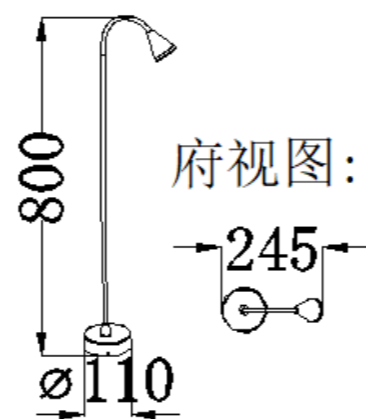

■ **GD-ABX172-1**

IP Rating: IP65
Lumen:750lm
POWER: 15W
Size: 390*345*800mm
Light source/Socket:COB

■ **GD-ABX172-2**

IP Rating: IP65
Lumen:500lm
POWER: 10W
Size: 390*181*800mm
Light source/Socket:COB

■ **GD-ABX172-3**

IP Rating: IP65
Lumen:250lm
POWER: 5W
Size: 245*110*800mm
Light source/Socket:COB

■ **GD-AWX033-1-COB**

IP Rating: IP65
Lumen:300lm
POWER: 5W
Size: 100*100*90mm
Light source/Socket:COB

■ **GD-AWX033-1-GU10**

IP Rating: IP65
Lumen:N/A
POWER: MAX 5W
Size: 100*100*90mm
Light source/Socket:GU10

■ **GD-AWX033-2-COB**

IP Rating: IP65
Lumen:300lm
POWER: 5W
Size: 100*120*90mm
Light source/Socket:COB

■ **GD-AWX033-2-GU10**

IP Rating: IP65
Lumen:N/A
POWER: MAX 5W
Size: 100*120*90mm
Light source/Socket:GU10