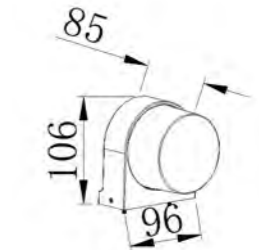

GD-AWZ51

IP Rating: IP65
Lumen:700lm
POWER:2x6W
Size:115x96x130mm
Light source/Socket:SMD 2835
PC DIFFUSER