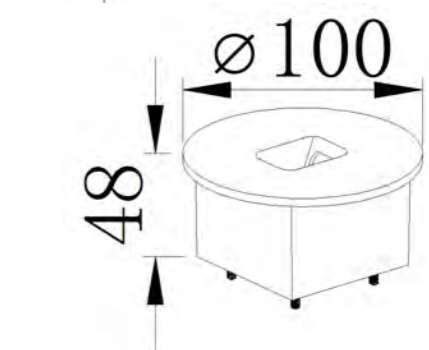

■ **GD-AWZ94**

IP Rating: IP65
Lumen:180lm
POWER: 5W
Size: 150x150x36mm
Light source/Socket:SMD2835

■ **GD-AWZ95**

IP Rating: IP65
Lumen:180lm
POWER: 5W
Size: 150x150x36mm
Light source/Socket:SMD 2835

■ **GD-AWZ96**

IP Rating: IP65
Lumen:200lm
POWER: 5W
Size: 200x90x36mm
Light source/Socket:SMD 2835

■ **GD-AWX010-1**

IP Rating: IP65
Lumen:150lm
POWER: 5W
Size: 80x80x48mm
Light source/Socket:COB

■ **GD-AWX010-2**

IP Rating: IP65
Lumen:150lm
POWER: 5W
Size: 100x100x48mm
Light source/Socket:COB

■ **GD-AWX011**

IP Rating: IP65
Lumen:200lm
POWER: 6W
Size: 320x79x70mm
Light source/Socket:SMD 2835