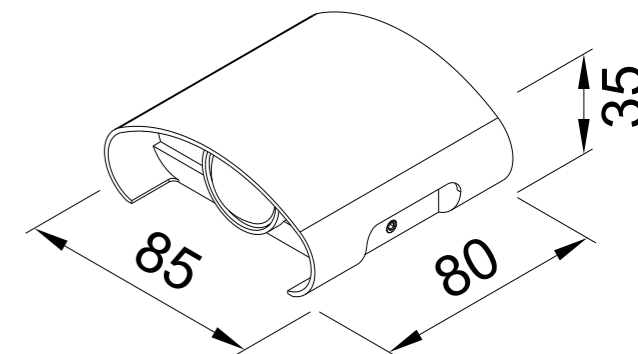

■ **GD-AWZ57-4**

IP Rating: IP65
Lumen:300lm
POWER: 4x1W
Size: 120x80x35mm
Light source/Socket:SMD 3030
PC DIFFUSER