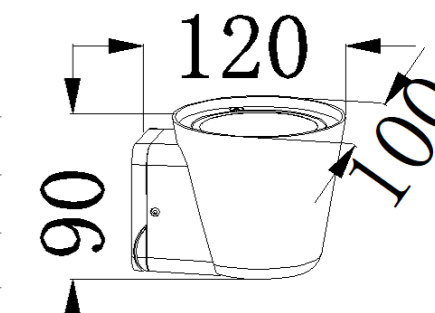

■ **GD-AWX033-2-COB**

IP Rating: IP65
Lumen:300lm
POWER: 5W
Size: 100*120*90mm
Light source/Socket:COB