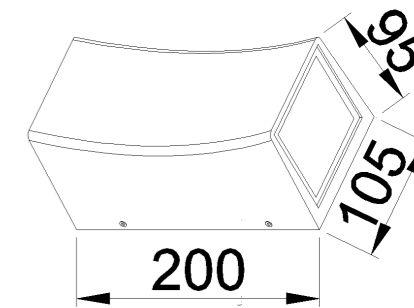

■ **GD-AWY12-GU10**

IP Rating: IP65
Lumen:N/A
POWER: MAX.2x5W
Size: 160x80x80mm
Light source/Socket:GU10x2