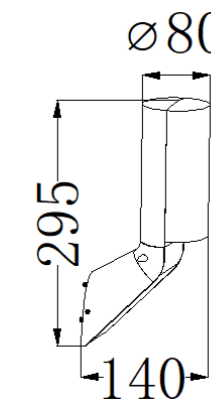

GD-ABX202-2-spike-600

IP Rating: IP65
 Lumen:600lm
 POWER: 12W
 Size: 125*120*590mm
 Light source/Socket:SMD2835
 PC DIFFUSER

GD-AWX028-1

IP Rating: IP65
 Lumen:600lm
 POWER: 12W
 Size: 80x140x295mm
 Light source/Socket:SMD2835
 DOUBLE LAYER PC DIFFUSER