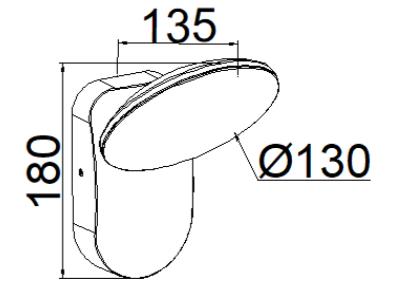

■ **GD-AWX127-2**

IP Rating: IP65
Lumen:600lm
POWER: 12W
Size: 135x130x180mm
Light source/Socket:SMD 2835

■ **GD-ABX127-3-600**

IP Rating: IP65
Lumen:600lm
POWER: 12W
Size: 130*165*600mm
Light source/Socket:SMD 2835