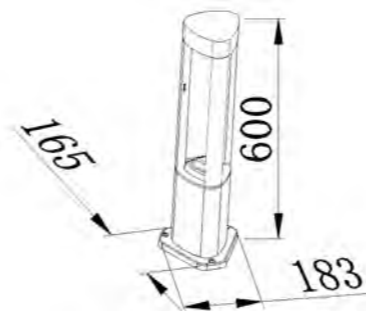

■ **GD-ABX110-3B-600**

IP Rating: IP65
Lumen:600lm
POWER:12W
Size:165x183x600mm
Light source/Socket:SMD2835