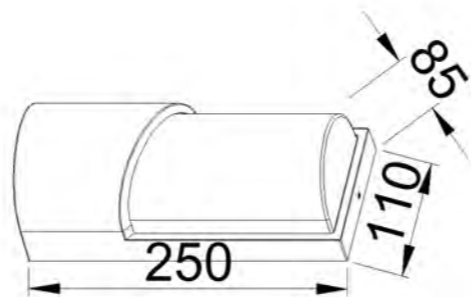

■ **GD-AWY43-E27**

IP Rating: IP65

Lumen:N/A

POWER:MAX.18W

Size: 250x110x85mm

Light source/Socket:E27

CE ROHS

■ **GD-AWY43**

IP Rating: IP65

Lumen:600lm

POWER: 12W

Size: 250x110x85mm

Light source/Socket:SMD 2835

■ **GD-AWX102-2-E27**

IP Rating: IP65

Lumen:N/A

POWER:MAX.18W

Size: 250x110x85mm

Light source/Socket:E27

■ **GD-AWX102-2**

IP Rating: IP65

Lumen:600lm

POWER: 12W

Size: 250x110x85mm

Light source/Socket:SMD2835

■ **GD-AWY44-E27**

IP Rating: IP65

Lumen:N/A

POWER:MAX.18W

Size: 250x110x85mm

Light source/Socket:E27

■ **GD-AWY44**

IP Rating: IP65

Lumen:400lm

POWER:12W

Size: 250x110x85mm

Light source/Socket:SMD 2835

CE ROHS