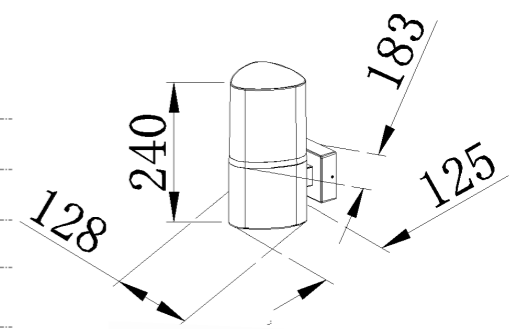

■ **GD-AWX156-11**

IP Rating: IP65
 Lumen:600lm
 POWER: 12W
 Size: 240x183x240mm
 Light source/Socket:SMD 2835

CE ROHS

■ **GD-ABX156-12-E27**

IP Rating: IP65
 Lumen:N/A
 POWER: MAX.12W
 Size: 240x183x240mm
 Light source/Socket:E27