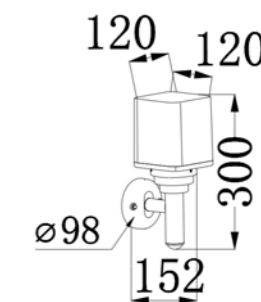

■ **GD-AWX168-6-E27**

IP Rating: IP65

Lumen:N/A

POWER:MAX 12W

Size: 124x121x300mm

Light source/Socket:E27