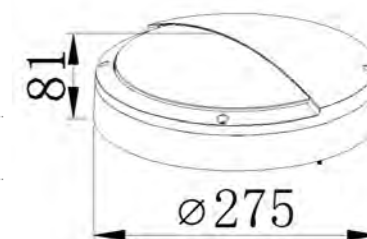

■ **GD-AWX055-2**

IP Rating: IP65
Lumen: 750lm
POWER: 18W
Size: 275x275x81mm
Light source/Socket: SMD 2835