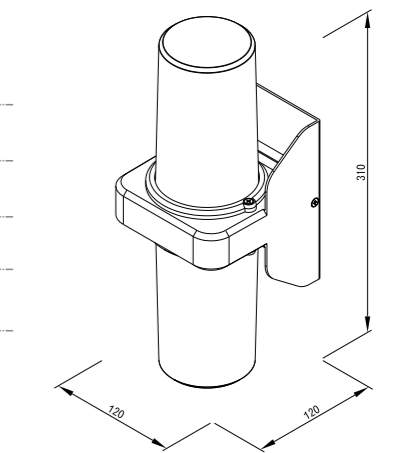

■ **GD-AWY01-E27**

IP Rating: IP44

Lumen:N/A

POWER:MAX.12W

Size:120x120x170mm

Light source/Socket:E27

PS DIFFUSER

■ **GD-AWY03-E27**

IP Rating: IP44

Lumen:N/A

POWER:MAX.12W

Size:120x120x170mm

Light source/Socket:E27

PS DIFFUSER

■ **GD-AWY02-E27**

IP Rating: IP44

Lumen:N/A

POWER:2xMAX.12w

Size:120x120x305mm

Light source/Socket:E27x2

PS DIFFUSER

■ **GD-AWY04-E27**

IP Rating: IP44

Lumen:N/A

POWER:2xMAX.12w

Size:120x120x305mm

Light source/Socket:E27x2

PS DIFFUSER