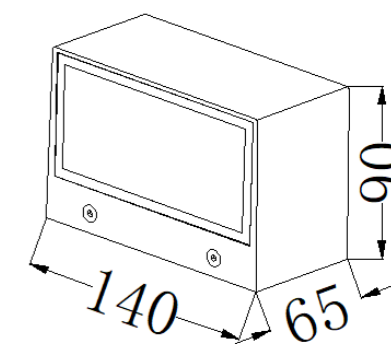

■ **GD-AWX188-1**

IP Rating: IP65
Lumen:900lm
POWER: 18W
Size: 140*65*90mm
Light source/Socket:SMD2835