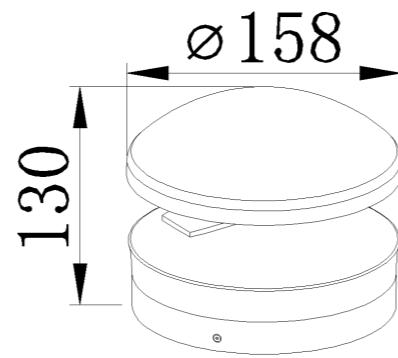

GD-AWX154-1

IP Rating: IP65
Lumen: 250lm
POWER: 5W
Size: 100x100x52mm
Light source/Socket: COB
Glass diffuser