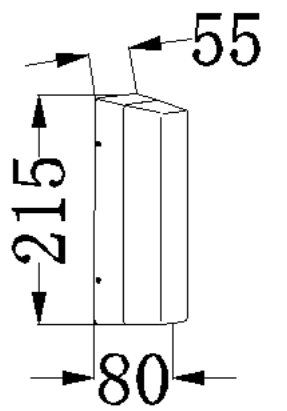

■ **GD-AWX032-1**

IP Rating: IP65

Lumen:700lm

POWER: 12W

Size: 55x80x215mm

Light source/Socket:SMD2835