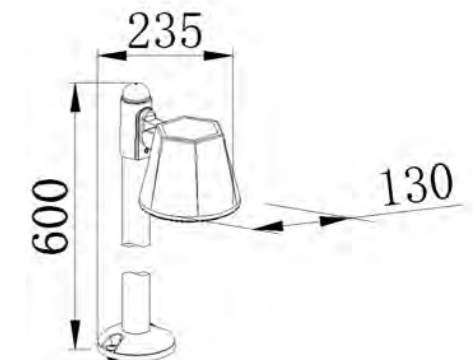

GD-ABX153-5A-600

IP Rating: IP65
Lumen:600lm
POWER:2x 6W
Size: 235x130x600mm
Light source/Socket:SMD2835
ROTATABLE HEAD
LIGHTING UPWARD AND DOWNWARD