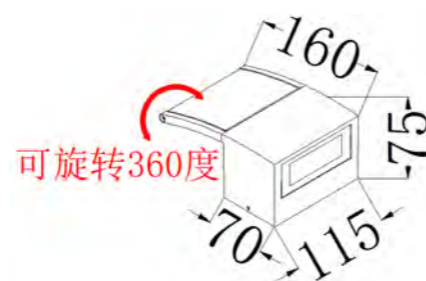

■ **GD-AWX181-3**

IP Rating: IP65
Lumen:900lm
POWER: 18W*2
Size: 245*75*115mm
Light source/Socket:COB