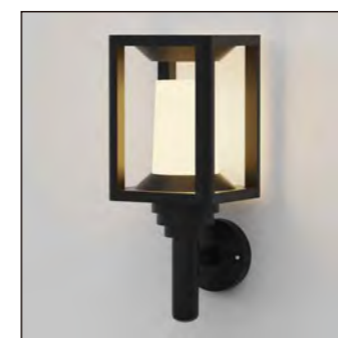

■ **GD-AWX167-5**

IP Rating: IP65

Lumen:300lm

POWER:7W

Size: 150x150x370mm

Light source/Socket:SMD2835