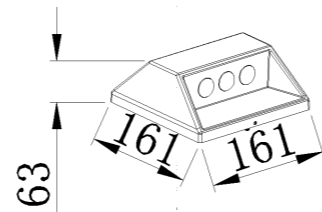

■ **GD-AWX112-1-S**

IP Rating: IP65

Lumen:300lm

POWER: 3x2W

Size: 161x161x63mm

Light source/Socket:COB

■ **GD-AWX112-2-D**

IP Rating: IP65

Lumen:600lm

POWER: 6x2W

Size: 161x161x63mm

Light source/Socket:COB

■ **GD-AWX112-3-S**

IP Rating: IP65

Lumen:300lm

POWER: 6W

Size: 161x161x63mm

Light source/Socket:SMD2835

■ **GD-AWX112-4-D**

IP Rating: IP65

Lumen:600lm

POWER: 2x6W

Size: 161x161x63mm

Light source/Socket:SMD2835

■ **GD-AWK01**

IP Rating: IP65

Lumen:800lm

POWER: 12W

Size: 140x120x64mm

Light source/Socket:SMD2835

■ **GD-AWK01-SEN**

IP Rating: IP65

Lumen:800lm

POWER: 12W

Size: 138x121x121mm

Light source/Socket:SMD2835

■ **GD-AWK02**

IP Rating: IP65

Lumen:800lm

POWER: 12W

Size: 140x120x63mm

Light source/Socket:SMD2835

■ **GD-AWK02-SEN**

IP Rating: IP65

Lumen:800lm

POWER: 12W

Size: 140x120x120mm

Light source/Socket:SMD2835