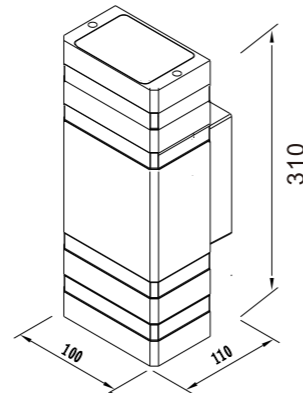

■ **GD-AWY38-E27**

IP Rating: IP44
Lumen: N/A
POWER: 2xMAX. 10W
Size: 100x110x310mm
Light source/Socket: E27x2
PC DIFFUSER