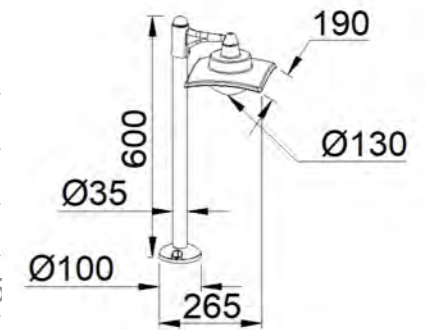

IP Rating: IP65
 Lumen:350lm
 POWER:7W
 Size:108x108x600mm
 Light source/Socket:COB

GD-AWX020-1

IP Rating: IP65
 Lumen: 600lm
 POWER: 12W
 Size: 230x190x110mm
 Light source/Socket: SMD28

GD-ABX020-2-600

IP Rating: IP65
 Lumen: 600lm
 POWER: 12W
 Size: 265x190x600mm
 Light source/Socket: SMD2835