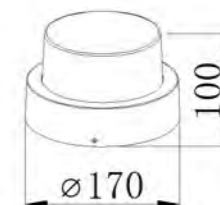

■ **GD-AWX013-1**
IP Rating: IP65
Lumen:800lm
POWER: 12W
Size: 170x170x100mm
Light source/Socket:SMD 2835