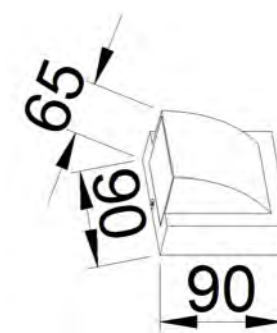

■ **GD-AWX049-2**

IP Rating: IP65
Lumen:300lm
POWER: 2x3W
Size: 160x90x65mm
Light source/Socket:COB