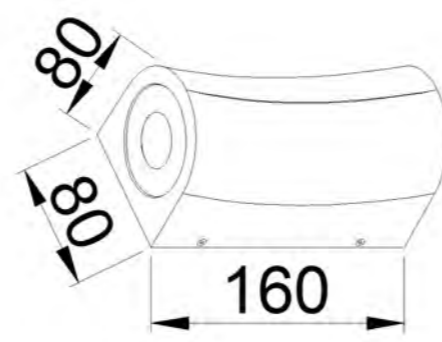

■ **GD-AWX003-2**

IP Rating: IP65
Lumen:1000lm
POWER: 2x7W
Size: 200x100x100mm
Light source/Socket:COB