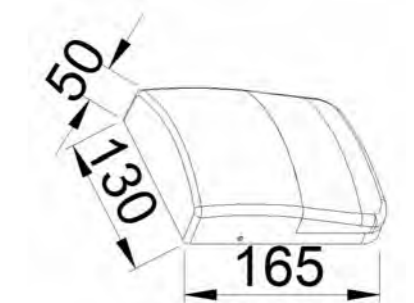

■ **GD-AWG11**

IP Rating: IP65
Lumen: 400lm
POWER: 6W
Size: 165x130x50mm
Light source/Socket: SMD2835