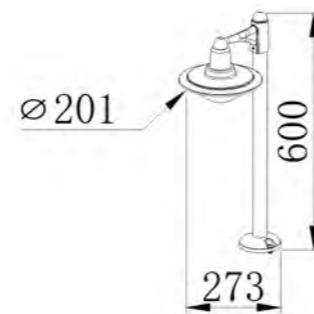

■ **GD-ABX147-5-600**

IP Rating: IP65

Lumen:300lm

POWER:6W

Size: 201x273x600mm

Light source/Socket:SMD2835