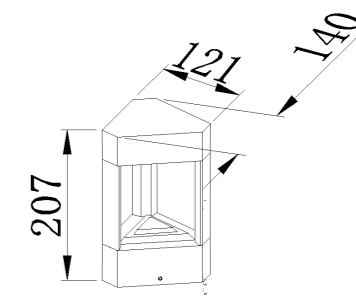

POWER:5W

Size:121x140x207mm

Light source/Socket:COB

■ **GD-ABX061-2-600**

IP Rating: IP65

Lumen:250lm

POWER:5W

Size:165x183x600mm