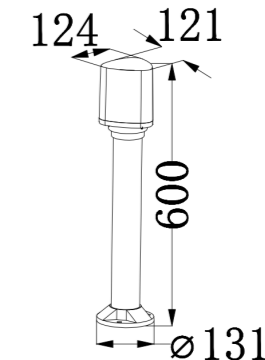

POWER:12W

Size: 124x121x600mm

Light source/Socket:SMD2835

■ **GD-ABX168-3-E27-600**

IP Rating: IP65

Lumen:N/A

POWER:MAX 12W

Size: 120x120x600mm