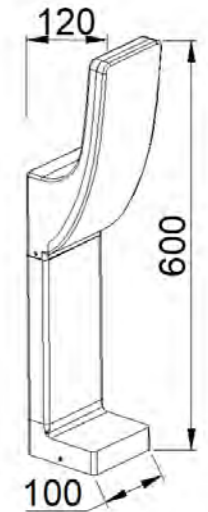

■ **GD-ABX107-1**

IP Rating: IP65

Lumen:300lm

POWER:7W

Size:120x170x170mm

Light source/Socket:SMD2835

PC DIFFUSER