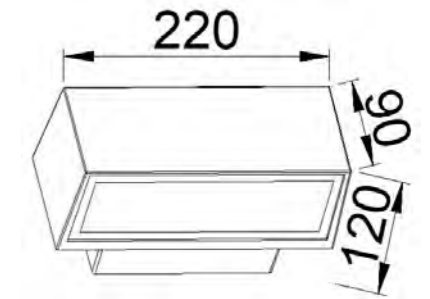

■ **GD-AWX108-2-E27**

IP Rating: IP65
Lumen:N/A
POWER: MAX.18W
Size: 220x120x90mm
Light source/Socket:E27