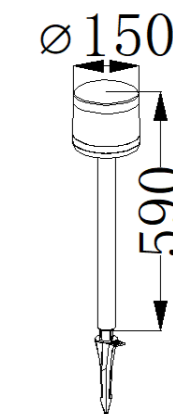

■ **GD-ABX201-2C-E27-600**

IP Rating: IP65
Lumen:N/A
POWER: MAX 40
Size: 150*90*600mm
Light source/Socket:E27