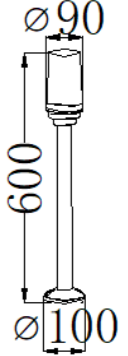

GD-ABX169-4-600

IP Rating: IP65
Lumen:350lm
POWER:7W
Size:90x100x600mm
Light source/Socket:SMD2835