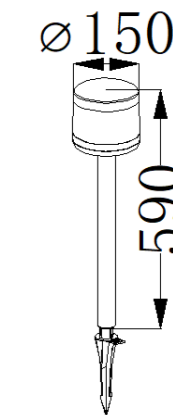

■ **GD-AWX073-1**

IP Rating: IP65
Lumen:500lm
POWER:10W
Size: 200*126*141mm
Light source/Socket:SMD 2835

■ **GD-AWX073-1**

IP Rating: IP65
Lumen:1000lm
POWER:10W*2
Size: 330*126*141mm
Light source/Socket:SMD 2835

CE ROHS

■ **GD-ABX201-2A-600**

IP Rating: IP65
Lumen:900lm
POWER: 20W
Size: 150*90*600mm
Light source/Socket:SMD2835

■ **GD-ABX201-2B-600**

IP Rating: IP65
Lumen:900lm
POWER: 20W
Size: 150*90*590mm
Light source/Socket:SMD2835

■ **GD-ABX201-2C-E27-600**

IP Rating: IP65
Lumen:N/A
POWER: MAX 40
Size: 150*90*600mm
Light source/Socket:E27

■ **GD-ABX201-2D-E27-600**

IP Rating: IP65
Lumen:N/A
POWER: MAX 40
Size: 150*90*590mm
Light source/Socket:E27

CE ROHS