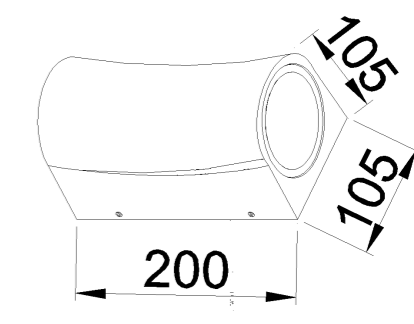

■ **GD-AWZ153-GU10**

IP Rating: IP65
Lumen:N/A
POWER: MAX.2x5W
Size: 160x80x80mm
Light source/Socket:GU10x2