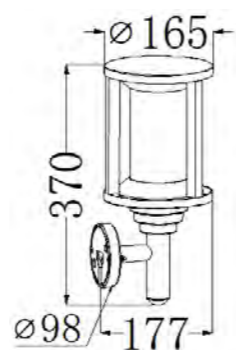

IP Rating: IP65

Lumen:N/A

POWER:MAX 12W

Size: 150x150x370mm

Light source/Socket:E27

■ **GD-AWX167-8-E27**

IP Rating: IP65

Lumen:N/A

POWER:MAX 12W

Size: 165x165x370mm

Light source/Socket:E27

■ **GD-ABX168-1-E27-600**

IP Rating: IP65

Lumen:N/A

POWER:MAX.12W

Size: 120x120x600mm