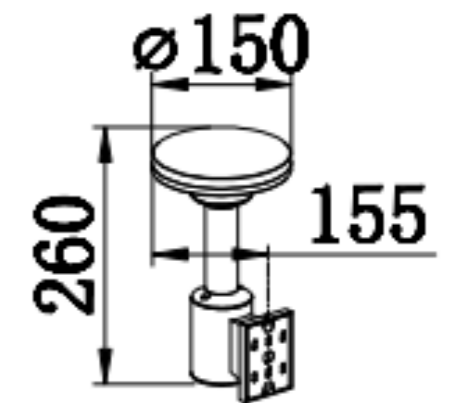

GD-ABX092-7

IP Rating: IP65
Lumen: 700lm
POWER: 12W
Size: 150x150x260mm
Light source/Socket: SMD 2835
PC DIFFUSER