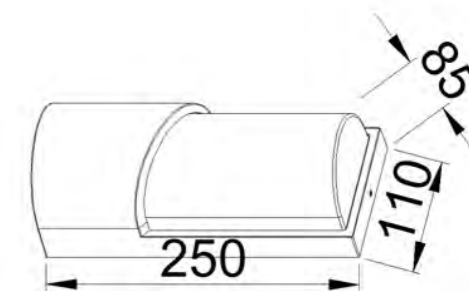

■ **GD-AWY43**

IP Rating: IP65

Lumen:600lm

POWER: 12W

Size: 250x110x85mm

Light source/Socket:SMD 2835

■ **GD-AWX102-2-E27**

IP Rating: IP65

Lumen:N/A

POWER:MAX.18W

Size: 250x110x85mm

Light source/Socket:E27