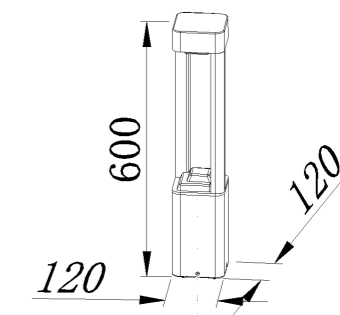

■ **GD-ABX110-1-600**

IP Rating: IP65

Lumen:600lm

POWER:12W

Size:120x120x600mm

Light source/Socket:SMD2835

■ **GD-ABX110-2-600**

IP Rating: IP65

Lumen:600lm

POWER:12W

Size:120x120x600mm

Light source/Socket:SMD2835