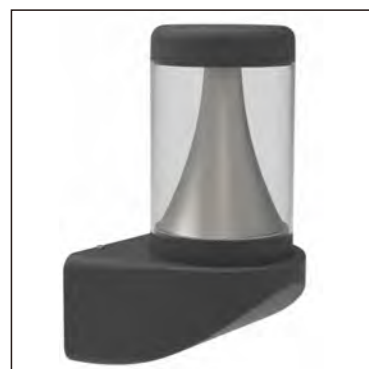

■ **GD-AWX073-1**

IP Rating: IP65
Lumen:500lm
POWER:10W
Size: 200*126*141mm
Light source/Socket:SMD 2835

■ **GD-AWX073-1**

IP Rating: IP65
Lumen:1000lm
POWER:10W*2
Size: 330*126*141mm
Light source/Socket:SMD 2835

CE ROHS

■ **GD-ABX201-2A-600**

IP Rating: IP65
Lumen:900lm
POWER: 20W
Size: 150*90*600mm
Light source/Socket:SMD2835

■ **GD-ABX201-2B-600**

IP Rating: IP65
Lumen:900lm
POWER: 20W
Size: 150*90*590mm
Light source/Socket:SMD2835

■ **GD-ABX201-2C-E27-600**

IP Rating: IP65
Lumen:N/A
POWER: MAX 40
Size: 150*90*600mm
Light source/Socket:E27

■ **GD-ABX201-2D-E27-600**

IP Rating: IP65
Lumen:N/A
POWER: MAX 40
Size: 150*90*590mm
Light source/Socket:E27

CE ROHS