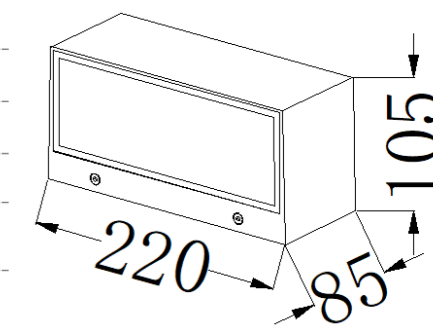

■ **GD-AWX188-3**

IP Rating: IP65
Lumen:1200lm
POWER: 24W
Size: 220*85*105mm
Light source/Socket:SMD2835