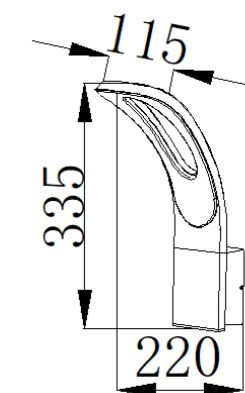

■ **GD-AWX195-1**

IP Rating: IP65
Lumen:900lm
POWER: 18W
Size:115*220*335mm
Light source/Socket:SMD2835