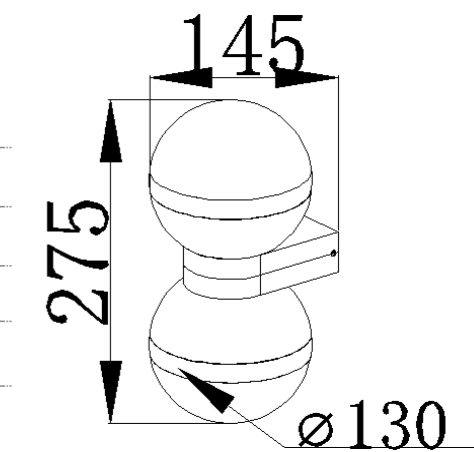

GD-AWX173-2

IP Rating: IP65
Lumen: 600lm
POWER: 6W*2
Size: 275*145*130mm
Light source/Socket: SMD2835