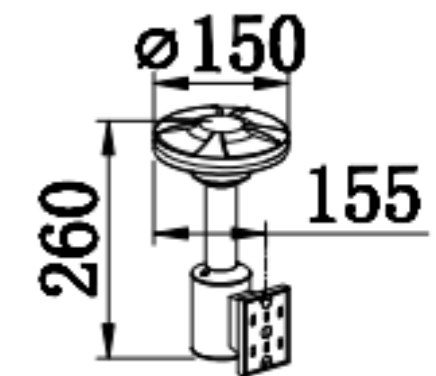

GD-ABX092-8

IP Rating: IP65
Lumen: 700lm
POWER: 12W
Size: 150x150x260mm
Light source/Socket: SMD 2835
PC DIFFUSER