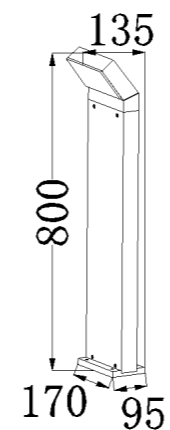

GD-ABX027-4-GL-800

IP Rating: IP65
Lumen:1000lm
POWER: 18W
Size: 135x170x800mm
Light source/Socket:SMD2835
GLASS DIFFUSER