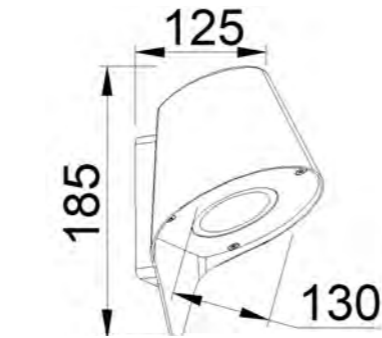

■ **GD-AWX130-GU10**

IP Rating: IP65

Lumen:N/A

POWER:MAX.7W

Size: 185x125x130mm

Light source/Socket:GU10

GLASS DIFFUSER

■ **GD-ABX130-1-GU10-600**