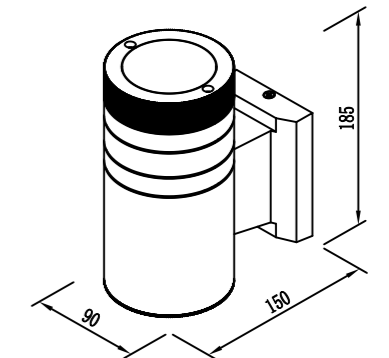

■ **GD-AWY34-E27**

IP Rating: IP44
Lumen: N/A
POWER: 2xMAX10W
Size: 90x150x310mm
Light source/Socket: E27x2
PC DIFFUSER