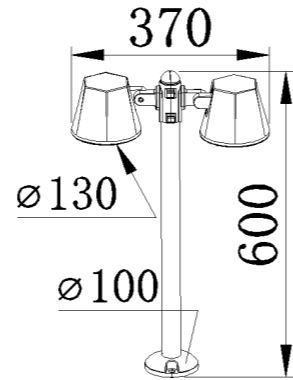

GD-ABX153-7-600

IP Rating: IP65
Lumen: 700lm
POWER: 2x7W
Size: 370x158x600mm
Light source/Socket: SMD2835

ROTATABLE HEAD