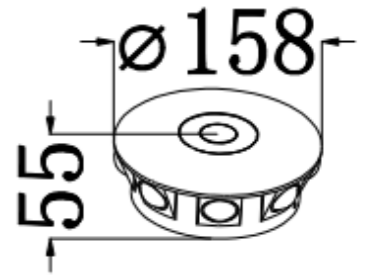

■ **GD-AWX166-3**

IP Rating: IP65

Lumen: 600lm

POWER: 6x2W

Size: 118x118x57mm

Light source/Socket: COB