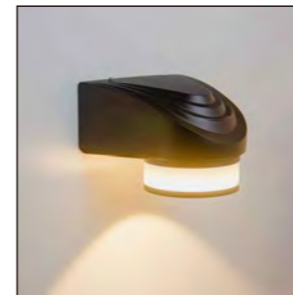

GD-AWX014-1

IP Rating: IP65
Lumen:400lm
POWER:7W
Size: 141x106x126mm
Light source/Socket:COB
GLASS DIFFUSER