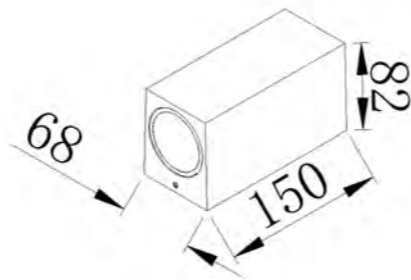

■ **GD-AWG15**

IP Rating: IP65
Lumen:500lm
POWER: 2x5W
Size: 150x68x82mm
Light source/Socket:COB