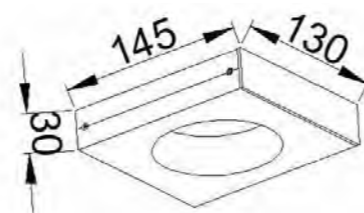

GD-ABX126-1-600

IP Rating: IP65
Lumen:300lm
POWER:7W
Size: 170x70x600mm
Light source/Socket:SMD 2835
GLASS DIFFUSER

GD-ABX126-3A-600

IP Rating: IP 65
Lumen:600lm
POWER:6W*2
Size: 70*170*600mm
Light source/Socket:SMD 2835

GD-ABX126-3B-600

IP Rating: IP 44
Lumen:600lm
POWER:6W*2
Size: 70*170*600mm
Light source/Socket:SMD 2835

GD-ABX126-3C-600

IP Rating: IP 65
Lumen:300lm
POWER:6W
Size: 70*170*600mm
Light source/Socket:SMD 2835

GD-ABX126-3D-600

IP Rating: IP 44
Lumen:300lm
POWER:6W
Size: 70*170*600mm
Light source/Socket:SMD 2835

GD-AWX126-2A

IP Rating: IP65
Lumen:300lm
POWER:7W
Size:145*130*30mm
Light source/Socket:SMD 2835

GD-AWX126-2B

IP Rating: IP65
Lumen:300lm
POWER:7W
Size:185*130*30mm
Light source/Socket:SMD 2835