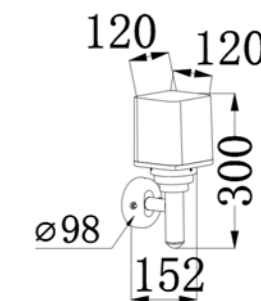

■ **GD-AWX168-5**

IP Rating: IP65

Lumen:600lm

POWER:12W

Size: 120x120x300mm

Light source/Socket:SMD 2835