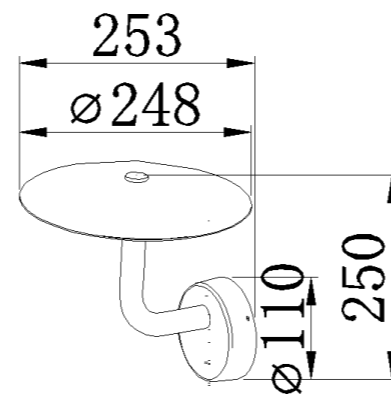

■ **GD-AWX063-4**

IP Rating: IP65
Lumen:350lm
POWER: 6W
Size: 248x253x250mm
Light source/Socket:SMD2835