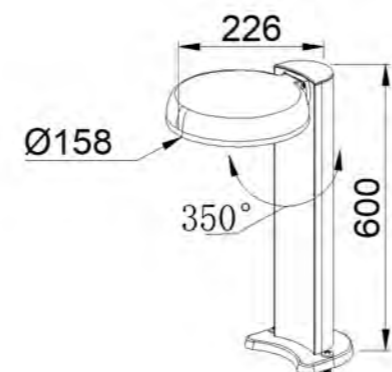

■ **GD-AWX146-1B-SEN**

IP Rating: IP65
 Lumen:900lm
 POWER:18W
 Size: 195x145x160mm
 Light source/Socket:SMD2835
 WITH PIR SENSOR

Rotatable

■ **GD-ABX146-3-600**

IP Rating: IP65
 Lumen:900lm
 POWER:18W
 Size: 210x170x600mm
 Light source/Socket:SMD2835

Rotatable

■ **GD-ABX146-4-600**

IP Rating: IP65
 Lumen:900lm
 POWER:18W
 Size: 158x226x600mm
 Light source/Socket:SMD2835

■ **GD-AWX146-2A**

IP Rating: IP65
 Lumen:900lm
 POWER:18W
 Size: 195x145x160mm
 Light source/Socket:SMD2835