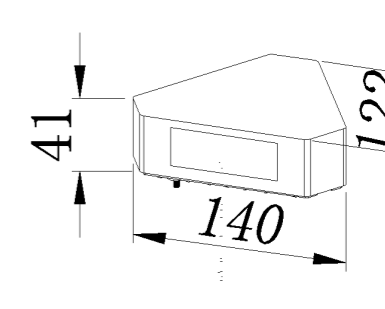

■ **GD-AWX046-2**

IP Rating: IP65
Lumen:450lm
POWER: 3x3W
Size: 140x122x41mm
Light source/Socket:COB