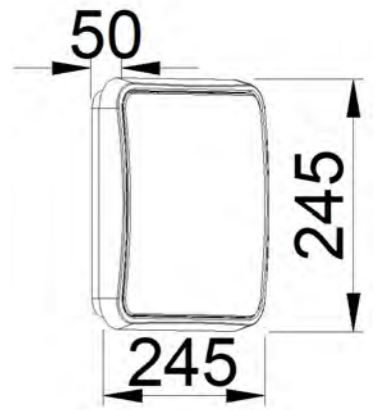

■ **GD-AWX093-1**

IP Rating: IP65
Lumen:1200lm
POWER: 22W
Size: 245x245x50mm
Light source/Socket:SMD2835