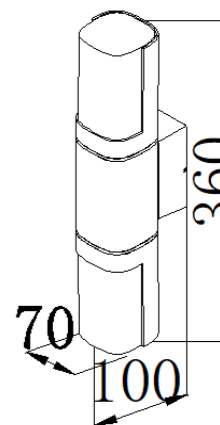

GD-AWX193-5B

IP Rating: IP65
Lumen:700lm
POWER: 7W*2
Size: 100*70*360mm
Light source/Socket:SMD2835