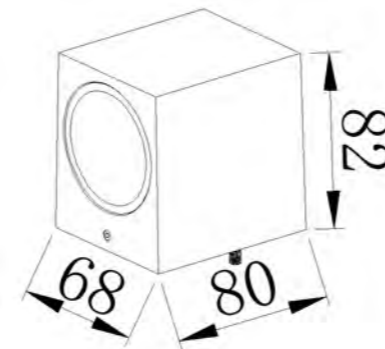

■ **GD-AWG16-GU10**

IP Rating: IP65
Lumen:N/A
POWER: MAX.5W
Size: 80x68x82mm
Light source/Socket:GU10

■ **GD-AWG16**

IP Rating: IP65
Lumen:250lm
POWER: 5W
Size:80x68x82mm
Light source/Socket:COB