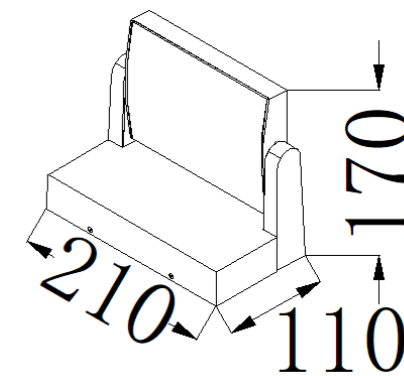

EXTERIOR LIGHTING

ALUMINUM GARDEN LIGHTS SERIES

2025
PRODUCT CATALOG

GD-AWX057-1

IP Rating: IP65
 Lumen: 1000lm
 POWER: 18W
 Size: 210x170x110mm
 Light source/Socket: SMD2835

GD-AWX057-1-SEN

IP Rating: IP65
 Lumen: 1000lm
 POWER: 18W
 Size: 210x170x110mm
 Light source/Socket: SMD2835
 WITH PIR SENSOR