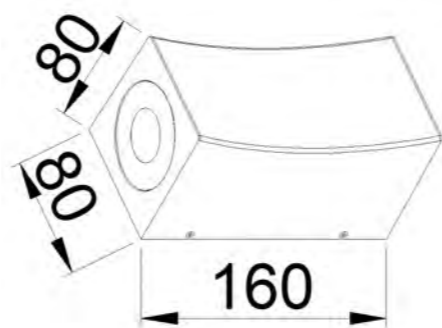

■ **GD-AWX003-1-GU10**

IP Rating: IP65
Lumen:N/A
POWER: MAX.2x7W
Size: 200x100x100mm
Light source/Socket:GU10x2