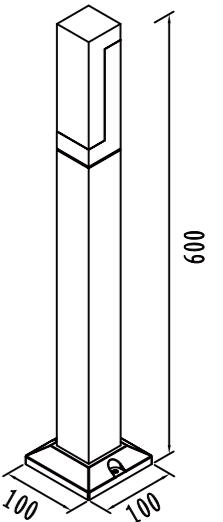

■ **GD-AWG15-GU10**

IP Rating: IP65
Lumen:N/A
POWER: 2xMAX.5W
Size: 150x68x82mm
Light source/Socket:GU10x2

■ **GD-AWG15**

IP Rating: IP65
Lumen:500lm
POWER: 2x5W
Size: 150x68x82mm
Light source/Socket:COB

■ **GD-AWG16-GU10**

IP Rating: IP65
Lumen:N/A
POWER: MAX.5W
Size: 80x68x82mm
Light source/Socket:GU10

■ **GD-AWG16**

IP Rating: IP65
Lumen:250lm
POWER: 5W
Size:80x68x82mm
Light source/Socket:COB

■ **GD-AWG09**

IP Rating: IP65
Lumen:300lm
POWER: 5W
Size: 50x102x270mm
Light source/Socket:COB

■ **GD-AWG10**

IP Rating: IP65
Lumen:600lm
POWER: 2x5W
Size: 50x102x300mm
Light source/Socket:COB

■ **GD-ABG09-600**

IP Rating: IP65
Lumen:300lm
POWER: 1x5W
Size: 100x100x600mm
Light source/Socket:COB