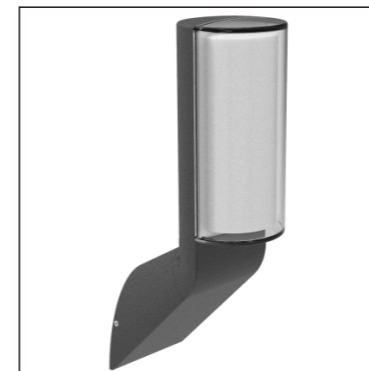

GD-AWX028-1

IP Rating: IP65
Lumen:600lm
POWER: 12W
Size: 80x140x295mm
Light source/Socket:SMD2835
DOUBLE LAYER PC DIFFUSER

GD-AWX028-1-SEN

IP Rating: IP65
Lumen:600lm
POWER: 12W
Size: 80x140x295mm
Light source/Socket:SMD2835
WITH PIR SENSOR
DOUBLE LAYER PC DIFFUSER

GD-ABX028-2-600

IP Rating: IP65
Lumen:600lm
POWER: 12W
Size: 80x80x600mm
Light source/Socket:SMD2835
DOUBLE LAYER PC DIFFUSER

GD-ABX028-2-SEN-600

IP Rating: IP65
Lumen:600lm
POWER: 12W
Size: 80x80x600mm
Light source/Socket:SMD2835
WITH PIR SENSOR
DOUBLE LAYER PC DIFFUSER

GD-AWX198

IP Rating: IP65
Lumen:600lm
POWER: 12W
Size: 80*75*215mm
Light source/Socket:SMD2835
DOUBLE LAYER PC DIFFUSER

GD-AWX198-SEN

IP Rating: IP65
Lumen:600lm
POWER: 12W
Size: 80*75*215mm
Light source/Socket:SMD2835
DOUBLE LAYER PC DIFFUSER