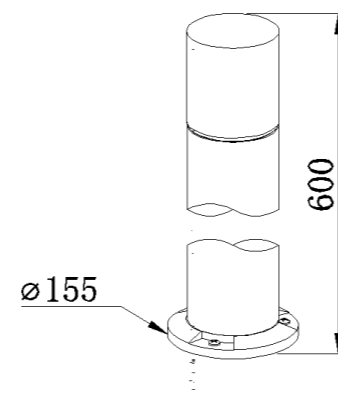

■ **GD-ABX148-3-600-E27**

IP Rating: IP65
Lumen:N/A
POWER:MAX.12W
Size: 155x155x600mm
Light source/Socket:E27