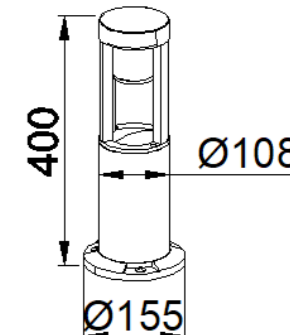

■ **GD-ABX111B-600-GU10**

IP Rating: IP65
Lumen:N/A
POWER:MAX.7W
Size:108x155x600mm
Light source/Socket:GU10

■ **GD-ABZ06s-600**

IP Rating: IP65
Lumen:350lm
POWER:7W
Size:107x150x600mm
Light source/Socket:COB