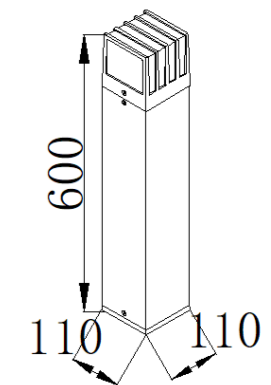

GD-ABX190-8B-600

IP Rating: IP65
Lumen: 350lm
POWER: 7W
Size: 110*110*600mm
Light source/Socket: SMD 2835