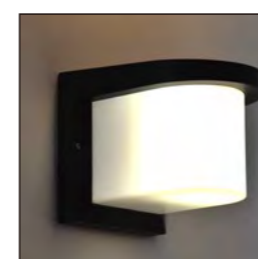

■ **GD-AWX017-2-E27**

IP Rating: IP65
Lumen: N/A
POWER: MAX. 12W
Size: 160x160x190mm
Light source/Socket: E27