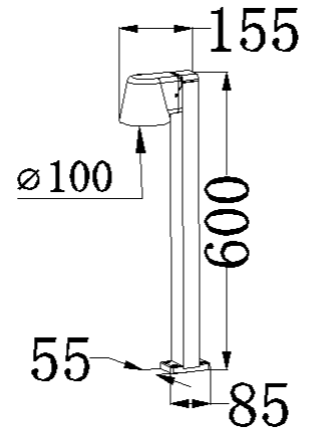

■ **GD-ABX033-3-600-COB**

IP Rating: IP65

Lumen:300lm

POWER: 5W

Size: 155*100*600mm

Light source/Socket:COB