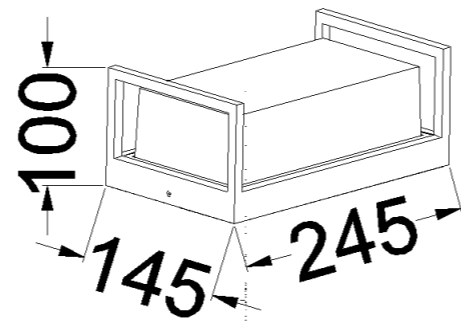

■ **GD-AWX016-3**

IP Rating: IP65
Lumen:800lm
POWER: 12W
Size: 145x100x245mm
Light source/Socket:SMD2835

■ **GD-AWX016-3-E27**

IP Rating: IP65
Lumen:N/A
POWER: MAX.12W
Size: 145x100x245mm
Light source/Socket:E27