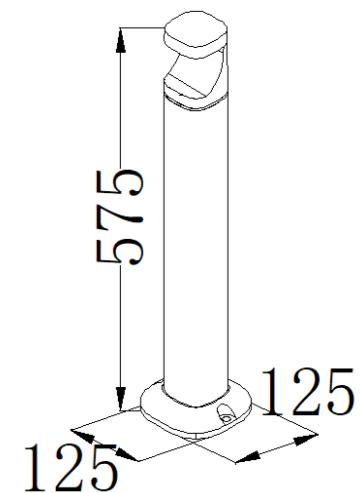

Lumen:350lm

POWER: 7W

Size:125*125*575mm

Light source/Socket:SMD2835

GD-ABX193-3B-600

IP Rating: IP65

Lumen:350lm

POWER: 7W

Size:125*125*575mm

Light source/Socket:SMD2835

GD-AWZ63-4

IP Rating: IP 54
 Lumen: 360lm
 POWER: 4W
 Size: 110*80*40mm
 Light source/Socket: SMD2835

GD-AWZ63-6

IP Rating: IP 54
 Lumen: 540lm
 POWER: 6W
 Size: 155*80*35mm
 Light source/Socket: SMD2835