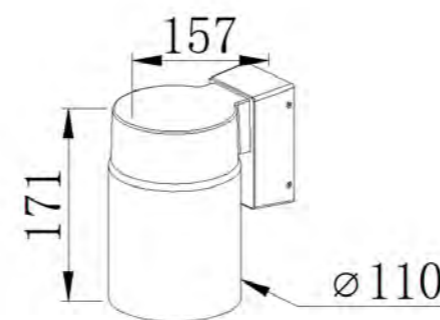

■ **GD-AWX148-1**

IP Rating: IP65
Lumen:350lm
POWER:7W
Size: 105x155x105mm
Light source/Socket:SMD2835
PC DIFFUSER
PIR SENSOR FOR OPTION

■ **GD-ABX148-4-600**

IP Rating: IP65
Lumen:350lm
POWER:7W
Size: 105x188x600mm
Light source/Socket:SMD2835

■ **GD-ABX148-5-600**

IP Rating: IP65
Lumen:700lm
POWER:2x7W
Size: 105x275x600mm
Light source/Socket:SMD2835

■ **GD-ABX148-6-600**

IP Rating: IP65
Lumen:700lm
POWER:2x7W
Size: 105x275x600mm
Light source/Socket:SMD2835

■ **GD-AWX148-2-E27**

IP Rating: IP65
Lumen:N/A
POWER:MAX.12W
Size: 110x157x171mm
Light source/Socket:E27
GLASS DIFFUSER

■ **GD-ABX148-3-600-E27**

IP Rating: IP65
Lumen:N/A
POWER:MAX.12W
Size: 155x155x600mm
Light source/Socket:E27