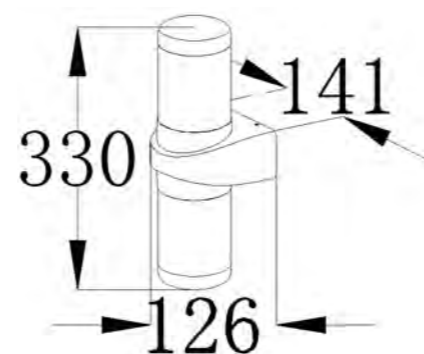

CE ROHS

■ **GD-AWX073-1**

IP Rating: IP65
 Lumen:500lm
 POWER:10W
 Size: 200*126*141mm
 Light source/Socket:SMD 2835

■ **GD-AWX073-1**

IP Rating: IP65
 Lumen:1000lm
 POWER:10W*2
 Size: 330*126*141mm
 Light source/Socket:SMD 2835