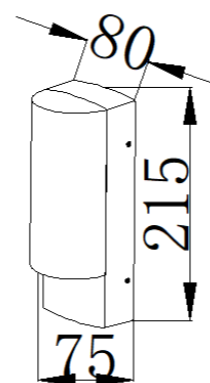

GD-AWX198-SEN

IP Rating: IP65
Lumen:600lm
POWER: 12W
Size: 80*75*215mm
Light source/Socket:SMD2835
DOUBLE LAYER PC DIFFUSER