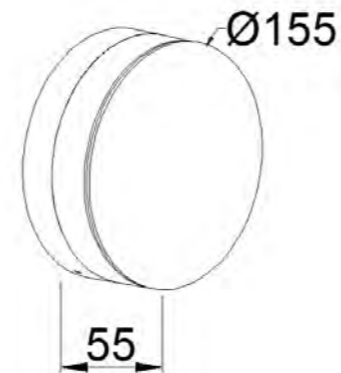

■ **GD-AWX095-1**

IP Rating: IP65
Lumen:800lm
POWER: 18W
Size: 220x220x55mm
Light source/Socket:SMD2835

■ **GD-AWX095-2**

IP Rating: IP65
Lumen:600lm
POWER: 12W
Size: 155x155x55mm
Light source/Socket:SMD 2835

■ **GD-AWX096-1**

IP Rating: IP65
Lumen:800lm
POWER: 18W
Size: 220x220x55mm
Light source/Socket:SMD2835

■ **GD-AWX096-2**

IP Rating: IP65
Lumen:600lm
POWER: 12W
Size: 155x155x55mm
Light source/Socket:SMD 2835

■ **GD-AWX093-1**

IP Rating: IP65
Lumen:1200lm
POWER: 22W
Size: 245x245x50mm
Light source/Socket:SMD2835

■ **GD-AWX093-2**

IP Rating: IP65
Lumen:800lm
POWER: 18W
Size: 180x180x50mm
Light source/Socket:SMD2835

■ **GD-AWX094-1**

IP Rating: IP65
Lumen:1200lm
POWER: 22W
Size: 245x245x50mm
Light source/Socket:SMD2835

■ **GD-AWX094-2**

IP Rating: IP65
Lumen:800lm
POWER: 18W
Size: 175x175x50mm
Light source/Socket:SMD2835