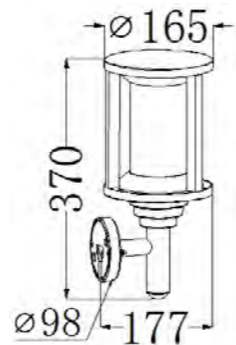

Light source/Socket:SMD2835

■ **GD-AWX167-6**

IP Rating: IP65

Lumen:300lm

POWER:7W

Size: 165x165x370mm

Light source/Socket:E27

■ **GD-AWX167-7-E27**