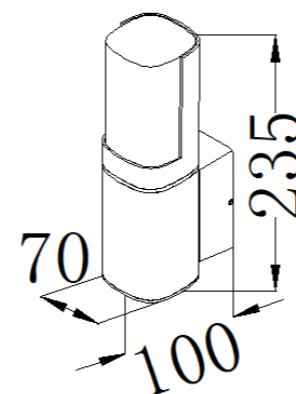

GD-AWX193-2B

IP Rating: IP65
Lumen:350lm
POWER: 7W
Size: 100*70*235mm
Light source/Socket:SMD2835