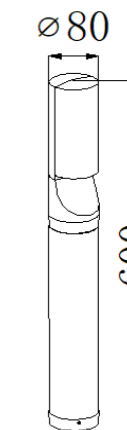

GD-ABX028-2-600

IP Rating: IP65
Lumen:600lm
POWER: 12W
Size: 80x80x600mm
Light source/Socket:SMD2835
DOUBLE LAYER PC DIFFUSER