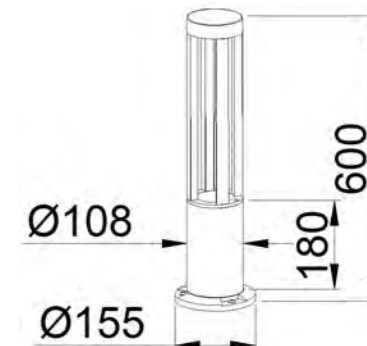

■ **GD-ABX111-600**

IP Rating: IP65
Lumen:350lm
POWER:7W
Size:108x155x600mm
Light source/Socket:COB