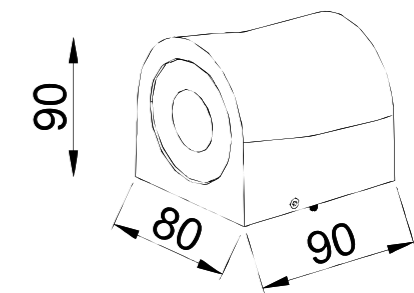

■ GD-AWZ153-1-GU10

IP Rating: IP65

Lumen: N/A

POWER: MAX. 1x5W

Size: 90x80x80mm

Light source/Socket: GU10