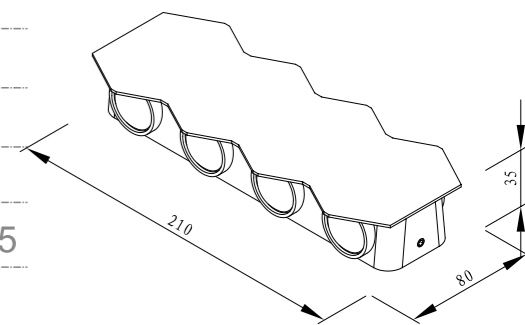

GD-AWZ63-8

IP Rating: IP 54
Lumen: 720lm
POWER: 8W
Size: 155*80*35mm
Light source/Socket: SMD2835