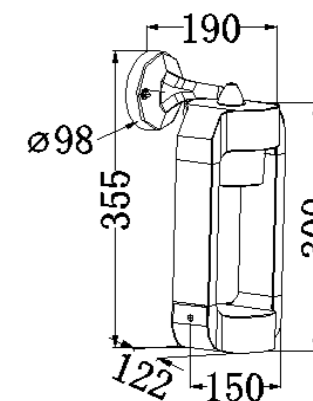

■ **GD-AWX115-6**

IP Rating: IP65
Lumen:300lm
POWER:7W
Size: 190x355x150mm
Light source/Socket:SMD2835