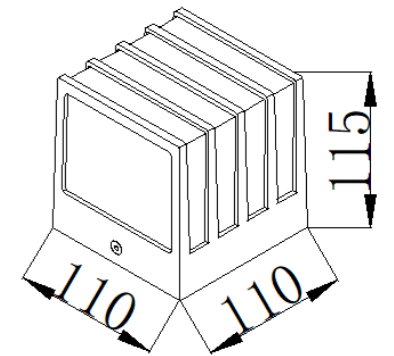

GD-AWX190-2

IP Rating: IP65
Lumen: 350lm
POWER: 7W
Size: 115*110*110mm
Light source/Socket: SMD 2835