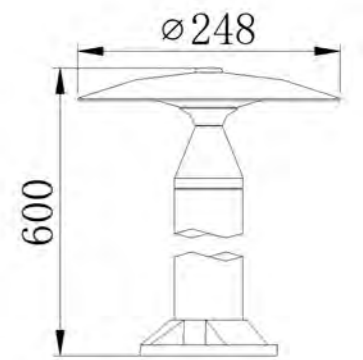

■ **GD-ABX063-2-600**

IP Rating: IP65
Lumen:350lm
POWER: 6W
Size: 248x248x600mm
Light source/Socket:SMD2835