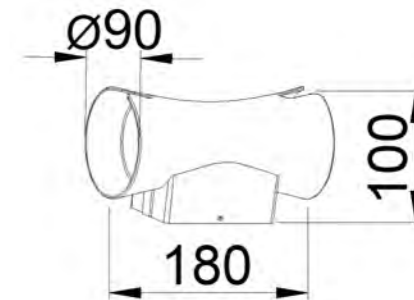

■ **GD-AWX047-3**

IP Rating: IP65
Lumen: 700lm
POWER: 2x7W
Size: 100x90x180mm
Light source/Socket: COB