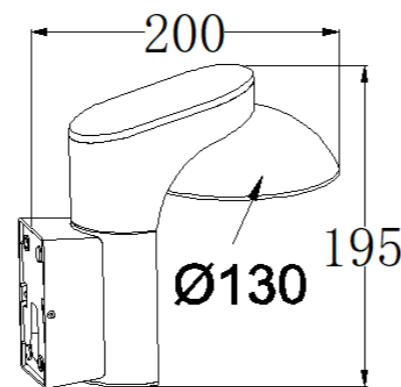

■ **GD-AWX015-5**

IP Rating: IP65
Lumen:350lm
POWER:7W
Size: 130x130x100mm
Light source/Socket:COB
GLASS DIFFUSER