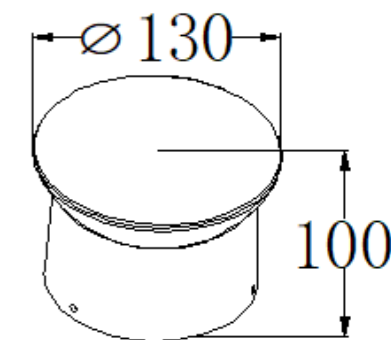

■ **GD-ABX015-2-600**

IP Rating: IP65
Lumen:350lm
POWER:7W
Size: 130x175x600mm
Light source/Socket:COB
GLASS DIFFUSER