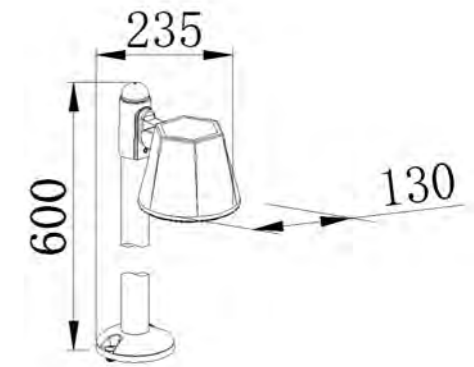

GD-ABX153-5-600

IP Rating: IP65
Lumen:300lm
POWER: 6W
Size: 235x130x600mm
Light source/Socket:SMD2835
ROTATABLE HEAD
LIGHTING DOWNWARD