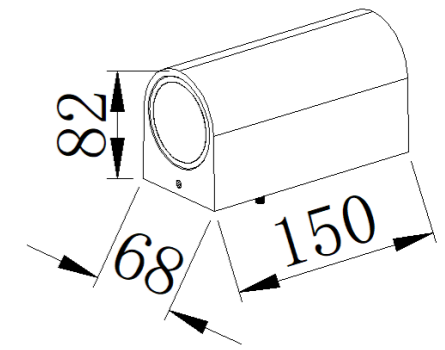

■ **GD-AWG14-GU10**

IP Rating: IP65

Lumen:N/A

POWER: MAX.5W

Size: 80x68x82mm

Light source/Socket:GU10