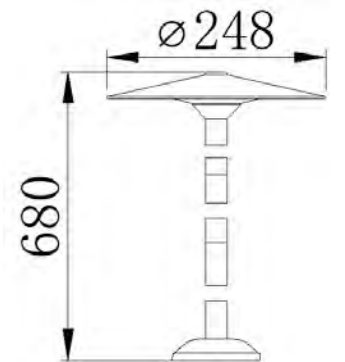

■ **GD-ABX063-3-600**

IP Rating: IP65
Lumen:350lm
POWER: 6W
Size: 248x248x600mm
Light source/Socket:SMD2835

■ **GD-APX063-6**

IP Rating: IP65
Lumen:350lm
POWER: 6W
Size: 348x110x1000mm
Light source/Socket:SMD2835