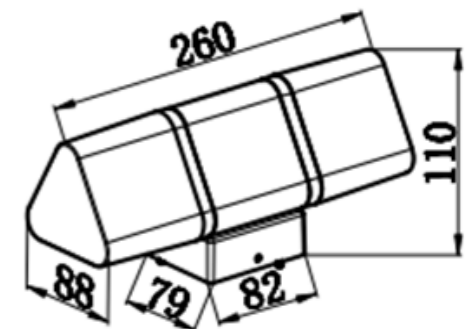

■ **GD-AWX074-4**

IP Rating: IP65
Lumen:600lm
POWER: 2x6W
Size: 88x110x260mm
Light source/Socket:SMD2835