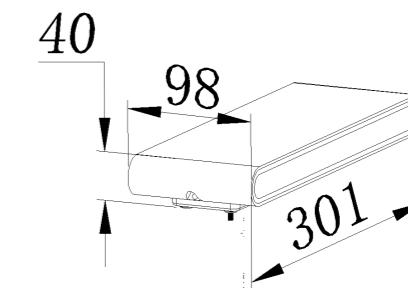

■ **GD-AWX019-PC**

IP Rating: IP65
Lumen:1200lm
POWER: 2x12W
Size: 301x114x40mm
Light source/Socket:SMD 2835
PC DIFFUSER