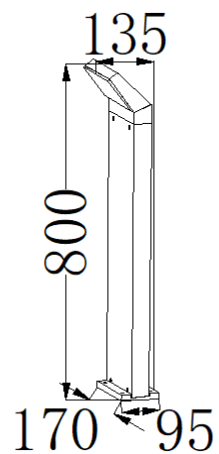

GD-ABX027-2-GL-800

IP Rating: IP65
Lumen:1000lm
POWER: 18W
Size: 135x170x800mm
Light source/Socket:SMD2835
GLASS DIFFUSER