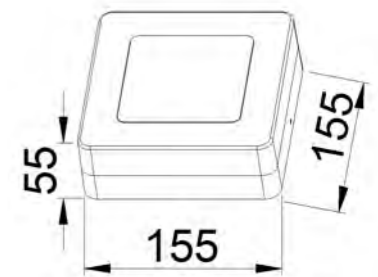

■ **GD-AWX051-2**

IP Rating: IP65
Lumen: 600lm
POWER: 12W
Size: 155x155x54mm
Light source/Socket: SMD 2835