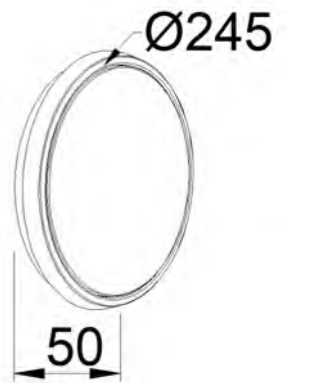

■ **GD-AWX094-1**

IP Rating: IP65
Lumen:1200lm
POWER: 22W
Size: 245x245x50mm
Light source/Socket:SMD2835

■ **GD-AWX094-2**

IP Rating: IP65
Lumen:800lm
POWER: 18W
Size: 175x175x50mm
Light source/Socket:SMD2835