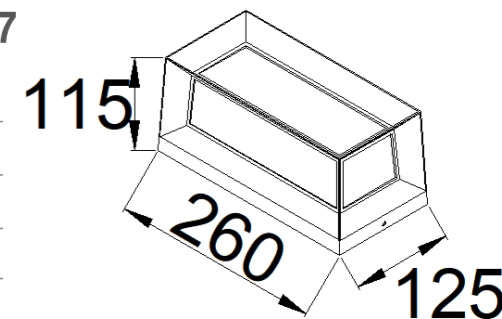

■ **GD-AWZ101-260-E27**

IP Rating: IP65
Lumen: N/A
POWER: MAX. 18W
Size: 260x125x125mm
Light source/Socket: E27

■ **GD-AWZ101-260**

IP Rating: IP65
Lumen: 600lm
POWER: 12W
Size: 260x125x125mm
Light source/Socket: SMD 2835