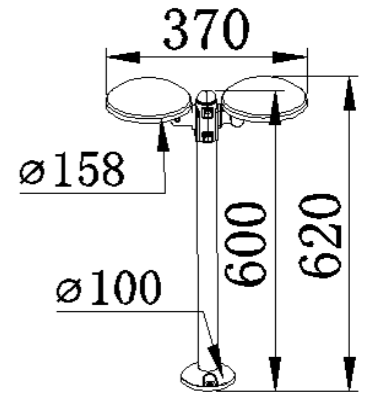

GD-AWX153-3

IP Rating: IP65
Lumen: 350lm
POWER: 7W
Size: 158x158x130mm
Light source/Socket: SMD2835

ROTATABLE HEAD