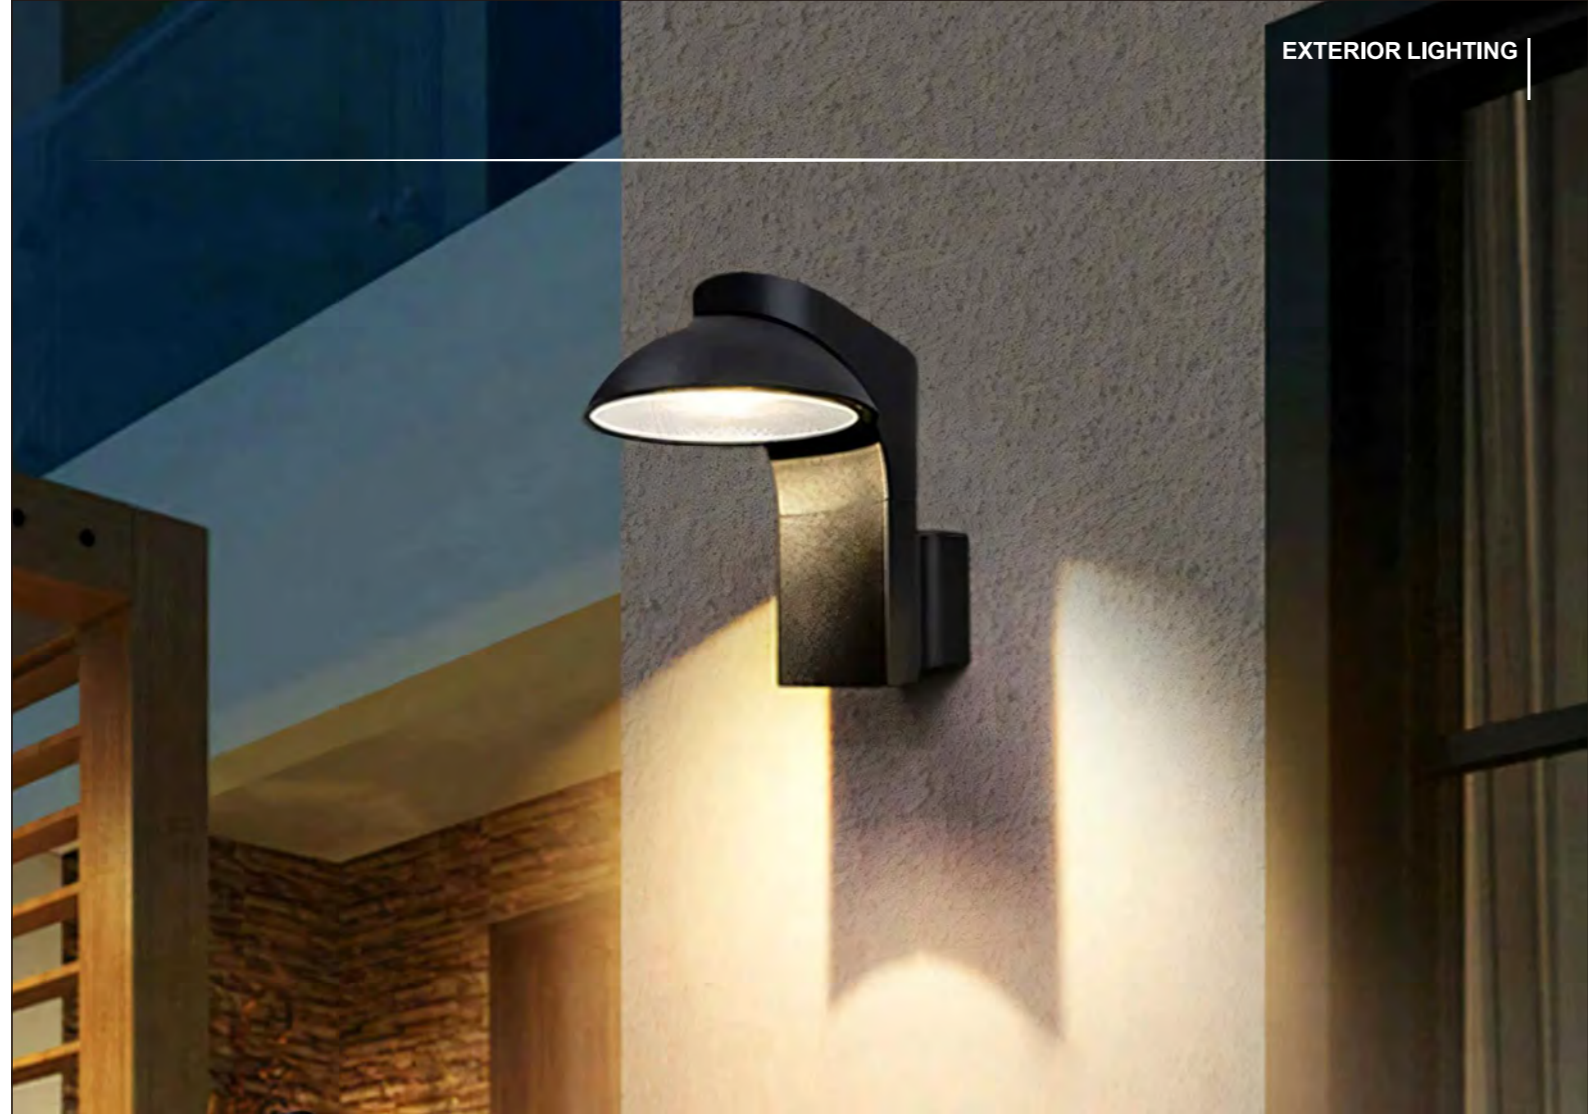

ROTATABLE HEAD SERIES

■ **GD-AWX015-3-PC**

IP Rating: IP65
Lumen:320lm
POWER:7W
Size: 130x195x200mm
Light source/Socket:COB
PC DIFFUSER

■ **GD-ABX015-4-PC-600**

IP Rating: IP65
Lumen:320lm
POWER:7W
Size: 130x175x600mm
Light source/Socket:COB
PC DIFFUSER

■ **GD-AWX015-1**

IP Rating: IP65
Lumen:350lm
POWER:7W
Size: 130x195x200mm
Light source/Socket:COB
GLASS DIFFUSER

■ **GD-AWX015-5**

IP Rating: IP65
Lumen:350lm
POWER:7W
Size: 130x130x100mm
Light source/Socket:COB
GLASS DIFFUSER

■ **GD-ABX015-2-600**

IP Rating: IP65
Lumen:350lm
POWER:7W
Size: 130x175x600mm
Light source/Socket:COB
GLASS DIFFUSER

■ **GD-AWX015-6-PC**

IP Rating: IP65
Lumen:320lm
POWER:7W
Size: 130x130x100mm
Light source/Socket:COB
PC DIFFUSER