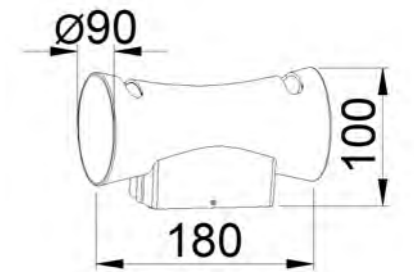

■ **GD-AWX047-1**

IP Rating: IP65
Lumen: 700lm
POWER: 2x7W
Size: 100x90x180mm
Light source/Socket: COB