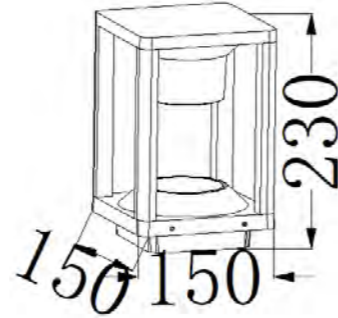

■ **GD-ABX062-4**

IP Rating: IP65
Lumen:400lm
POWER:6W
Size:165x165x230mm
Light source/Socket:SMD2835