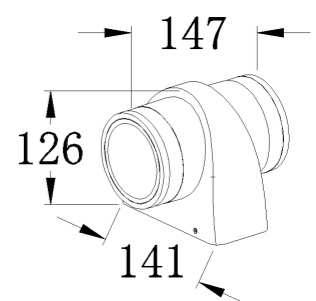

GD-AWZ52

IP Rating: IP65
Lumen:350lm
POWER: 6W
Size: 105x95x85mm
Light source/Socket:SMD 2835
PC DIFFUSER

GD-AWZ53

IP Rating: IP65
Lumen:700lm
POWER:2x6W
Size:105x96x130mm
Light source/Socket:SMD 2835
PC DIFFUSER

GD-AWZ50

IP Rating: IP65
Lumen:350lm
POWER: 6W
Size: 106x96x85mm
Light source/Socket:SMD 2835
PC DIFFUSER

GD-AWZ51

IP Rating: IP65
Lumen:700lm
POWER:2x6W
Size:115x96x130mm
Light source/Socket:SMD 2835
PC DIFFUSER

GD-AWX014-1

IP Rating: IP65
Lumen:400lm
POWER:7W
Size: 141x106x126mm
Light source/Socket:COB
GLASS DIFFUSER

GD-AWX014-2

IP Rating: IP65
Lumen:800lm
POWER:2x7W
Size: 147x141x126mm
Light source/Socket:COB
GLASS DIFFUSER