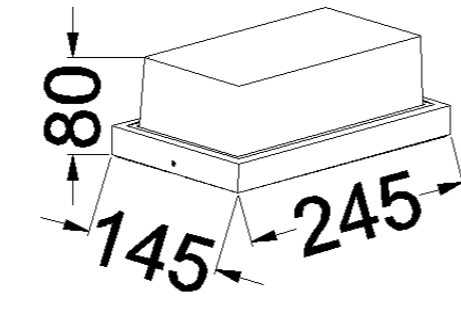

■ **GD-AWX016-4**

IP Rating: IP65
Lumen:800lm
POWER: 12W
Size: 145x80x245mm
Light source/Socket:SMD2835

■ **GD-AWX016-4-E27**

IP Rating: IP65
Lumen:N/A
POWER: MAX.12W
Size: 145x80x245mm
Light source/Socket:E27