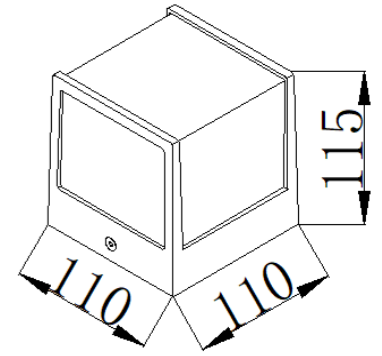

GD-AWX190-1

IP Rating: IP65
Lumen: 350lm
POWER: 7W
Size: 115*110*110mm
Light source/Socket: SMD 2835