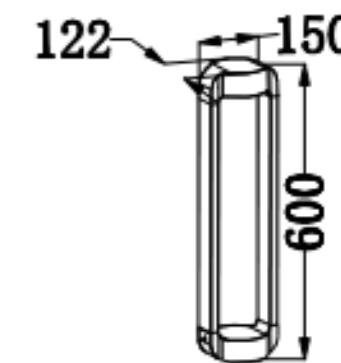

■ **GD-ABX115-2-600**

IP Rating: IP65
Lumen:300lm
POWER:7W
Size: 150x122x600mm
Light source/Socket:COB