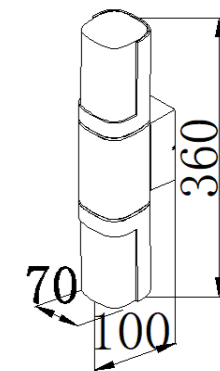

■ **GD-ABX034-1-600**

IP Rating: IP65
 Lumen:600lm
 POWER: 12W
 Size: 180*190*800mm
 Light source/Socket:SMD2835

CE ROHS

CE ROHS

GD-AWX193-5A

IP Rating: IP65
 Lumen:700lm
 POWER: 7W*2
 Size: 100*70*360mm
 Light source/Socket:SMD2835