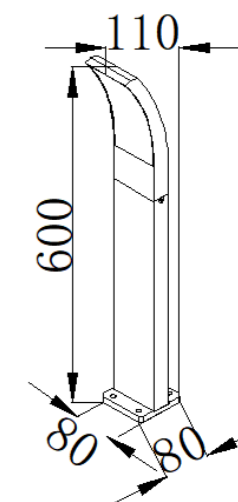

■ **GD-ABX192-2-600**

IP Rating: IP65
Lumen:600lm
POWER: 12W
Size: 110*80*600mm
Light source/Socket:SMD2835