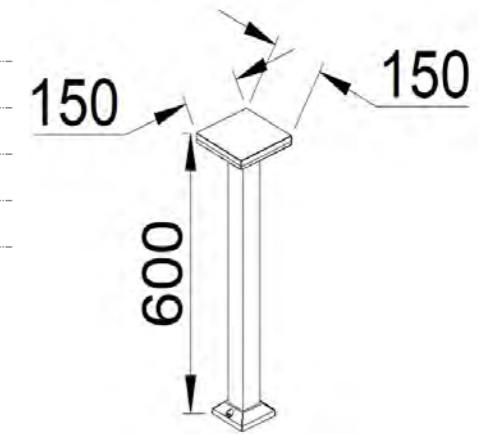

GD-ABX065-1-600

IP Rating: IP65
Lumen:600lm
POWER: 12W
Size: 150x150x600mm
Light source/Socket:SMD 2835
PC DIFFUSER