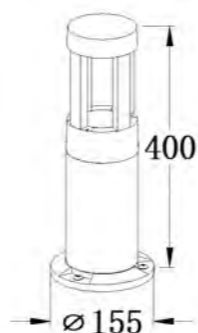

IP Rating: IP65
 Lumen:600lm
 POWER:10W
 Size:108x108x200mm
 Light source/Socket:COB

■ **GD-ABX002-1-600**

IP Rating: IP65

Lumen:600lm

POWER:10W

Size:108x155x600mm

Light source/Socket:COB

■ **GD-ABZ06sn-600**