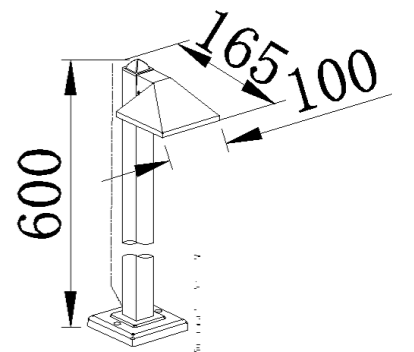

GD-ABX153-4-600

IP Rating: IP65
 Lumen: 350lm
 POWER: 7W
 Size: 158x235x600mm
 Light source/Socket: SMD2835

ROTATABLE HEAD

GD-ABX154-2-600

IP Rating: IP65
 Lumen: 250lm
 POWER: 5W
 Size: 165x100x600mm
 Light source/Socket: COB
 Glass diffuser