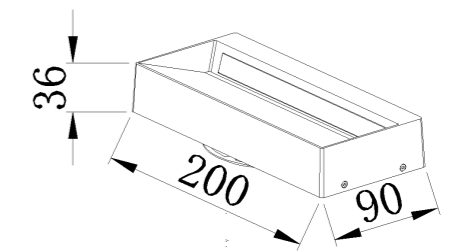

■ **GD-AWZ94**

IP Rating: IP65
Lumen:180lm
POWER: 5W
Size: 150x150x36mm
Light source/Socket:SMD2835

■ **GD-AWZ95**

IP Rating: IP65
Lumen:180lm
POWER: 5W
Size: 150x150x36mm
Light source/Socket:SMD 2835

■ **GD-AWZ96**

IP Rating: IP65
Lumen:200lm
POWER: 5W
Size: 200x90x36mm
Light source/Socket:SMD 2835

■ **GD-AWX010-1**

IP Rating: IP65
Lumen:150lm
POWER: 5W
Size: 80x80x48mm
Light source/Socket:COB

■ **GD-AWX010-2**

IP Rating: IP65
Lumen:150lm
POWER: 5W
Size: 100x100x48mm
Light source/Socket:COB

■ **GD-AWX011**

IP Rating: IP65
Lumen:200lm
POWER: 6W
Size: 320x79x70mm
Light source/Socket:SMD 2835