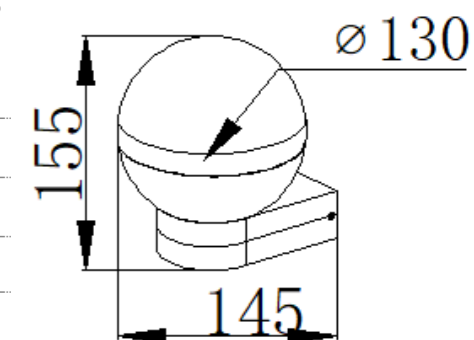

GD-AWX173-1-GX53

IP Rating: IP65
Lumen: N/A
POWER: MAX 10W
Size: 155*145*130mm
Light source/Socket: GX53