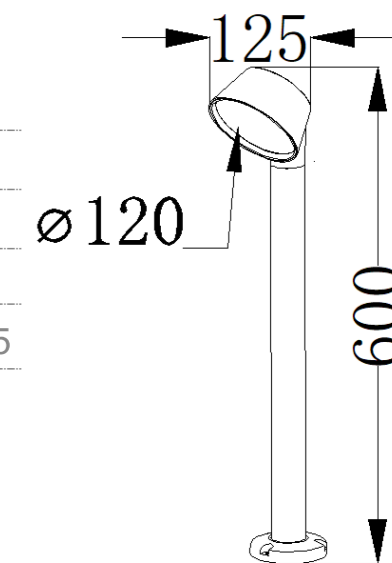

GD-ABX202-2-600

IP Rating: IP65
Lumen:600lm
POWER: 12W
Size: 125*120*600mm
Light source/Socket:SMD2835
PC DIFFUSER