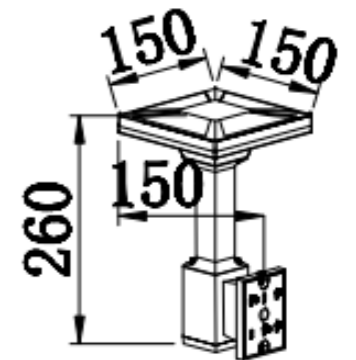

GD-ABX092-6

IP Rating: IP65
Lumen: 700lm
POWER: 12W
Size: 150x150x260mm
Light source/Socket: SMD 2835
PC DIFFUSER