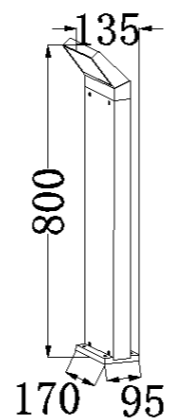

GD-ABX027-3-PC-800

IP Rating: IP65
Lumen:900lm
POWER: 18W
Size: 135x170x800mm
Light source/Socket:SMD2835
PC DIFFUSER