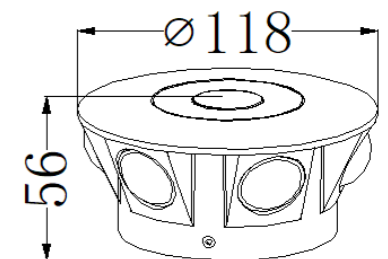

■ **GD-AWX166-1**

IP Rating: IP65

Lumen: 800lm

POWER: 8*1W

Size: 158x158x56mm

Light source/Socket: COB

■ **GD-AWX166-2**

IP Rating: IP65

Lumen: 900lm

POWER: 8*1W+2W

Size: 158x158x55mm

Light source/Socket: COB

■ **GD-AWX166-3**

IP Rating: IP65

Lumen: 600lm

POWER: 6x2W

Size: 118x118x57mm

Light source/Socket: COB

■ **GD-AWX166-4**

IP Rating: IP65

Lumen: 700lm

POWER: 6x2W+2W

Size: 118x118x56mm

Light source/Socket: COB