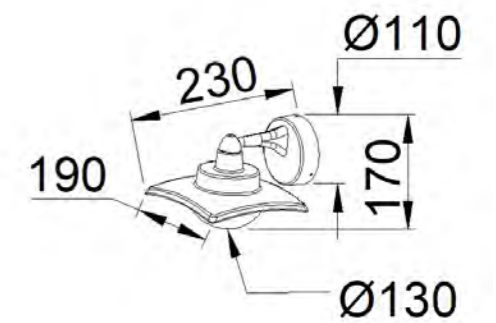

GD-AWX020-1

IP Rating: IP65
Lumen: 600lm
POWER: 12W
Size: 230x190x110mm
Light source/Socket: SMD28