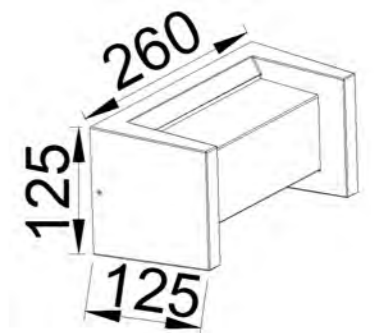

■ **GD-AWZ66-260-E27**

IP Rating: IP65

Lumen:N/A

POWER: MAX.18W

Size: 260x125x125mm

Light source/Socket:E27

PC DIFFUSER