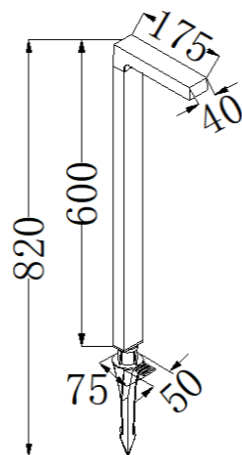

GD-ABX190-8B-600

IP Rating: IP65
 Lumen: 350lm
 POWER: 7W
 Size: 110*110*600mm
 Light source/Socket: SMD 2835

GD-ABX029-1-stake-600

IP Rating: IP65
 Lumen:200lm
 POWER: 5W
 Size: 40x175x828mm
 Light source/Socket:SMD2835
 GLASS DIFFUSER