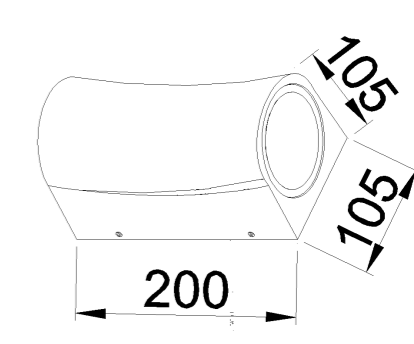

SMALLER VERSION

BIGGER VERSION

■ **GD-AWY12**

IP Rating: IP65
Lumen:500lm
POWER: 2x5W
Size: 160x80x80mm
Light source/Socket:COB

■ **GD-AWX003-1**

IP Rating: IP65
Lumen:1000lm
POWER: 2x7W
Size: 200x100x100mm
Light source/Socket:COB

■ **GD-AWY12-GU10**

IP Rating: IP65
Lumen:N/A
POWER: MAX.2x5W
Size: 160x80x80mm
Light source/Socket:GU10x2

■ **GD-AWX003-1-GU10**

IP Rating: IP65
Lumen:N/A
POWER: MAX.2x7W
Size: 200x100x100mm
Light source/Socket:GU10x2

■ **GD-AWZ153**

IP Rating: IP65
Lumen:500lm
POWER: 2x5W
Size: 160x80x80mm
Light source/Socket:COB

■ **GD-AWX003-2**

IP Rating: IP65
Lumen:1000lm
POWER: 2x7W
Size: 200x100x100mm
Light source/Socket:COB

■ **GD-AWZ153-GU10**

IP Rating: IP65
Lumen:N/A
POWER: MAX.2x5W
Size: 160x80x80mm
Light source/Socket:GU10x2

■ **GD-AWX003-2-GU10**

IP Rating: IP65
Lumen:N/A
POWER: MAX.2x7W
Size: 200x100x100mm
Light source/Socket:GU10x2