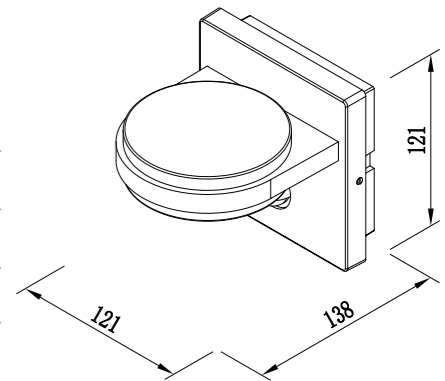

■ **GD-AWK01-SEN**

IP Rating: IP65

Lumen:800lm

POWER: 12W

Size: 138x121x121mm

Light source/Socket:SMD2835

■ **GD-AWK02**

IP Rating: IP65

Lumen:800lm

POWER: 12W

Size: 140x120x63mm

Light source/Socket:SMD2835