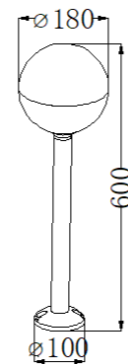

GD-AWX170-2

IP Rating: IP65
Lumen:900lm
POWER:18W
Size: 180x183x305mm
Light source/Socket:SMD2835