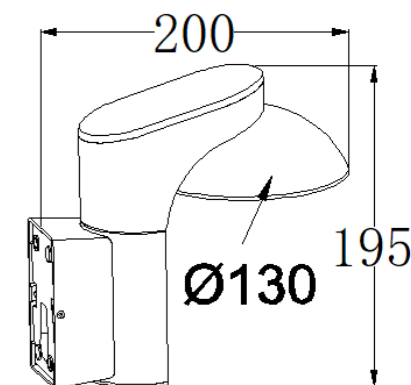

GD-ABX155-2-600

IP Rating: IP65
 Lumen:300lm
 POWER:6W
 Size: 150x150x680mm
 Light source/Socket:SMD2835

CE ROHS

ROTATABLE HEAD SERIES

■ **GD-AWX015-3-PC**

IP Rating: IP65
 Lumen:320lm
 POWER:7W
 Size: 130x195x200mm
 Light source/Socket:COB
 PC DIFFUSER