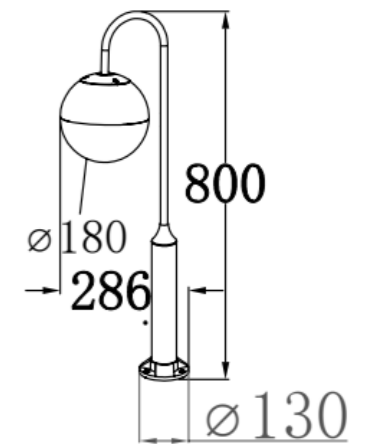

■ **GD-ABX020-3-E27-600**

IP Rating: IP65

Lumen:N/A

POWER:MAX.12W

Size: 265x190x600mm

Light source/Socket:E27

■ **GD-AWX147-3**

IP Rating: IP65

Lumen:300lm

POWER:6W

Size: 235x201x180mm

Light source/Socket:SMD2835

■ **GD-ABX147-5-600**

IP Rating: IP65

Lumen:300lm

POWER:6W

Size: 201x273x600mm

Light source/Socket:SMD2835

■ **GD-AWX147-8-E27**

IP Rating: IP65

Lumen:N/A

POWER:MAX.12W

Size: 201x230x245mm

Light source/Socket:E27

■ **GD-ABX147-10-600-E27**

IP Rating: IP65

Lumen:N/A

POWER:MAX.12W

Size:201x273x600mm

Light source/Socket:E27

■ **GD-AWX165-1**

IP Rating: IP65

Lumen:900lm

POWER:18W

Size: 180*282*470mm

Light source/Socket:SMD2835

■ **GD-ABX165-3-800**

IP Rating: IP65

Lumen:900lm

POWER:18W

Size: 180*286*800mm

Light source/Socket:SMD2835