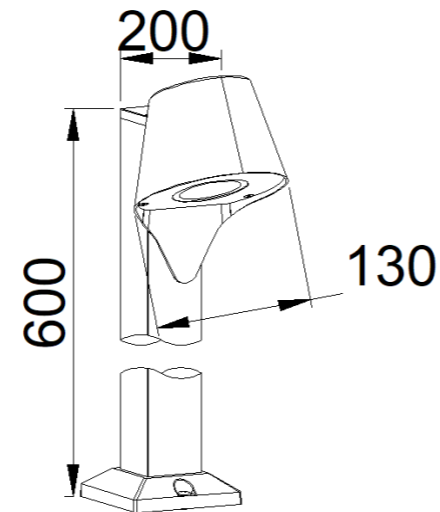

IP Rating: IP65

Lumen:N/A

POWER: MAX.7W

Size: 200x130x600mm

Light source/Socket:GU10

GLASS DIFFUSER

■ **GD-AWK347-GU10**

IP Rating: IP44