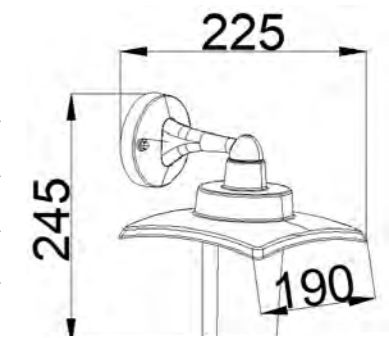

GD-AWX020-1

IP Rating: IP65
Lumen: 600lm
POWER: 12W
Size: 230x190x110mm
Light source/Socket: SMD28

GD-ABX020-2-600

IP Rating: IP65
Lumen: 600lm
POWER: 12W
Size: 265x190x600mm
Light source/Socket: SMD2835

GD-AWX020-3-E27

IP Rating: IP65
Lumen: N/A
POWER: MAX. 12W
Size: 245x225x190mm
Light source/Socket: E27

GD-ABX020-4-E27-600

IP Rating: IP65
Lumen: N/A
POWER: MAX. 12W
Size: 265x190x600mm
Light source/Socket: E27

GD-AWX020-5-E27

IP Rating: IP65
Lumen: N/A
POWER: MAX. 12W
Size: 235x225x190mm
Light source/Socket: E27