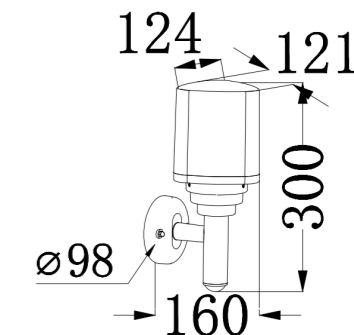

IP Rating: IP65

Lumen:N/A

POWER:MAX 12W

Size: 120x120x300mm

Light source/Socket:E27

■ **GD-AWX168-6-E27**

IP Rating: IP65

Lumen:N/A

POWER:MAX 12W

Size: 124x121x300mm

Light source/Socket:E27

■ **GD-AWX168-5**

IP Rating: IP65

Lumen:600lm

POWER:12W

Size: 120x120x300mm