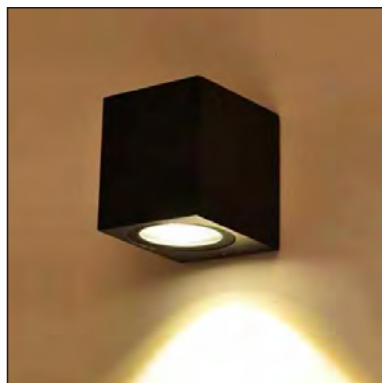

■ **GD-AWG15**

IP Rating: IP65
Lumen:500lm
POWER: 2x5W
Size: 150x68x82mm
Light source/Socket:COB