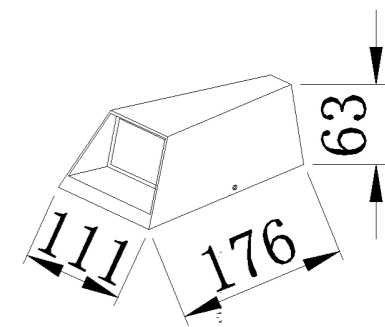

■ **GD-AWX044-3**

IP Rating: IP65
Lumen:220lm
POWER: 2x3W
Size: 176x111x63mm
Light source/Socket:COB