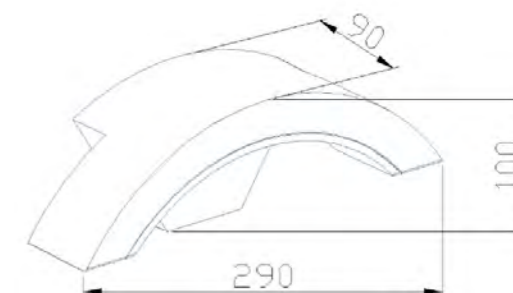

GLASS DIFFUSER

■ **GD-AWZ20**

IP Rating: IP65

Lumen:700lm

POWER:12W

Size: 90*100*290mm

Light source/Socket:SMD2835

■ **GD-ABX163-2-600**