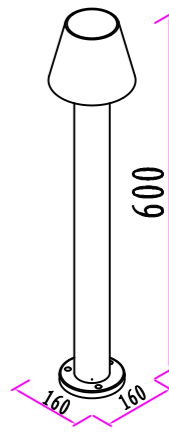

■ **GD-ABG04-600**

IP Rating: IP65

Lumen: 300lm

POWER: 7W

Size: 138×138×600mm

Light source/Socket: SMD 2835