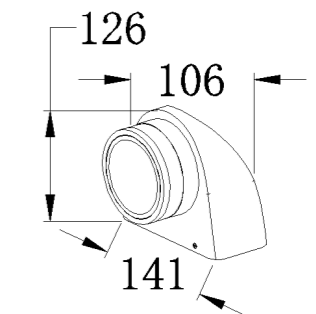

GD-AWX014-2

IP Rating: IP65
Lumen:800lm
POWER:2x7W
Size: 147x141x126mm
Light source/Socket:COB
GLASS DIFFUSER