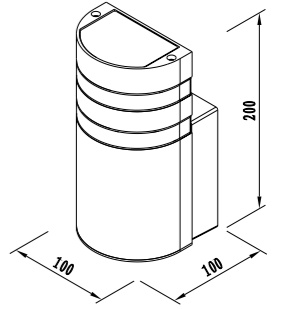

■ **GD-AWY39-E27**

IP Rating: IP44
Lumen: N/A
POWER: MAX. 10W
Size: 100x100x190mm
Light source/Socket: E27
PC DIFFUSER