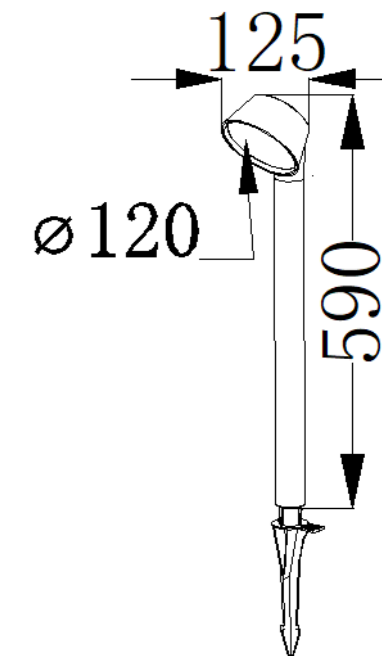

GD-ABX202-2-spike-600

IP Rating: IP65
Lumen:600lm
POWER: 12W
Size: 125*120*590mm
Light source/Socket:SMD2835
PC DIFFUSER