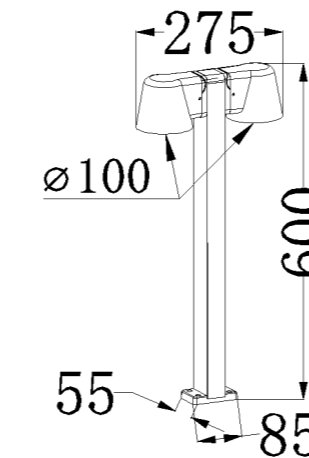

■ **GD-ABX033-4-600-COB**

IP Rating: IP65

Lumen:600lm

POWER: 5W*2

Size: 100*275*600mm

Light source/Socket:COB