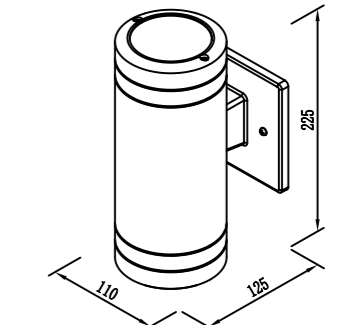

■ **GD-AWY32-GU10**

IP Rating: IP44
Lumen: N/A
POWER: 2xMAX.7W
Size: 110x125x225mm
Light source/Socket: GU10x2
PC DIFFUSER

■ **GD-AWY33-E27**

IP Rating: IP44
Lumen: N/A
POWER: MAX 10W
Size: 90x150x185mm
Light source/Socket: E27
PC DIFFUSER