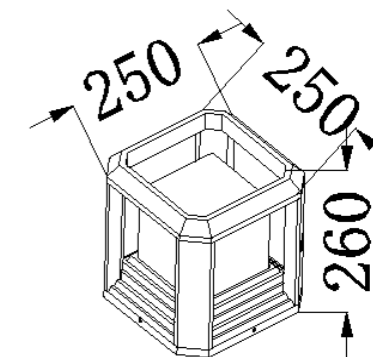

GD-ABX031-2-PC

IP Rating: IP65
Lumen:800lm
POWER: 18W
Size: 250x250x260mm
Light source/Socket:SMD2835
SINGLE LAYER PC DIFFUSER