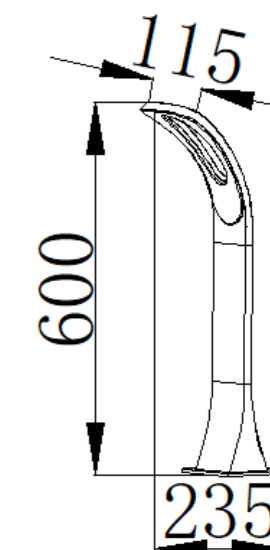

■ **GD-ABX195-2-600**

IP Rating: IP65
Lumen:900lm
POWER: 18W
Size: 115*235*600mm
Light source/Socket:SMD2835