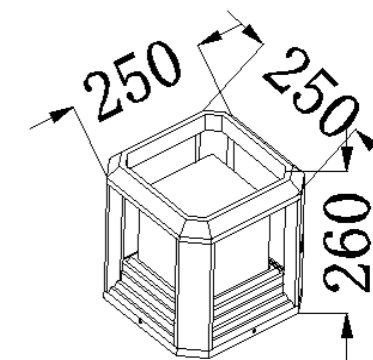

GD-ABX031-1-2PC

IP Rating: IP65
Lumen:800lm
POWER: 18W
Size: 250x250x260mm
Light source/Socket:SMD2835
DOUBLE LAYER PC DIFFUSER