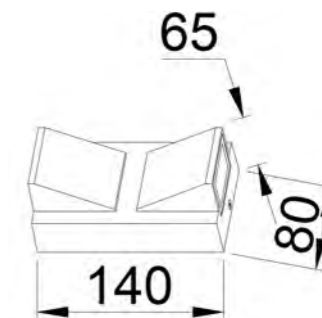

■ **GD-AWX105-1S**

IP Rating: IP65
Lumen:150lm
POWER:3W
Size: 80x80x65mm
Light source/Socket:COB