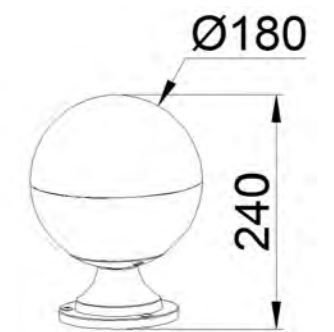

■ **GD-ABX135-3**

IP Rating: IP65
Lumen:900lm
POWER:18W
Size: 180x180x240mm
Light source/Socket:SMD2835