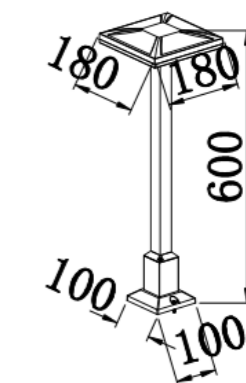

■ **GD-ABX090-2-600**

IP Rating: IP65
Lumen:1000lm
POWER: 18W
Size: 180x180x600mm
Light source/Socket:SMD 2835
PC DIFFUSER