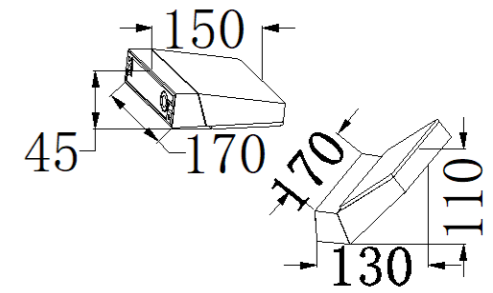

GD-AWX027-5-PC

IP Rating: IP65
Lumen:900lm
POWER: 18W
Size: 170x150x45mm
Light source/Socket:SMD2835
PC DIFFUSER