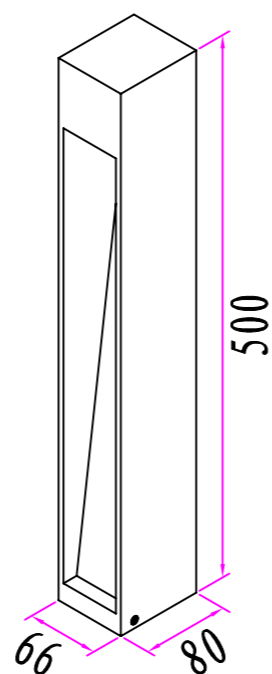

■ **GD-ABG05-500**

IP Rating: IP65

Lumen:200lm

POWER: 5W

Size:80×66×500mm

Light source/Socket:COB

GLASS DIFFUSER

LIGHTING FROM BACK AND FRONT

■ **GD-ABX145-2-600**

IP Rating: IP65

Lumen:400lm

POWER: 2x5W

Size:115x70x600mm

Light source/Socket:COB

GLASS DIFFUSER

LIGHTING FROM FRONT

■ **GD-ABX145-1-600**

IP Rating: IP65

Lumen:200lm

POWER: 5W

Size:115x70x600mm

Light source/Socket:COB

GLASS DIFFUSER

■ **GD-AWZ20**

IP Rating: IP65

Lumen:700lm

POWER:12W

Size: 90*100*290mm

Light source/Socket:SMD2835

■ **GD-ABX163-2-600**

IP Rating: IP65

Lumen:900lm

POWER:18W

Size: 69x153×600mm

Light source/Socket:SMD 2835

PC DIFFUSER

■ **GD-ABG01-600**

IP Rating: IP65

Lumen:300lm

POWER: 7W

Size: 153×57×600mm

Light source/Socket:COB

PC DIFFUSER

■ **GD-ABK1883-E27-500**

IP Rating: IP44

Lumen:N/A

POWER:MAX.15W

Size: 140×140×500mm

Light source/Socket::E27

PC DIFFUSER

■ **GD-ABG08-900**

IP Rating: IP65

Lumen:500lm

POWER: 7W

Size: :65×65×900mm

Light source/Socket:SMD 2835

PC DIFFUSER