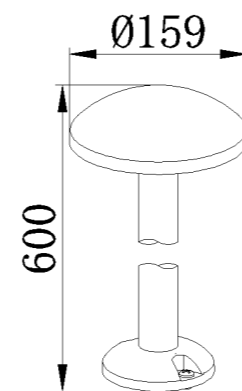

GD-ABX154-3-600

IP Rating: IP65
Lumen: 500lm
POWER: 2x5W
Size: 230x100x600mm
Light source/Socket: COB

Glass diffuser