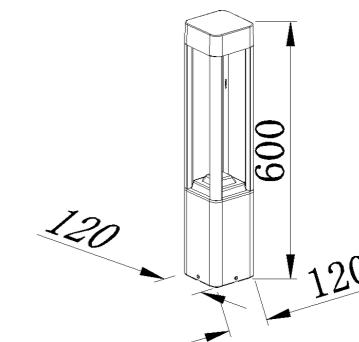

■ **GD-ABX002-1-600**

IP Rating: IP65

Lumen:600lm

POWER:10W

Size:108x155x600mm

Light source/Socket:COB

■ **GD-ABZ06sn-600**

IP Rating: IP65

Lumen:350lm

POWER:7W

Size:110x110x600mm

Light source/Socket:COB

■ **GD-ABZ06sn-GU10-600**

IP Rating: IP65

Lumen:N/A

POWER:MAX.7W

Size:110x110x600mm

Light source/Socket:GU10

■ **GD-AWX006-1**

IP Rating: IP65

Lumen:350lm

POWER:7W

Size:108x158x200mm

Light source/Socket:COB

■ **GD-ABX006-2-600**

IP Rating: IP65

Lumen:350lm

POWER:7W

Size:108x108x600mm

Light source/Socket:COB

■ **GD-ABX006-3-GU10-600**

IP Rating: IP65

Lumen:N/A

POWER:MAX.7W

Size:108x108x600mm

Light source/Socket:GU10

■ **GD-ABX061-1-200**

IP Rating: IP65

Lumen:250lm

POWER:5W

Size:121x140x207mm

Light source/Socket:COB

■ **GD-ABX061-2-600**

IP Rating: IP65

Lumen:250lm

POWER:5W

Size:165x183x600mm

Light source/Socket:COB

■ **GD-ABX110-1-600**

IP Rating: IP65

Lumen:600lm

POWER:12W

Size:120x120x600mm

Light source/Socket:SMD2835

■ **GD-ABX110-2-600**

IP Rating: IP65

Lumen:600lm

POWER:12W

Size:120x120x600mm

Light source/Socket:SMD2835