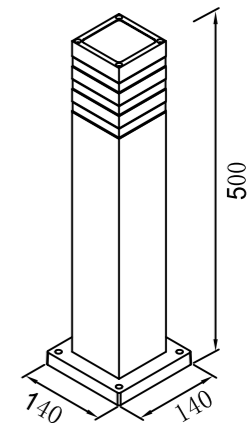

■ **GD-ABZ11-E27-600**

IP Rating: IP44
Lumen: N/A
POWER: MAX. 12W
Size: 150x150x600mm
Light source/Socket: E27
PC DIFFUSER