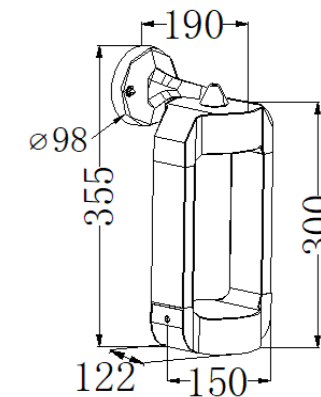

■ **GD-AWX115-4**

IP Rating: IP65
Lumen:300lm
POWER:7W
Size: 190x355x150mm
Light source/Socket:COB

■ **GD-ABX115-2-600**

IP Rating: IP65
Lumen:300lm
POWER:7W
Size: 150x122x600mm
Light source/Socket:COB

■ **GD-AWX115-3-E27**

IP Rating: IP65
Lumen:N/A
POWER:MAX.12W
Size: 190x355x150mm
Light source/Socket:E27

■ **GD-AWX115-6**

IP Rating: IP65
Lumen:300lm
POWER:7W
Size: 190x355x150mm
Light source/Socket:SMD2835

■ **GD-ABX115-1-600-E27**

IP Rating: IP65
Lumen:N/A
POWER:MAX.12W
Size: 150x122x600mm
Light source/Socket:E27

■ **GD-ABX115-5-600**

IP Rating: IP65
Lumen:300lm
POWER:7W
Size: 150x122x600mm
Light source/Socket:COB