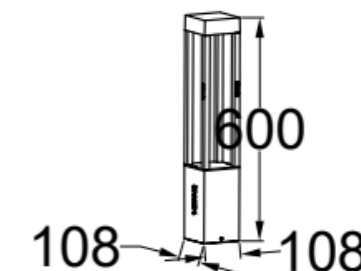

■ **GD-ABX110-3A-600**

IP Rating: IP65
Lumen:600lm
POWER:12W
Size:127x123x600mm
Light source/Socket:SMD2835

■ **GD-ABX110-3B-600**

IP Rating: IP65
Lumen:600lm
POWER:12W
Size:165x183x600mm
Light source/Socket:SMD2835

■ **GD-AWX110-4**

IP Rating: IP65
Lumen:600lm
POWER:12W
Size:152x180x300mm
Light source/Socket:SMD2835

■ **GD-AWX110-5**

IP Rating: IP65
Lumen:600lm
POWER:12W
Size:120x157x300mm
Light source/Socket:SMD2835

■ **GD-AWX110-6**

IP Rating: IP65
Lumen:600lm
POWER:12W
Size:126x146x300mm
Light source/Socket:SMD2835

■ **GD-ABX111-600**

IP Rating: IP65
Lumen:350lm
POWER:7W
Size:108x155x600mm
Light source/Socket:COB

■ **GD-ABX111A-600-GU10**

IP Rating: IP65
Lumen:N/A
POWER:MAX.7W
Size:108x155x600mm
Light source/Socket:GU10

■ **GD-ABX111B-600-GU10**

IP Rating: IP65
Lumen:N/A
POWER:MAX.7W
Size:108x155x600mm
Light source/Socket:GU10

■ **GD-ABZ06s-600**

IP Rating: IP65
Lumen:350lm
POWER:7W
Size:107x150x600mm
Light source/Socket:COB

■ **GD-ABX162-2-600**

IP Rating: IP65
Lumen:350lm
POWER:7W
Size:108x108x600mm
Light source/Socket:COB