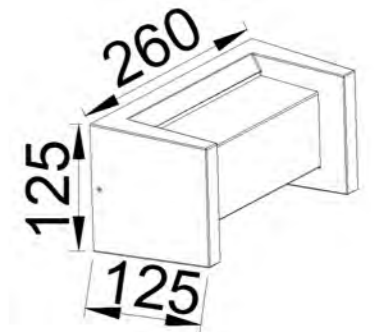

■ **GD-AWZ67-260**

IP Rating: IP65

Lumen:600lm

POWER:12W

Size: 260x125x125mm

Light source/Socket:SMD 2835

PC DIFFUSER