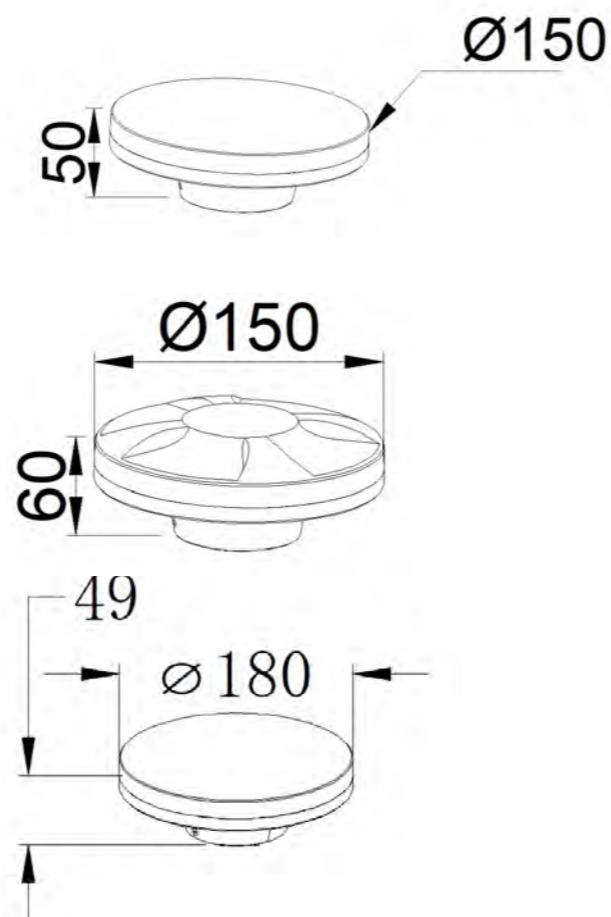

■ **GD-AWX066-1**
IP Rating: IP65
Lumen:600lm
POWER: 12W
Size: 150x150x50mm
Light source/Socket:SMD 2835
PC DIFFUSER

■ **GD-AWX066-2**
IP Rating: IP65
Lumen:600lm
POWER: 12W
Size: 150x150x60mm
Light source/Socket:SMD 2835
PC DIFFUSER

■ **GD-AWX008-1**
IP Rating: IP65
Lumen:800lm
POWER: 18W
Size: 180x180x49mm
Light source/Socket:SMD 2835