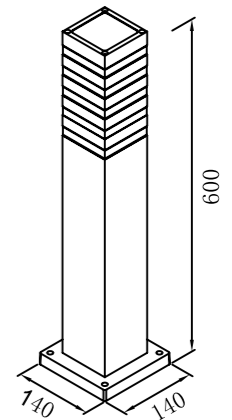

■ **GD-ABZ13-E27-3C-500**

IP Rating: Ip44
Lumen: N/A
POWER: MAX. 12W
Size: 140x140x500mm
Light source/Socket: E27
PC DIFFUSER