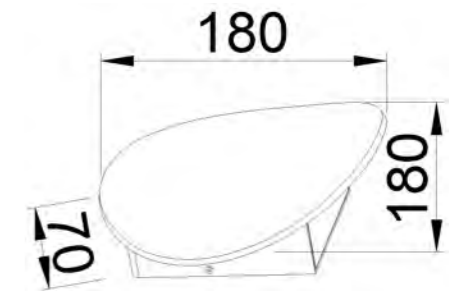

■ **GD-AWX180**

IP Rating: IP65
Lumen:800lm
POWER:18W
Size: 180*65*70mm
Light source/Socket:SMD 2835

■ **GD-AWX108-1-E27**

IP Rating: IP65
Lumen:N/A
POWER:MAX.18W
Size: 220x120x90mm
Light source/Socket:E27

■ **GD-AWX108-2-E27**

IP Rating: IP65
Lumen:N/A
POWER: MAX.18W
Size: 220x120x90mm
Light source/Socket:E27

■ **GD-AWX141**

IP Rating: IP65
Lumen:350lm
POWER:2x5W
Size: 250x100x100mm
Light source/Socket:COB

■ **GD-AWX128**

IP Rating: IP65
Lumen:600lm
POWER: 2x5W
Size: 180x180x70mm
Light source/Socket:COB