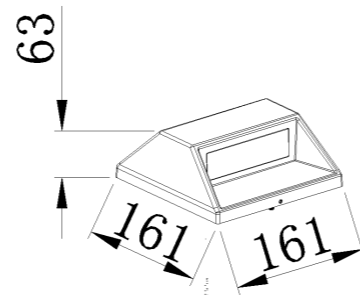

Size: 161x161x63mm

Light source/Socket:SMD2835

■ **GD-AWX112-4-D**

IP Rating: IP65

Lumen:600lm

POWER: 2x6W

Size: 161x161x63mm

Light source/Socket:SMD2835