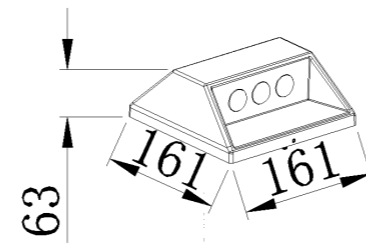

■ **GD-AWX112-2-D**

IP Rating: IP65

Lumen:600lm

POWER: 6x2W

Size: 161x161x63mm

Light source/Socket:COB