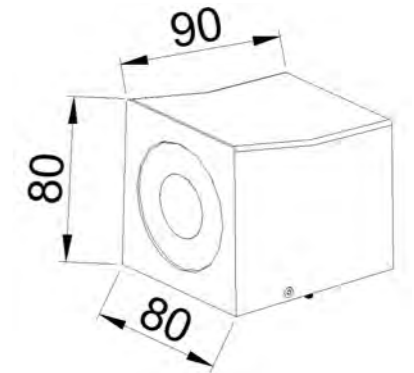

■ GD-AWY11-GU10

IP Rating: IP65

Lumen: N/A

POWER: MAX. 1x5W

Size: 90x80x80mm

Light source/Socket: GU10