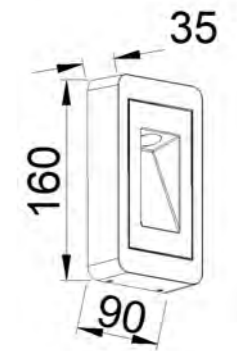

■ **GD-AWX123**

IP Rating: IP65
Lumen: 200lm
POWER: 12W
Size: 160x160x40mm
Light source/Socket: COB