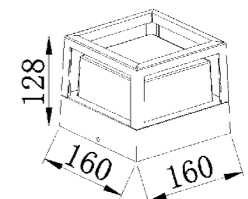

GD-AWX083-2

IP Rating: IP65

Lumen:800lm

POWER:12W

Size: 160x160x128mm

Light source/Socket:SMD 2835