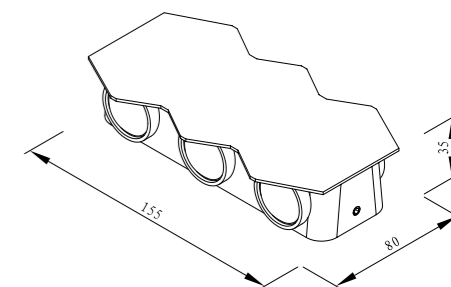

Size:125*125*575mm

Light source/Socket:SMD2835

GD-AWZ63-4

IP Rating: IP 54
 Lumen: 360lm
 POWER: 4W
 Size: 110*80*40mm
 Light source/Socket: SMD2835

GD-AWZ63-6

IP Rating: IP 54
 Lumen: 540lm
 POWER: 6W
 Size: 155*80*35mm
 Light source/Socket: SMD2835