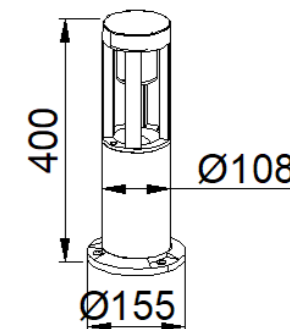

■ **GD-ABX111A-600-GU10**

IP Rating: IP65
Lumen:N/A
POWER:MAX.7W
Size:108x155x600mm
Light source/Socket:GU10