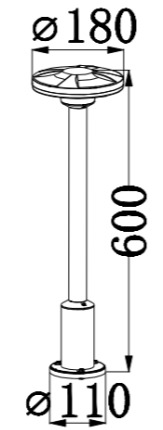

GD-ABX091-3-600

IP Rating: IP65
Lumen: 700lm
POWER: 12W
Size: 150x150x600mm
Light source/Socket: SMD 2835
PC DIFFUSER