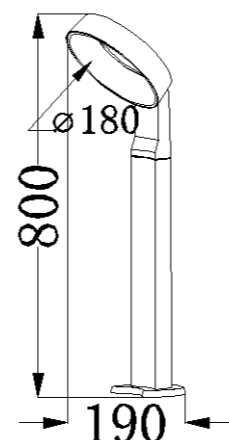

■ **GD-ABX034-1-600**

IP Rating: IP65
Lumen:600lm
POWER: 12W
Size: 180*190*800mm
Light source/Socket:SMD2835