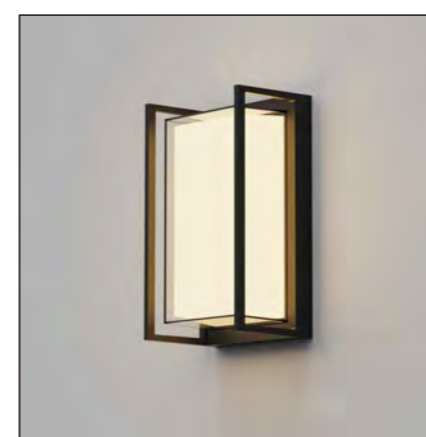

■ **GD-AWX016-1**

IP Rating: IP65
Lumen:800lm
POWER: 12W
Size: 145x100x245mm
Light source/Socket:SMD2835

■ **GD-AWX016-1-E27**

IP Rating: IP65
Lumen:N/A
POWER: MAX.12W
Size: 145x100x245mm
Light source/Socket:E27

■ **GD-AWX016-2**

IP Rating: IP65
Lumen:800lm
POWER: 12W
Size: 145x100x245mm
Light source/Socket:SMD2835

■ **GD-AWX016-2-E27**

IP Rating: IP65
Lumen:N/A
POWER: MAX.12W
Size: 145x100x245mm
Light source/Socket:E27