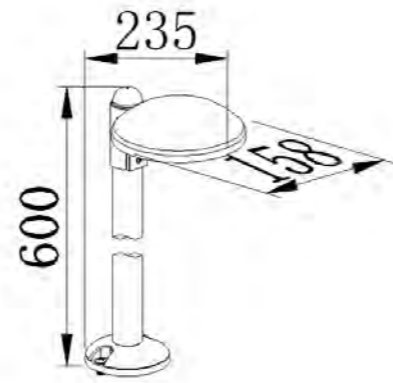

ROTATABLE HEAD

GD-AWX153-3

IP Rating: IP65
 Lumen: 350lm
 POWER: 7W
 Size: 158x158x130mm
 Light source/Socket: SMD2835

ROTATABLE HEAD

GD-AWX154-1

IP Rating: IP65
 Lumen: 250lm
 POWER: 5W
 Size: 100x100x52mm
 Light source/Socket: COB
 Glass diffuser

GD-ABX153-4-600

IP Rating: IP65
 Lumen: 350lm
 POWER: 7W
 Size: 158x235x600mm
 Light source/Socket: SMD2835

ROTATABLE HEAD

GD-ABX154-2-600

IP Rating: IP65
 Lumen: 250lm
 POWER: 5W
 Size: 165x100x600mm
 Light source/Socket: COB
 Glass diffuser