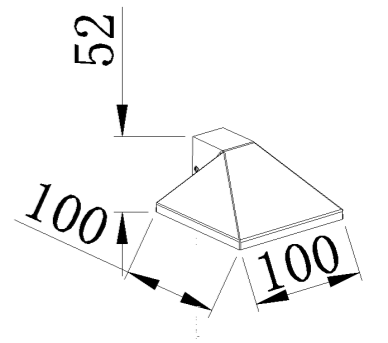

ROTATABLE HEAD

GD-AWX153-3

IP Rating: IP65
 Lumen: 350lm
 POWER: 7W
 Size: 158x158x130mm
 Light source/Socket: SMD2835

ROTATABLE HEAD

GD-AWX154-1

IP Rating: IP65
 Lumen: 250lm
 POWER: 5W
 Size: 100x100x52mm
 Light source/Socket: COB
 Glass diffuser