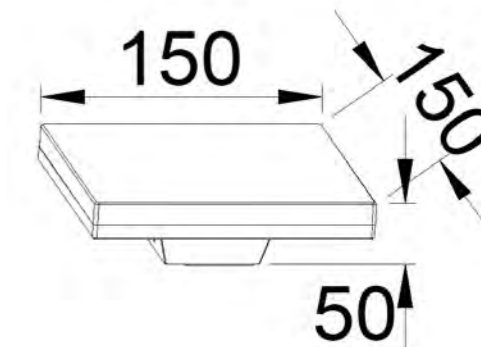

■ **GD-AWX064-2**
IP Rating: IP65
Lumen:600lm
POWER: 12W
Size: 150x150x55mm
Light source/Socket:SMD 2835
PC DIFFUSER