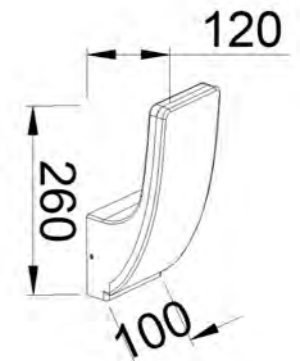

■ **GD-ABX131-2-600**

IP Rating: IP65

Lumen:900lm

POWER: 18W

Size: 120x100x600mm

Light source/Socket:SMD 2835

PC DIFFUSER