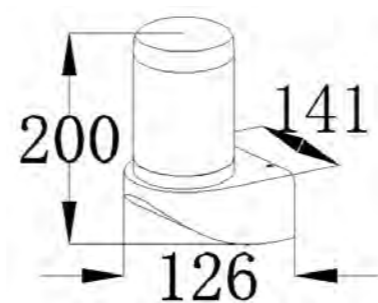

CE ROHS

■ **GD-AWX073-1**

IP Rating: IP65
 Lumen:500lm
 POWER:10W
 Size: 200*126*141mm
 Light source/Socket:SMD 2835

■ **GD-AWX073-1**

IP Rating: IP65
 Lumen:1000lm
 POWER:10W*2
 Size: 330*126*141mm
 Light source/Socket:SMD 2835