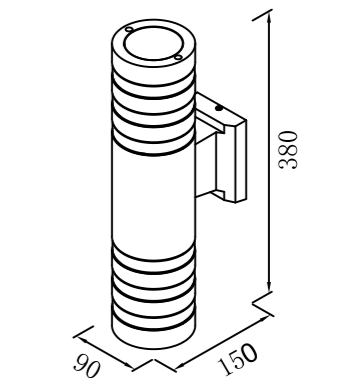

■ **GD-AWY31-GU10**

IP Rating: IP44
Lumen: N/A
POWER: MAX.7W
Size: 90x150x180mm
Light source/Socket: GU10
PC DIFFUSER

■ **GD-AWY32-GU10**

IP Rating: IP44
Lumen: N/A
POWER: 2xMAX.7W
Size: 110x125x225mm
Light source/Socket: GU10x2
PC DIFFUSER

■ **GD-AWY33-E27**

IP Rating: IP44
Lumen: N/A
POWER: MAX 10W
Size: 90x150x185mm
Light source/Socket: E27
PC DIFFUSER

■ **GD-AWY34-E27**

IP Rating: IP44
Lumen: N/A
POWER: 2xMAX10W
Size: 90x150x310mm
Light source/Socket: E27x2
PC DIFFUSER

■ **GD-AWZ111-2-3C-E27**

IP Rating: IP44
Lumen: N/A
POWER: 2xMAX 12W
Size: 90x150x360mm
Light source/Socket: E27x2
PC DIFFUSER