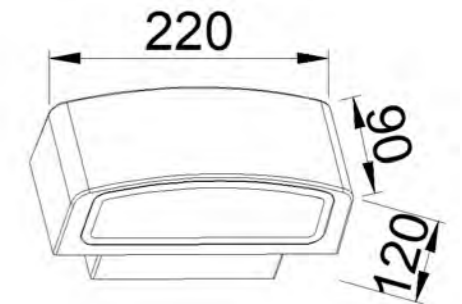

■ **GD-AWX141**

IP Rating: IP65
Lumen:350lm
POWER:2x5W
Size: 250x100x100mm
Light source/Socket:COB