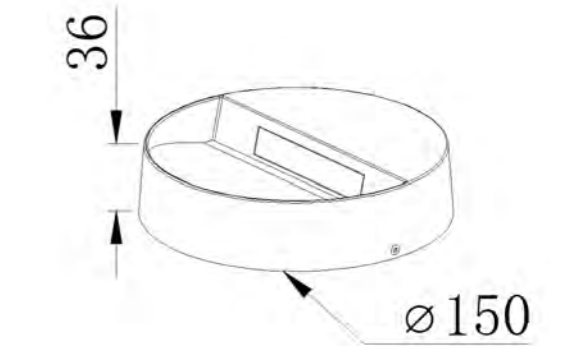

■ **GD-AWZ94**

IP Rating: IP65
Lumen:180lm
POWER: 5W
Size: 150x150x36mm
Light source/Socket:SMD2835

■ **GD-AWZ95**

IP Rating: IP65
Lumen:180lm
POWER: 5W
Size: 150x150x36mm
Light source/Socket:SMD 2835

■ **GD-AWZ96**

IP Rating: IP65
Lumen:200lm
POWER: 5W
Size: 200x90x36mm
Light source/Socket:SMD 2835

■ **GD-AWX010-1**

IP Rating: IP65
Lumen:150lm
POWER: 5W
Size: 80x80x48mm
Light source/Socket:COB

■ **GD-AWX010-2**

IP Rating: IP65
Lumen:150lm
POWER: 5W
Size: 100x100x48mm
Light source/Socket:COB

■ **GD-AWX011**

IP Rating: IP65
Lumen:200lm
POWER: 6W
Size: 320x79x70mm
Light source/Socket:SMD 2835