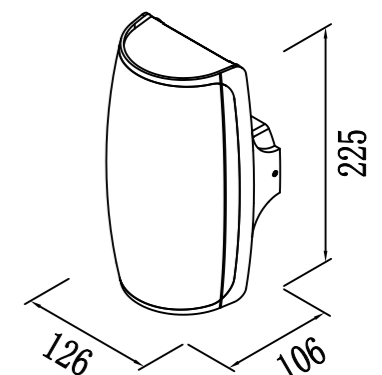

■ **GD-AWZ12**

IP Rating: IP65
Lumen: 800lm
POWER: 12W
Size: 126x106x225mm
Light source/Socket: SMD2835