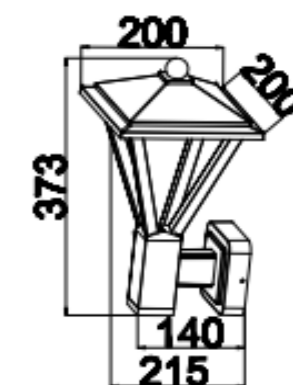

GD-AWX144

IP Rating: IP65
 Lumen:1000lm
 POWER:2x10W
 Size: 120x120x120mm
 Light source/Socket:SMD2835
 GLASS DIFFUSER

■ **GD-AWX129-2**

IP Rating: IP65
 Lumen:600lm
 POWER:12W
 Size: 200x200x373mm
 Light source/Socket:SMD 2835
 PC DIFFUSER