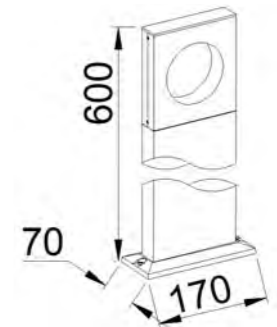

GD-ABX126-3A-600

IP Rating: IP 65
Lumen:600lm
POWER:6W*2
Size: 70*170*600mm
Light source/Socket:SMD 2835