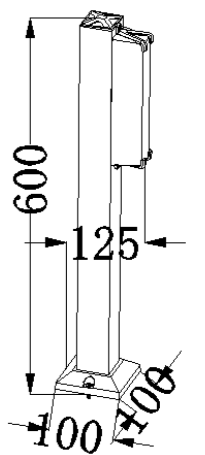

Light source/Socket:SMD2835

■ **GD-ABX032-3**

IP Rating: IP65

Lumen:700lm

POWER: 12W

Size: 55x125x600mm

Light source/Socket:SMD2835

■ **GD-ABX032-5**