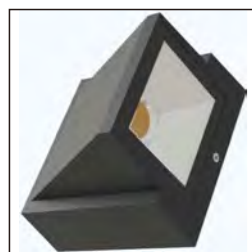

■ **GD-AWX137-1**

IP Rating: IP65
Lumen:300lm
POWER:7W
Size: 100x100x80mm
Light source/Socket:COB

■ **GD-AWX137-2**

IP Rating: IP65
Lumen:600lm
POWER: 2x7W
Size: 200x105x80mm
Light source/Socket:COB

CE ROHS

■ **GD-AWX049-1**

IP Rating: IP65
Lumen:150lm
POWER:3W
Size: 90x90x65mm
Light source/Socket:COB

■ **GD-AWX049-2**

IP Rating: IP65
Lumen:300lm
POWER: 2x3W
Size: 160x90x65mm
Light source/Socket:COB

■ **GD-AWX105-1**

IP Rating: IP65
Lumen:150lm
POWER:3W
Size: 80x80x65mm
Light source/Socket:COB

■ **GD-AWX105-2**

IP Rating: IP65
Lumen:300lm
POWER: 2x3W
Size: 140x80x65mm
Light source/Socket:COB

■ **GD-AWX105-1S**

IP Rating: IP65
Lumen:150lm
POWER:3W
Size: 80x80x65mm
Light source/Socket:COB

■ **GD-AWX105-2S**

IP Rating: IP65
Lumen:300lm
POWER: 2x3W
Size: 140x80x65mm
Light source/Socket:COB

CE ROHS