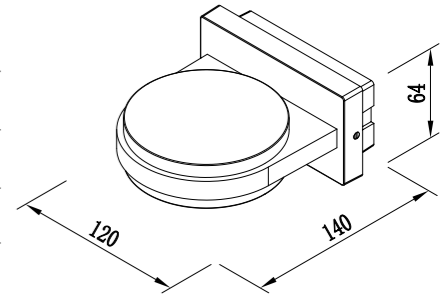

■ **GD-AWK01**

IP Rating: IP65

Lumen:800lm

POWER: 12W

Size: 140x120x64mm

Light source/Socket:SMD2835