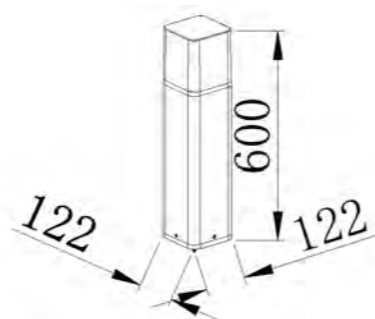

GD-ABX156-1-600

IP Rating: IP65
Lumen: 600lm
POWER: 12W
Size: 122x122x600mm
Light source/Socket: SMD2835