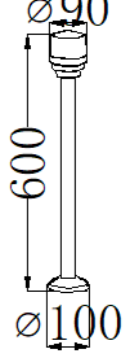

GD-ABX169-7-600

IP Rating: IP65
Lumen:320lm
POWER:7W
Size: 90x100x600mm
Light source/Socket:SMD2835