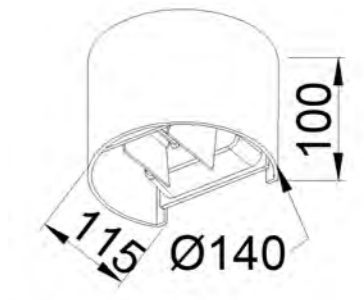

GD-AWZ30-R-G9

IP Rating: IP65
Lumen:N/A
POWER: MAX.5W
Size: 140x115x100mm
Light source/Socket:G9
GLASS DIFFUSER