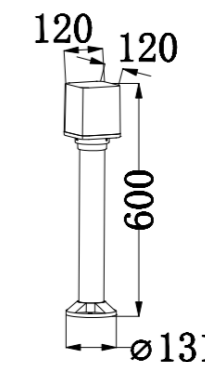

■ **GD-ABX168-4-600**

IP Rating: IP65

Lumen:600lm

POWER:12W

Size: 124x121x600mm

Light source/Socket:SMD2835