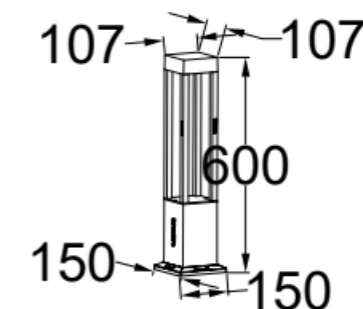

■ **GD-ABX162-2-600**

IP Rating: IP65
Lumen:350lm
POWER:7W
Size:108x108x600mm
Light source/Socket:COB