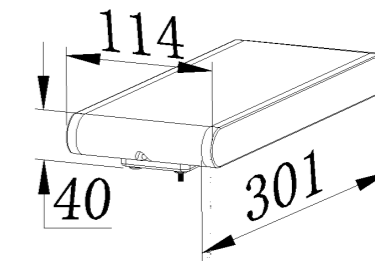

BIG SIZE

■ **GD-AWX019**

IP Rating: IP65
 Lumen:1200lm
 POWER: 2x12W
 Size: 301x98x40mm
 Light source/Socket:SMD 2835
 GLASS DIFFUSER

■ **GD-AWX019-PC**

IP Rating: IP65
 Lumen:1200lm
 POWER: 2x12W
 Size: 301x114x40mm
 Light source/Socket:SMD 2835
 PC DIFFUSER