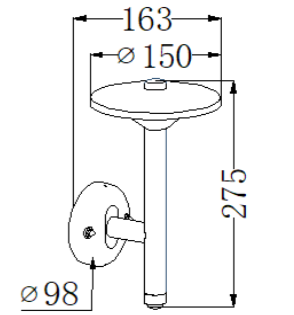

GD-AWX171-3

IP Rating: IP65
Lumen:350lm
POWER:7W
Size: 150x163x280mm
Light source/Socket:SMD2835