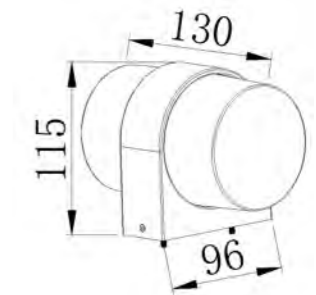

GD-AWX014-1

IP Rating: IP65
Lumen:400lm
POWER:7W
Size: 141x106x126mm
Light source/Socket:COB
GLASS DIFFUSER