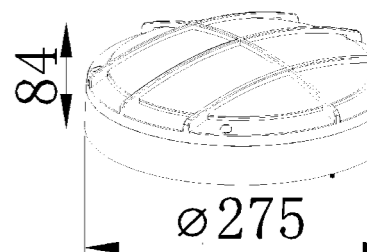

■ **GD-AWX055-3**

IP Rating: IP65
Lumen: 1100lm
POWER: 18W
Size: 275x275x84mm
Light source/Socket: SMD 2835