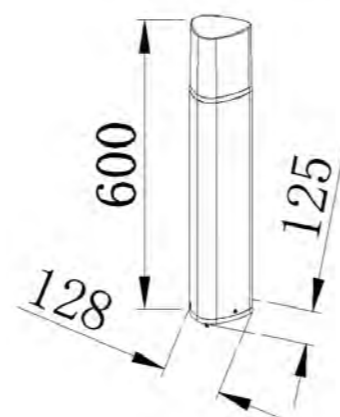

GD-ABX156-3-600

IP Rating: IP65
Lumen: 600lm
POWER: 12W
Size: 128x125x600mm
Light source/Socket: SMD2835