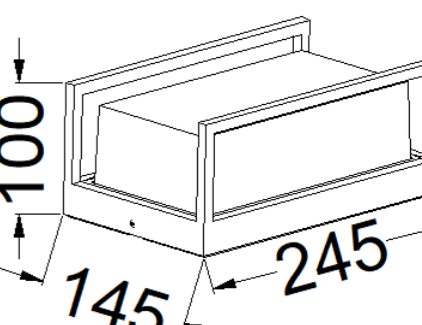

■ **GD-AWX016-1**

IP Rating: IP65
Lumen:800lm
POWER: 12W
Size: 145x100x245mm
Light source/Socket:SMD2835

■ **GD-AWX016-1-E27**

IP Rating: IP65
Lumen:N/A
POWER: MAX.12W
Size: 145x100x245mm
Light source/Socket:E27

■ **GD-AWX016-2**

IP Rating: IP65
Lumen:800lm
POWER: 12W
Size: 145x100x245mm
Light source/Socket:SMD2835

■ **GD-AWX016-2-E27**

IP Rating: IP65
Lumen:N/A
POWER: MAX.12W
Size: 145x100x245mm
Light source/Socket:E27