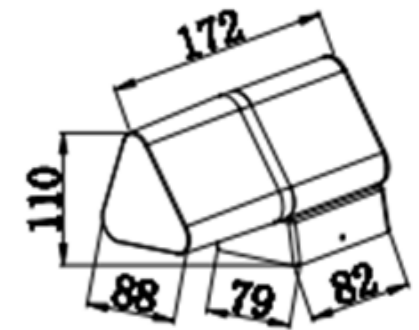

■ **GD-AWX074-2**

IP Rating: IP65
Lumen:300lm
POWER: 6W
Size: 88x110x172mm
Light source/Socket:SMD2835