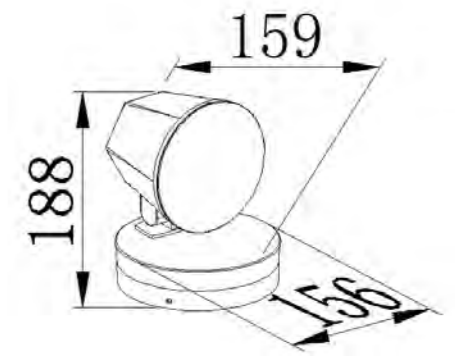

GD-AWX153-1A

IP Rating: IP65
Lumen:600lm
POWER: 2*6W
Size: 159x156x188mm
Light source/Socket:SMD2835
LIGHTING UPWARD AND DOWNWARD
ROTATABLE HEAD