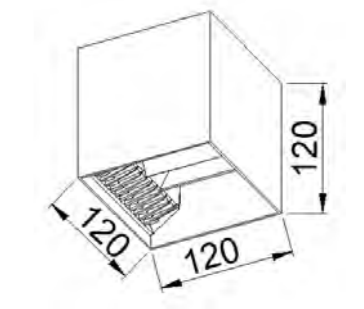

GD-AWX144

IP Rating: IP65
Lumen:1000lm
POWER:2x10W
Size: 120x120x120mm
Light source/Socket:SMD2835
GLASS DIFFUSER