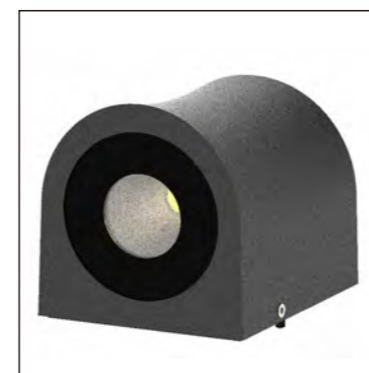

■ GD-AWY11

IP Rating: IP65

Lumen: 250lm

POWER: 1x5W

Size: 90x80x80mm

Light source/Socket: COB

■ GD-AWY11-GU10

IP Rating: IP65

Lumen: N/A

POWER: MAX. 1x5W

Size: 90x80x80mm

Light source/Socket: GU10

■ GD-AWZ153-1

IP Rating: IP65

Lumen: 250lm

POWER: 1x5W

Size: 90x80x80mm

Light source/Socket: COB

■ GD-AWZ153-1-GU10

IP Rating: IP65

Lumen: N/A

POWER: MAX. 1x5W

Size: 90x80x80mm

Light source/Socket: GU10