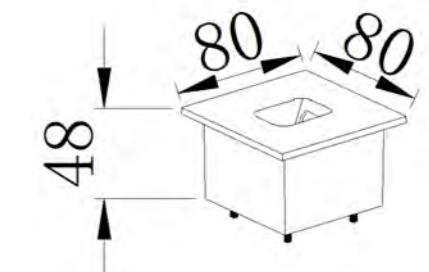

■ **GD-AWZ94**

IP Rating: IP65
Lumen:180lm
POWER: 5W
Size: 150x150x36mm
Light source/Socket:SMD2835

■ **GD-AWZ95**

IP Rating: IP65
Lumen:180lm
POWER: 5W
Size: 150x150x36mm
Light source/Socket:SMD 2835

■ **GD-AWZ96**

IP Rating: IP65
Lumen:200lm
POWER: 5W
Size: 200x90x36mm
Light source/Socket:SMD 2835

■ **GD-AWX010-1**

IP Rating: IP65
Lumen:150lm
POWER: 5W
Size: 80x80x48mm
Light source/Socket:COB

■ **GD-AWX010-2**

IP Rating: IP65
Lumen:150lm
POWER: 5W
Size: 100x100x48mm
Light source/Socket:COB

■ **GD-AWX011**

IP Rating: IP65
Lumen:200lm
POWER: 6W
Size: 320x79x70mm
Light source/Socket:SMD 2835