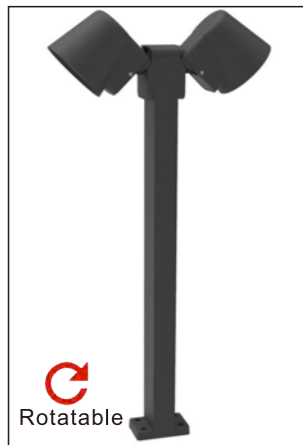

■ **GD-ABX033-3-600-GU10**

IP Rating: IP65

Lumen:N/A

POWER: MAX 5W

Size: 155*100*600mm

Light source/Socket:GU10