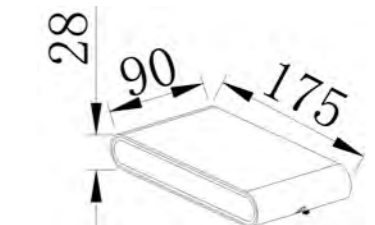

■ **GD-AWZ04-PC**

IP Rating: IP65
Lumen:800lm
POWER: 2x6W
Size: 175x106x28mm
Light source/Socket:SMD 2835
PC DIFFUSER