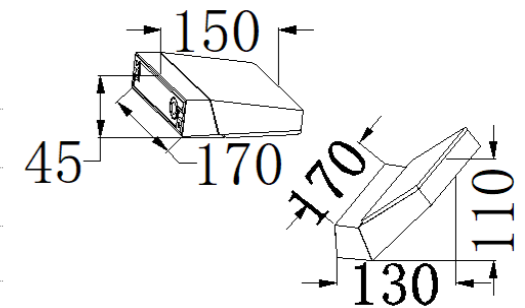

GD-AWX027-6-GL

IP Rating: IP65
Lumen:1000lm
POWER: 18W
Size: 170x150x45mm
Light source/Socket:COB
GLASS DIFFUSER