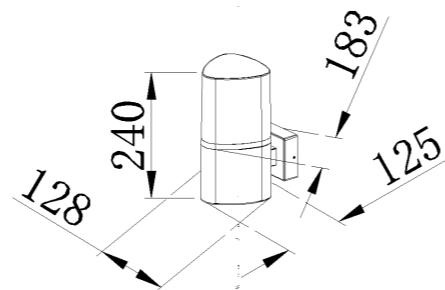

■ **GD-AWX156-9**

IP Rating: IP65
Lumen:600lm
POWER: 12W
Size: 120x157x240mm
Light source/Socket:SMD 2835

■ **GD-AWX156-10-E27**

IP Rating: IP65
Lumen:N/A
POWER: MAX.12W
Size: 120x157x240mm
Light source/Socket:E27

■ **GD-AWX156-11**

IP Rating: IP65
Lumen:600lm
POWER: 12W
Size: 240x183x240mm
Light source/Socket:SMD 2835

CE ROHS

■ **GD-ABX156-12-E27**

IP Rating: IP65
Lumen:N/A
POWER: MAX.12W
Size: 240x183x240mm
Light source/Socket:E27

■ **GD-AWX156-13**

IP Rating: IP65
Lumen:1200lm
POWER: 2x12W
Size: 120x157x373mm
Light source/Socket:SMD2835

■ **GD-AWX156-14-E27**

IP Rating: IP65
Lumen:N/A
POWER: 2xMAX.12W
Size: 120x157x373mm
Light source/Socket:E27

■ **GD-AWX156-15**

IP Rating: IP65
Lumen:1200lm
POWER: 2x12W
Size: 128x183x373mm
Light source/Socket:SMD2835

■ **GD-AWX156-16-E27**

IP Rating: IP65
Lumen:N/A
POWER: 2xMAX.12W
Size: 128x183x373mm
Light source/Socket:E27

CE ROHS