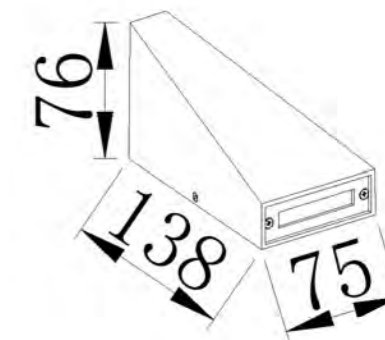

■ **GD-AWZ14**

IP Rating: IP65
Lumen:200lm
POWER: 2x3W
Size: 138x75x76mm
Light source/Socket:COB