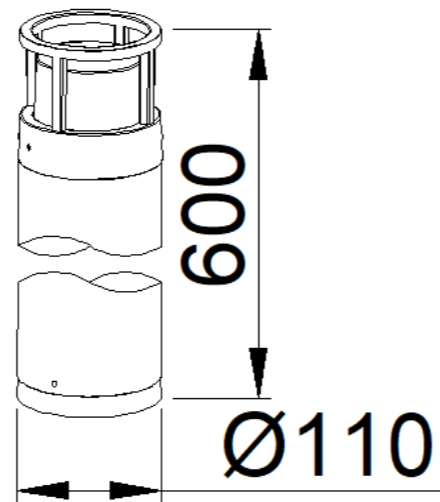

CE ROHS

SMALLER VERSION

GD-AWX068-1

IP Rating: IP65

Lumen:250lm

POWER:6W

Size: 108 x 108 x 110mm

Light source/Socket:SMD 2835

GD-AWX069-2

IP Rating: IP65

Lumen:250lm

POWER: 6W

Size: 108x108x110mm

Light source/Socket:SMD 2835

GD-AWX069-1

IP Rating: IP65

Lumen:250lm

POWER: 6W

Size:110x110x110mm

Light source/Socket:SMD 2835

GD-AWX068-2

IP Rating: IP65

Lumen:400lm

POWER: 6W

Size: 110x110x105mm

Light source/Socket:SMD 2835

CE ROHS

BIGGER VERSION

GD-AWX083-1

IP Rating: IP65

Lumen:800lm

POWER: 12W

Size: 160x160x134mm

Light source/Socket:SMD 2835

GD-AWX084-2

IP Rating: IP65

Lumen:800lm

POWER: 12W

Size: 170x170x130mm

Light source/Socket:SMD 2835

GD-AWX084-1

IP Rating: IP65

Lumen:600lm

POWER: 12W

Size: 170x170x134mm

Light source/Socket:SMD 2835

GD-AWX083-2

IP Rating: IP65

Lumen:800lm

POWER:12W

Size: 160x160x128mm

Light source/Socket:SMD 2835