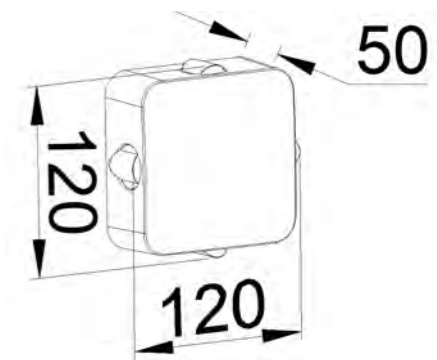

■ **GD-AWX122**

IP Rating: IP65
Lumen: 150lm
POWER: 3W
Size: 160x90x35mm
Light source/Socket: COB

■ **GD-AWX123**

IP Rating: IP65
Lumen: 200lm
POWER: 12W
Size: 160x160x40mm
Light source/Socket: COB

■ **GD-AWX124**

IP Rating: IP65
Lumen: 200lm
POWER: 12W
Size: 120x120x50mm
Light source/Socket: COB

■ **GD-AWX152-2**

IP Rating: IP65
Lumen: 300lm
POWER: 7W
Size: 180x180x53mm
Light source/Socket: SMD2835

■ **GD-AWZ12**

IP Rating: IP65
Lumen: 800lm
POWER: 12W
Size: 126x106x225mm
Light source/Socket: SMD2835