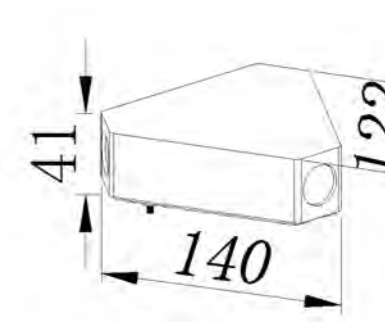

■ **GD-AWX046-1**

IP Rating: IP65
Lumen:240lm
POWER: 3x2W
Size: 140x122x41mm
Light source/Socket:COB