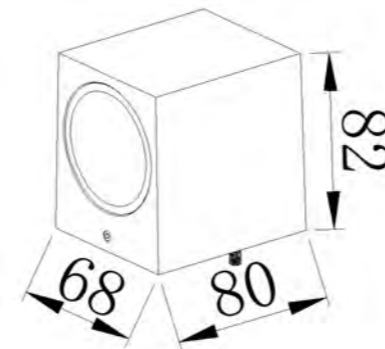

■ **GD-AWG09**

IP Rating: IP65
Lumen:300lm
POWER: 5W
Size: 50x102x270mm
Light source/Socket:COB