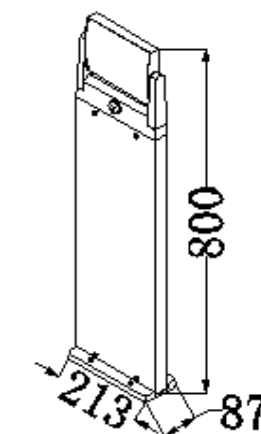

GD-ABX057-2

IP Rating: IP65
 Lumen: 1000lm
 POWER: 18W
 Size: 87x213x800mm
 Light source/Socket: SMD2835

GD-ABX057-2-SEN

IP Rating: IP65
 Lumen: 1000lm
 POWER: 18W
 Size: 87x213x800mm
 Light source/Socket: SMD2835
 WITH PIR SENSOR