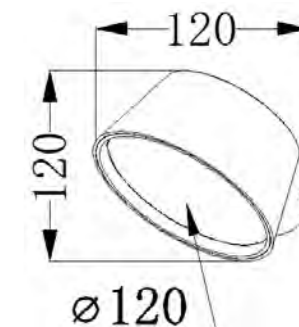

GD-AWX202-1

IP Rating: IP65
Lumen:600lm
POWER: 12W
Size: 120*120*120mm
Light source/Socket:SMD2835
PC DIFFUSER