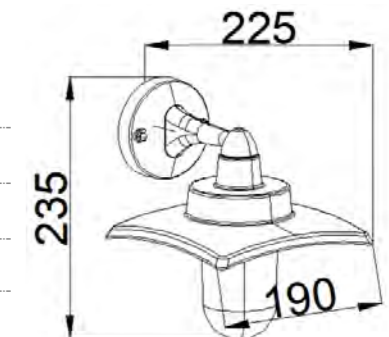

GD-AWX020-5-E27

IP Rating: IP65
Lumen: N/A
POWER: MAX. 12W
Size: 235x225x190mm
Light source/Socket: E27