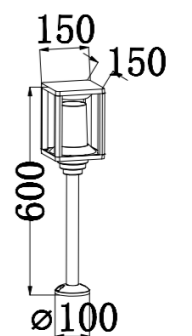

■ **GD-ABX167-4-600**

IP Rating: IP65

Lumen:300lm

POWER:7W

Size: 165x165x600mm

Light source/Socket:SMD2835