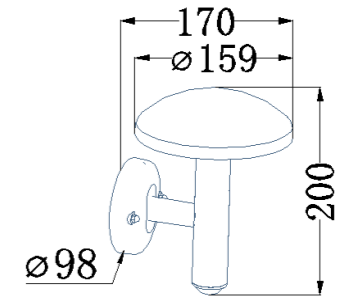

GD-AWX171-1

IP Rating: IP65
Lumen:300lm
POWER:7W
Size: 170x159x200mm
Light source/Socket:SMD2835

GD-AWX171-2

IP Rating: IP65
Lumen:350lm
POWER:7W
Size: 150x163x275mm
Light source/Socket:SMD2835