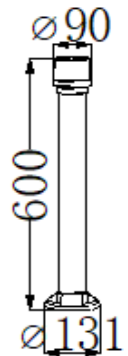

GD-ABX169-3-600

IP Rating: IP65
Lumen:320lm
POWER:7W
Size: 90x100x600mm
Light source/Socket:SMD2835