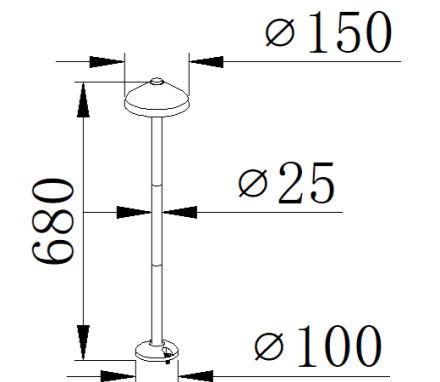

GD-ABX135-5-600

IP Rating: IP65
Lumen:1800lm
POWER:2x18W
Size: 180x424x600mm
Light source/Socket:SMD2835

GD-ABX022-2-600

IP Rating: IP65
Lumen:800lm
POWER:2x6W
Size: 130x375x600mm
Light source/Socket:SMD2835

GD-ABX170-1-600

IP Rating: IP65
Lumen:900lm
POWER:18W
Size: 180x180x600mm
Light source/Socket:SMD2835

GD-AWX170-2

IP Rating: IP65
Lumen:900lm
POWER:18W
Size: 180x183x305mm
Light source/Socket:SMD2835

GD-AWX170-3

IP Rating: IP65
Lumen:900lm
POWER:18W
Size: 180x183x292mm
Light source/Socket:SMD2835

CE ROHS

GD-AWX171-1

IP Rating: IP65
Lumen:300lm
POWER:7W
Size: 170x159x200mm
Light source/Socket:SMD2835

GD-AWX171-2

IP Rating: IP65
Lumen:350lm
POWER:7W
Size: 150x163x275mm
Light source/Socket:SMD2835

GD-AWX171-3

IP Rating: IP65
Lumen:350lm
POWER:7W
Size: 150x163x280mm
Light source/Socket:SMD2835

GD-ABX155-1-600

IP Rating: IP65
Lumen:300lm
POWER:6W
Size: 150x150x680mm
Light source/Socket:SMD2835

GD-ABX155-2-600

IP Rating: IP65
Lumen:300lm
POWER:6W
Size: 150x150x680mm
Light source/Socket:SMD2835

CE ROHS