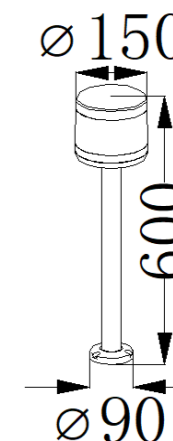

■ **GD-ABX201-2D-E27-600**

IP Rating: IP65
Lumen:N/A
POWER: MAX 40
Size: 150*90*590mm
Light source/Socket:E27