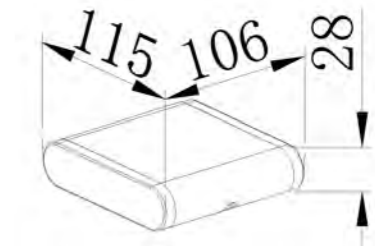

SMALL SIZE

■ **GD-AWZ05**

IP Rating: IP65
 Lumen:400lm
 POWER: 2x3W
 Size: 115x90x28mm
 Light source/Socket:SMD 2835
 GLASS DIFFUSER

■ **GD-AWZ05-PC**

IP Rating: IP65
 Lumen:400lm
 POWER: 2x3W
 Size: 115x106x28mm
 Light source/Socket:SMD 2835
 PC DIFFUSER