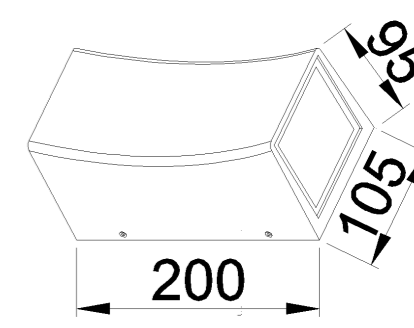

■ **GD-AWZ153**

IP Rating: IP65
Lumen:500lm
POWER: 2x5W
Size: 160x80x80mm
Light source/Socket:COB