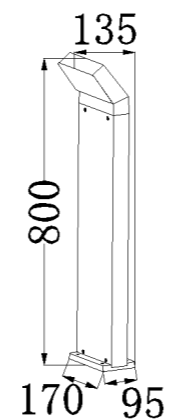

GD-ABX027-1-PC-800

IP Rating: IP65
Lumen:900lm
POWER: 18W
Size: 135x170x800mm
Light source/Socket:SMD2835
PC DIFFUSER

GD-ABX027-2-GL-800

IP Rating: IP65
Lumen:1000lm
POWER: 18W
Size: 135x170x800mm
Light source/Socket:SMD2835
GLASS DIFFUSER

GD-ABX027-3-PC-800

IP Rating: IP65
Lumen:900lm
POWER: 18W
Size: 135x170x800mm
Light source/Socket:SMD2835
PC DIFFUSER

GD-ABX027-4-GL-800

IP Rating: IP65
Lumen:1000lm
POWER: 18W
Size: 135x170x800mm
Light source/Socket:SMD2835
GLASS DIFFUSER

GD-AWX202-1

IP Rating: IP65
Lumen:600lm
POWER: 12W
Size: 120*120*120mm
Light source/Socket:SMD2835
PC DIFFUSER

GD-ABX202-2-600

IP Rating: IP65
Lumen:600lm
POWER: 12W
Size: 125*120*600mm
Light source/Socket:SMD2835
PC DIFFUSER

GD-ABX202-2-spike-600

IP Rating: IP65
Lumen:600lm
POWER: 12W
Size: 125*120*590mm
Light source/Socket:SMD2835
PC DIFFUSER