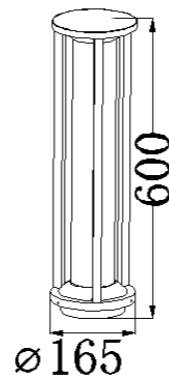

■ **GD-ABX062-7**

IP Rating: IP65
Lumen:350lm
POWER:7W
Size:150x150x600mm
Light source/Socket:COB