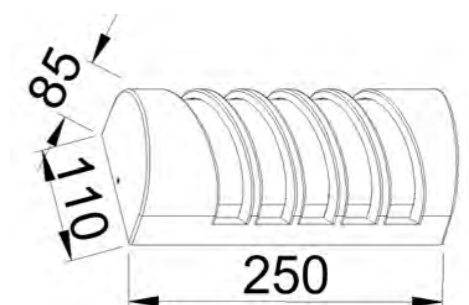

■ **GD-AWY43-E27**

IP Rating: IP65

Lumen:N/A

POWER:MAX.18W

Size: 250x110x85mm

Light source/Socket:E27

CE ROHS

■ **GD-AWY43**

IP Rating: IP65

Lumen:600lm

POWER: 12W

Size: 250x110x85mm

Light source/Socket:SMD 2835

■ **GD-AWX102-2-E27**

IP Rating: IP65

Lumen:N/A

POWER:MAX.18W

Size: 250x110x85mm

Light source/Socket:E27

■ **GD-AWX102-2**

IP Rating: IP65

Lumen:600lm

POWER: 12W

Size: 250x110x85mm

Light source/Socket:SMD2835

■ **GD-AWY44-E27**

IP Rating: IP65

Lumen:N/A

POWER:MAX.18W

Size: 250x110x85mm

Light source/Socket:E27

■ **GD-AWY44**

IP Rating: IP65

Lumen:400lm

POWER:12W

Size: 250x110x85mm

Light source/Socket:SMD 2835

CE ROHS