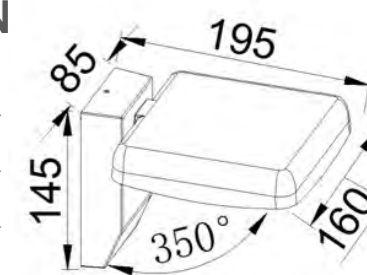

■ **GD-AWX146-1B-SEN**

IP Rating: IP65
Lumen:900lm
POWER:18W
Size: 195x145x160mm
Light source/Socket:SMD2835
WITH PIR SENSOR

Rotatable

■ **GD-ABX146-3-600**

IP Rating: IP65
Lumen:900lm
POWER:18W
Size: 210x170x600mm
Light source/Socket:SMD2835