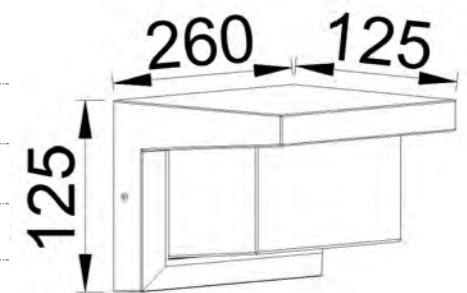

■ **GD-AWZ66-260**

IP Rating: IP65

Lumen:600lm

POWER:12W

Size: 260x125x125mm

Light source/Socket:SMD 2835

PC DIFFUSER