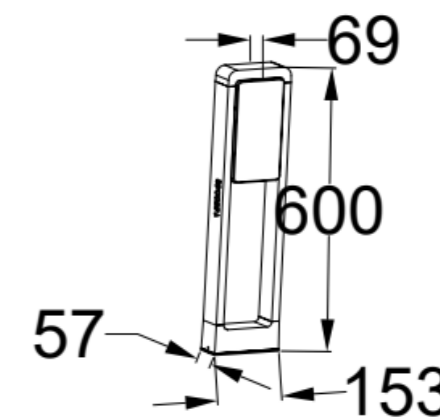

IP Rating: IP65

Lumen:900lm

POWER:18W

Size: 69x153×600mm

Light source/Socket:SMD 2835

PC DIFFUSER

■ **GD-ABG01-600**

IP Rating: IP65