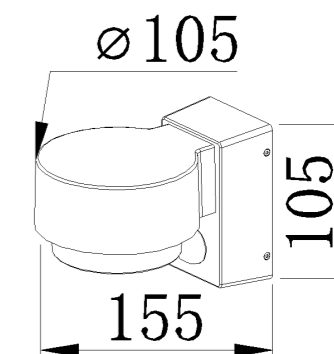

■ **GD-AWX148-1**

IP Rating: IP65
Lumen:350lm
POWER:7W
Size: 105x155x105mm
Light source/Socket:SMD2835
PC DIFFUSER
PIR SENSOR FOR OPTION