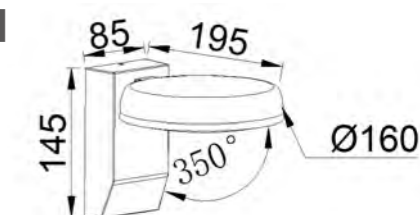

■ **GD-AWX146-2B-SEN**

IP Rating: IP65
Lumen:900lm
POWER:18W
Size: 195x145x160mm
Light source/Socket:SMD2835
WITH PIR SENSOR