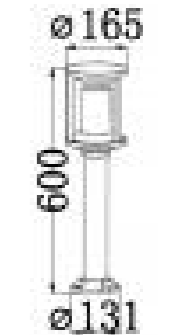

Light source/Socket:SMD2835

■ **GD-ABX167-2-600**

IP Rating: IP65

Lumen:300lm

POWER:7W

Size: 165x165x600mm

Light source/Socket:SMD2835

■ **GD-ABX167-3-600**