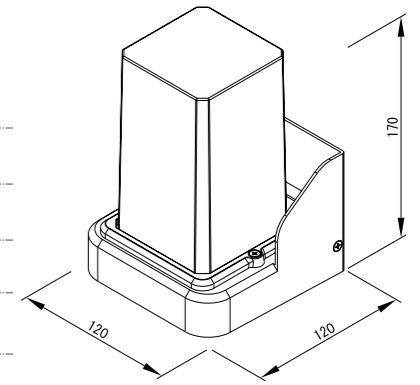

■ **GD-AWY03-E27**

IP Rating: IP44

Lumen:N/A

POWER:MAX.12W

Size:120x120x170mm

Light source/Socket:E27

PS DIFFUSER