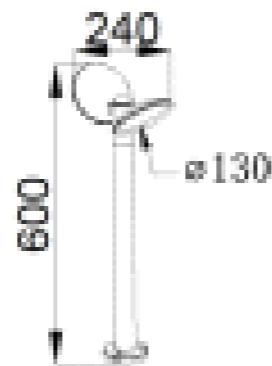

■ **GD-ABX127-6-600**

IP Rating: IP65
Lumen:1200lm
POWER: 24W
Size: 130*240*600mm
Light source/Socket:SMD 2835