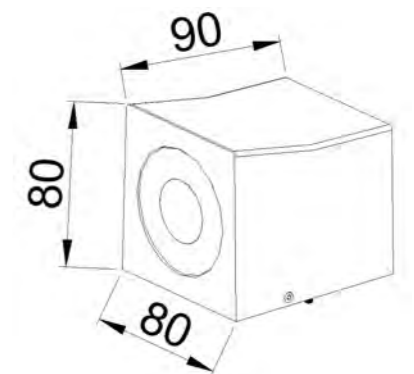

■ GD-AWZ153-1

IP Rating: IP65

Lumen: 250lm

POWER: 1x5W

Size: 90x80x80mm

Light source/Socket: COB