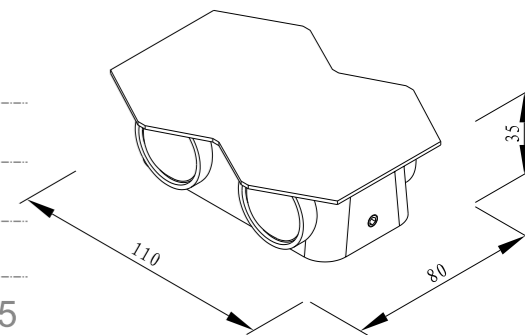

Size:125*125*575mm

Light source/Socket:SMD2835

GD-AWZ63-4

IP Rating: IP 54
 Lumen: 360lm
 POWER: 4W
 Size: 110*80*40mm
 Light source/Socket: SMD2835

GD-AWZ63-6

IP Rating: IP 54
 Lumen: 540lm
 POWER: 6W
 Size: 155*80*35mm
 Light source/Socket: SMD2835