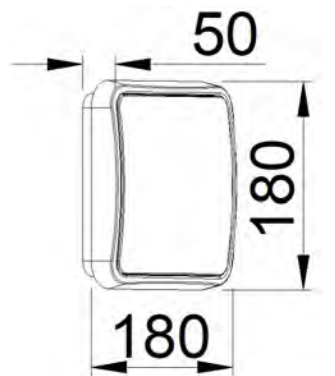

■ **GD-AWX093-2**

IP Rating: IP65
Lumen:800lm
POWER: 18W
Size: 180x180x50mm
Light source/Socket:SMD2835