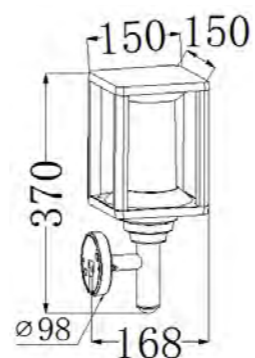

■ **GD-AWX167-8-E27**

IP Rating: IP65

Lumen:N/A

POWER:MAX 12W

Size: 165x165x370mm

Light source/Socket:E27