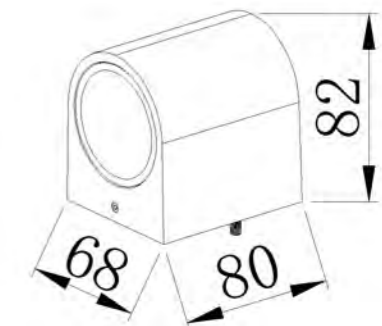

Size: 80x68x82mm

Light source/Socket:GU10

■ **GD-AWG14**

IP Rating: IP65

Lumen:250lm

POWER: 5W

Size: 80x68x82mm

Light source/Socket:COB