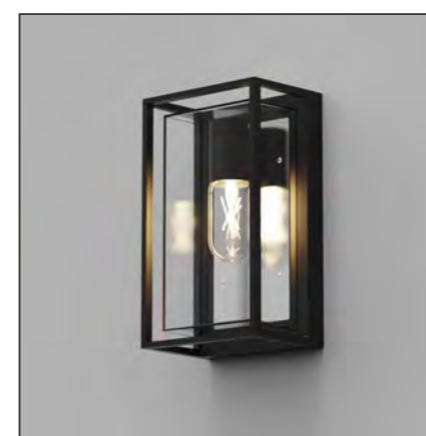

■ **GD-AWX016-1**

IP Rating: IP65
Lumen:800lm
POWER: 12W
Size: 145x100x245mm
Light source/Socket:SMD2835

■ **GD-AWX016-1-E27**

IP Rating: IP65
Lumen:N/A
POWER: MAX.12W
Size: 145x100x245mm
Light source/Socket:E27