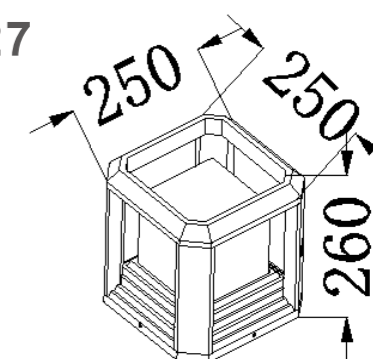

GD-ABX031-2A-PC-E27

IP Rating: IP65
Lumen:N/A
POWER: MAX.40W
Size: 250x250x260mm
Light source/Socket:E27
SINGLE LAYER PC DIFFUSER