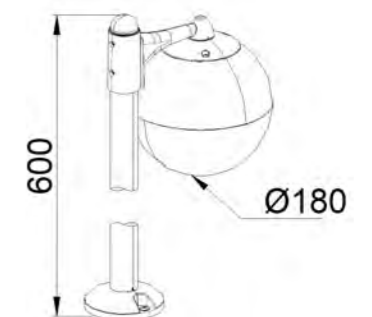

■ **GD-ABX135-4-600**

IP Rating: IP65
Lumen:900lm
POWER:18W
Size: 180x180x600mm
Light source/Socket:SMD2835