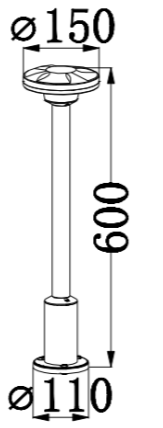

GD-ABX091-1-600

IP Rating: IP65
Lumen: 1000lm
POWER: 18W
Size: 180x180x600mm
Light source/Socket: SMD 2835
PC DIFFUSER

GD-ABX091-2-600

IP Rating: IP65
Lumen: 1000lm
POWER: 18W
Size: 180x180x600mm
Light source/Socket: SMD 2835
PC DIFFUSER

GD-ABX091-3-600

IP Rating: IP65
Lumen: 700lm
POWER: 12W
Size: 150x150x600mm
Light source/Socket: SMD 2835
PC DIFFUSER

GD-ABX091-4-600

IP Rating: IP65
Lumen: 700lm
POWER: 12W
Size: 150x150x600mm
Light source/Socket: SMD 2835
PC DIFFUSER

GD-ABX092-5

IP Rating: IP65
Lumen: 700lm
POWER: 12W
Size: 150x150x260mm
Light source/Socket: SMD 2835
PC DIFFUSER

GD-ABX092-6

IP Rating: IP65
Lumen: 700lm
POWER: 12W
Size: 150x150x260mm
Light source/Socket: SMD 2835
PC DIFFUSER

GD-ABX092-7

IP Rating: IP65
Lumen: 700lm
POWER: 12W
Size: 150x150x260mm
Light source/Socket: SMD 2835
PC DIFFUSER

GD-ABX092-8

IP Rating: IP65
Lumen: 700lm
POWER: 12W
Size: 150x150x260mm
Light source/Socket: SMD 2835
PC DIFFUSER