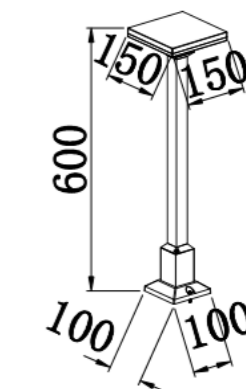

■ **GD-ABX090-3-600**

IP Rating: IP65
Lumen:700lm
POWER: 12W
Size: 150x150x600mm
Light source/Socket:SMD2835
PC DIFFUSER