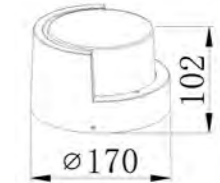

■ **GD-AWG07-2**
IP Rating: IP65
Lumen:800lm
POWER: 12W
Size: 170x170x102mm
Light source/Socket:SMD 2835