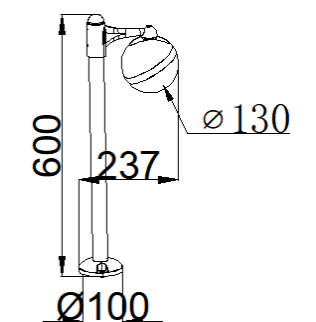

■ **GD-ABX022-1-600**

IP Rating: IP65
Lumen:400lm
POWER:6W
Size: 130x237x600mm
Light source/Socket:SMD2835