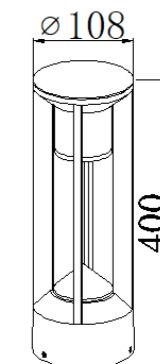

■ **GD-ABX061-1-200**

IP Rating: IP65

Lumen:250lm

POWER:5W

Size:121x140x207mm

Light source/Socket:COB