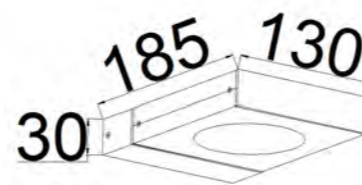

GD-AWX126-2B

IP Rating: IP65
Lumen:300lm
POWER:7W
Size:185*130*30mm
Light source/Socket:SMD 2835