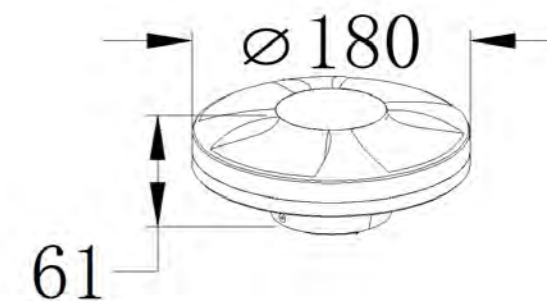

■ **GD-AWX008-2**
IP Rating: IP65
Lumen:800lm
POWER: 18W
Size: 180x180x61mm
Light source/Socket:SMD 2835
PC DIFFUSER

■ **GD-AWX064-1**
IP Rating: IP65
Lumen:600lm
POWER: 12W
Size: 150x150x50mm
Light source/Socket:SMD 2835
PC DIFFUSER