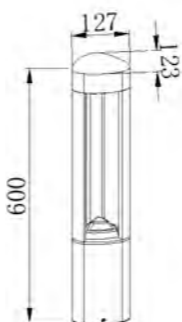

■ **GD-ABX110-3A-600**

IP Rating: IP65
Lumen:600lm
POWER:12W
Size:127x123x600mm
Light source/Socket:SMD2835

■ **GD-ABX110-3B-600**

IP Rating: IP65
Lumen:600lm
POWER:12W
Size:165x183x600mm
Light source/Socket:SMD2835

■ **GD-AWX110-4**

IP Rating: IP65
Lumen:600lm
POWER:12W
Size:152x180x300mm
Light source/Socket:SMD2835

■ **GD-AWX110-5**

IP Rating: IP65
Lumen:600lm
POWER:12W
Size:120x157x300mm
Light source/Socket:SMD2835

■ **GD-AWX110-6**

IP Rating: IP65
Lumen:600lm
POWER:12W
Size:126x146x300mm
Light source/Socket:SMD2835

■ **GD-ABX111-600**

IP Rating: IP65
Lumen:350lm
POWER:7W
Size:108x155x600mm
Light source/Socket:COB

■ **GD-ABX111A-600-GU10**

IP Rating: IP65
Lumen:N/A
POWER:MAX.7W
Size:108x155x600mm
Light source/Socket:GU10

■ **GD-ABX111B-600-GU10**

IP Rating: IP65
Lumen:N/A
POWER:MAX.7W
Size:108x155x600mm
Light source/Socket:GU10

■ **GD-ABZ06s-600**

IP Rating: IP65
Lumen:350lm
POWER:7W
Size:107x150x600mm
Light source/Socket:COB

■ **GD-ABX162-2-600**

IP Rating: IP65
Lumen:350lm
POWER:7W
Size:108x108x600mm
Light source/Socket:COB