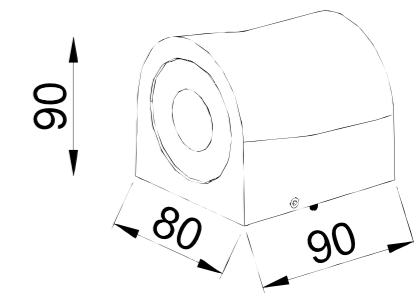

■ GD-AWY11

IP Rating: IP65

Lumen: 250lm

POWER: 1x5W

Size: 90x80x80mm

Light source/Socket: COB

■ GD-AWY11-GU10

IP Rating: IP65

Lumen: N/A

POWER: MAX. 1x5W

Size: 90x80x80mm

Light source/Socket: GU10

■ GD-AWZ153-1

IP Rating: IP65

Lumen: 250lm

POWER: 1x5W

Size: 90x80x80mm

Light source/Socket: COB

■ GD-AWZ153-1-GU10

IP Rating: IP65

Lumen: N/A

POWER: MAX. 1x5W

Size: 90x80x80mm

Light source/Socket: GU10