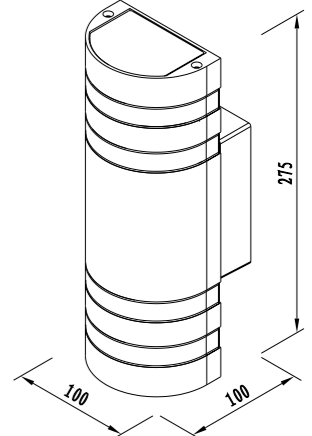

■ **GD-AWY40-E27**

IP Rating: IP44
Lumen: N/A
POWER: 2xMAX. 10W
Size: 100x110x310mm
Light source/Socket: E27x2
PC DIFFUSER