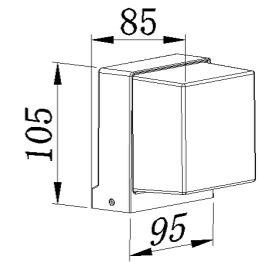

GD-AWZ53

IP Rating: IP65
Lumen:700lm
POWER:2x6W
Size:105x96x130mm
Light source/Socket:SMD 2835
PC DIFFUSER