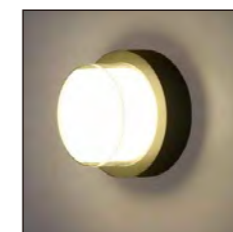

■ **GD-AWX069-3**
IP Rating: IP65
Lumen:250lm
POWER: 6W
Size: 108x108x80mm
Light source/Socket:SMD 2835