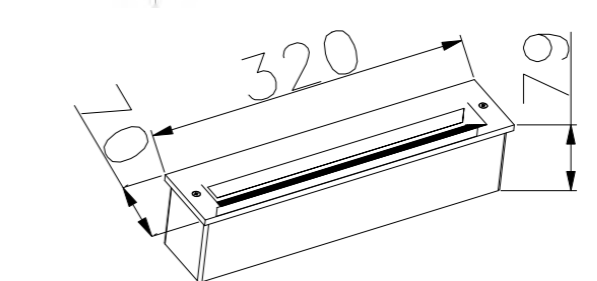

■ **GD-AWZ94**

IP Rating: IP65
Lumen:180lm
POWER: 5W
Size: 150x150x36mm
Light source/Socket:SMD2835

■ **GD-AWZ95**

IP Rating: IP65
Lumen:180lm
POWER: 5W
Size: 150x150x36mm
Light source/Socket:SMD 2835

■ **GD-AWZ96**

IP Rating: IP65
Lumen:200lm
POWER: 5W
Size: 200x90x36mm
Light source/Socket:SMD 2835

■ **GD-AWX010-1**

IP Rating: IP65
Lumen:150lm
POWER: 5W
Size: 80x80x48mm
Light source/Socket:COB

■ **GD-AWX010-2**

IP Rating: IP65
Lumen:150lm
POWER: 5W
Size: 100x100x48mm
Light source/Socket:COB

■ **GD-AWX011**

IP Rating: IP65
Lumen:200lm
POWER: 6W
Size: 320x79x70mm
Light source/Socket:SMD 2835