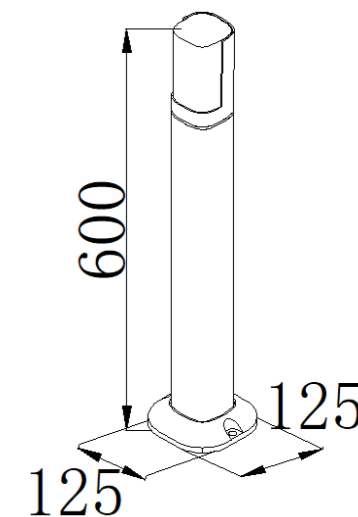

GD-ABX193-4A-600

IP Rating: IP65
Lumen:350lm
POWER: 7W
Size:125*125*600mm
Light source/Socket:SMD2835