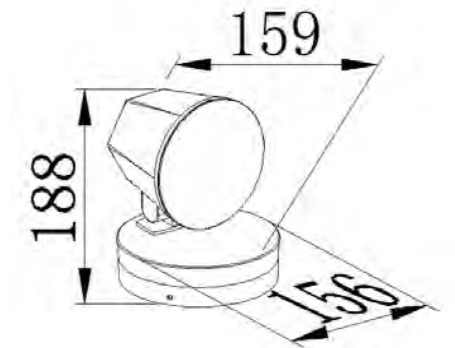

GD-AWX153-1

IP Rating: IP65
Lumen:300lm
POWER: 6W
Size: 159x156x188mm
Light source/Socket:SMD2835
LIGHTING DOWNWARD
ROTATABLE HEAD