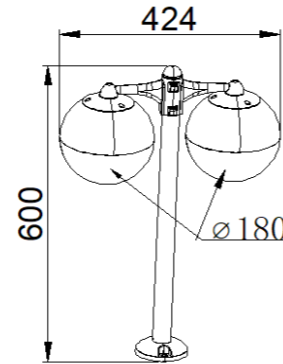

■ **GD-ABX022-1-600**

IP Rating: IP65
 Lumen:400lm
 POWER:6W
 Size: 130x237x600mm
 Light source/Socket:SMD2835

GD-ABX135-5-600

IP Rating: IP65
 Lumen:1800lm
 POWER:2x18W
 Size: 180x424x600mm
 Light source/Socket:SMD2835