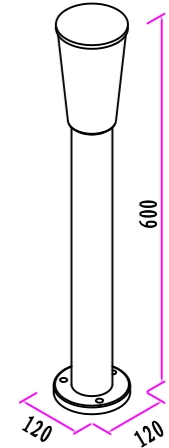

Lumen: 800lm

POWER: 12W

Size: 112×112×650mm

Light source/Socket: SMD 2835

■ **GD-ABG03-600**

IP Rating: IP65

Lumen: 250lm

POWER: 7W