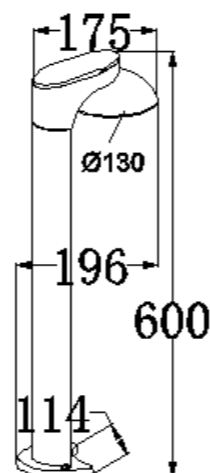

■ **GD-AWX015-6-PC**

IP Rating: IP65
Lumen:320lm
POWER:7W
Size: 130x130x100mm
Light source/Socket:COB
PC DIFFUSER