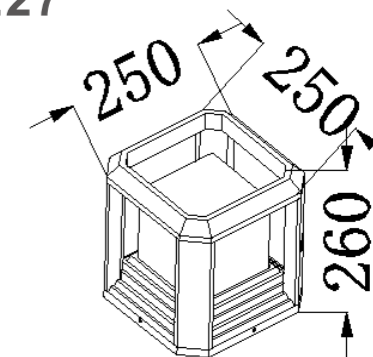

GD-ABX031-1A-2PC-E27

IP Rating: IP65
Lumen:N/A
POWER: MAX.40W
Size: 250x250x260mm
Light source/Socket:E27
DOUBLE LAYER PC DIFFUSER