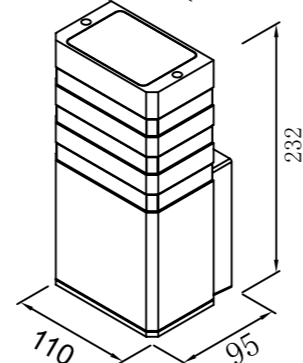

■ **GD-AWZ107-1-3C-E27**

IP Rating: IP44
Lumen: N/A
POWER: MAX. 12W
Size: 110x95x232mm
Light source/Socket: E27
PC DIFFUSER

CE ROHS