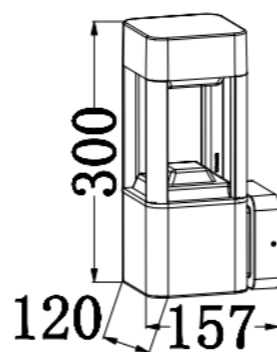

■ **GD-AWX110-5**

IP Rating: IP65
Lumen:600lm
POWER:12W
Size:120x157x300mm
Light source/Socket:SMD2835