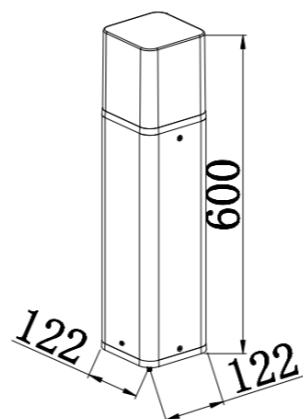

CE ROHS

GD-ABX156-1-600

IP Rating: IP65
 Lumen: 600lm
 POWER: 12W
 Size: 122x122x600mm
 Light source/Socket: SMD2835

GD-ABX156-2-E27-600

IP Rating: IP65
 Lumen: N/A
 POWER: MAX. 12W
 Size: 122x122x600mm
 Light source/Socket: E27