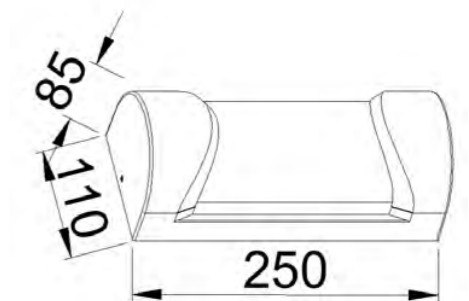

■ **GD-AWX102-2**

IP Rating: IP65

Lumen:600lm

POWER: 12W

Size: 250x110x85mm

Light source/Socket:SMD2835

■ **GD-AWY44-E27**

IP Rating: IP65

Lumen:N/A

POWER:MAX.18W

Size: 250x110x85mm

Light source/Socket:E27