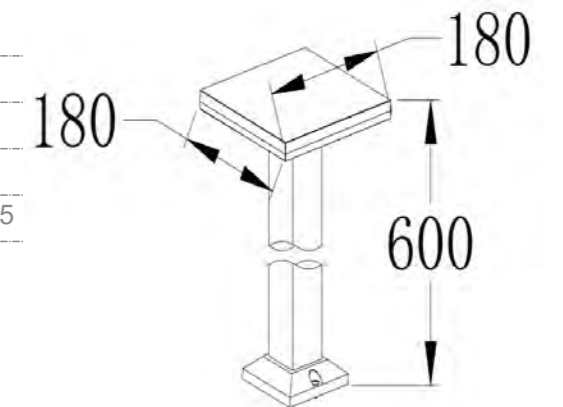

GD-ABX007-3-600

IP Rating: IP65
Lumen:1000lm
POWER: 18W
Size: 180x180x600mm
Light source/Socket:SMD 2835
PC DIFFUSER