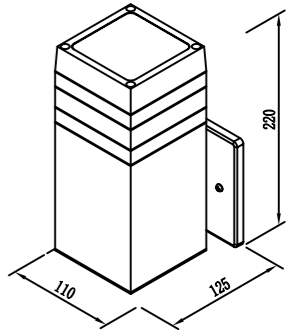

■ **GD-AWY41-E27**

IP Rating: IP44
Lumen: N/A
POWER: MAX. 10W
Size: 110x125x220mm
Light source/Socket: E27

■ **GD-AWY42-E27**

IP Rating: IP44
Lumen: N/A
POWER: 2xMAX. 10W
Size: 90x125x335mm
Light source/Socket: E27x2
PC DIFFUSER