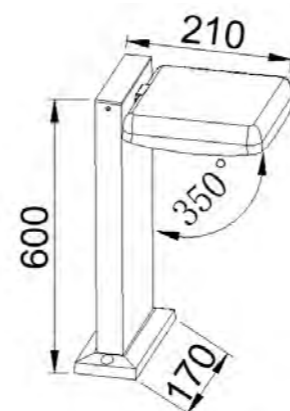

Rotatable

■ **GD-ABX146-4-600**

IP Rating: IP65
 Lumen:900lm
 POWER:18W
 Size: 158x226x600mm
 Light source/Socket:SMD2835

■ **GD-AWX146-2A**

IP Rating: IP65
 Lumen:900lm
 POWER:18W
 Size: 195x145x160mm
 Light source/Socket:SMD2835