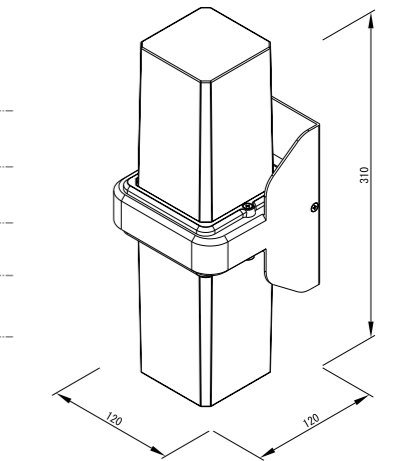

■ **GD-AWY04-E27**

IP Rating: IP44

Lumen:N/A

POWER:2xMAX.12w

Size:120x120x305mm

Light source/Socket:E27x2

PS DIFFUSER