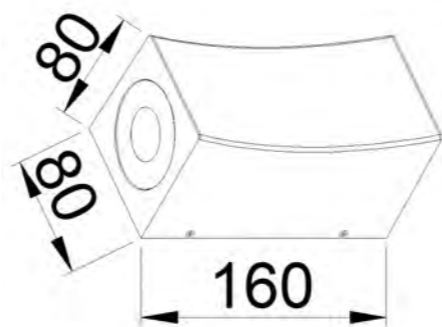

■ **GD-AWX003-1**

IP Rating: IP65
Lumen:1000lm
POWER: 2x7W
Size: 200x100x100mm
Light source/Socket:COB