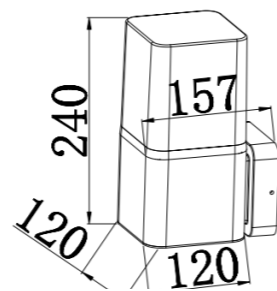

■ **GD-AWX156-9**

IP Rating: IP65
Lumen:600lm
POWER: 12W
Size: 120x157x240mm
Light source/Socket:SMD 2835

■ **GD-AWX156-10-E27**

IP Rating: IP65
Lumen:N/A
POWER: MAX.12W
Size: 120x157x240mm
Light source/Socket:E27

■ **GD-AWX156-11**

IP Rating: IP65
Lumen:600lm
POWER: 12W
Size: 240x183x240mm
Light source/Socket:SMD 2835

CE ROHS

■ **GD-ABX156-12-E27**

IP Rating: IP65
Lumen:N/A
POWER: MAX.12W
Size: 240x183x240mm
Light source/Socket:E27

■ **GD-AWX156-13**

IP Rating: IP65
Lumen:1200lm
POWER: 2x12W
Size: 120x157x373mm
Light source/Socket:SMD2835

■ **GD-AWX156-14-E27**

IP Rating: IP65
Lumen:N/A
POWER: 2xMAX.12W
Size: 120x157x373mm
Light source/Socket:E27

■ **GD-AWX156-15**

IP Rating: IP65
Lumen:1200lm
POWER: 2x12W
Size: 128x183x373mm
Light source/Socket:SMD2835

■ **GD-AWX156-16-E27**

IP Rating: IP65
Lumen:N/A
POWER: 2xMAX.12W
Size: 128x183x373mm
Light source/Socket:E27

CE ROHS