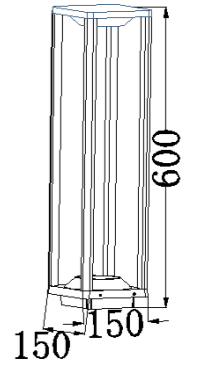

■ **GD-ABX062-8**

IP Rating: IP65
Lumen:350lm
POWER:7W
Size:165x165x600mm
Light source/Socket:COB