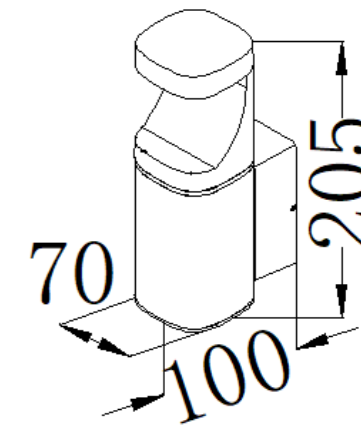

GD-AWX193-1B

IP Rating: IP65

Lumen:350lm

POWER: 7W

Size: 100*70*205mm

Light source/Socket:SMD2835

GD-ABX193-3A-600

IP Rating: IP65