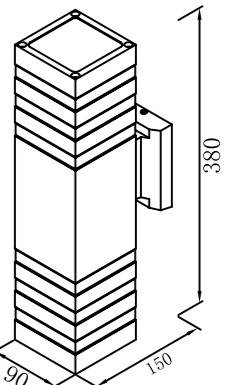

■ **GD-AWY35-GU10**

IP Rating: IP44
Lumen: N/A
POWER: MAX. 7W
Size: 110x100x155mm
Light source/Socket: GU10
PC DIFFUSER

■ **GD-AWY36-GU10**

IP Rating: IP44
Lumen: N/A
POWER: 2xMAX. 7W
Size: 110x102x195mm
Light source/Socket: GU10x2
PC DIFFUSER

■ **GD-AWY37-E27**

IP Rating: IP44
Lumen: N/A
POWER: MAX. 10W
Size: 100x110x190mm
Light source/Socket: E27
PC DIFFUSER

■ **GD-AWY38-E27**

IP Rating: IP44
Lumen: N/A
POWER: 2xMAX. 10W
Size: 100x110x310mm
Light source/Socket: E27x2
PC DIFFUSER

■ **GD-AWZ107-1-3C-E27**

IP Rating: IP44
Lumen: N/A
POWER: MAX. 12W
Size: 110x95x232mm
Light source/Socket: E27
PC DIFFUSER

CE ROHS

■ **GD-AWY39-E27**

IP Rating: IP44
Lumen: N/A
POWER: MAX. 10W
Size: 100x100x190mm
Light source/Socket: E27
PC DIFFUSER

■ **GD-AWY40-E27**

IP Rating: IP44
Lumen: N/A
POWER: 2xMAX. 10W
Size: 100x110x310mm
Light source/Socket: E27x2
PC DIFFUSER

■ **GD-AWY41-E27**

IP Rating: IP44
Lumen: N/A
POWER: MAX. 10W
Size: 110x125x220mm
Light source/Socket: E27

■ **GD-AWY42-E27**

IP Rating: IP44
Lumen: N/A
POWER: 2xMAX. 10W
Size: 90x125x335mm
Light source/Socket: E27x2
PC DIFFUSER

■ **GD-AWZ108-2-3C-E27**

IP Rating: IP44
Lumen: N/A
POWER: 2xMAX. 10W
Size: 90x150x380mm
Light source/Socket: E27x2
PC DIFFUSER

CE ROHS