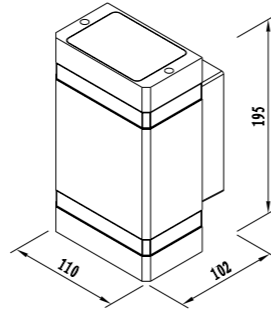

■ **GD-AWY36-GU10**

IP Rating: IP44
Lumen: N/A
POWER: 2xMAX. 7W
Size: 110x102x195mm
Light source/Socket: GU10x2
PC DIFFUSER