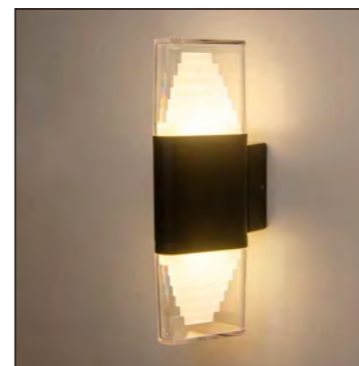

■ **GD-AWX074-3**

IP Rating: IP65
Lumen:600lm
POWER: 2x6W
Size: 78x100x260mm
Light source/Socket:SMD2835