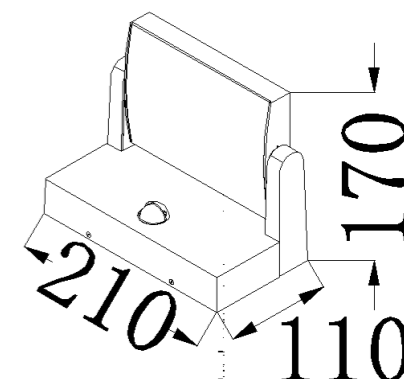

EXTERIOR LIGHTING

ALUMINUM GARDEN LIGHTS SERIES

2025
PRODUCT CATALOG

GD-AWX057-1

IP Rating: IP65
 Lumen: 1000lm
 POWER: 18W
 Size: 210x170x110mm
 Light source/Socket: SMD2835

GD-AWX057-1-SEN

IP Rating: IP65
 Lumen: 1000lm
 POWER: 18W
 Size: 210x170x110mm
 Light source/Socket: SMD2835
 WITH PIR SENSOR