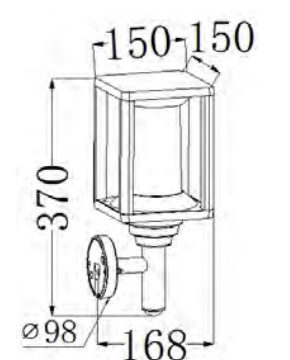

■ **GD-ABX167-1-600**

IP Rating: IP65

Lumen:300lm

POWER:7W

Size:150x150x600mm

Light source/Socket:SMD2835

■ **GD-ABX167-2-600**

IP Rating: IP65

Lumen:300lm

POWER:7W

Size: 165x165x600mm

Light source/Socket:SMD2835

■ **GD-ABX167-3-600**

IP Rating: IP65

Lumen:300lm

POWER:7W

Size: 150x150x600mm

Light source/Socket:SMD2835

■ **GD-ABX167-4-600**

IP Rating: IP65

Lumen:300lm

POWER:7W

Size: 165x165x600mm

Light source/Socket:SMD2835

■ **GD-AWX167-5**

IP Rating: IP65

Lumen:300lm

POWER:7W

Size: 150x150x370mm

Light source/Socket:SMD2835