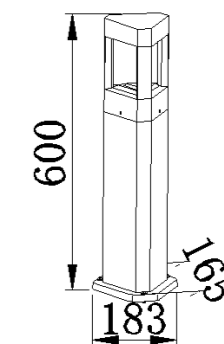

■ **GD-ABX002-1-600**

IP Rating: IP65

Lumen:600lm

POWER:10W

Size:108x155x600mm

Light source/Socket:COB

■ **GD-ABZ06sn-600**

IP Rating: IP65

Lumen:350lm

POWER:7W

Size:110x110x600mm

Light source/Socket:COB

■ **GD-ABZ06sn-GU10-600**

IP Rating: IP65

Lumen:N/A

POWER:MAX.7W

Size:110x110x600mm

Light source/Socket:GU10

■ **GD-AWX006-1**

IP Rating: IP65

Lumen:350lm

POWER:7W

Size:108x158x200mm

Light source/Socket:COB

■ **GD-ABX006-2-600**

IP Rating: IP65

Lumen:350lm

POWER:7W

Size:108x108x600mm

Light source/Socket:COB

■ **GD-ABX006-3-GU10-600**

IP Rating: IP65

Lumen:N/A

POWER:MAX.7W

Size:108x108x600mm

Light source/Socket:GU10

■ **GD-ABX061-1-200**

IP Rating: IP65

Lumen:250lm

POWER:5W

Size:121x140x207mm

Light source/Socket:COB

■ **GD-ABX061-2-600**

IP Rating: IP65

Lumen:250lm

POWER:5W

Size:165x183x600mm

Light source/Socket:COB

■ **GD-ABX110-1-600**

IP Rating: IP65

Lumen:600lm

POWER:12W

Size:120x120x600mm

Light source/Socket:SMD2835

■ **GD-ABX110-2-600**

IP Rating: IP65

Lumen:600lm

POWER:12W

Size:120x120x600mm

Light source/Socket:SMD2835