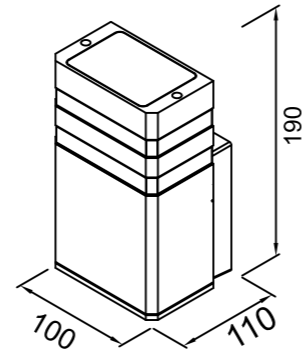

■ **GD-AWY37-E27**

IP Rating: IP44
Lumen: N/A
POWER: MAX. 10W
Size: 100x110x190mm
Light source/Socket: E27
PC DIFFUSER