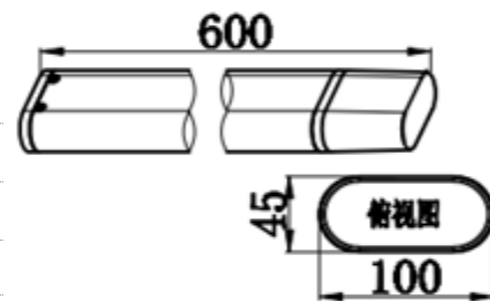

■ **GD-ABX074-5-600**

IP Rating: IP65
Lumen:300lm
POWER: 6W
Size: 45x100x600mm
Light source/Socket:SMD2835