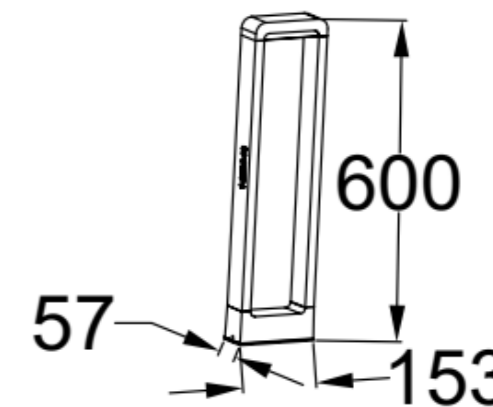

Lumen:300lm

POWER: 7W

Size: 153×57×600mm

Light source/Socket:COB

PC DIFFUSER

■ **GD-ABK1883-E27-500**

IP Rating: IP44

Lumen:N/A