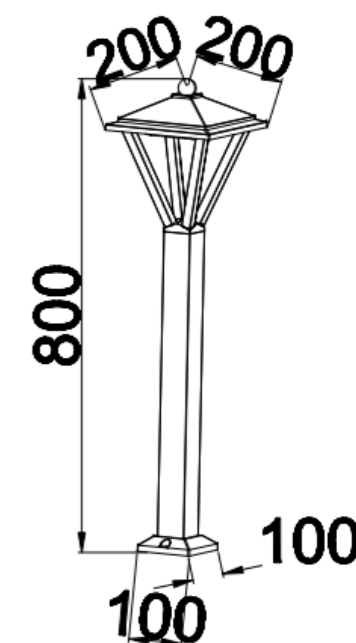

■ **GD-AWX129-2**

IP Rating: IP65
Lumen:600lm
POWER:12W
Size: 200x200x373mm
Light source/Socket:SMD 2835
PC DIFFUSER

■ **GD-ABX129-1-800**

IP Rating: IP65
Lumen:600lm
POWER:12W
Size: 200x200x800mm
Light source/Socket:SMD 2835
PC DIFFUSER

■ **GD-ABX129-4-800**

IP Rating: IP65
Lumen:600lm
POWER:12W
Size: 200x200x800mm
Light source/Socket:SMD 2835
PC DIFFUSER