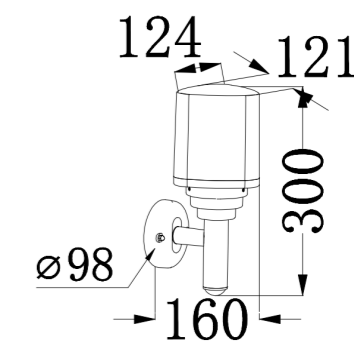

Light source/Socket:SMD 2835

■ **GD-AWX168-6**

IP Rating: IP65

Lumen:600lm

POWER:12W

Size: 124x121x300mm

Light source/Socket:SMD 2835

■ **GD-ABX062-1-E27**