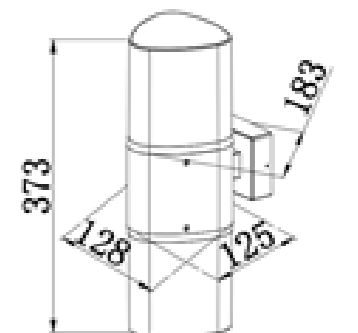

■ **GD-AWX156-9**

IP Rating: IP65
Lumen:600lm
POWER: 12W
Size: 120x157x240mm
Light source/Socket:SMD 2835

■ **GD-AWX156-10-E27**

IP Rating: IP65
Lumen:N/A
POWER: MAX.12W
Size: 120x157x240mm
Light source/Socket:E27

■ **GD-AWX156-11**

IP Rating: IP65
Lumen:600lm
POWER: 12W
Size: 240x183x240mm
Light source/Socket:SMD 2835

CE ROHS

■ **GD-ABX156-12-E27**

IP Rating: IP65
Lumen:N/A
POWER: MAX.12W
Size: 240x183x240mm
Light source/Socket:E27

■ **GD-AWX156-13**

IP Rating: IP65
Lumen:1200lm
POWER: 2x12W
Size: 120x157x373mm
Light source/Socket:SMD2835

■ **GD-AWX156-14-E27**

IP Rating: IP65
Lumen:N/A
POWER: 2xMAX.12W
Size: 120x157x373mm
Light source/Socket:E27

■ **GD-AWX156-15**

IP Rating: IP65
Lumen:1200lm
POWER: 2x12W
Size: 128x183x373mm
Light source/Socket:SMD2835

■ **GD-AWX156-16-E27**

IP Rating: IP65
Lumen:N/A
POWER: 2xMAX.12W
Size: 128x183x373mm
Light source/Socket:E27

CE ROHS