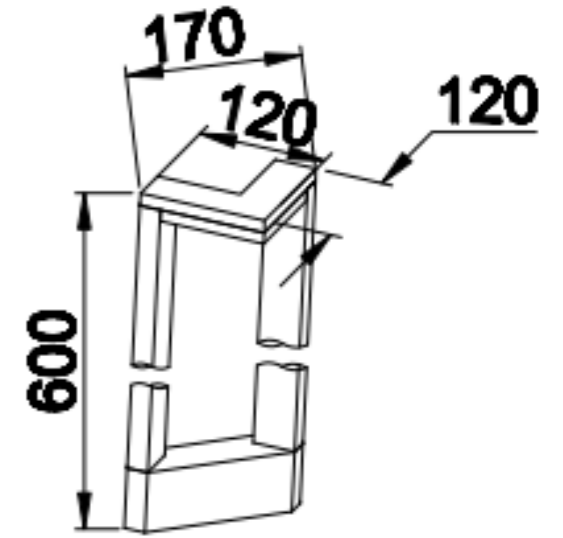

■ **GD-AWX130-GU10**

IP Rating: IP65

Lumen:N/A

POWER:MAX.7W

Size: 185x125x130mm

Light source/Socket:GU10

GLASS DIFFUSER

■ **GD-ABX130-1-GU10-600**

IP Rating: IP65

Lumen:N/A

POWER: MAX.7W

Size: 200x130x600mm

Light source/Socket:GU10

GLASS DIFFUSER

■ **GD-AWK347-GU10**

IP Rating: IP44

Lumen:N/A

POWER:MAX.7W

Size:65x90x100mm

Light source/Socket:GU10

GLASS DIFFUSER

■ **GD-ABK347-GU10-500**

IP Rating: IP44

Lumen:N/A

POWER:MAX.7W

Size: 115x90x500mm

Light source/Socket:GU10

GLASS DIFFUSER

■ **GD-AWX131-1**

IP Rating: IP65

Lumen:900lm

POWER:18W

Size: 120x100x260mm

Light source/Socket:SMD 2835

PC DIFFUSER

■ **GD-ABX131-2-600**

IP Rating: IP65

Lumen:900lm

POWER: 18W

Size: 120x100x600mm

Light source/Socket:SMD 2835

PC DIFFUSER

■ **GD-ABX107-1**

IP Rating: IP65

Lumen:300lm

POWER:7W

Size:120x170x170mm

Light source/Socket:SMD2835

PC DIFFUSER

■ **GD-ABX107-2**

IP Rating: IP65

Lumen:300lm

POWER:7W

Size: 120x170x600mm

Light source/Socket:SMD2835

PC DIFFUSER