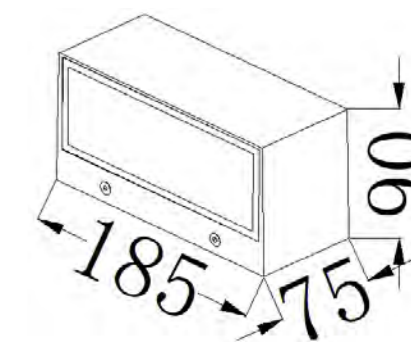

■ **GD-AWX188-2**

IP Rating: IP65
Lumen:1000lm
POWER: 20W
Size: 185*75*90mm
Light source/Socket:SMD2835