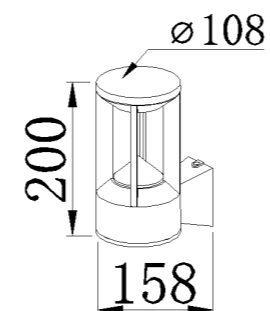

■ **GD-ABX006-2-600**

IP Rating: IP65

Lumen:350lm

POWER:7W

Size:108x108x600mm

Light source/Socket:COB