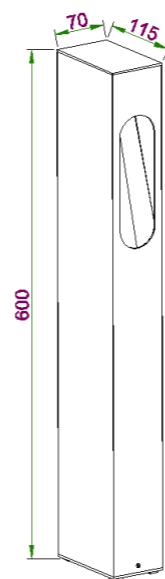

■ **GD-AWZ20**

IP Rating: IP65

Lumen:700lm

POWER:12W

Size: 90*100*290mm

Light source/Socket:SMD2835