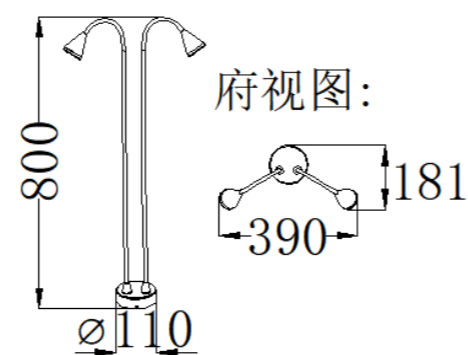

■ **GD-ABX172-3**

IP Rating: IP65
Lumen:250lm
POWER: 5W
Size: 245*110*800mm
Light source/Socket:COB