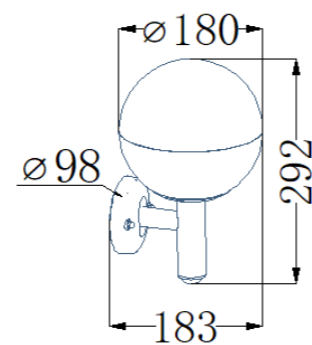

GD-ABX135-5-600

IP Rating: IP65
Lumen:1800lm
POWER:2x18W
Size: 180x424x600mm
Light source/Socket:SMD2835

GD-ABX022-2-600

IP Rating: IP65
Lumen:800lm
POWER:2x6W
Size: 130x375x600mm
Light source/Socket:SMD2835

GD-ABX170-1-600

IP Rating: IP65
Lumen:900lm
POWER:18W
Size: 180x180x600mm
Light source/Socket:SMD2835

GD-AWX170-2

IP Rating: IP65
Lumen:900lm
POWER:18W
Size: 180x183x305mm
Light source/Socket:SMD2835

GD-AWX170-3

IP Rating: IP65
Lumen:900lm
POWER:18W
Size: 180x183x292mm
Light source/Socket:SMD2835

CE ROHS

GD-AWX171-1

IP Rating: IP65
Lumen:300lm
POWER:7W
Size: 170x159x200mm
Light source/Socket:SMD2835

GD-AWX171-2

IP Rating: IP65
Lumen:350lm
POWER:7W
Size: 150x163x275mm
Light source/Socket:SMD2835

GD-AWX171-3

IP Rating: IP65
Lumen:350lm
POWER:7W
Size: 150x163x280mm
Light source/Socket:SMD2835

GD-ABX155-1-600

IP Rating: IP65
Lumen:300lm
POWER:6W
Size: 150x150x680mm
Light source/Socket:SMD2835

GD-ABX155-2-600

IP Rating: IP65
Lumen:300lm
POWER:6W
Size: 150x150x680mm
Light source/Socket:SMD2835

CE ROHS