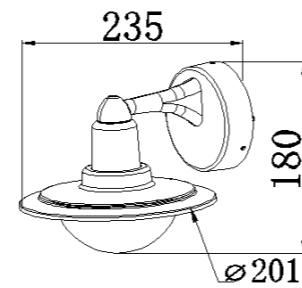

■ **GD-AWX147-3**

IP Rating: IP65

Lumen:300lm

POWER:6W

Size: 235x201x180mm

Light source/Socket:SMD2835

■ **GD-ABX147-5-600**

IP Rating: IP65