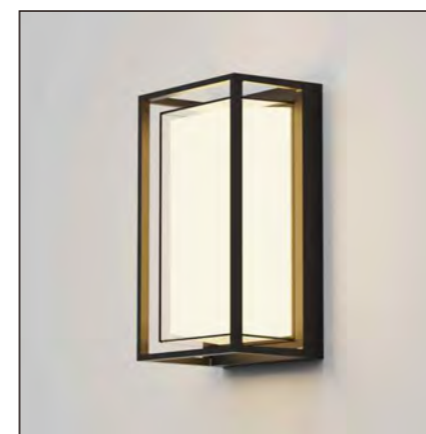

■ **GD-ABX115-1-600-E27**

IP Rating: IP65
 Lumen:N/A
 POWER:MAX.12W
 Size: 150x122x600mm
 Light source/Socket:E27

■ **GD-ABX115-5-600**

IP Rating: IP65
 Lumen:300lm
 POWER:7W
 Size: 150x122x600mm
 Light source/Socket:COB