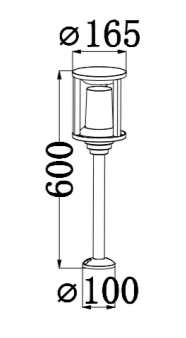

■ **GD-AWX167-5**

IP Rating: IP65

Lumen:300lm

POWER:7W

Size: 150x150x370mm

Light source/Socket:SMD2835