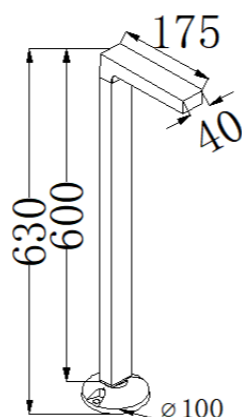

GD-ABX029-2-stake-600

IP Rating: IP65
Lumen:200lm
POWER: 5W
Size: 46x185x868mm
Light source/Socket:SMD2835
GLASS DIFFUSER