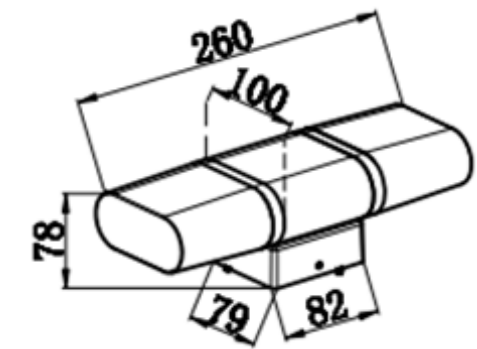

■ **GD-AWX074-3**

IP Rating: IP65
Lumen:600lm
POWER: 2x6W
Size: 78x100x260mm
Light source/Socket:SMD2835