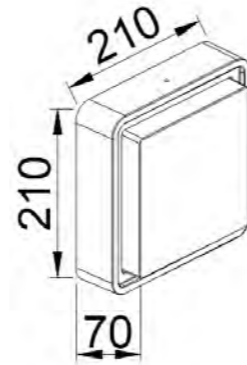

■ **GD-AWX051-1**

IP Rating: IP65
Lumen: 900lm
POWER: 18W
Size: 220x220x55mm
Light source/Socket: SMD2835

■ **GD-AWX051-2**

IP Rating: IP65
Lumen: 600lm
POWER: 12W
Size: 155x155x54mm
Light source/Socket: SMD 2835

■ **GD-AWX051-3**

IP Rating: IP65
Lumen: 900lm
POWER: 18W
Size: 220x220x55mm
Light source/Socket: SMD2835

■ **GD-AWX051-4**

IP Rating: IP65
Lumen: 600lm
POWER: 12W
Size: 155x155x54mm
Light source/Socket: SMD 2835

■ **GD-AWX101-1**

IP Rating: IP65
Lumen: 800lm
POWER: 18W
Size: 210x210x70mm
Light source/Socket: SMD2835

■ **GD-AWX101-2**

IP Rating: IP65
Lumen: 800lm
POWER: 18W
Size: 230x230x70mm
Light source/Socket: SMD 2835