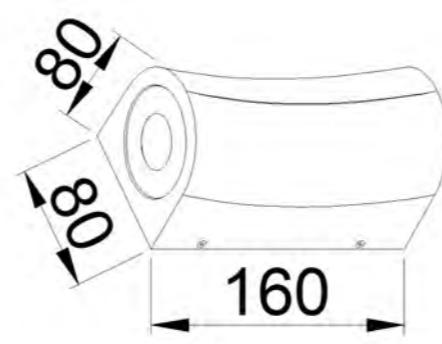

■ **GD-AWX003-2-GU10**

IP Rating: IP65
Lumen:N/A
POWER: MAX.2x7W
Size: 200x100x100mm
Light source/Socket:GU10x2