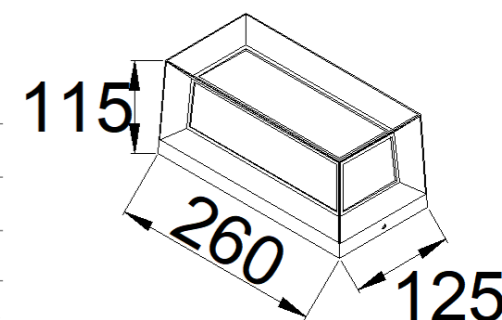

■ **GD-AWX100**

IP Rating: IP65
Lumen: N/A
POWER: MAX. 18W
Size: 96x150x285mm
Light source/Socket: E27