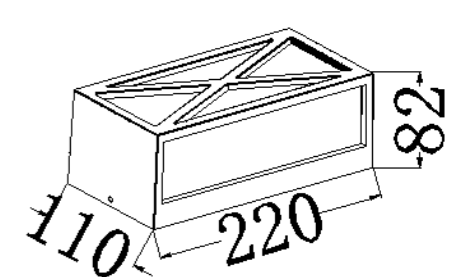

■ **GD-AWX054-4**

IP Rating: IP65
Lumen:800lm
POWER: 12W
Size: 220x110x82mm
Light source/Socket:SMD2835