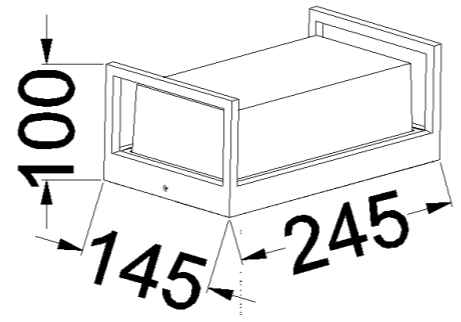

■ **GD-AWX016-3**

IP Rating: IP65
Lumen:800lm
POWER: 12W
Size: 145x100x245mm
Light source/Socket:SMD2835

■ **GD-AWX016-3-E27**

IP Rating: IP65
Lumen:N/A
POWER: MAX.12W
Size: 145x100x245mm
Light source/Socket:E27

■ **GD-AWX016-4**

IP Rating: IP65
Lumen:800lm
POWER: 12W
Size: 145x80x245mm
Light source/Socket:SMD2835

■ **GD-AWX016-4-E27**

IP Rating: IP65
Lumen:N/A
POWER: MAX.12W
Size: 145x80x245mm
Light source/Socket:E27

■ **GD-AWX054-1**

IP Rating: IP65
Lumen:600lm
POWER: 12W
Size: 220x110x82mm
Light source/Socket:SMD2835

■ **GD-AWX054-2**

IP Rating: IP65
Lumen:600lm
POWER: 12W
Size: 220x110x82mm
Light source/Socket:SMD2835

■ **GD-AWX054-3**

IP Rating: IP65
Lumen:800lm
POWER: 12W
Size: 220x110x82mm
Light source/Socket:SMD2835

■ **GD-AWX054-4**

IP Rating: IP65
Lumen:800lm
POWER: 12W
Size: 220x110x82mm
Light source/Socket:SMD2835