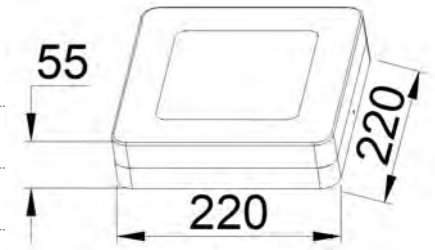

■ **GD-AWX051-1**

IP Rating: IP65
Lumen: 900lm
POWER: 18W
Size: 220x220x55mm
Light source/Socket: SMD2835