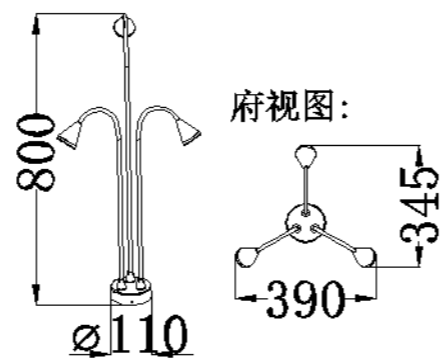

IP Rating: IP65

Lumen:1400lm

POWER: 2x12W

Size: 55x150x600mm

Light source/Socket:SMD2835

■ **GD-ABX172-1**

IP Rating: IP65
 Lumen:750lm
 POWER: 15W
 Size: 390*345*800mm
 Light source/Socket:COB

■ **GD-ABX172-2**