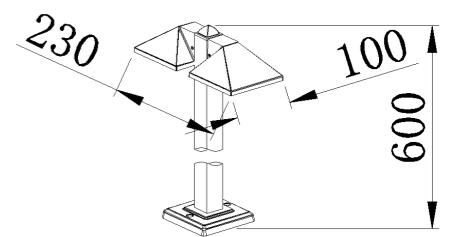

GD-ABX153-8-600

IP Rating: IP65
Lumen: 600lm
POWER: 2x6W
Size: 370x135x600mm
Light source/Socket: SMD2835

ROTATABLE HEAD
LIGHTING DOWNWARD

GD-ABX153-7-600

IP Rating: IP65
Lumen: 700lm
POWER: 2x7W
Size: 370x158x600mm
Light source/Socket: SMD2835

ROTATABLE HEAD

GD-AWX153-3

IP Rating: IP65
Lumen: 350lm
POWER: 7W
Size: 158x158x130mm
Light source/Socket: SMD2835

ROTATABLE HEAD

GD-AWX154-1

IP Rating: IP65
Lumen: 250lm
POWER: 5W
Size: 100x100x52mm
Light source/Socket: COB
Glass diffuser

GD-ABX153-4-600

IP Rating: IP65
Lumen: 350lm
POWER: 7W
Size: 158x235x600mm
Light source/Socket: SMD2835

ROTATABLE HEAD

GD-ABX154-2-600

IP Rating: IP65
Lumen: 250lm
POWER: 5W
Size: 165x100x600mm
Light source/Socket: COB
Glass diffuser

GD-ABX171-6-600

IP Rating: IP65
Lumen: 300lm
POWER: 7W
Size: 159x159x600mm
Light source/Socket: SMD2835

ROTATABLE HEAD

GD-ABX154-3-600

IP Rating: IP65
Lumen: 500lm
POWER: 2x5W
Size: 230x100x600mm
Light source/Socket: COB

Glass diffuser