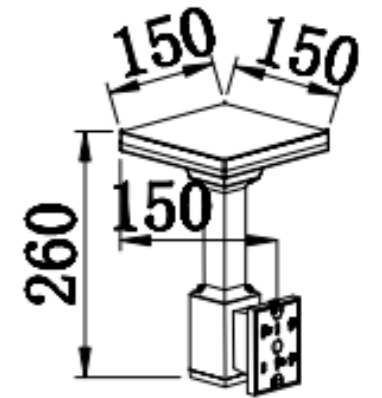

GD-ABX092-5

IP Rating: IP65
Lumen: 700lm
POWER: 12W
Size: 150x150x260mm
Light source/Socket: SMD 2835
PC DIFFUSER