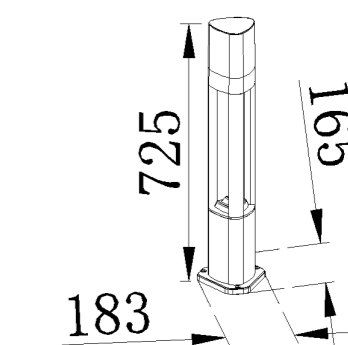

GD-ABX156-8-600

IP Rating: IP65
Lumen: 900lm
POWER: 12W+5W
Size: 165x183x725mm
Light source/Socket: SMD2835
LIGHTING UPWARD AND DOWNWARD