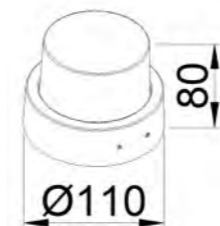

■ **GD-AWX069-3**
IP Rating: IP65
Lumen:250lm
POWER: 6W
Size: 108x108x80mm
Light source/Socket:SMD 2835