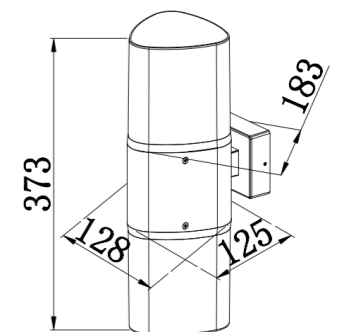

■ **GD-AWX156-15**

IP Rating: IP65
Lumen:1200lm
POWER: 2x12W
Size: 128x183x373mm
Light source/Socket:SMD2835

■ **GD-AWX156-16-E27**

IP Rating: IP65
Lumen:N/A
POWER: 2xMAX.12W
Size: 128x183x373mm
Light source/Socket:E27