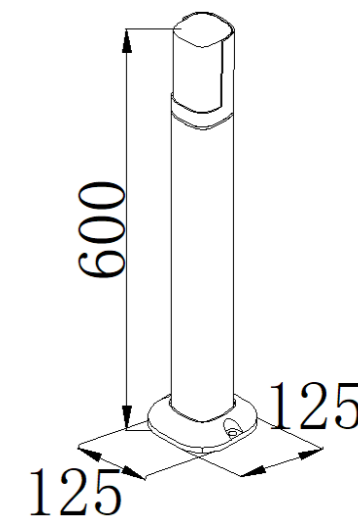

GD-ABX193-4B-600

IP Rating: IP65
Lumen:350lm
POWER: 7W
Size:125*125*600mm
Light source/Socket:SMD2835