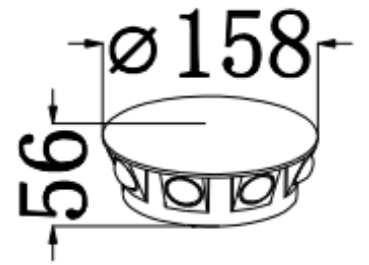

■ **GD-AWX128**

IP Rating: IP65
 Lumen:600lm
 POWER: 2x5W
 Size: 180x180x70mm
 Light source/Socket:COB

■ **GD-AWX166-1**

IP Rating: IP65

Lumen: 800lm

POWER: 8*1W

Size: 158x158x56mm

Light source/Socket: COB