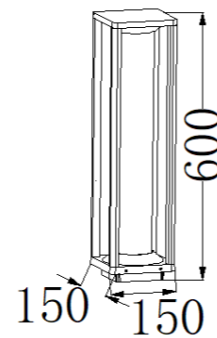

■ **GD-ABX062-6-600-E27**

IP Rating: IP65
Lumen:N/A
POWER:MAX.25W
Size:165x165x600mm
Light source/Socket:E27