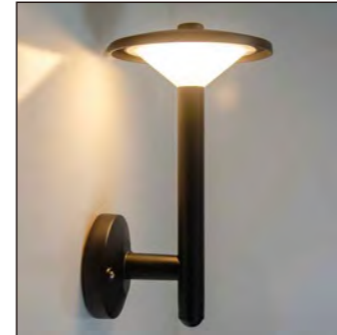

GD-AWX171-1

IP Rating: IP65
Lumen:300lm
POWER:7W
Size: 170x159x200mm
Light source/Socket:SMD2835

GD-AWX171-2

IP Rating: IP65
Lumen:350lm
POWER:7W
Size: 150x163x275mm
Light source/Socket:SMD2835