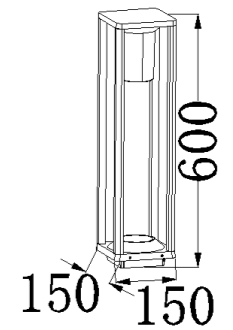

■ **GD-ABX062-10-E27**

IP Rating: IP65
Lumen:N/A
POWER:MAX.15W
Size:165x165x600mm
Light source/Socket:E27