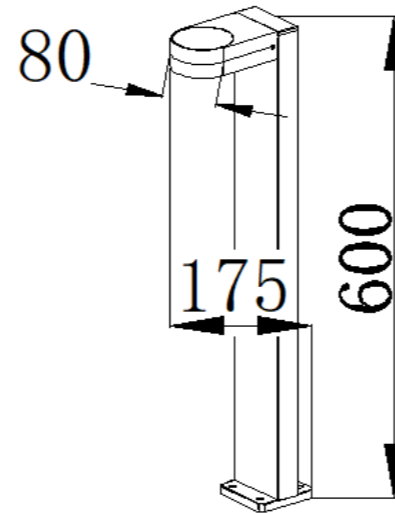

GD-ABX209-2-600

IP Rating: IP65
Lumen: 250lm
POWER: 5W
Size: 80*175*600mm
Light source/Socket: COB