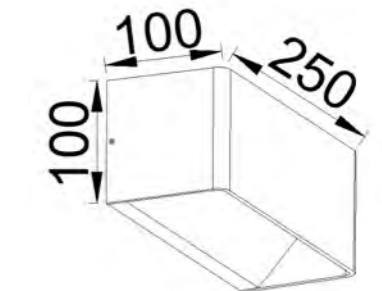

■ **GD-AWX128**

IP Rating: IP65
Lumen:600lm
POWER: 2x5W
Size: 180x180x70mm
Light source/Socket:COB