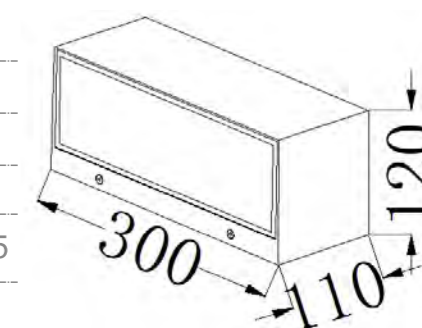

■ **GD-AWX188-4**

IP Rating: IP65
Lumen:1500lm
POWER: 30W
Size: 300*110*120mm
Light source/Socket:SMD2835