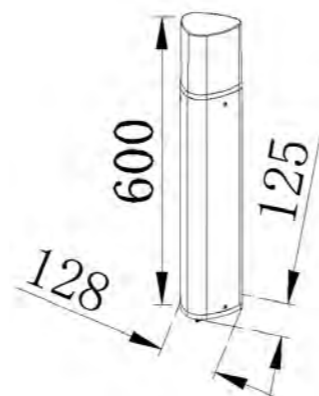

GD-ABX156-4-E27-600

IP Rating: IP65
Lumen: N/A
POWER: MAX. 12W
Size: 128x125x600mm
Light source/Socket: E27