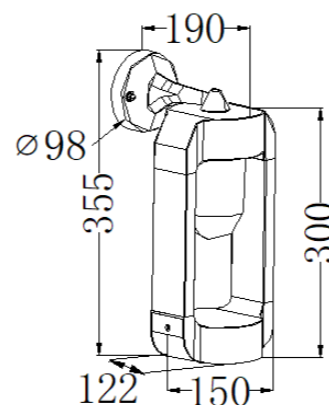

■ **GD-AWX115-3-E27**

IP Rating: IP65
Lumen:N/A
POWER:MAX.12W
Size: 190x355x150mm
Light source/Socket:E27