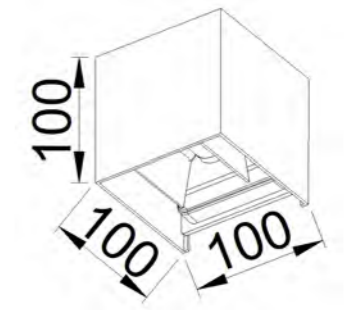

GD-AWG06-R

IP Rating: IP65
Lumen:300lm
POWER: 2x3W
Size: 140x115x100mm
Light source/Socket:COB
GLASS DIFFUSER