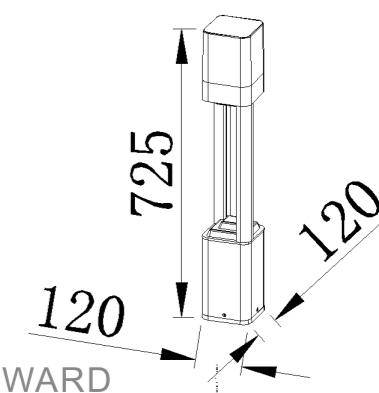

GD-ABX156-5-600

IP Rating: IP65
Lumen: 900lm
POWER: 12W+5W
Size: 120x120x725mm
Light source/Socket: SMD2835
LIGHTING UPWARD AND DOWNWARD