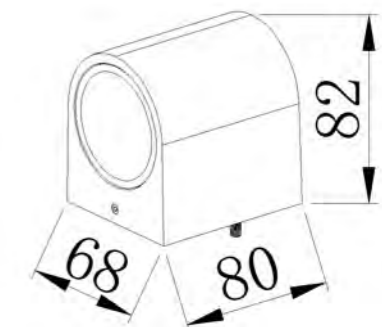

Size: 80x68x82mm

Light source/Socket:GU10

■ **GD-AWG14**

IP Rating: IP65

Lumen:250lm

POWER: 5W

Size: 80x68x82mm

Light source/Socket:COB