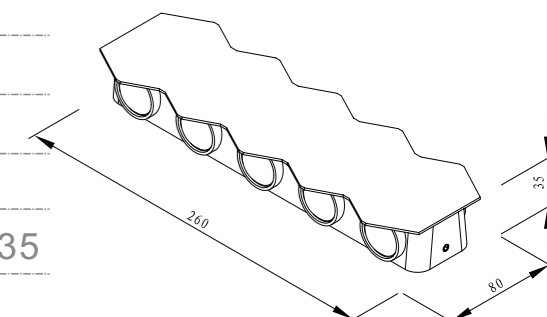

GD-AWZ63-10

IP Rating: IP 54
Lumen: 900lm
POWER: 10W
Size: 260*80*35mm
Light source/Socket: SMD2835