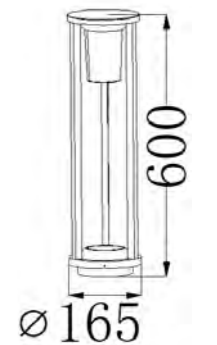

■ **GD-ABX002-200**

IP Rating: IP65
Lumen:600lm
POWER:10W
Size:108x108x200mm
Light source/Socket:COB