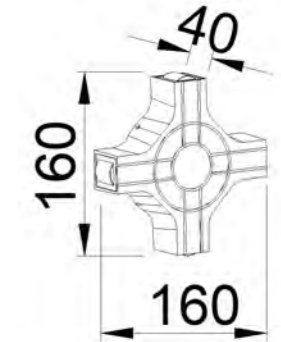

■ **GD-AWX124**

IP Rating: IP65
Lumen: 200lm
POWER: 12W
Size: 120x120x50mm
Light source/Socket: COB