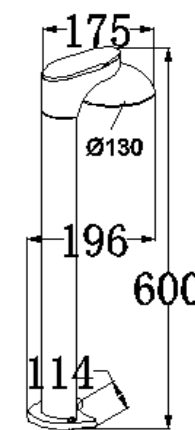

■ **GD-AWX015-1**

IP Rating: IP65
Lumen:350lm
POWER:7W
Size: 130x195x200mm
Light source/Socket:COB
GLASS DIFFUSER