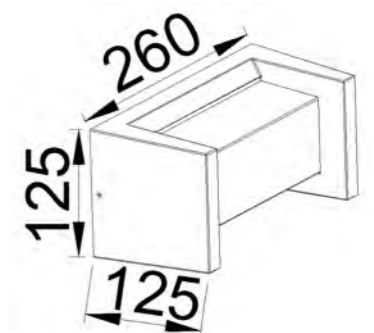

■ **GD-AWZ67-260-E27**

IP Rating: IP65

Lumen:N/A

POWER: MAX.18W

Size: 260x125x125mm

Light source/Socket:E27

PC DIFFUSER

■ **GD-AWZ67-260**

IP Rating: IP65

Lumen:600lm

POWER:12W

Size: 260x125x125mm

Light source/Socket:SMD 2835

PC DIFFUSER

■ **GD-AWZ66-260-E27**

IP Rating: IP65

Lumen:N/A

POWER: MAX.18W

Size: 260x125x125mm

Light source/Socket:E27

PC DIFFUSER

■ **GD-AWZ66-260**

IP Rating: IP65

Lumen:600lm

POWER:12W

Size: 260x125x125mm

Light source/Socket:SMD 2835

PC DIFFUSER