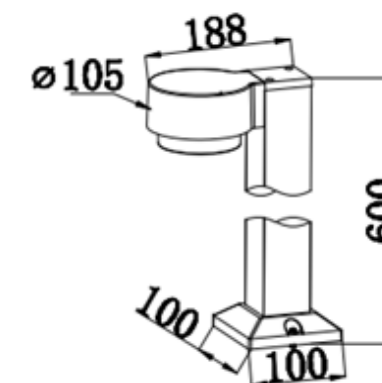

■ **GD-ABX148-5-600**

IP Rating: IP65
 Lumen:700lm
 POWER:2x7W
 Size: 105x275x600mm
 Light source/Socket:SMD2835

■ **GD-ABX148-6-600**

IP Rating: IP65
 Lumen:700lm
 POWER:2x7W
 Size: 105x275x600mm
 Light source/Socket:SMD2835