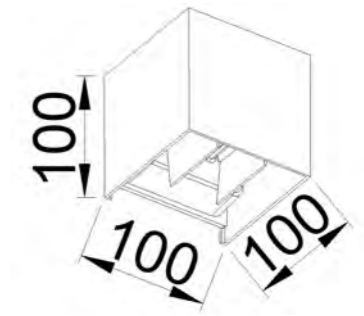

GD-AWZ30-G9

IP Rating: IP65
Lumen:N/A
POWER:MAX.5W
Size: 100x100x100mm
Light source/Socket:G9
GLASS DIFFUSER