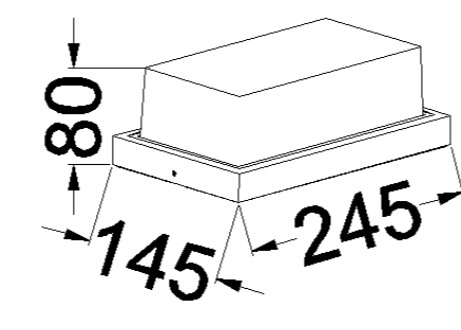

■ **GD-AWX016-3**

IP Rating: IP65
Lumen:800lm
POWER: 12W
Size: 145x100x245mm
Light source/Socket:SMD2835

■ **GD-AWX016-3-E27**

IP Rating: IP65
Lumen:N/A
POWER: MAX.12W
Size: 145x100x245mm
Light source/Socket:E27

■ **GD-AWX016-4**

IP Rating: IP65
Lumen:800lm
POWER: 12W
Size: 145x80x245mm
Light source/Socket:SMD2835

■ **GD-AWX016-4-E27**

IP Rating: IP65
Lumen:N/A
POWER: MAX.12W
Size: 145x80x245mm
Light source/Socket:E27

■ **GD-AWX054-1**

IP Rating: IP65
Lumen:600lm
POWER: 12W
Size: 220x110x82mm
Light source/Socket:SMD2835

■ **GD-AWX054-2**

IP Rating: IP65
Lumen:600lm
POWER: 12W
Size: 220x110x82mm
Light source/Socket:SMD2835

■ **GD-AWX054-3**

IP Rating: IP65
Lumen:800lm
POWER: 12W
Size: 220x110x82mm
Light source/Socket:SMD2835

■ **GD-AWX054-4**

IP Rating: IP65
Lumen:800lm
POWER: 12W
Size: 220x110x82mm
Light source/Socket:SMD2835