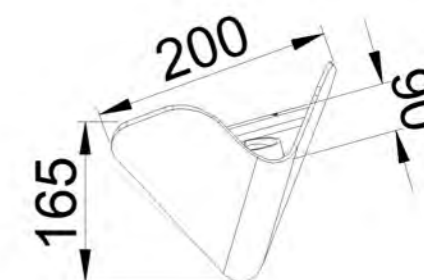

■ **GD-AWX120**

IP Rating: IP65
Lumen:250lm
POWER: 5W
Size: 165x90x200mm
Light source/Socket:COB