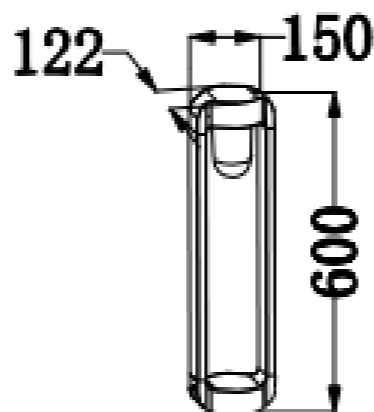

■ **GD-ABX115-1-600-E27**

IP Rating: IP65
Lumen:N/A
POWER:MAX.12W
Size: 150x122x600mm
Light source/Socket:E27