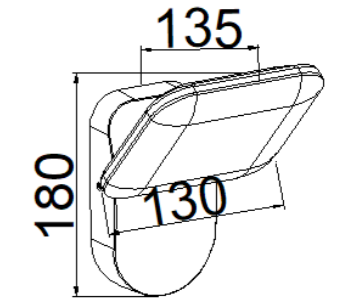

■ **GD-AWX127-1**

IP Rating: IP65
Lumen:600lm
POWER: 12W
Size: 135x130x180mm
Light source/Socket:SMD 2835