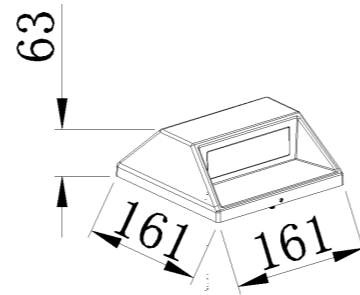

■ **GD-AWX112-3-S**

IP Rating: IP65

Lumen:300lm

POWER: 6W

Size: 161x161x63mm

Light source/Socket:SMD2835