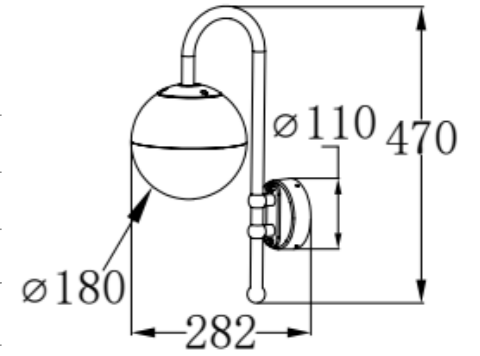

■ **GD-AWX165-1**

IP Rating: IP65

Lumen:900lm

POWER:18W

Size: 180*282*470mm

Light source/Socket:SMD2835

■ **GD-ABX165-3-800**

IP Rating: IP65

Lumen:900lm

POWER:18W

Size: 180*286*800mm

Light source/Socket:SMD2835