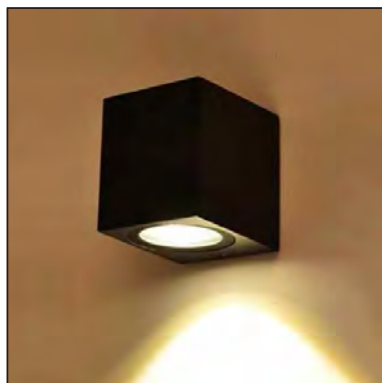

■ **GD-AWG16-GU10**

IP Rating: IP65
Lumen:N/A
POWER: MAX.5W
Size: 80x68x82mm
Light source/Socket:GU10

■ **GD-AWG16**

IP Rating: IP65
Lumen:250lm
POWER: 5W
Size:80x68x82mm
Light source/Socket:COB