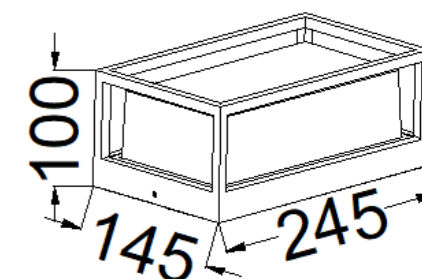

■ **GD-AWX016-1**

IP Rating: IP65
Lumen:800lm
POWER: 12W
Size: 145x100x245mm
Light source/Socket:SMD2835

■ **GD-AWX016-1-E27**

IP Rating: IP65
Lumen:N/A
POWER: MAX.12W
Size: 145x100x245mm
Light source/Socket:E27

■ **GD-AWX016-2**

IP Rating: IP65
Lumen:800lm
POWER: 12W
Size: 145x100x245mm
Light source/Socket:SMD2835

■ **GD-AWX016-2-E27**

IP Rating: IP65
Lumen:N/A
POWER: MAX.12W
Size: 145x100x245mm
Light source/Socket:E27