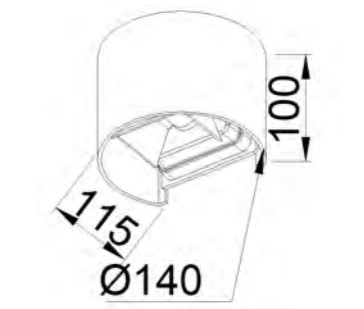

GD-AWG06

IP Rating: IP65
Lumen:300lm
POWER:2x3W
Size: 100x100x100mm
Light source/Socket:COB
GLASS DIFFUSER

GD-AWZ30-G9

IP Rating: IP65
Lumen:N/A
POWER:MAX.5W
Size: 100x100x100mm
Light source/Socket:G9
GLASS DIFFUSER

GD-AWG06-R

IP Rating: IP65
Lumen:300lm
POWER: 2x3W
Size: 140x115x100mm
Light source/Socket:COB
GLASS DIFFUSER

GD-AWZ30-R-G9

IP Rating: IP65
Lumen:N/A
POWER: MAX.5W
Size: 140x115x100mm
Light source/Socket:G9
GLASS DIFFUSER

GD-AWX144

IP Rating: IP65
Lumen:1000lm
POWER:2x10W
Size: 120x120x120mm
Light source/Socket:SMD2835
GLASS DIFFUSER