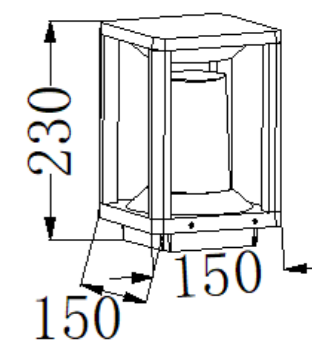

■ **GD-AWX168-5-E27**

IP Rating: IP65

Lumen:N/A

POWER:MAX 12W

Size: 120x120x300mm

Light source/Socket:E27

■ **GD-AWX168-6-E27**

IP Rating: IP65

Lumen:N/A

POWER:MAX 12W

Size: 124x121x300mm

Light source/Socket:E27

■ **GD-AWX168-5**

IP Rating: IP65

Lumen:600lm

POWER:12W

Size: 120x120x300mm

Light source/Socket:SMD 2835

■ **GD-AWX168-6**

IP Rating: IP65

Lumen:600lm

POWER:12W

Size: 124x121x300mm

Light source/Socket:SMD 2835

■ **GD-ABX062-1-E27**

IP Rating: IP65

Lumen:N/A

POWER:MAX.15W

Size:150x150x230mm

Light source/Socket:E27