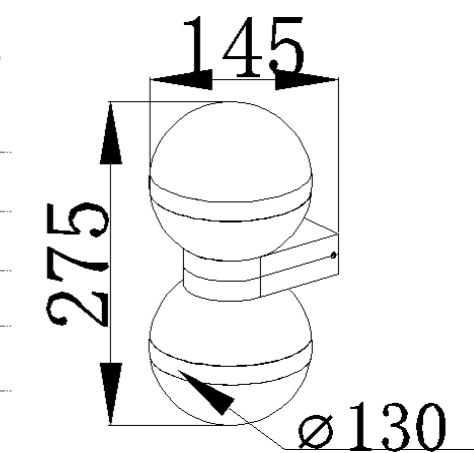

GD-AWX173-2-GX53

IP Rating: IP65
Lumen: N/A
POWER: MAX 10W*2
Size: 275*145*130mm
Light source/Socket: GX53