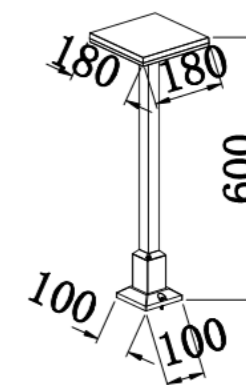

■ **GD-ABX090-1-600**

IP Rating: IP65
Lumen:1000lm
POWER: 18W
Size: 180x180x600mm
Light source/Socket:SMD 2835
PC DIFFUSER