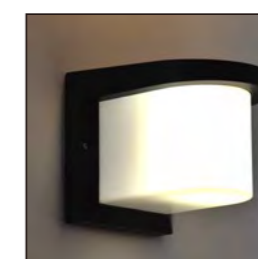

■ **GD-AWX017-2**

IP Rating: IP65
Lumen: 700lm
POWER: 12W
Size: 160x160x190mm
Light source/Socket: SMD 2835