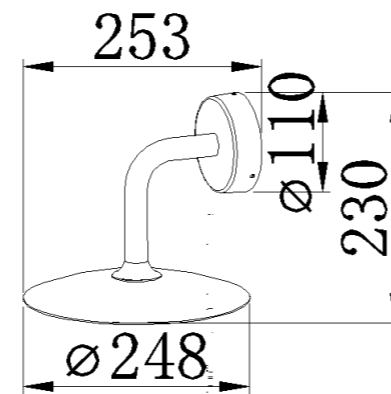

■ **GD-AWX063-5**

IP Rating: IP65
Lumen:350lm
POWER: 6W
Size: 248x253x230mm
Light source/Socket:SMD2835