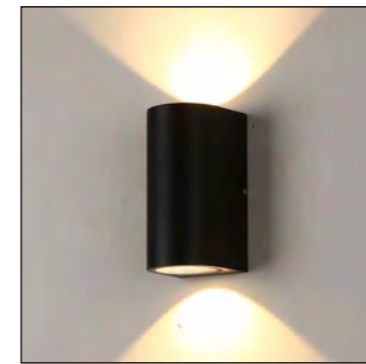

■ **GD-AWX063-4**

IP Rating: IP65
 Lumen:350lm
 POWER: 6W
 Size: 248x253x250mm
 Light source/Socket:SMD2835

■ **GD-AWX063-5**

IP Rating: IP65
 Lumen:350lm
 POWER: 6W
 Size: 248x253x230mm
 Light source/Socket:SMD2835