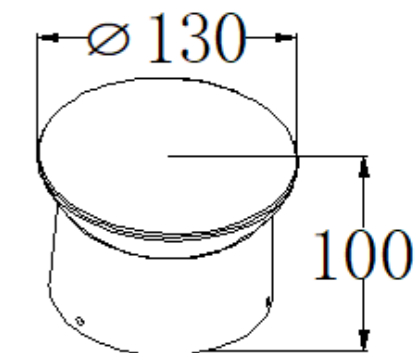

ROTATABLE HEAD SERIES

■ **GD-AWX015-3-PC**

IP Rating: IP65
Lumen:320lm
POWER:7W
Size: 130x195x200mm
Light source/Socket:COB
PC DIFFUSER

■ **GD-ABX015-4-PC-600**

IP Rating: IP65
Lumen:320lm
POWER:7W
Size: 130x175x600mm
Light source/Socket:COB
PC DIFFUSER

■ **GD-AWX015-1**

IP Rating: IP65
Lumen:350lm
POWER:7W
Size: 130x195x200mm
Light source/Socket:COB
GLASS DIFFUSER

■ **GD-AWX015-5**

IP Rating: IP65
Lumen:350lm
POWER:7W
Size: 130x130x100mm
Light source/Socket:COB
GLASS DIFFUSER

■ **GD-ABX015-2-600**

IP Rating: IP65
Lumen:350lm
POWER:7W
Size: 130x175x600mm
Light source/Socket:COB
GLASS DIFFUSER

■ **GD-AWX015-6-PC**

IP Rating: IP65
Lumen:320lm
POWER:7W
Size: 130x130x100mm
Light source/Socket:COB
PC DIFFUSER