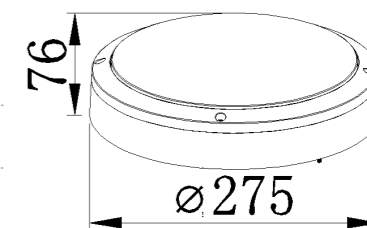

■ **GD-AWX055-1**

IP Rating: IP65
 Lumen: 1200lm
 POWER: 18W
 Size: 275x275x76mm
 Light source/Socket: SMD 2835

■ **GD-AWX055-2**

IP Rating: IP65
 Lumen: 750lm
 POWER: 18W
 Size: 275x275x81mm
 Light source/Socket: SMD 2835