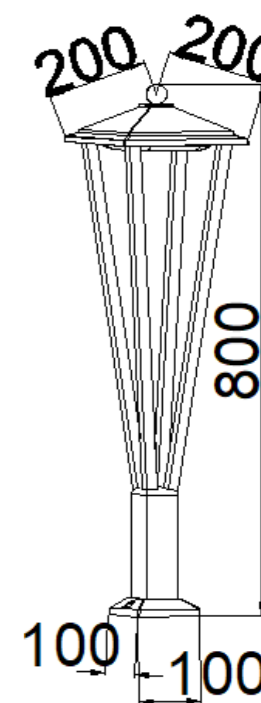

■ **GD-ABX129-4-800**

IP Rating: IP65
Lumen:600lm
POWER:12W
Size: 200x200x800mm
Light source/Socket:SMD 2835
PC DIFFUSER