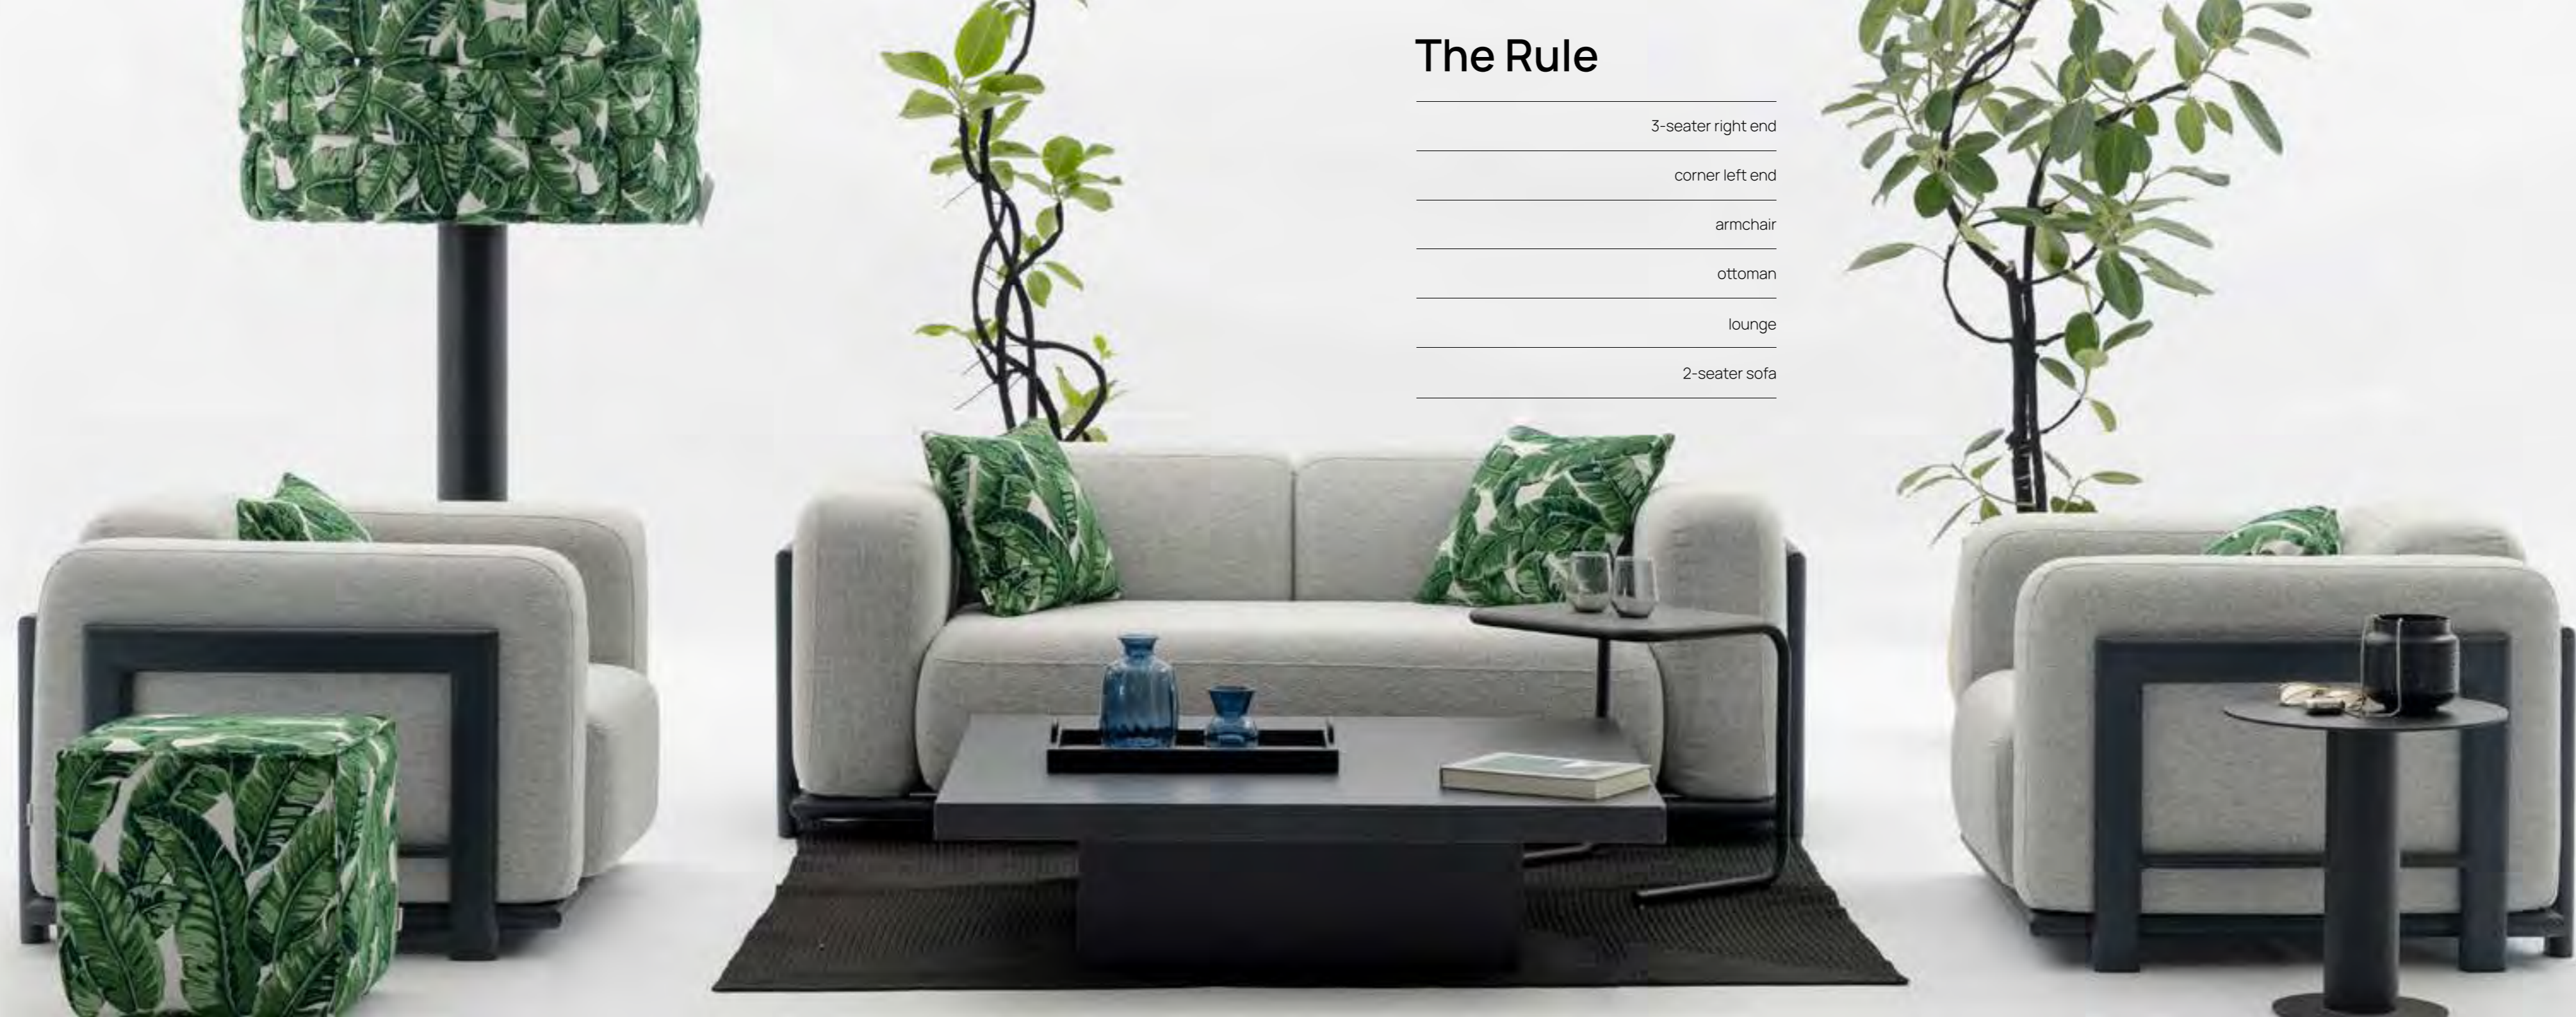

DIVANO LOUNGE

The Rule

3-seater right end

---

corner left end

---

armchair

---

ottoman

---

lounge

2-seater sofa