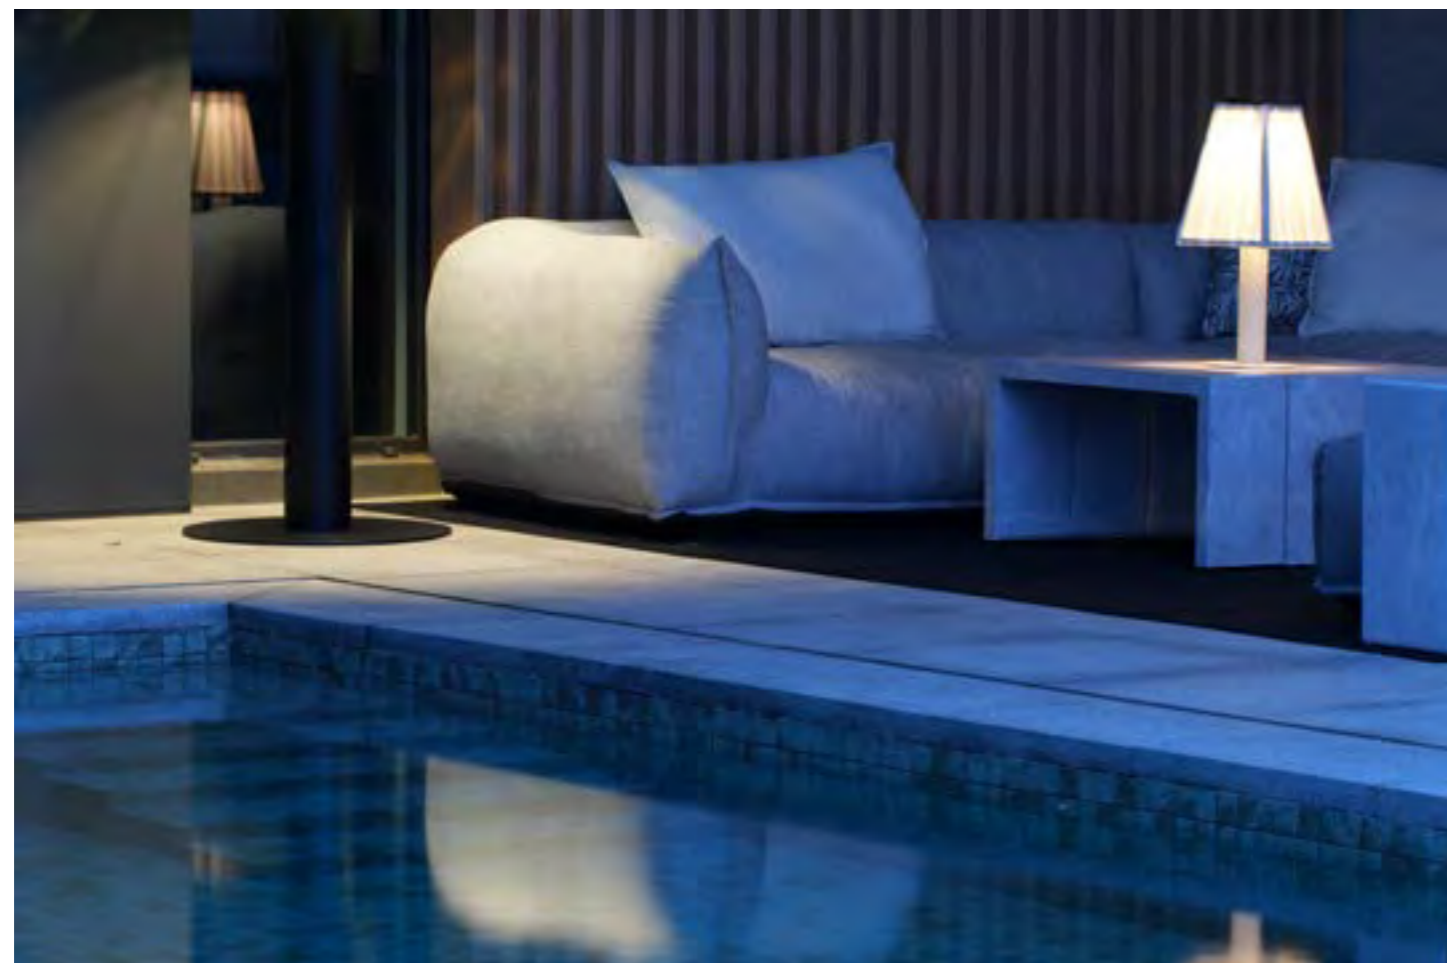

DIVANO LOUNGE

Our Lookbook

DIVANO LOUNGE

DIVANO LOUNGE

Asia

Jinli Mansion,
No.1510 Gudu Avenue,
Sanxiang Town,
Zhongshan City,
Guangdong Province, China

Tel +86 (0760) 85882605
info@divanolounge.cn

Europe