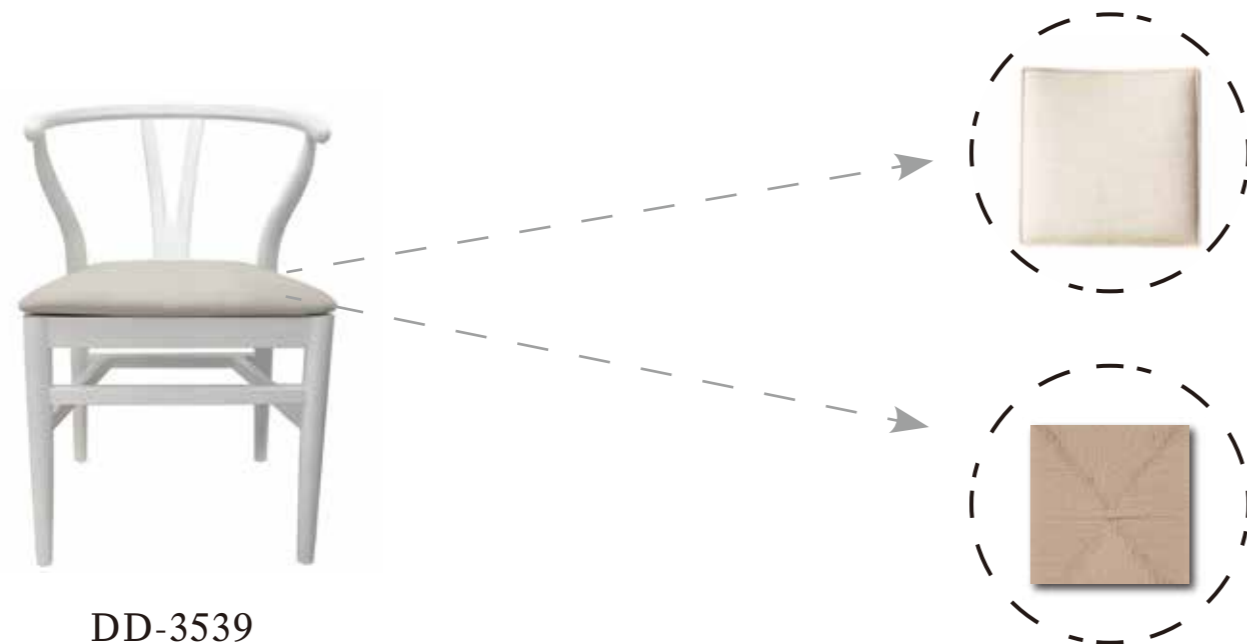

PRODUCTION
DD-3956

PRODUCTION
DD-3501

PRODUCTION
DD-3182

PRODUCTION
DD-3401

PRODUCTION
DD-3540

ENTERING A QUALITY LIFE

For a wedding, solid wood furniture offers an unparalleled blend of natural elegance and enduring charm, creating a warm and sophisticated ambiance for your special day. Imagine a ceremony framed by rustic solid wood arches, or a reception where guests gather around beautifully crafted solid wood dining tables, each piece telling a story through its unique grain.