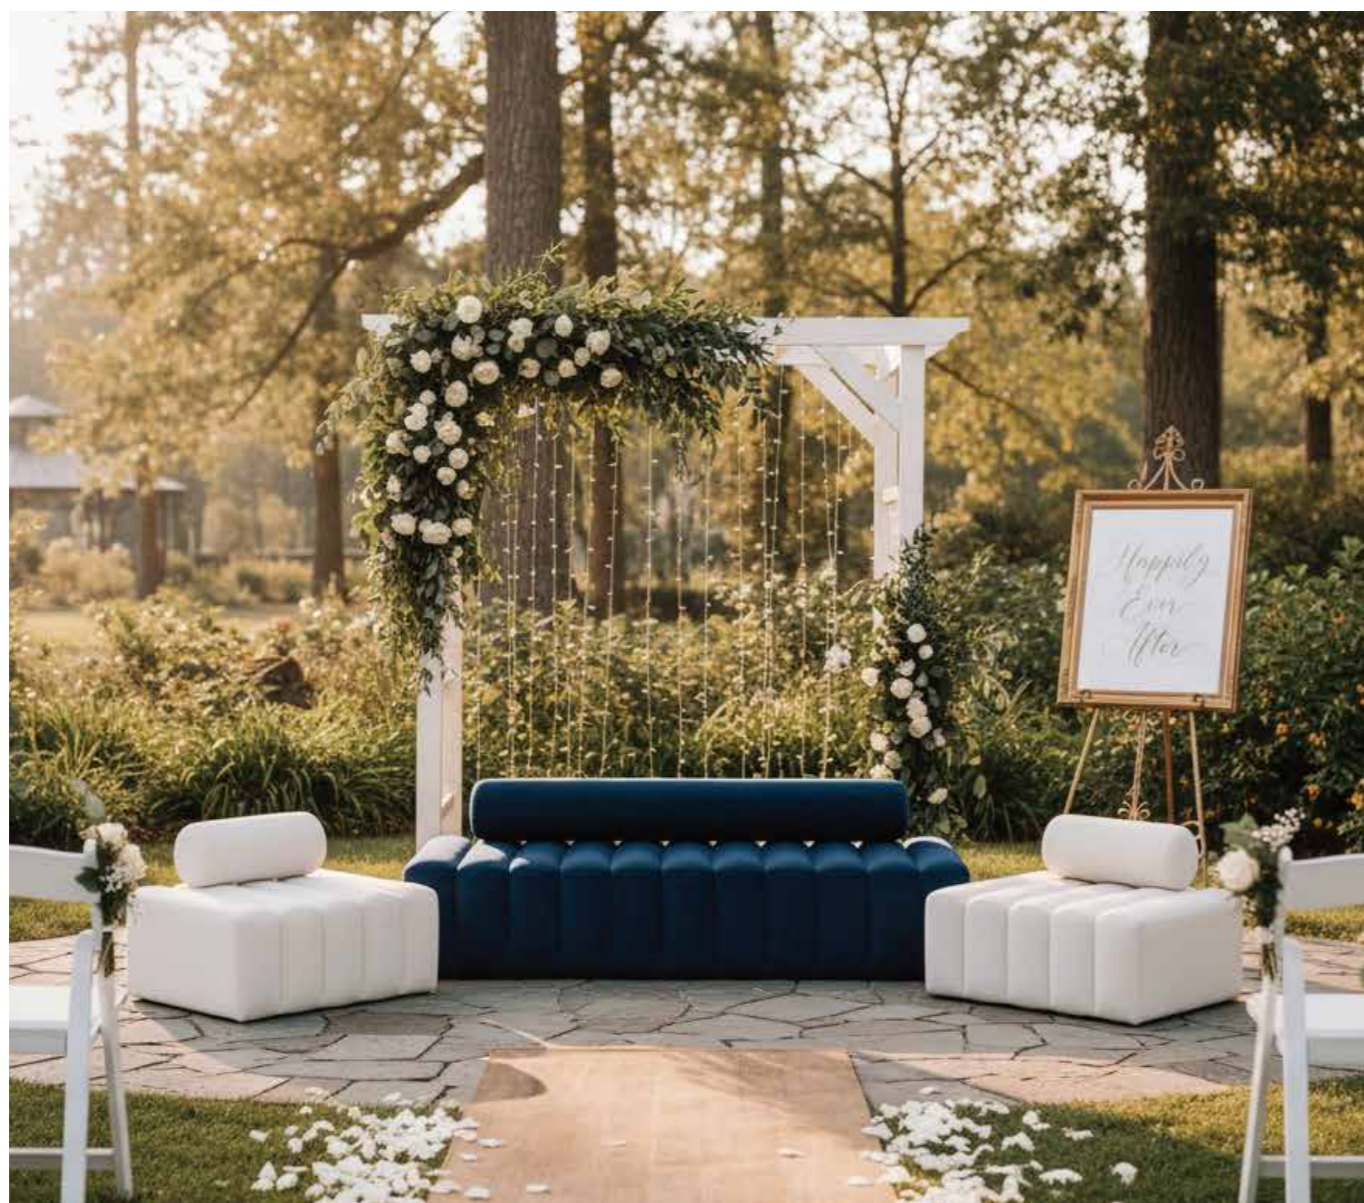

PRODUCTION
DO-489