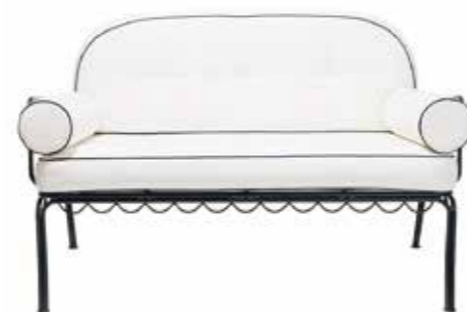

PRODUCTION
DF-1366