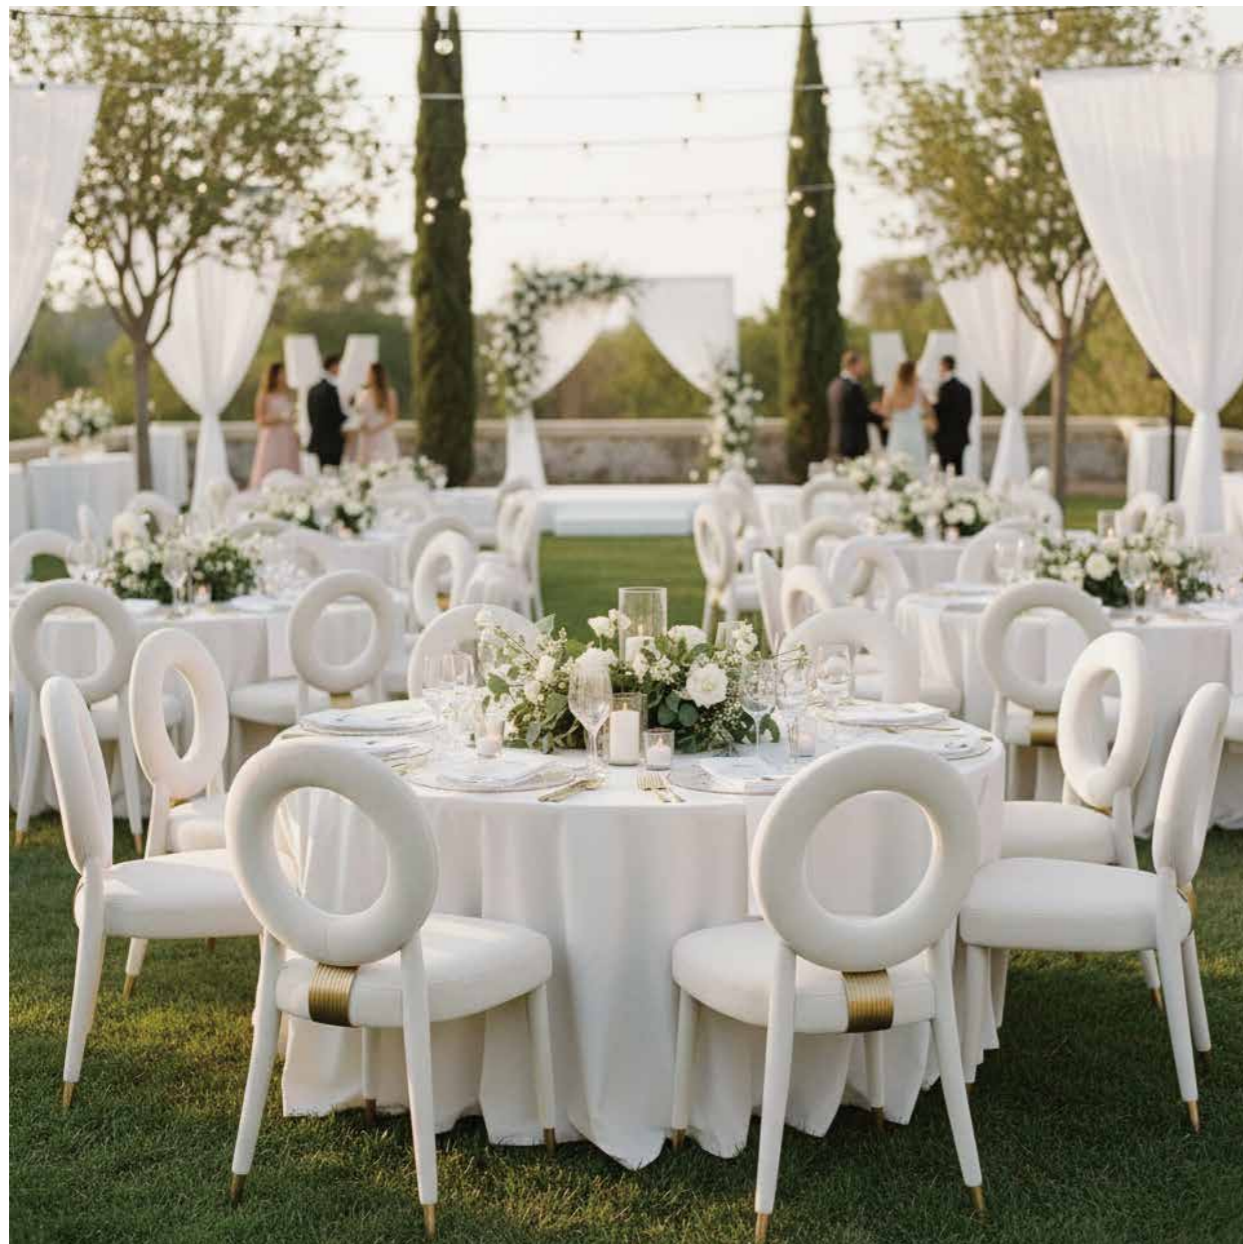

PRODUCTION
DD-3234