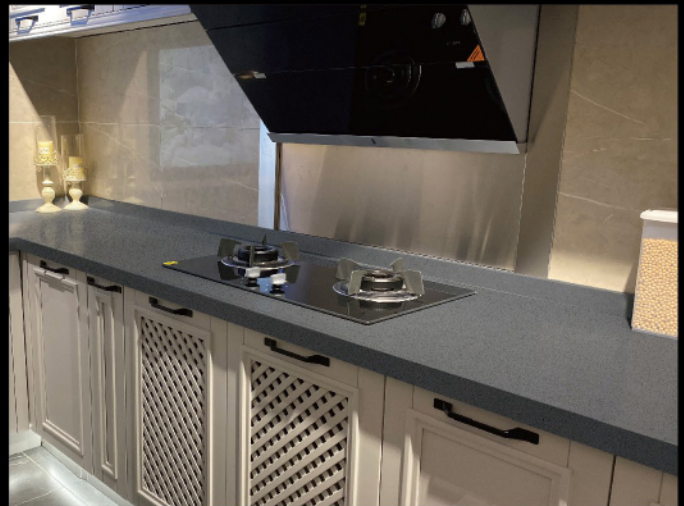

SOLID SURFACE

CLASSIC DESIGN

UP sheet is blended with unsaturation poly and MMA. Excellent cost performance. Suitable for kitchen countertops, vanity tops, worktops and service tops, etc.