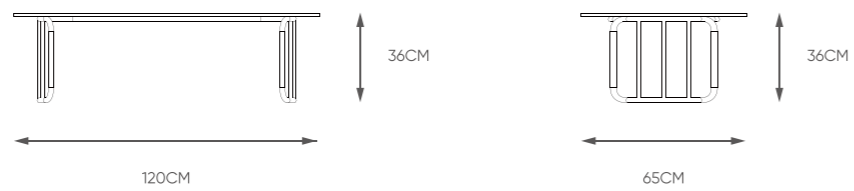

PRODUCTS

40HQ: 41sets

NAME/CODE	SIZE

001

Single sofa

002

Double sofa

003

Coffee table

FRAME COLORS

MATERIAL

M-1 Frame		powder coating
M-2 Fabric		chenille
M-3 Tabletop		sintered stone
M-4 Weaving		rope