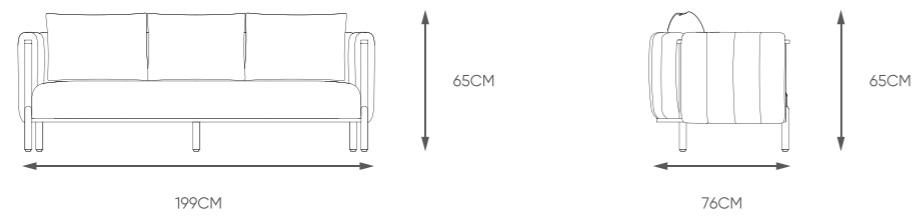

002
3 Seater sofa

003
Big coffee table