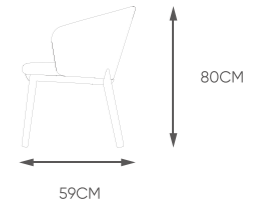

PRODUCTS

40HQ: 214sets

NAME/CODE

SIZE

001
Dining chair

FRAME COLORS

Colour1

Colour2

MATERIAL

M-1

Frame

powder coating

M-2

Fabric

olefin