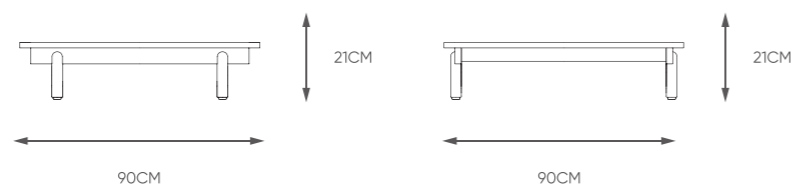

004
Small coffee table