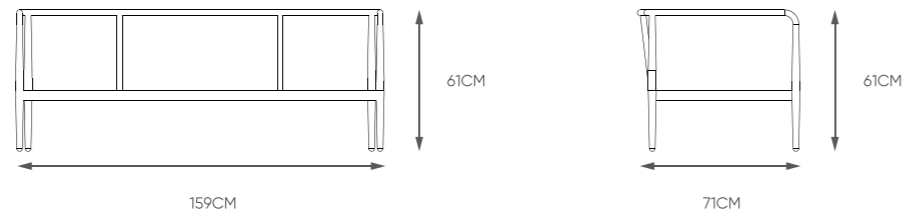

15cm thickness seat cushion
φ8mm rope weaving

PRODUCTS

40HQ: 63sets

NAME/CODE	SIZE
-----------	------

001
Single sofa

002
Double sofa

003
Coffee table

FRAME COLORS