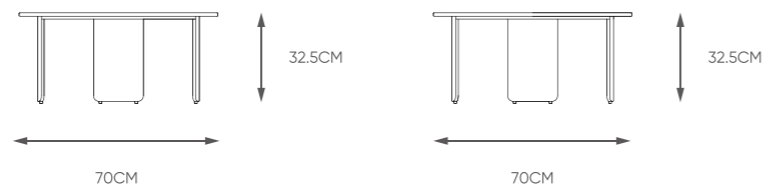

PRODUCTS

40HQ: 32sets

NAME/CODE

SIZE

001
Single sofa

002
3 Seater sofa

003
Big coffee table

004
Small coffee table