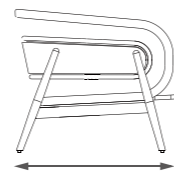

79CM

69CM

002

Double sofa