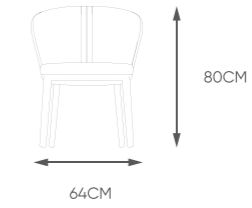

PRODUCTS

40HQ: 214sets

NAME/CODE

SIZE

001
Dining chair

FRAME COLORS

Colour1

Colour2

MATERIAL

M-1

Frame

powder coating

M-2

Fabric

olefin