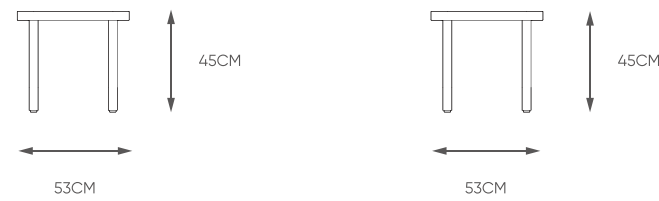

PRODUCTS

40HQ: 28sets

NAME/CODE	SIZE

004
Single sofa

005
Big coffee table

006
Small coffee table

FRAME COLORS

MATERIAL

M-1 Frame		powder coating
M-2 Fabric		recycled polyester
M-3 Tabletop		quartz+teak
M-4 Wood		teak