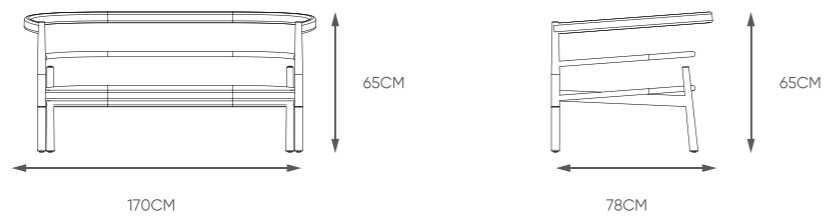

K.D structure

PRODUCTS

40HQ: 58sets

NAME/CODE

SIZE

001
Single sofa

002
Double sofa

003
Round Coffee table