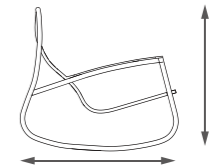

95cm

104.5cm

FRAME COLORS

Colour1

Colour2

Colour3

MATERIAL

M-1
Frame powder coating

M-2
Fabric olefin

M-3
Handrail heat transfer printing