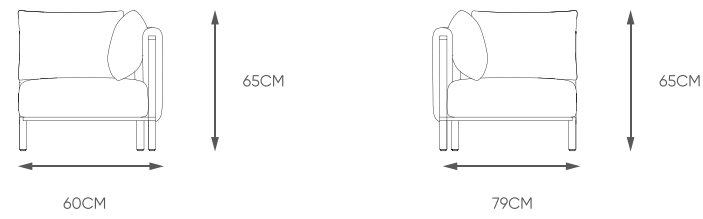

65CM

65CM

79CM

PRODUCTS

40HQ: 28sets

NAME/CODE	SIZE
-----------	------

004
Single sofa

005
Big coffee table