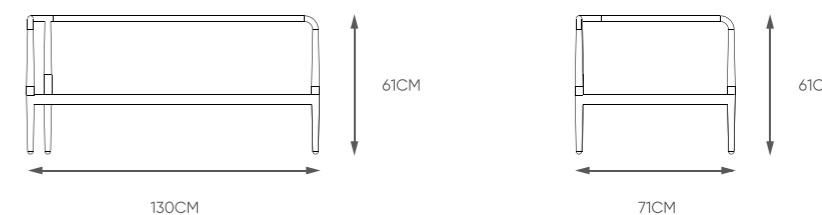

Alu. frame with powder coated,
500g/m² recycled polyester fabric
15cm thickness seat cushion

002
Coffee table

w/ Alu. plate table top.
table K.D structure

PRODUCTS

40HQ: 72sets

NAME/CODE

SIZE

001
Double sofa