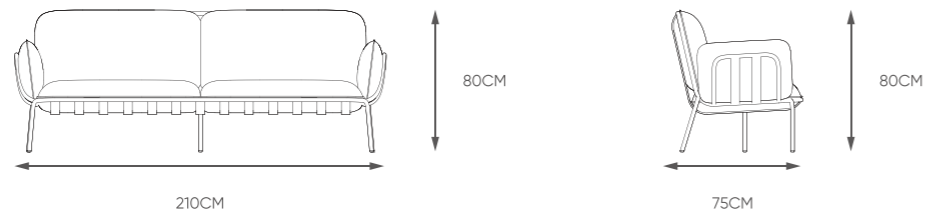

40HQ: 29sets

NAME/CODE

SIZE

001
Single sofa

002
Double sofa

003
Big coffee table

004
Small coffee table

FRAME COLORS