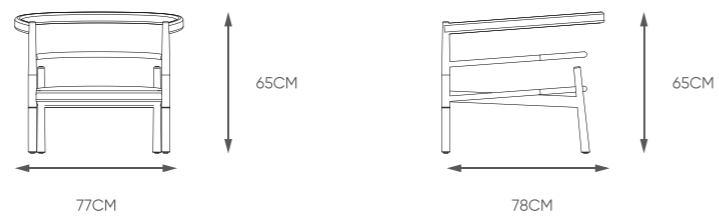

K.D structure

PRODUCTS

40HQ: 58sets

NAME/CODE

SIZE

001
Single sofa

002
Double sofa

003
Round Coffee table