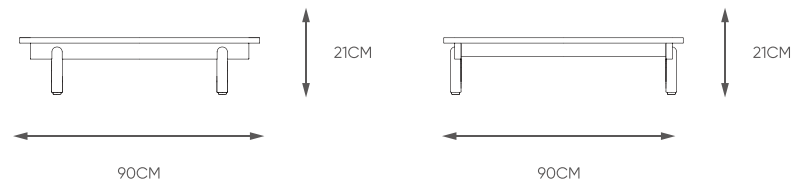

65CM

65CM

79CM

PRODUCTS

40HQ: 28sets

NAME/CODE	SIZE
-----------	------

004
Single sofa

005
Big coffee table