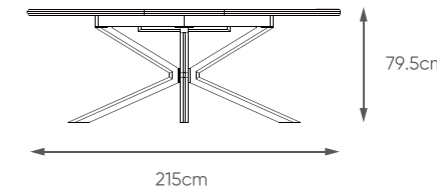

All-aluminum dining table

001
Dining table

Alu. frame with powder coated
5mm OCSB glass tabletop

PRODUCTS

40HQ: 78sets

NAME/CODE

SIZE

001
Dining table