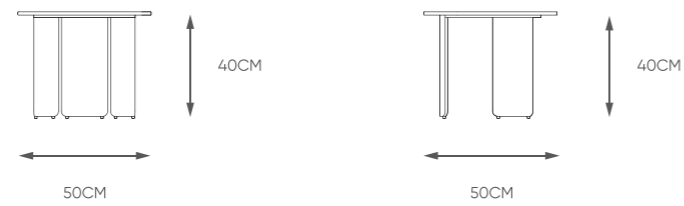

PRODUCTS

40HQ: 32sets

NAME/CODE

SIZE

001
Single sofa

002
3 Seater sofa

003
Big coffee table

004
Small coffee table