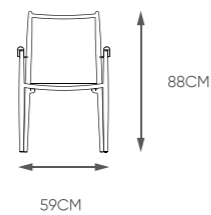

PRODUCTS

40HQ: 488sets

NAME/CODE

SIZE

001

Dining chair