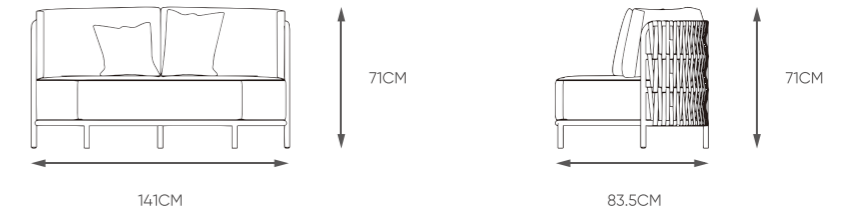

001
Double sofa

002
Footrest