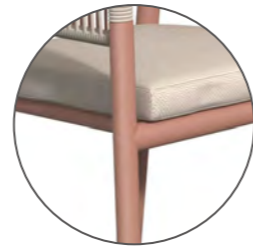

Gulwe

All alu. rope round table dining chair

001
Dining chair

Alu. frame with powder
308g/m2 recycled polyester
6mm rope
Entire structure

PRODUCTS

40HQ: 228sets

NAME/CODE

SIZE

001
Dining chair

75.5cm

57cm

75.5cm

61cm

FRAME COLORS

Colour1

Colour2

MATERIAL

M-1

Frame

powder coating

M-2

Fabric

recycled polyester

M-3

Weaving

rope