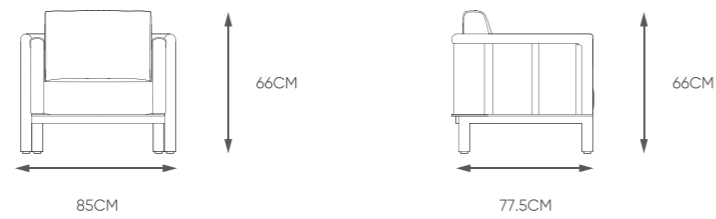

PRODUCTS

40HQ: 32sets

NAME/CODE

SIZE

001
Single sofa