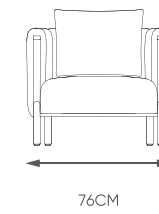

003
Small coffee table

quartz+teak wood tabletop

004
Big coffee table

entire structure big coffee table

PRODUCTS

40HQ: 30sets

NAME/CODE	SIZE	
-----------	------	--

001
Single sofa