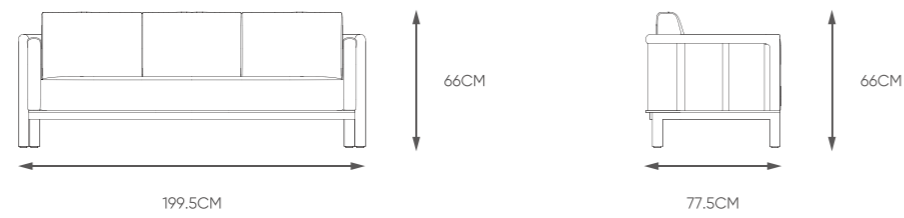

PRODUCTS

40HQ: 32sets

NAME/CODE

SIZE

001
Single sofa

002
3 Seater sofa

003
Big coffee table

004
Small coffee table