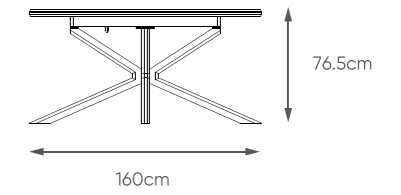

All-aluminum dining table

001
Dining table

Alu. frame with powder coated
5mm OCSB glass tabletop

PRODUCTS

40HQ: 78sets

NAME/CODE

SIZE

001
Dining table