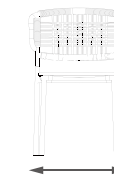

Stackable structure chair

002
Table

Alu. frame with powder coated
15mm thickness acacia tabletop
K.D structure table

PRODUCTS

40HQ: 74sets

NAME/CODE

SIZE

001
Chair