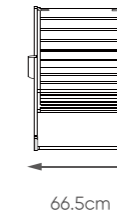

001
Dinging chair

95cm

66.5cm

95cm

104.5cm

FRAME COLORS

Colour1

Colour2