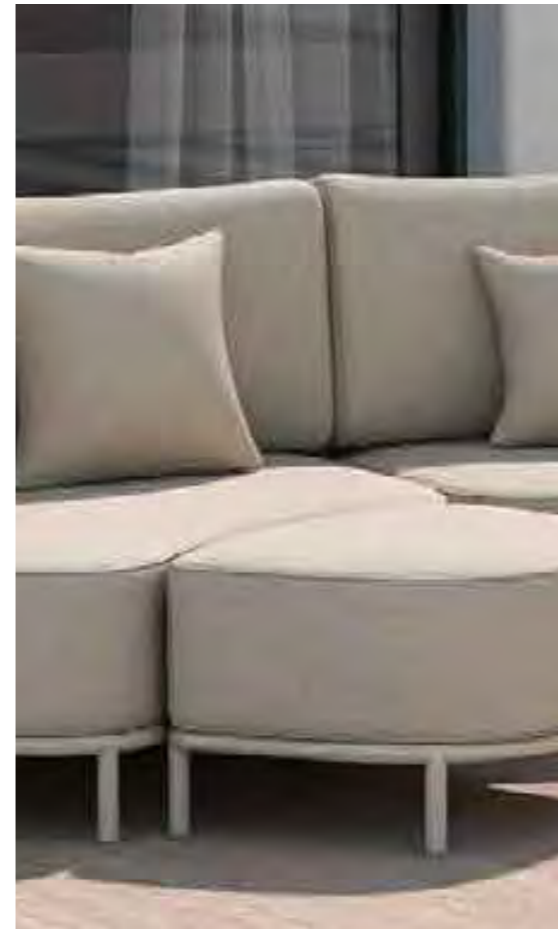

alu. dining set of 7

Product Combination:
Dining Arm Chair x4: / Dining Table x1 /
Dining Armless Chair x2

The Yambuya Collection creates a unified and airy aesthetic with its neutral palette of light brown rope and off-white tones. The oval table and chairs feature a coherent rope-woven design, complemented by soft fabric cushions and sturdy metal legs for a blend of elegance, comfort, and stability. Paired with matching sofa sets designed for various outdoor spaces.

alu. rope dining set of 9

Product Combination:
Dining Chair x8 / Dining Table x1

The Yambuya Collection creates a unified and airy aesthetic with its neutral palette of light brown rope and off-white tones. The oval table and chairs feature a coherent rope-woven design, complemented by soft fabric cushions and sturdy metal legs for a blend of elegance, comfort, and stability. Paired with matching sofa sets designed for various outdoor spaces.