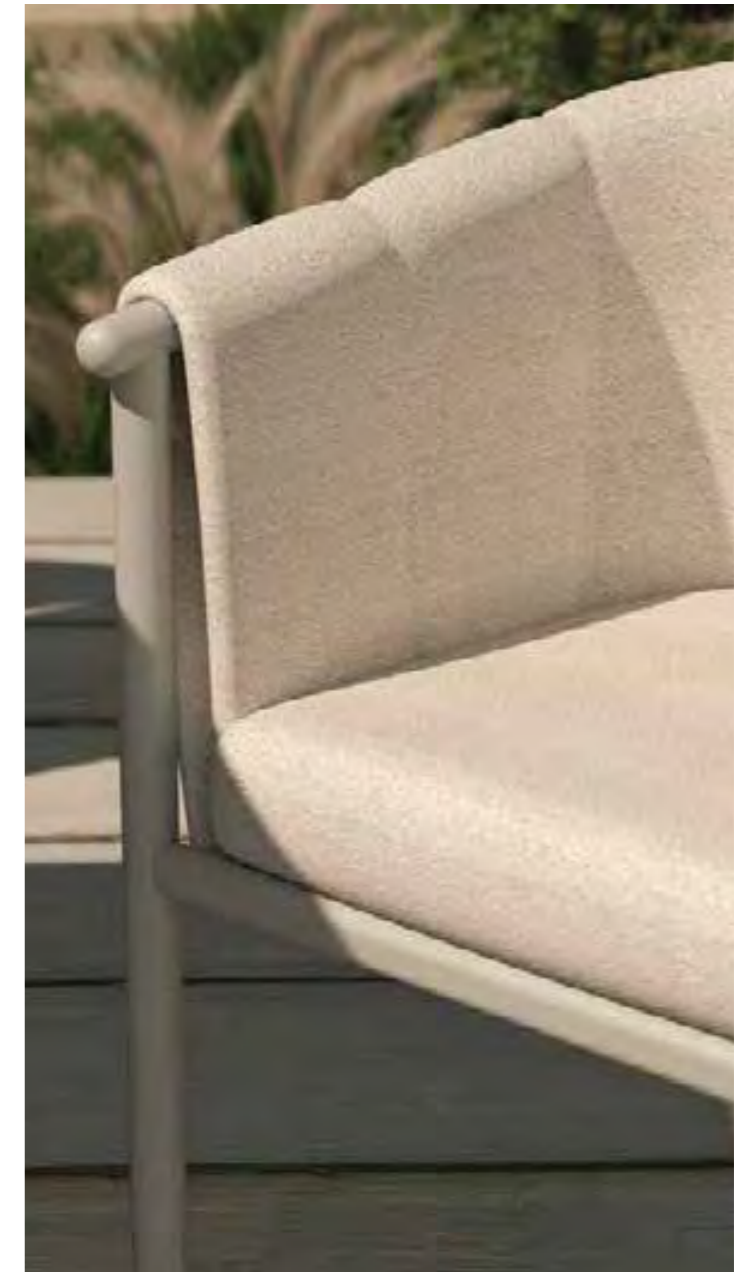

Product Combination:
Chair x6 / Table x1