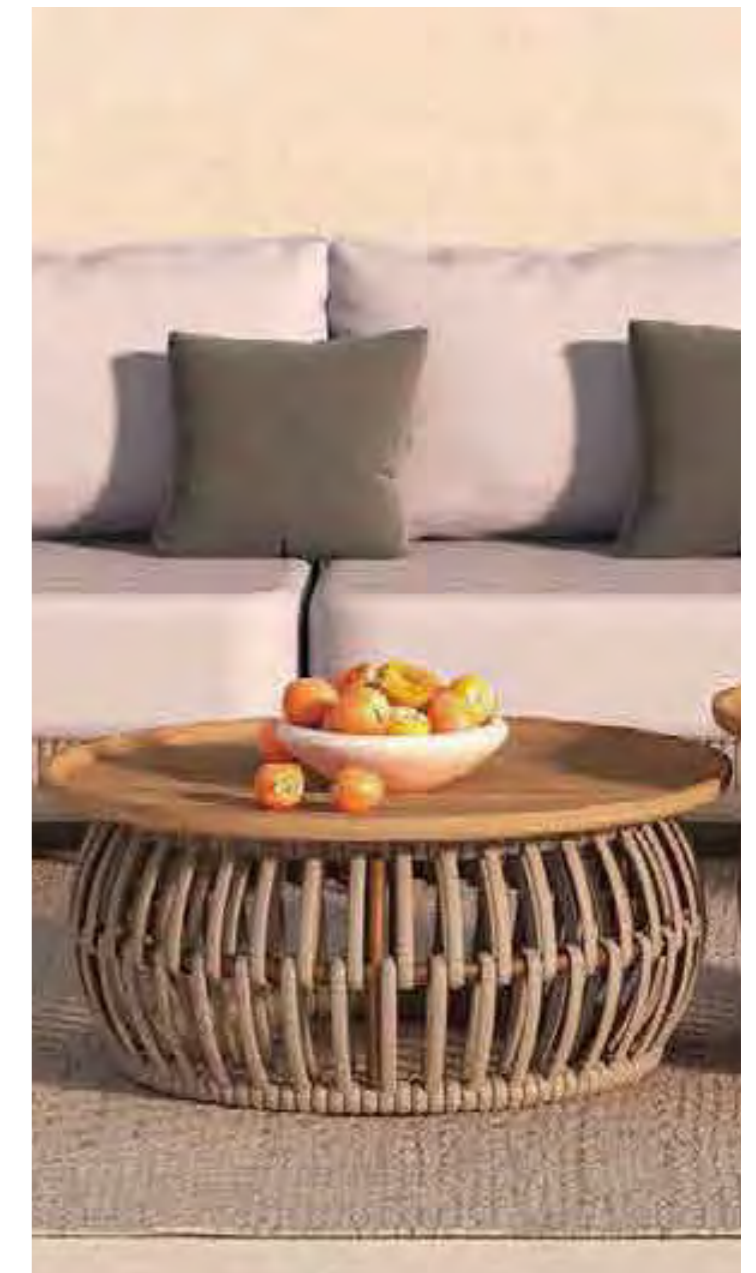

Product Combination:
Chair x2 / Table x1

alu. rope bistro set of 3

This furniture set combines woven rope and alu frames, warm teak and soft fabric upholstery in a light color palette. The design features smooth curves and rounded forms, accented with vibrant orange, to create a breezy, ergonomic, and inviting living space.

corner sofa set of 7

Product Combination:
Double Sofa x2 / Corner Sofa x1 /
Single Sofa x1 / Single Armless Sofa x1
Big Coffee Table x1 / Small coffee table x1

This furniture set combines woven rope and alu frames, warm teak and soft fabric upholstery in a light color palette. The design features smooth curves and rounded forms, accented with vibrant orange, to create a breezy, ergonomic, and inviting living space.