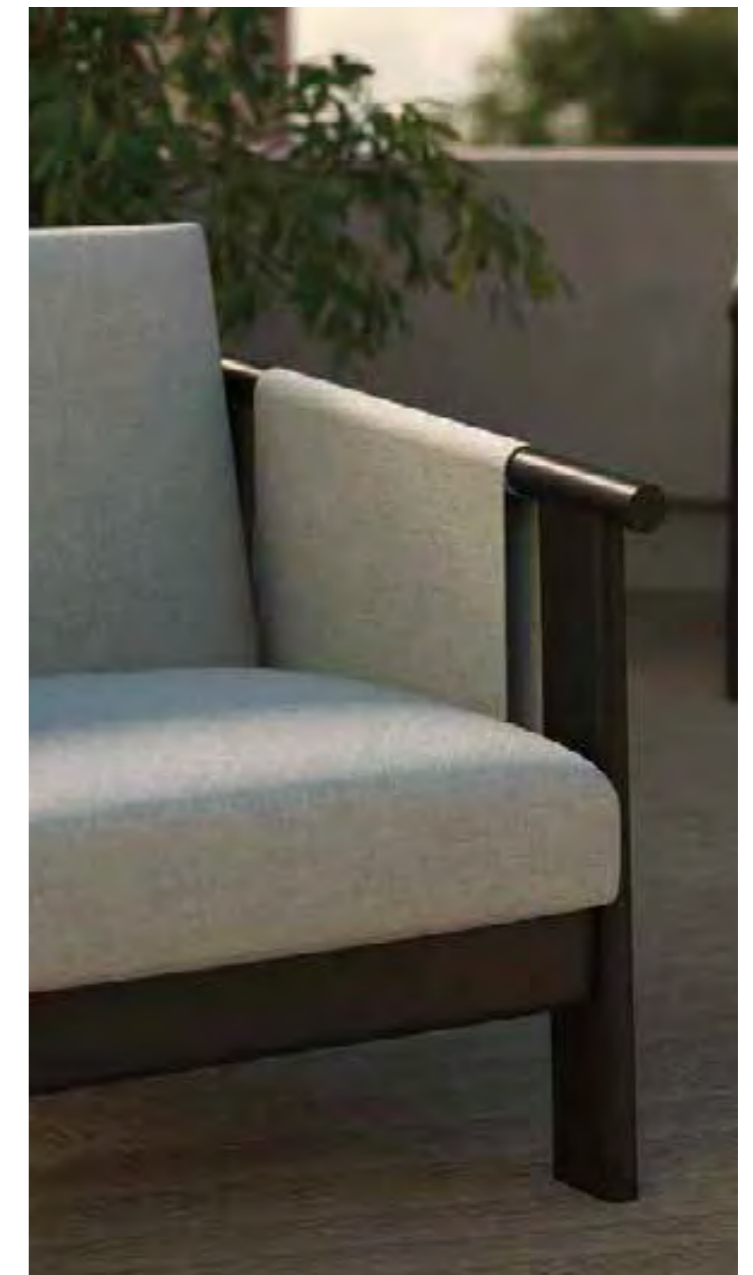

Product Combination:
Single Sofa x2 / Three-Seater Sofa x1 /
Coffee Table x1