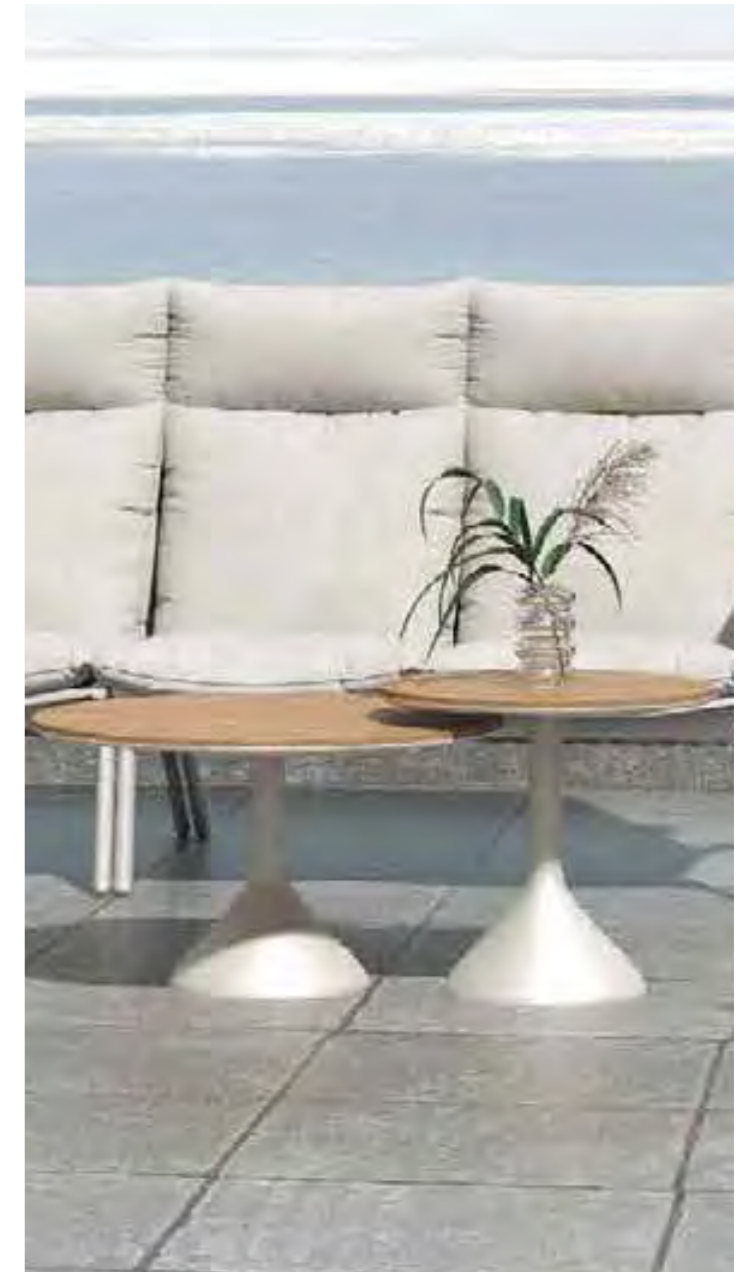

Product Combination:
Single Sofa x1 / Corner Sofa x1 /
Double Sofa x2 / Coffee Table Low x1 /
Coffee Table High x1