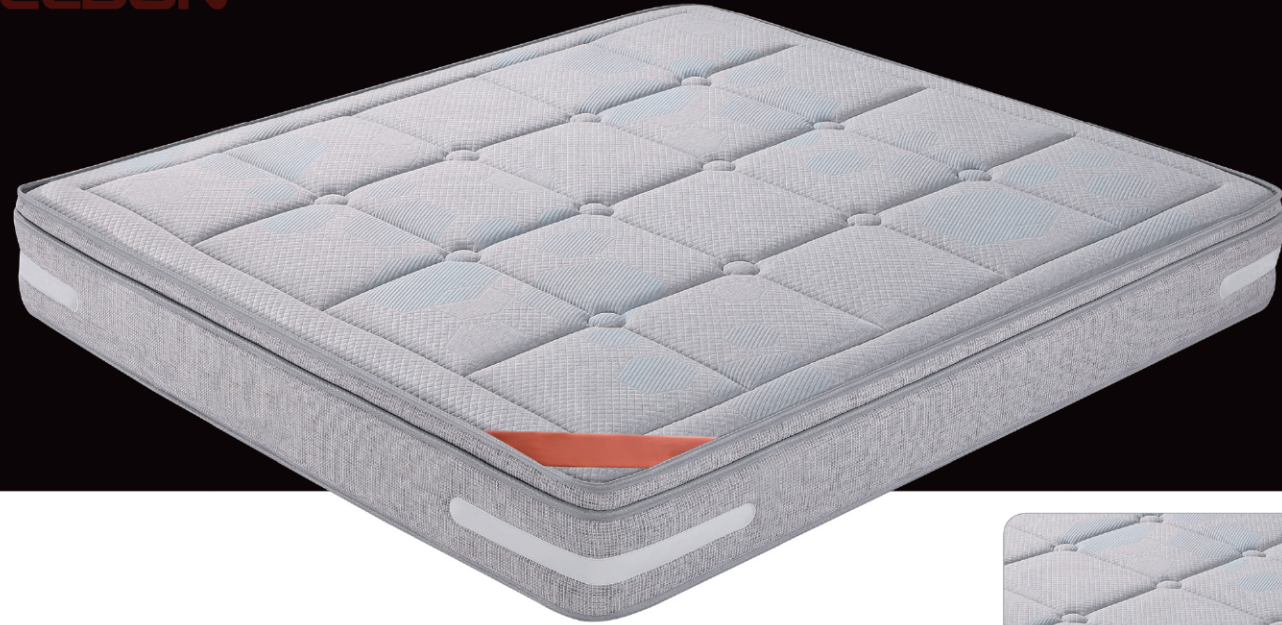

NO.: A2069-G1

High grade knitted fabric

Latex

Cotton pad

Pocket spring

NO.: A218