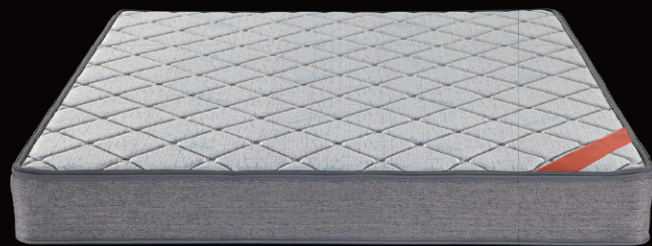

NO.: A2069-G1

High grade knitted fabric

Latex

Cotton pad

Pocket spring

NO.: A218

Minimalist
Elegant
Design

NO.: FE001

Polyester fabric
High density foam
Cotton pad
Bonnell spring

NO.: A218-E2

High grade jacquard fabric
Memory foam
Cotton pad
Pocket spring

CONTACT US

NO.: A219