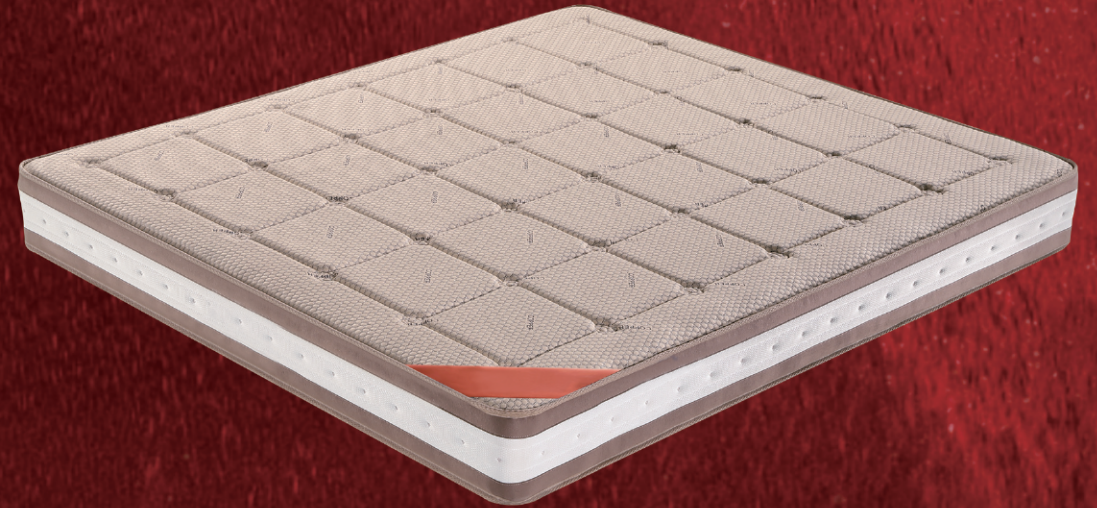

the spring arrangement parallel to the human body eliminates the sleep companion naive influence

The unique head-to-foot patented design allows the spring alignment and spring technology to be consistent with the human spine and sleep direction, effectively providing appropriate support for sleepers of different weights, avoiding the interaction between sleeping companions during sleep. .

spring extension technology to prevent the frame from being sunken

The spring extends to the bed net frame, which adds more wire support surface than other bed nets. The frame reinforcement of the double-layer steel wire provides stronger support and avoids the frame recess.

NO.: A2069-G1

High grade knitted fabric

Latex

Cotton pad

Pocket spring

NO.: A218

Minimalist
Elegant
Design

NO.: FE001

Polyester fabric
High density foam
Cotton pad
Bonnell spring

NO.: A218-E2

High grade jacquard fabric
Memory foam
Cotton pad
Pocket spring

CONTACT US

NO.: A219