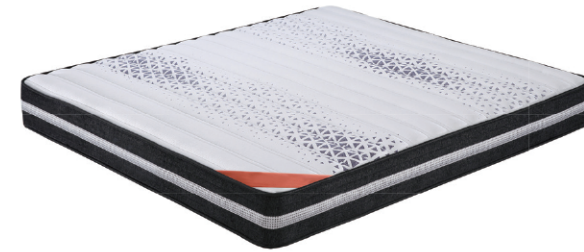

NO.: A2081

ENJOY
Relaxing
Nice Dream

NO.: HMJ001

NO.: SE001 Polyester fabric
Cotton pad
Pocket spring

Healthy
Comfortable Beyond Imagination

Sleep Well
Natural Deep Sleep

NO.: A2069

NO.: A2086

Romantic

Brilliant Life

Skin Friendly and Breathable

NO.: HMJ002

Deluxe knitted fabric
High density comfortable foam
Deluxe knitted fabric

NO.: 2070-G1

NO.: A2067

High grade jacquard fabric
Cool gel memory moulding foam
Pocket spring

Good Taste

Hide In Life

NO.: A2085

NO.: A2073-G1

NO.: A2087

LET YOU SLEEP AND RELAX LET YOU SLEEP HEALTHIER AND MORE COMFORTABLE

INDIVIDUAL POCKET SPRING MATTRESS

The independent pocket spring mattress has individual movements, independent support, and can be separately extended and retracted. Therefore, one of the two people lying on the top turns over or leaves, and the other person does not suffer from the slightest influence, ensuring a comfortable and comfortable sleep.

Each spring is twisted into a "barrel shape" with a special strong steel wire; then it is sealed in a tough fiber generation through a compression process, effectively preventing mold or insects, and avoiding the internal friction of the spring to shake and emit noise; According to the ergonomic principle, the three-stage independent spring can flexibly flex according to the curve and weight of the human body, and support each part of the body evenly, keeping the spine naturally straight, so that the muscles are fully relaxed and the number of sleep turns is reduced. .