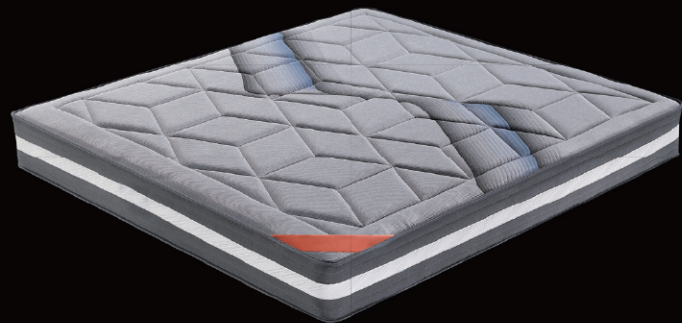

NO.: A2069-G1

High grade knitted fabric

Latex

Cotton pad

Pocket spring

NO.: A218

Minimalist
Elegant
Design

NO.: FE001

Polyester fabric
High density foam
Cotton pad
Bonnell spring

NO.: A218-E2

High grade jacquard fabric
Memory foam
Cotton pad
Pocket spring

CONTACT US

NO.: A219