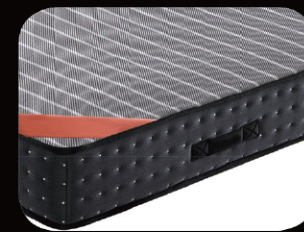

Minimalist
Elegant
Design

NO.: FE001

Polyester fabric
High density foam
Cotton pad
Bonnell spring

NO.: A218-E2

High grade jacquard fabric
Memory foam
Cotton pad
Pocket spring

CONTACT US

NO.: A219