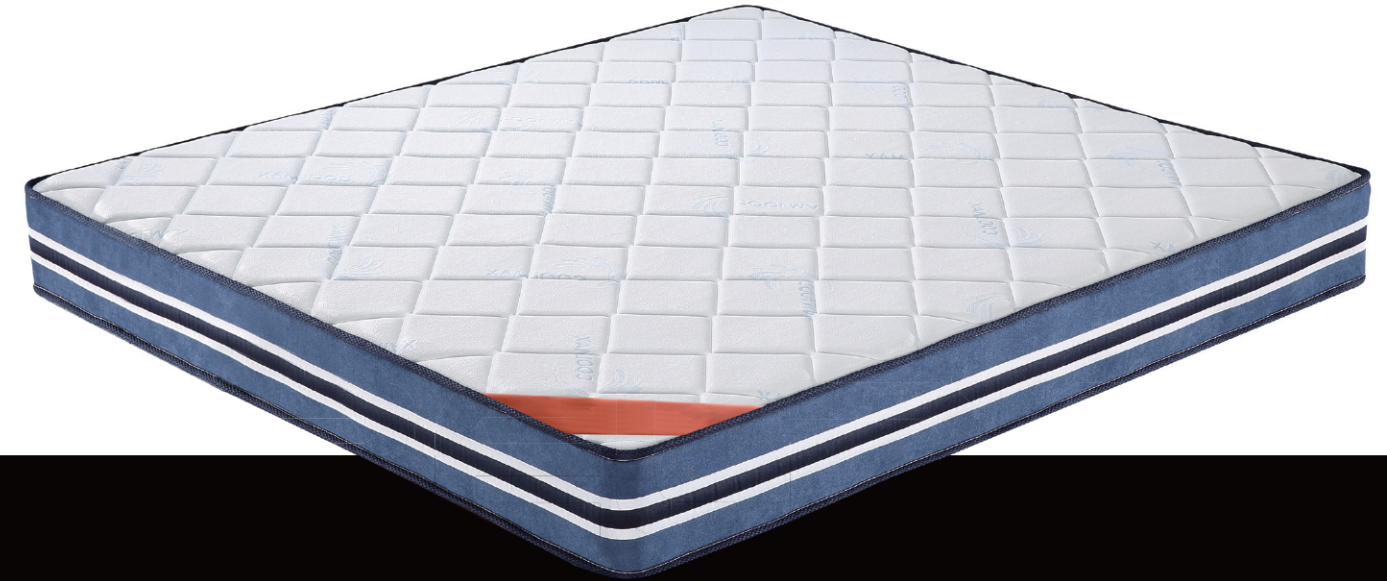

NO.: A2081

ENJOY
Relaxing
Nice Dream

NO.: HMJ001

NO.: SE001 Polyester fabric
Cotton pad
Pocket spring

Healthy
Comfortable Beyond Imagination

Sleep Well
Natural Deep Sleep

NO.: A2069

NO.: A2086

Romantic

Brilliant Life

Skin Friendly and Breathable

NO.: HMJ002

Deluxe knitted fabric
High density comfortable foam
Deluxe knitted fabric

NO.: 2070-G1

NO.: A2067

High grade jacquard fabric
Cool gel memory moulding foam
Pocket spring

Good Taste

Hide In Life

NO.: A2085

NO.: A2073-G1

NO.: A2087

LET YOU SLEEP AND RELAX LET YOU SLEEP HEALTHIER AND MORE COMFORTABLE

INDIVIDUAL POCKET SPRING MATTRESS

The independent pocket spring mattress has individual movements, independent support, and can be separately extended and retracted. Therefore, one of the two people lying on the top turns over or leaves, and the other person does not suffer from the slightest influence, ensuring a comfortable and comfortable sleep.

Each spring is twisted into a "barrel shape" with a special strong steel wire; then it is sealed in a tough fiber generation through a compression process, effectively preventing mold or insects, and avoiding the internal friction of the spring to shake and emit noise; According to the ergonomic principle, the three-stage independent spring can flexibly flex according to the curve and weight of the human body, and support each part of the body evenly, keeping the spine naturally straight, so that the muscles are fully relaxed and the number of sleep turns is reduced. .