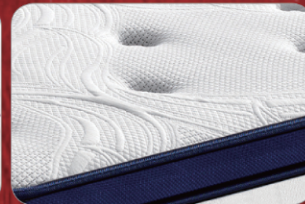

Each spring is twisted into a "barrel shape" with a special strong steel wire; then it is sealed in a tough fiber generation through a compression process, effectively preventing mold or insects, and avoiding the internal friction of the spring to shake and emit noise; According to the ergonomic principle, the three-stage independent spring can flexibly flex according to the curve and weight of the human body, and support each part of the body evenly, keeping the spine naturally straight, so that the muscles are fully relaxed and the number of sleep turns is reduced. .

NO.: A2083

NO.: B2213

NO.: B2214

Comfortable Lightness

Heart

NO.: A2082

EASY TO SOLVE
**THREE MAJOR
PROBLEMS**
the best support for your balance

SUPPORT SYSTEM

SUPPORT SYSTEM, LOW BACK PAIN

spring encryption technology, production to avoid mattress collapse

The special encrypted spring bed net can provide stronger support for the shoulder, back and buttocks of the human body during sleep, preventing the mattress from collapsing;