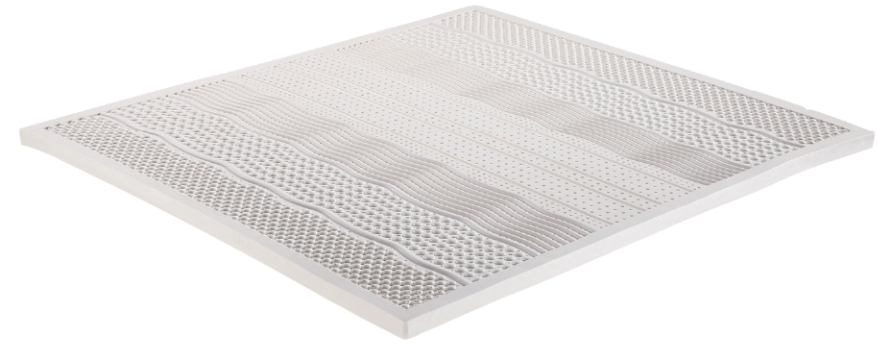

the spring arrangement parallel to the human body eliminates the sleep companion naive influence

The unique head-to-foot patented design allows the spring alignment and spring technology to be consistent with the human spine and sleep direction, effectively providing appropriate support for sleepers of different weights, avoiding the interaction between sleeping companions during sleep. .

spring extension technology to prevent the frame from being sunken

The spring extends to the bed net frame, which adds more wire support surface than other bed nets. The frame reinforcement of the double-layer steel wire provides stronger support and avoids the frame recess.

NO.: A2069-G1

High grade knitted fabric

Latex

Cotton pad

Pocket spring

NO.: A218

Minimalist
Elegant
Design

NO.: FE001

Polyester fabric
High density foam
Cotton pad
Bonnell spring

NO.: A218-E2

High grade jacquard fabric
Memory foam
Cotton pad
Pocket spring

CONTACT US

NO.: A219