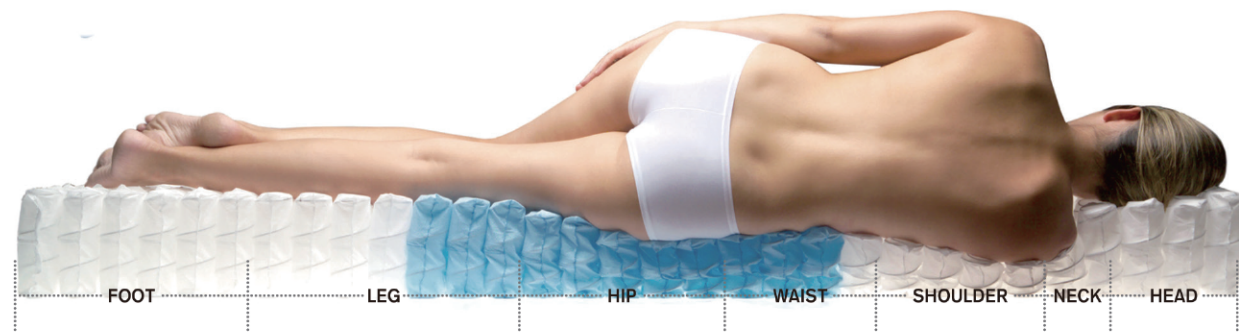

Good Taste

Hide In Life

NO.: A2085

NO.: A2073-G1

NO.: A2087

LET YOU SLEEP AND RELAX LET YOU SLEEP HEALTHIER AND MORE COMFORTABLE

INDIVIDUAL POCKET SPRING MATTRESS

The independent pocket spring mattress has individual movements, independent support, and can be separately extended and retracted. Therefore, one of the two people lying on the top turns over or leaves, and the other person does not suffer from the slightest influence, ensuring a comfortable and comfortable sleep.

Each spring is twisted into a "barrel shape" with a special strong steel wire; then it is sealed in a tough fiber generation through a compression process, effectively preventing mold or insects, and avoiding the internal friction of the spring to shake and emit noise; According to the ergonomic principle, the three-stage independent spring can flexibly flex according to the curve and weight of the human body, and support each part of the body evenly, keeping the spine naturally straight, so that the muscles are fully relaxed and the number of sleep turns is reduced. .

SUPPORT SYSTEM, LOW BACK PAIN

spring encryption technology, production to avoid mattress collapse

The special encrypted spring bed net can provide stronger support for the shoulder, back and buttocks of the human body during sleep, preventing the mattress from collapsing;

the spring arrangement parallel to the human body eliminates the sleep companion naive influence

The unique head-to-foot patented design allows the spring alignment and spring technology to be consistent with the human spine and sleep direction, effectively providing appropriate support for sleepers of different weights, avoiding the interaction between sleeping companions during sleep. .