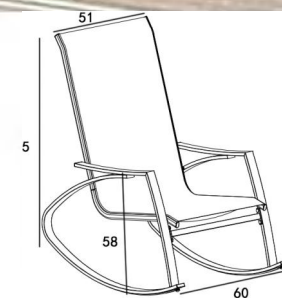

SAND

SILVERY GREY

PEARL

TURQUOISE BLUE

OXIDE RED

/cm

04

SWING CHAIR / JYC3001FN1

05 CHAISE LOUNGE / JYB3001FN1-WA

/cm

06 CHAISE LOUNGE / JYB3002F-C

/cm

/cm

/cm

/cm

10

CHAISE LOUNGE / JYB3007F-WM-C

/cm

72
63

33

195

/cm

15 3PCS FURNITURE SET / **JYZ3014F-21**

/cm