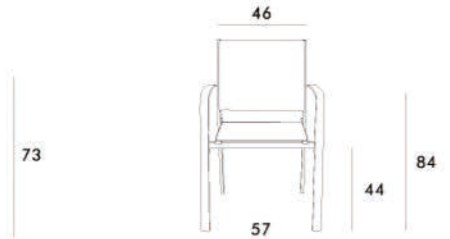

CHAISE LOUNGE / JYB3007F-WM-C

/cm

72
63

33

195

/cm

15 3PCS FURNITURE SET / **JYZ3014F-21**

/cm

16

4PCS FURNITURE SET / **JYZ3002FN2**

19 DINING SET / **JYC1004F+JYT3002G**

/cm