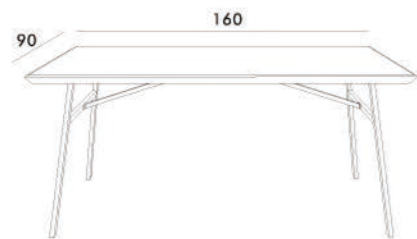

CHAISE LOUNGE / JYB3007F-WM-C

/cm

72
63

33

195

/cm

15 3PCS FURNITURE SET / **JYZ3014F-21**

/cm

16

4PCS FURNITURE SET / **JYZ3002FN2**

19 DINING SET / **JYC1004F+JYT3002G**

/cm