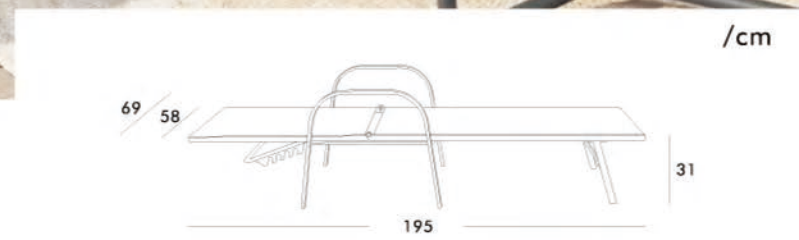

SAND

SILVERY GREY

PEARL

TURQUOISE BLUE

OXIDE RED

/cm

04

SWING CHAIR / JYC3001FN1