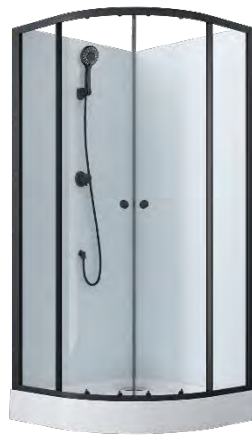

## Model: FCD339

**Dimensions:** 900\*900\*(1950+150)mm

**Specifications:** Tempered Glass  
Sliding Door + Fixed Panel  
S.S. Handle

The concise and elegant appearance design shows  
inconspicuous deluxe style

## Model: FCC105

**Dimensions:** 900\*900\*2050mm

**Specifications:** Tempered Glass  
Sliding Door + Fixed Panel  
Plastic Handle