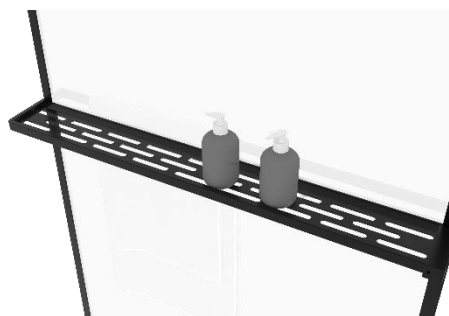

## Model: FDY204

**Dimensions:** (900+400)\*1950mm

**Specifications:** Tempered Glass  
Walk in

**Model: FDY310-1**

**Dimensions:** 900\*1950mm

**Specifications:** Tempered Glass  
Walk in