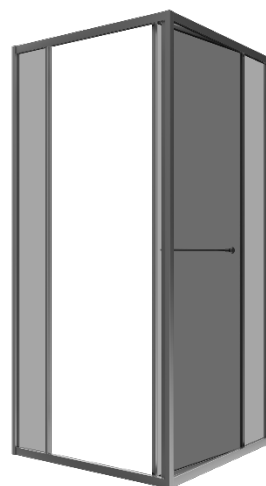

**Model: FDR511**

**Dimensions:** 900\*900\*1900mm

**Specifications:** Tempered Glass  
Hinges Door + Fixed Panel  
S.S. Handle

## Model: FDR509

**Dimensions:** 900\*900\*1900mm

**Specifications:** Tempered Glass  
Sliding Door + Fixed Panel  
Al. alloy Handle

## Model: FDR510

**Dimensions:** 900\*900\*1900mm

**Specifications:** Tempered Grey Glass  
Sliding Door + Fixed Panel  
Al. alloy Handle

## Model: FDR150-1

**Dimensions:** 1200\*900\*1900mm

**Specifications:** Tempered Glass  
Sliding Door + Fixed Panel  
Plastic Handle